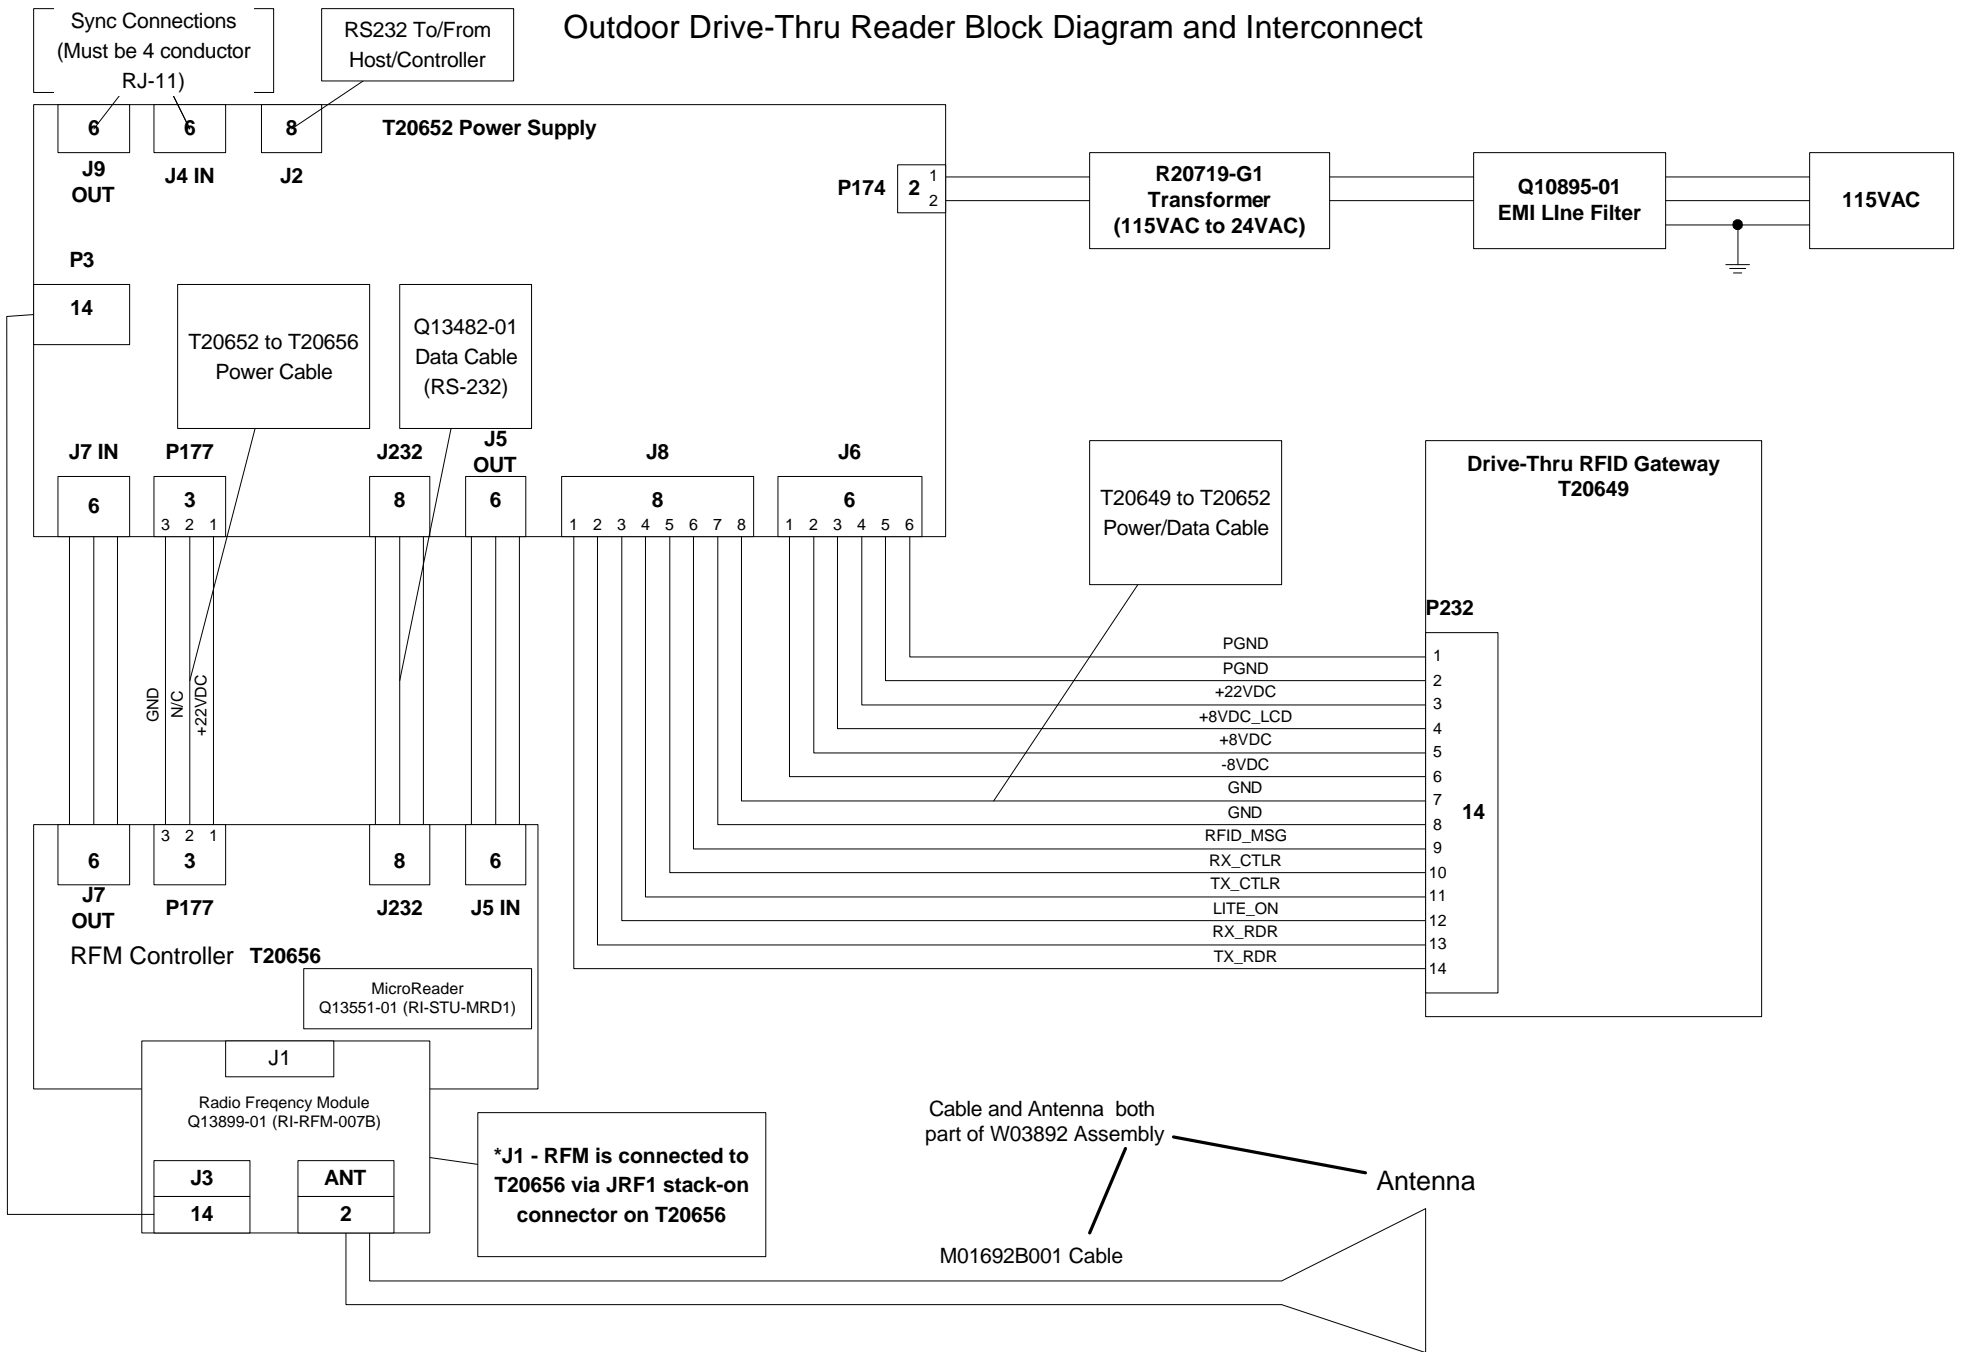

# Outdoor Drive-Thru Reader Block Diagram and Interconnect

FCC ID: N6SMRIR8

Figure 1: Marconi TIRIS™ Drive-Thru Reader  
Radio Frequency Identification (RFID)  
Functional Block Diagram