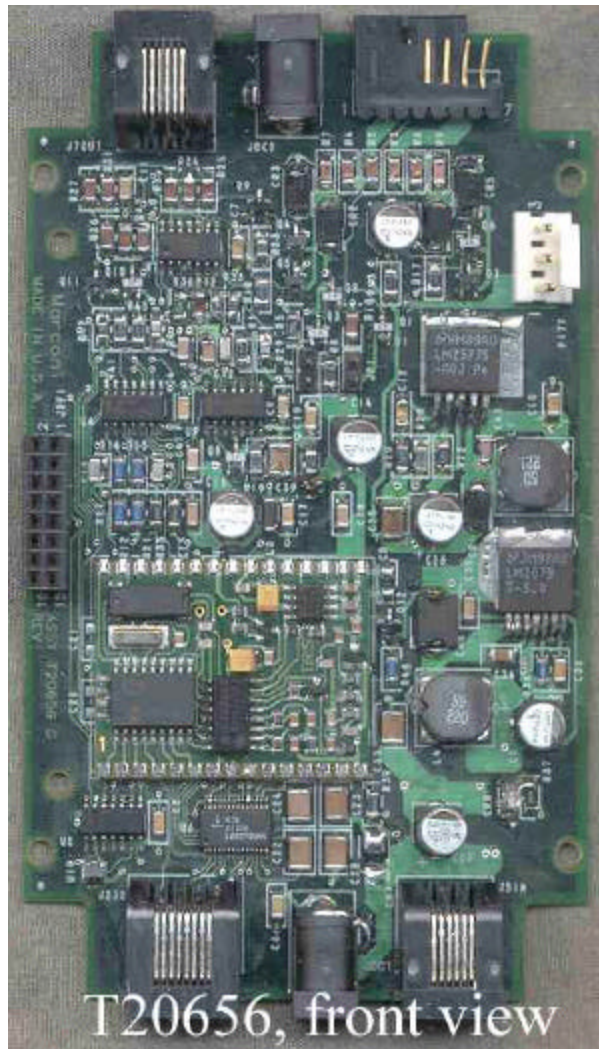

TRIND TIRIS EG, overall view

TRIND TIRIS EG, overall view

M01218, front view

M01218, rear view
(showing antenna)

antenna

T20601& T20524, front view with cables

T20601& T20524, front view

T20601& T20524, rear view

T20606, card cage assembly, power supply view

T20606, card cage assembly, open view

T20314, front view

T20314 Power Supply, rear view

T20656, front view

T20656, rear view