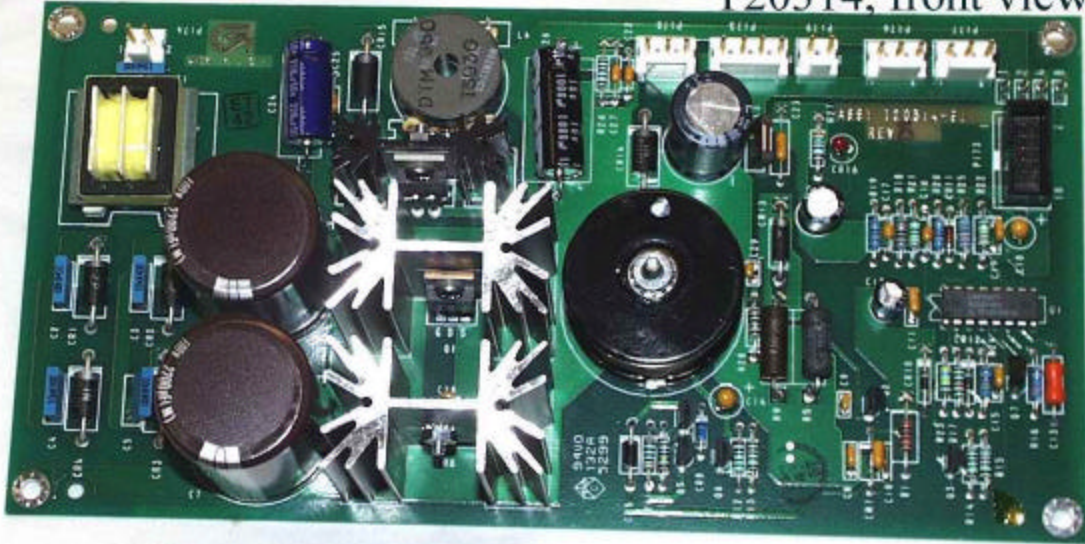

94W0
1321
1300

antenna

MOR CONT ASSY T20524 G1
REV

T20524, view
showing antenna

T20601, front view

T20601, rear view

T20606, card cage assembly, front view

T20606, card cage assembly, rear view

T20606, card cage assembly, power supply view

T20606, card cage assembly, open view

T20314, front view

T20314 Power Supply, rear view

T20656, front view

T20656, rear view