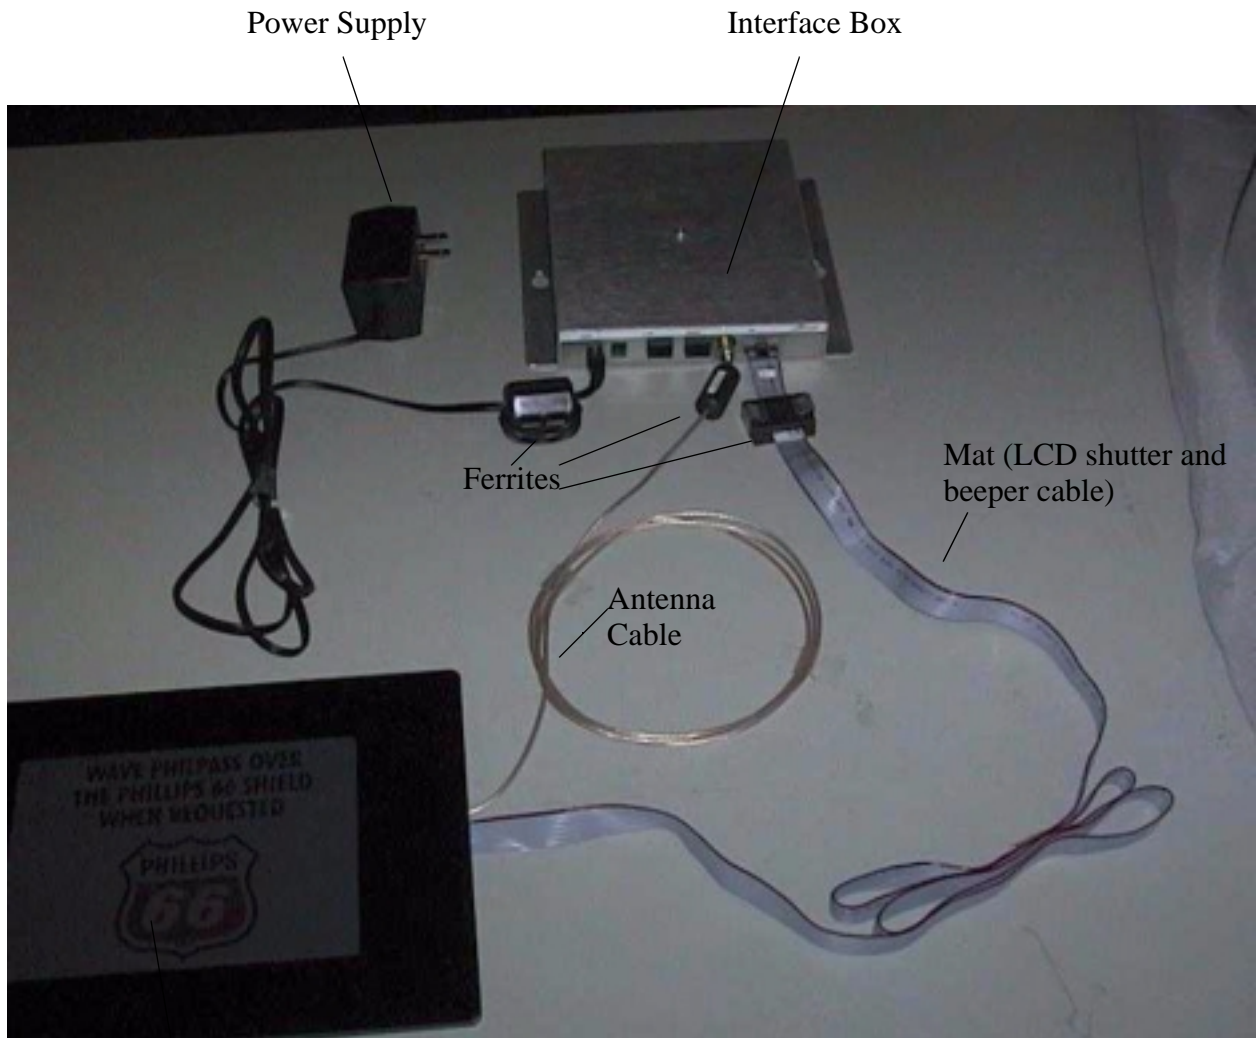

External Photographs for N6SMRIR12 - 13.56 MHz Mat Reader

Mat (Includes graphics, LCD shutter, beeper, and antenna)

N6SMRIR12 Mat Reader 13.56 MHz - Overall Product View.

Antenna Cable

Mat (LCD shutter and
beeper cable)

N6SMRIR12 Mat Reader 13.56 MHz - Back of Mat View