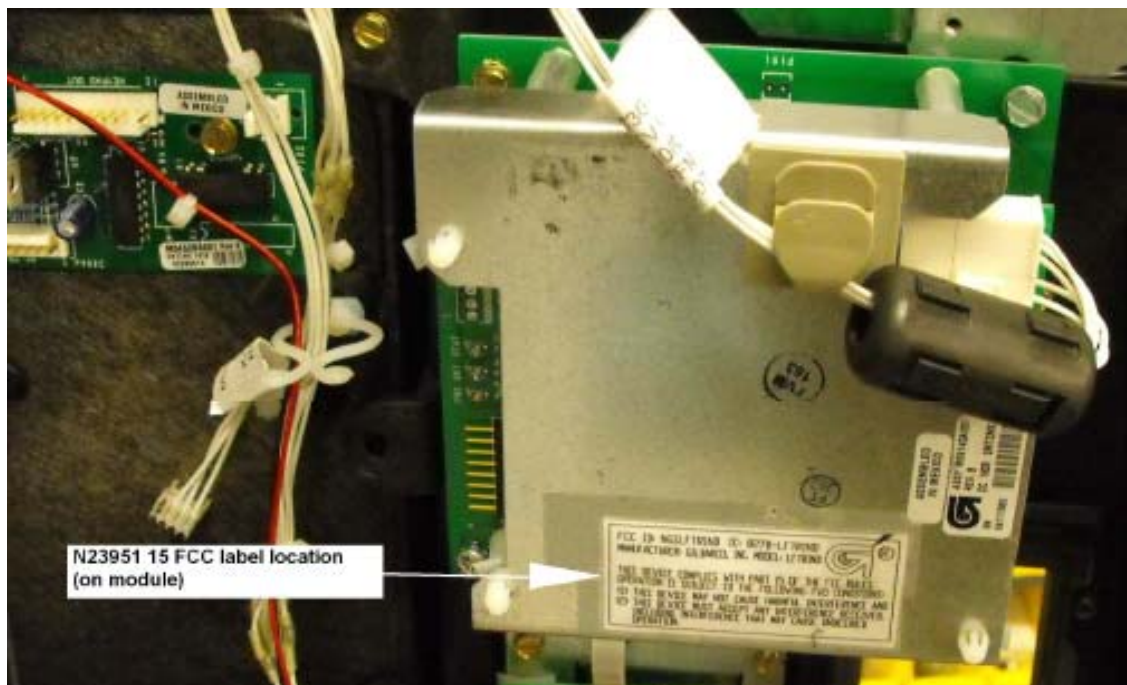

Excellence in Compliance Testing

Certification Exhibit

**FCC ID: N6SLFTRIND
IC: 827B-LFTRIND**

**FCC Rule Part: 15.209
IC Radio Standards Specification: RSS-210**

ACS Report Number: 10-0134.W06.11.A

**Manufacturer: Gilbarco Inc.
Model: LFTRIND**

Label Information

Figure 1: Sample Label

Figure 2: Label Location

Figure 3: Host Sample Label