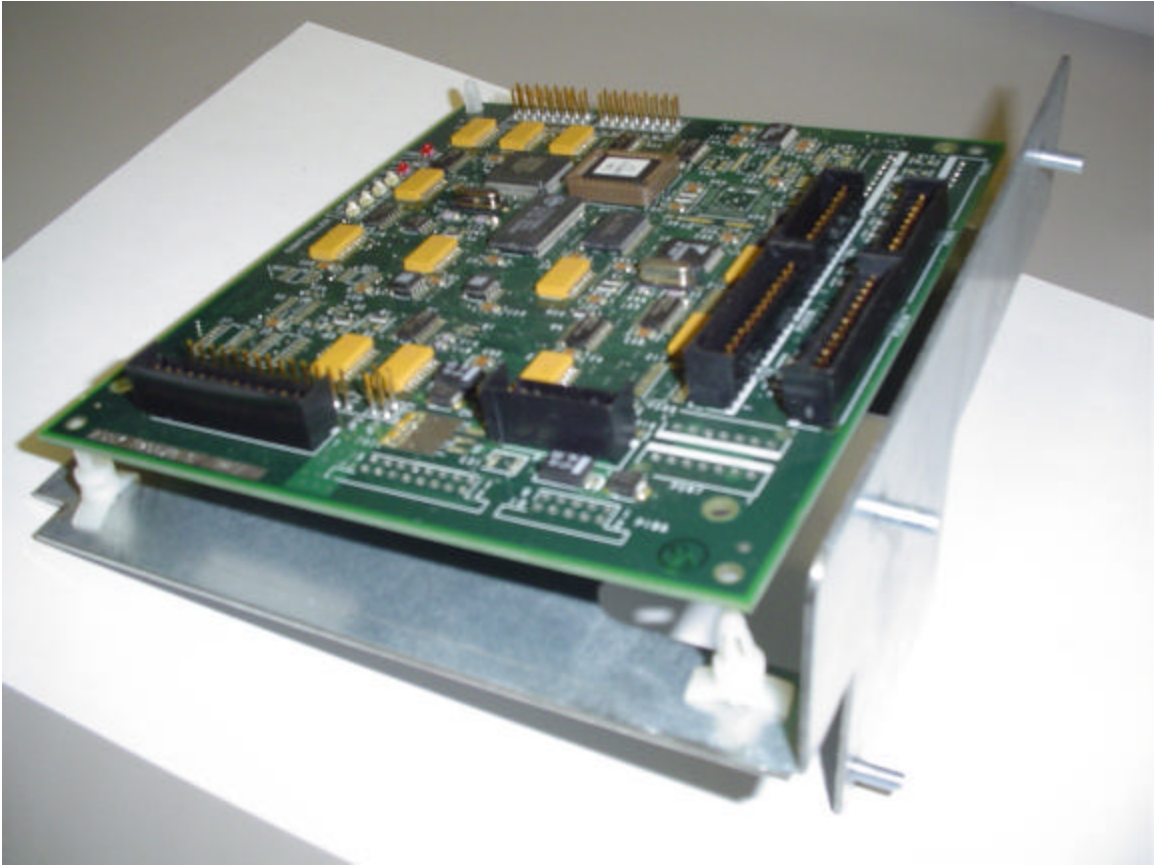

EXTERNAL
PHOTOS OF TESTED EUT

General View -
Power Supply, Gateway, and
Antenna/Light/Micro-reader Assy

General View -
Enhanced Gateway PCA T20678

General View -
Light/Micro-reader PCA M06100, top view

General View -
Light/Micro-reader PCA M06100, bottom view

General View -
Bezel Antenna PCA M06074, top view

General View -
Bezel Antenna PCA M06074, bottom view