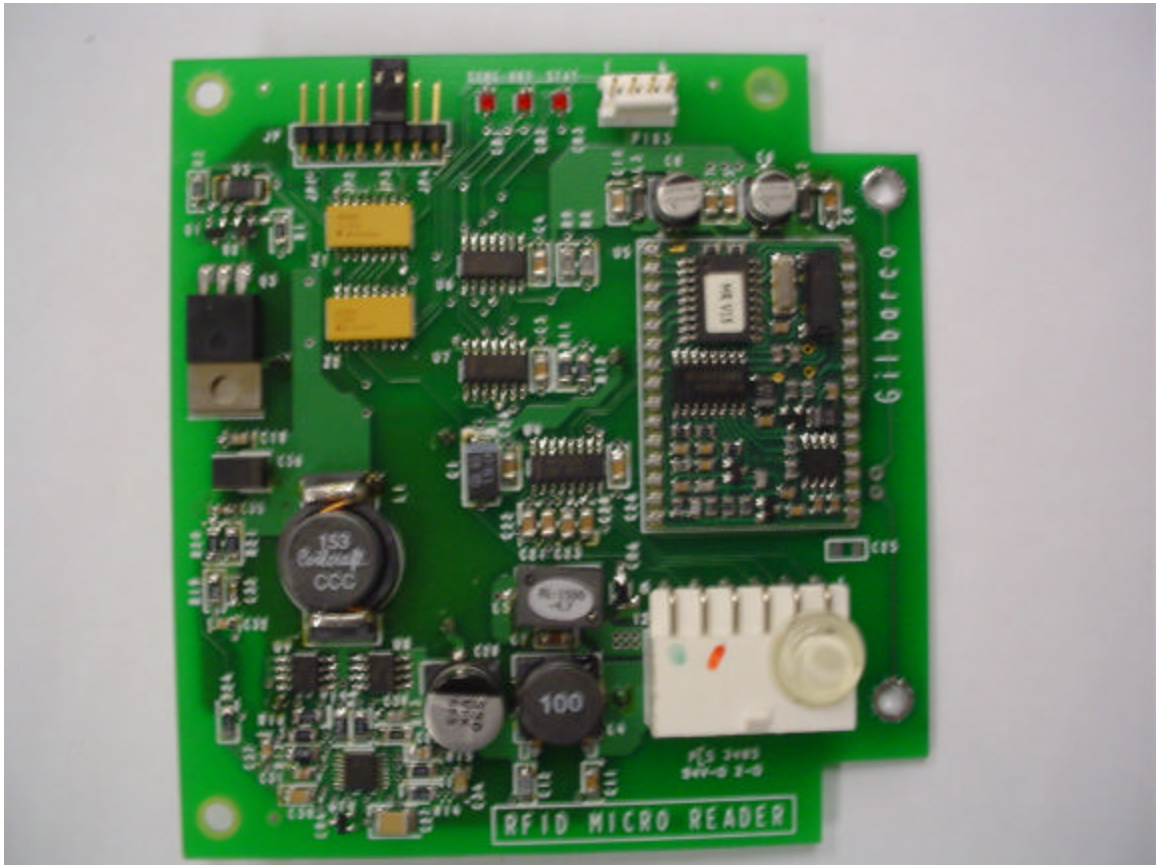

EXTERNAL
PHOTOS OF TESTED EUT

General View -
Power Supply, Gateway, and
Antenna/Light/Micro-reader Assy

General View -
Enhanced Gateway PCA T20678

General View -
Light/Micro-reader PCA M06100, top view

General View -
Light/Micro-reader PCA M06100, bottom view

General View -
Bezel Antenna PCA M06074, top view

General View -
Bezel Antenna PCA M06074, bottom view