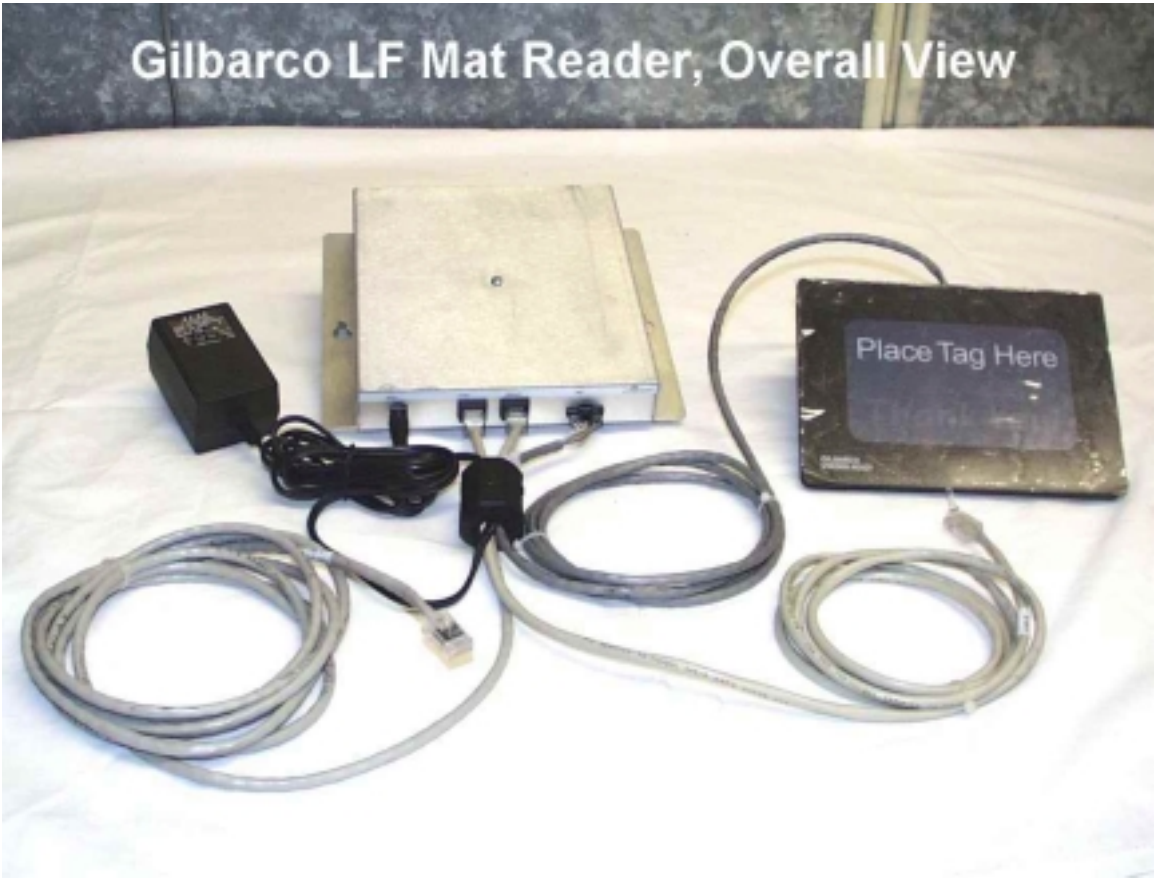

# Gilbarco LF Mat Reader, Overall View

**Rear View of Mat Showing Connector and Cable**

120 VAC to 12 VDC  
Wall Mount Transformer

View Showing Position of Ferrite  
on Interface Cables