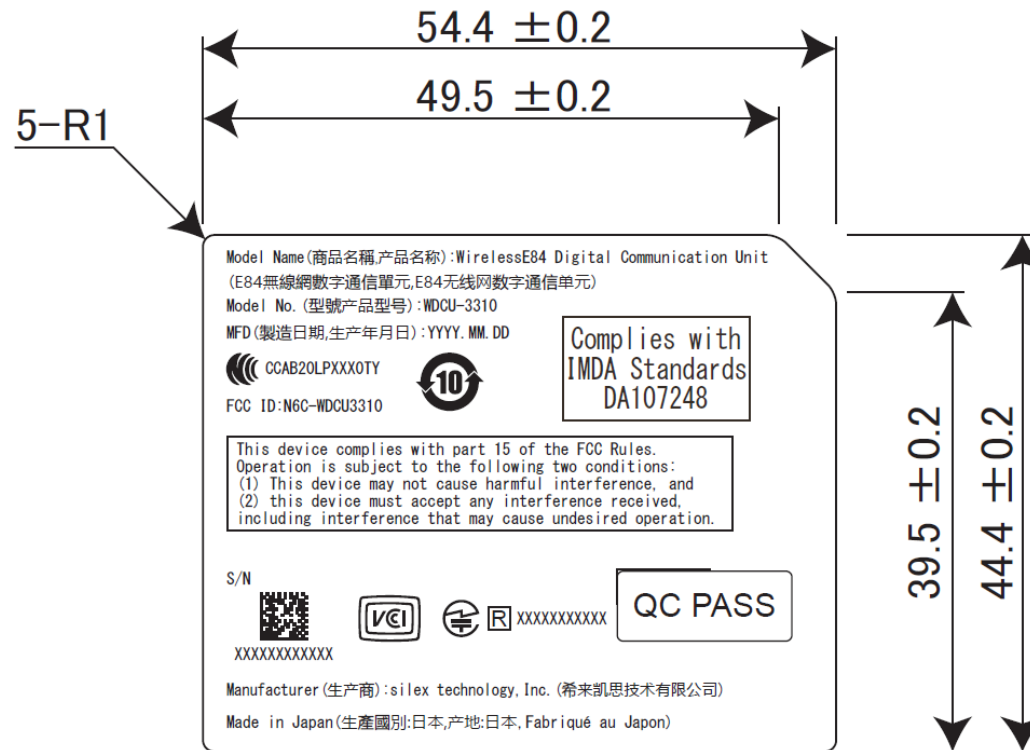

Label design for WDCU-3310

This product is not a product for general retail sale and is installed in a dedicated facility for each country.

Once installed and configured to match the country of operation, this product will not be brought into another country.

Model Name (商品名稱, 产品名称): WirelessE84 Digital Communication Unit
(E84無線網數字通信單元, E84无线网数字通信单元)

Model No. (型號, 产品型号): WDCU-3310

MFD (製造日期, 生产年月日): 2020. 05. 20

CCAB20LPXXX0TY

FCC ID: N6C-WDCU3310

Complies with
IMDA Standards
DA107248