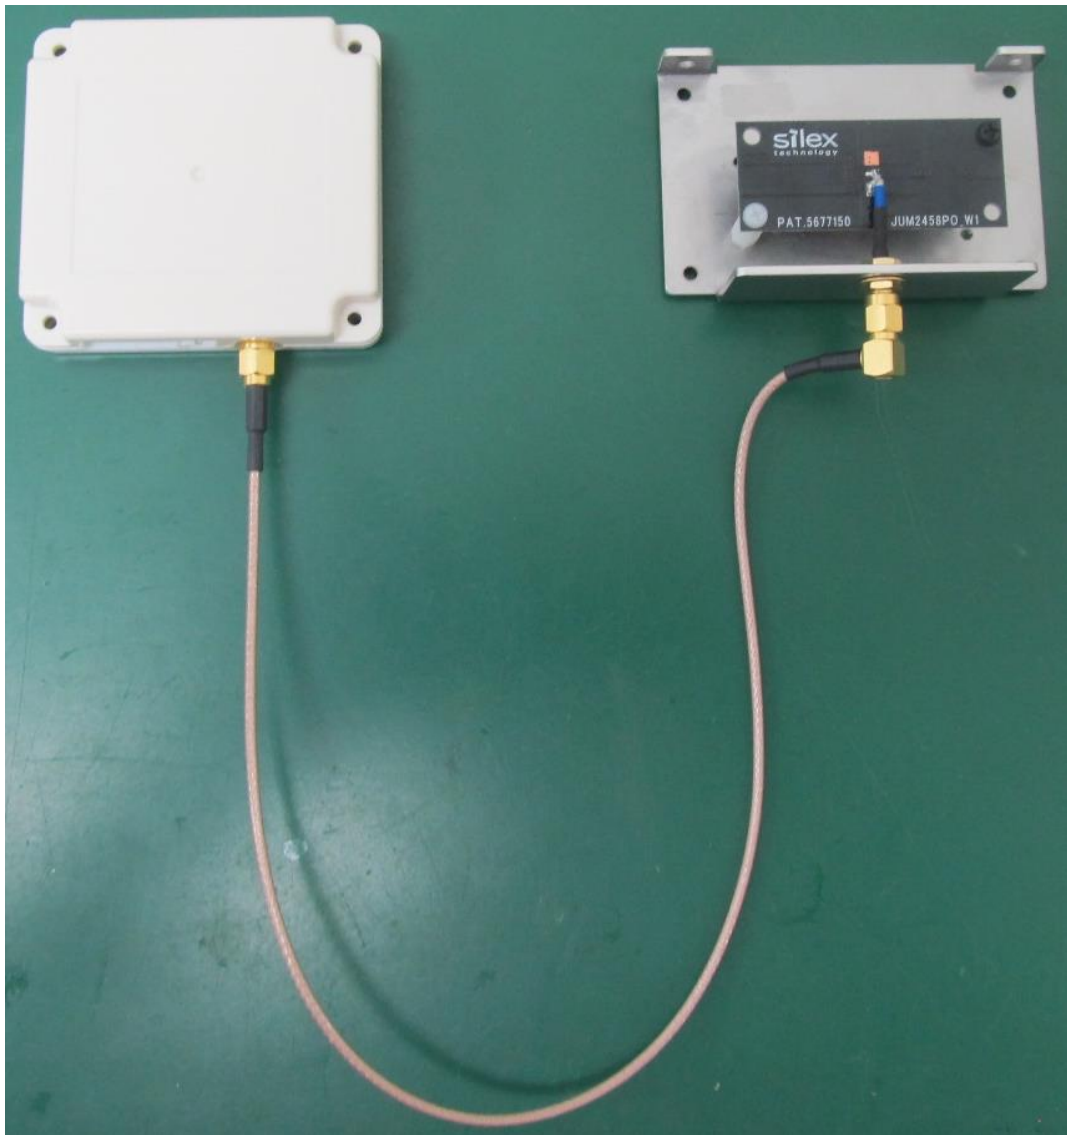

WDCU-3310 External Photos

Right

Left

Front

Back

1. Antenna Photograph

Model: JUM2458PO_W1

Top

Right

Left

Front

Back

2. Connecting photograph

Connection to the WDCU-3310(Using JUM2458PO_W1)

Near the RF connector on the WDCU-3310

Near the RF connector on the antenna

Connection to the WDCU-3310(Using JUM2458PO_W1-1)

Near the RF connector on the WDCU-3310

Near the RF connector on the antenna