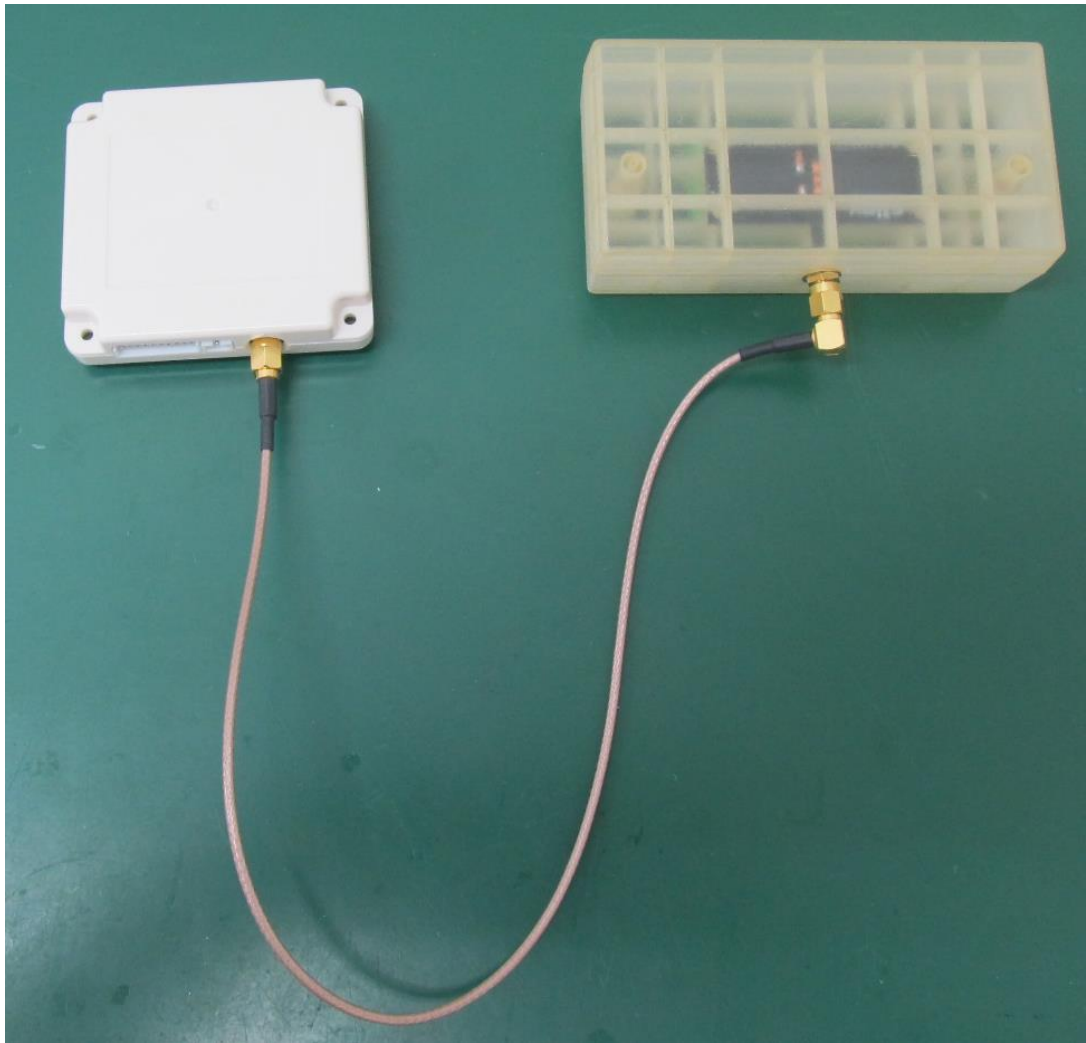

WDCU-3310 External Photos

Right

Left

Front

Back

1. Antenna Photograph

Model: JUM2458PO_W1

Top

Right

Left

Front

Back

2. Connecting photograph

Connection to the WDCU-3310(Using JUM2458PO_W1)

Near the RF connector on the WDCU-3310

Near the RF connector on the antenna

Connection to the WDCU-3310(Using JUM2458PO_W1-1)

Near the RF connector on the WDCU-3310

Near the RF connector on the antenna