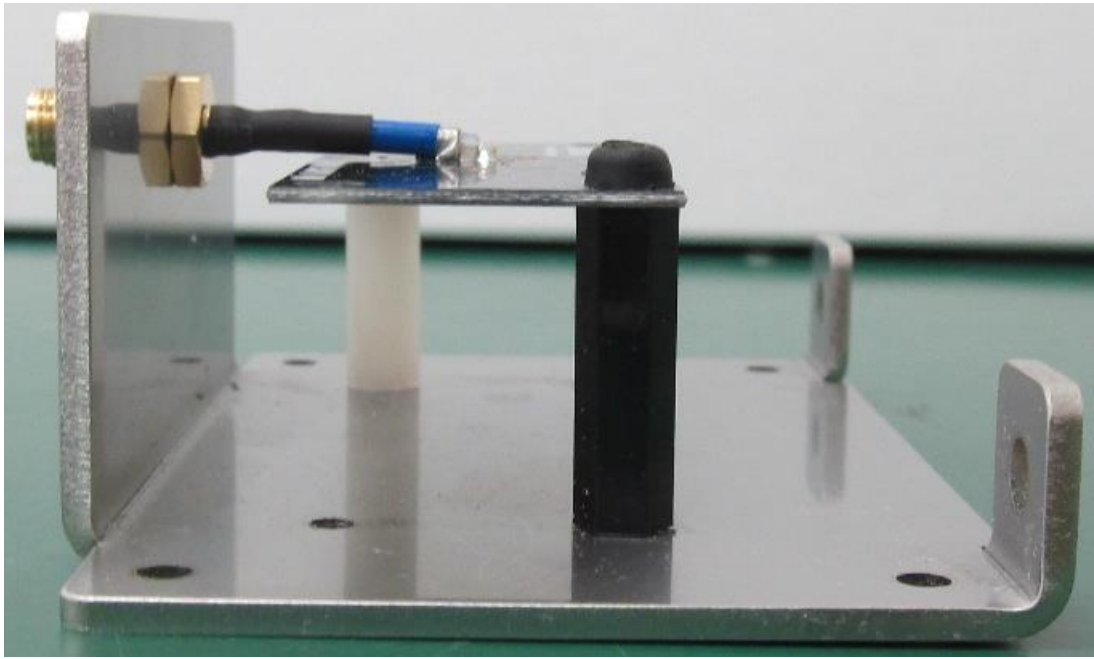

WDCU-3310 External Photos

Right

Left

Front

Back

1. Antenna Photograph

Model: JUM2458PO_W1

Top

Bottom

Right

Left

Front

Back

Model:JUM2458PO_W1-1

Top

Bottom

Right

Left

Front

Back

2. Connecting photograph

Connection to the WDCU-3310(Using JUM2458PO_W1)

Near the RF connector on the WDCU-3310

Near the RF connector on the antenna

Connection to the WDCU-3310(Using JUM2458PO_W1-1)

Near the RF connector on the WDCU-3310

Near the RF connector on the antenna