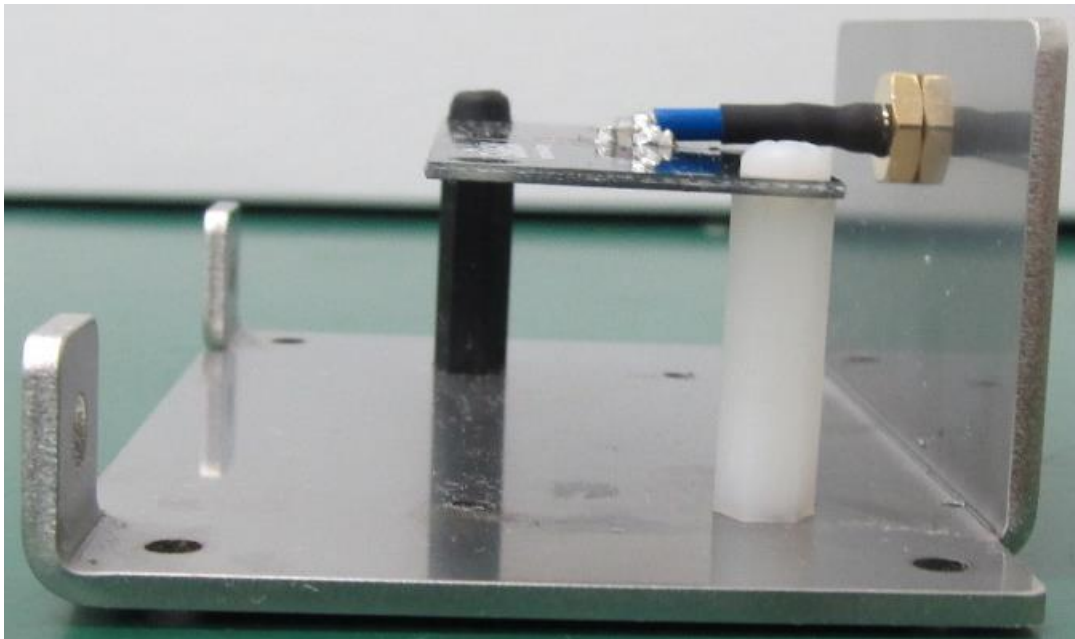

WDCU-3310 External Photos

Right

Left

Front

Back

1. Antenna Photograph

Model: JUM2458PO_W1

Top

Bottom

Right

Left

Front

Back

Model:JUM2458PO_W1-1

Top

Bottom

Right

Left

Front

Back

2. Connecting photograph

Connection to the WDCU-3310(Using JUM2458PO_W1)

Near the RF connector on the WDCU-3310

Near the RF connector on the antenna

Connection to the WDCU-3310(Using JUM2458PO_W1-1)

Near the RF connector on the WDCU-3310

Near the RF connector on the antenna