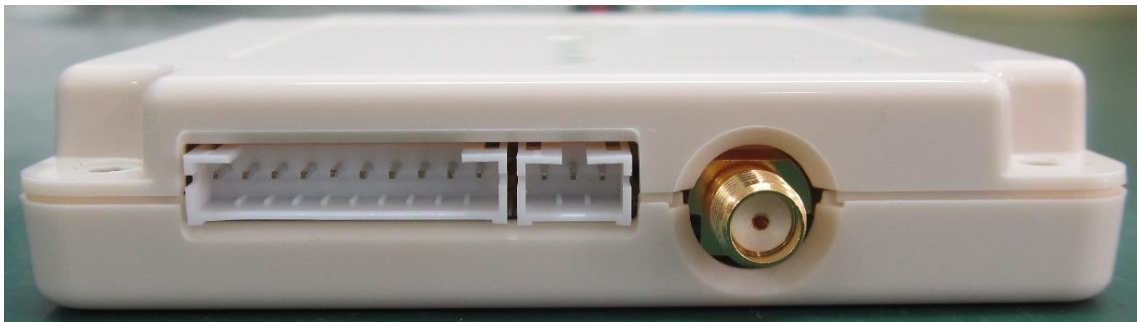

WDCU-3310 External Photos

Right

Left

Front

Back

1. Antenna Photograph

Model: JUM2458PO_W1

Top

Bottom

Right

Left

Front

Back

Model:JUM2458PO_W1-1

Top

Bottom

Right

Left

Front

Back

2. Connecting photograph

Connection to the WDCU-3310(Using JUM2458PO_W1)

Near the RF connector on the WDCU-3310

Near the RF connector on the antenna