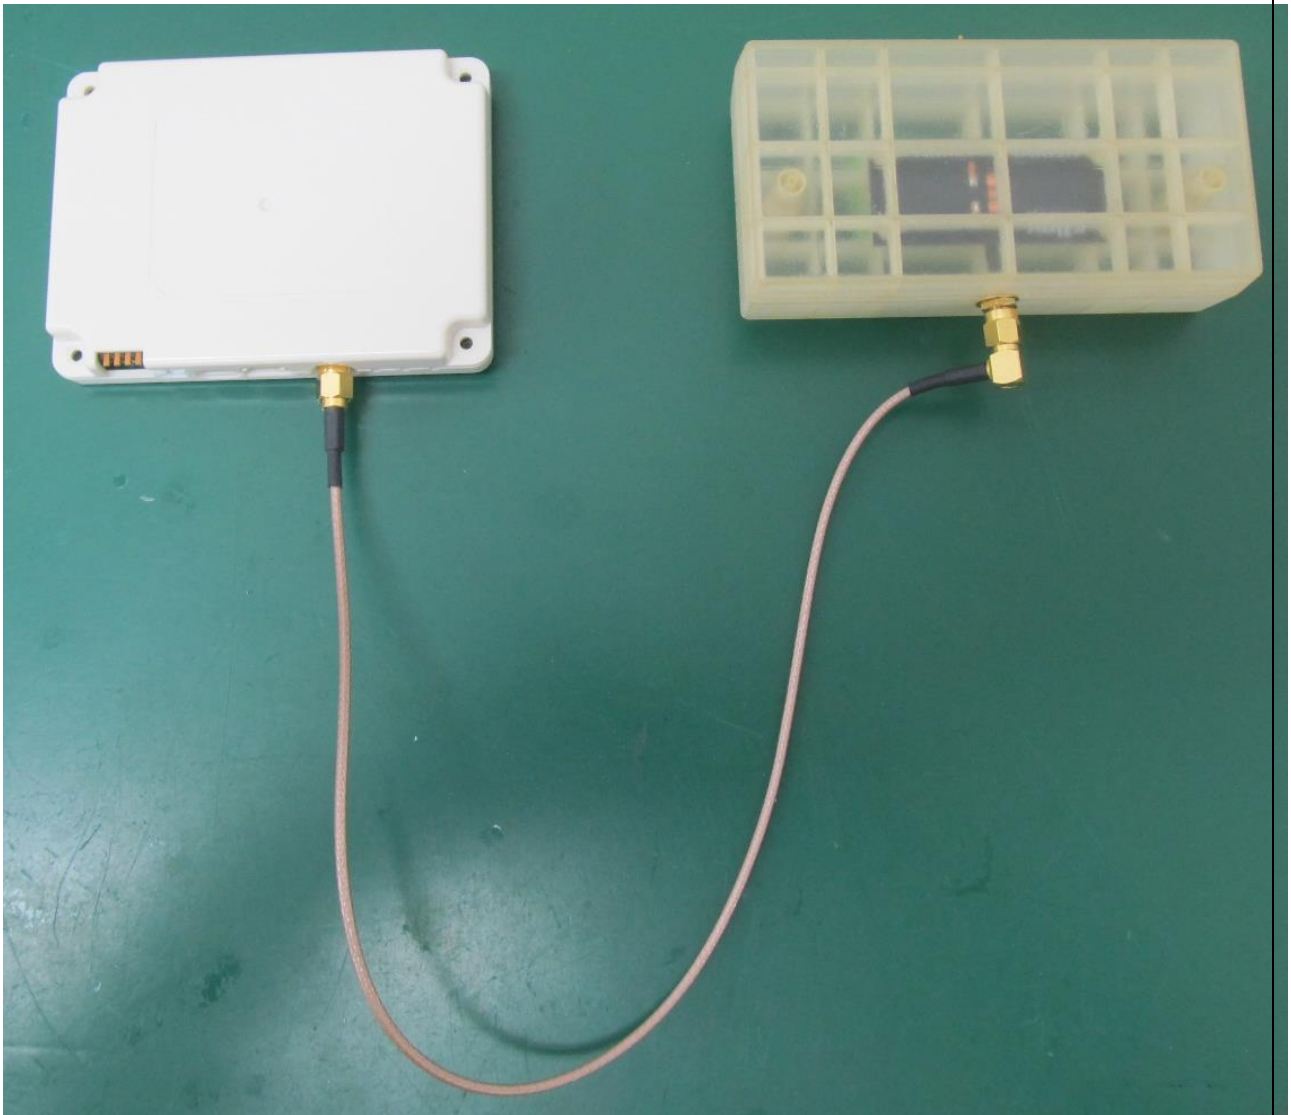

WDCD-3310 External Photos

Right

Left

Front

Back

1. Antenna Photograph

Model: JUM2458PO_W1

Top

Right

Left

Front

Back

2. Connecting photograph

Connection to the WDCD-3310(Using JUM2458PO_W1)

Near the RF connector on the WDCD-3310

Near the RF connector on the antenna

Connection to the WDCD-3310(Using JUM2458PO_W1-1)

Near the RF connector on the WDCD-3310

Near the RF connector on the antenna