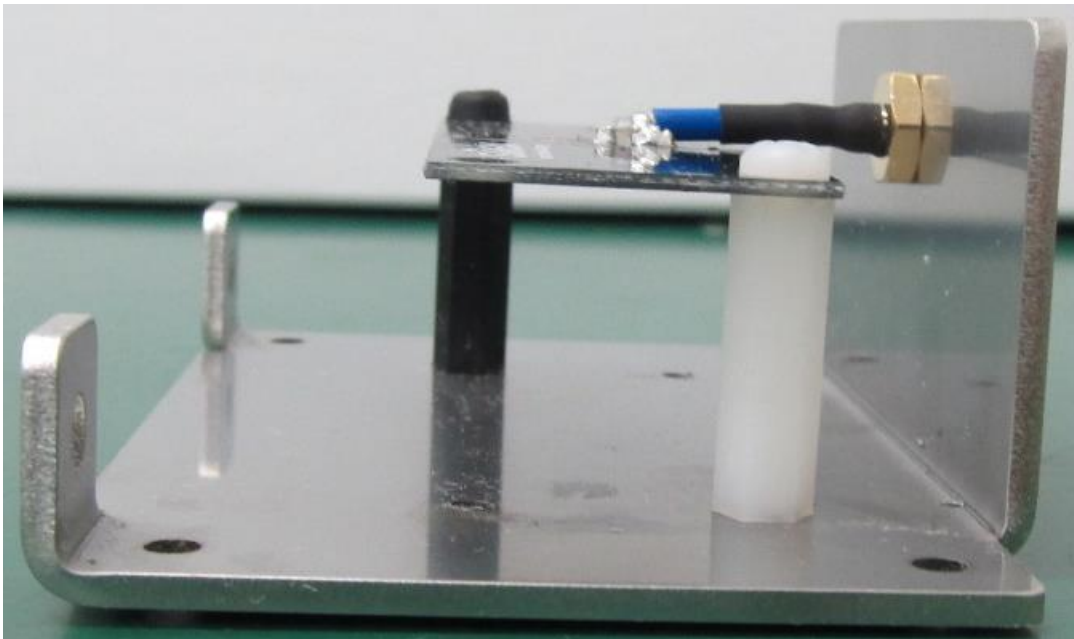

WDCD-3310 External Photos

Right

Left

Front

Back

1. Antenna Photograph

Model: JUM2458PO_W1

Top

Bottom

Right

Left

Front

Back

Model:JUM2458PO_W1-1

Top

Bottom

Right

Left

Front

Back

2. Connecting photograph

Connection to the WDCD-3310(Using JUM2458PO_W1)

Near the RF connector on the WDCD-3310

Near the RF connector on the antenna

Connection to the WDCD-3310(Using JUM2458PO_W1-1)

Near the RF connector on the WDCD-3310

Near the RF connector on the antenna