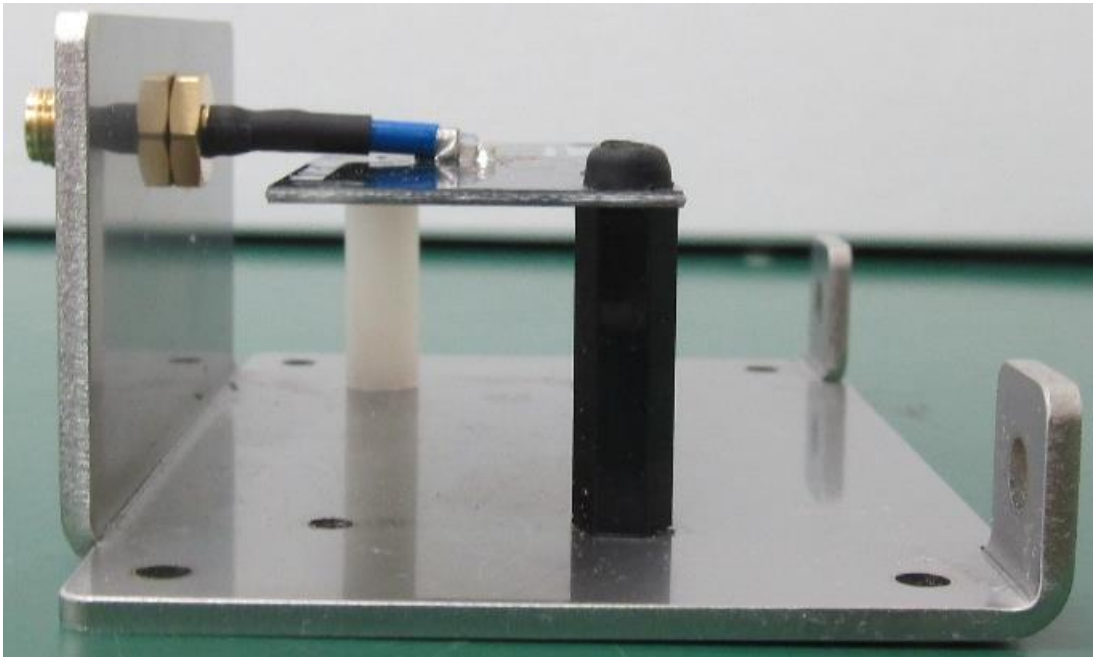

WDCD-3310 External Photos

Right

Left

Front

Back

1. Antenna Photograph

Model: JUM2458PO_W1

Top

Bottom

Right

Left

Front

Back

Model:JUM2458PO_W1-1

Top

Bottom

Right

Left

Front

Back

2. Connecting photograph

Connection to the WDCD-3310(Using JUM2458PO_W1)

Near the RF connector on the WDCD-3310

Near the RF connector on the antenna

Connection to the WDCD-3310(Using JUM2458PO_W1-1)

Near the RF connector on the WDCD-3310

Near the RF connector on the antenna