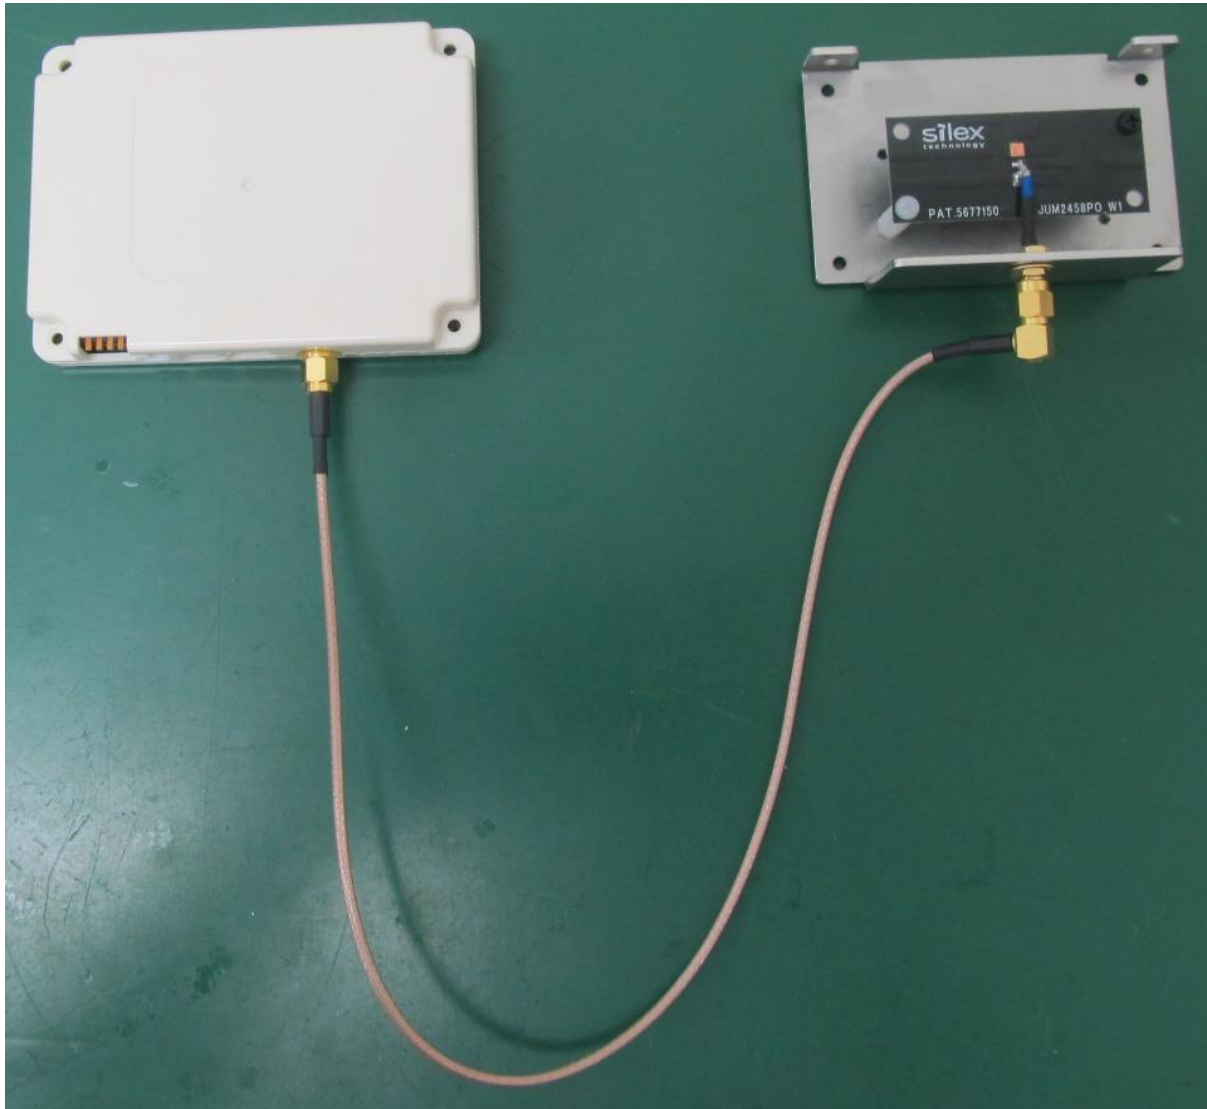

WDCD-3310 External Photos

Right

Left

Front

Back

1. Antenna Photograph

Model: JUM2458PO_W1

Top

Right

Left

Front

Back

2. Connecting photograph

Connection to the WDCD-3310(Using JUM2458PO_W1)

Near the RF connector on the WDCD-3310

Near the RF connector on the antenna

Connection to the WDCD-3310(Using JUM2458PO_W1-1)

Near the RF connector on the WDCD-3310

Near the RF connector on the antenna