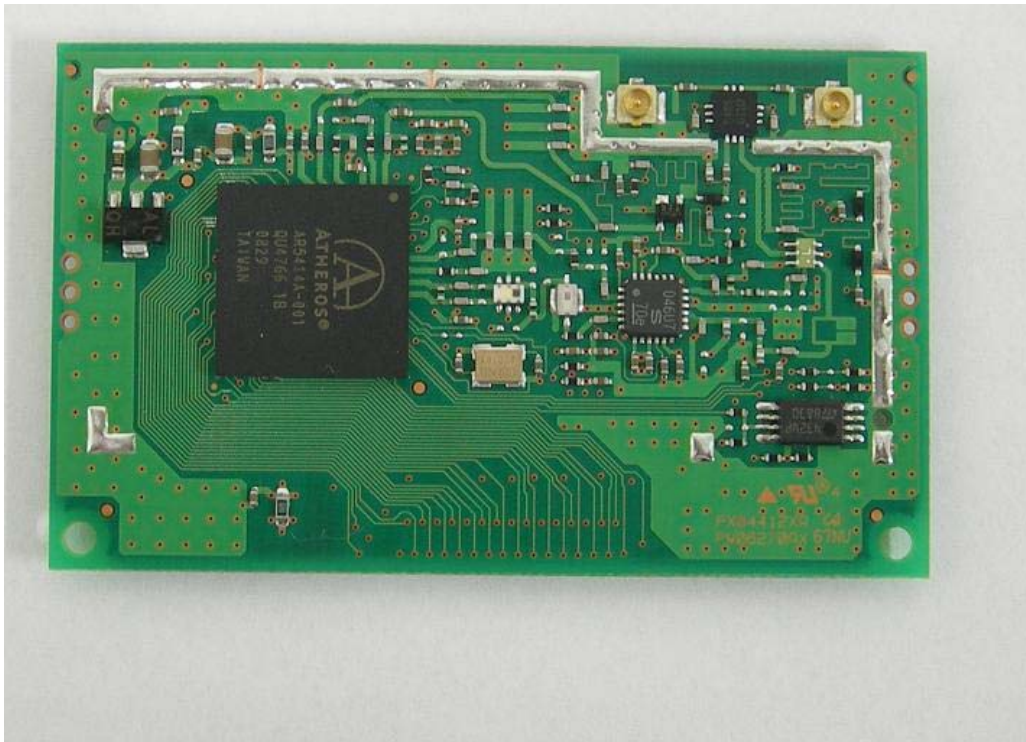

Photo

**silex technology, Inc.
Wireless 11abgn MiniPCI Adapter
Model: SX-10WAN**

Top (without Shield)

Bottom

Photo

**silex technology, Inc.
Wireless 11abgn MiniPCI Adapter
Model: SX-10WAN**

Top (with Shield)