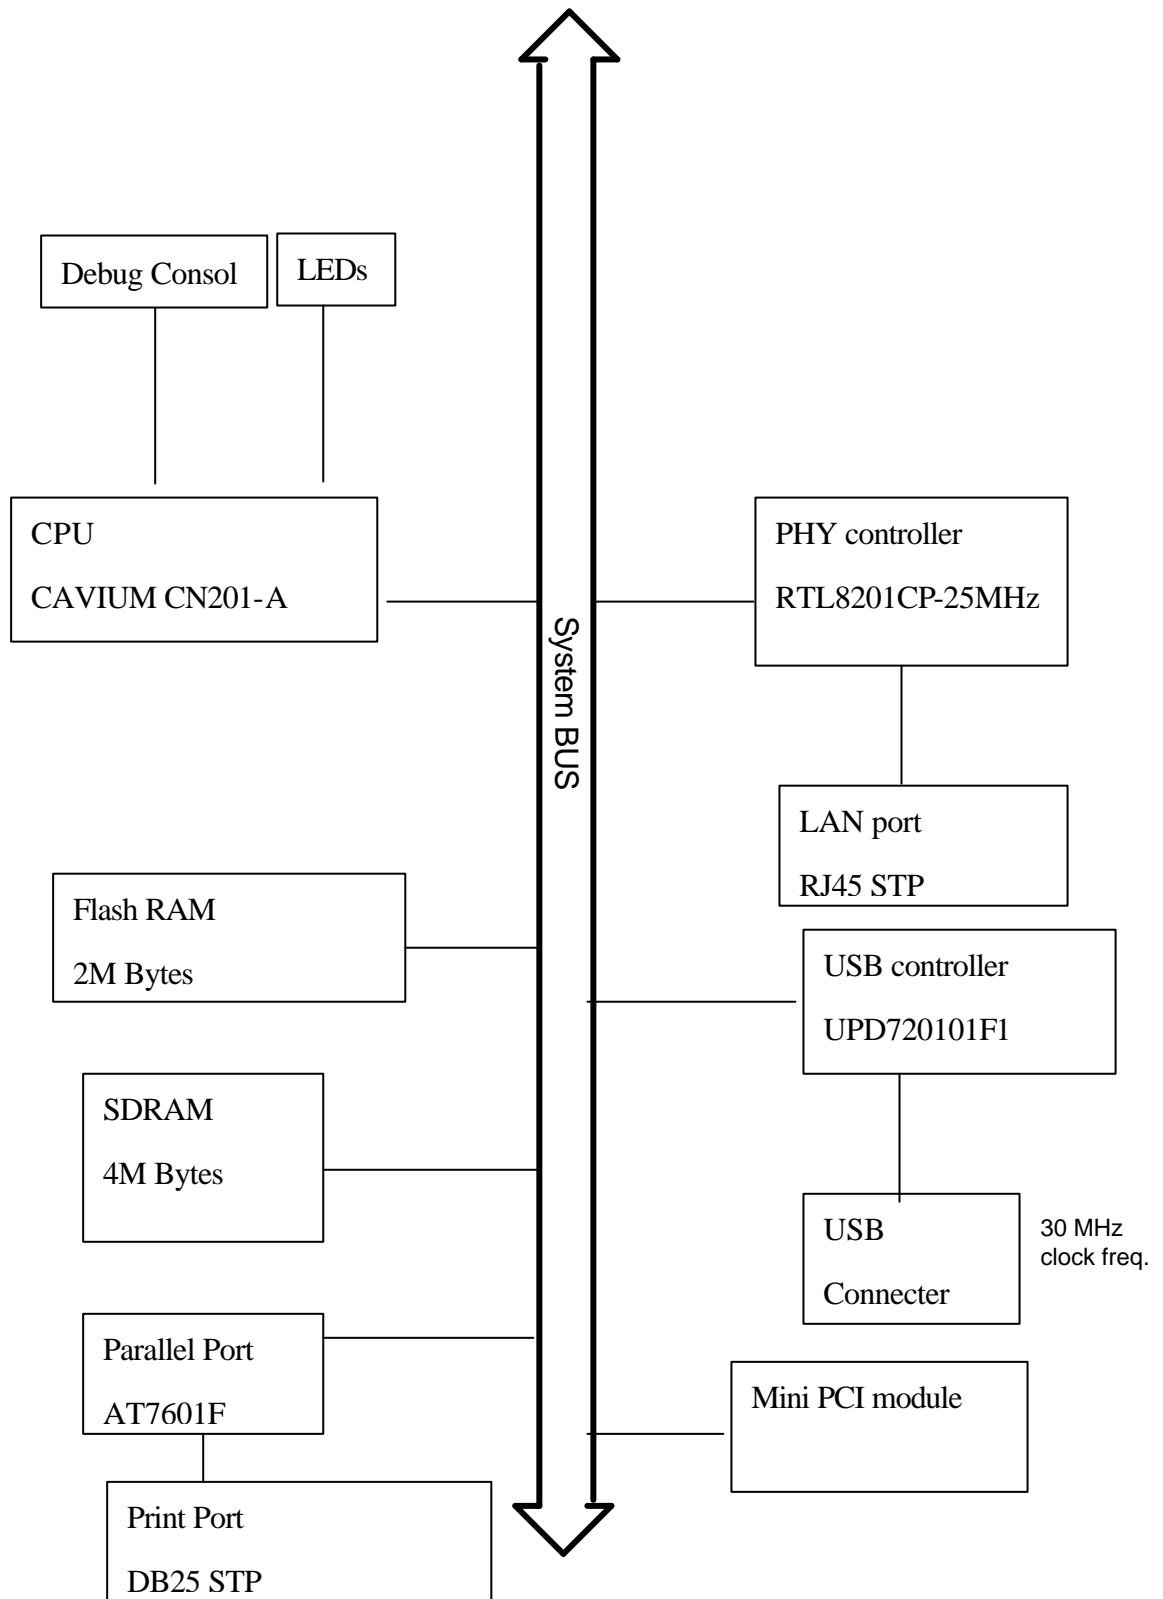

# BLOCK DIAGRAM

**Operating Frequency in USA: 2412-2462 MHz, 5150-5350 MHz, 5725-5850 MHz**

**Operating Frequency in Europe: 2412-2472 MHz, 5150-5350 MHz, 5470-5725 MHz**