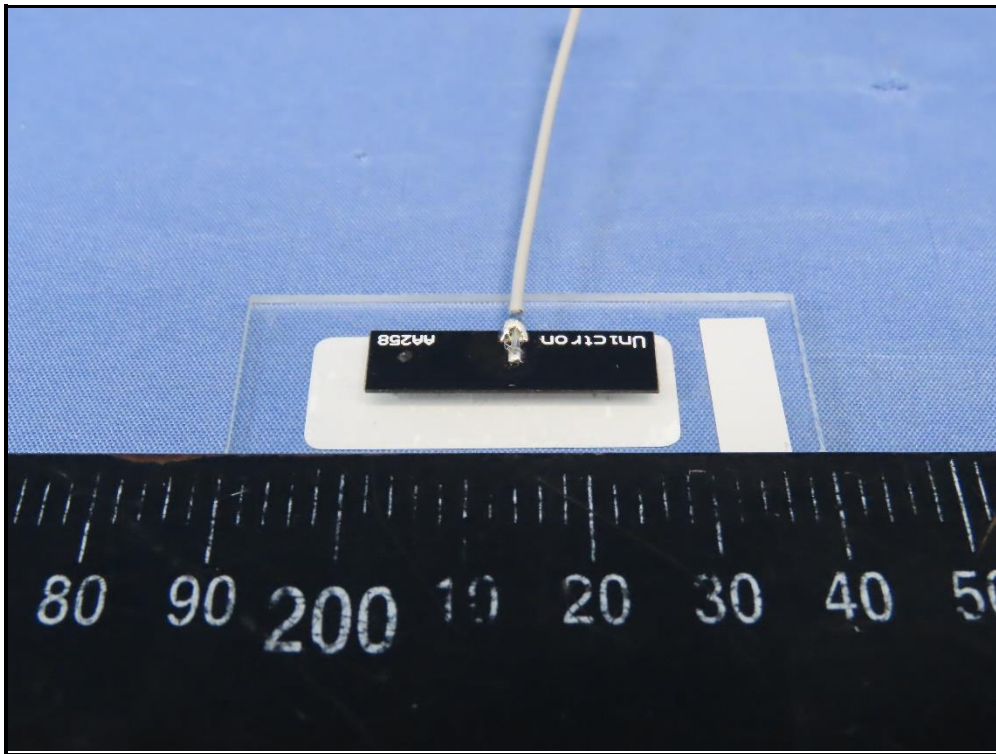

CONSTRUCTION PHOTOS OF EUT

Top view with the shielding cover

Bottom view

Antenna (Brand: Molex, Model: 1461530050)

Antenna back

Antenna front

Connector

Antenna (Brand: Unictron, Model: AA258)

Antenna (Brand: Unictron, Model: AA258 (H2B1PC1A1C))

Antenna front

Connector