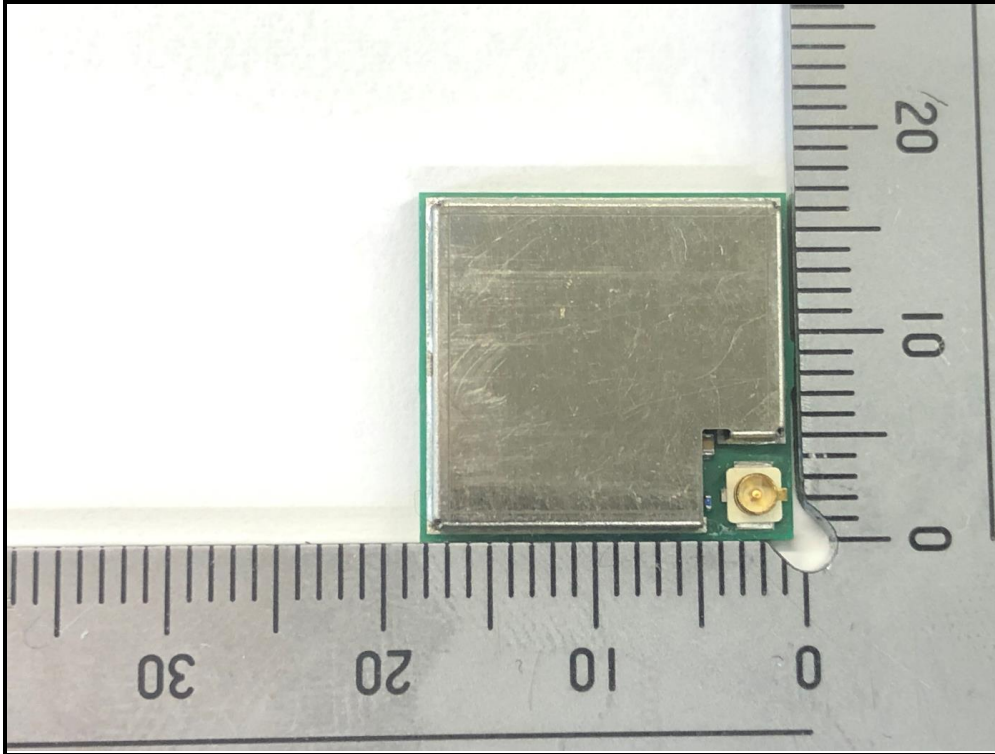

CONSTRUCTION PHOTOS OF EUT

Top view with the shielding cover

Bottom view

Antenna (Brand: Molex, Model: 1461530050)

Antenna back

Antenna front

Connector

Antenna (Brand: Unictron, Model: AA258)

Antenna (Brand: Unictron, Model: AA258 (H2B1PC1A1C))

Antenna front

Connector