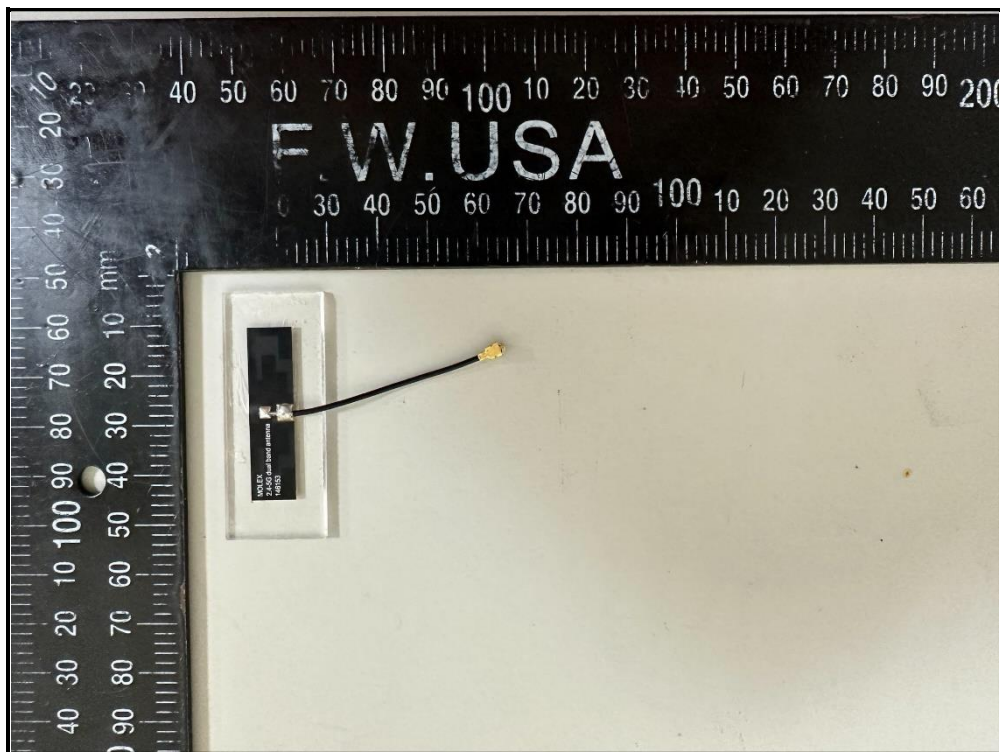

CONSTRUCTION PHOTOS OF EUT

Top view with the shielding cover

Bottom view

Antenna (Brand: Molex, Model: 1461530050)

Antenna back

Antenna front

Connector

Antenna (Brand: Unictron, Model: AA258)

Antenna (Brand: Unictron, Model: AA258 (H2B1PC1A1C))

Antenna front

Connector