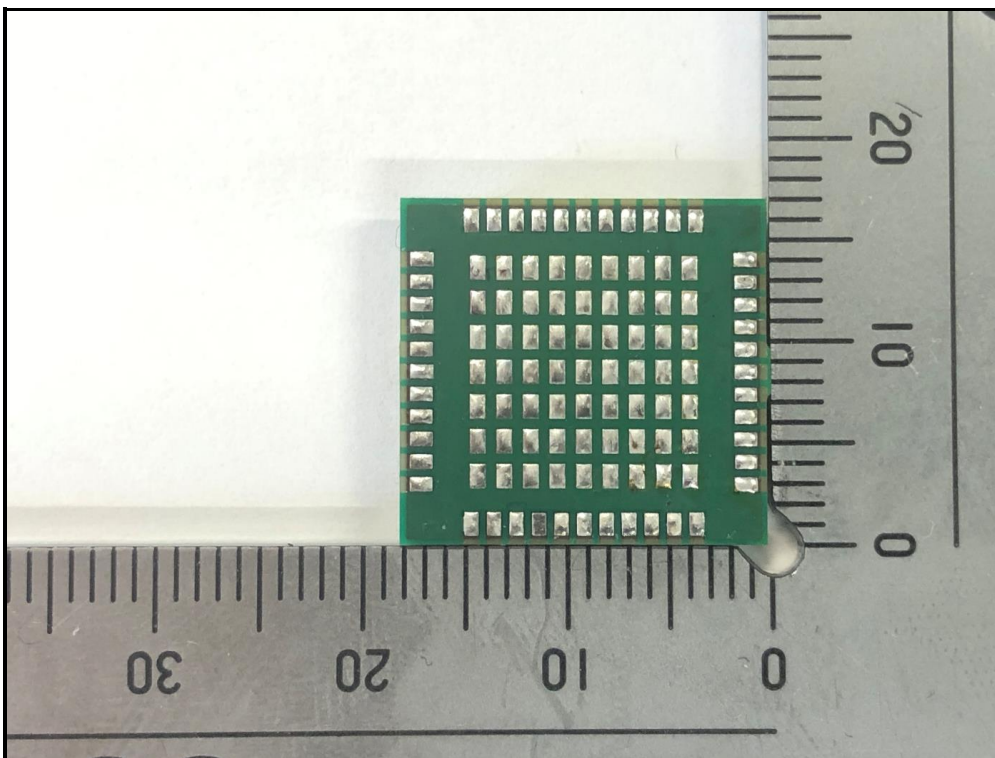

CONSTRUCTION PHOTOS OF EUT

Top view with the shielding cover

Bottom view

Antenna (Brand: Molex, Model: 1461530050)

Antenna back

Antenna front

Connector

Antenna (Brand: Unictron, Model: AA258)

Antenna (Brand: Unictron, Model: AA258 (H2B1PC1A1C))

Antenna front

Connector