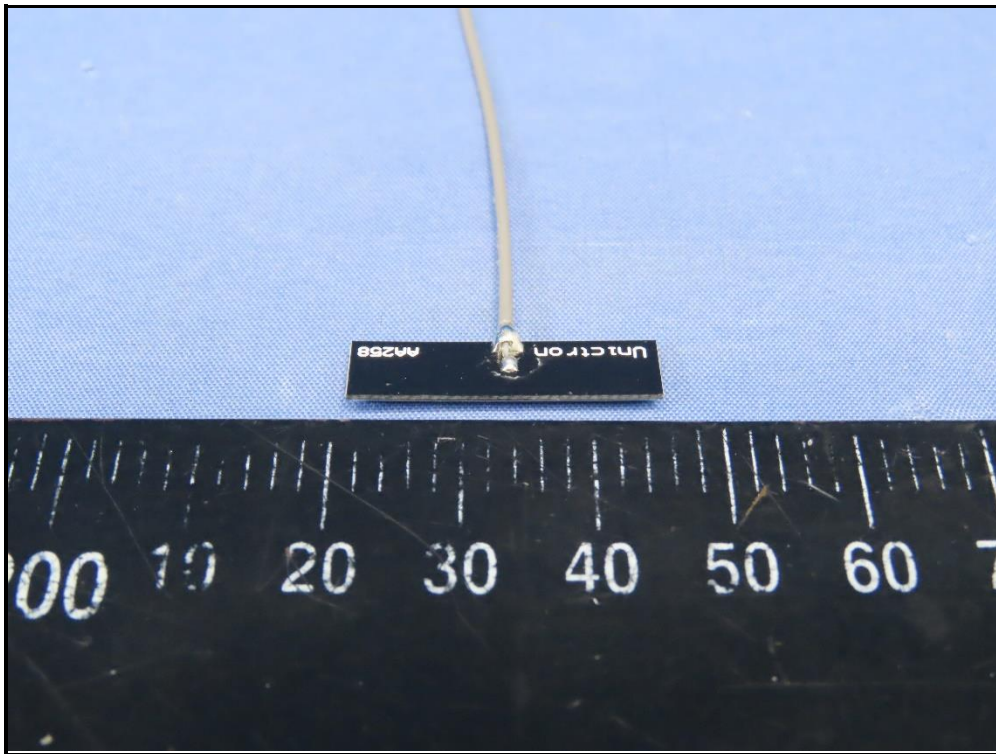

CONSTRUCTION PHOTOS OF EUT

Top view with the shielding cover

Bottom view

Antenna (Brand: Molex, Model: 1461530050)

Antenna back

Antenna front

Connector

Antenna (Brand: Unictron, Model: AA258)

Antenna (Brand: Unictron, Model: AA258 (H2B1PC1A1C))

Antenna front

Connector