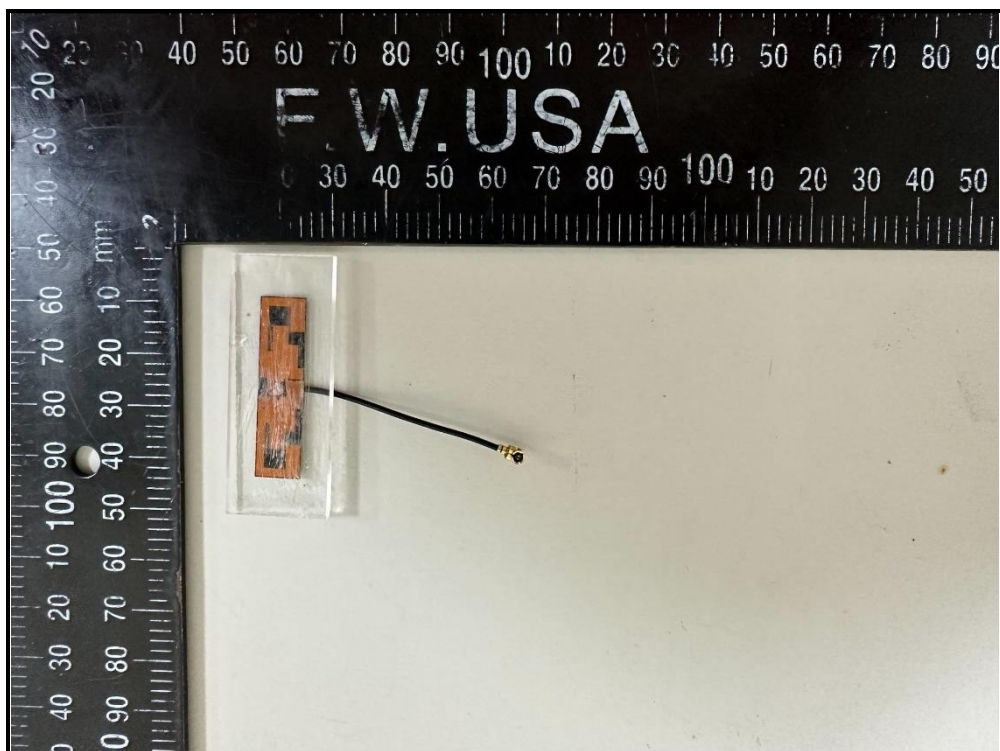

CONSTRUCTION PHOTOS OF EUT

Top view with the shielding cover

Bottom view

Antenna (Brand: Molex, Model: 1461530050)

Antenna back

Antenna front

Connector

Antenna (Brand: Unictron, Model: AA258)

Antenna (Brand: Unictron, Model: AA258 (H2B1PC1A1C))

Antenna front

Connector