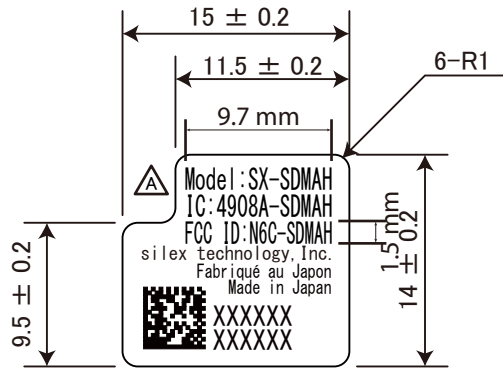

Confidential

1 | 2 | 3 | 4

A

A

B

B

C

C

Using a material for the adhesive that exceeds the product's lifespan.

D

D

E

E

F

F

$\triangle \times$						FINISH	Print Color:Black				
$\triangle \times$						MATERIAL	LINTEC HR5210-25 R411A PA-T1				
$\triangle \times$						SCALE	2:1	SHEET	1/1	SIZE	A4
$\triangle \times$						TITLE	Product Label				
$\triangle \times$	1	2023. 12. 25	T. Minobe	T. Kimoto	Y. Shibuya	Font size change					
FIRST EDITION		2023. 07. 14	T. Minobe	T. Kimoto	Y. Shibuya	DWG No.	LN121670XX				
REVISION	DATE	DESIGNED	CHECKED	APPROVED	IMPROVEMENT						

1

2

3

silex technology, Inc.