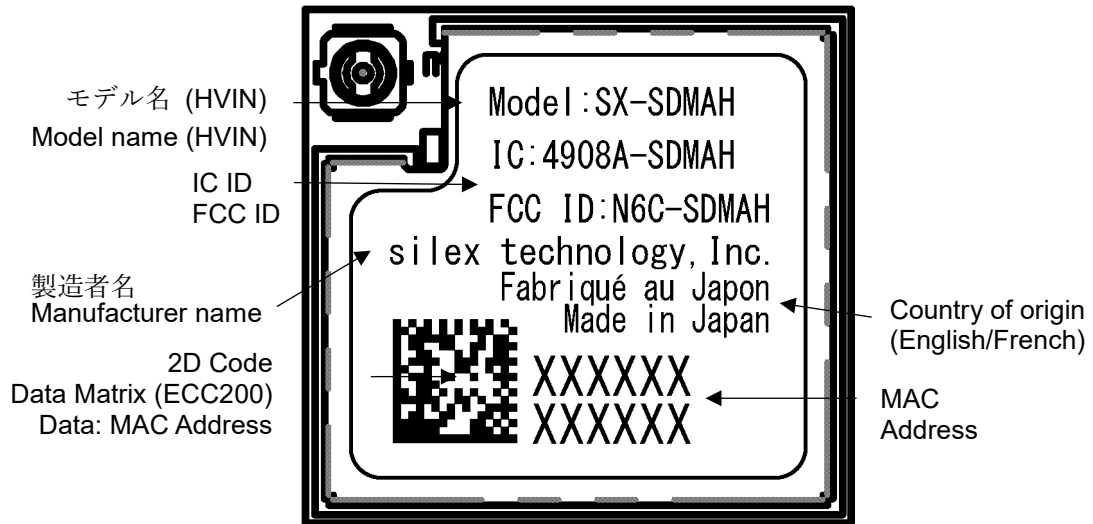

1. 表示仕様 / Indication specifications

Confidential

1 | 2 | 3 | 4

A

A

B

B

C

C

Using a material for the adhesive that exceeds the product's lifespan.

D

D

E

E

F

F

$\triangle \times$						FINISH	Print Color:Black				
$\triangle \times$						MATERIAL	LINTEC HR5210-25 R411A PA-T1				
$\triangle \times$						SCALE	2:1	SHEET	1/1	SIZE	A4
$\triangle \times$						TITLE	Product Label				
$\triangle \times$	1	2023. 12. 25	T. Minobe	T. Kimoto	Y. Shibuya	Font size change					
FIRST EDITION		2023. 07. 14	T. Minobe	T. Kimoto	Y. Shibuya	DWG No.	LN121670XX				
REVISION	DATE	DESIGNED	CHECKED	APPROVED	IMPROVEMENT						