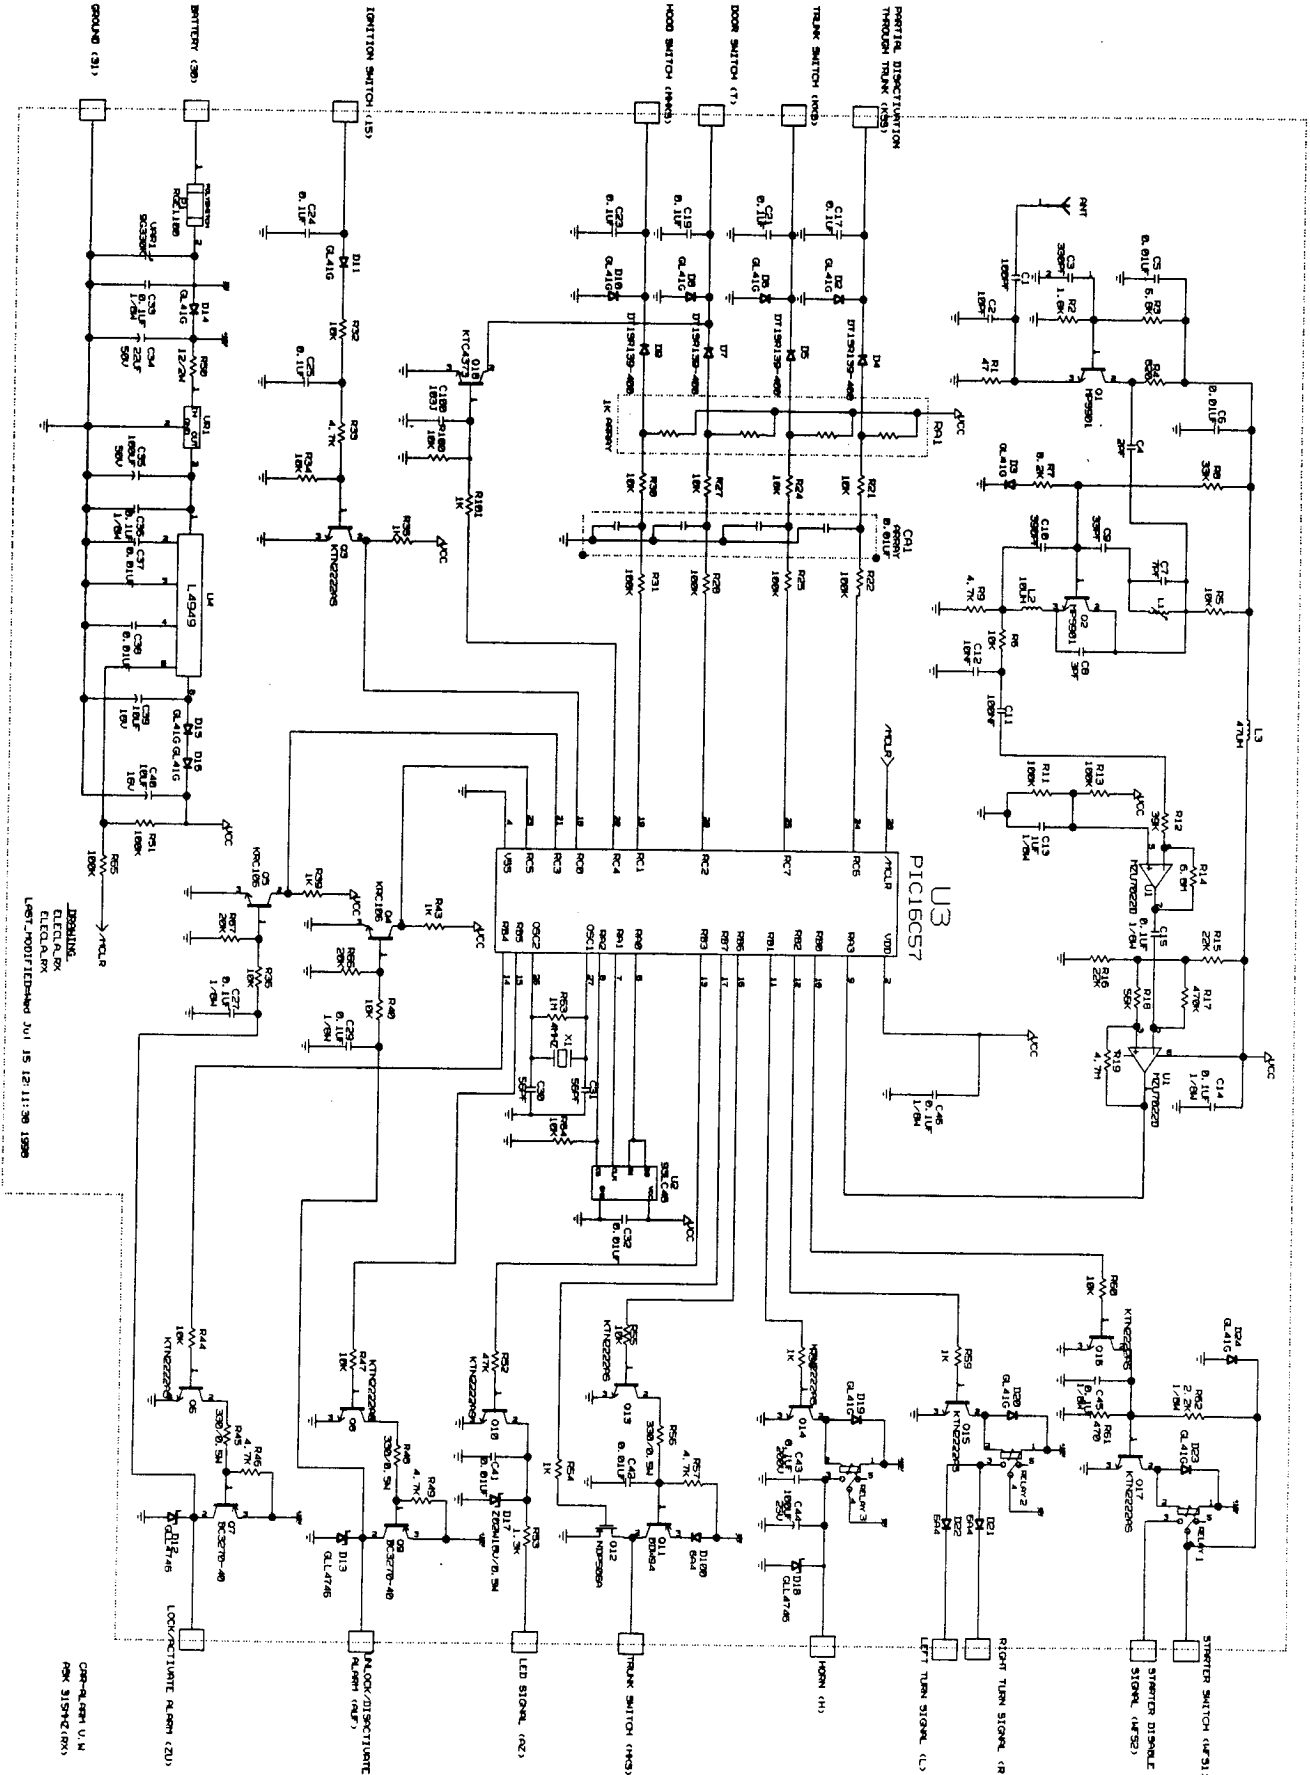

CAR ALARM SYSTEM

CAR ALARM RX SCHEMATIC DIAGRAM

CAR-ALARM U.M
REV. 3154C (05)

DATE: 1998 JUL 15 12:11:30
FILE: C:\PROJ\ALARM\RX.DWG