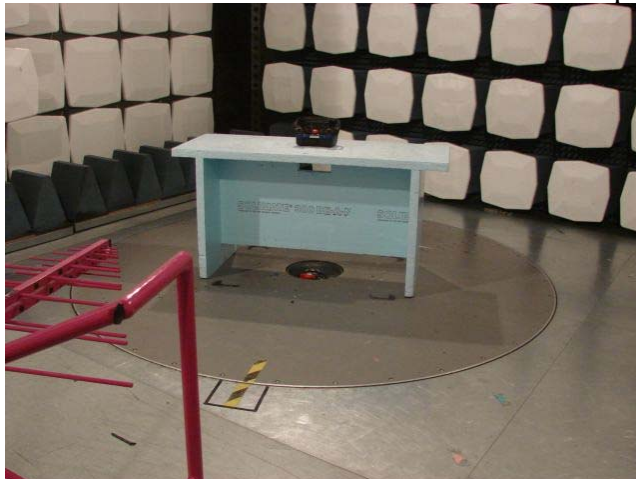

TEST SETUP PHOTOGRAPHS

Picture 1: Conducted RF measurement test setup

Picture 2: Transmitter Radiated emission test setup <1 GHz

Picture 3: Transmitter Radiated emission test setup 1 GHz – 10 GHz.

EUT orientations