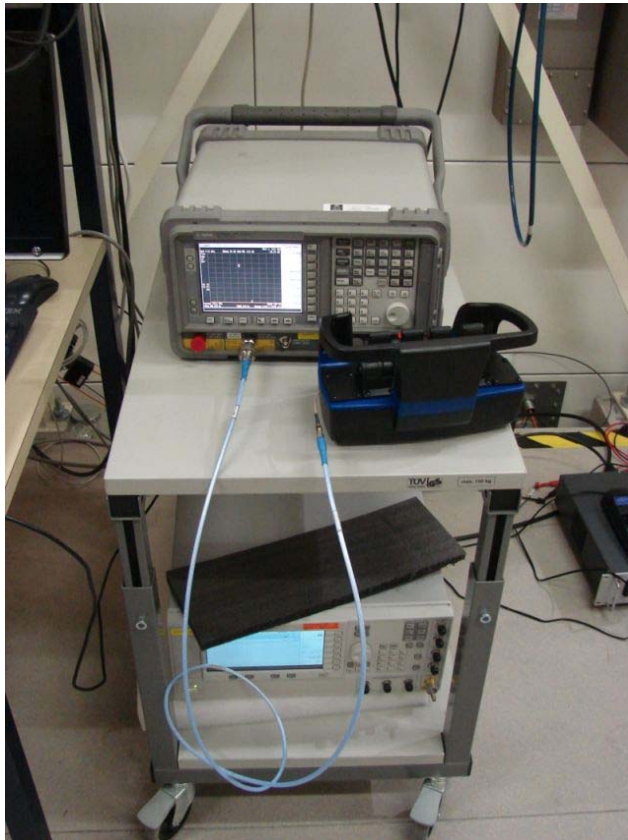

TEST SETUP PHOTOGRAPHS

Picture 1: Conducted RF measurement test setup

Picture 2: Transmitter Radiated emission test setup <1 GHz

Picture 3: Transmitter Radiated emission test setup 1 GHz – 10 GHz.

EUT orientations

Picture 4: Eut position 1

Picture 5: Eut position 2

Picture 6: Eut position 3