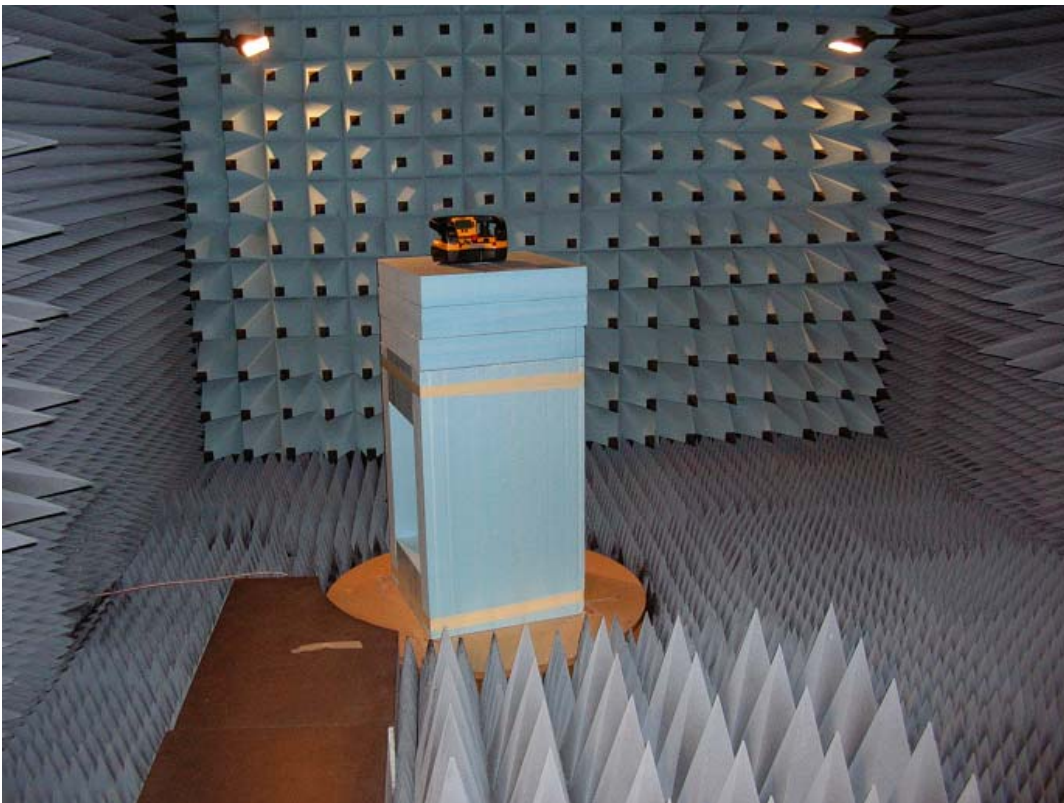

TEST SET-UP PHOTOS MODEL: DRC-JOY

Radiated spurious emission 30-1000 MHz

Radiated spurious emission 1-26 GHz