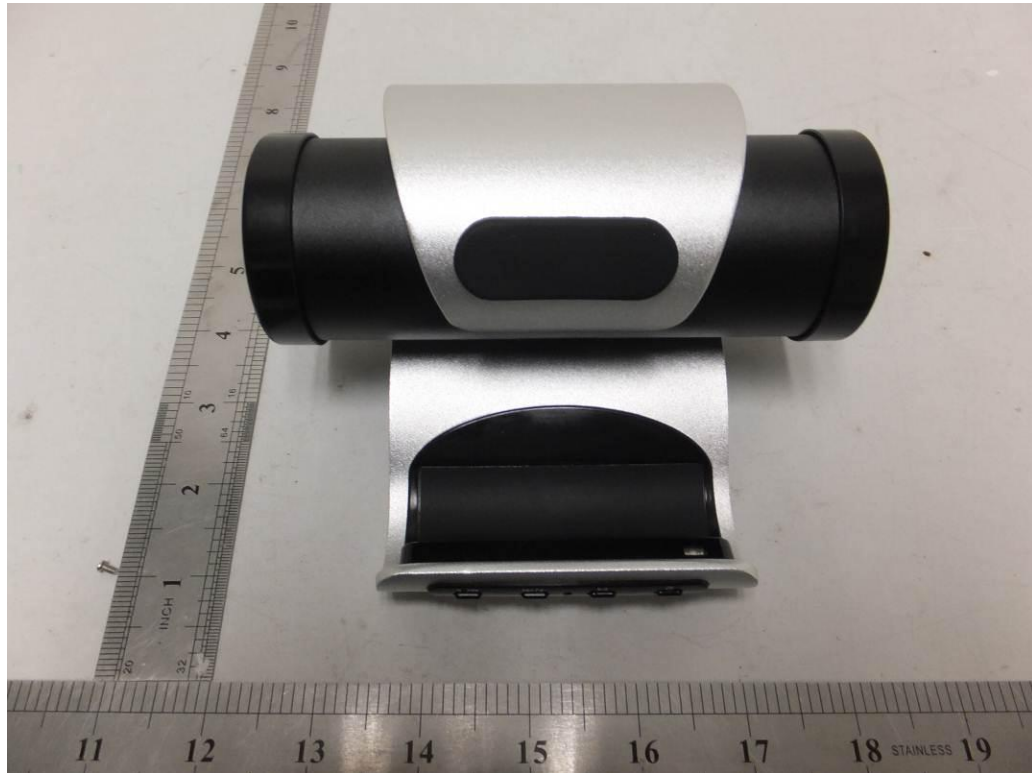

Type Designation: SP-310
Report Number: 17030889 001

Fig. 1: External view

Fig. 2: External view

Type Designation: SP-310
Report Number: 17030889 001

Fig. 3: External view