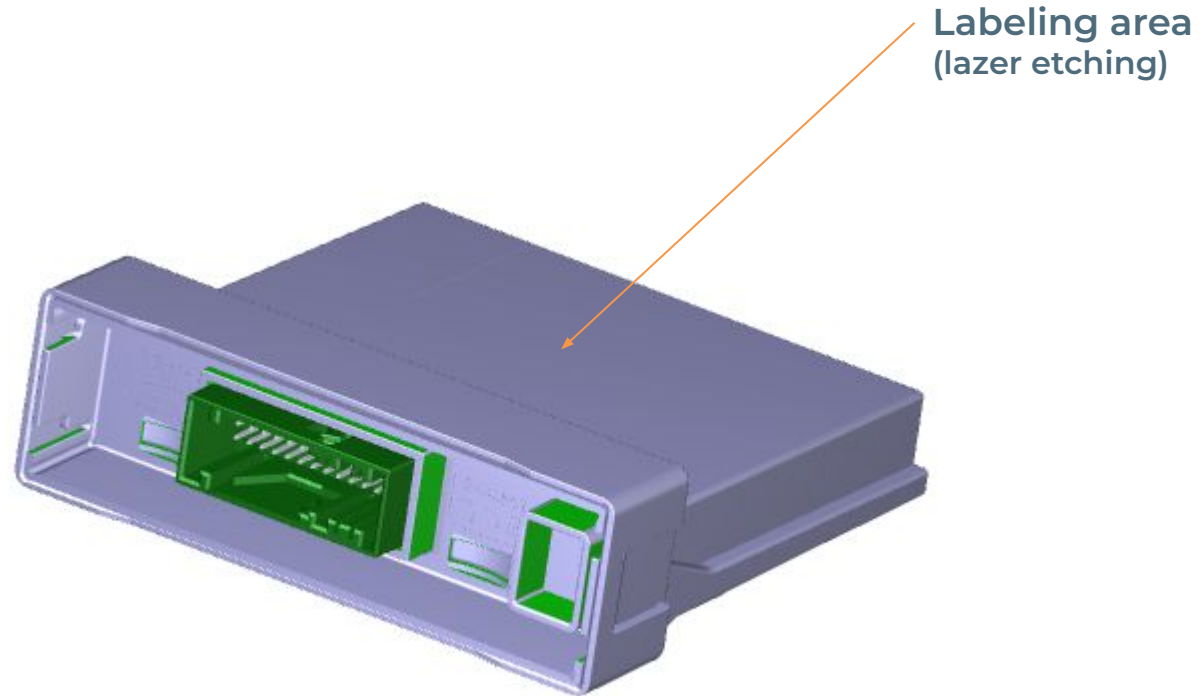

Label artwork

Product: Handsfree Access & Start Module (HFASM (LF/RF))
Model: HFM2

Status: **RELEASE**
Doc.No.: HFM2_4385_1
Revision:1.0
Date: 08.07.2024

1. Labelling area

SMART TECHNOLOGY
FOR SMARTER CARS

2. Layout