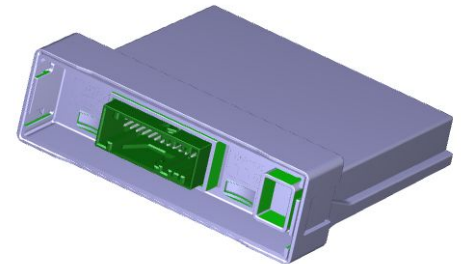

Label artwork

Product: Handsfree Access & Start Module (HFASM (LF/RF))
Model: HFM2

Status: **RELEASE**
Doc.No.: HFM2_4385_1
Revision:1.0
Date: 08.07.2024

1. Labelling area

SMART TECHNOLOGY
FOR SMARTER CARS

2. Layout