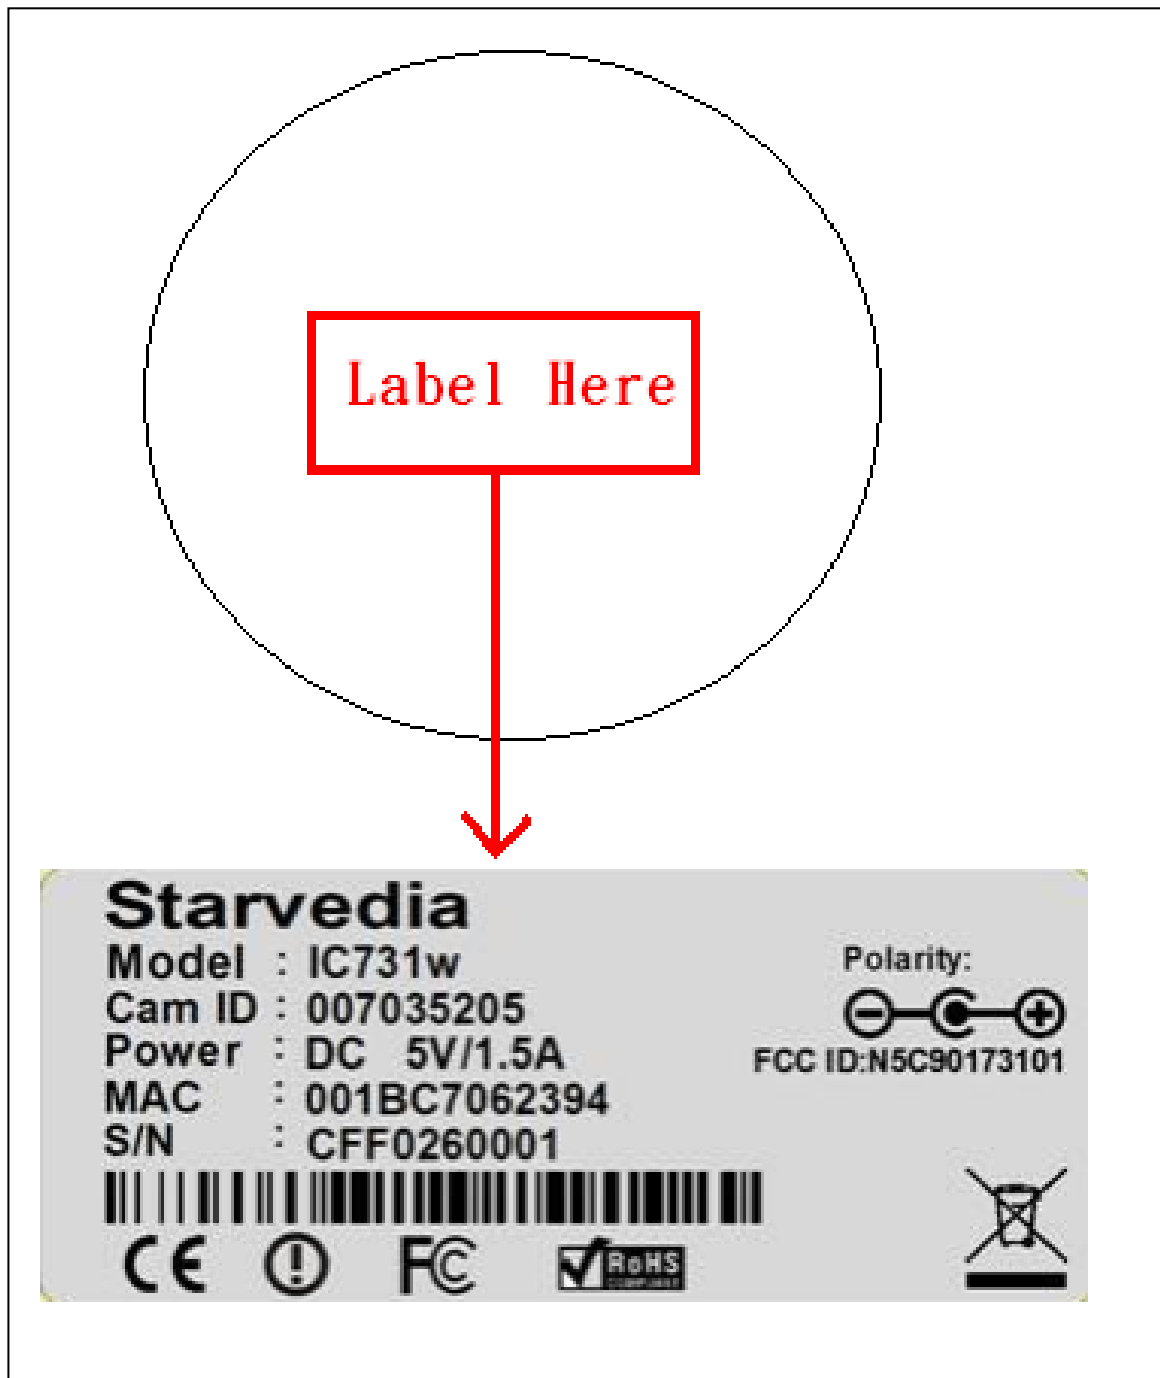

FCC LABEL LOCATION

The label will be permanently affixed at a conspicuous location on the device.

(Fig.1) FCC ID: N5C90173101