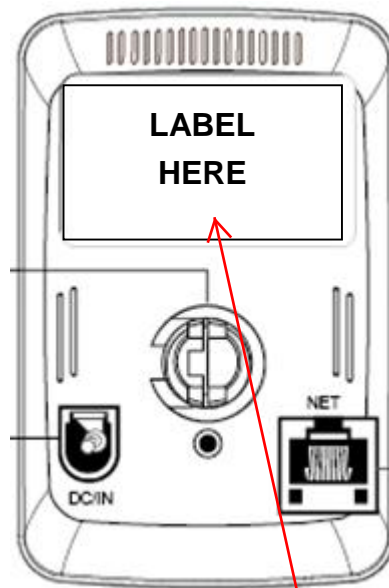

Model : IC717HD

Cam ID: 003144015

Power : DC 12V/1A

Brand : StarVedia

MAC : 001BC7028F0E

S/N : 8CD0000071

FCC ID: N5C90171711

Polarity:

201-125537

FCC LABEL LOCATION

The label will be permanently affixed at a conspicuous location on the device.

Back Side:

(Fig.1) FCC ID: N5C90171711