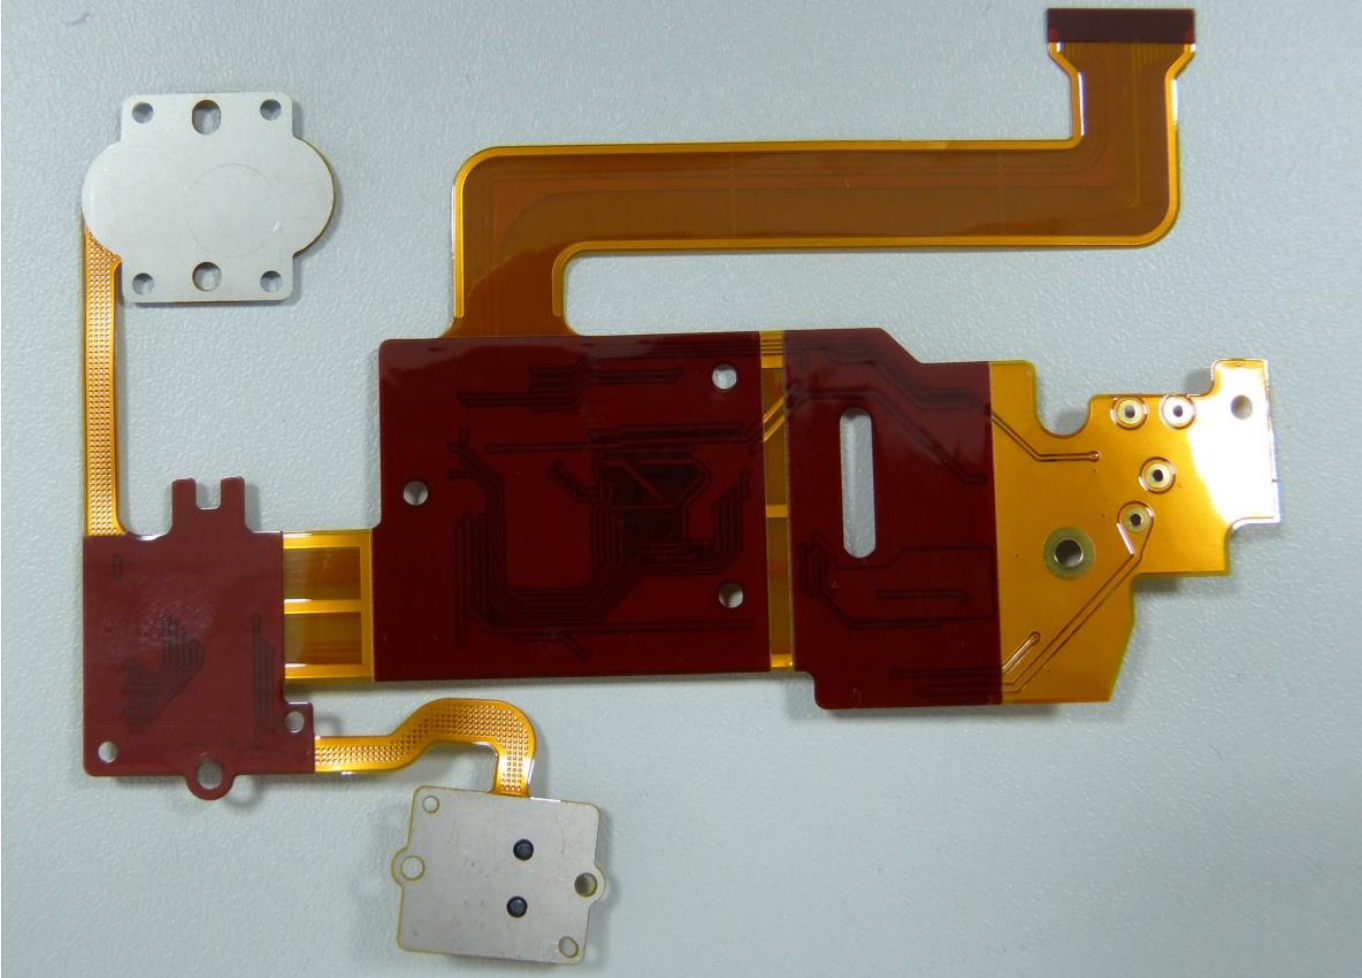

Imaging

CMOS  
Sensor

H1

H2

H3

DK -Top cover

DK-Display

Power

Shutter Motor Control

WLAN Module

WLAN Antenna

GPS

Display Connector

Flash Sync

Microphone

Buttons Display left

Buttons Display right

USB

Audio Connector