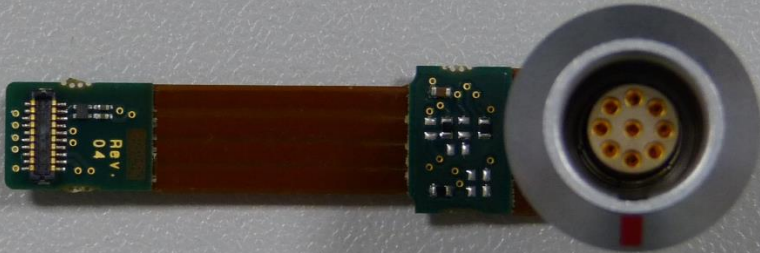

Imaging

CMOS  
Sensor

H1

H2

H3

DK -Top cover

DK-Display

Power

Shutter Motor Control

WLAN Module

WLAN Antenna

GPS

Display Connector

Flash Sync

Microphone

Buttons Display left

Buttons Display right

USB

Audio Connector