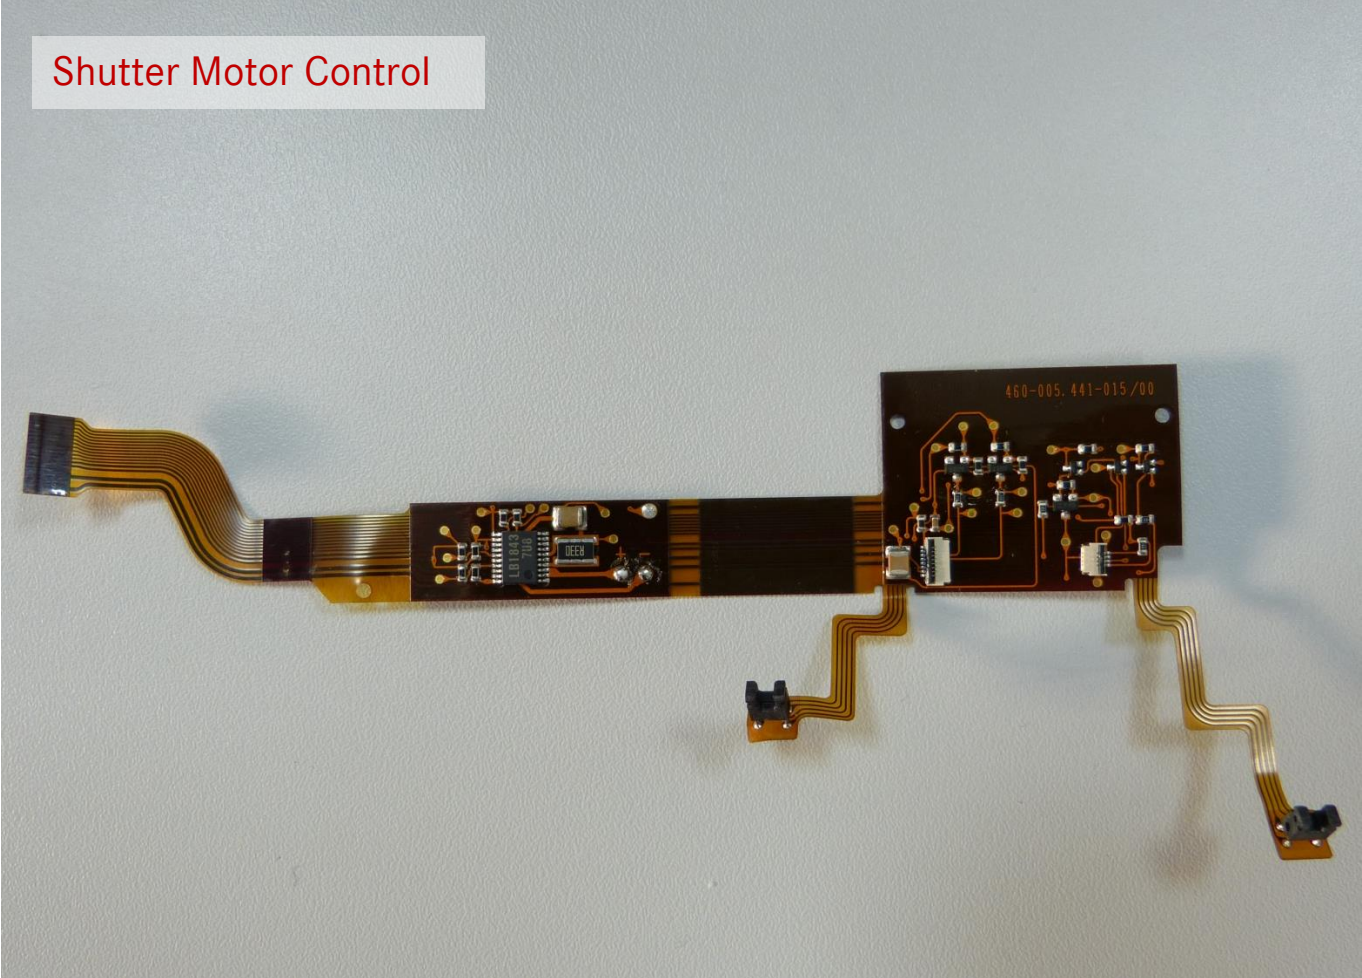

Imaging

CMOS  
Sensor

H1

H2

H3

DK -Top cover

DK-Display

Power

Shutter Motor Control

WLAN Module

WLAN Antenna

GPS

Display Connector

Flash Sync

Microphone

Buttons Display left

Buttons Display right

USB

Audio Connector