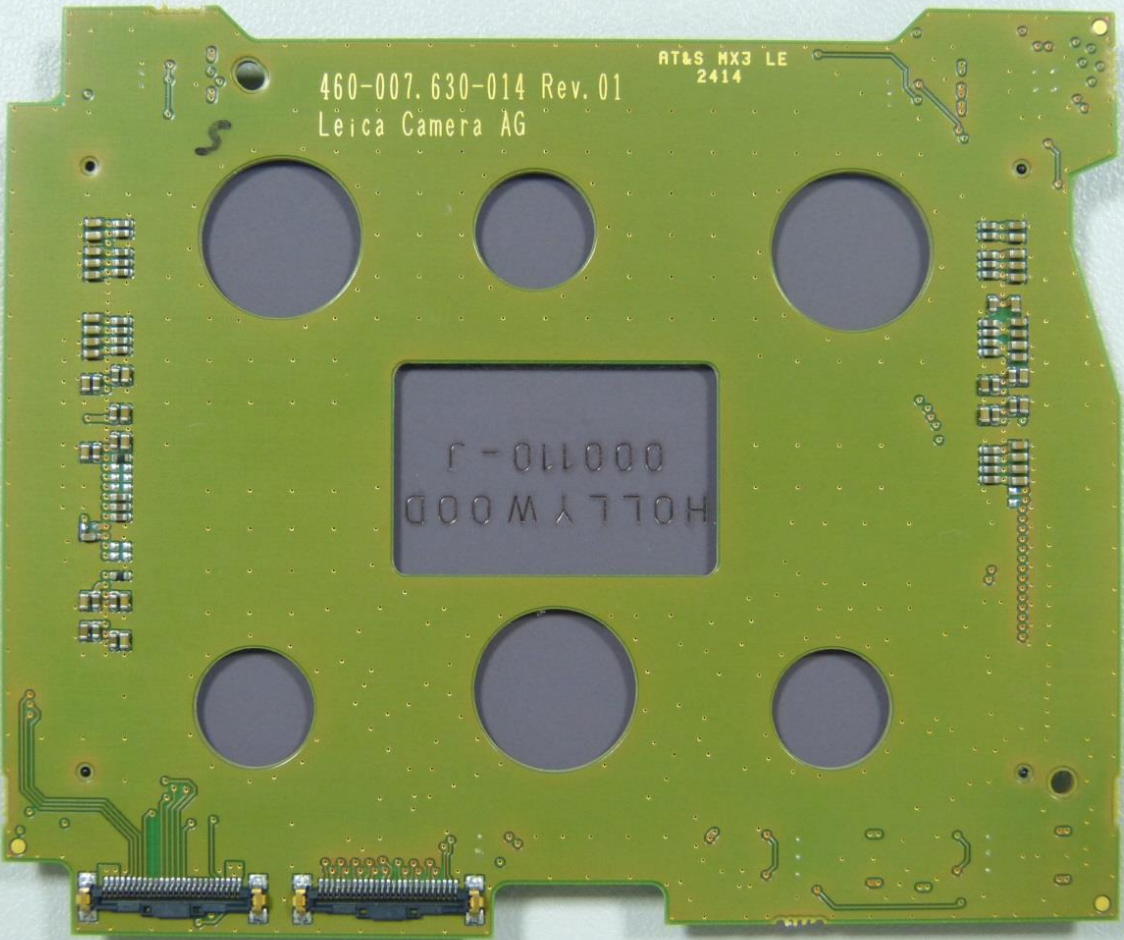

Imaging

CMOS  
Sensor

H1

H2

H3

DK -Top cover

DK-Display

Power

Shutter Motor Control

WLAN Module

WLAN Antenna

GPS

Display Connector

Flash Sync

Microphone

Buttons Display left