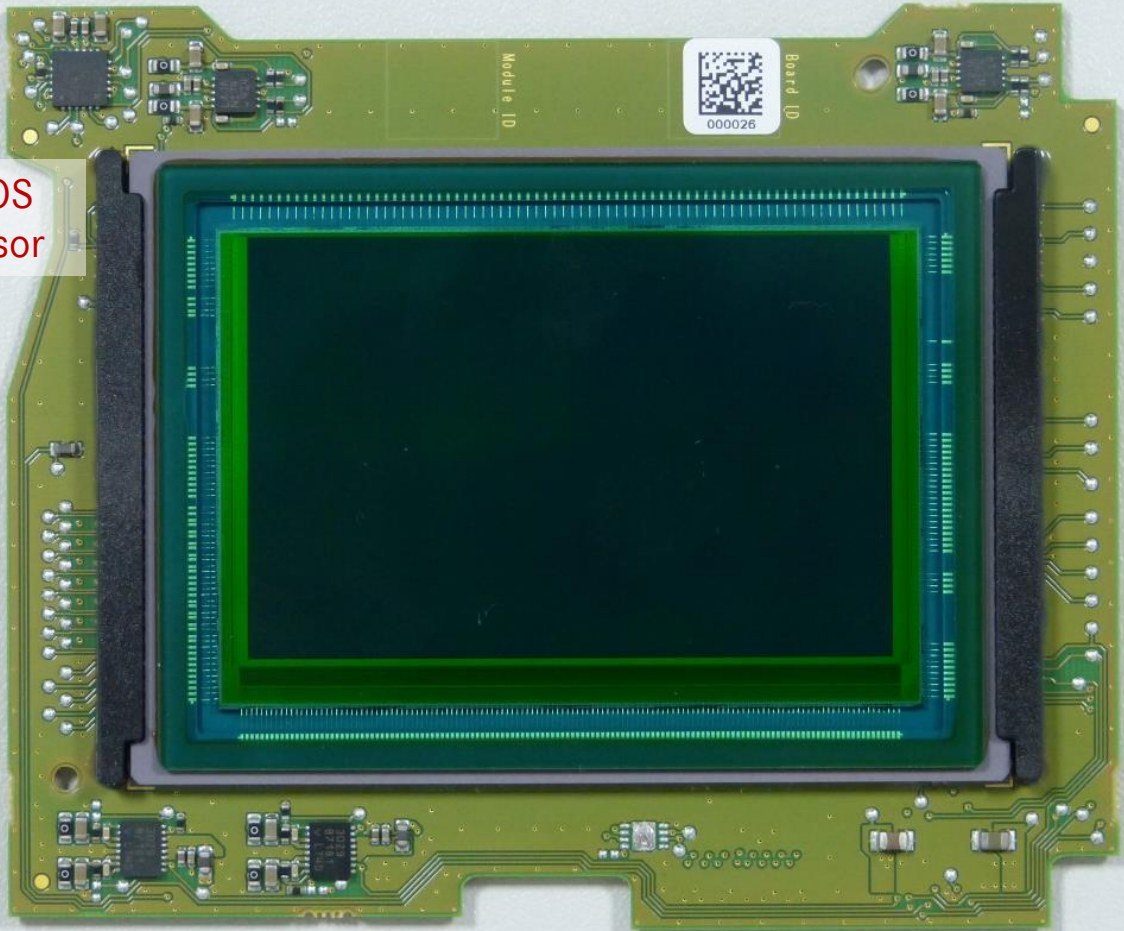

Imaging

CMOS  
Sensor

H1

H2

H3

DK -Top cover

DK-Display

Power

Shutter Motor Control

WLAN Module

WLAN Antenna

GPS

Display Connector

Flash Sync

Microphone

Buttons Display left