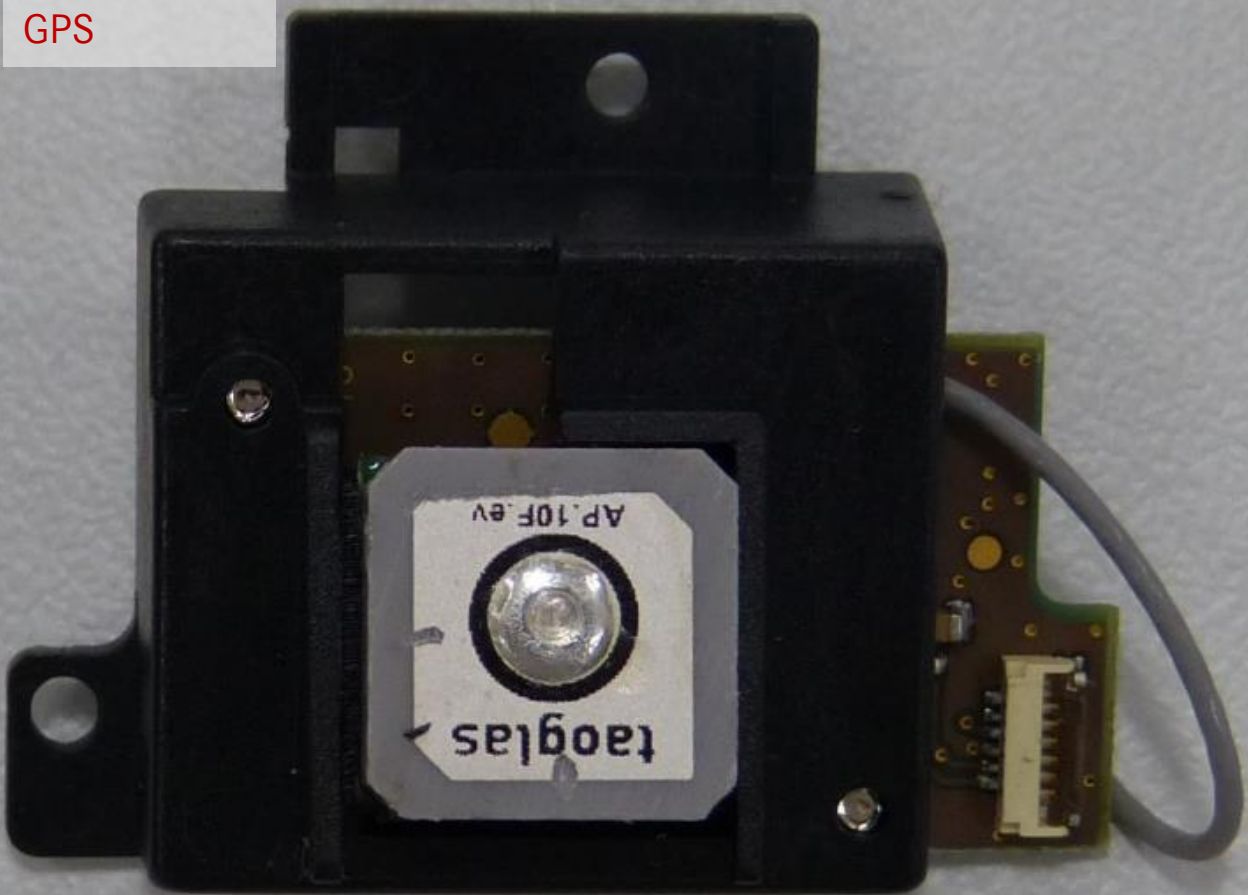

Imaging

CMOS  
Sensor

H1

H2

H3

DK -Top cover

DK-Display

Power

Shutter Motor Control

WLAN Module

WLAN Antenna

GPS

Display Connector

Flash Sync

Microphone

Buttons Display left

Buttons Display right

USB

Audio Connector