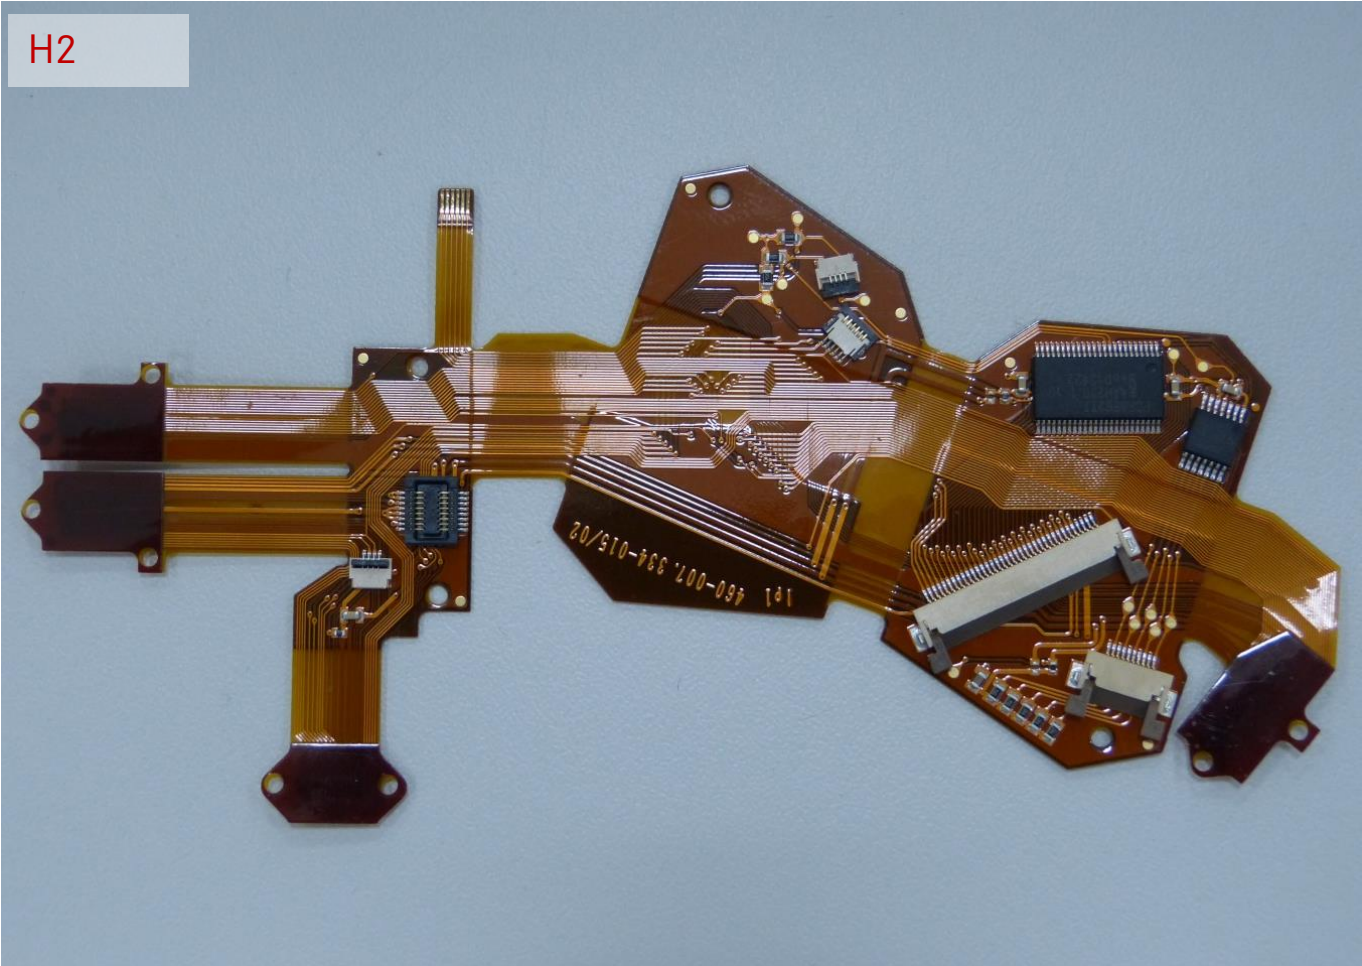

Imaging

CMOS  
Sensor

H1

H2

H3

DK -Top cover

DK-Display

Power

Shutter Motor Control

WLAN Module

WLAN Antenna

GPS

Display Connector

Flash Sync

Microphone

Buttons Display left

Buttons Display right

USB

Audio Connector