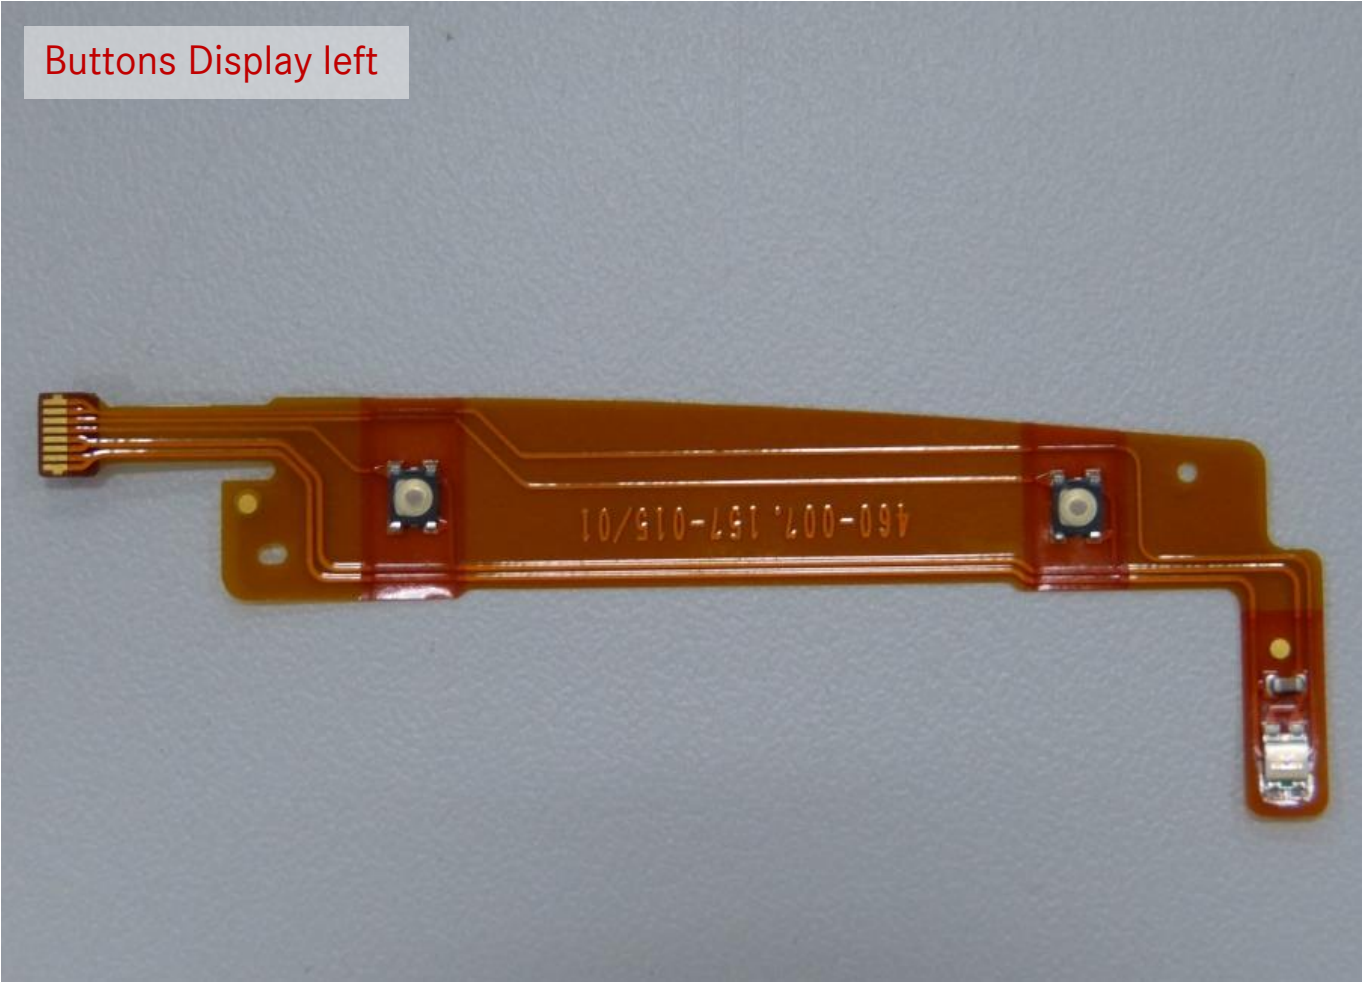

Imaging

CMOS  
Sensor

H1

H2

H3

DK -Top cover

DK-Display

Power

Shutter Motor Control

WLAN Module

WLAN Antenna

GPS

Display Connector

Flash Sync

Microphone

Buttons Display left

Buttons Display right

USB

Audio Connector