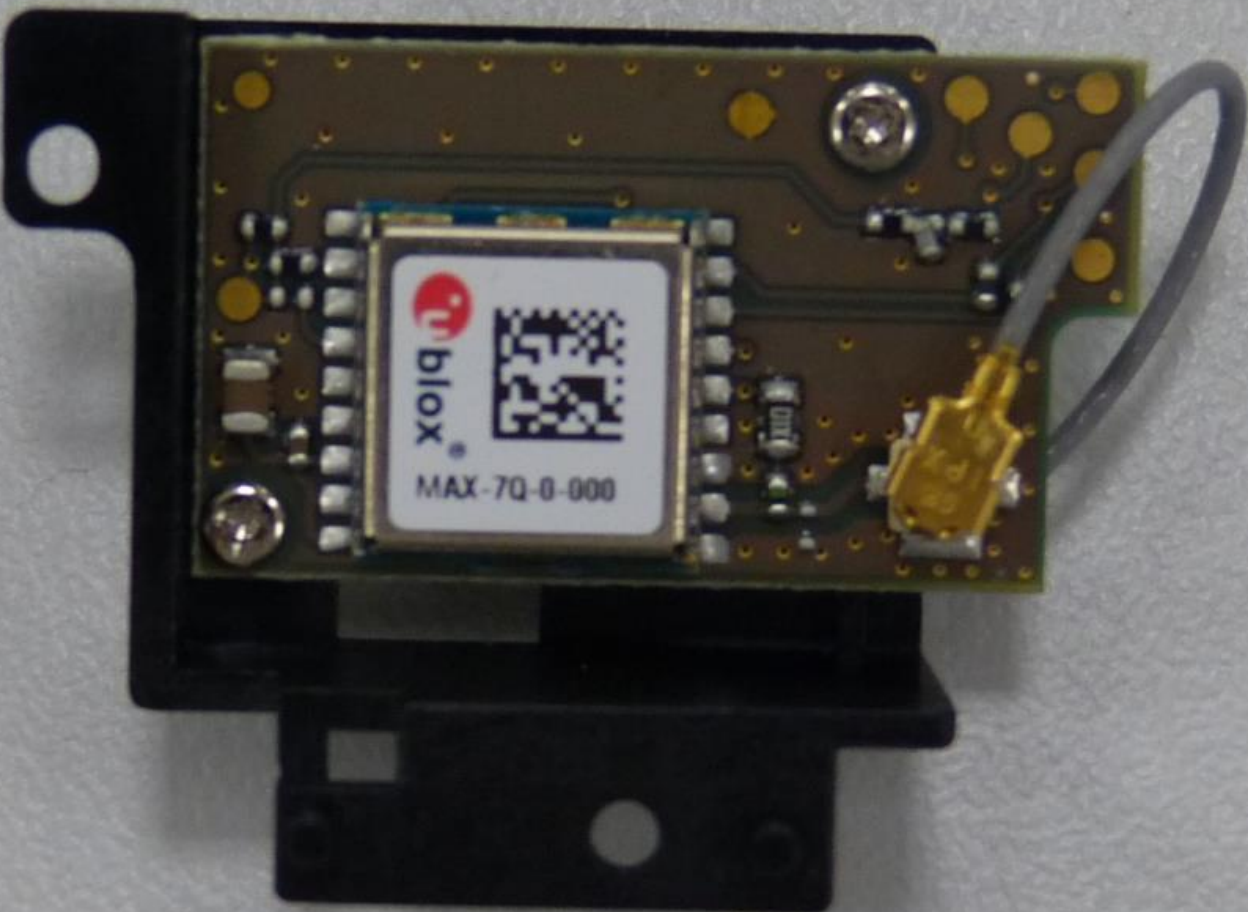

Imaging

CMOS  
Sensor

H1

H2

H3

DK -Top cover

DK-Display

Power

Shutter Motor Control

WLAN Module

WLAN Antenna

GPS

Display Connector

Flash Sync

Microphone

Buttons Display left

Buttons Display right

USB

Audio Connector