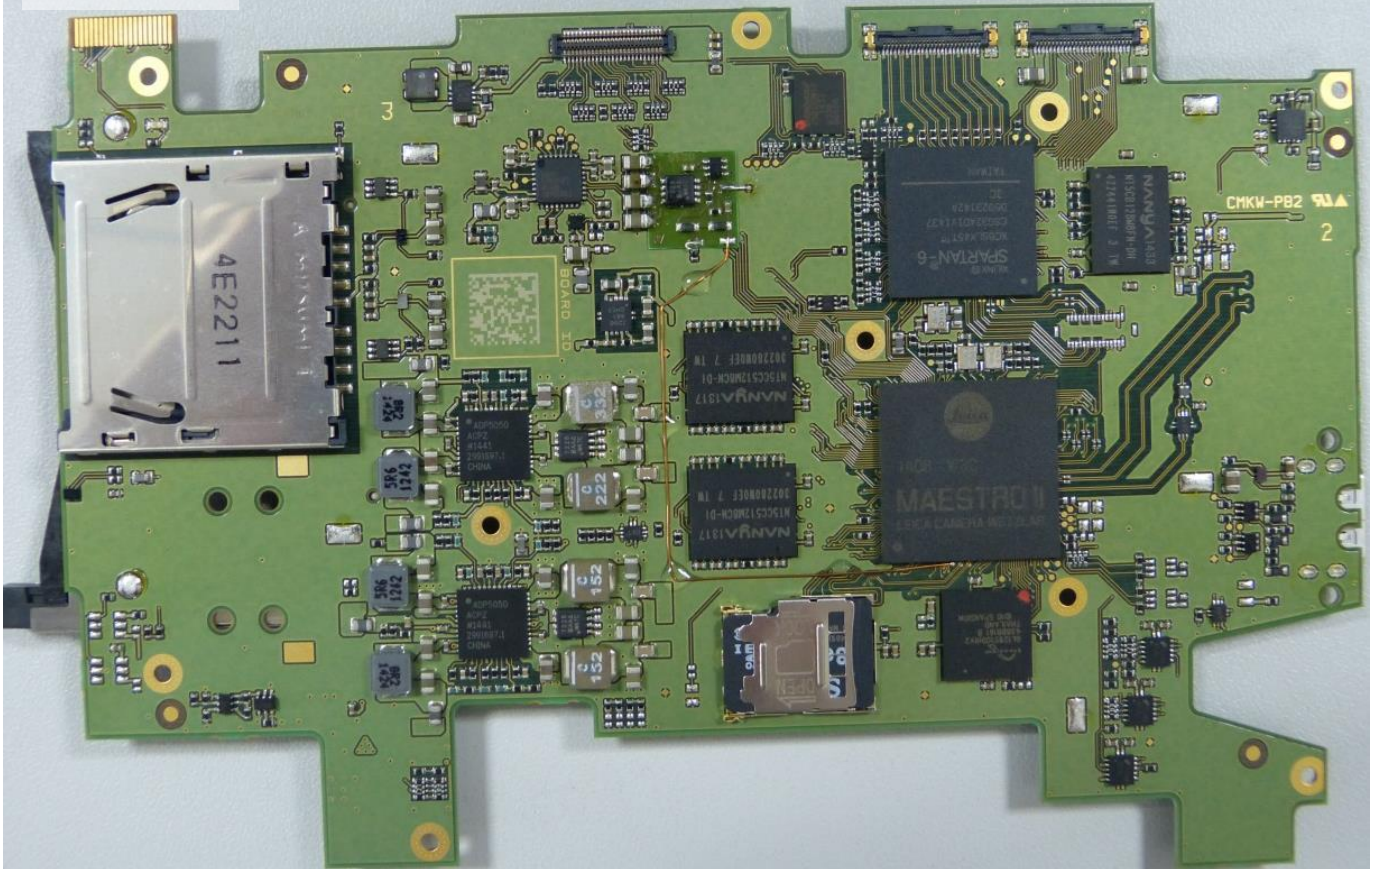

Imaging

CMOS  
Sensor

H1

H2

H3

DK -Top cover

DK-Display

Power

Shutter Motor Control

WLAN Module

WLAN Antenna

GPS

Display Connector

Flash Sync

Microphone

Buttons Display left

Buttons Display right

USB

Audio Connector