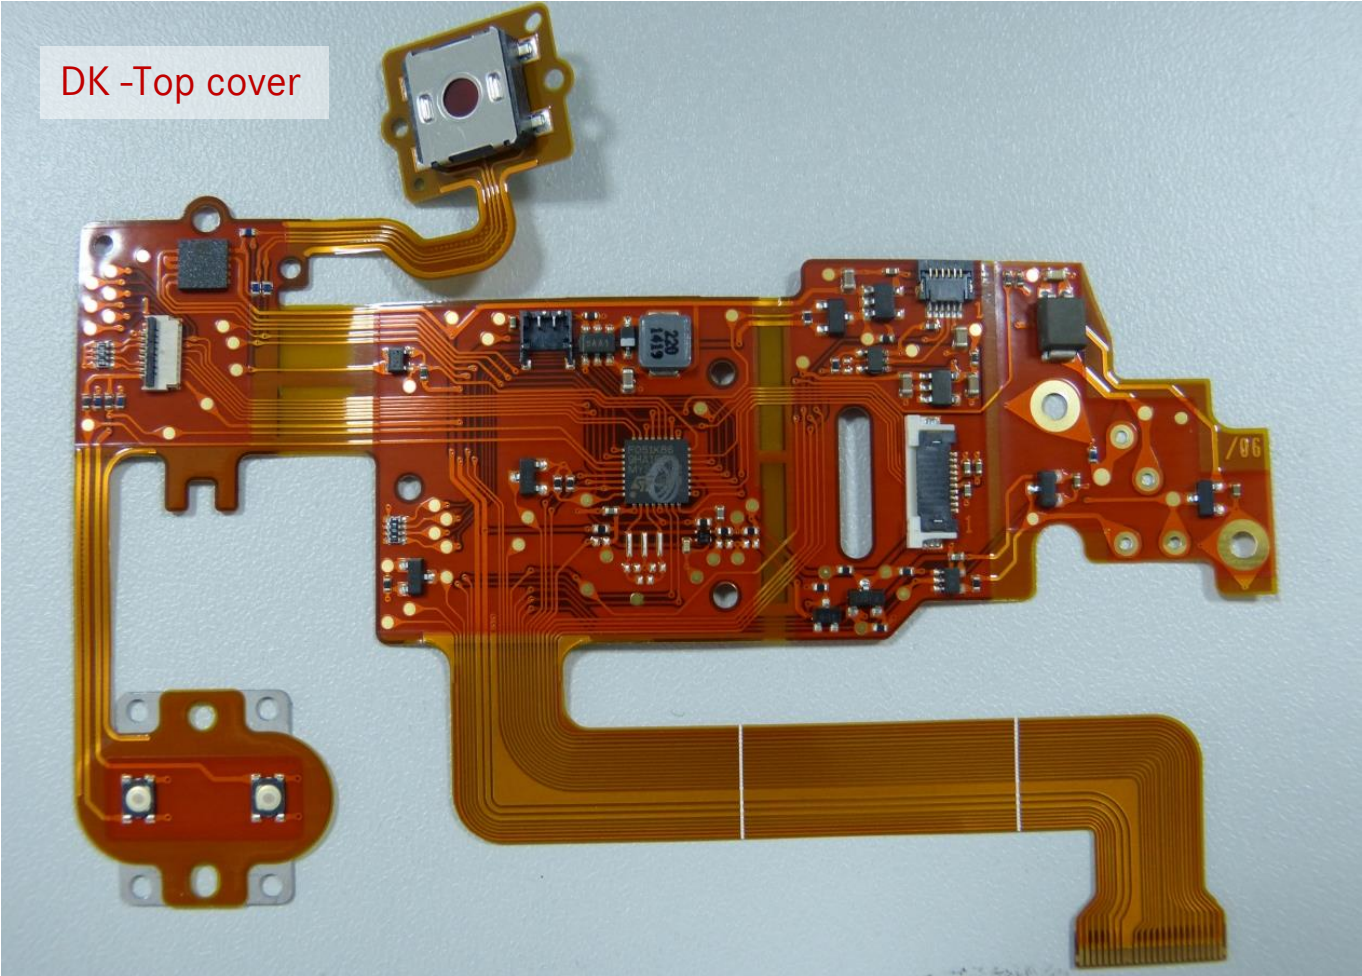

Imaging

CMOS  
Sensor

H1

H2

H3

DK -Top cover

DK-Display

Power

Shutter Motor Control

WLAN Module

WLAN Antenna

GPS

Display Connector

Flash Sync

Microphone

Buttons Display left

Buttons Display right

USB

Audio Connector