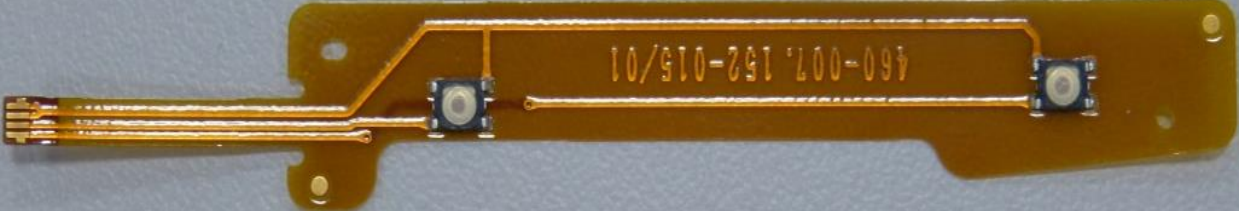

Imaging

CMOS  
Sensor

H1

H2

H3

DK -Top cover

DK-Display

Power

Shutter Motor Control

WLAN Module

WLAN Antenna

GPS

Display Connector

Flash Sync

Microphone

Buttons Display left

Buttons Display right

USB

Audio Connector