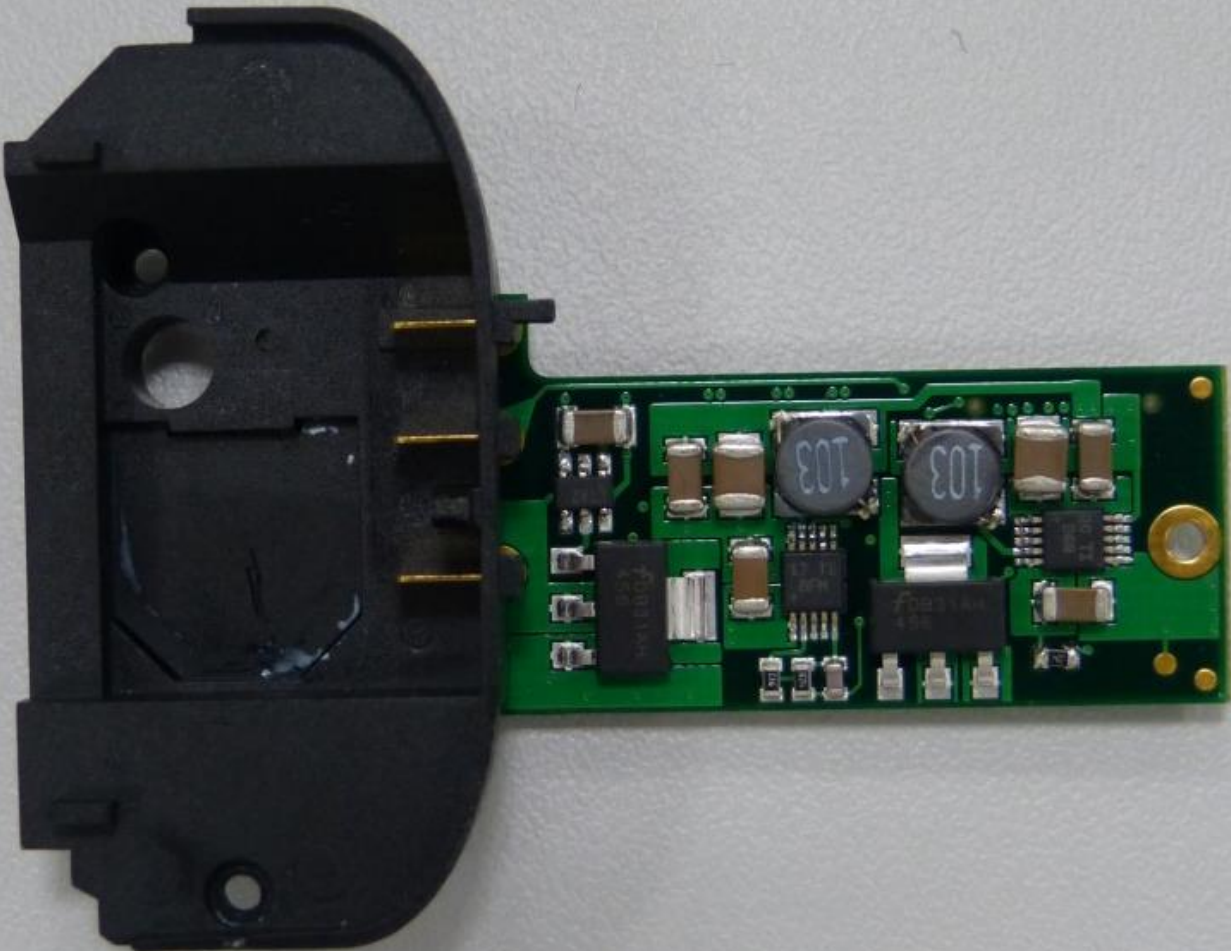

Imaging

CMOS  
Sensor

H1

H2

H3

DK -Top cover

DK-Display

Power

Shutter Motor Control

WLAN Module

WLAN Antenna

GPS

Display Connector

Flash Sync

Microphone

Buttons Display left

Buttons Display right

USB

Audio Connector