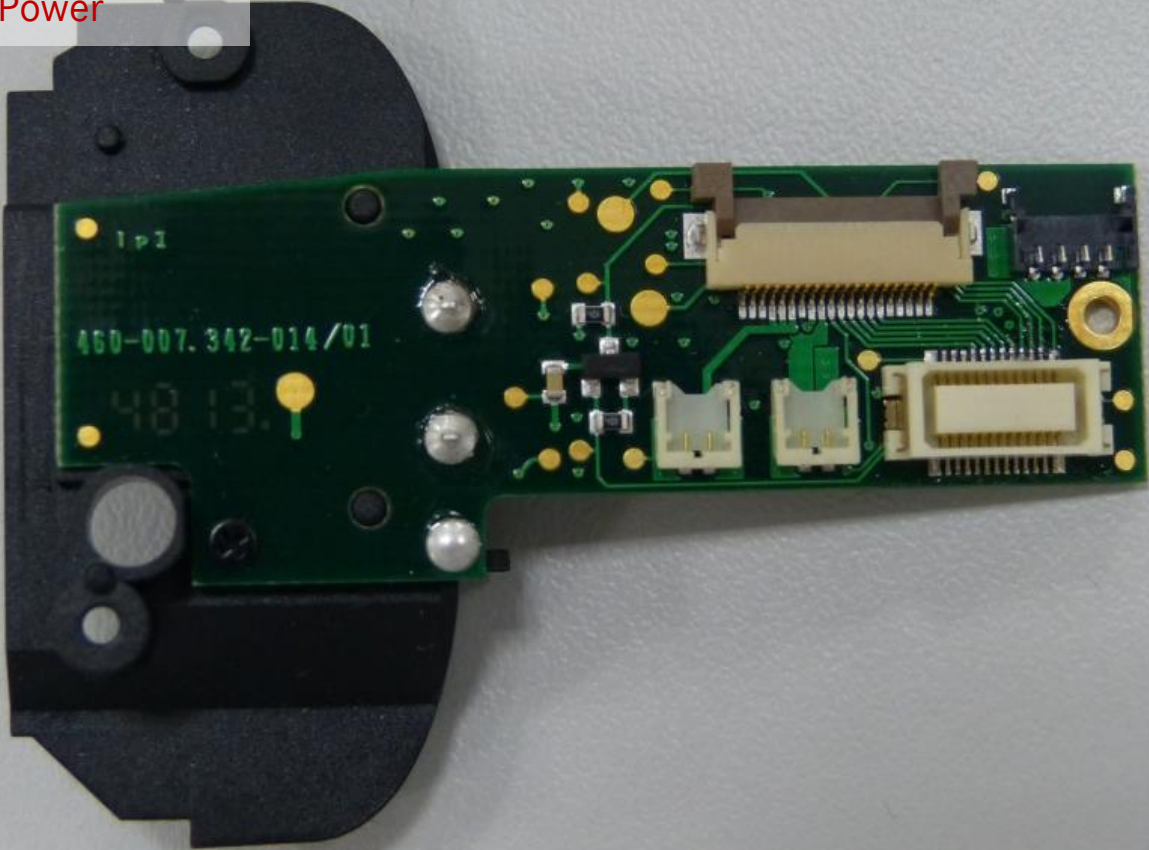

Imaging

CMOS  
Sensor

H1

H2

H3

DK -Top cover

DK-Display

Power

Shutter Motor Control

WLAN Module

WLAN Antenna

GPS

Display Connector

Flash Sync

Microphone

Buttons Display left

Buttons Display right

USB

Audio Connector