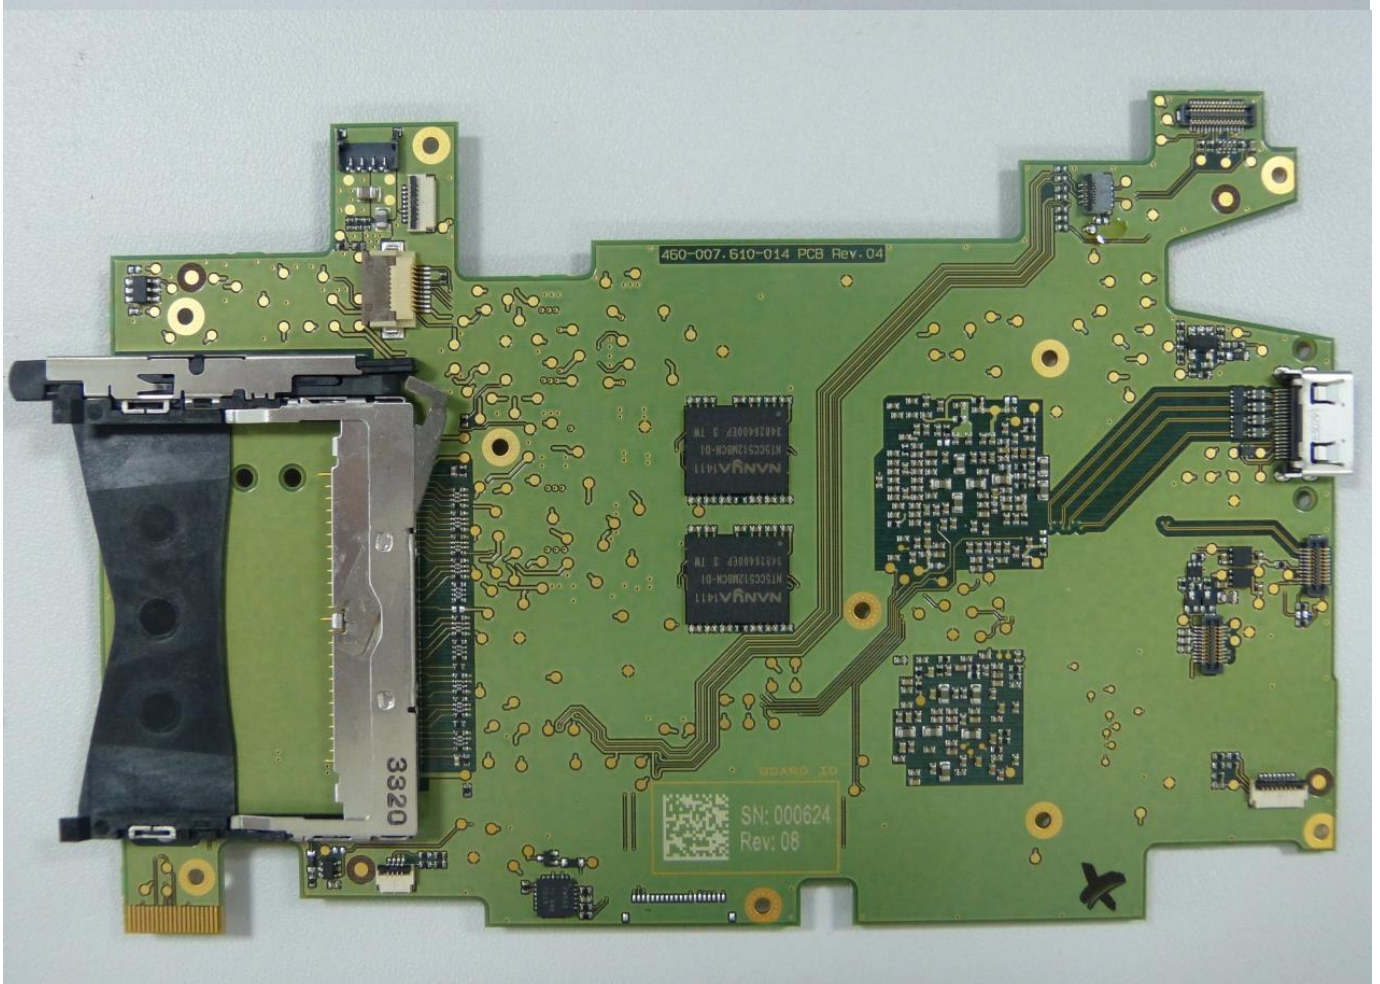

Imaging

CMOS  
Sensor

H1

H2

H3

DK -Top cover

DK-Display

Power

Shutter Motor Control

WLAN Module

WLAN Antenna

GPS

Display Connector

Flash Sync

Microphone

Buttons Display left

Buttons Display right

USB

Audio Connector