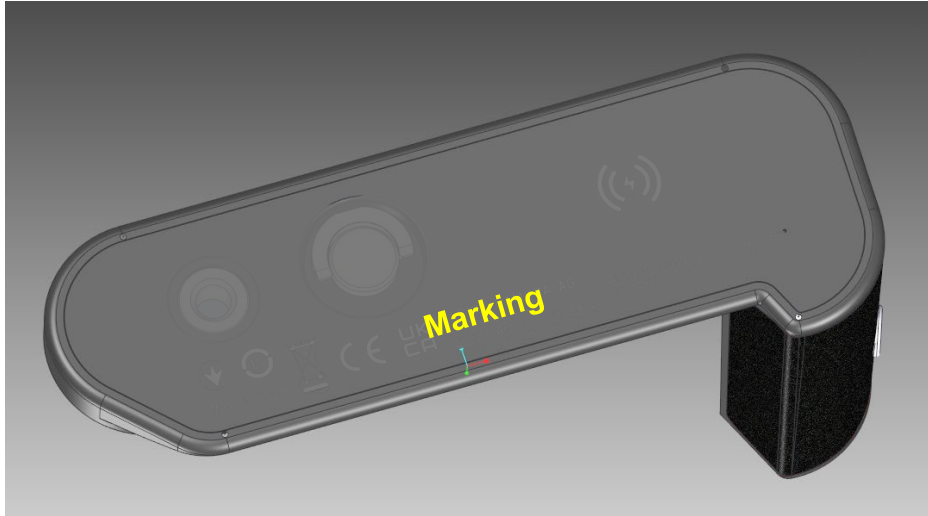

Type : HG-DC1

Marking Location

No Wi-Fi
No BT