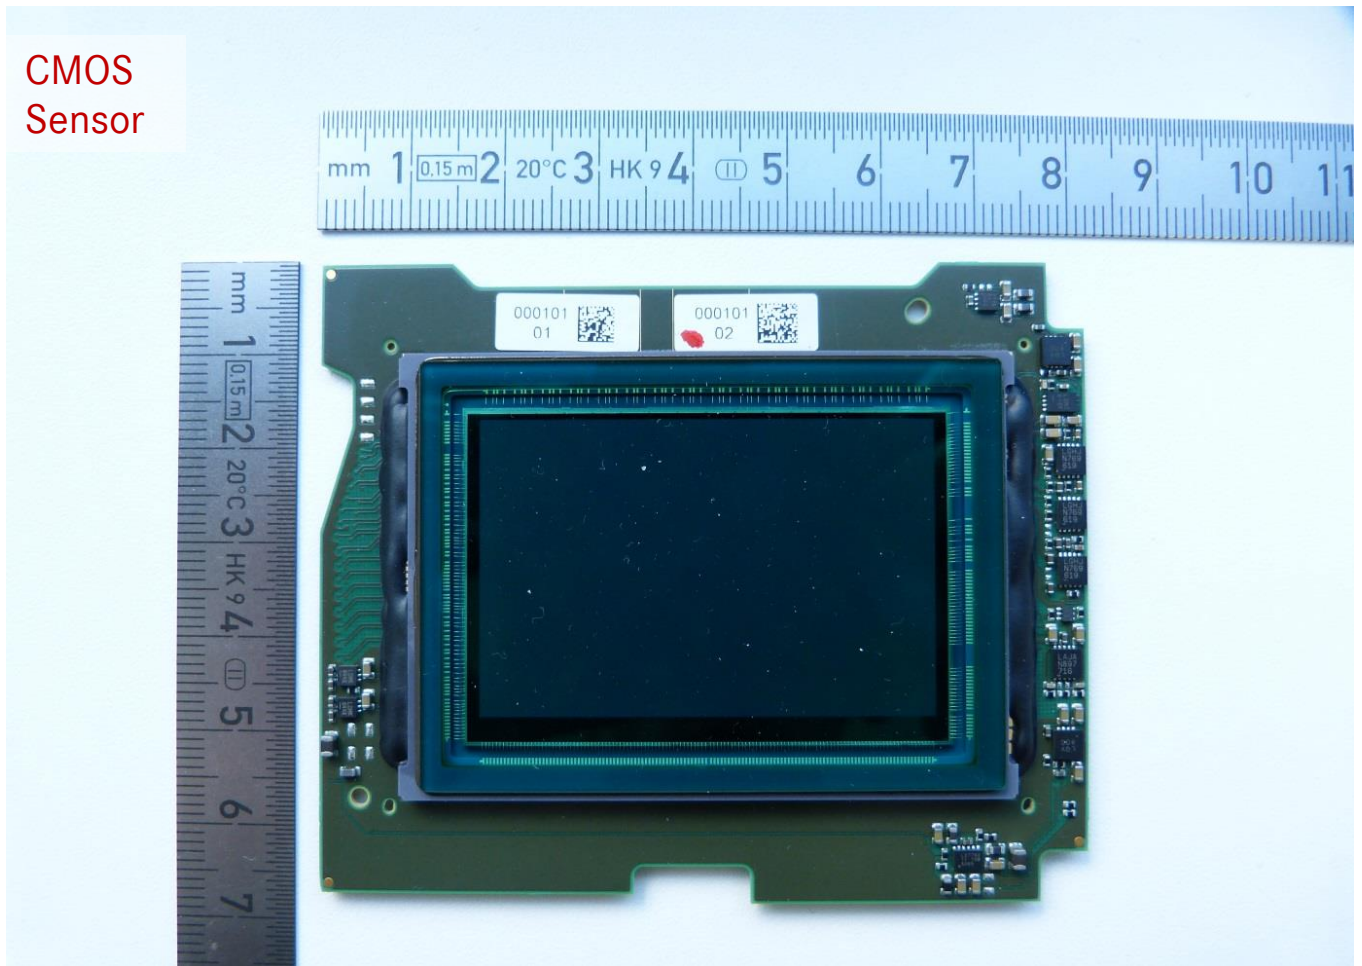

Imaging

CMOS
Sensor

H1

H2

H3

DK-Top cover

Power

WLAN Adapter