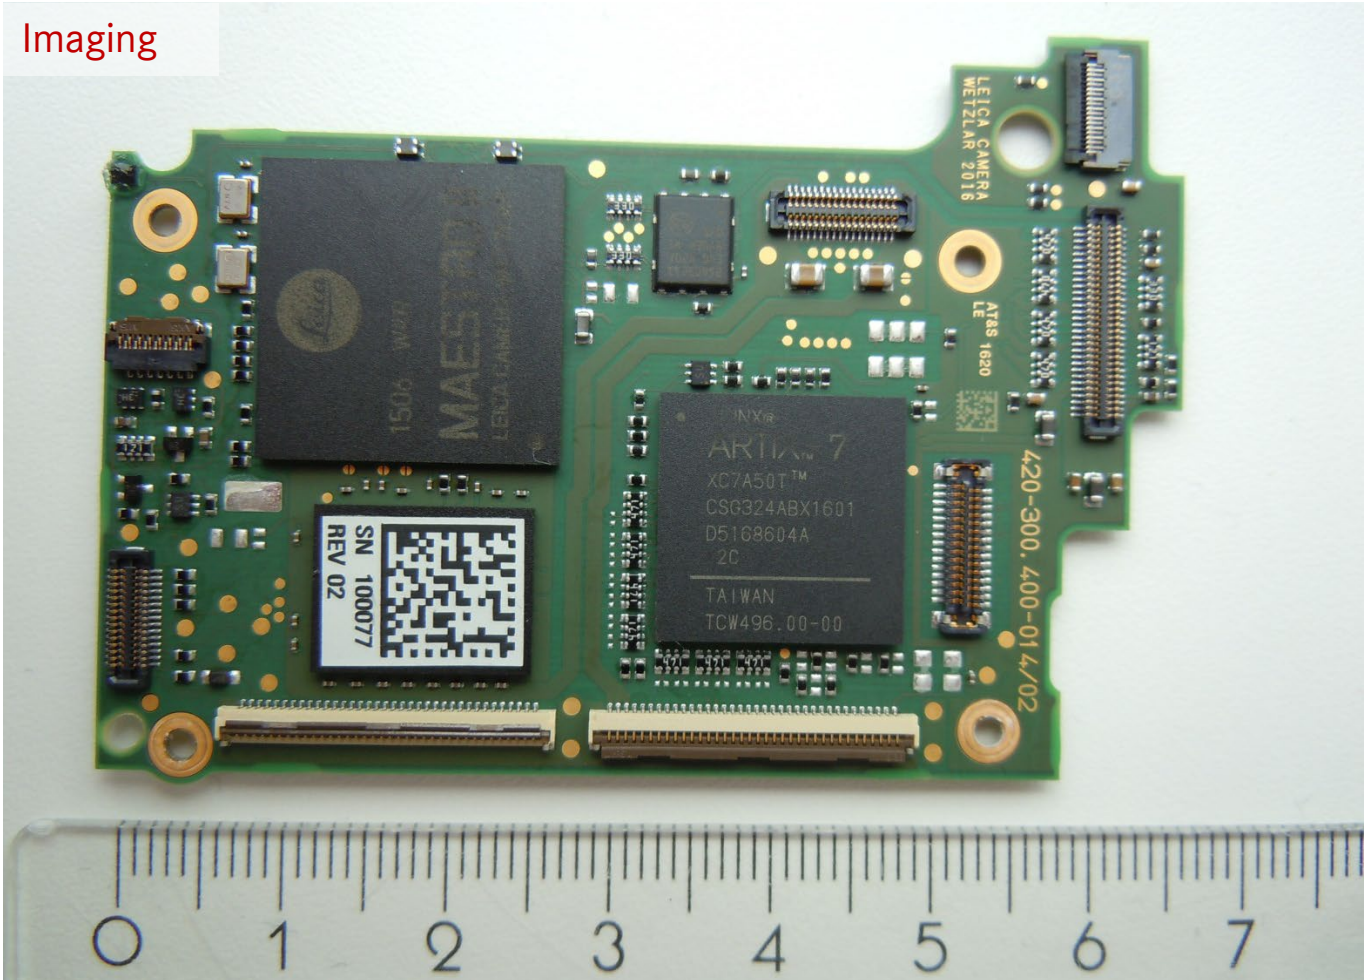

Photos Electronic – LEICA - Model 6376

Imaging

Photos Electronic - LEICA - Model 6376

Sensor Board

Photos Electronic – LEICA - Model 6376

Power

RS - LCD

Photos Electronic – LEICA - Model 6376

WLAN Antenna

Antenna Cable

DK Top Cover

H Mainboard

VSOK Shutter + Lens detection