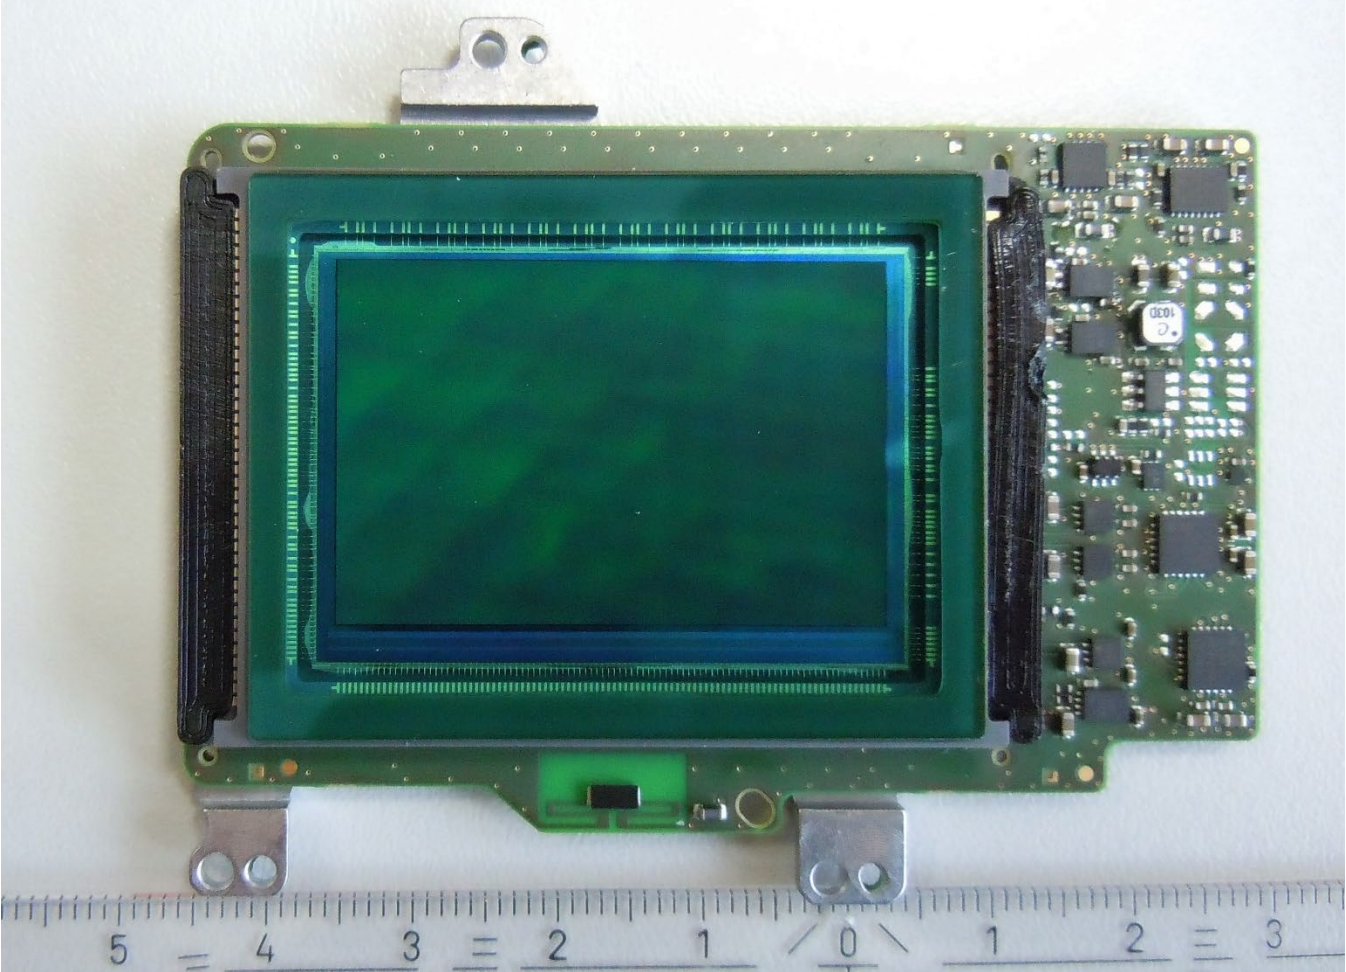

Photos Electronic – LEICA - Model 6376

Imaging

Photos Electronic - LEICA - Model 6376

Sensor Board

Photos Electronic – LEICA - Model 6376

Power

RS - LCD

Photos Electronic – LEICA - Model 6376

WLAN Antenna

Antenna Cable

DK Top Cover

H Mainboard

VSOK Shutter + Lens detection