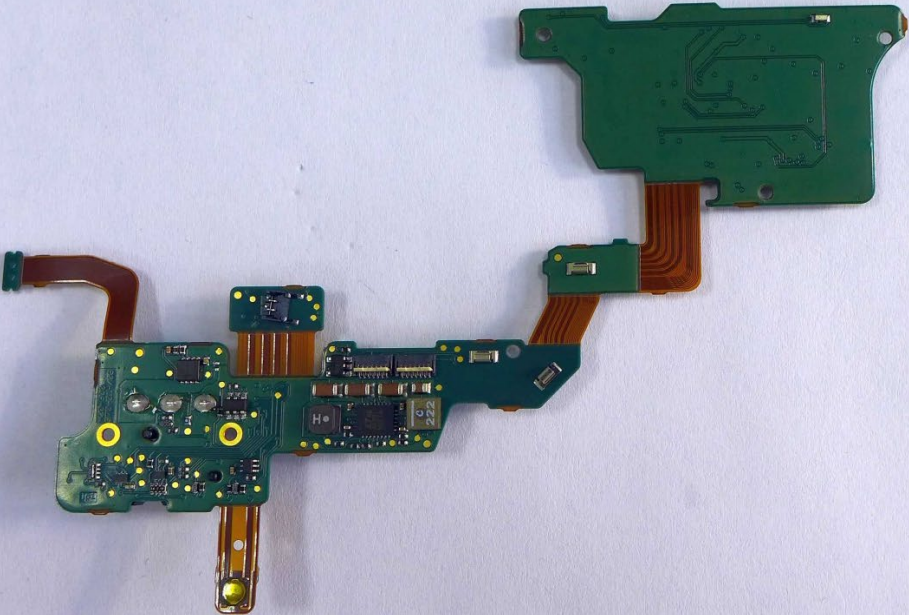

Photos Electronic – LEICA - Model 6376

Imaging

Photos Electronic - LEICA - Model 6376

Sensor Board

Photos Electronic – LEICA - Model 6376

Power

RS - LCD

Photos Electronic – LEICA - Model 6376

WLAN Antenna

Antenna Cable

DK Top Cover

H Mainboard

VSOK Shutter + Lens detection