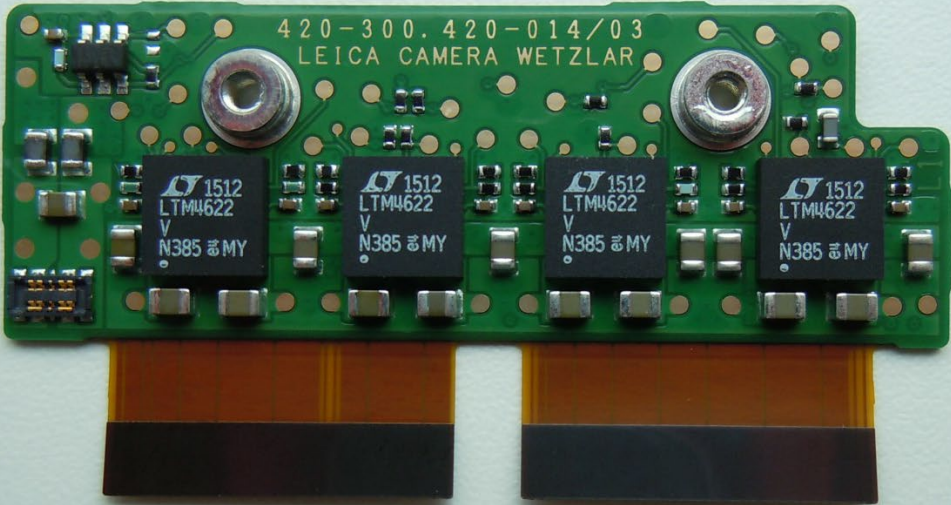

Photos Electronic – LEICA - Model 6376

Imaging

Photos Electronic - LEICA - Model 6376

Sensor Board

Photos Electronic – LEICA - Model 6376

Power

RS - LCD

Photos Electronic – LEICA - Model 6376

WLAN Antenna

Antenna Cable

DK Top Cover

H Mainboard

VSOK Shutter + Lens detection