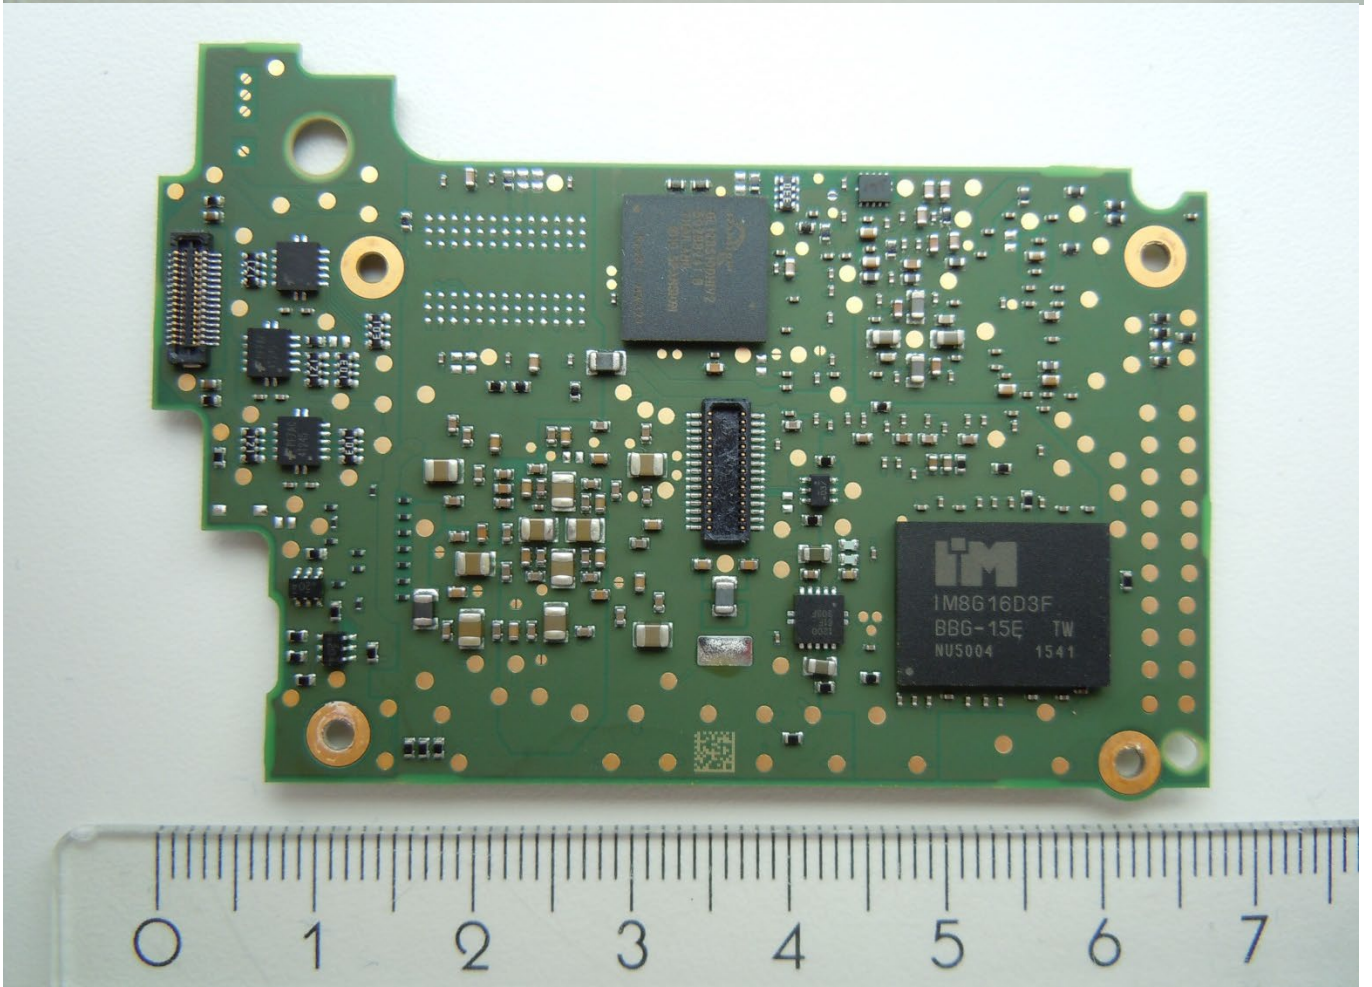

Photos Electronic – LEICA - Model 6376

Imaging

Photos Electronic - LEICA - Model 6376

Sensor Board

Photos Electronic – LEICA - Model 6376

Power

RS - LCD

Photos Electronic – LEICA - Model 6376

WLAN Antenna

Antenna Cable

DK Top Cover

H Mainboard

VSOK Shutter + Lens detection