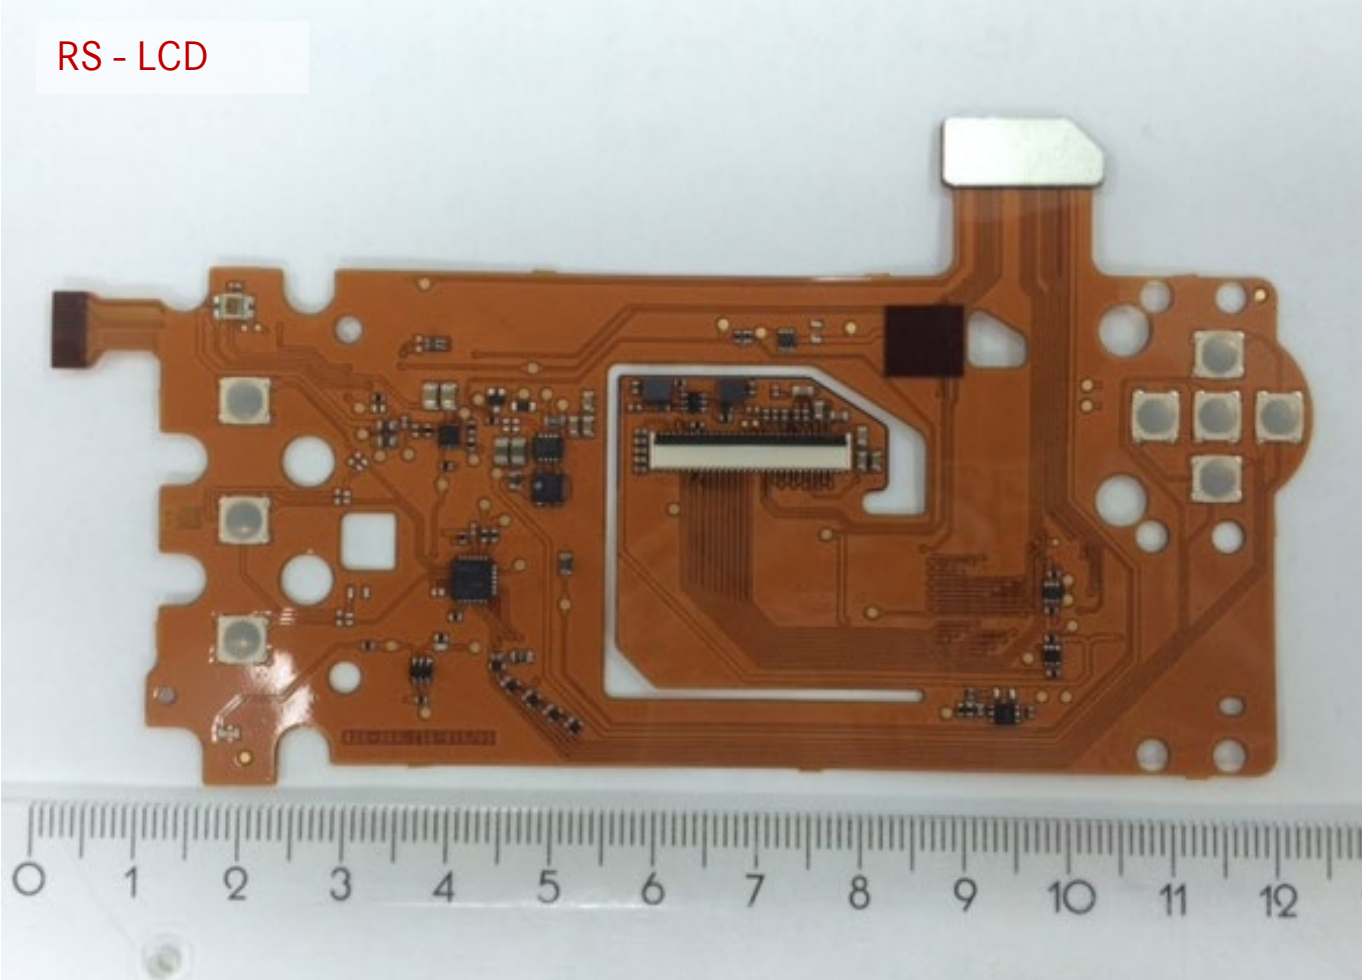

Photos Electronic – LEICA - Model 6376

Imaging

Photos Electronic - LEICA - Model 6376

Sensor Board

Photos Electronic – LEICA - Model 6376

Power

RS - LCD

Photos Electronic – LEICA - Model 6376

WLAN Antenna

Antenna Cable

DK Top Cover

H Mainboard

VSOK Shutter + Lens detection