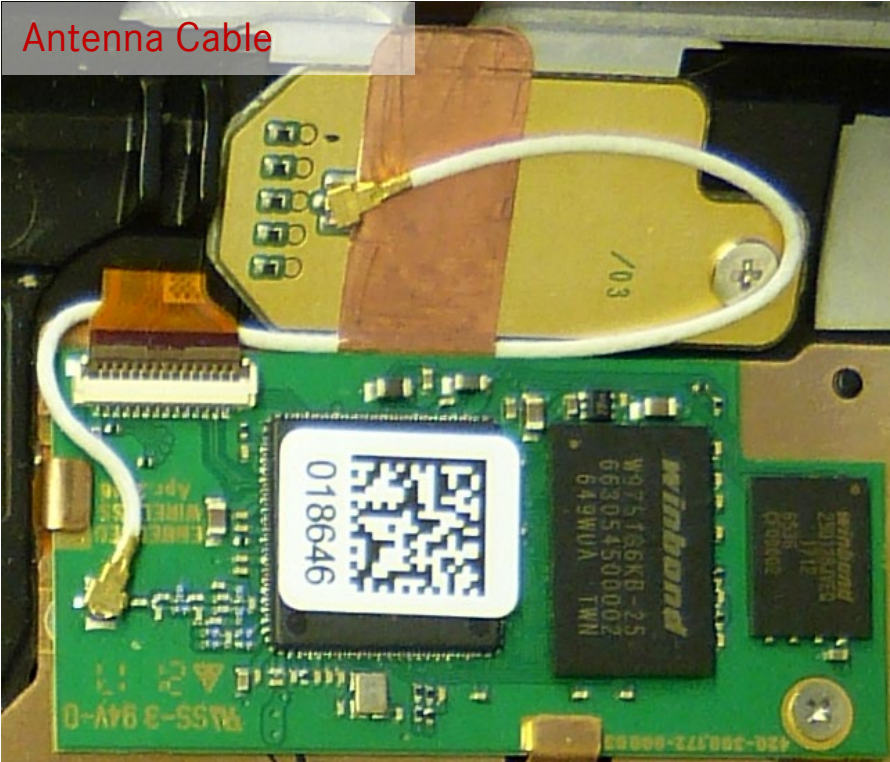

Photos Electronic – LEICA - Model 6376

Imaging

Photos Electronic - LEICA - Model 6376

Sensor Board

Photos Electronic – LEICA - Model 6376

Power

RS - LCD

Photos Electronic – LEICA - Model 6376

WLAN Antenna

Antenna Cable

DK Top Cover

H Mainboard

VSOK Shutter + Lens detection