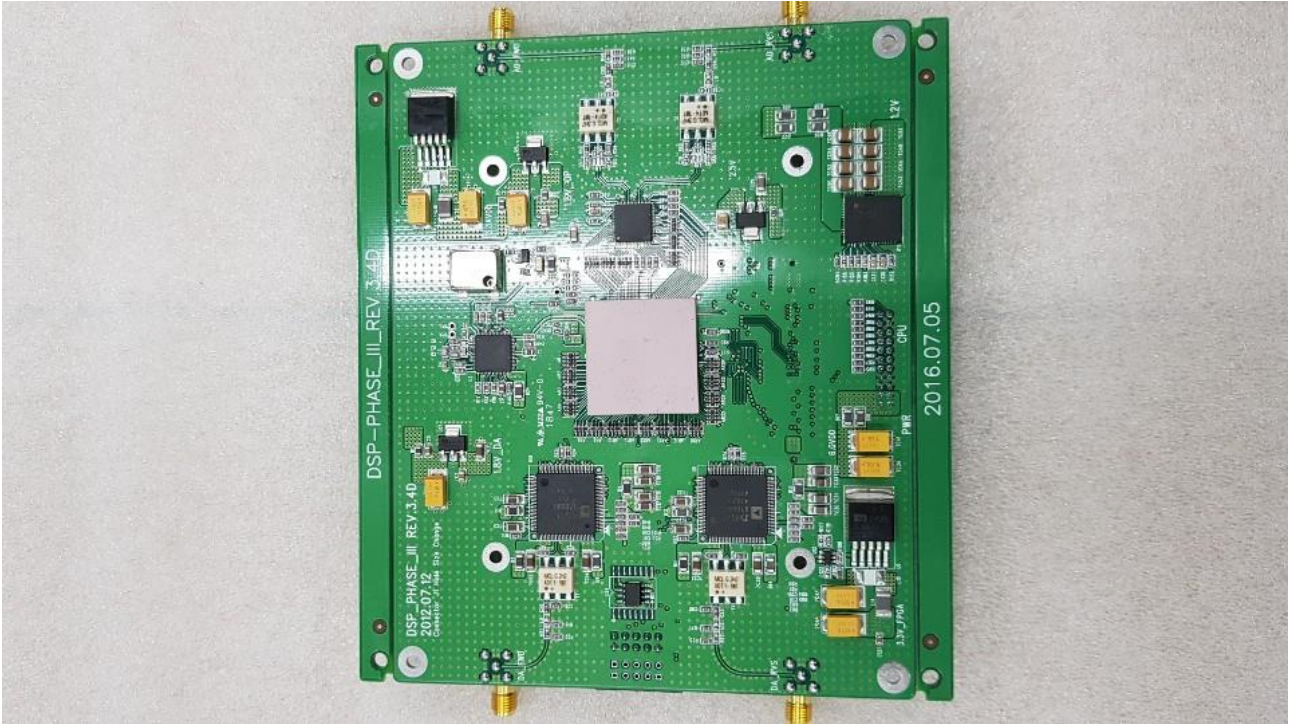

INTERNAL PHOTOGRAPHS

[SDR-AF UDC MODULE-1]

[SDR-AF UDC MODULE-2]

[SDR-AF-ADRF6410 B'd BOTTOM]

[SDR-AF-ADRF6410 B'd TOP]

[SDR-AF-CHANNEL BASE B'd BOTTOM]

[SDR-AF-CHANNEL BASE B'd TOP]

[SDR-AF-CHANNEL DHCP B'd]

[SDR-AF-CHANNEL LED B'd]

[SDR-AF-DSP B'd BOTTOM]

[SDR-AF-DSP B'd TOP]

[SDR-AF-DSP CTRL B'd BOTTOM]

[SDR-AF-DSP CTRL B'd TOP]

[SDR-AF-FWD HPA]

[SDR-AF-RVS HPA]

End of report