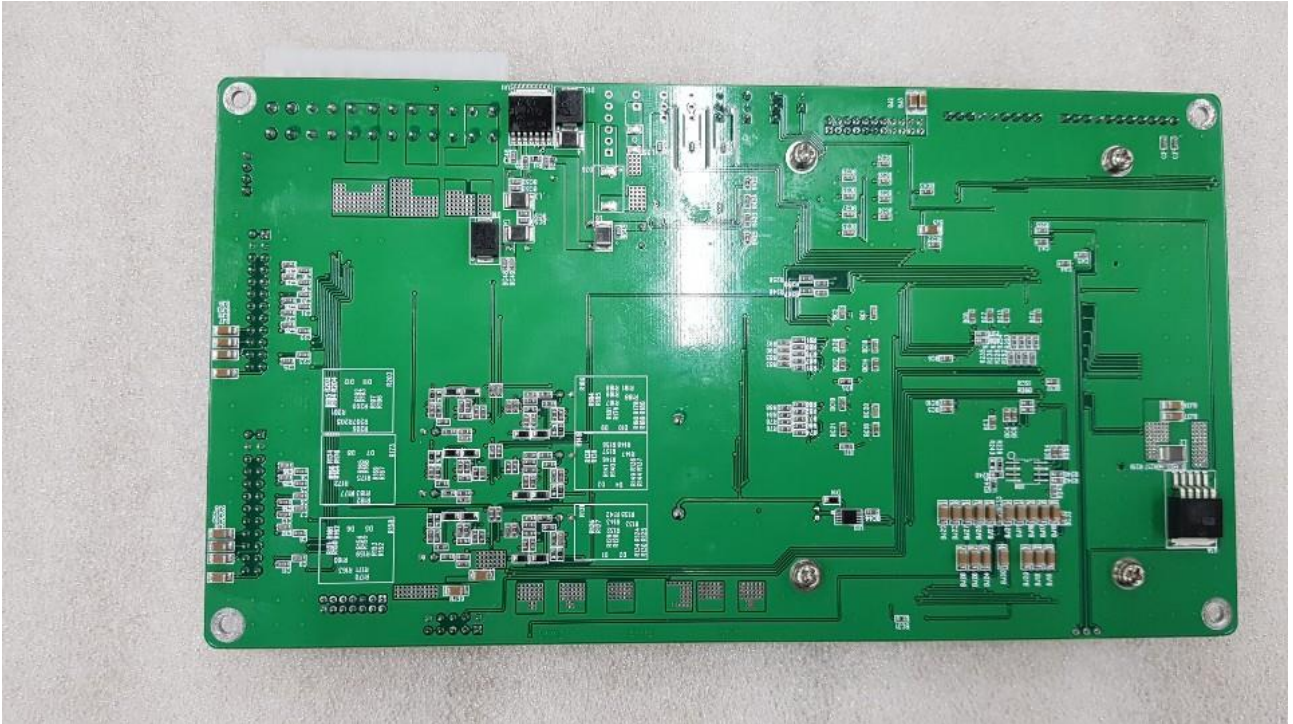

INTERNAL PHOTOGRAPHS

[SDR-AF UDC MODULE-1]

[SDR-AF UDC MODULE-2]

[SDR-AF-ADRF6410 B'd BOTTOM]

[SDR-AF-ADRF6410 B'd TOP]

[SDR-AF-CHANNEL BASE B'd BOTTOM]

[SDR-AF-CHANNEL BASE B'd TOP]

[SDR-AF-CHANNEL DHCP B'd]

[SDR-AF-CHANNEL LED B'd]

[SDR-AF-DSP B'd BOTTOM]

[SDR-AF-DSP B'd TOP]

[SDR-AF-DSP CTRL B'd BOTTOM]

[SDR-AF-DSP CTRL B'd TOP]

[SDR-AF-FWD HPA]

[SDR-AF-RVS HPA]

End of report