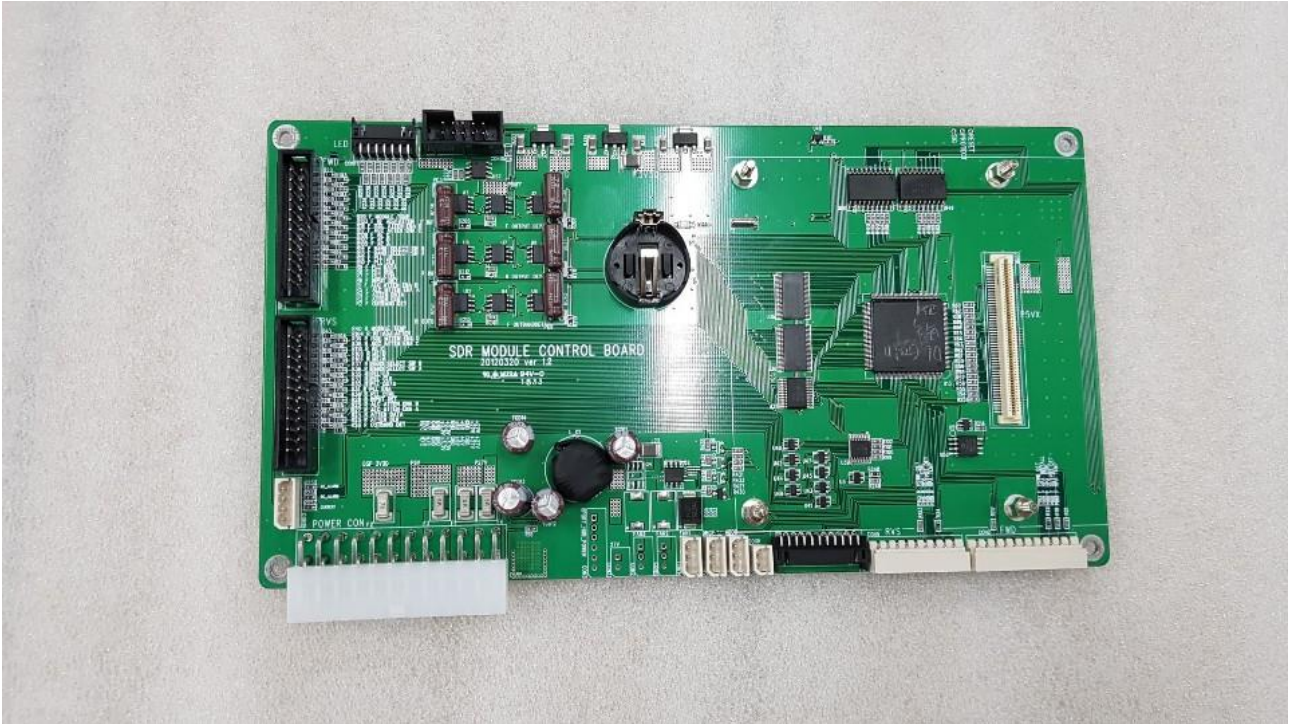

INTERNAL PHOTOGRAPHS

[SDR-AF UDC MODULE-1]

[SDR-AF UDC MODULE-2]

[SDR-AF-ADRF6410 B'd BOTTOM]

[SDR-AF-ADRF6410 B'd TOP]

[SDR-AF-CHANNEL BASE B'd BOTTOM]

[SDR-AF-CHANNEL BASE B'd TOP]

[SDR-AF-CHANNEL DHCP B'd]

[SDR-AF-CHANNEL LED B'd]

[SDR-AF-DSP B'd BOTTOM]

[SDR-AF-DSP B'd TOP]

[SDR-AF-DSP CTRL B'd BOTTOM]

[SDR-AF-DSP CTRL B'd TOP]

[SDR-AF-FWD HPA]

[SDR-AF-RVS HPA]

End of report