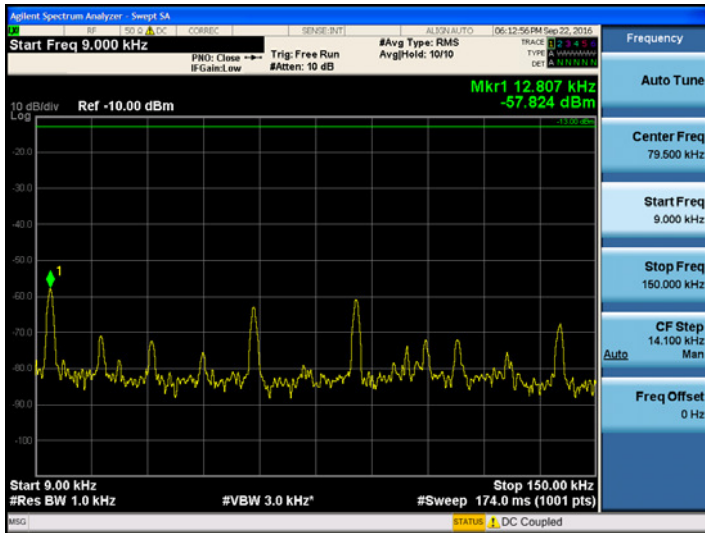

[Downlink_450.5 MHz]

9kHz ~ 150kHz

150kHz ~ 30MHz

30MHz ~ 1GHz

1 GHz ~ 5.2 GHz

[Downlink_469.5 MHz]

9kHz ~ 150kHz

150kHz ~ 30MHz