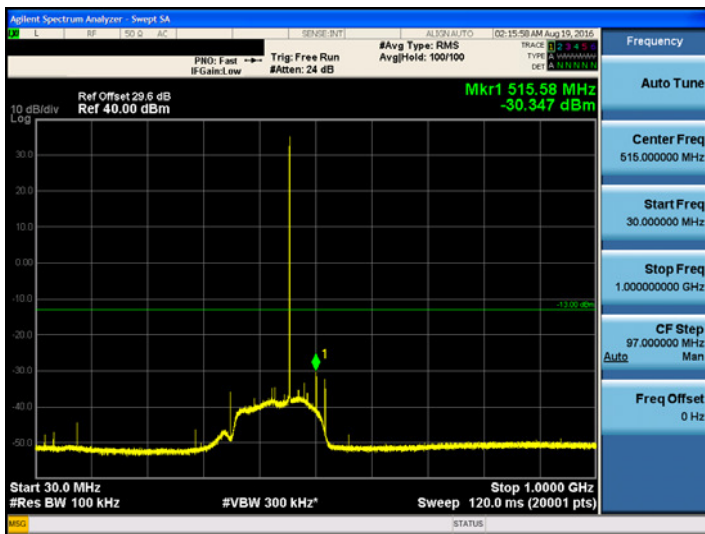

30MHz ~ 1GHz