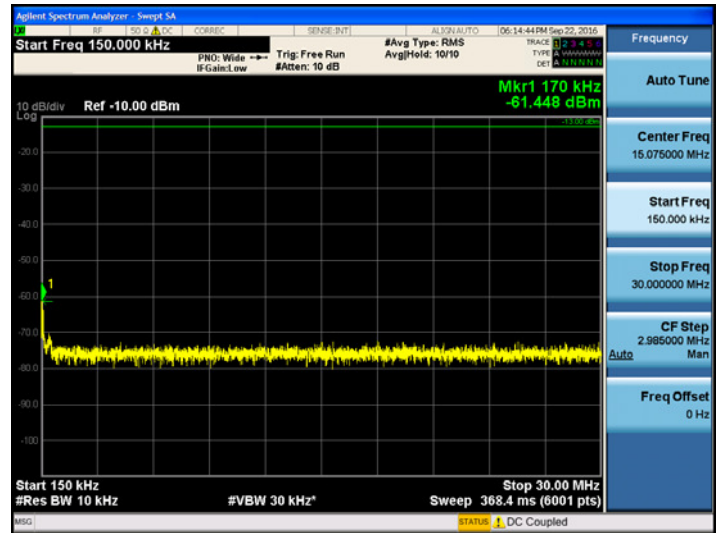

[Downlink_450.5 MHz]

9kHz ~ 150kHz

150kHz ~ 30MHz

30MHz ~ 1GHz

1 GHz ~ 5.2 GHz

[Downlink_469.5 MHz]

9kHz ~ 150kHz

150kHz ~ 30MHz