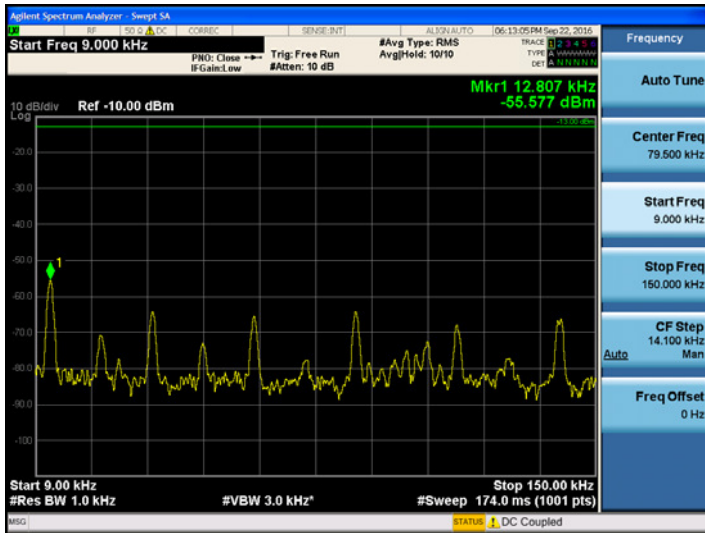

[Downlink_491.0 MHz]

9kHz ~ 150kHz