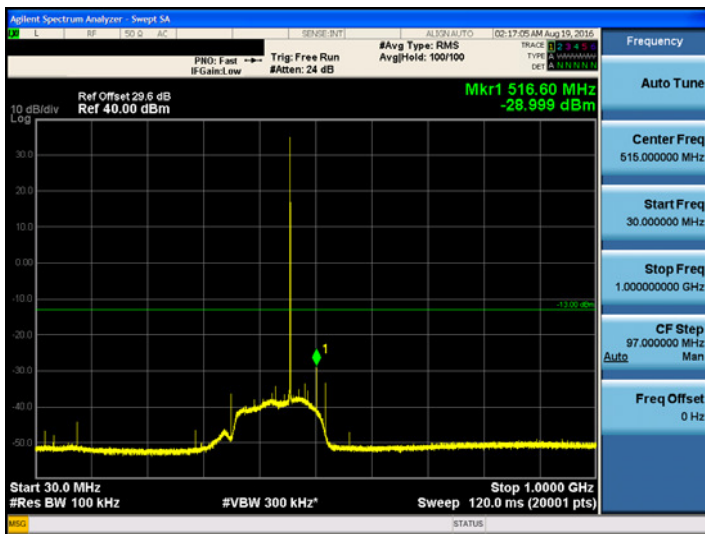

30MHz ~ 1GHz

1 GHz ~ 5.2 GHz

[Downlink_470.5 MHz]

9kHz ~ 150kHz

150kHz ~ 30MHz

30MHz ~ 1GHz

1 GHz ~ 5.2 GHz

[Downlink_491.0 MHz]