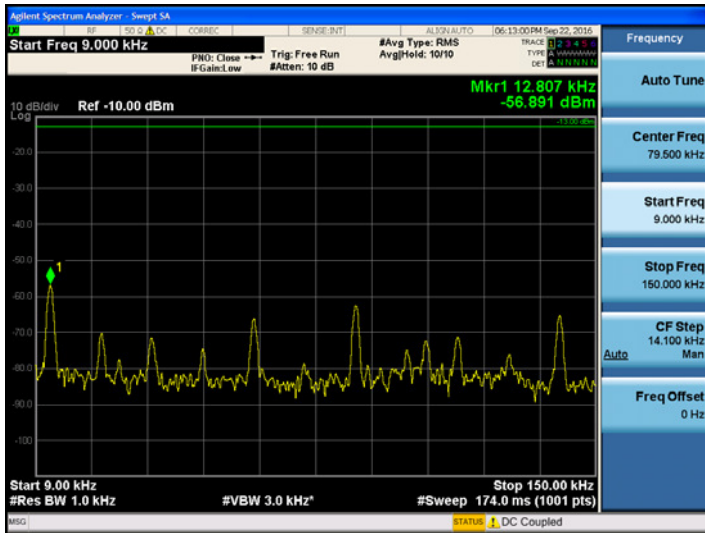

30MHz ~ 1GHz

1 GHz ~ 5.2 GHz

[Downlink_470.5 MHz]

9kHz ~ 150kHz

150kHz ~ 30MHz

30MHz ~ 1GHz

1 GHz ~ 5.2 GHz

[Downlink_491.0 MHz]