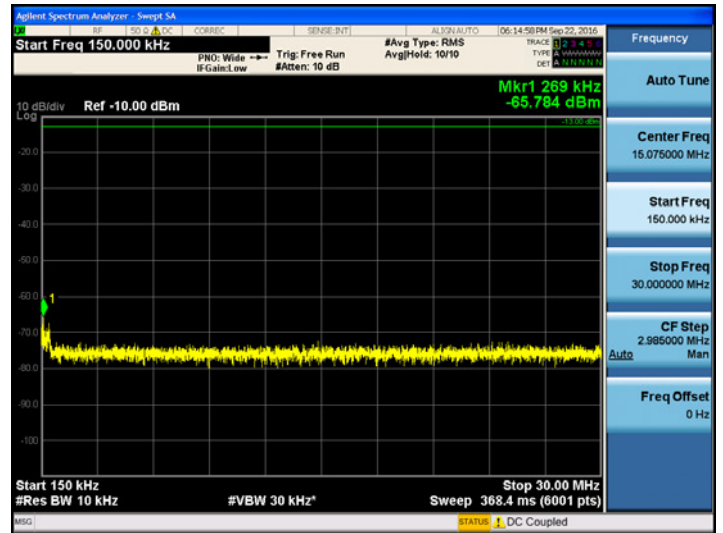

150kHz ~ 30MHz