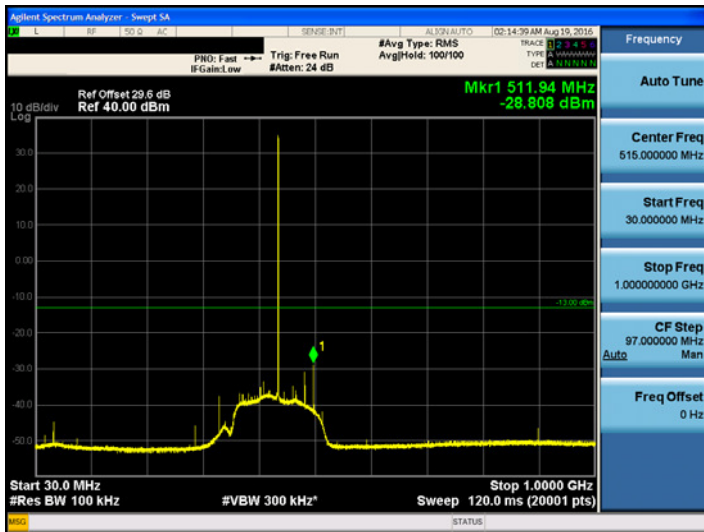

[Downlink_450.5 MHz]

9kHz ~ 150kHz

150kHz ~ 30MHz

30MHz ~ 1GHz

1 GHz ~ 5.2 GHz

[Downlink_469.5 MHz]

9kHz ~ 150kHz

150kHz ~ 30MHz