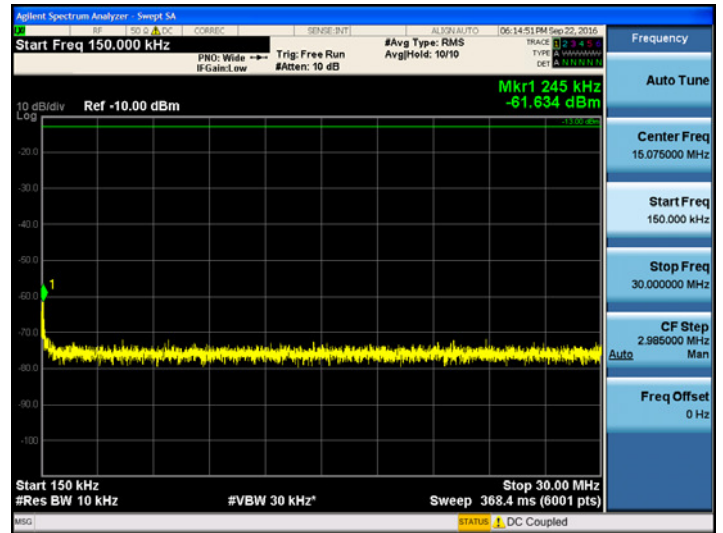

30MHz ~ 1GHz

1 GHz ~ 5.2 GHz

[Downlink_470.5 MHz]

9kHz ~ 150kHz

150kHz ~ 30MHz

30MHz ~ 1GHz

1 GHz ~ 5.2 GHz

[Downlink_491.0 MHz]