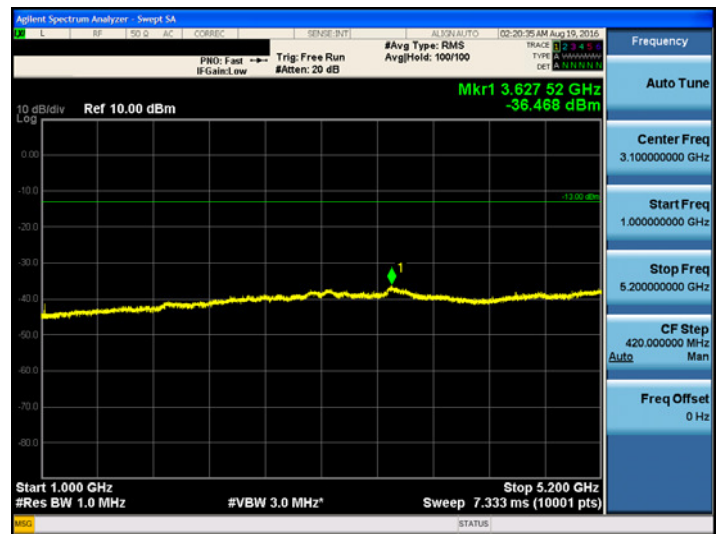

30MHz ~ 1GHz

1 GHz ~ 5.2 GHz

[Downlink_470.5 MHz]

9kHz ~ 150kHz

150kHz ~ 30MHz

30MHz ~ 1GHz

1 GHz ~ 5.2 GHz

[Downlink_491.0 MHz]