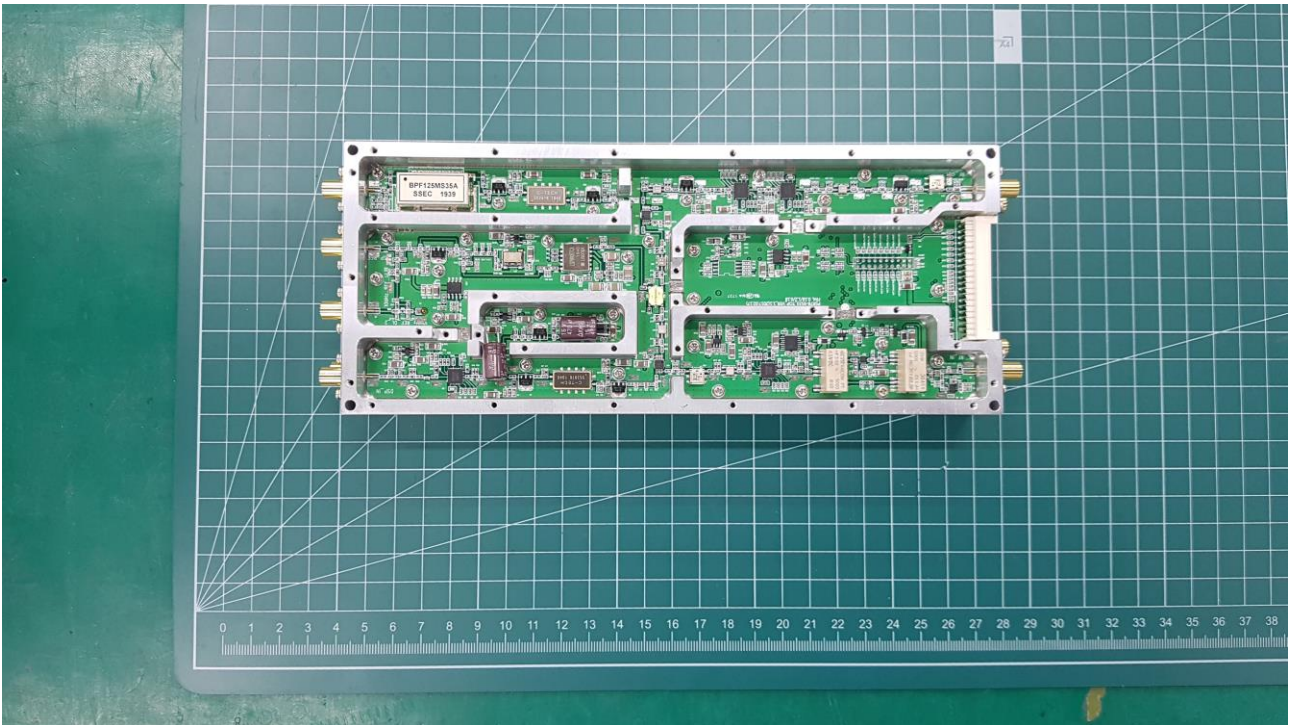

INTERNAL PHOTOGRAPHS

[410T-DPS_TOP]

[410T-DSP_BOT]

[ADRF-SAMA-5_BOT]

[ADRF-SAMA-5_TOP]

[Annunciator-8LED B'd_v1.1_BOT]

[Annunciator-8LED B'd_v1.1_TOP]

[DL UDC-1]

[DL UDC-2]

[FiRe-PSR-VU CTRL B'd_BOT]

[FiRe-PSR-VU-CTRL B'd_TOP]

[HPA]

[LED B'd]

[PSR-AAI B'd_v1.1_BOT]

[PSR-AAI B'd_v1.1_TOP]

[UL UDC-1]