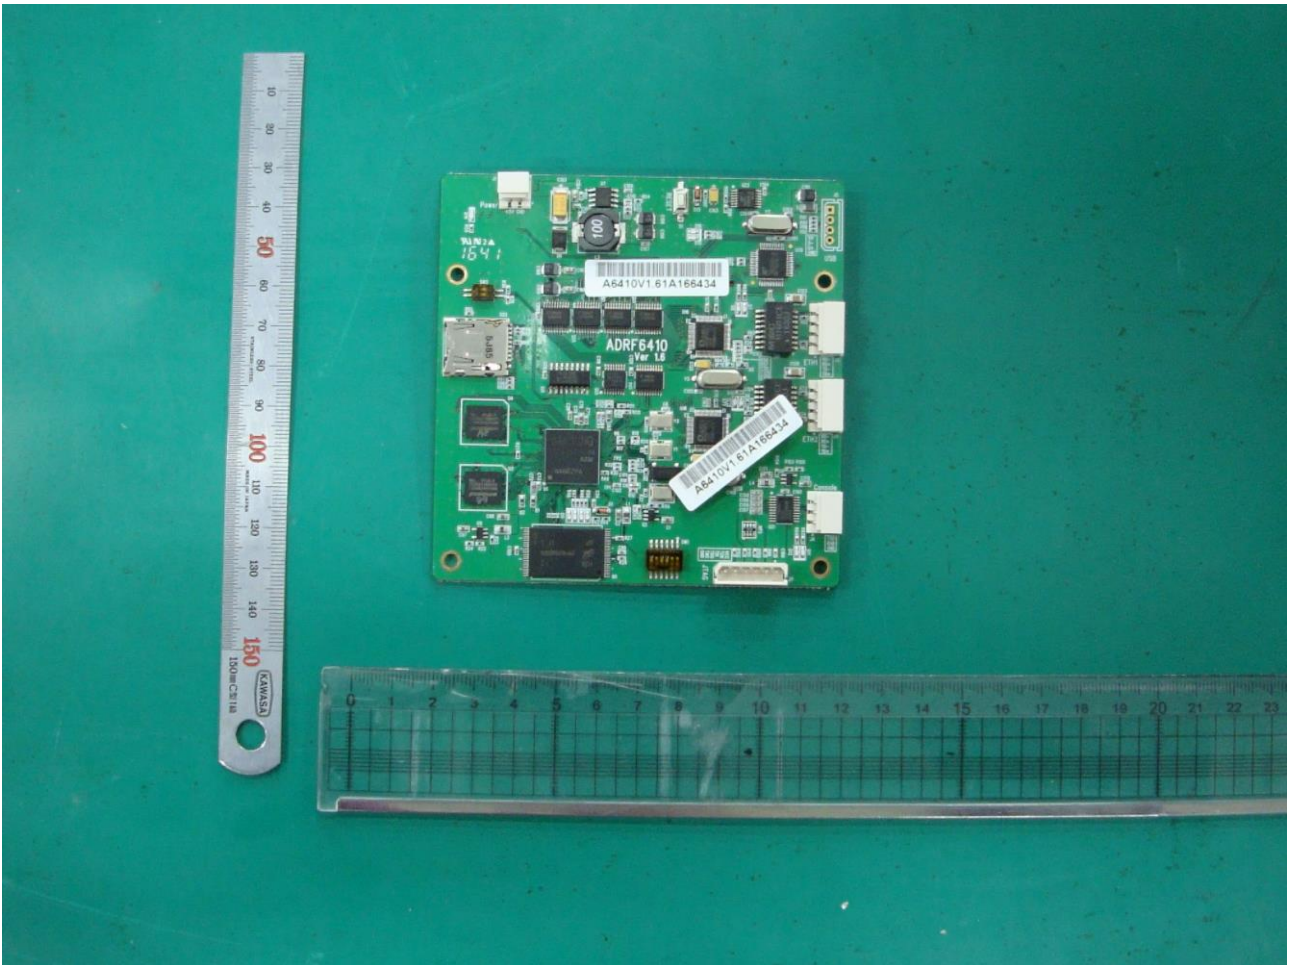

INTERNAL PHOTOGRAPHS

[410T-DPS_TOP]

[410T-DSP_BOT]

[ADRF-SAMA-5_BOT]

[ADRF-SAMA-5_TOP]

[Annunciator-8LED B'd_v1.1_BOT]

[Annunciator-8LED B'd_v1.1_TOP]

[DL UDC-1]

[DL UDC-2]

[FiRe-PSR-VU CTRL B'd_BOT]

[FiRe-PSR-VU-CTRL B'd_TOP]

[HPA]

[LED B'd]

[PSR-AAI B'd_v1.1_BOT]

[PSR-AAI B'd_v1.1_TOP]

[UL UDC-1]