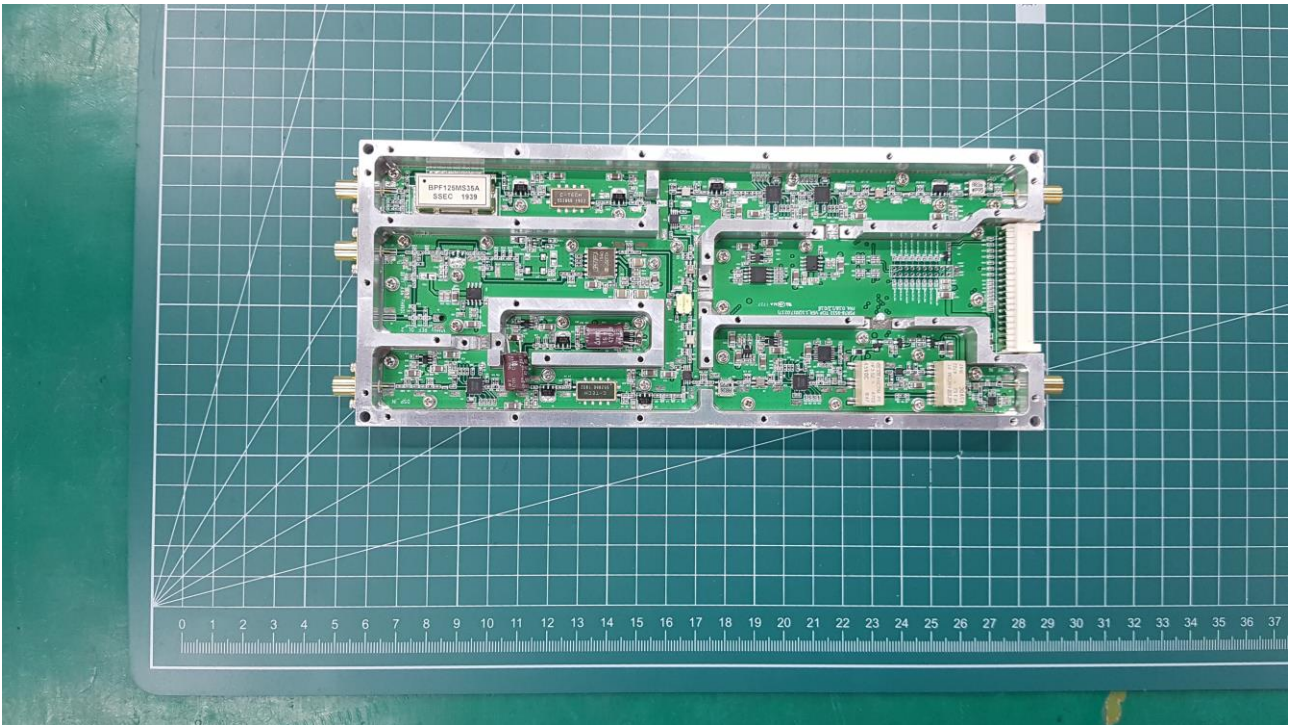

INTERNAL PHOTOGRAPHS

[410T-DPS_TOP]

[410T-DSP_BOT]

[ADRF-SAMA-5_BOT]

[ADRF-SAMA-5_TOP]

[Annunciator-8LED B'd_v1.1_BOT]

[Annunciator-8LED B'd_v1.1_TOP]

[DL UDC-1]

[DL UDC-2]

[FiRe-PSR-VU CTRL B'd_BOT]

[FiRe-PSR-VU-CTRL B'd_TOP]

[HPA]

[LED B'd]

[PSR-AAI B'd_v1.1_BOT]

[PSR-AAI B'd_v1.1_TOP]

[UL UDC-1]