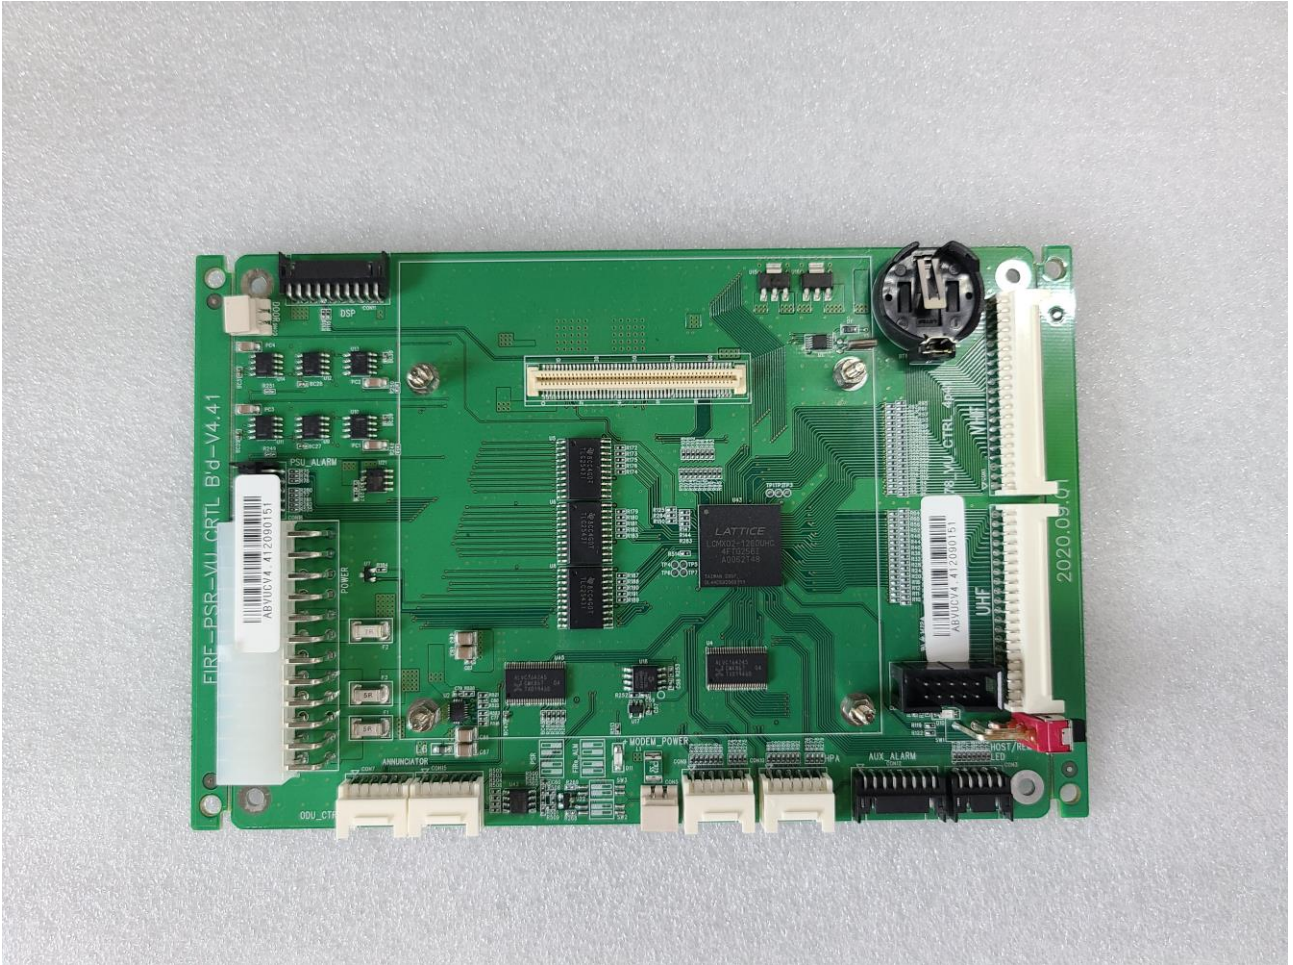

INTERNAL PHOTOGRAPHS

[410T-DPS_TOP]

[410T-DSP_BOT]

[ADRF-SAMA-5_BOT]

[ADRF-SAMA-5_TOP]

[Annunciator-8LED B'd_v1.1_BOT]

[Annunciator-8LED B'd_v1.1_TOP]

[DL UDC-1]

[DL UDC-2]

[FiRe-PSR-VU CTRL B'd_BOT]

[FiRe-PSR-VU-CTRL B'd_TOP]

[HPA]

[LED B'd]

[PSR-AAI B'd_v1.1_BOT]

[PSR-AAI B'd_v1.1_TOP]

[UL UDC-1]