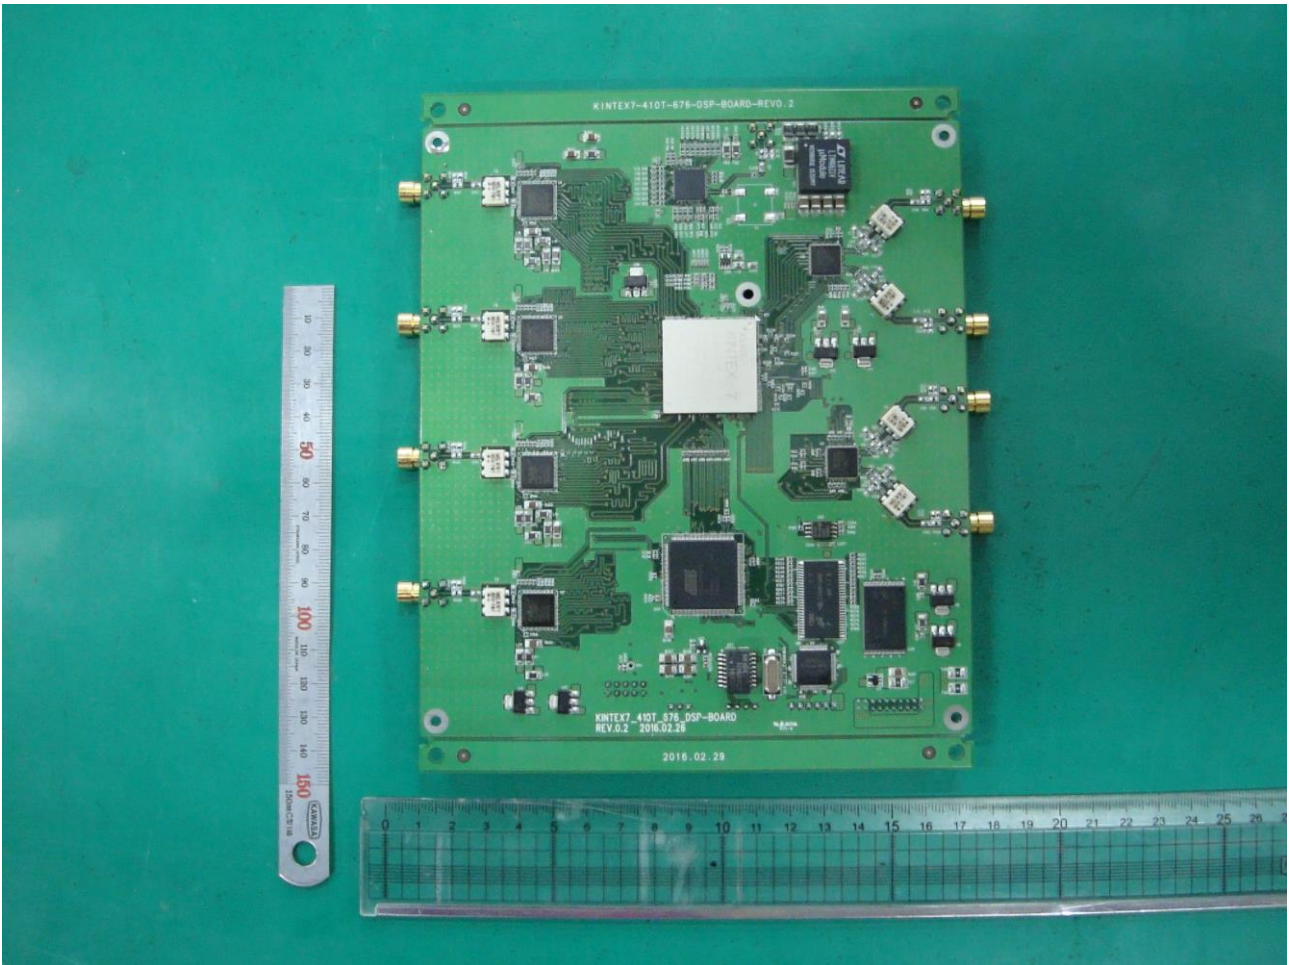

INTERNAL PHOTOGRAPHS

[410T-DPS_TOP]

[410T-DSP_BOT]

[ADRF-SAMA-5_BOT]

[ADRF-SAMA-5_TOP]

[Annunciator-8LED B'd_v1.1_BOT]

[Annunciator-8LED B'd_v1.1_TOP]

[DL UDC-1]

[DL UDC-2]

[FiRe-PSR-VU CTRL B'd_BOT]

[FiRe-PSR-VU-CTRL B'd_TOP]

[HPA]

[LED B'd]

[PSR-AAI B'd_v1.1_BOT]

[PSR-AAI B'd_v1.1_TOP]

[UL UDC-1]