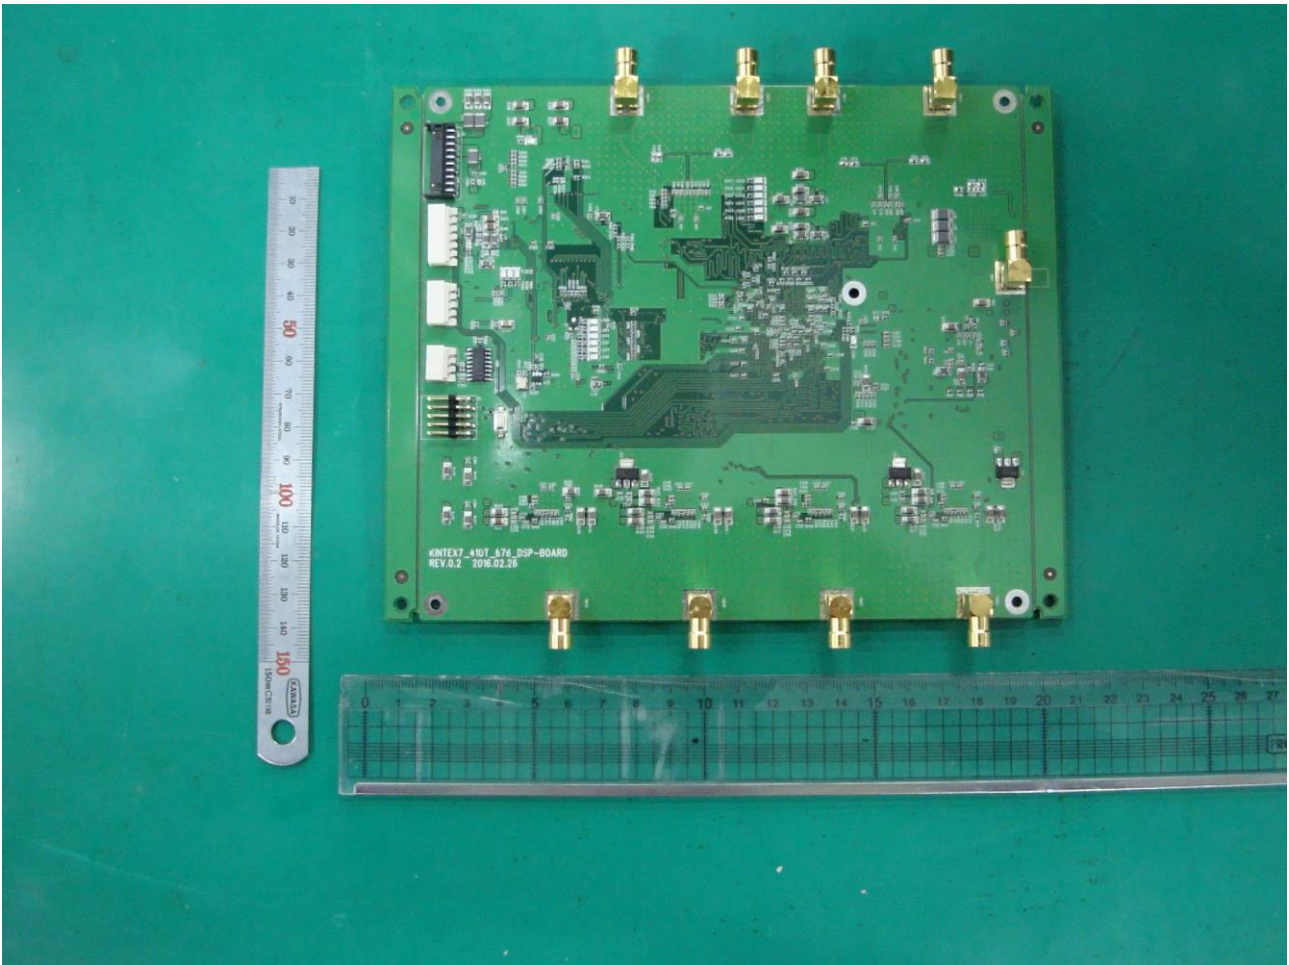

INTERNAL PHOTOGRAPHS

[410T-DPS_TOP]

[410T-DSP_BOT]

[ADRF-SAMA-5_BOT]

[ADRF-SAMA-5_TOP]

[Annunciator-8LED B'd_v1.1_BOT]

[Annunciator-8LED B'd_v1.1_TOP]

[DL UDC-1]

[DL UDC-2]

[FiRe-PSR-VU CTRL B'd_BOT]

[FiRe-PSR-VU-CTRL B'd_TOP]

[HPA]

[LED B'd]

[PSR-AAI B'd_v1.1_BOT]

[PSR-AAI B'd_v1.1_TOP]

[UL UDC-1]