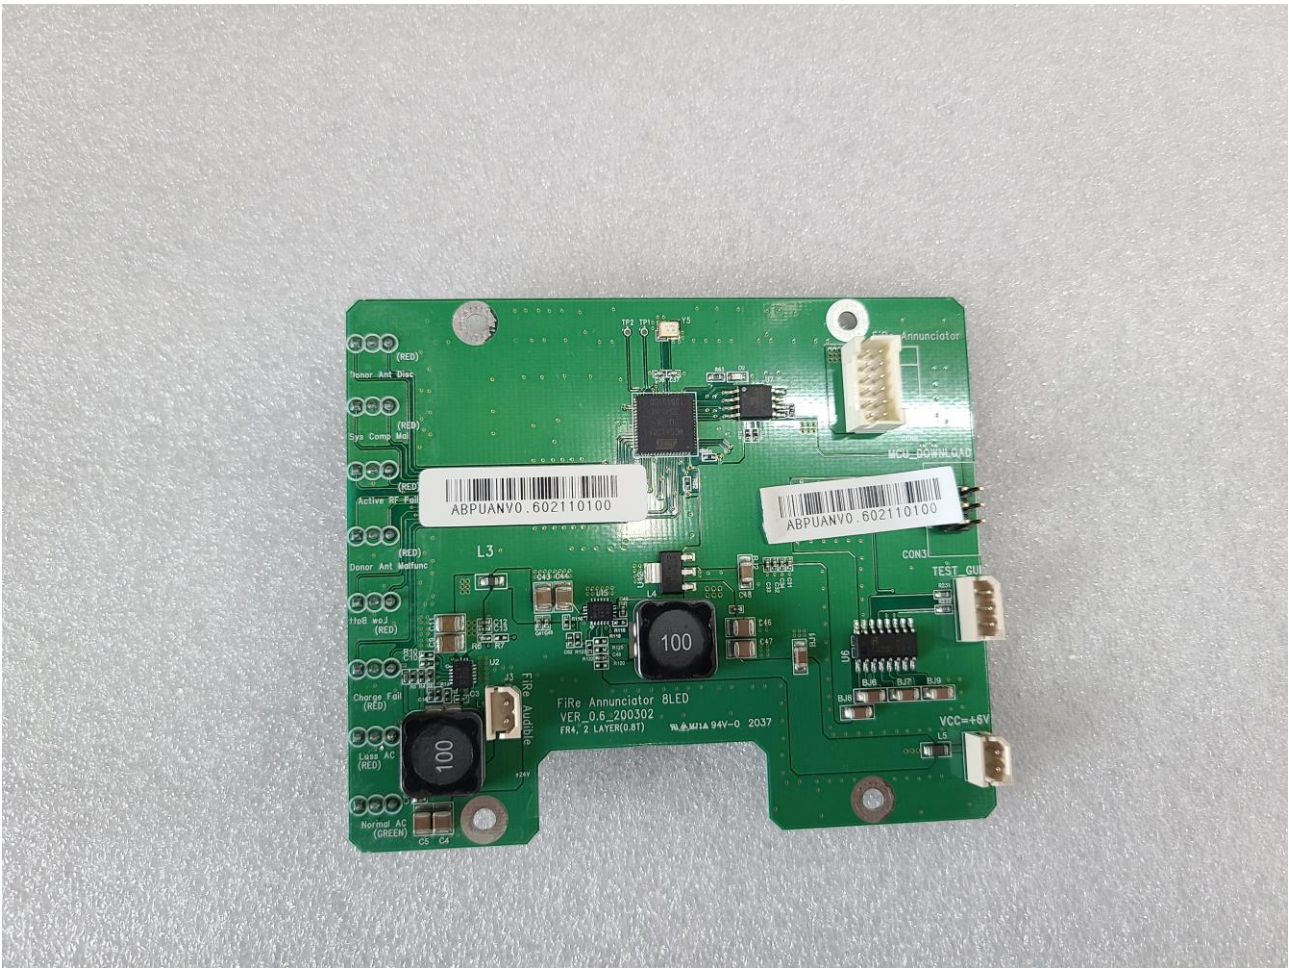

INTERNAL PHOTOGRAPHS

[410T-DPS_TOP]

[410T-DSP_BOT]

[ADRF-SAMA-5_BOT]

[ADRF-SAMA-5_TOP]

[Annunciator-8LED B'd_v1.1_BOT]

[Annunciator-8LED B'd_v1.1_TOP]

[DL UDC-1]

[DL UDC-2]

[FiRe-PSR-VU CTRL B'd_BOT]

[FiRe-PSR-VU-CTRL B'd_TOP]

[HPA]

[LED B'd]

[PSR-AAI B'd_v1.1_BOT]

[PSR-AAI B'd_v1.1_TOP]

[UL UDC-1]