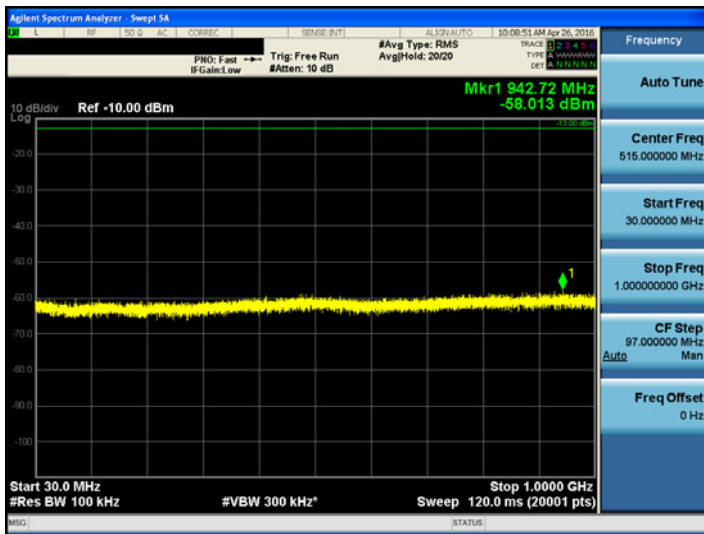

[PCS 1900 Downlink Middle]

9kHz ~ 150kHz

150kHz ~ 30MHz

30MHz ~ 1GHz

1GHz ~ 12.75GHz

12.75GHz ~ 26.5GHz

[PCS 1900 Downlink High]

9kHz ~ 150kHz

150kHz ~ 30MHz

30MHz ~ 1GHz

1GHz ~ 12.75GHz

12.75GHz ~ 26.5GHz

Downlink
AWS2100

[AWS2100 Downlink Low]

9kHz ~ 150kHz

150kHz ~ 30MHz