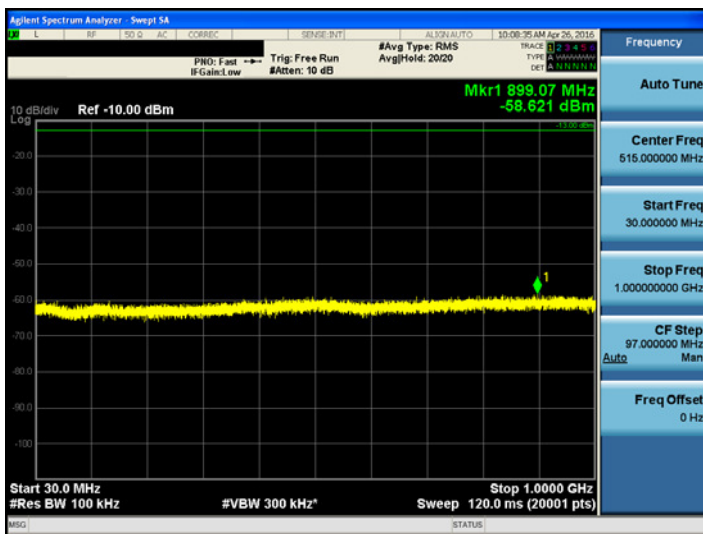

30MHz ~ 1GHz