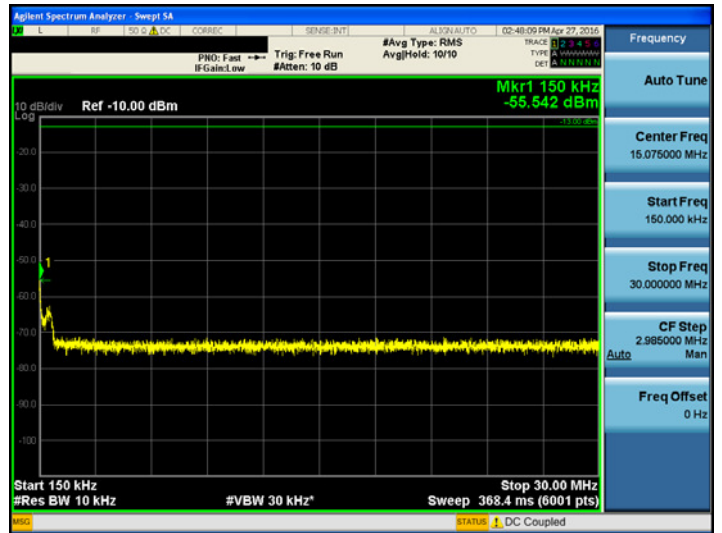

30MHz ~ 1GHz

1GHz ~ 12.75GHz

[700MHz _ Lower Uplink High]

9kHz ~ 150kHz

150kHz ~ 30MHz

30MHz ~ 1GHz

1GHz ~ 12.75GHz

Uplink
700 MHz Band Upper

[700MHz _LTE 10 MHz Upper Uplink Low]

9kHz ~ 150kHz

150kHz ~ 30MHz

30MHz ~ 1GHz

1GHz ~ 12.75GHz

700 MHz Band Upper

[700MHz _ Upper Downlink Mid]

9kHz ~ 150kHz