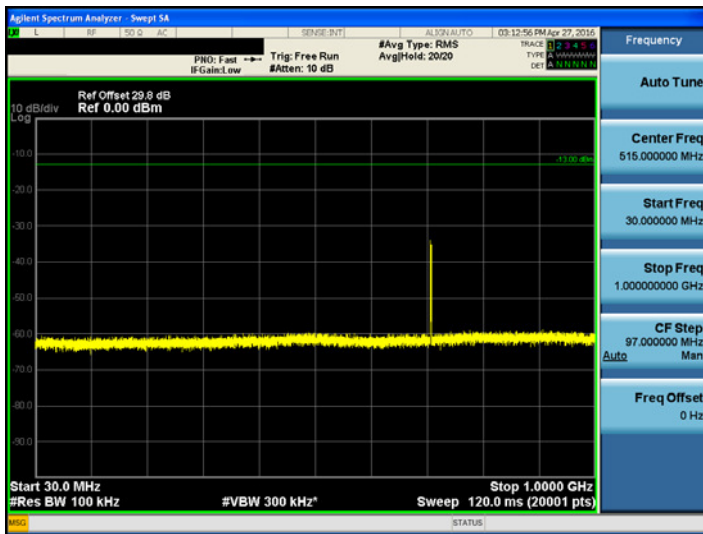

30MHz ~ 1GHz

1GHz ~ 12.75GHz

[700MHz _ Lower Uplink High]

9kHz ~ 150kHz

150kHz ~ 30MHz

30MHz ~ 1GHz

1GHz ~ 12.75GHz

Uplink
700 MHz Band Upper

[700MHz _LTE 10 MHz Upper Uplink Low]

9kHz ~ 150kHz

150kHz ~ 30MHz

30MHz ~ 1GHz

1GHz ~ 12.75GHz

700 MHz Band Upper

[700MHz _ Upper Downlink Mid]

9kHz ~ 150kHz