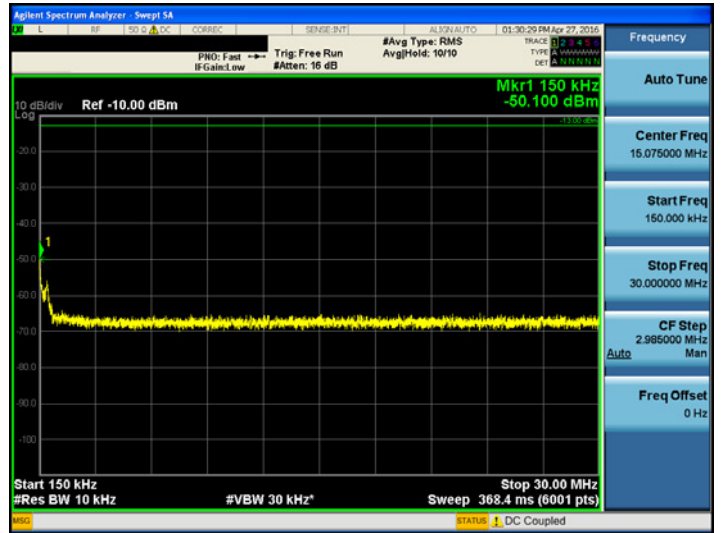

[700MHz _ Lower Downlink High]

9kHz ~ 150kHz

150kHz ~ 30MHz

30MHz ~ 1GHz

1GHz ~ 12.75GHz

Downlink
700 MHz Band Upper

[700MHz _ Upper Downlink Low]

9kHz ~ 150kHz