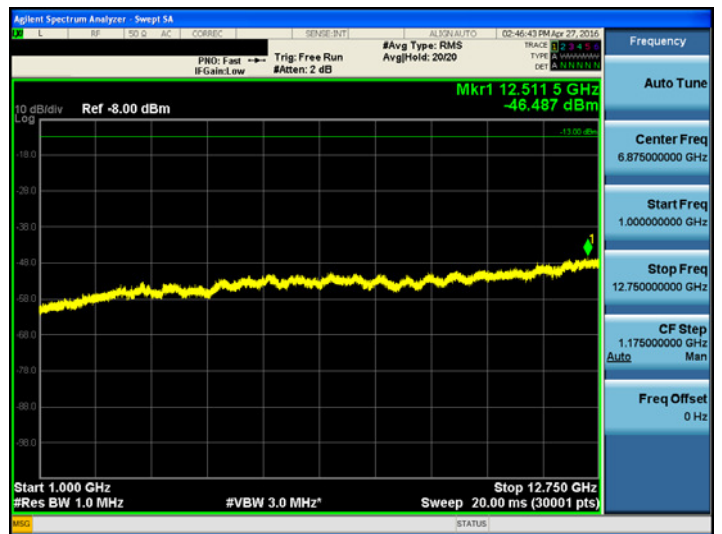

[700MHz _LTE 10 MHz Upper Uplink Low]

9kHz ~ 150kHz

150kHz ~ 30MHz

30MHz ~ 1GHz

1GHz ~ 12.75GHz

700 MHz Band Upper

[700MHz _ Upper Downlink Mid]

9kHz ~ 150kHz

Uplink
SMR800&Cellular 850

[SMR800&Cellular 850 Uplink Low]

9kHz ~ 150kHz

150kHz ~ 30MHz

30MHz ~ 1GHz

1GHz ~ 12.75GHz

SMR800&Cellular 850

[SMR800&Cellular 850 Uplink Mid]