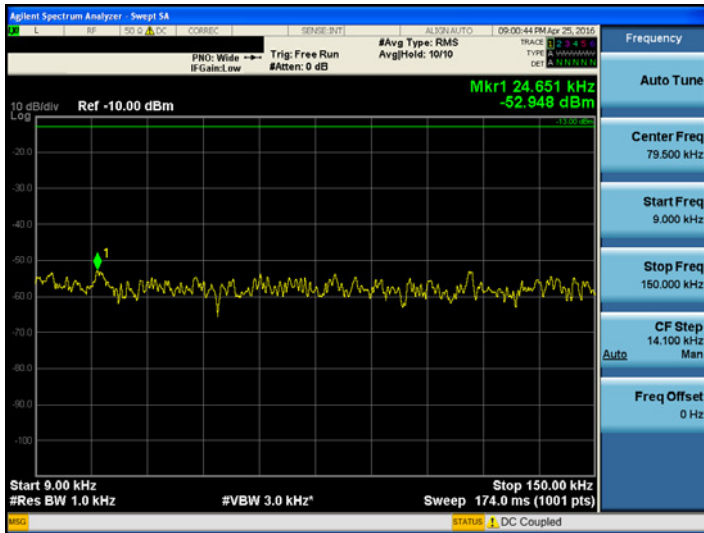

150kHz ~ 30MHz

30MHz ~ 1GHz

1GHz ~ 12.75GHz

12.75GHz ~ 26.5GHz

Downlink
AWS2100

[AWS2100 Downlink Low]

9kHz ~ 150kHz

150kHz ~ 30MHz