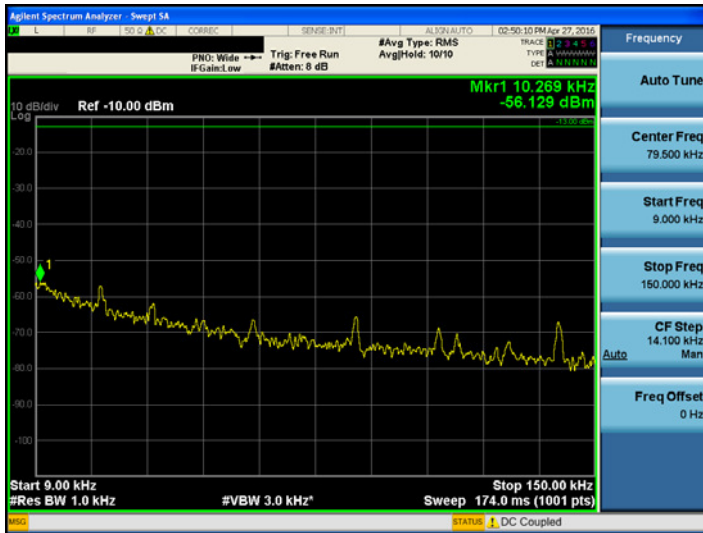

[700MHz _LTE 10 MHz Upper Uplink Low]

9kHz ~ 150kHz

150kHz ~ 30MHz

30MHz ~ 1GHz

1GHz ~ 12.75GHz

700 MHz Band Upper

[700MHz _ Upper Downlink Mid]

9kHz ~ 150kHz

Uplink
SMR800&Cellular 850

[SMR800&Cellular 850 Uplink Low]

9kHz ~ 150kHz

150kHz ~ 30MHz

30MHz ~ 1GHz

1GHz ~ 12.75GHz

SMR800&Cellular 850

[SMR800&Cellular 850 Uplink Mid]