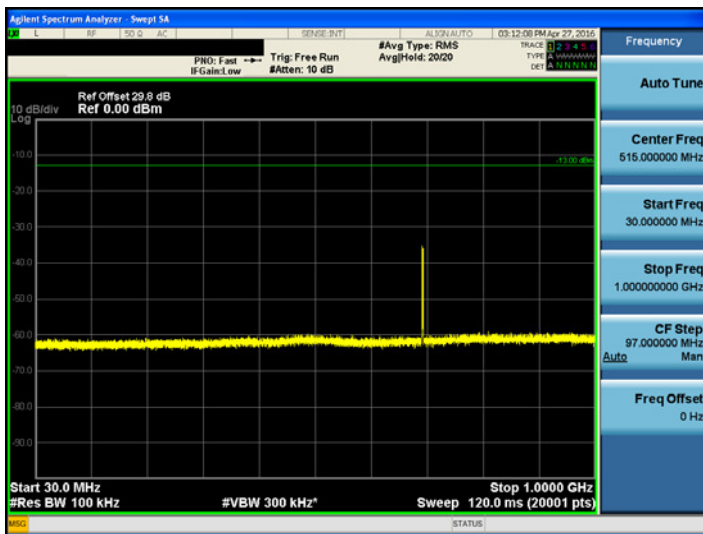

[700MHz _ Lower Uplink Low]

9kHz ~ 150kHz

150kHz ~ 30MHz

30MHz ~ 1GHz

1GHz ~ 12.75GHz

[700MHz _ Lower Uplink Mid]

9kHz ~ 150kHz

150kHz ~ 30MHz