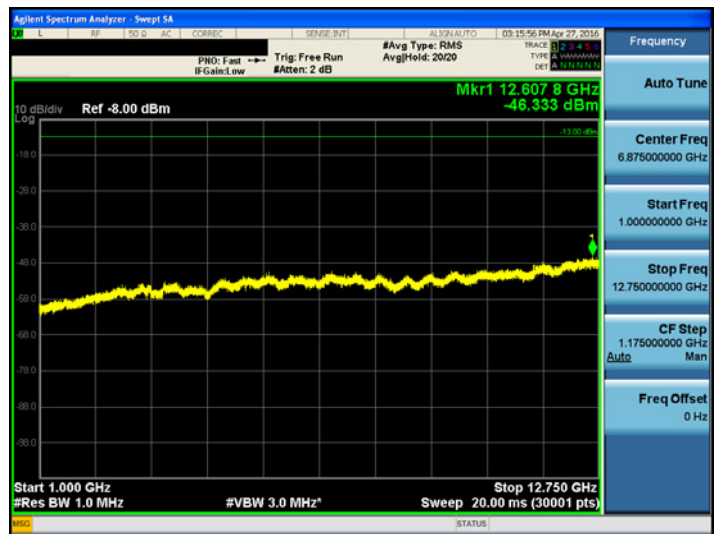

[700MHz _ Lower Uplink Low]

9kHz ~ 150kHz

150kHz ~ 30MHz

30MHz ~ 1GHz

1GHz ~ 12.75GHz

[700MHz _ Lower Uplink Mid]

9kHz ~ 150kHz

150kHz ~ 30MHz