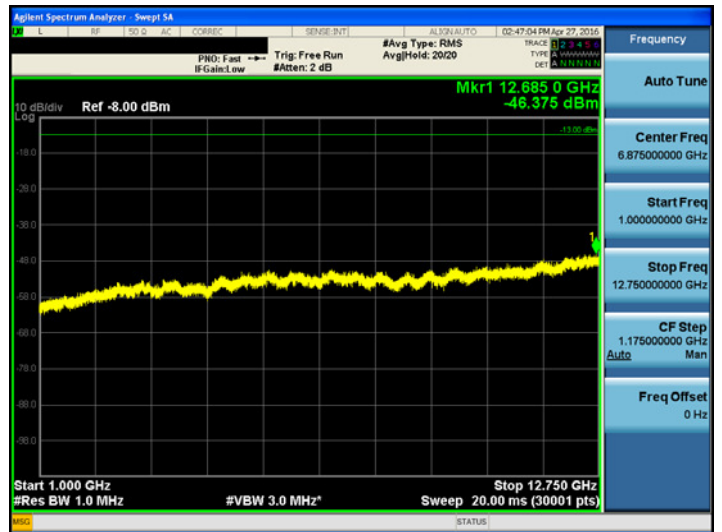

1GHz ~ 12.75GHz