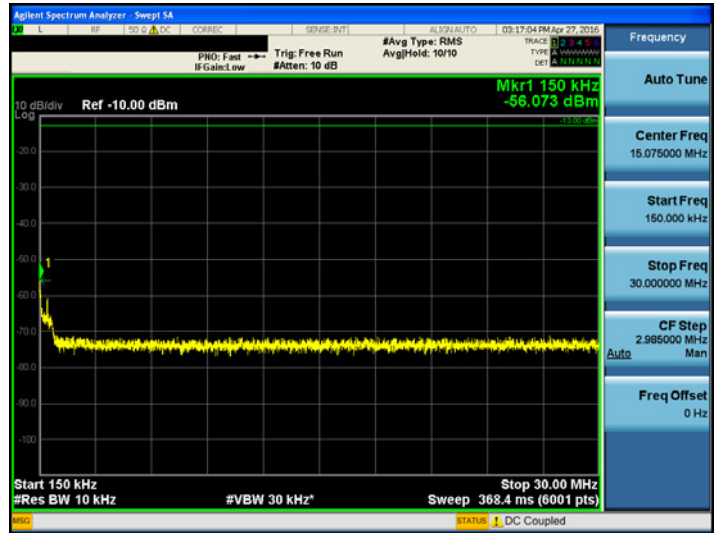

30MHz ~ 1GHz

1GHz ~ 12.75GHz

[700MHz _ Lower Uplink High]

9kHz ~ 150kHz

150kHz ~ 30MHz

30MHz ~ 1GHz

1GHz ~ 12.75GHz

Uplink
700 MHz Band Upper

[700MHz _LTE 10 MHz Upper Uplink Low]

9kHz ~ 150kHz

150kHz ~ 30MHz

30MHz ~ 1GHz

1GHz ~ 12.75GHz

700 MHz Band Upper

[700MHz _ Upper Downlink Mid]

9kHz ~ 150kHz