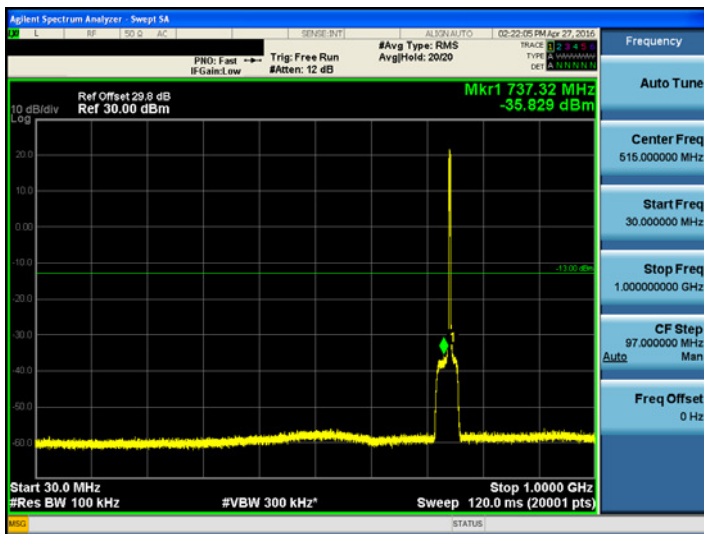

30MHz ~ 1GHz