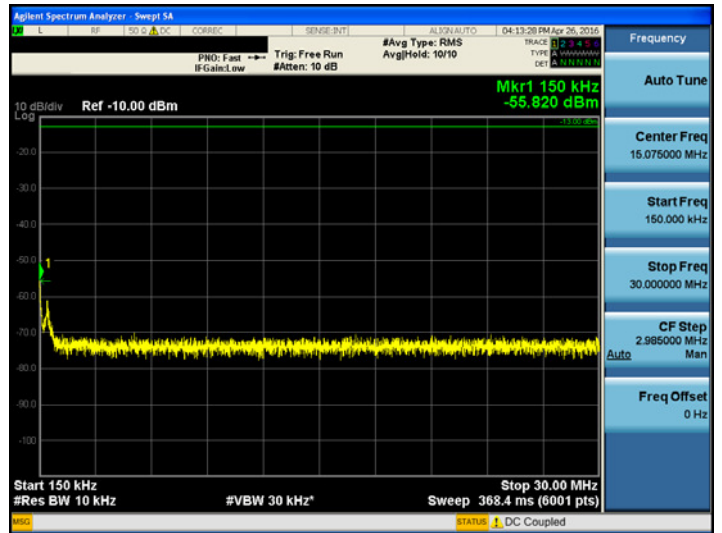

150kHz ~ 30MHz