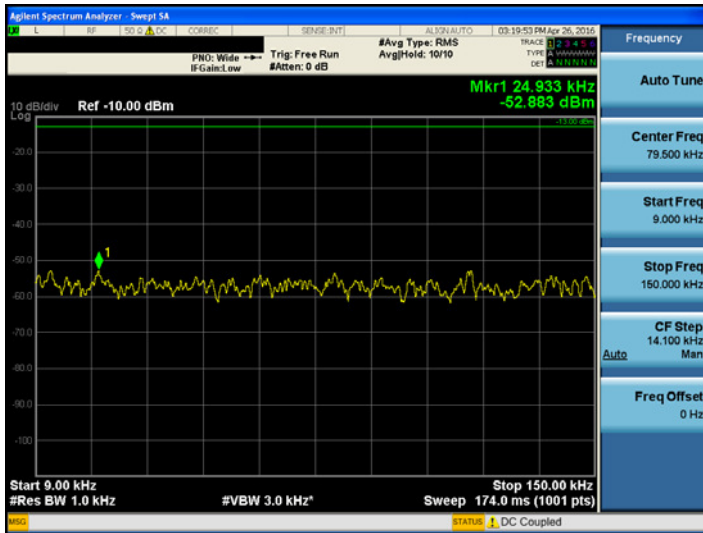

1GHz ~ 12.75GHz

[700MHz _ Upper Downlink High]

9kHz ~ 150kHz

150kHz ~ 30MHz

30MHz ~ 1GHz

1GHz ~ 12.75GHz

Downlink

SMR800&Cellular 850(862 MHz ~ 893 MHz)

[SMR800&Cellular 850 (862 MHz ~ 893 MHz) Downlink Low]

9kHz ~ 150kHz

150kHz ~ 30MHz

30MHz ~ 1GHz

1GHz ~ 12.75GHz

SMR800&Cellular 850(862 MHz ~ 893 MHz)

[SMR800&Cellular 850 (862 MHz ~ 893 MHz) Downlink Mid]