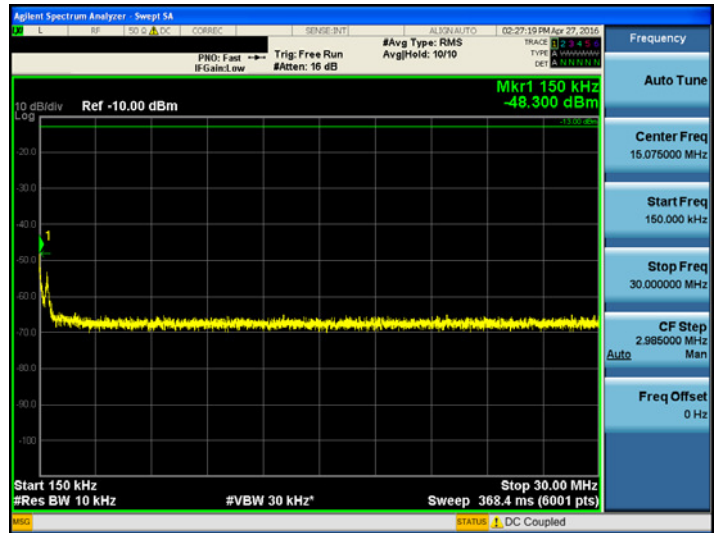

150kHz ~ 30MHz