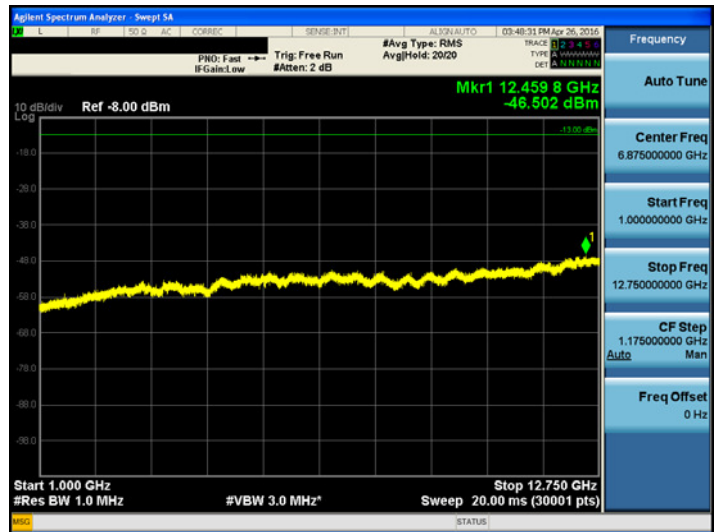

Uplink
SMR800&Cellular 850

[SMR800&Cellular 850 Uplink Low]

9kHz ~ 150kHz

150kHz ~ 30MHz

30MHz ~ 1GHz

1GHz ~ 12.75GHz

SMR800&Cellular 850

[SMR800&Cellular 850 Uplink Mid]