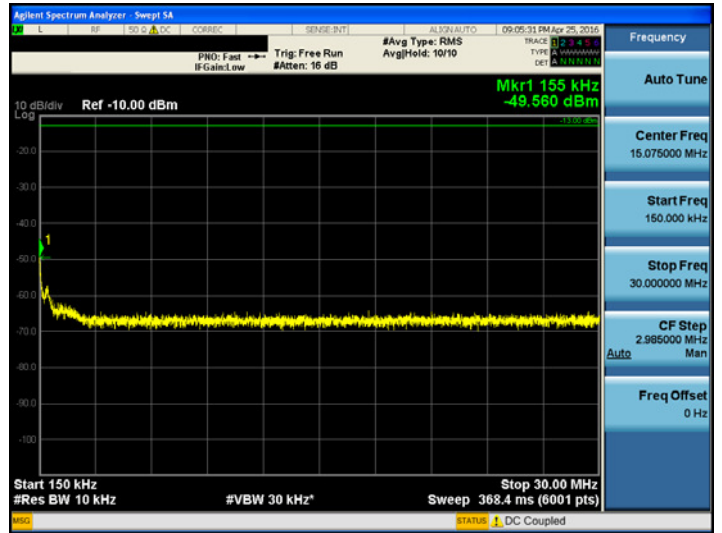

12.75GHz ~ 26.5GHz

[AWS2100 Downlink High]

9kHz ~ 150kHz

150kHz ~ 30MHz

30MHz ~ 1GHz

1GHz ~ 12.75GHz

12.75GHz ~ 26.5GHz

Uplink
700 MHz Band Lower