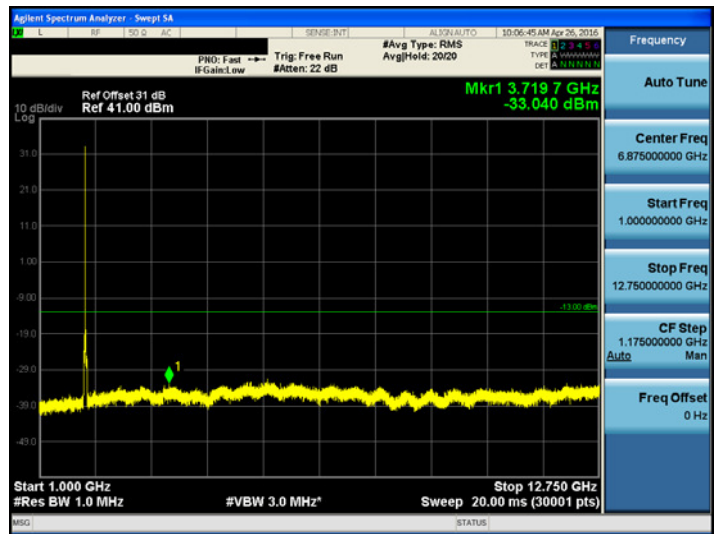

1GHz ~ 12.75GHz

Downlink
PCS 1900

[PCS 1900 Downlink Low]

9kHz ~ 150kHz

150kHz ~ 30MHz

30MHz ~ 1GHz

1GHz ~ 12.75GHz

12.75GHz ~ 26.5GHz

[PCS 1900 Downlink Middle]

9kHz ~ 150kHz

150kHz ~ 30MHz

30MHz ~ 1GHz

1GHz ~ 12.75GHz

12.75GHz ~ 26.5GHz

[PCS 1900 Downlink High]

9kHz ~ 150kHz

150kHz ~ 30MHz

30MHz ~ 1GHz

1GHz ~ 12.75GHz

12.75GHz ~ 26.5GHz

Downlink
AWS2100

[AWS2100 Downlink Low]

9kHz ~ 150kHz

150kHz ~ 30MHz