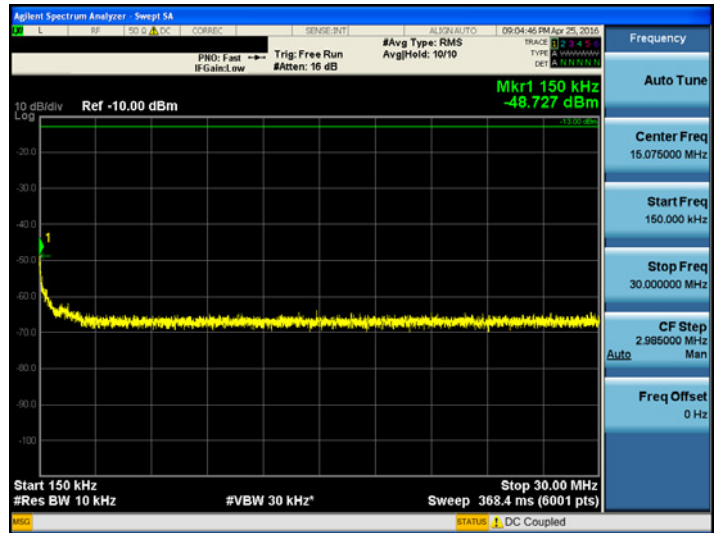

150kHz ~ 30MHz

30MHz ~ 1GHz

1GHz ~ 12.75GHz

12.75GHz ~ 26.5GHz

Downlink
AWS2100

[AWS2100 Downlink Low]

9kHz ~ 150kHz

150kHz ~ 30MHz