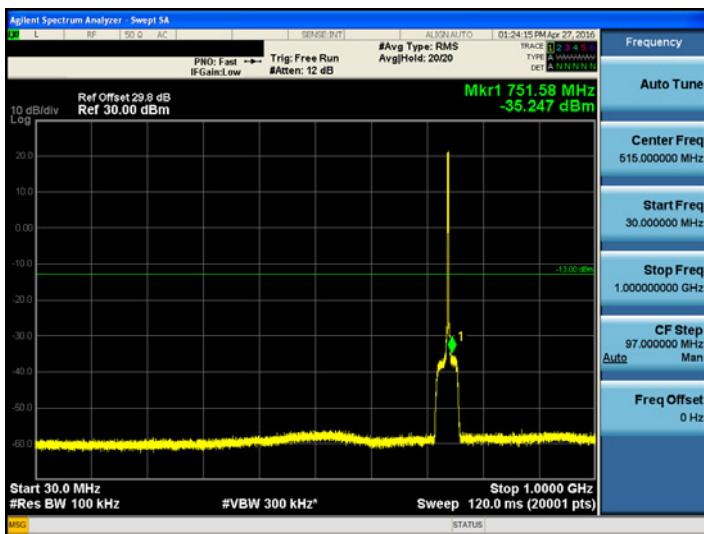

[700MHz _ Lower Downlink High]

9kHz ~ 150kHz

150kHz ~ 30MHz

30MHz ~ 1GHz

1GHz ~ 12.75GHz

Downlink
700 MHz Band Upper

[700MHz _ Upper Downlink Low]

9kHz ~ 150kHz