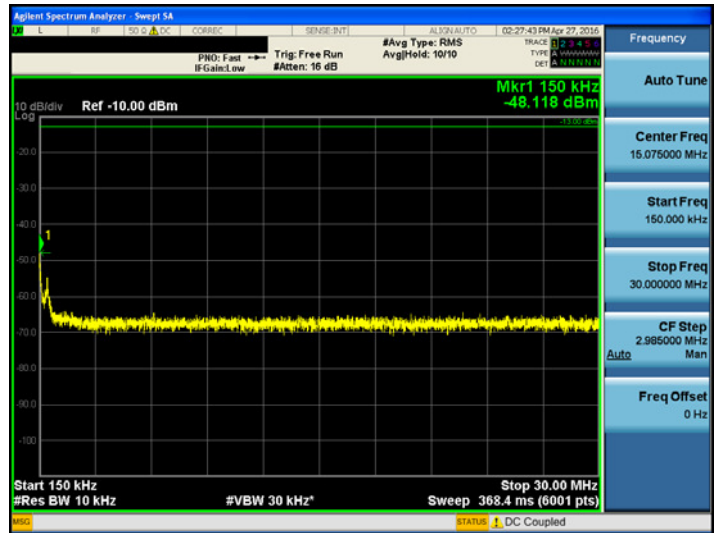

150kHz ~ 30MHz