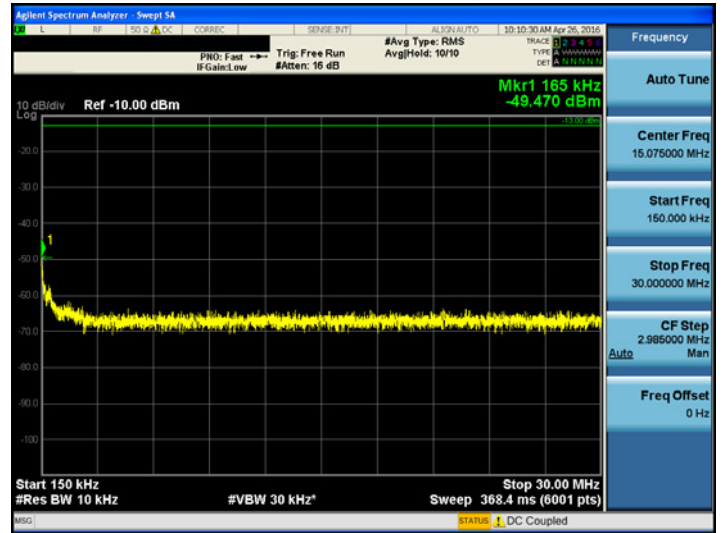

150kHz ~ 30MHz