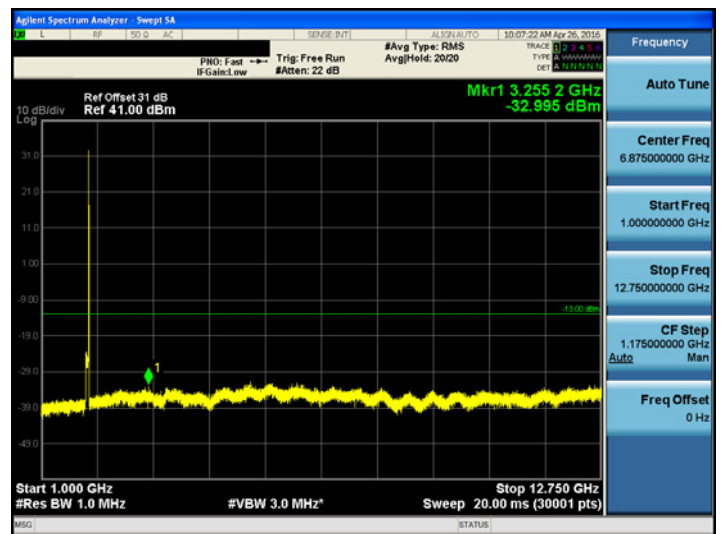

1GHz ~ 12.75GHz

Downlink
PCS 1900

[PCS 1900 Downlink Low]

9kHz ~ 150kHz

150kHz ~ 30MHz

30MHz ~ 1GHz

1GHz ~ 12.75GHz

12.75GHz ~ 26.5GHz

[PCS 1900 Downlink Middle]

9kHz ~ 150kHz

150kHz ~ 30MHz

30MHz ~ 1GHz

1GHz ~ 12.75GHz

12.75GHz ~ 26.5GHz

[PCS 1900 Downlink High]

9kHz ~ 150kHz

150kHz ~ 30MHz

30MHz ~ 1GHz

1GHz ~ 12.75GHz

12.75GHz ~ 26.5GHz

Downlink
AWS2100

[AWS2100 Downlink Low]

9kHz ~ 150kHz

150kHz ~ 30MHz