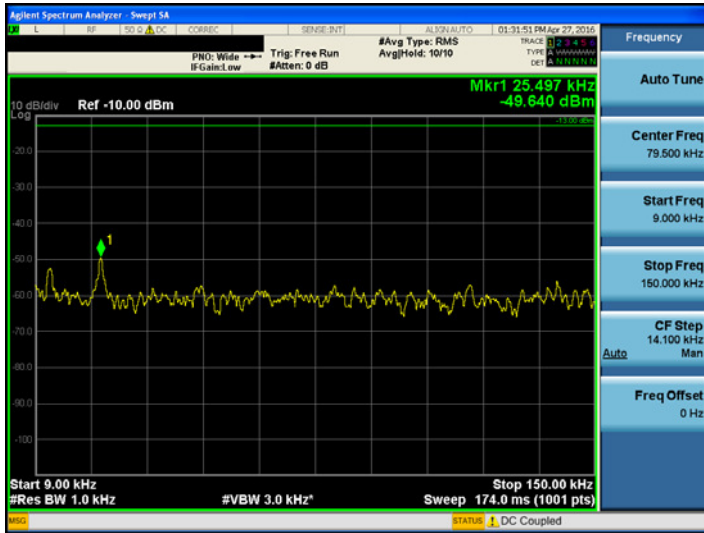

[700MHz _ Lower Downlink High]

9kHz ~ 150kHz

150kHz ~ 30MHz

30MHz ~ 1GHz

1GHz ~ 12.75GHz

Downlink
700 MHz Band Upper

[700MHz _ Upper Downlink Low]

9kHz ~ 150kHz

1GHz ~ 12.75GHz

[700MHz _ Upper Downlink High]

9kHz ~ 150kHz

150kHz ~ 30MHz

30MHz ~ 1GHz

1GHz ~ 12.75GHz

Downlink

SMR800&Cellular 850(862 MHz ~ 893 MHz)