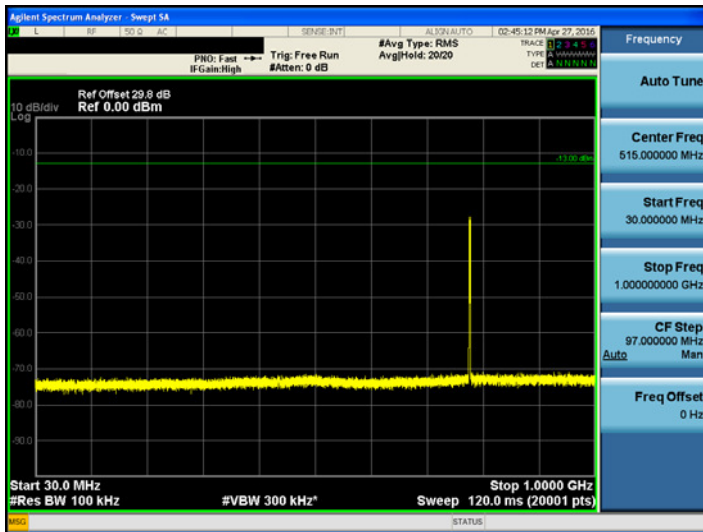

30MHz ~ 1GHz