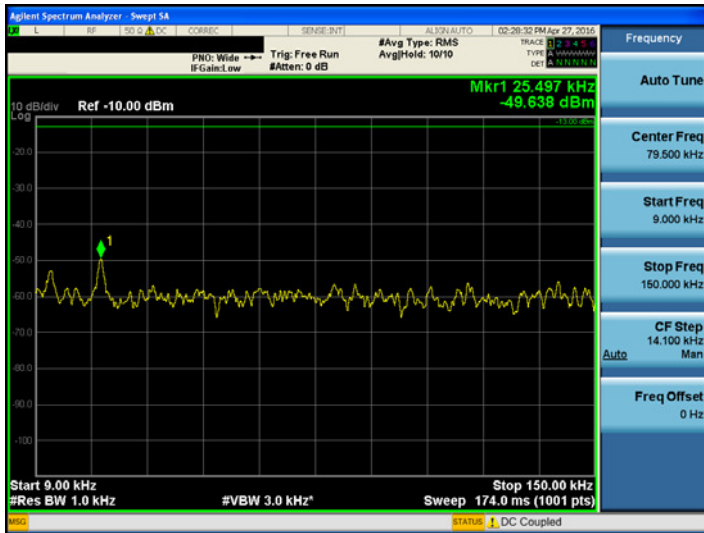

[700MHz _ Lower Downlink High]

9kHz ~ 150kHz

150kHz ~ 30MHz

30MHz ~ 1GHz

1GHz ~ 12.75GHz

Downlink
700 MHz Band Upper

[700MHz _ Upper Downlink Low]

9kHz ~ 150kHz

1GHz ~ 12.75GHz

[700MHz _ Upper Downlink High]

9kHz ~ 150kHz

150kHz ~ 30MHz

30MHz ~ 1GHz

1GHz ~ 12.75GHz

Downlink

SMR800&Cellular 850(862 MHz ~ 893 MHz)