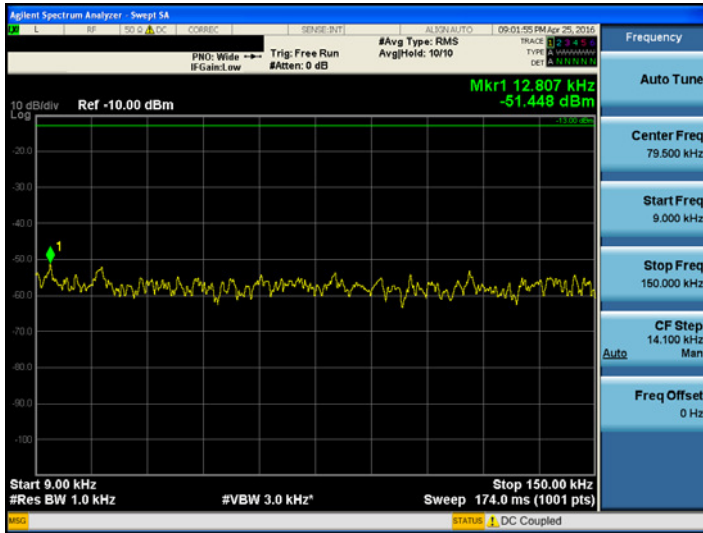

[AWS2100 Downlink High]

9kHz ~ 150kHz