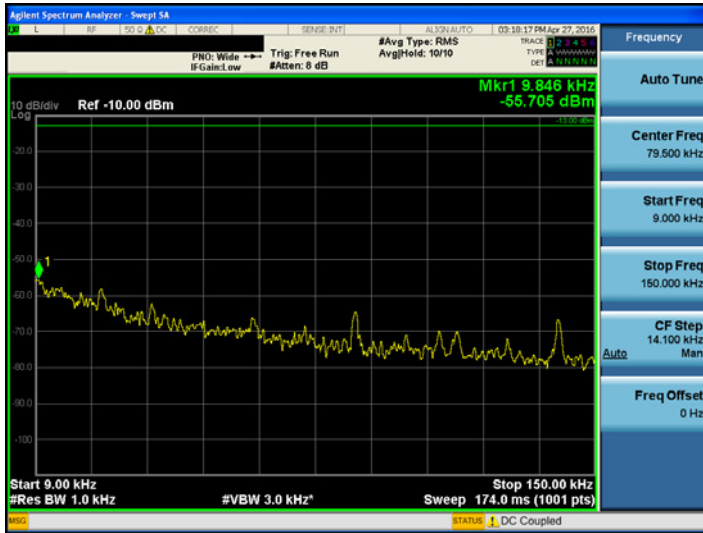

30MHz ~ 1GHz

1GHz ~ 12.75GHz

[700MHz _ Lower Uplink High]

9kHz ~ 150kHz

150kHz ~ 30MHz

30MHz ~ 1GHz

1GHz ~ 12.75GHz

Uplink
700 MHz Band Upper

[700MHz _LTE 10 MHz Upper Uplink Low]

9kHz ~ 150kHz

150kHz ~ 30MHz

30MHz ~ 1GHz

1GHz ~ 12.75GHz

700 MHz Band Upper

[700MHz _ Upper Downlink Mid]

9kHz ~ 150kHz