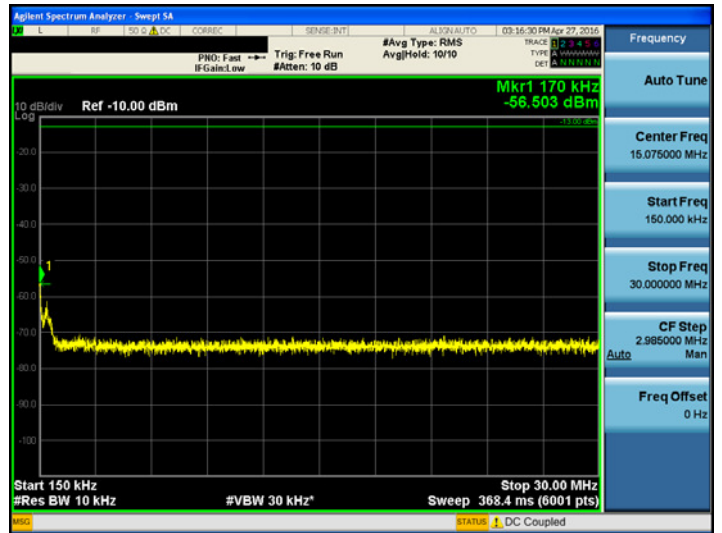

150kHz ~ 30MHz