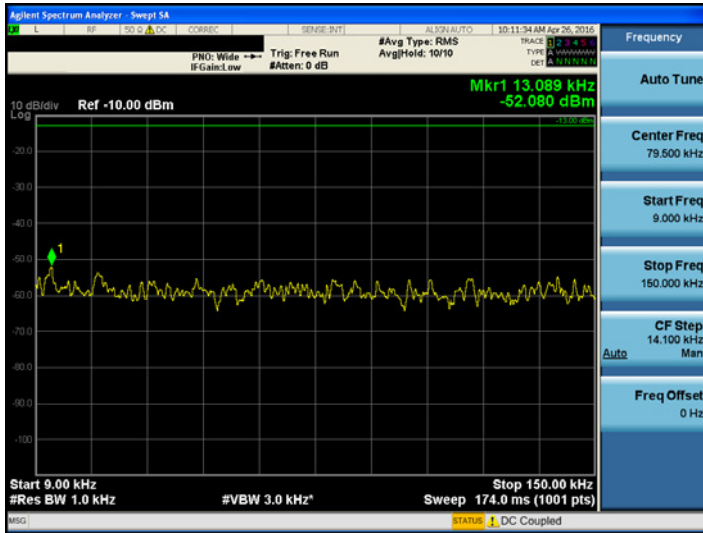

1GHz ~ 12.75GHz

Downlink
PCS 1900

[PCS 1900 Downlink Low]

9kHz ~ 150kHz

150kHz ~ 30MHz

30MHz ~ 1GHz

1GHz ~ 12.75GHz

12.75GHz ~ 26.5GHz

[PCS 1900 Downlink Middle]

9kHz ~ 150kHz

150kHz ~ 30MHz

30MHz ~ 1GHz

1GHz ~ 12.75GHz

12.75GHz ~ 26.5GHz

[PCS 1900 Downlink High]

9kHz ~ 150kHz

150kHz ~ 30MHz

30MHz ~ 1GHz

1GHz ~ 12.75GHz

12.75GHz ~ 26.5GHz

Downlink
AWS2100

[AWS2100 Downlink Low]

9kHz ~ 150kHz

150kHz ~ 30MHz