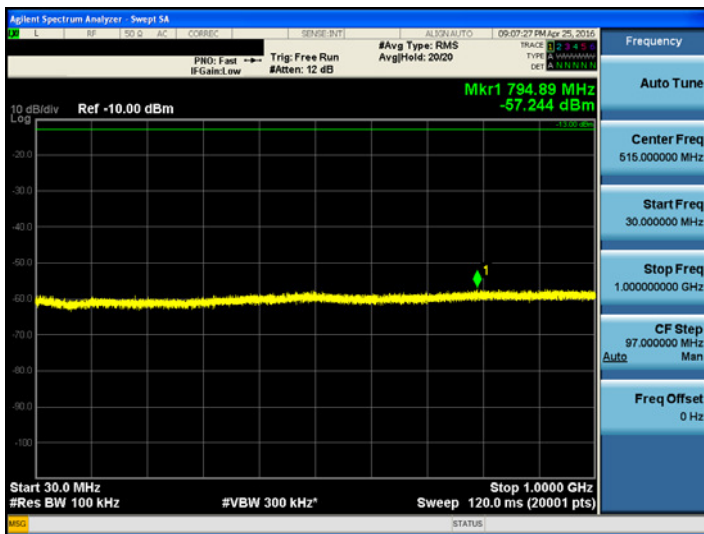

30MHz ~ 1GHz