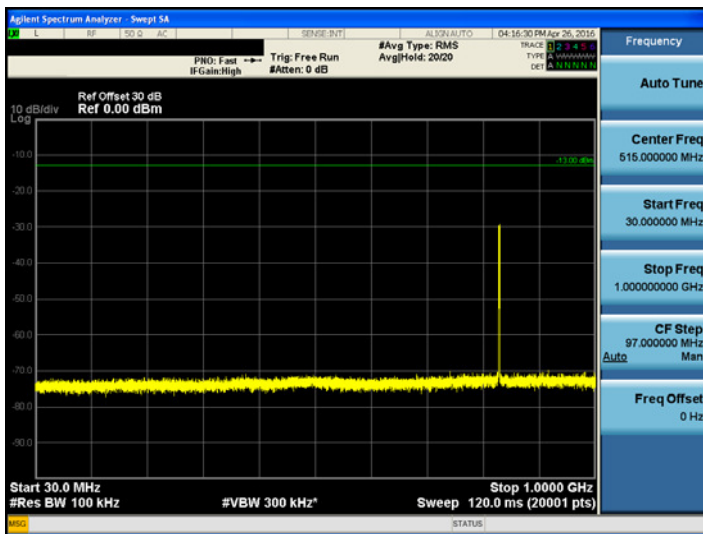

30MHz ~ 1GHz