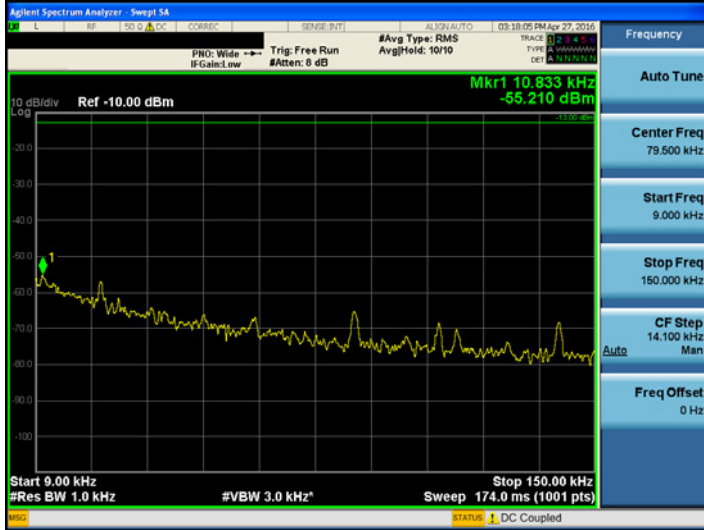

[700MHz _ Lower Uplink Low]

9kHz ~ 150kHz

150kHz ~ 30MHz

30MHz ~ 1GHz

1GHz ~ 12.75GHz

[700MHz _ Lower Uplink Mid]

9kHz ~ 150kHz

150kHz ~ 30MHz