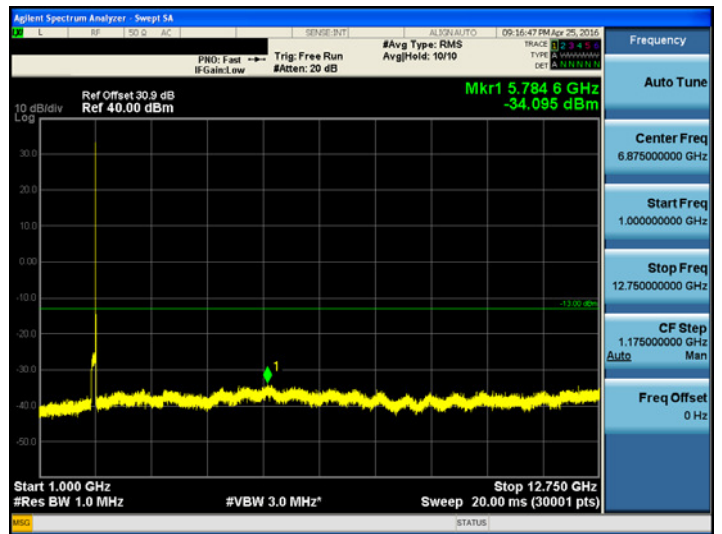

12.75GHz ~ 26.5GHz

[AWS2100 Downlink High]

9kHz ~ 150kHz

150kHz ~ 30MHz

30MHz ~ 1GHz

1GHz ~ 12.75GHz

12.75GHz ~ 26.5GHz

Uplink
700 MHz Band Lower