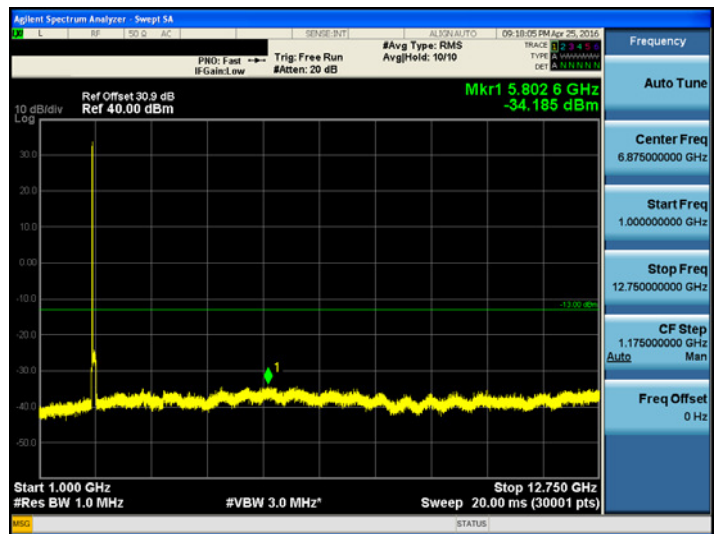

1GHz ~ 12.75GHz