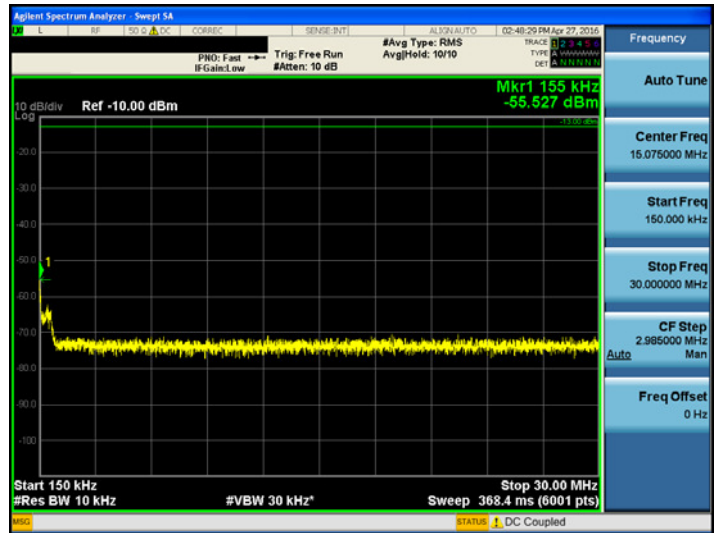

150kHz ~ 30MHz