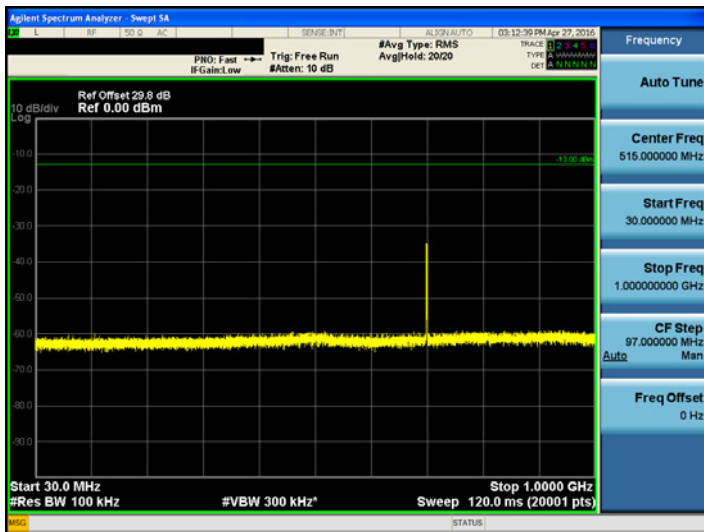

30MHz ~ 1GHz