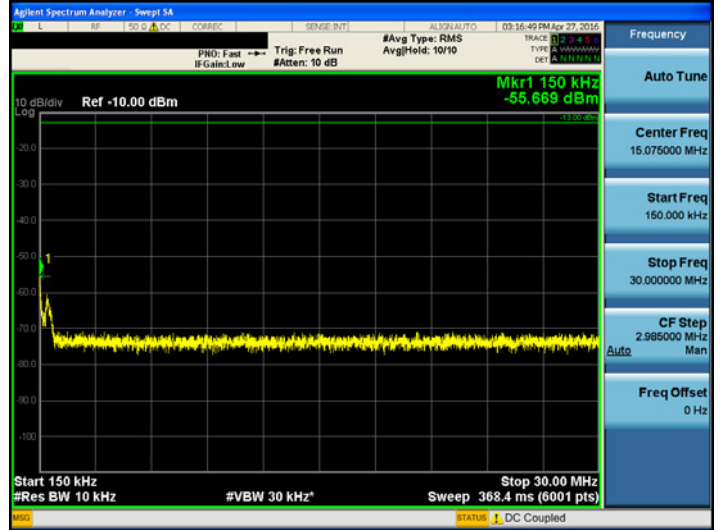

[700MHz _ Lower Uplink Low]

9kHz ~ 150kHz

150kHz ~ 30MHz

30MHz ~ 1GHz

1GHz ~ 12.75GHz

[700MHz _ Lower Uplink Mid]

9kHz ~ 150kHz

150kHz ~ 30MHz