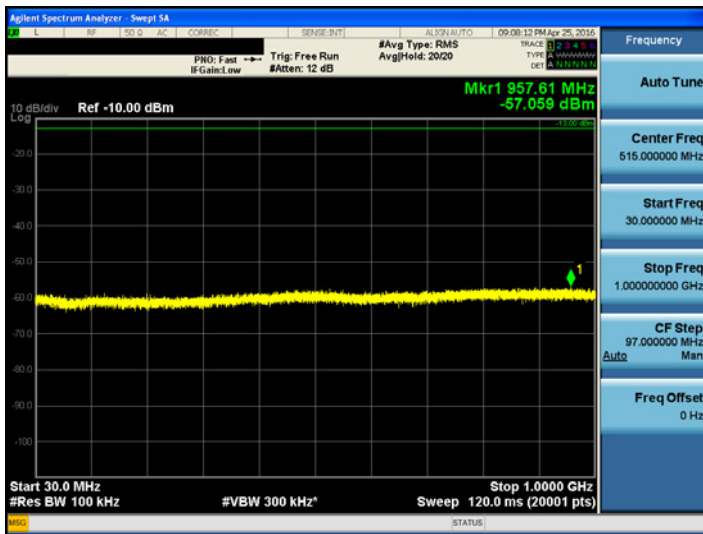

12.75GHz ~ 26.5GHz

[AWS2100 Downlink High]

9kHz ~ 150kHz

150kHz ~ 30MHz

30MHz ~ 1GHz

1GHz ~ 12.75GHz

12.75GHz ~ 26.5GHz

Uplink
700 MHz Band Lower