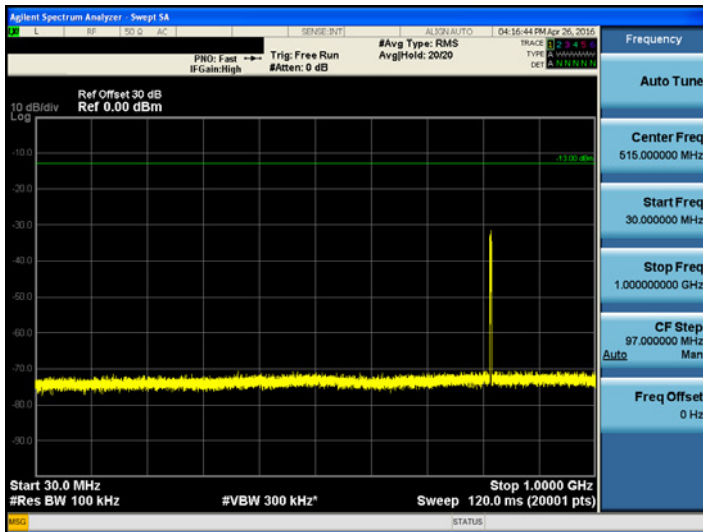

Uplink
SMR800&Cellular 850

[SMR800&Cellular 850 Uplink Low]

9kHz ~ 150kHz

150kHz ~ 30MHz

30MHz ~ 1GHz

1GHz ~ 12.75GHz

SMR800&Cellular 850

[SMR800&Cellular 850 Uplink Mid]