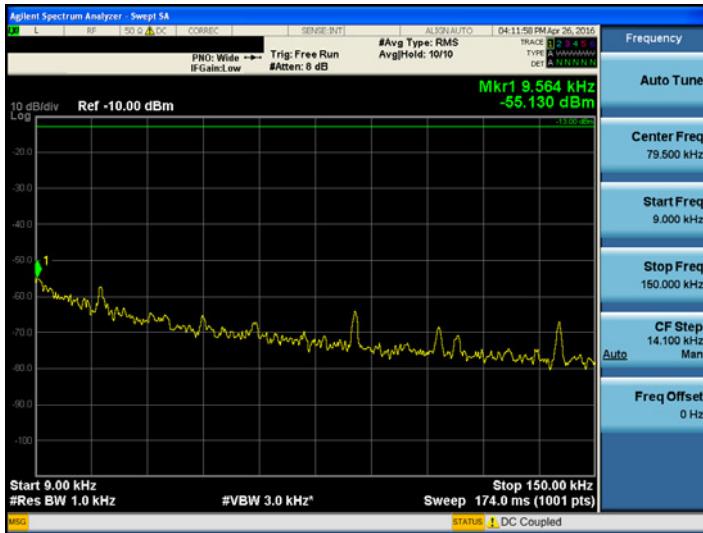

SMR800&Cellular 850

[SMR800&Cellular 850 Uplink Mid]

9kHz ~ 150kHz