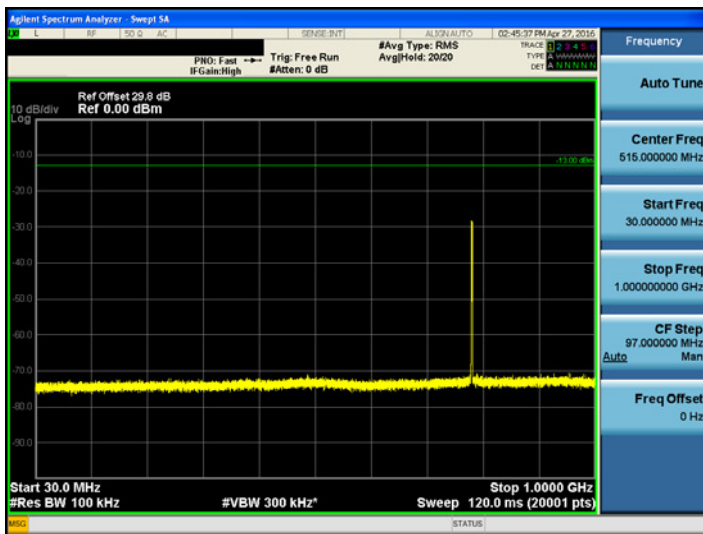

[700MHz _LTE 10 MHz Upper Uplink Low]

9kHz ~ 150kHz

150kHz ~ 30MHz

30MHz ~ 1GHz

1GHz ~ 12.75GHz

700 MHz Band Upper

[700MHz _ Upper Downlink Mid]

9kHz ~ 150kHz

Uplink
SMR800&Cellular 850

[SMR800&Cellular 850 Uplink Low]

9kHz ~ 150kHz

150kHz ~ 30MHz

30MHz ~ 1GHz

1GHz ~ 12.75GHz

SMR800&Cellular 850

[SMR800&Cellular 850 Uplink Mid]