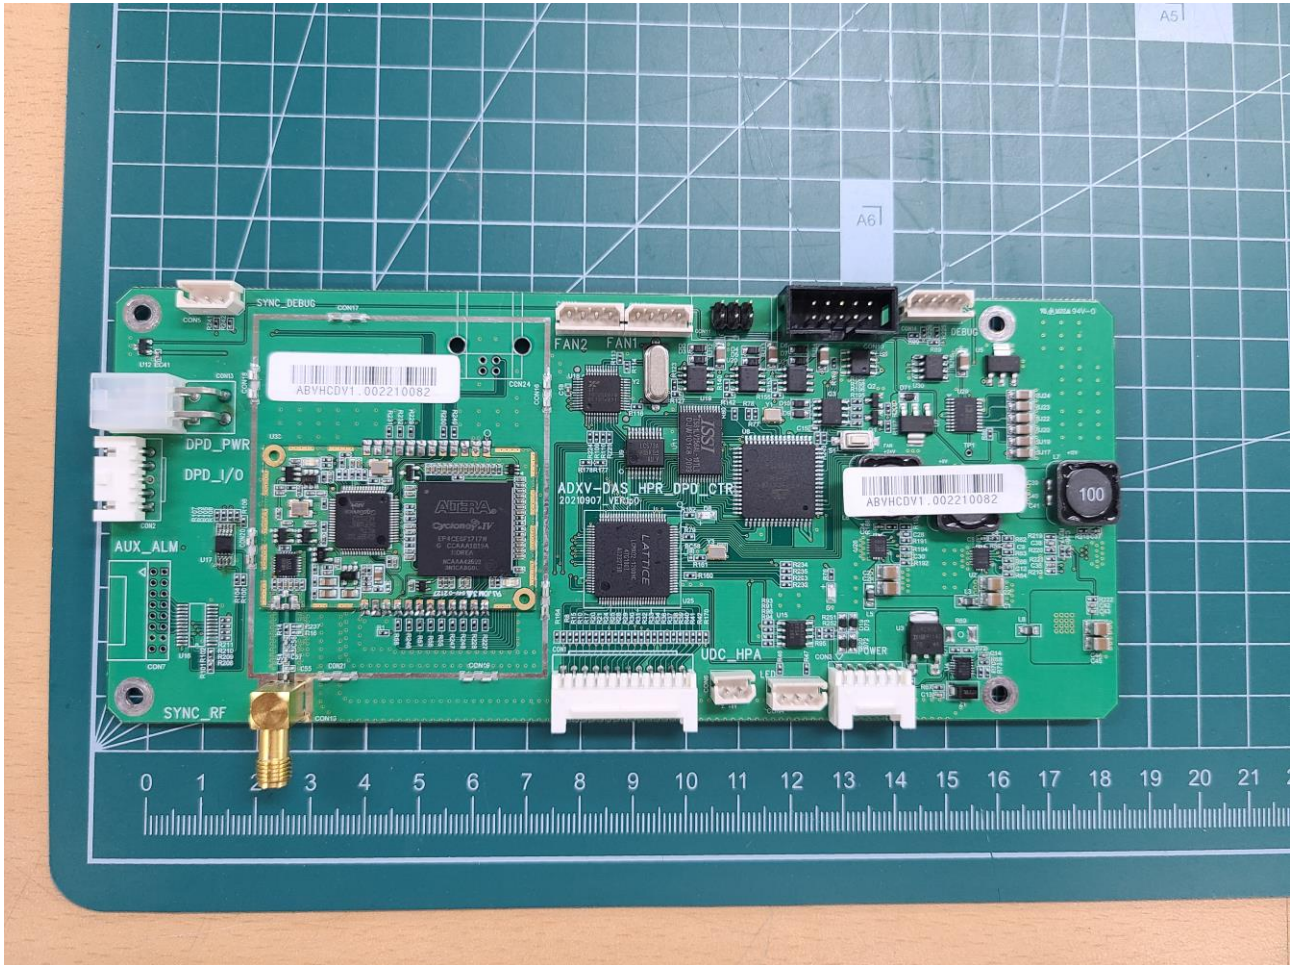

## **INTERNAL PHOTOGRAPHS**

---

■ INTERNAL PHOTO(ADXV-MPR-N77L CTRL B'd BOTTOM)

■ INTERNAL PHOTO(ADXV-MPR-N77L CTRL B'd TOP)

■ INTERNAL PHOTO(ADXV-R-37N77L Int.Photo)

■ INTERNAL PHOTO(DPD Board-R-37N77L\_bot)

■ INTERNAL PHOTO(DPD Board-R-37N77L\_top)

■ INTERNAL PHOTO(RF Module-NWA3838-DAD)

End of report