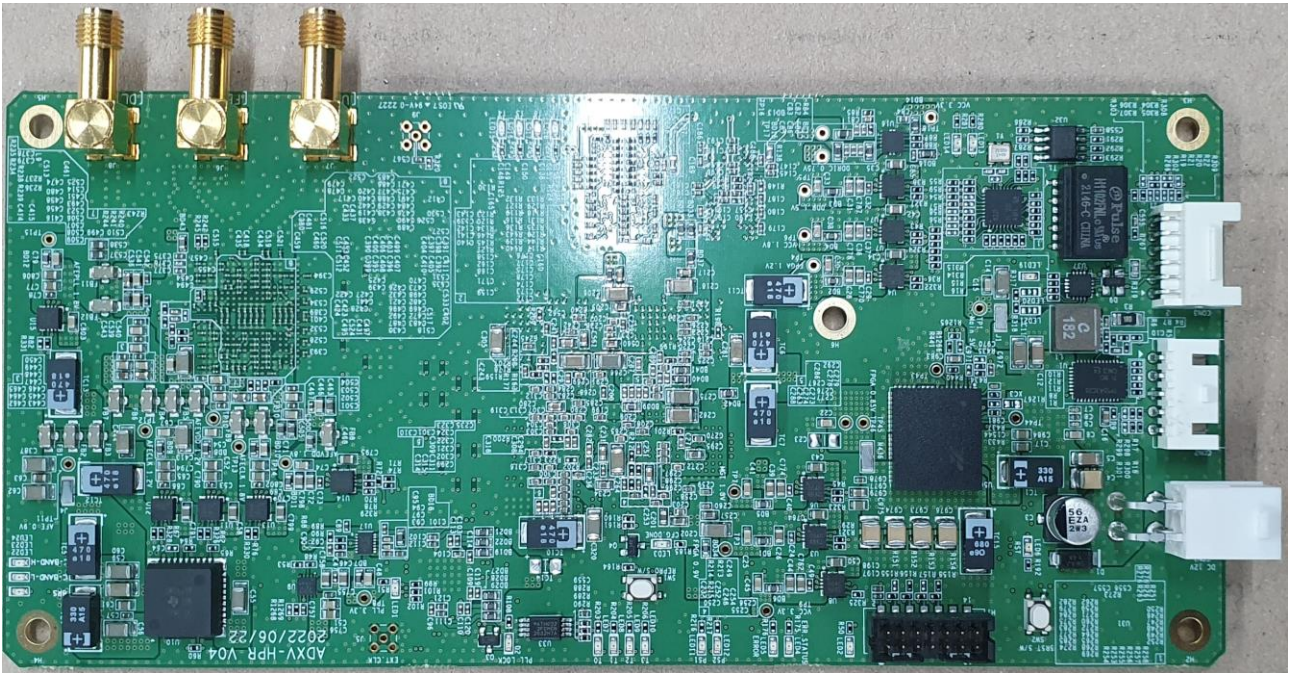

## **INTERNAL PHOTOGRAPHS**

---

■ INTERNAL PHOTO(ADXV-MPR-N77L CTRL B'd BOTTOM)

■ INTERNAL PHOTO(ADXV-MPR-N77L CTRL B'd TOP)

■ INTERNAL PHOTO(ADXV-R-37N77L Int.Photo)

■ INTERNAL PHOTO(DPD Board-R-37N77L\_bot)

■ INTERNAL PHOTO(DPD Board-R-37N77L\_top)

■ INTERNAL PHOTO(RF Module-NWA3838-DAD)

End of report