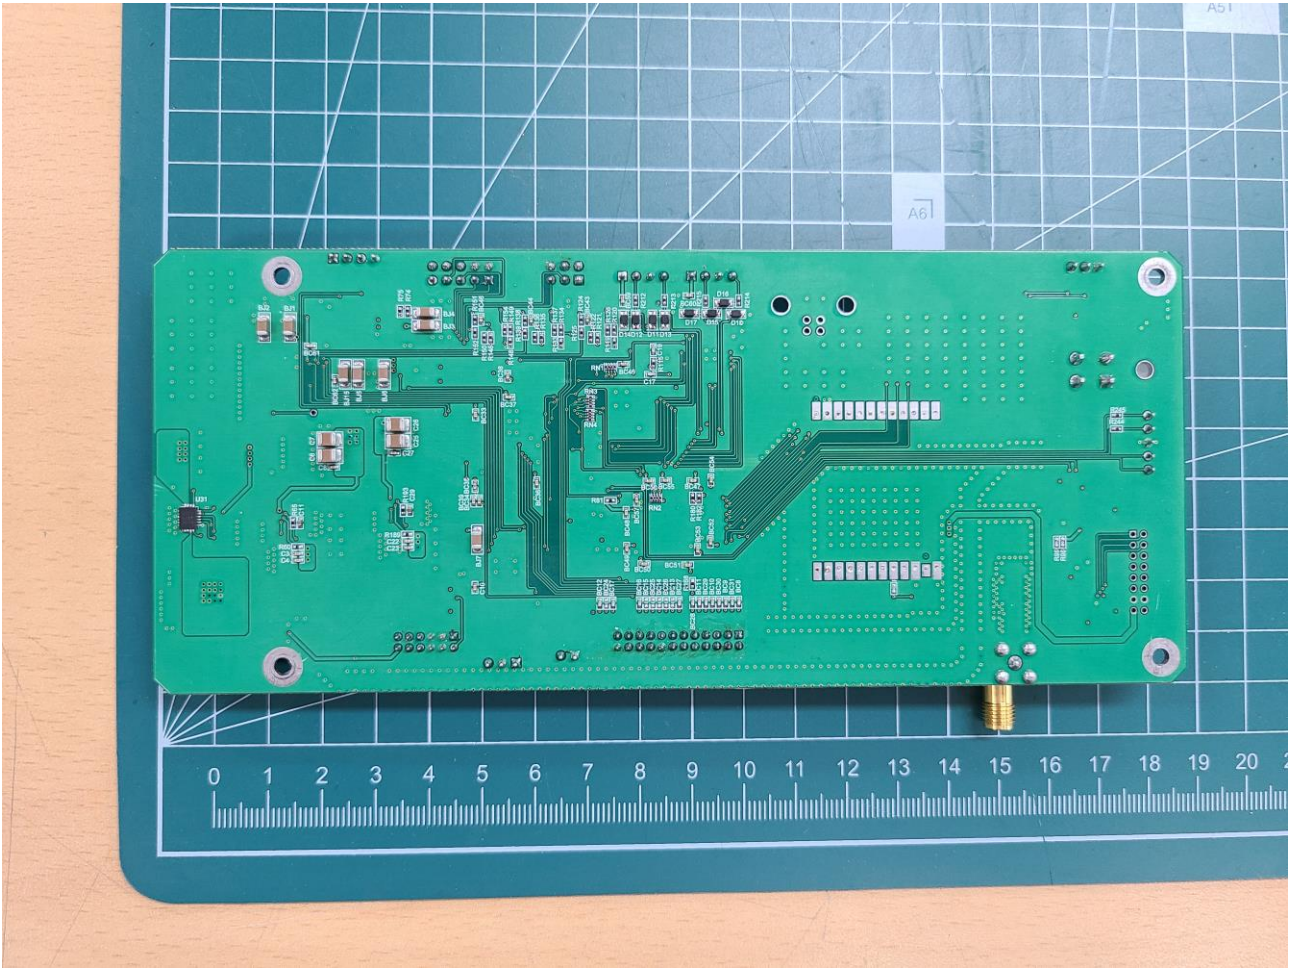

## **INTERNAL PHOTOGRAPHS**

---

■ INTERNAL PHOTO(ADXV-MPR-N77L CTRL B'd BOTTOM)

■ INTERNAL PHOTO(ADXV-MPR-N77L CTRL B'd TOP)

■ INTERNAL PHOTO(ADXV-R-37N77L Int.Photo)

■ INTERNAL PHOTO(DPD Board-R-37N77L\_bot)

■ INTERNAL PHOTO(DPD Board-R-37N77L\_top)

■ INTERNAL PHOTO(RF Module-NWA3838-DAD)

End of report