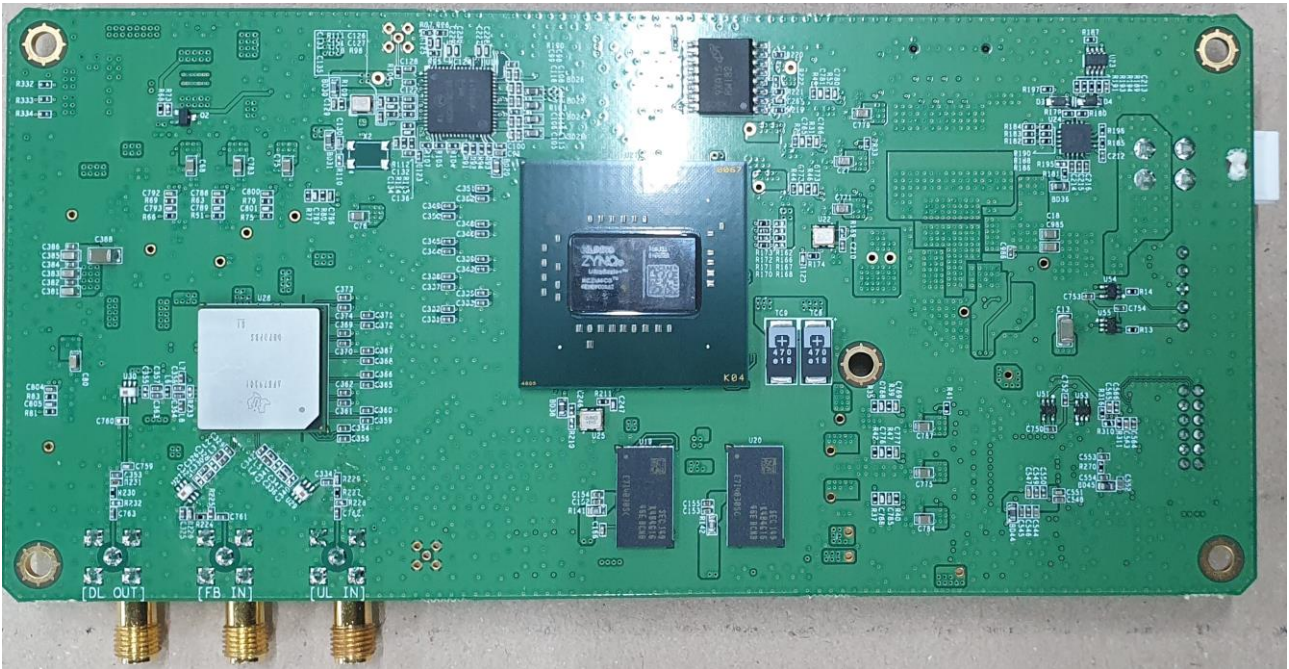

## **INTERNAL PHOTOGRAPHS**

---

■ INTERNAL PHOTO(ADXV-MPR-N77L CTRL B'd BOTTOM)

■ INTERNAL PHOTO(ADXV-MPR-N77L CTRL B'd TOP)

■ INTERNAL PHOTO(ADXV-R-37N77L Int.Photo)

■ INTERNAL PHOTO(DPD Board-R-37N77L\_bot)

■ INTERNAL PHOTO(DPD Board-R-37N77L\_top)

■ INTERNAL PHOTO(RF Module-NWA3838-DAD)

End of report