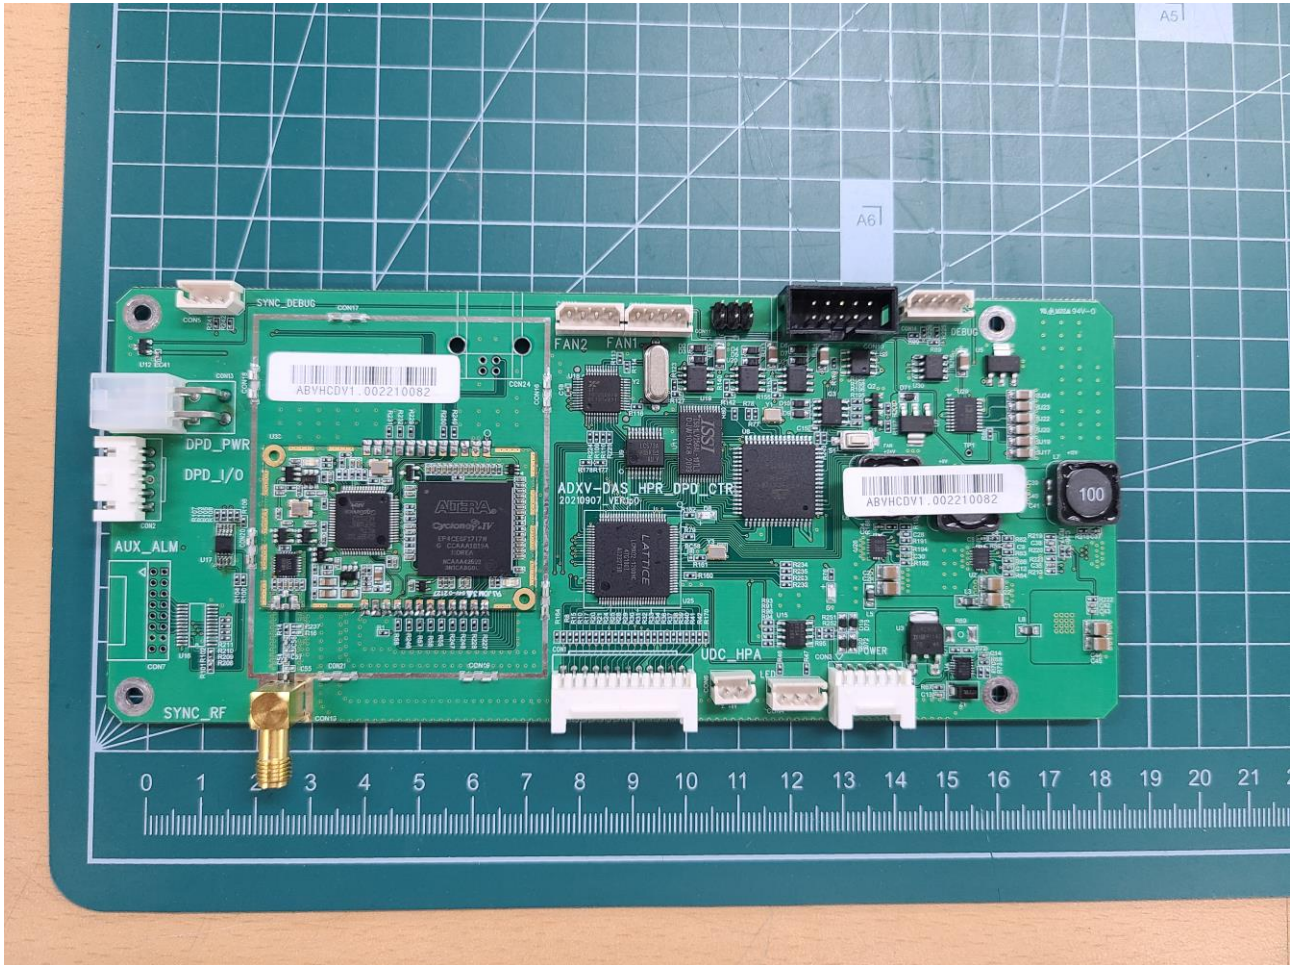

INTERNAL PHOTOGRAPHS

■ INTERNAL PHOTO(ADXV-MPR-N77H,L CTRL B'd BOTTOM)

■ INTERNAL PHOTO(ADXV-MPR-N77H,L CTRL B'd TOP)

■ INTERNAL PHOTO(DPD Board-R-37N77H_bot)

■ INTERNAL PHOTO(DPD Board-R-37N77H_top)

■ INTERNAL PHOTO(RF Module-NWA3838-DAD)

■ INTERNAL PHOTO