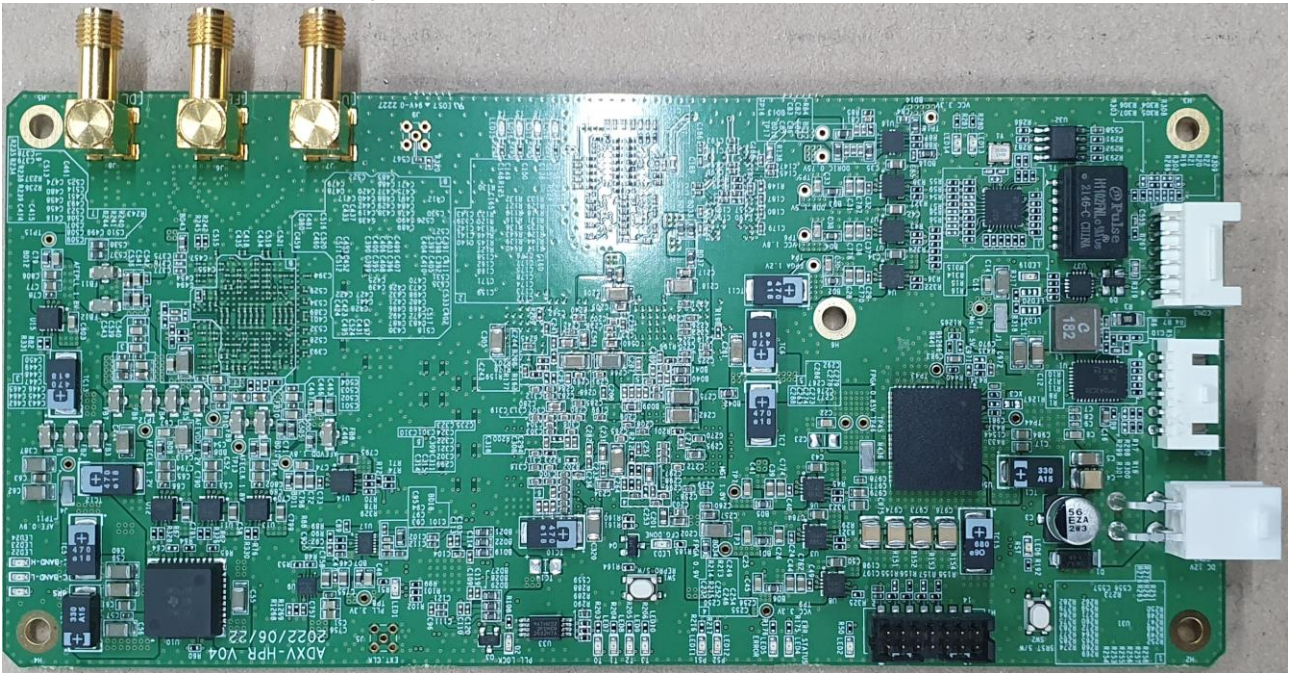

INTERNAL PHOTOGRAPHS

■ INTERNAL PHOTO(ADXV-MPR-N77H,L CTRL B'd BOTTOM)

■ INTERNAL PHOTO(ADXV-MPR-N77H,L CTRL B'd TOP)

■ INTERNAL PHOTO(DPD Board-R-37N77H_bot)

■ INTERNAL PHOTO(DPD Board-R-37N77H_top)

■ INTERNAL PHOTO(RF Module-NWA3838-DAD)

■ INTERNAL PHOTO