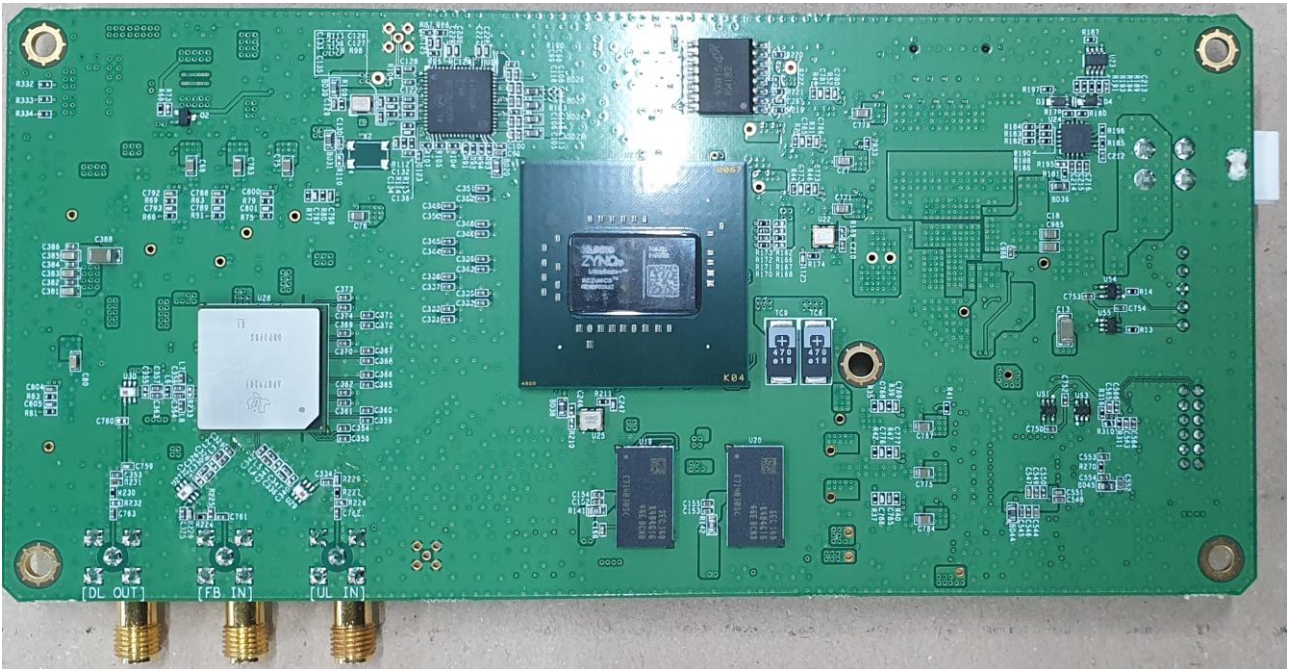

INTERNAL PHOTOGRAPHS

■ INTERNAL PHOTO(ADXV-MPR-N77H,L CTRL B'd BOTTOM)

■ INTERNAL PHOTO(ADXV-MPR-N77H,L CTRL B'd TOP)

■ INTERNAL PHOTO(DPD Board-R-37N77H_bot)

■ INTERNAL PHOTO(DPD Board-R-37N77H_top)

■ INTERNAL PHOTO(RF Module-NWA3838-DAD)

■ INTERNAL PHOTO