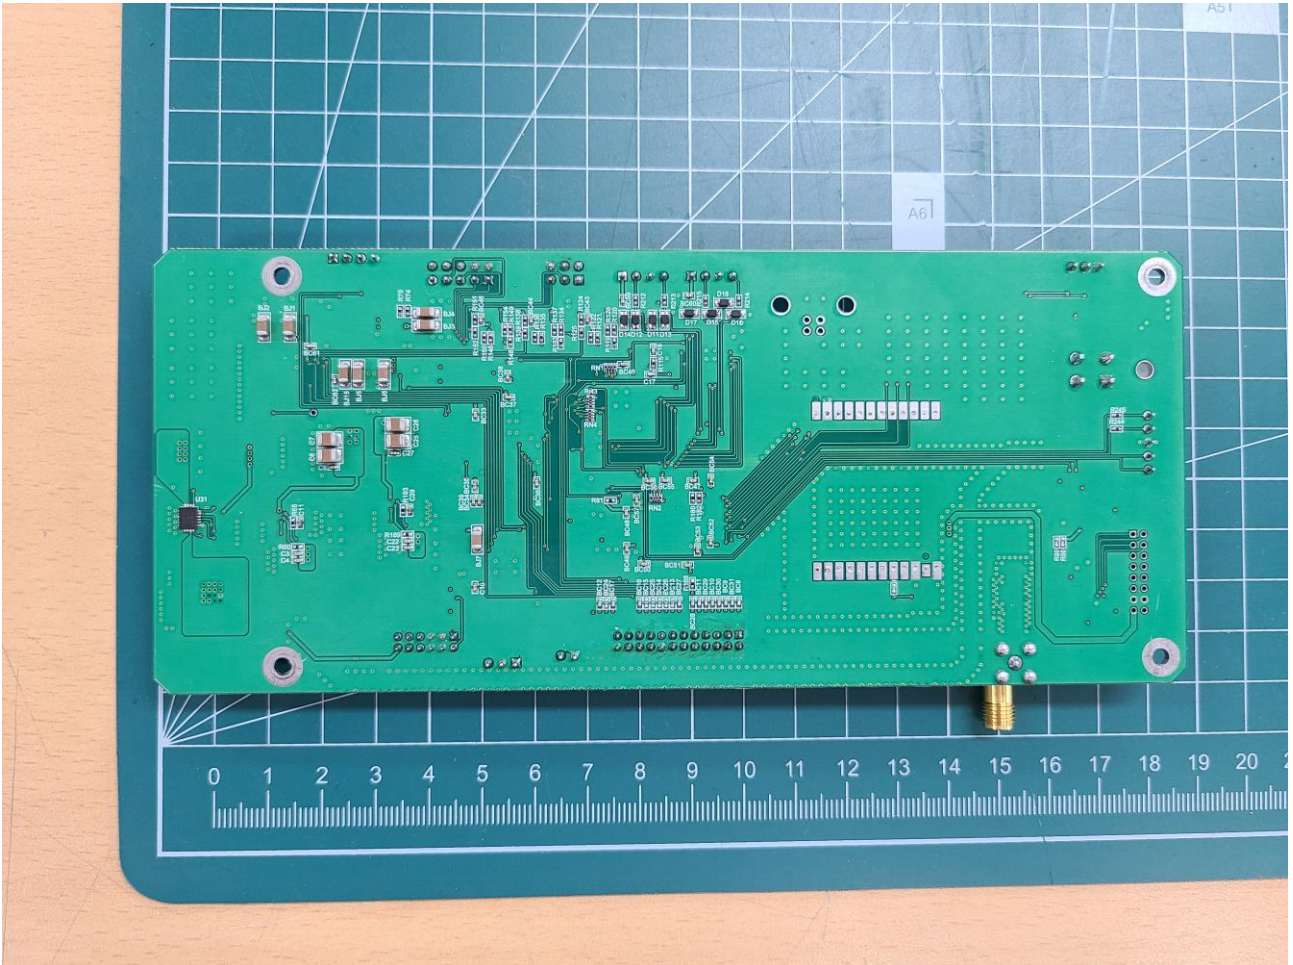

INTERNAL PHOTOGRAPHS

■ INTERNAL PHOTO(ADXV-MPR-N77H,L CTRL B'd BOTTOM)

■ INTERNAL PHOTO(ADXV-MPR-N77H,L CTRL B'd TOP)

■ INTERNAL PHOTO(DPD Board-R-37N77H_bot)

■ INTERNAL PHOTO(DPD Board-R-37N77H_top)

■ INTERNAL PHOTO(RF Module-NWA3838-DAD)

■ INTERNAL PHOTO