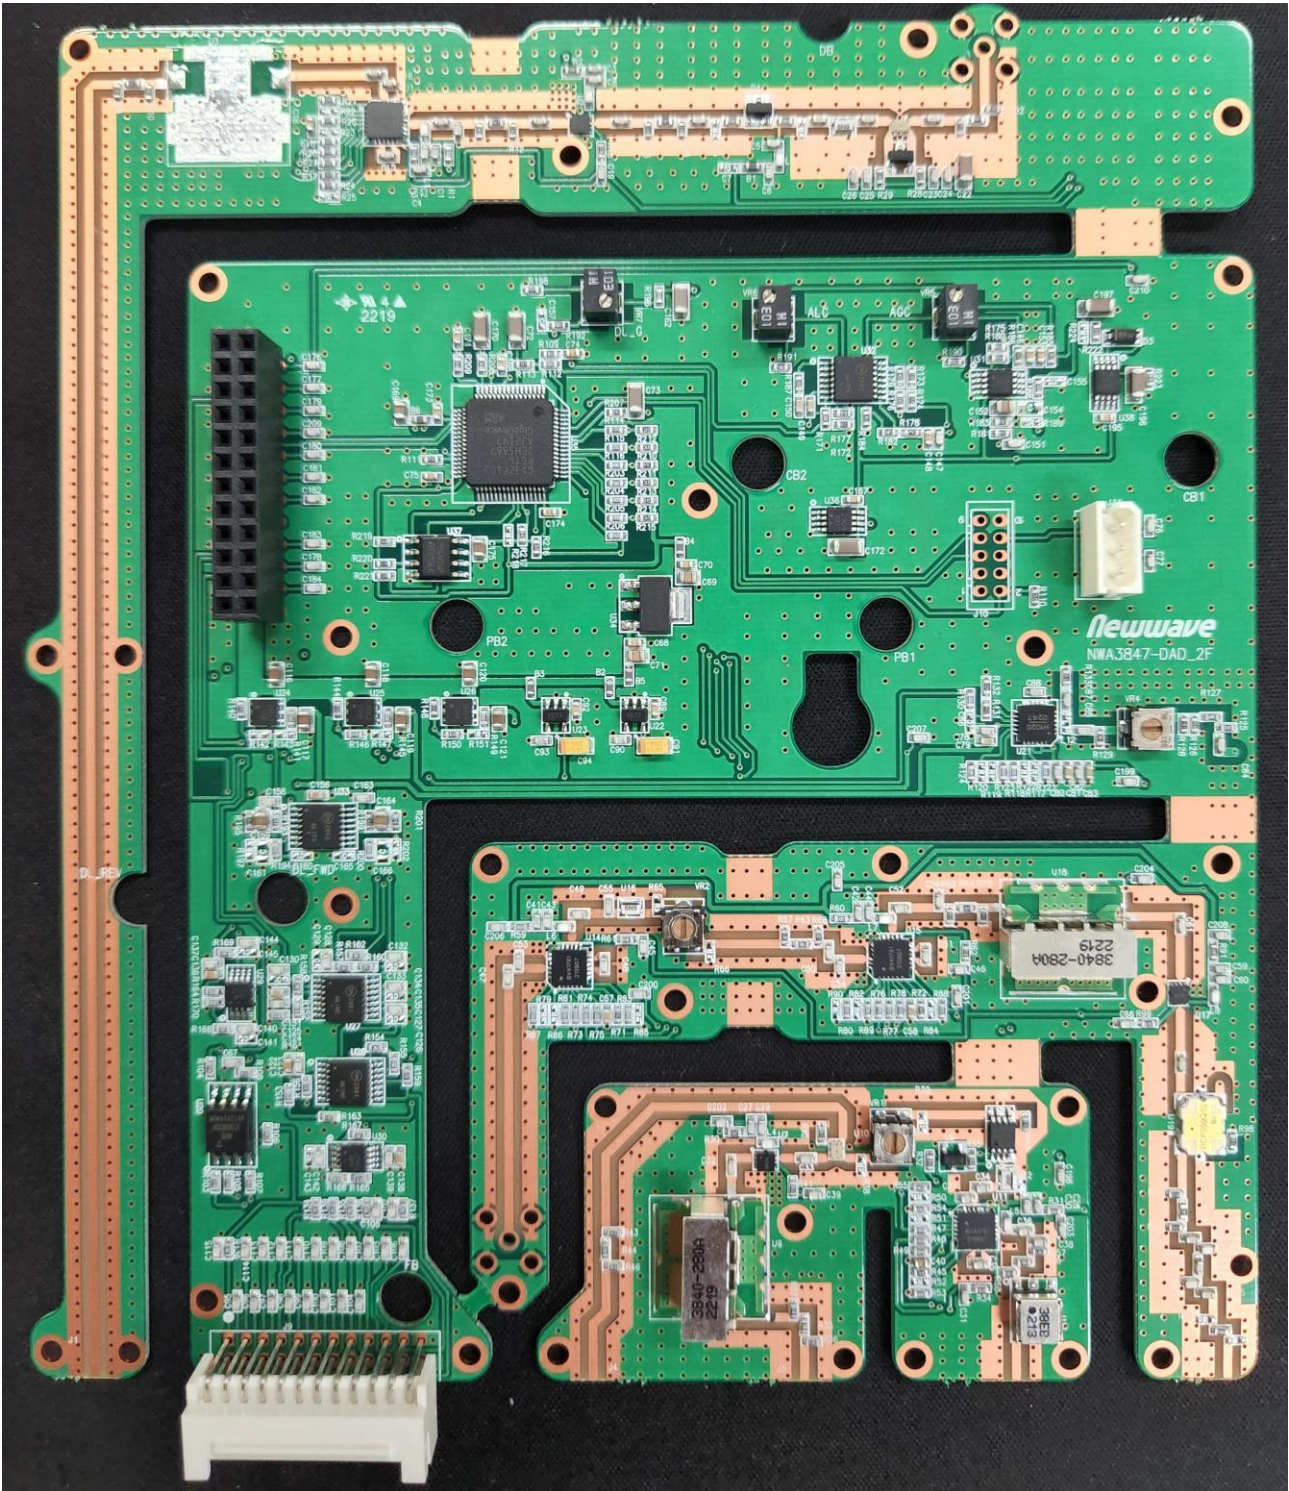

INTERNAL PHOTOGRAPHS

■ INTERNAL PHOTO(ADXV-HPR-46N77L Int.Photo)

■ INTERNAL PHOTO(ADXV-HPR-N77L CTRL B'd BOTTOM)

■ INTERNAL PHOTO(ADXV-HPR-N77L CTRL B'd TOP)

■ INTERNAL PHOTO(DPD Board-hpr-N77L_bot)

■ INTERNAL PHOTO(DPD Board-hpr-N77L_top)

■ INTERNAL PHOTO(RF Module-NWA3847-DAD 1F)

■ INTERNAL PHOTO(RF Module-NWA3847-DAD_2F)

End of report