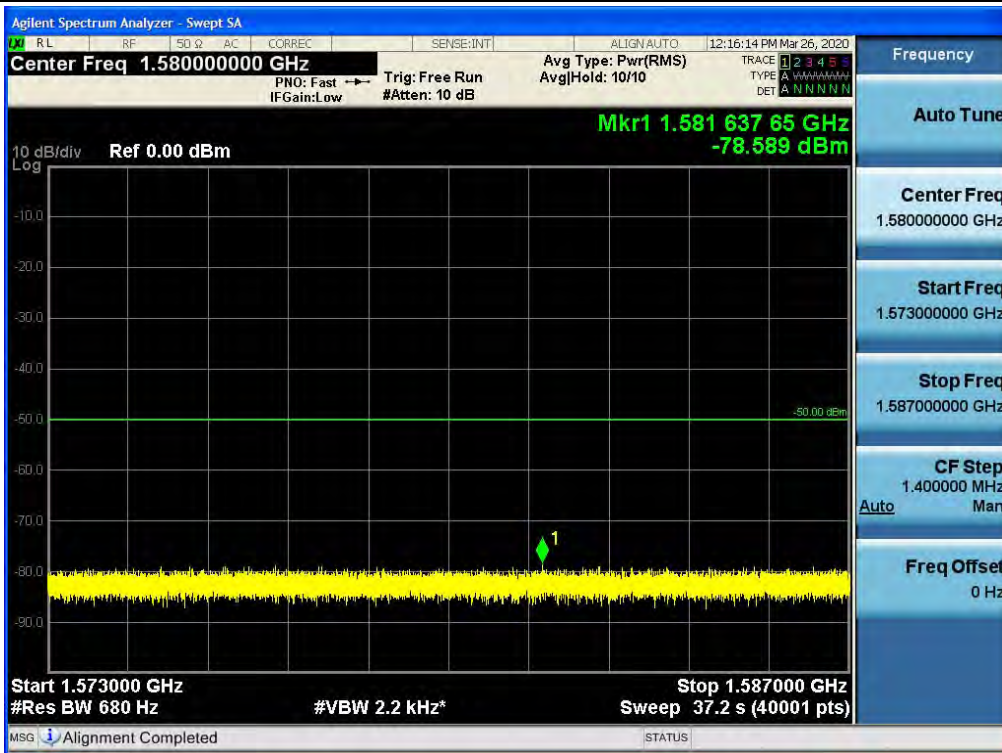

Spurious / Upper 700 MHz / Downlink / LTE 10 MHz / Middle / High Edge ~ High Edge+10

Spurious / Upper 700 MHz / Downlink / LTE 10 MHz / Middle / High Edge+10 ~ 1 GHz

Spurious / Upper 700 MHz / Downlink / LTE 10 MHz / Middle / 2 GHz ~ 4 GHz

Spurious / Upper 700 MHz / Downlink / LTE 10 MHz / Middle / 4 GHz ~ 6 GHz

Spurious / Upper 700 MHz / Downlink / LTE 10 MHz / Middle / 6 GHz ~ 8 GHz

Spurious / Upper 700 MHz / Downlink / LTE 10 MHz / Middle / Additional Band 1

Spurious / Upper 700 MHz / Downlink / LTE 10 MHz / Middle / Additional Band 2

Spurious / Upper 700 MHz / Downlink / LTE 10 MHz / Middle / Additional Band 3

Spurious / Upper 700 MHz / Downlink / LTE 10 MHz / Middle / Additional Band 4

Spurious / Upper 700 MHz / Downlink / LTE 10 MHz / Middle / Additional Band 5

Spurious / Upper 700 MHz / Downlink / LTE 10 MHz / Middle / Additional Band 6

Spurious / Upper 700 MHz / Downlink / LTE 10 MHz / Middle / Additional Band 7