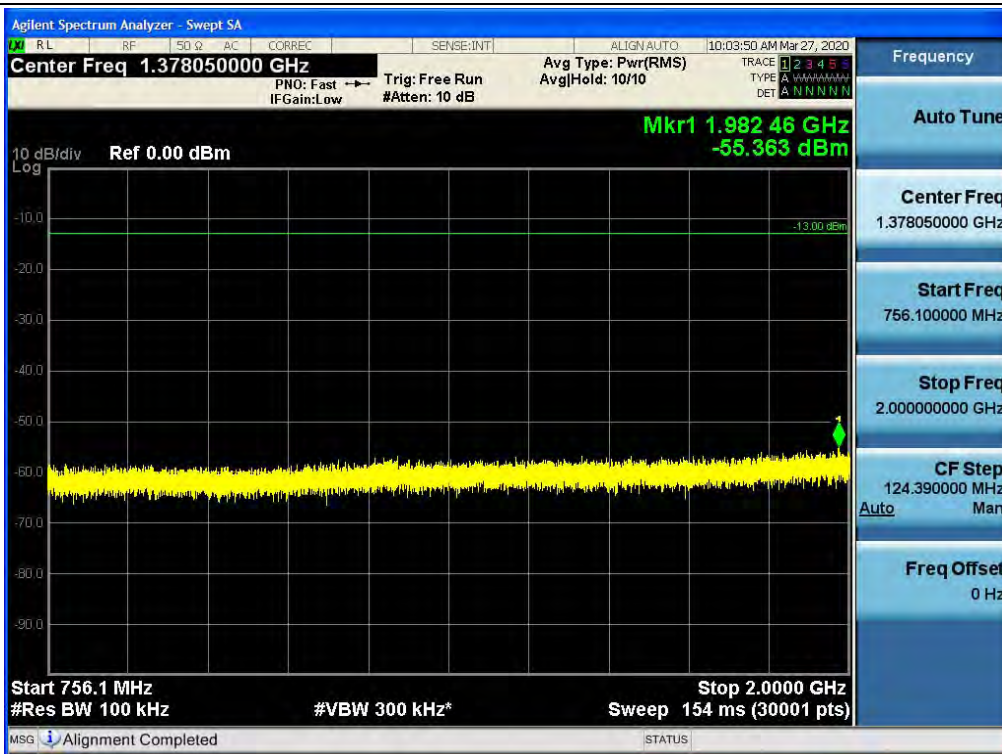

Spurious / CBRS / Uplink / 5G NR 80M / High / 10 GHz ~ 26.5 GHz

Spurious / Lower 700 MHz / Downlink / LTE 10 MHz / Low / 9 kHz ~ 150 kHz

Spurious / Lower 700 MHz / Downlink / LTE 10 MHz / Low / 150 kHz ~ 30 MHz

Spurious / Lower 700 MHz / Downlink / LTE 10 MHz / Low / 30 MHz ~ Low Edge-10

Spurious / Lower 700 MHz / Downlink / LTE 10 MHz / Low / Low Edge-10 ~ Low Edge

Spurious / Lower 700 MHz / Downlink / LTE 10 MHz / Low / High Edge ~ High Edge+10

Spurious / Lower 700 MHz / Downlink / LTE 10 MHz / Low / High Edge+10 ~ 1 GHz

Spurious / Lower 700 MHz / Downlink / LTE 10 MHz / Low / 2 GHz ~ 4 GHz

Spurious / Lower 700 MHz / Downlink / LTE 10 MHz / Low / 4 GHz ~ 6 GHz