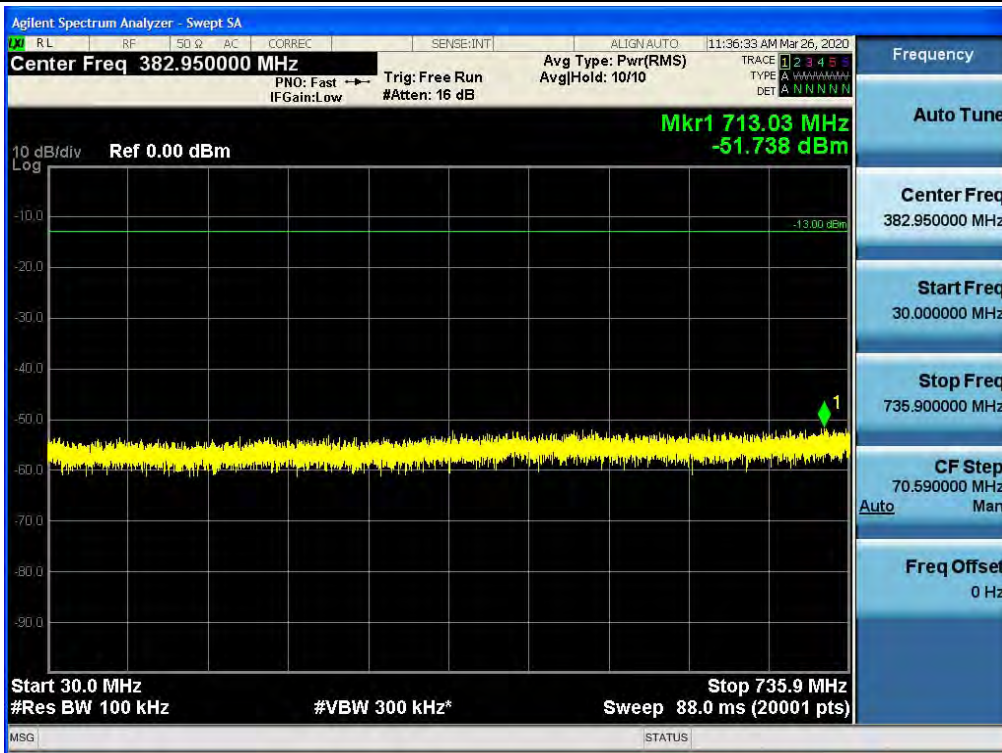

Spurious / Lower 700 MHz / Downlink / LTE 10 MHz / High / High Edge+10 ~ 1 GHz

Spurious / Lower 700 MHz / Downlink / LTE 10 MHz / High / 2 GHz ~ 4 GHz

Spurious / Lower 700 MHz / Downlink / LTE 10 MHz / High / 4 GHz ~ 6 GHz

Spurious / Lower 700 MHz / Downlink / LTE 10 MHz / High / 6 GHz ~ 8 GHz

Spurious / Upper 700 MHz / Downlink / LTE 10 MHz / Low / 9 kHz ~ 150 kHz

Spurious / Upper 700 MHz / Downlink / LTE 10 MHz / Low / 150 kHz ~ 30 MHz

Spurious / Upper 700 MHz / Downlink / LTE 10 MHz / Low / 30 MHz ~ Low Edge-10

Spurious / Upper 700 MHz / Downlink / LTE 10 MHz / Low / Low Edge-10 ~ Low Edge

Spurious / Upper 700 MHz / Downlink / LTE 10 MHz / Low / High Edge ~ High Edge+10

Spurious / Upper 700 MHz / Downlink / LTE 10 MHz / Low / High Edge+10 ~ 1 GHz

Spurious / Upper 700 MHz / Downlink / LTE 10 MHz / Low / 2 GHz ~ 4 GHz

Spurious / Upper 700 MHz / Downlink / LTE 10 MHz / Low / 4 GHz ~ 6 GHz