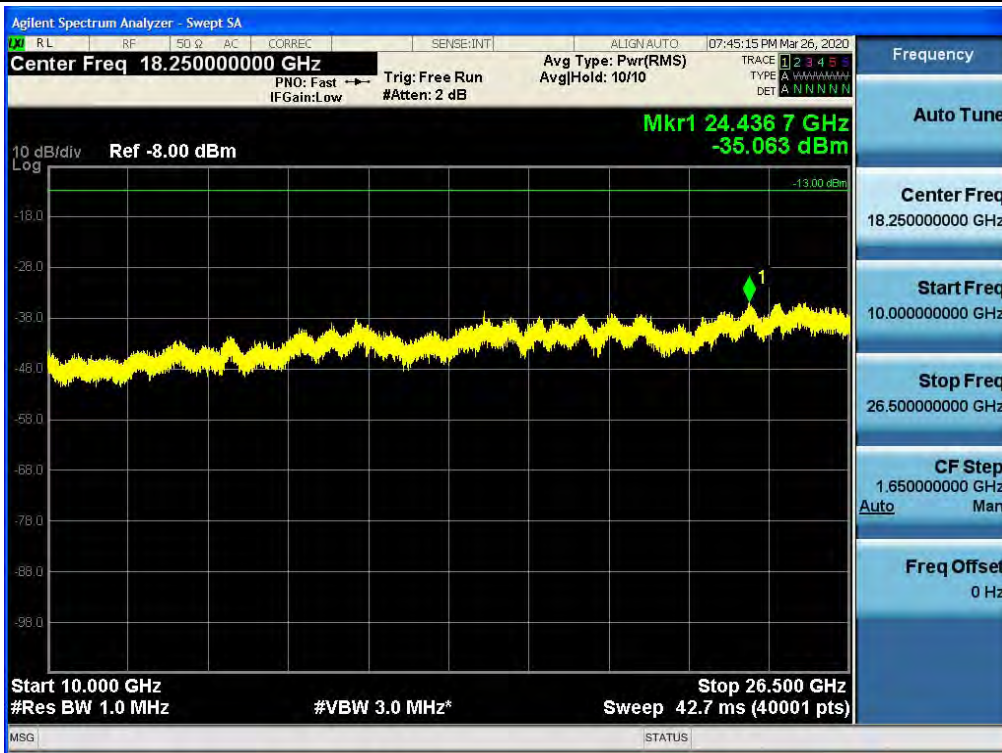

Spurious / BRS/EBS / Uplink / 5G NR 80M / High / High Edge ~ High Edge+10

Spurious / BRS/EBS / Uplink / 5G NR 80M / High / High Edge+10 ~ 10 GHz

Spurious / BRS/EBS / Uplink / 5G NR 80M / High / 10 GHz ~ 26.5 GHz

Spurious / CBRS / Uplink / LTE 20 MHz / Low / 9 kHz ~ 150 kHz

Spurious / CBRS / Uplink / LTE 20 MHz / Low / 150 kHz ~ 30 MHz

Spurious / CBRS / Uplink / LTE 20 MHz / Low / 30 MHz ~ Low Edge-10

Spurious / CBRS / Uplink / LTE 20 MHz / Low / Low Edge-10 ~ Low Edge

Spurious / CBRS / Uplink / LTE 20 MHz / Low / High Edge ~ High Edge+10

Spurious / CBRS / Uplink / LTE 20 MHz / Low / High Edge+10 ~ 10 GHz

Spurious / CBRS / Uplink / LTE 20 MHz / Low / 10 GHz ~ 26.5 GHz

Spurious / CBRS / Uplink / LTE 20 MHz / Middle / 9 kHz ~ 150 kHz

Spurious / CBRS / Uplink / LTE 20 MHz / Middle / 150 kHz ~ 30 MHz

Spurious / CBRS / Uplink / LTE 20 MHz / Middle / 30 MHz ~ Low Edge-10

Spurious / CBRS / Uplink / LTE 20 MHz / Middle / Low Edge-10 ~ Low Edge