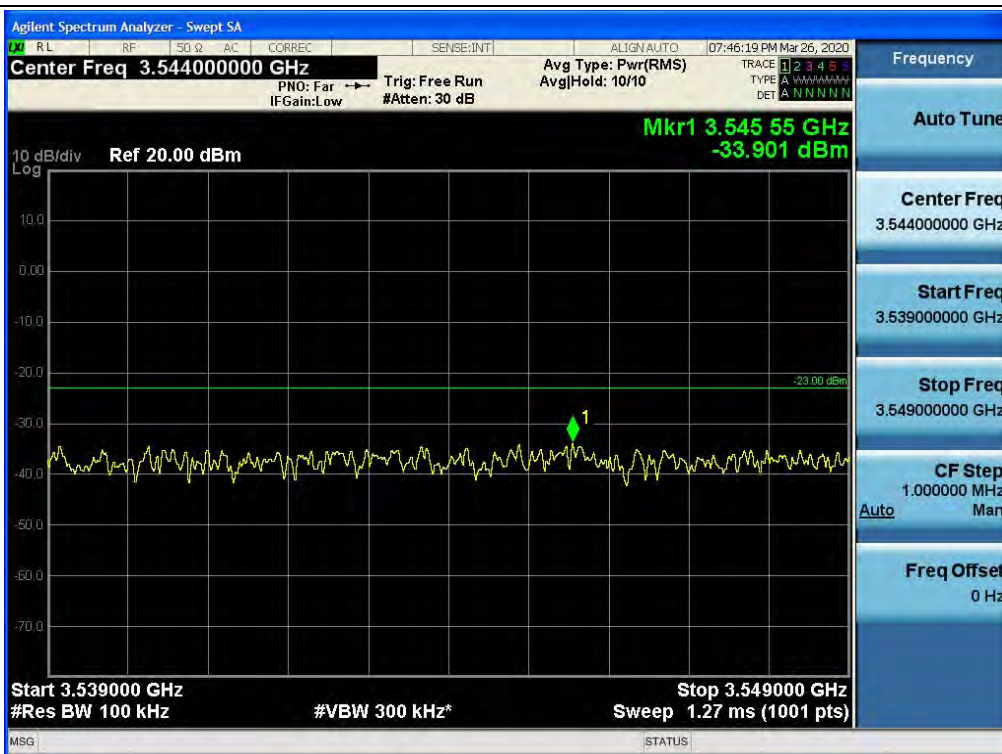

Spurious / CBRS / Uplink / LTE 20 MHz / Low / High Edge ~ High Edge+10

Spurious / CBRS / Uplink / LTE 20 MHz / Low / High Edge+10 ~ 10 GHz

Spurious / CBRS / Uplink / LTE 20 MHz / Low / 10 GHz ~ 26.5 GHz

Spurious / CBRS / Uplink / LTE 20 MHz / Middle / 9 kHz ~ 150 kHz

Spurious / CBRS / Uplink / LTE 20 MHz / Middle / 150 kHz ~ 30 MHz

Spurious / CBRS / Uplink / LTE 20 MHz / Middle / 30 MHz ~ Low Edge-10

Spurious / CBRS / Uplink / LTE 20 MHz / Middle / Low Edge-10 ~ Low Edge

Spurious / CBRS / Uplink / LTE 20 MHz / Middle / High Edge ~ High Edge+10

Spurious / CBRS / Uplink / LTE 20 MHz / Middle / High Edge+10 ~ 10 GHz

Spurious / CBRS / Uplink / LTE 20 MHz / Middle / 10 GHz ~ 26.5 GHz

Spurious / CBRS / Uplink / LTE 20 MHz / High / 9 kHz ~ 150 kHz

Spurious / CBRS / Uplink / LTE 20 MHz / High / 150 kHz ~ 30 MHz

Spurious / CBRS / Uplink / LTE 20 MHz / High / 30 MHz ~ Low Edge-10

Spurious / CBRS / Uplink / LTE 20 MHz / High / Low Edge-10 ~ Low Edge