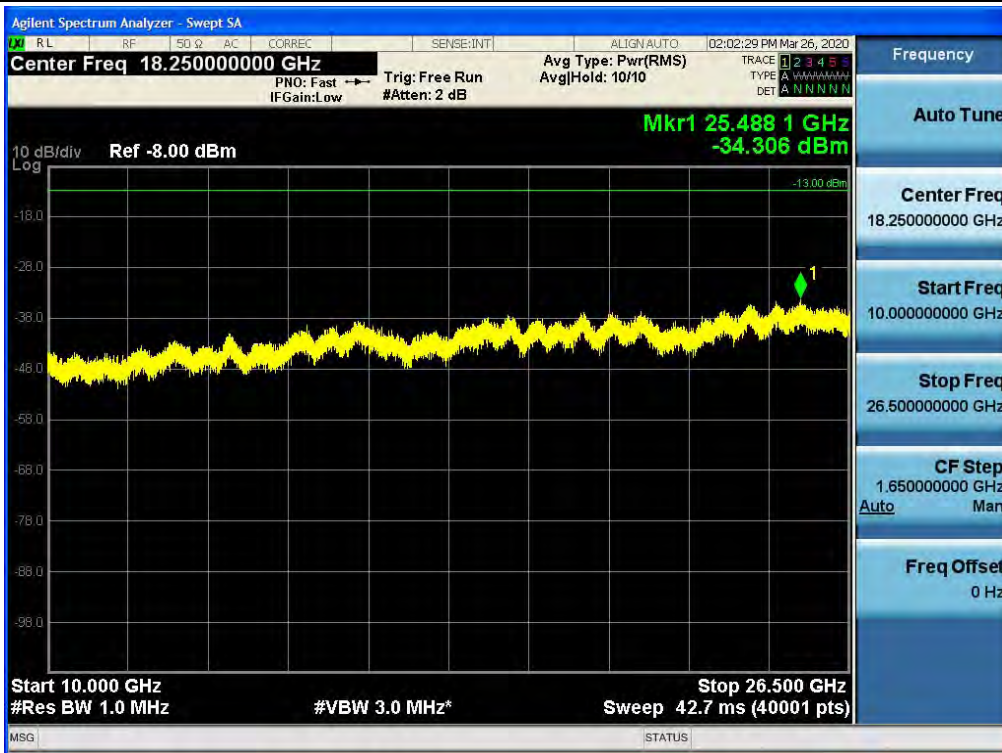

Spurious / BRS/EBS / Uplink / 5G NR 80M / High / 9 kHz ~ 150 kHz

Spurious / BRS/EBS / Uplink / 5G NR 80M / High / 150 kHz ~ 30 MHz

Spurious / BRS/EBS / Uplink / 5G NR 80M / High / 30 MHz ~ Low Edge-10

Spurious / BRS/EBS / Uplink / 5G NR 80M / High / Low Edge-10 ~ Low Edge

Spurious / BRS/EBS / Uplink / 5G NR 80M / High / High Edge ~ High Edge+10

Spurious / BRS/EBS / Uplink / 5G NR 80M / High / High Edge+10 ~ 10 GHz

Spurious / BRS/EBS / Uplink / 5G NR 80M / High / 10 GHz ~ 26.5 GHz

Spurious / CBRS / Uplink / LTE 20 MHz / Low / 9 kHz ~ 150 kHz

Spurious / CBRS / Uplink / LTE 20 MHz / Low / 150 kHz ~ 30 MHz

Spurious / CBRS / Uplink / LTE 20 MHz / Low / 30 MHz ~ Low Edge-10

Spurious / CBRS / Uplink / LTE 20 MHz / Low / Low Edge-10 ~ Low Edge

Spurious / CBRS / Uplink / LTE 20 MHz / Low / High Edge ~ High Edge+10

Spurious / CBRS / Uplink / LTE 20 MHz / Low / High Edge+10 ~ 10 GHz

Spurious / CBRS / Uplink / LTE 20 MHz / Low / 10 GHz ~ 26.5 GHz