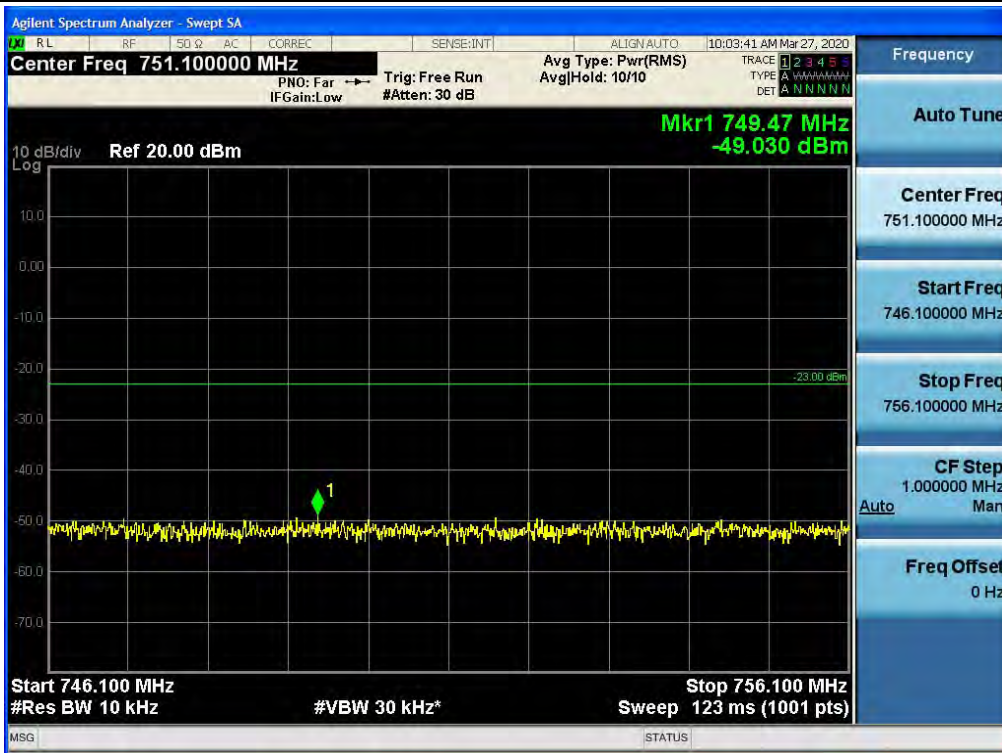

Spurious / CBRS / Uplink / 5G NR 80M / High / Low Edge-10 ~ Low Edge

Spurious / CBRS / Uplink / 5G NR 80M / High / High Edge ~ High Edge+10

Spurious / CBRS / Uplink / 5G NR 80M / High / High Edge+10 ~ 10 GHz

Spurious / CBRS / Uplink / 5G NR 80M / High / 10 GHz ~ 26.5 GHz

Spurious / Lower 700 MHz / Downlink / LTE 10 MHz / Low / 9 kHz ~ 150 kHz

Spurious / Lower 700 MHz / Downlink / LTE 10 MHz / Low / 150 kHz ~ 30 MHz

Spurious / Lower 700 MHz / Downlink / LTE 10 MHz / Low / 30 MHz ~ Low Edge-10

Spurious / Lower 700 MHz / Downlink / LTE 10 MHz / Low / Low Edge-10 ~ Low Edge

Spurious / Lower 700 MHz / Downlink / LTE 10 MHz / Low / High Edge ~ High Edge+10

Spurious / Lower 700 MHz / Downlink / LTE 10 MHz / Low / High Edge+10 ~ 1 GHz

Spurious / Lower 700 MHz / Downlink / LTE 10 MHz / Low / 2 GHz ~ 4 GHz

Spurious / Lower 700 MHz / Downlink / LTE 10 MHz / Low / 4 GHz ~ 6 GHz