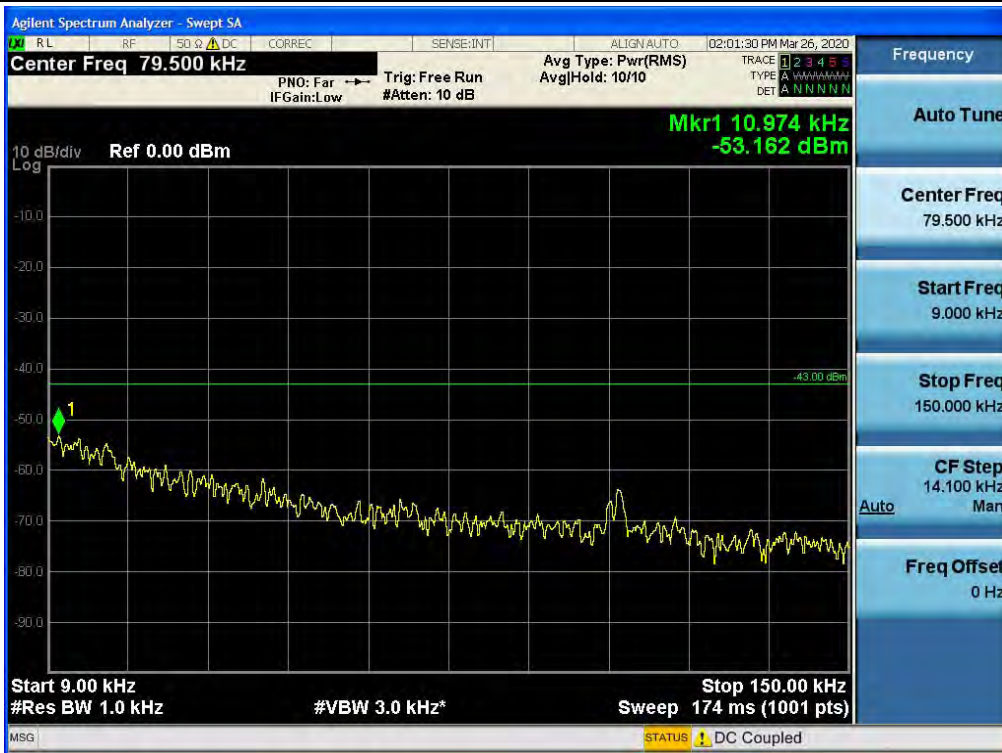

Spurious / BRS/EBS / Uplink / 5G NR 80M / High / 9 kHz ~ 150 kHz

Spurious / BRS/EBS / Uplink / 5G NR 80M / High / 150 kHz ~ 30 MHz

Spurious / BRS/EBS / Uplink / 5G NR 80M / High / 30 MHz ~ Low Edge-10

Spurious / BRS/EBS / Uplink / 5G NR 80M / High / Low Edge-10 ~ Low Edge

Spurious / BRS/EBS / Uplink / 5G NR 80M / High / High Edge ~ High Edge+10

Spurious / BRS/EBS / Uplink / 5G NR 80M / High / High Edge+10 ~ 10 GHz

Spurious / BRS/EBS / Uplink / 5G NR 80M / High / 10 GHz ~ 26.5 GHz

Spurious / CBRS / Uplink / LTE 20 MHz / Low / 9 kHz ~ 150 kHz

Spurious / CBRS / Uplink / LTE 20 MHz / Low / 150 kHz ~ 30 MHz

Spurious / CBRS / Uplink / LTE 20 MHz / Low / 30 MHz ~ Low Edge-10

Spurious / CBRS / Uplink / LTE 20 MHz / Low / Low Edge-10 ~ Low Edge