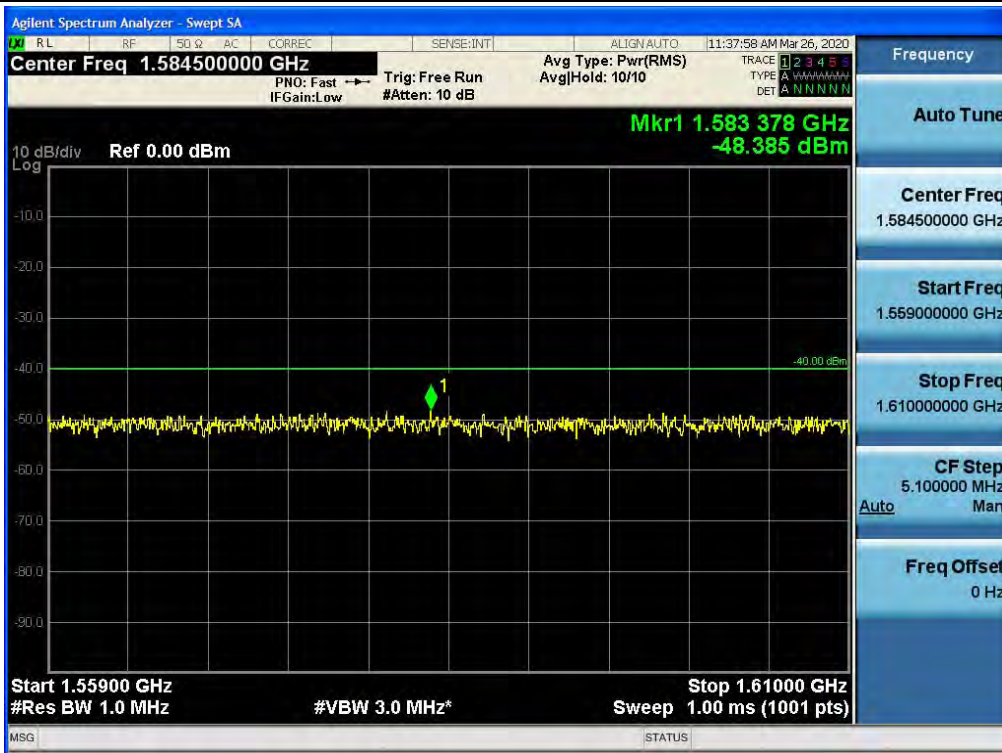

Spurious / Upper 700 MHz / Downlink / LTE 10 MHz / Low / 30 MHz ~ Low Edge-10

Spurious / Upper 700 MHz / Downlink / LTE 10 MHz / Low / Low Edge-10 ~ Low Edge

Spurious / Upper 700 MHz / Downlink / LTE 10 MHz / Low / High Edge ~ High Edge+10

Spurious / Upper 700 MHz / Downlink / LTE 10 MHz / Low / High Edge+10 ~ 1 GHz

Spurious / Upper 700 MHz / Downlink / LTE 10 MHz / Low / 2 GHz ~ 4 GHz

Spurious / Upper 700 MHz / Downlink / LTE 10 MHz / Low / 4 GHz ~ 6 GHz

Spurious / Upper 700 MHz / Downlink / LTE 10 MHz / Low / 6 GHz ~ 8 GHz

Spurious / Upper 700 MHz / Downlink / LTE 10 MHz / Low / Additional Band 1

Spurious / Upper 700 MHz / Downlink / LTE 10 MHz / Low / Additional Band 2

Spurious / Upper 700 MHz / Downlink / LTE 10 MHz / Low / Additional Band 3

Spurious / Upper 700 MHz / Downlink / LTE 10 MHz / Low / Additional Band 4

Spurious / Upper 700 MHz / Downlink / LTE 10 MHz / Low / Additional Band 5