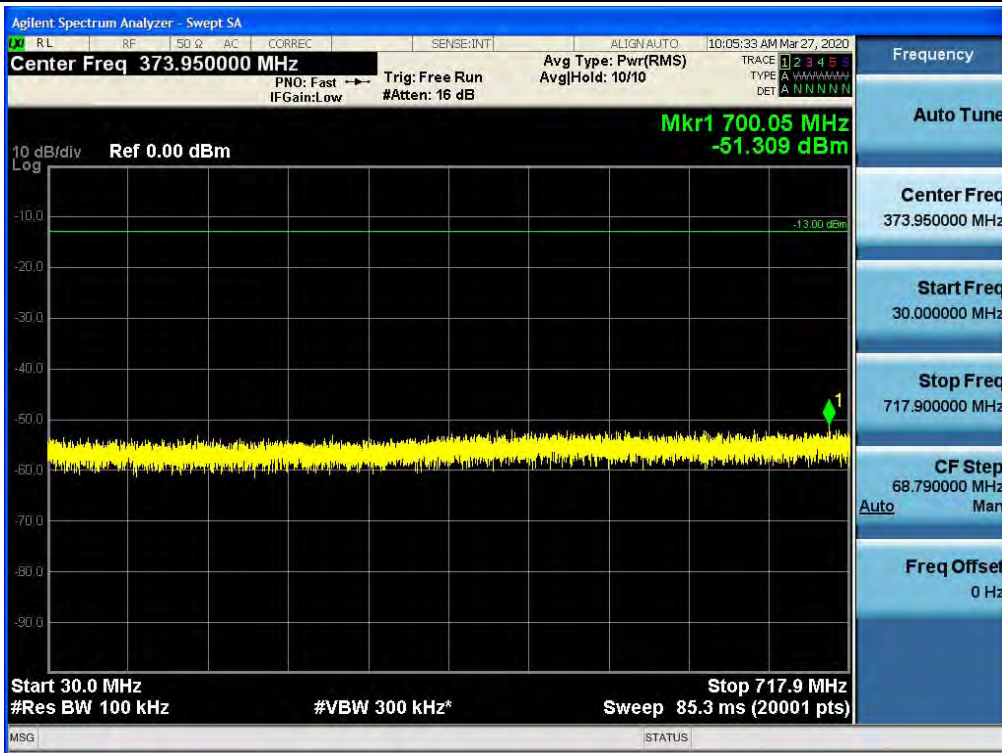

Spurious / Lower 700 MHz / Downlink / LTE 10 MHz / Middle / High Edge+10 ~ 1 GHz

Spurious / Lower 700 MHz / Downlink / LTE 10 MHz / Middle / 2 GHz ~ 4 GHz

Spurious / Lower 700 MHz / Downlink / LTE 10 MHz / Middle / 4 GHz ~ 6 GHz

Spurious / Lower 700 MHz / Downlink / LTE 10 MHz / Middle / 6 GHz ~ 8 GHz

Spurious / Lower 700 MHz / Downlink / LTE 10 MHz / High / 9 kHz ~ 150 kHz

Spurious / Lower 700 MHz / Downlink / LTE 10 MHz / High / 150 kHz ~ 30 MHz

Spurious / Lower 700 MHz / Downlink / LTE 10 MHz / High / 30 MHz ~ Low Edge-10

Spurious / Lower 700 MHz / Downlink / LTE 10 MHz / High / Low Edge-10 ~ Low Edge

Spurious / Lower 700 MHz / Downlink / LTE 10 MHz / High / High Edge ~ High Edge+10

Spurious / Lower 700 MHz / Downlink / LTE 10 MHz / High / High Edge+10 ~ 1 GHz

Spurious / Lower 700 MHz / Downlink / LTE 10 MHz / High / 2 GHz ~ 4 GHz

Spurious / Lower 700 MHz / Downlink / LTE 10 MHz / High / 4 GHz ~ 6 GHz