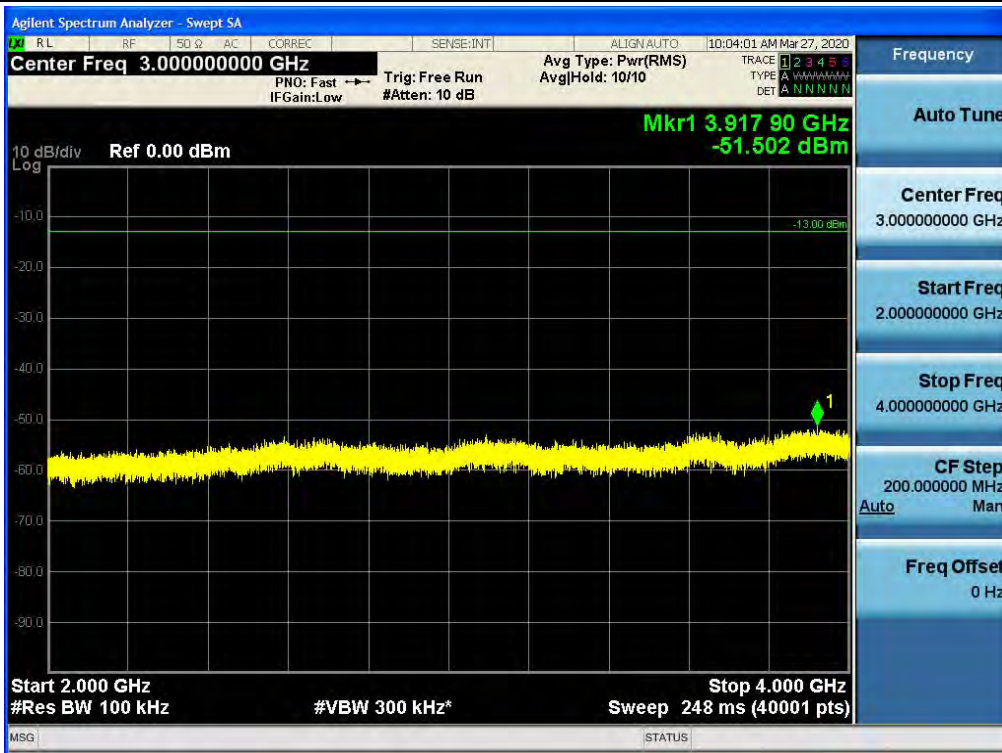

Spurious / CBRS / Uplink / 5G NR 80M / High / 10 GHz ~ 26.5 GHz

Spurious / Lower 700 MHz / Downlink / LTE 10 MHz / Low / 9 kHz ~ 150 kHz

Spurious / Lower 700 MHz / Downlink / LTE 10 MHz / Low / 150 kHz ~ 30 MHz

Spurious / Lower 700 MHz / Downlink / LTE 10 MHz / Low / 30 MHz ~ Low Edge-10

Spurious / Lower 700 MHz / Downlink / LTE 10 MHz / Low / Low Edge-10 ~ Low Edge

Spurious / Lower 700 MHz / Downlink / LTE 10 MHz / Low / High Edge ~ High Edge+10

Spurious / Lower 700 MHz / Downlink / LTE 10 MHz / Low / High Edge+10 ~ 1 GHz

Spurious / Lower 700 MHz / Downlink / LTE 10 MHz / Low / 2 GHz ~ 4 GHz

Spurious / Lower 700 MHz / Downlink / LTE 10 MHz / Low / 4 GHz ~ 6 GHz