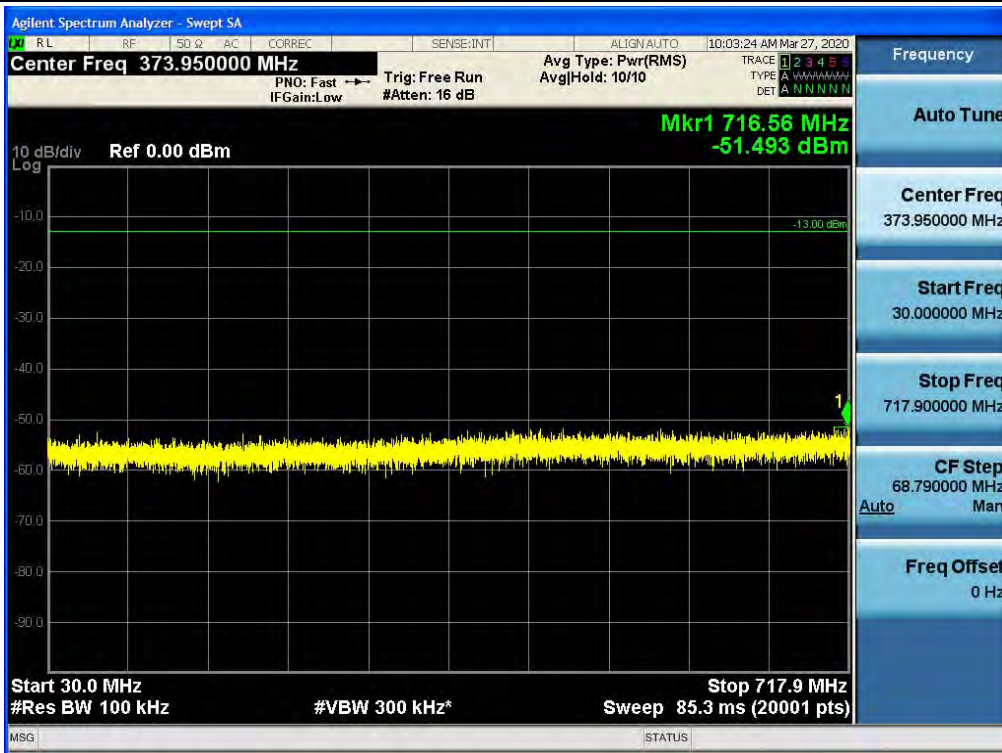

Spurious / CBRS / Uplink / 5G NR 80M / High / Low Edge-10 ~ Low Edge

Spurious / CBRS / Uplink / 5G NR 80M / High / High Edge ~ High Edge+10

Spurious / CBRS / Uplink / 5G NR 80M / High / High Edge+10 ~ 10 GHz

Spurious / CBRS / Uplink / 5G NR 80M / High / 10 GHz ~ 26.5 GHz

Spurious / Lower 700 MHz / Downlink / LTE 10 MHz / Low / 9 kHz ~ 150 kHz

Spurious / Lower 700 MHz / Downlink / LTE 10 MHz / Low / 150 kHz ~ 30 MHz

Spurious / Lower 700 MHz / Downlink / LTE 10 MHz / Low / 30 MHz ~ Low Edge-10

Spurious / Lower 700 MHz / Downlink / LTE 10 MHz / Low / Low Edge-10 ~ Low Edge

Spurious / Lower 700 MHz / Downlink / LTE 10 MHz / Low / High Edge ~ High Edge+10

Spurious / Lower 700 MHz / Downlink / LTE 10 MHz / Low / High Edge+10 ~ 1 GHz

Spurious / Lower 700 MHz / Downlink / LTE 10 MHz / Low / 2 GHz ~ 4 GHz

Spurious / Lower 700 MHz / Downlink / LTE 10 MHz / Low / 4 GHz ~ 6 GHz