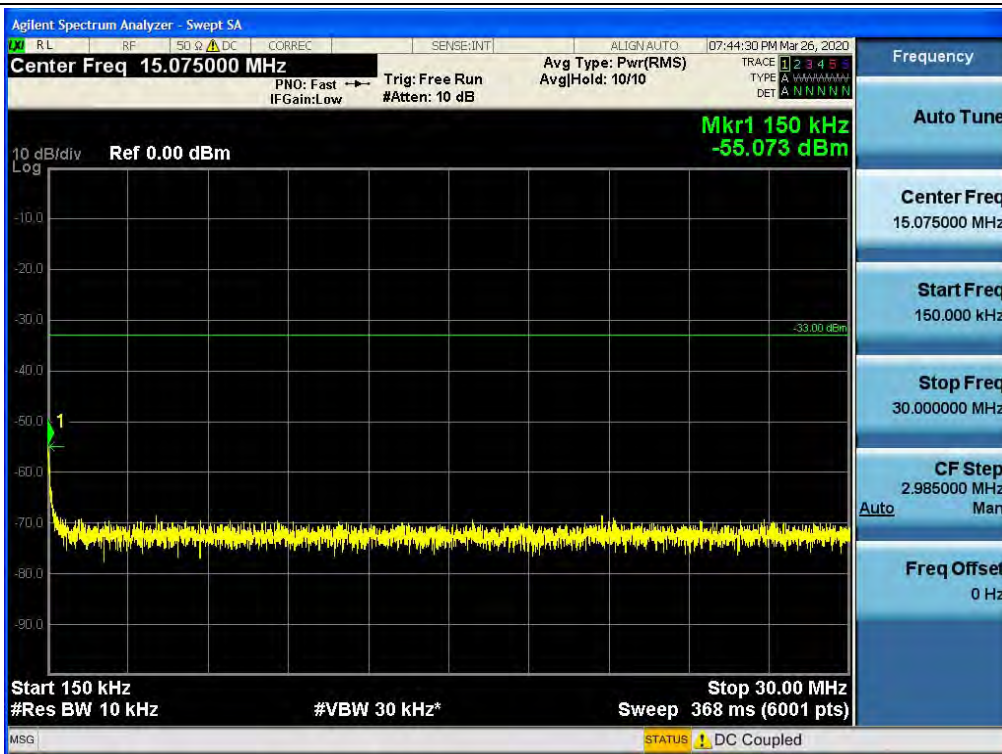

Spurious / BRS/EBS / Uplink / 5G NR 80M / High / 9 kHz ~ 150 kHz

Spurious / BRS/EBS / Uplink / 5G NR 80M / High / 150 kHz ~ 30 MHz

Spurious / BRS/EBS / Uplink / 5G NR 80M / High / 30 MHz ~ Low Edge-10

Spurious / BRS/EBS / Uplink / 5G NR 80M / High / Low Edge-10 ~ Low Edge

Spurious / BRS/EBS / Uplink / 5G NR 80M / High / High Edge ~ High Edge+10

Spurious / BRS/EBS / Uplink / 5G NR 80M / High / High Edge+10 ~ 10 GHz

Spurious / BRS/EBS / Uplink / 5G NR 80M / High / 10 GHz ~ 26.5 GHz

Spurious / CBRS / Uplink / LTE 20 MHz / Low / 9 kHz ~ 150 kHz

Spurious / CBRS / Uplink / LTE 20 MHz / Low / 150 kHz ~ 30 MHz

Spurious / CBRS / Uplink / LTE 20 MHz / Low / 30 MHz ~ Low Edge-10

Spurious / CBRS / Uplink / LTE 20 MHz / Low / Low Edge-10 ~ Low Edge

Spurious / CBRS / Uplink / LTE 20 MHz / Low / High Edge ~ High Edge+10

Spurious / CBRS / Uplink / LTE 20 MHz / Low / High Edge+10 ~ 10 GHz

Spurious / CBRS / Uplink / LTE 20 MHz / Low / 10 GHz ~ 26.5 GHz