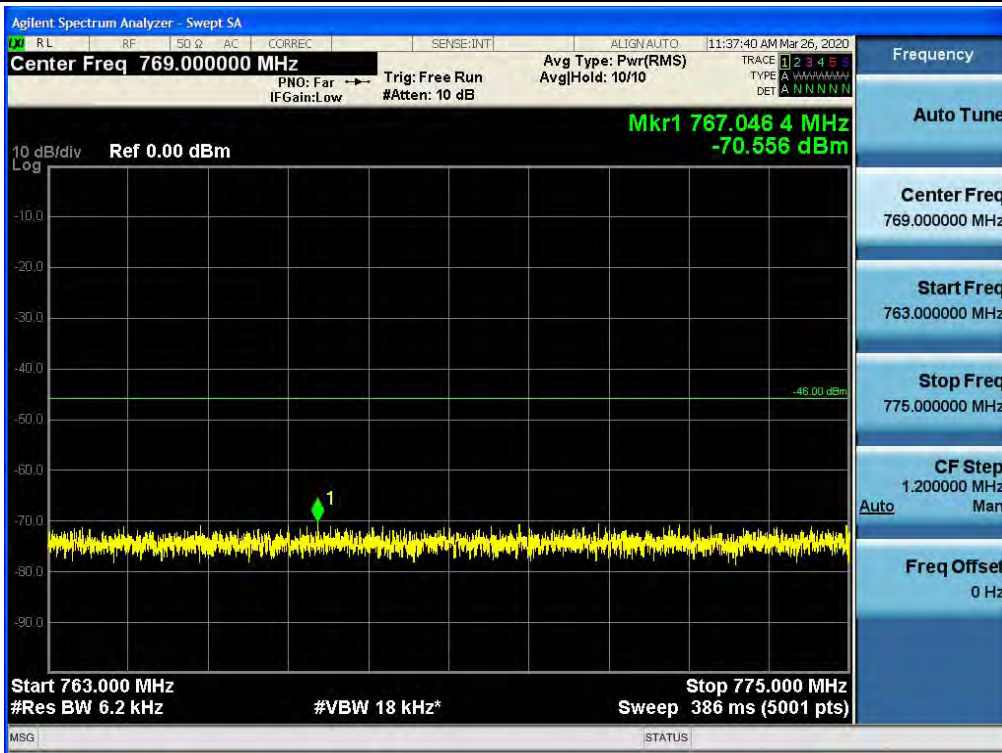

Spurious / Upper 700 MHz / Downlink / LTE 10 MHz / Low / 30 MHz ~ Low Edge-10

Spurious / Upper 700 MHz / Downlink / LTE 10 MHz / Low / Low Edge-10 ~ Low Edge

Spurious / Upper 700 MHz / Downlink / LTE 10 MHz / Low / High Edge ~ High Edge+10

Spurious / Upper 700 MHz / Downlink / LTE 10 MHz / Low / High Edge+10 ~ 1 GHz

Spurious / Upper 700 MHz / Downlink / LTE 10 MHz / Low / 2 GHz ~ 4 GHz

Spurious / Upper 700 MHz / Downlink / LTE 10 MHz / Low / 4 GHz ~ 6 GHz

Spurious / Upper 700 MHz / Downlink / LTE 10 MHz / Low / 6 GHz ~ 8 GHz

Spurious / Upper 700 MHz / Downlink / LTE 10 MHz / Low / Additional Band 1

Spurious / Upper 700 MHz / Downlink / LTE 10 MHz / Low / Additional Band 2

Spurious / Upper 700 MHz / Downlink / LTE 10 MHz / Low / Additional Band 3

Spurious / Upper 700 MHz / Downlink / LTE 10 MHz / Low / Additional Band 4

Spurious / Upper 700 MHz / Downlink / LTE 10 MHz / Low / Additional Band 5