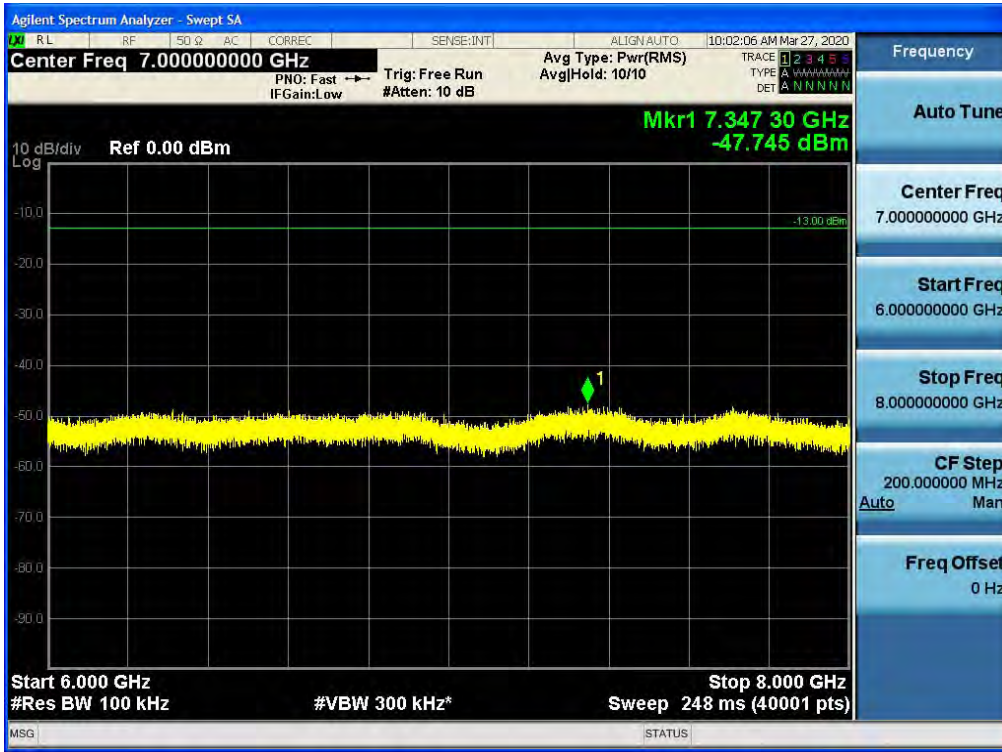

Spurious / Lower 700 MHz / Downlink / LTE 10 MHz / Middle / 30 MHz ~ Low Edge-10

Spurious / Lower 700 MHz / Downlink / LTE 10 MHz / Middle / Low Edge-10 ~ Low Edge

Spurious / Lower 700 MHz / Downlink / LTE 10 MHz / Middle / High Edge ~ High Edge+10

Spurious / Lower 700 MHz / Downlink / LTE 10 MHz / Middle / High Edge+10 ~ 1 GHz

Spurious / Lower 700 MHz / Downlink / LTE 10 MHz / Middle / 2 GHz ~ 4 GHz

Spurious / Lower 700 MHz / Downlink / LTE 10 MHz / Middle / 4 GHz ~ 6 GHz

Spurious / Lower 700 MHz / Downlink / LTE 10 MHz / Middle / 6 GHz ~ 8 GHz

Spurious / Lower 700 MHz / Downlink / LTE 10 MHz / High / 9 kHz ~ 150 kHz

Spurious / Lower 700 MHz / Downlink / LTE 10 MHz / High / 150 kHz ~ 30 MHz

Spurious / Lower 700 MHz / Downlink / LTE 10 MHz / High / 30 MHz ~ Low Edge-10

Spurious / Lower 700 MHz / Downlink / LTE 10 MHz / High / Low Edge-10 ~ Low Edge

Spurious / Lower 700 MHz / Downlink / LTE 10 MHz / High / High Edge ~ High Edge+10