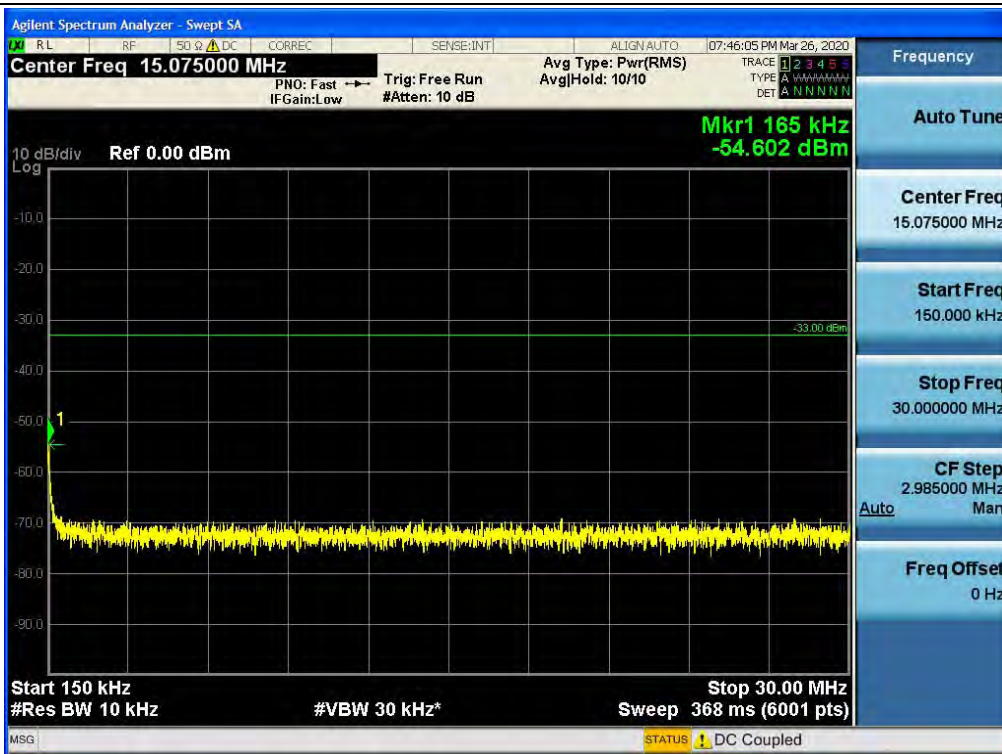

Spurious / CBRS / Uplink / LTE 20 MHz / Low / 9 kHz ~ 150 kHz

Spurious / CBRS / Uplink / LTE 20 MHz / Low / 150 kHz ~ 30 MHz

Spurious / CBRS / Uplink / LTE 20 MHz / Low / 30 MHz ~ Low Edge-10

Spurious / CBRS / Uplink / LTE 20 MHz / Low / Low Edge-10 ~ Low Edge

Spurious / CBRS / Uplink / LTE 20 MHz / Low / High Edge ~ High Edge+10

Spurious / CBRS / Uplink / LTE 20 MHz / Low / High Edge+10 ~ 10 GHz

Spurious / CBRS / Uplink / LTE 20 MHz / Low / 10 GHz ~ 26.5 GHz

Spurious / CBRS / Uplink / LTE 20 MHz / Middle / 9 kHz ~ 150 kHz

Spurious / CBRS / Uplink / LTE 20 MHz / Middle / 150 kHz ~ 30 MHz

Spurious / CBRS / Uplink / LTE 20 MHz / Middle / 30 MHz ~ Low Edge-10

Spurious / CBRS / Uplink / LTE 20 MHz / Middle / Low Edge-10 ~ Low Edge

Spurious / CBRS / Uplink / LTE 20 MHz / Middle / High Edge ~ High Edge+10

Spurious / CBRS / Uplink / LTE 20 MHz / Middle / High Edge+10 ~ 10 GHz

Spurious / CBRS / Uplink / LTE 20 MHz / Middle / 10 GHz ~ 26.5 GHz