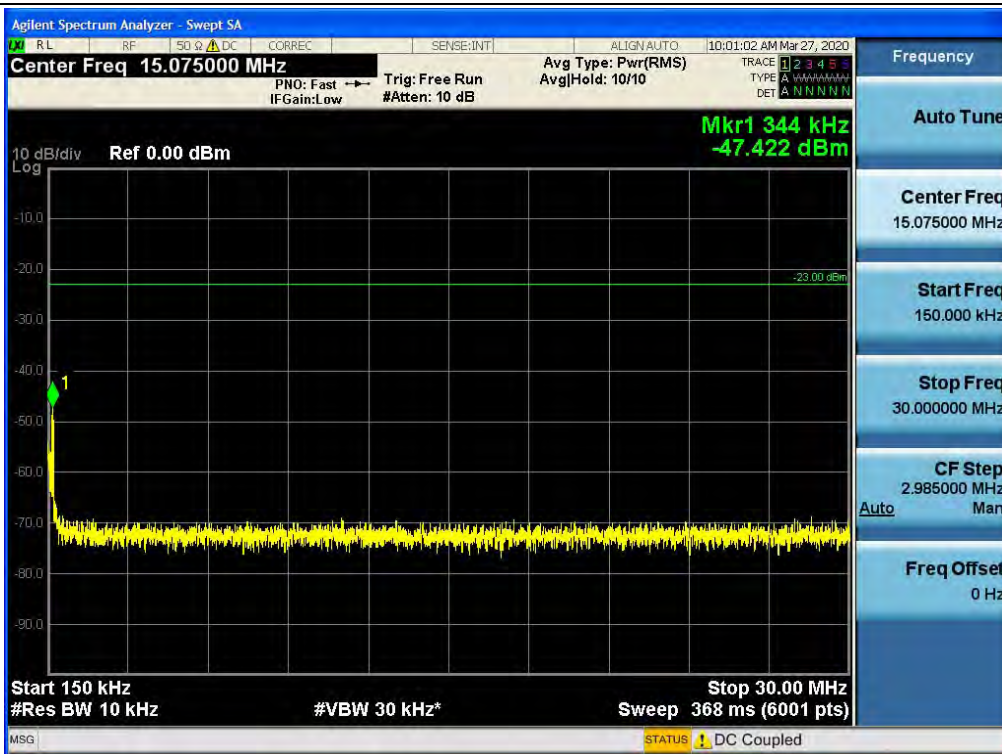

Spurious / Lower 700 MHz / Downlink / LTE 10 MHz / Low / 30 MHz ~ Low Edge-10

Spurious / Lower 700 MHz / Downlink / LTE 10 MHz / Low / Low Edge-10 ~ Low Edge

Spurious / Lower 700 MHz / Downlink / LTE 10 MHz / Low / High Edge ~ High Edge+10

Spurious / Lower 700 MHz / Downlink / LTE 10 MHz / Low / High Edge+10 ~ 1 GHz

Spurious / Lower 700 MHz / Downlink / LTE 10 MHz / Low / 2 GHz ~ 4 GHz

Spurious / Lower 700 MHz / Downlink / LTE 10 MHz / Low / 4 GHz ~ 6 GHz

Spurious / Lower 700 MHz / Downlink / LTE 10 MHz / Low / 6 GHz ~ 8 GHz

Spurious / Lower 700 MHz / Downlink / LTE 10 MHz / Middle / 9 kHz ~ 150 kHz

Spurious / Lower 700 MHz / Downlink / LTE 10 MHz / Middle / 150 kHz ~ 30 MHz

Spurious / Lower 700 MHz / Downlink / LTE 10 MHz / Middle / 30 MHz ~ Low Edge-10

Spurious / Lower 700 MHz / Downlink / LTE 10 MHz / Middle / Low Edge-10 ~ Low Edge

Spurious / Lower 700 MHz / Downlink / LTE 10 MHz / Middle / High Edge ~ High Edge+10