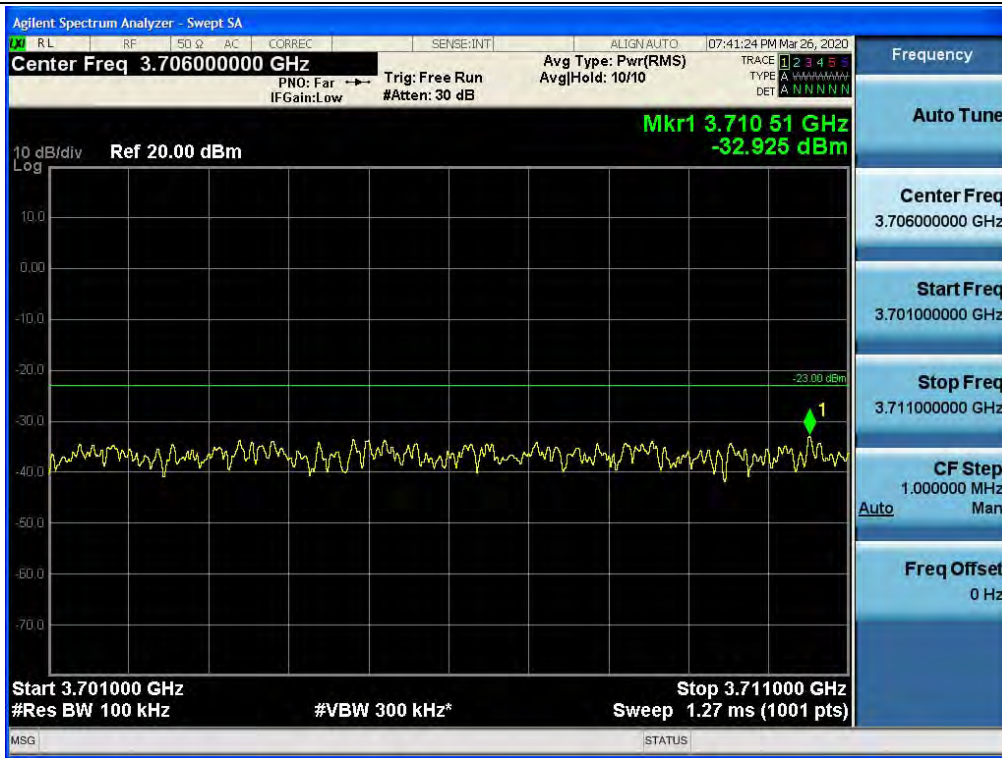

Spurious / CBRS / Uplink / LTE 20 MHz / Middle / High Edge ~ High Edge+10

Spurious / CBRS / Uplink / LTE 20 MHz / Middle / High Edge+10 ~ 10 GHz

Spurious / CBRS / Uplink / LTE 20 MHz / Middle / 10 GHz ~ 26.5 GHz

Spurious / CBRS / Uplink / LTE 20 MHz / High / 9 kHz ~ 150 kHz

Spurious / CBRS / Uplink / LTE 20 MHz / High / 150 kHz ~ 30 MHz

Spurious / CBRS / Uplink / LTE 20 MHz / High / 30 MHz ~ Low Edge-10

Spurious / CBRS / Uplink / LTE 20 MHz / High / Low Edge-10 ~ Low Edge

Spurious / CBRS / Uplink / LTE 20 MHz / High / High Edge ~ High Edge+10

Spurious / CBRS / Uplink / LTE 20 MHz / High / High Edge+10 ~ 10 GHz

Spurious / CBRS / Uplink / LTE 20 MHz / High / 10 GHz ~ 26.5 GHz

Spurious / CBRS / Uplink / 5G NR 80M / Low / 9 kHz ~ 150 kHz

Spurious / CBRS / Uplink / 5G NR 80M / Low / 150 kHz ~ 30 MHz

Spurious / CBRS / Uplink / 5G NR 80M / Low / 30 MHz ~ Low Edge-10

Spurious / CBRS / Uplink / 5G NR 80M / Low / Low Edge-10 ~ Low Edge