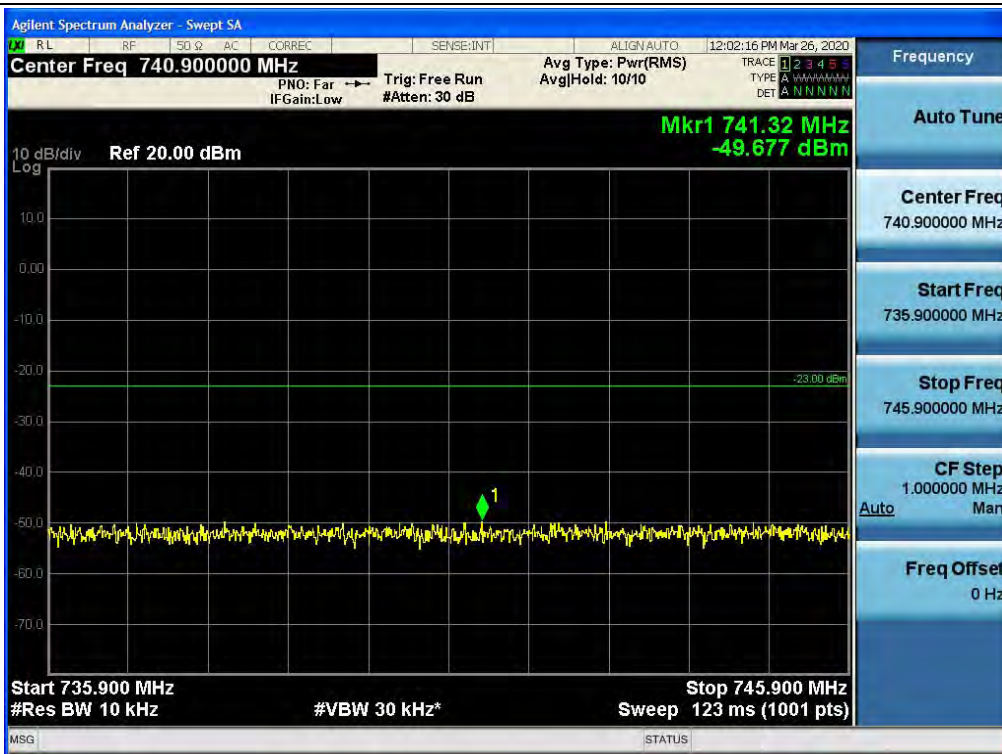

Spurious / Upper 700 MHz / Downlink / LTE 10 MHz / Low / Additional Band 3

Spurious / Upper 700 MHz / Downlink / LTE 10 MHz / Low / Additional Band 4

Spurious / Upper 700 MHz / Downlink / LTE 10 MHz / Low / Additional Band 5

Spurious / Upper 700 MHz / Downlink / LTE 10 MHz / Low / Additional Band 6

Spurious / Upper 700 MHz / Downlink / LTE 10 MHz / Low / Additional Band 7

Spurious / Upper 700 MHz / Downlink / LTE 10 MHz / Middle / 9 kHz ~ 150 kHz

Spurious / Upper 700 MHz / Downlink / LTE 10 MHz / Middle / 150 kHz ~ 30 MHz

Spurious / Upper 700 MHz / Downlink / LTE 10 MHz / Middle / 30 MHz ~ Low Edge-10

Spurious / Upper 700 MHz / Downlink / LTE 10 MHz / Middle / Low Edge-10 ~ Low Edge

Spurious / Upper 700 MHz / Downlink / LTE 10 MHz / Middle / High Edge ~ High Edge+10

Spurious / Upper 700 MHz / Downlink / LTE 10 MHz / Middle / High Edge+10 ~ 1 GHz

Spurious / Upper 700 MHz / Downlink / LTE 10 MHz / Middle / 2 GHz ~ 4 GHz