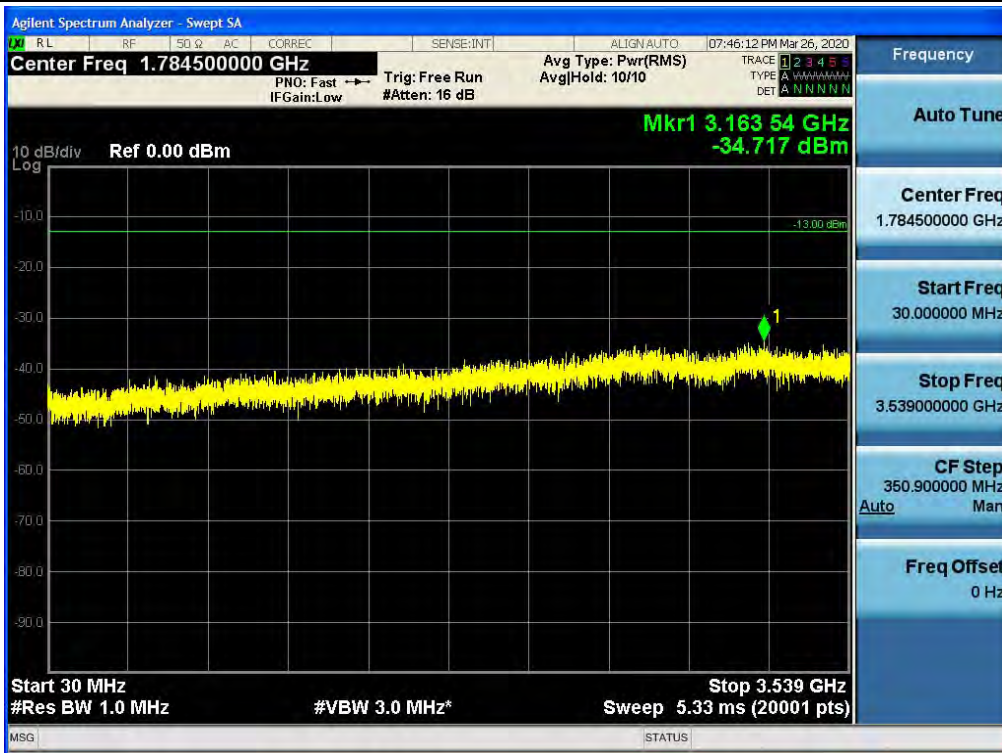

Spurious / CBRS / Uplink / LTE 20 MHz / Low / 9 kHz ~ 150 kHz

Spurious / CBRS / Uplink / LTE 20 MHz / Low / 150 kHz ~ 30 MHz

Spurious / CBRS / Uplink / LTE 20 MHz / Low / 30 MHz ~ Low Edge-10

Spurious / CBRS / Uplink / LTE 20 MHz / Low / Low Edge-10 ~ Low Edge

Spurious / CBRS / Uplink / LTE 20 MHz / Low / High Edge ~ High Edge+10

Spurious / CBRS / Uplink / LTE 20 MHz / Low / High Edge+10 ~ 10 GHz

Spurious / CBRS / Uplink / LTE 20 MHz / Low / 10 GHz ~ 26.5 GHz

Spurious / CBRS / Uplink / LTE 20 MHz / Middle / 9 kHz ~ 150 kHz

Spurious / CBRS / Uplink / LTE 20 MHz / Middle / 150 kHz ~ 30 MHz

Spurious / CBRS / Uplink / LTE 20 MHz / Middle / 30 MHz ~ Low Edge-10

Spurious / CBRS / Uplink / LTE 20 MHz / Middle / Low Edge-10 ~ Low Edge

Spurious / CBRS / Uplink / LTE 20 MHz / Middle / High Edge ~ High Edge+10

Spurious / CBRS / Uplink / LTE 20 MHz / Middle / High Edge+10 ~ 10 GHz

Spurious / CBRS / Uplink / LTE 20 MHz / Middle / 10 GHz ~ 26.5 GHz