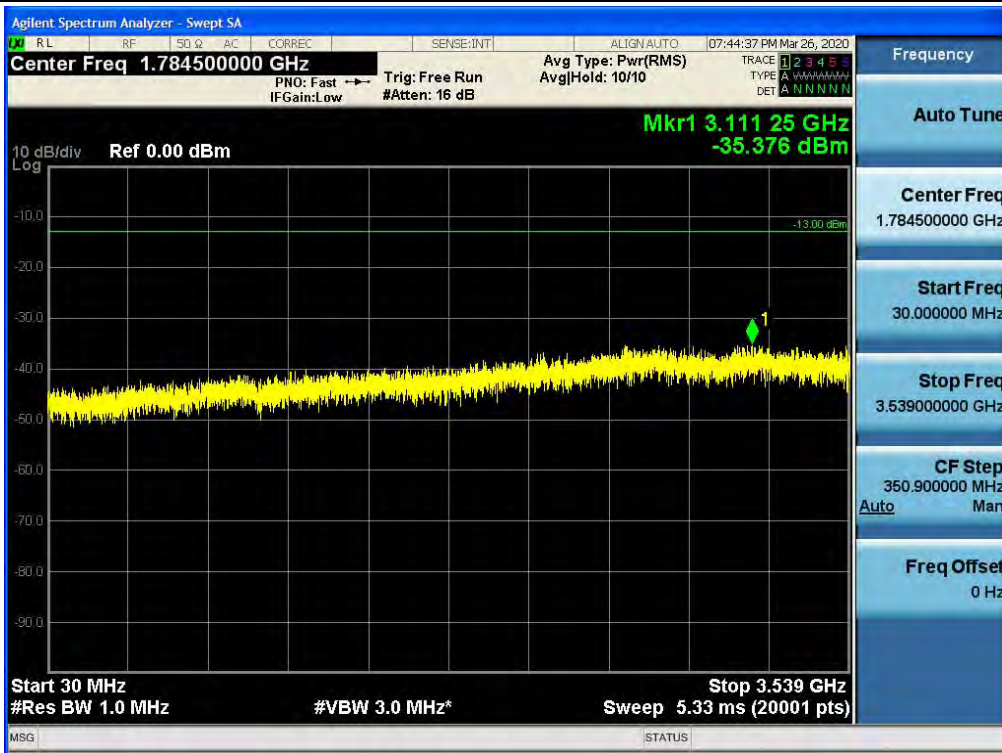

Spurious / BRS/EBS / Uplink / 5G NR 80M / High / 9 kHz ~ 150 kHz

Spurious / BRS/EBS / Uplink / 5G NR 80M / High / 150 kHz ~ 30 MHz

Spurious / BRS/EBS / Uplink / 5G NR 80M / High / 30 MHz ~ Low Edge-10

Spurious / BRS/EBS / Uplink / 5G NR 80M / High / Low Edge-10 ~ Low Edge

Spurious / BRS/EBS / Uplink / 5G NR 80M / High / High Edge ~ High Edge+10

Spurious / BRS/EBS / Uplink / 5G NR 80M / High / High Edge+10 ~ 10 GHz

Spurious / BRS/EBS / Uplink / 5G NR 80M / High / 10 GHz ~ 26.5 GHz

Spurious / CBRS / Uplink / LTE 20 MHz / Low / 9 kHz ~ 150 kHz

Spurious / CBRS / Uplink / LTE 20 MHz / Low / 150 kHz ~ 30 MHz

Spurious / CBRS / Uplink / LTE 20 MHz / Low / 30 MHz ~ Low Edge-10

Spurious / CBRS / Uplink / LTE 20 MHz / Low / Low Edge-10 ~ Low Edge

Spurious / CBRS / Uplink / LTE 20 MHz / Low / High Edge ~ High Edge+10

Spurious / CBRS / Uplink / LTE 20 MHz / Low / High Edge+10 ~ 10 GHz

Spurious / CBRS / Uplink / LTE 20 MHz / Low / 10 GHz ~ 26.5 GHz