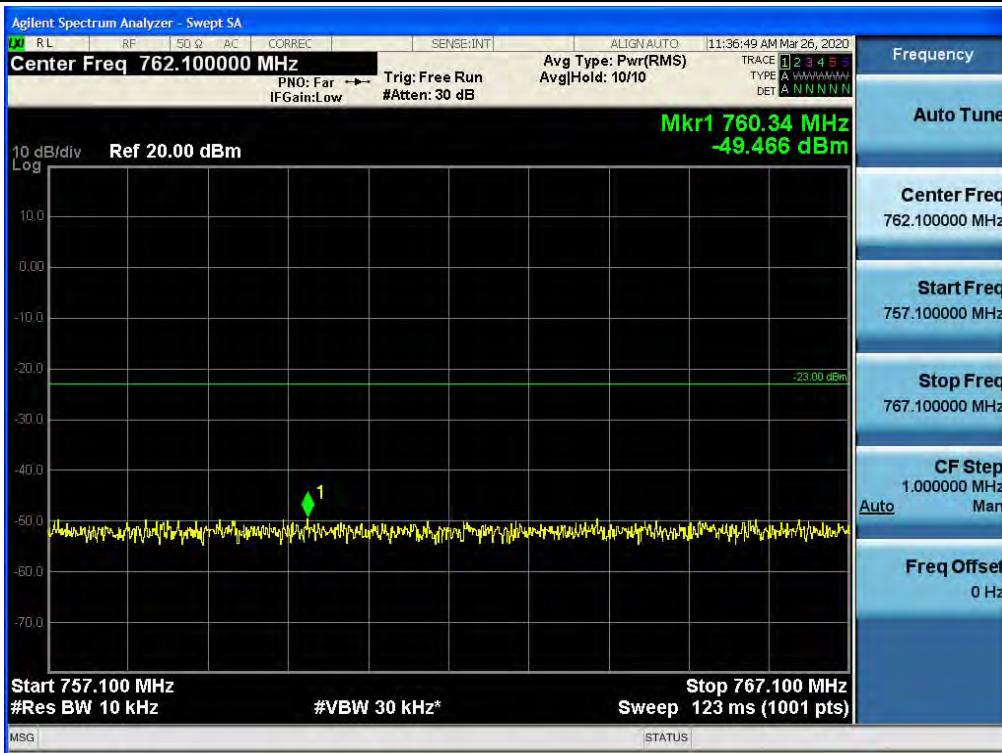

Spurious / Lower 700 MHz / Downlink / LTE 10 MHz / High / High Edge+10 ~ 1 GHz

Spurious / Lower 700 MHz / Downlink / LTE 10 MHz / High / 2 GHz ~ 4 GHz

Spurious / Lower 700 MHz / Downlink / LTE 10 MHz / High / 4 GHz ~ 6 GHz

Spurious / Lower 700 MHz / Downlink / LTE 10 MHz / High / 6 GHz ~ 8 GHz

Spurious / Upper 700 MHz / Downlink / LTE 10 MHz / Low / 9 kHz ~ 150 kHz

Spurious / Upper 700 MHz / Downlink / LTE 10 MHz / Low / 150 kHz ~ 30 MHz

Spurious / Upper 700 MHz / Downlink / LTE 10 MHz / Low / 30 MHz ~ Low Edge-10

Spurious / Upper 700 MHz / Downlink / LTE 10 MHz / Low / Low Edge-10 ~ Low Edge

Spurious / Upper 700 MHz / Downlink / LTE 10 MHz / Low / High Edge ~ High Edge+10

Spurious / Upper 700 MHz / Downlink / LTE 10 MHz / Low / High Edge+10 ~ 1 GHz

Spurious / Upper 700 MHz / Downlink / LTE 10 MHz / Low / 2 GHz ~ 4 GHz

Spurious / Upper 700 MHz / Downlink / LTE 10 MHz / Low / 4 GHz ~ 6 GHz