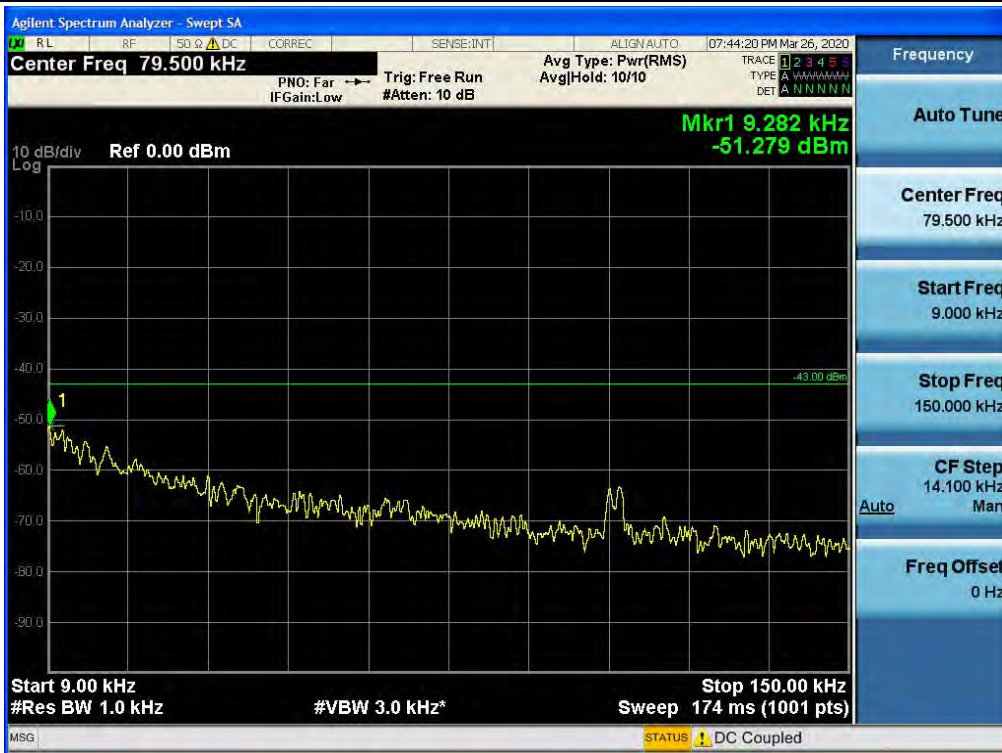

Spurious / BRS/EBS / Uplink / 5G NR 80M / High / 9 kHz ~ 150 kHz

Spurious / BRS/EBS / Uplink / 5G NR 80M / High / 150 kHz ~ 30 MHz

Spurious / BRS/EBS / Uplink / 5G NR 80M / High / 30 MHz ~ Low Edge-10

Spurious / BRS/EBS / Uplink / 5G NR 80M / High / Low Edge-10 ~ Low Edge

Spurious / BRS/EBS / Uplink / 5G NR 80M / High / High Edge ~ High Edge+10

Spurious / BRS/EBS / Uplink / 5G NR 80M / High / High Edge+10 ~ 10 GHz

Spurious / BRS/EBS / Uplink / 5G NR 80M / High / 10 GHz ~ 26.5 GHz

Spurious / CBRS / Uplink / LTE 20 MHz / Low / 9 kHz ~ 150 kHz

Spurious / CBRS / Uplink / LTE 20 MHz / Low / 150 kHz ~ 30 MHz

Spurious / CBRS / Uplink / LTE 20 MHz / Low / 30 MHz ~ Low Edge-10

Spurious / CBRS / Uplink / LTE 20 MHz / Low / Low Edge-10 ~ Low Edge

Spurious / CBRS / Uplink / LTE 20 MHz / Low / High Edge ~ High Edge+10

Spurious / CBRS / Uplink / LTE 20 MHz / Low / High Edge+10 ~ 10 GHz

Spurious / CBRS / Uplink / LTE 20 MHz / Low / 10 GHz ~ 26.5 GHz