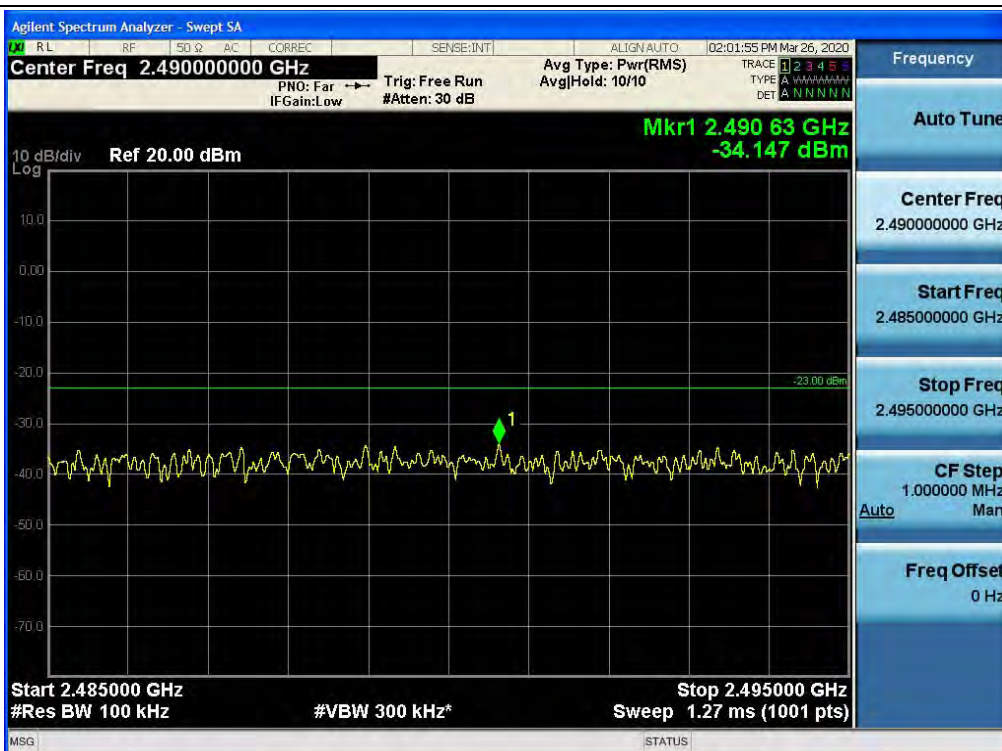

Spurious / BRS/EBS / Uplink / 5G NR 80M / High / 9 kHz ~ 150 kHz

Spurious / BRS/EBS / Uplink / 5G NR 80M / High / 150 kHz ~ 30 MHz

Spurious / BRS/EBS / Uplink / 5G NR 80M / High / 30 MHz ~ Low Edge-10

Spurious / BRS/EBS / Uplink / 5G NR 80M / High / Low Edge-10 ~ Low Edge

Spurious / BRS/EBS / Uplink / 5G NR 80M / High / High Edge ~ High Edge+10

Spurious / BRS/EBS / Uplink / 5G NR 80M / High / High Edge+10 ~ 10 GHz

Spurious / BRS/EBS / Uplink / 5G NR 80M / High / 10 GHz ~ 26.5 GHz

Spurious / CBRS / Uplink / LTE 20 MHz / Low / 9 kHz ~ 150 kHz

Spurious / CBRS / Uplink / LTE 20 MHz / Low / 150 kHz ~ 30 MHz

Spurious / CBRS / Uplink / LTE 20 MHz / Low / 30 MHz ~ Low Edge-10

Spurious / CBRS / Uplink / LTE 20 MHz / Low / Low Edge-10 ~ Low Edge