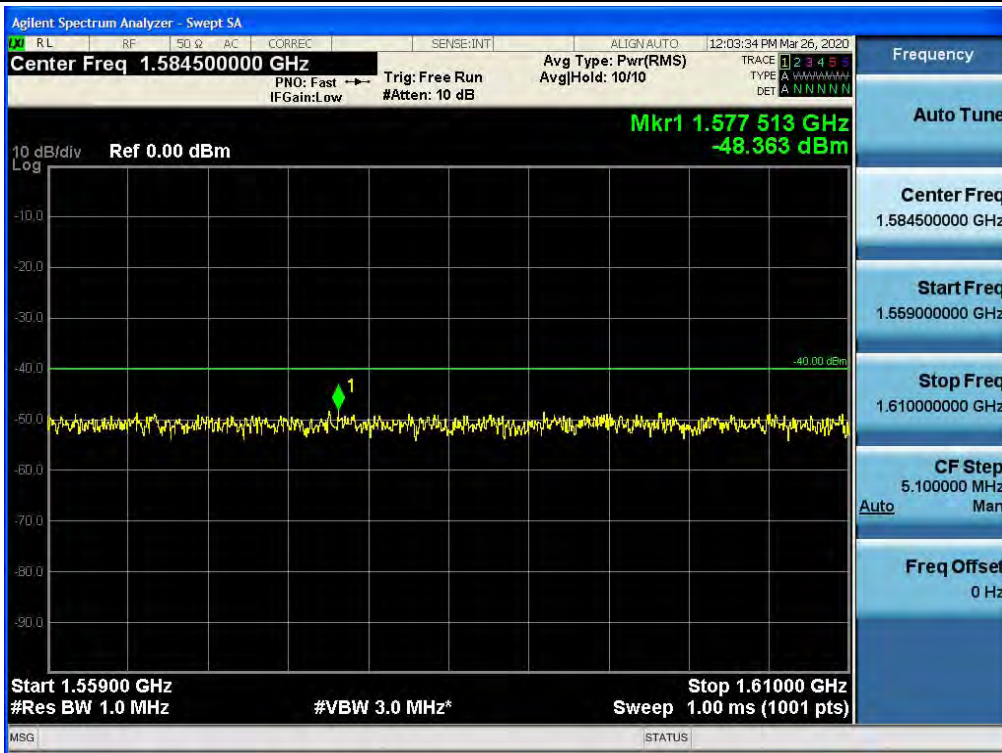

Spurious / Upper 700 MHz / Downlink / LTE 10 MHz / Middle / 150 kHz ~ 30 MHz

Spurious / Upper 700 MHz / Downlink / LTE 10 MHz / Middle / 30 MHz ~ Low Edge-10

Spurious / Upper 700 MHz / Downlink / LTE 10 MHz / Middle / Low Edge-10 ~ Low Edge

Spurious / Upper 700 MHz / Downlink / LTE 10 MHz / Middle / High Edge ~ High Edge+10

Spurious / Upper 700 MHz / Downlink / LTE 10 MHz / Middle / High Edge+10 ~ 1 GHz

Spurious / Upper 700 MHz / Downlink / LTE 10 MHz / Middle / 2 GHz ~ 4 GHz

Spurious / Upper 700 MHz / Downlink / LTE 10 MHz / Middle / 4 GHz ~ 6 GHz

Spurious / Upper 700 MHz / Downlink / LTE 10 MHz / Middle / 6 GHz ~ 8 GHz

Spurious / Upper 700 MHz / Downlink / LTE 10 MHz / Middle / Additional Band 1

Spurious / Upper 700 MHz / Downlink / LTE 10 MHz / Middle / Additional Band 2

Spurious / Upper 700 MHz / Downlink / LTE 10 MHz / Middle / Additional Band 3

Spurious / Upper 700 MHz / Downlink / LTE 10 MHz / Middle / Additional Band 4