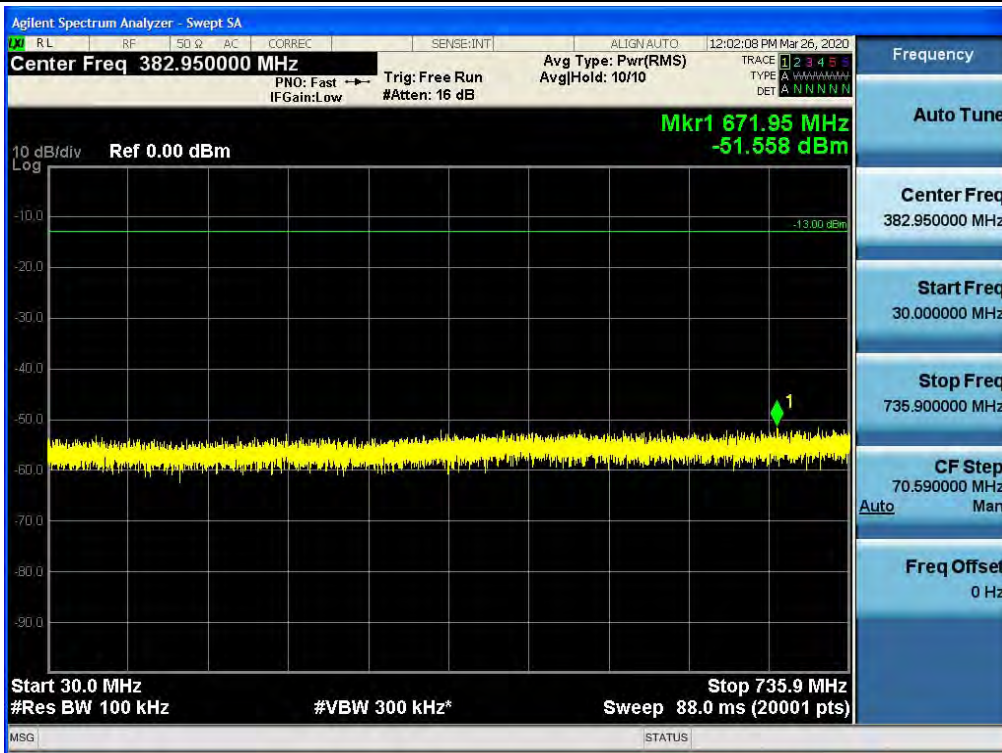

Spurious / Upper 700 MHz / Downlink / LTE 10 MHz / Low / Additional Band 3

Spurious / Upper 700 MHz / Downlink / LTE 10 MHz / Low / Additional Band 4

Spurious / Upper 700 MHz / Downlink / LTE 10 MHz / Low / Additional Band 5

Spurious / Upper 700 MHz / Downlink / LTE 10 MHz / Low / Additional Band 6

Spurious / Upper 700 MHz / Downlink / LTE 10 MHz / Low / Additional Band 7

Spurious / Upper 700 MHz / Downlink / LTE 10 MHz / Middle / 9 kHz ~ 150 kHz

Spurious / Upper 700 MHz / Downlink / LTE 10 MHz / Middle / 150 kHz ~ 30 MHz

Spurious / Upper 700 MHz / Downlink / LTE 10 MHz / Middle / 30 MHz ~ Low Edge-10

Spurious / Upper 700 MHz / Downlink / LTE 10 MHz / Middle / Low Edge-10 ~ Low Edge

Spurious / Upper 700 MHz / Downlink / LTE 10 MHz / Middle / High Edge ~ High Edge+10

Spurious / Upper 700 MHz / Downlink / LTE 10 MHz / Middle / High Edge+10 ~ 1 GHz

Spurious / Upper 700 MHz / Downlink / LTE 10 MHz / Middle / 2 GHz ~ 4 GHz