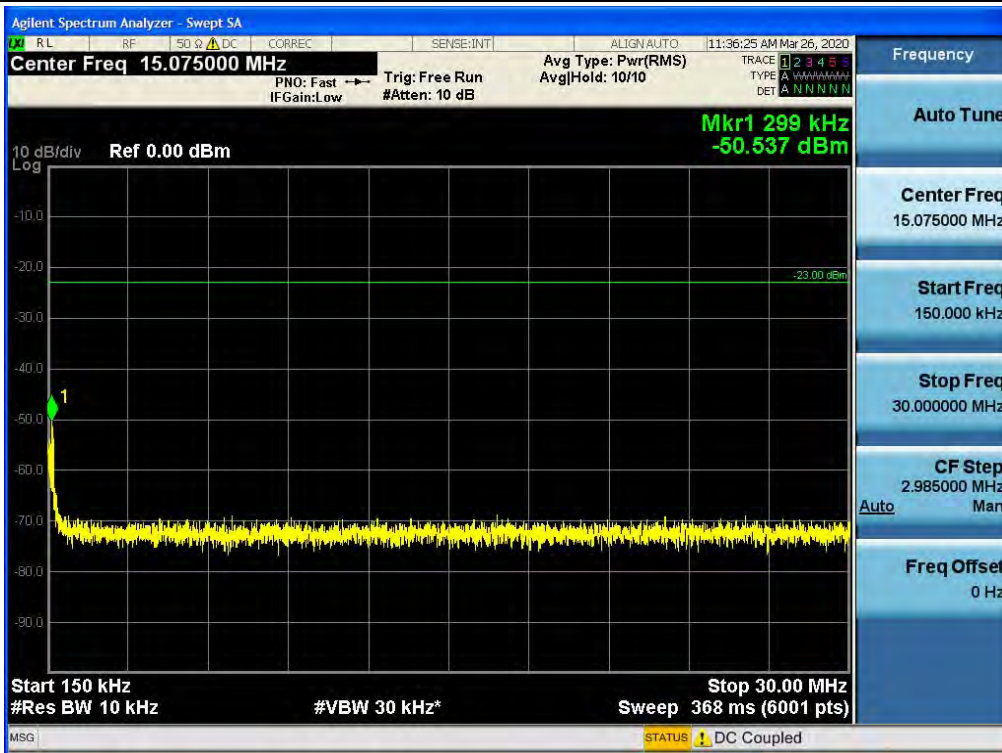

Spurious / Lower 700 MHz / Downlink / LTE 10 MHz / High / 30 MHz ~ Low Edge-10

Spurious / Lower 700 MHz / Downlink / LTE 10 MHz / High / Low Edge-10 ~ Low Edge

Spurious / Lower 700 MHz / Downlink / LTE 10 MHz / High / High Edge ~ High Edge+10

Spurious / Lower 700 MHz / Downlink / LTE 10 MHz / High / High Edge+10 ~ 1 GHz

Spurious / Lower 700 MHz / Downlink / LTE 10 MHz / High / 2 GHz ~ 4 GHz

Spurious / Lower 700 MHz / Downlink / LTE 10 MHz / High / 4 GHz ~ 6 GHz

Spurious / Lower 700 MHz / Downlink / LTE 10 MHz / High / 6 GHz ~ 8 GHz

Spurious / Upper 700 MHz / Downlink / LTE 10 MHz / Low / 9 kHz ~ 150 kHz

Spurious / Upper 700 MHz / Downlink / LTE 10 MHz / Low / 150 kHz ~ 30 MHz

Spurious / Upper 700 MHz / Downlink / LTE 10 MHz / Low / 30 MHz ~ Low Edge-10

Spurious / Upper 700 MHz / Downlink / LTE 10 MHz / Low / Low Edge-10 ~ Low Edge

Spurious / Upper 700 MHz / Downlink / LTE 10 MHz / Low / High Edge ~ High Edge+10