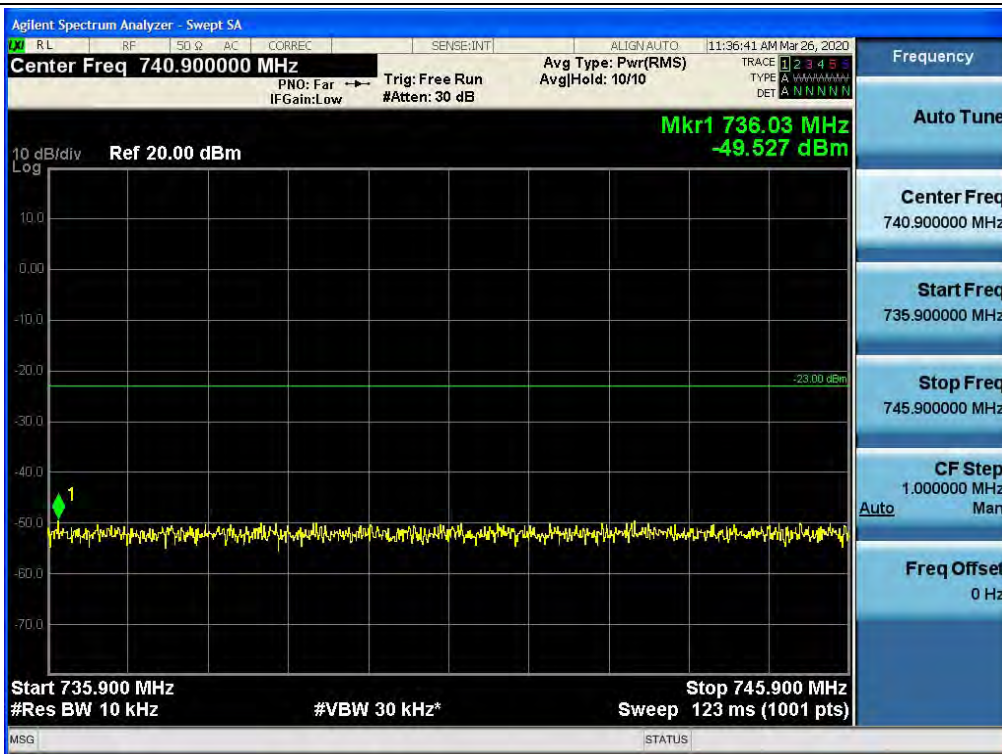

Spurious / Lower 700 MHz / Downlink / LTE 10 MHz / High / High Edge+10 ~ 1 GHz

Spurious / Lower 700 MHz / Downlink / LTE 10 MHz / High / 2 GHz ~ 4 GHz

Spurious / Lower 700 MHz / Downlink / LTE 10 MHz / High / 4 GHz ~ 6 GHz

Spurious / Lower 700 MHz / Downlink / LTE 10 MHz / High / 6 GHz ~ 8 GHz

Spurious / Upper 700 MHz / Downlink / LTE 10 MHz / Low / 9 kHz ~ 150 kHz

Spurious / Upper 700 MHz / Downlink / LTE 10 MHz / Low / 150 kHz ~ 30 MHz

Spurious / Upper 700 MHz / Downlink / LTE 10 MHz / Low / 30 MHz ~ Low Edge-10

Spurious / Upper 700 MHz / Downlink / LTE 10 MHz / Low / Low Edge-10 ~ Low Edge

Spurious / Upper 700 MHz / Downlink / LTE 10 MHz / Low / High Edge ~ High Edge+10

Spurious / Upper 700 MHz / Downlink / LTE 10 MHz / Low / High Edge+10 ~ 1 GHz

Spurious / Upper 700 MHz / Downlink / LTE 10 MHz / Low / 2 GHz ~ 4 GHz

Spurious / Upper 700 MHz / Downlink / LTE 10 MHz / Low / 4 GHz ~ 6 GHz