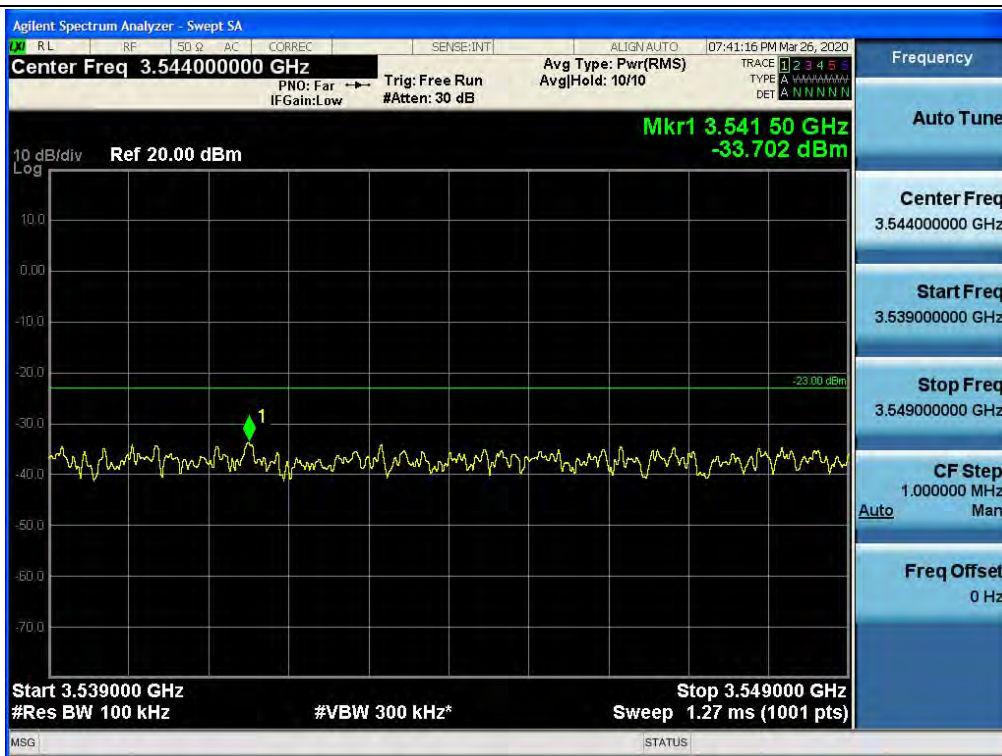

Spurious / CBRS / Uplink / LTE 20 MHz / Middle / High Edge ~ High Edge+10

Spurious / CBRS / Uplink / LTE 20 MHz / Middle / High Edge+10 ~ 10 GHz

Spurious / CBRS / Uplink / LTE 20 MHz / Middle / 10 GHz ~ 26.5 GHz

Spurious / CBRS / Uplink / LTE 20 MHz / High / 9 kHz ~ 150 kHz

Spurious / CBRS / Uplink / LTE 20 MHz / High / 150 kHz ~ 30 MHz

Spurious / CBRS / Uplink / LTE 20 MHz / High / 30 MHz ~ Low Edge-10

Spurious / CBRS / Uplink / LTE 20 MHz / High / Low Edge-10 ~ Low Edge

Spurious / CBRS / Uplink / LTE 20 MHz / High / High Edge ~ High Edge+10

Spurious / CBRS / Uplink / LTE 20 MHz / High / High Edge+10 ~ 10 GHz

Spurious / CBRS / Uplink / LTE 20 MHz / High / 10 GHz ~ 26.5 GHz

Spurious / CBRS / Uplink / 5G NR 80M / Low / 9 kHz ~ 150 kHz

Spurious / CBRS / Uplink / 5G NR 80M / Low / 150 kHz ~ 30 MHz

Spurious / CBRS / Uplink / 5G NR 80M / Low / 30 MHz ~ Low Edge-10

Spurious / CBRS / Uplink / 5G NR 80M / Low / Low Edge-10 ~ Low Edge