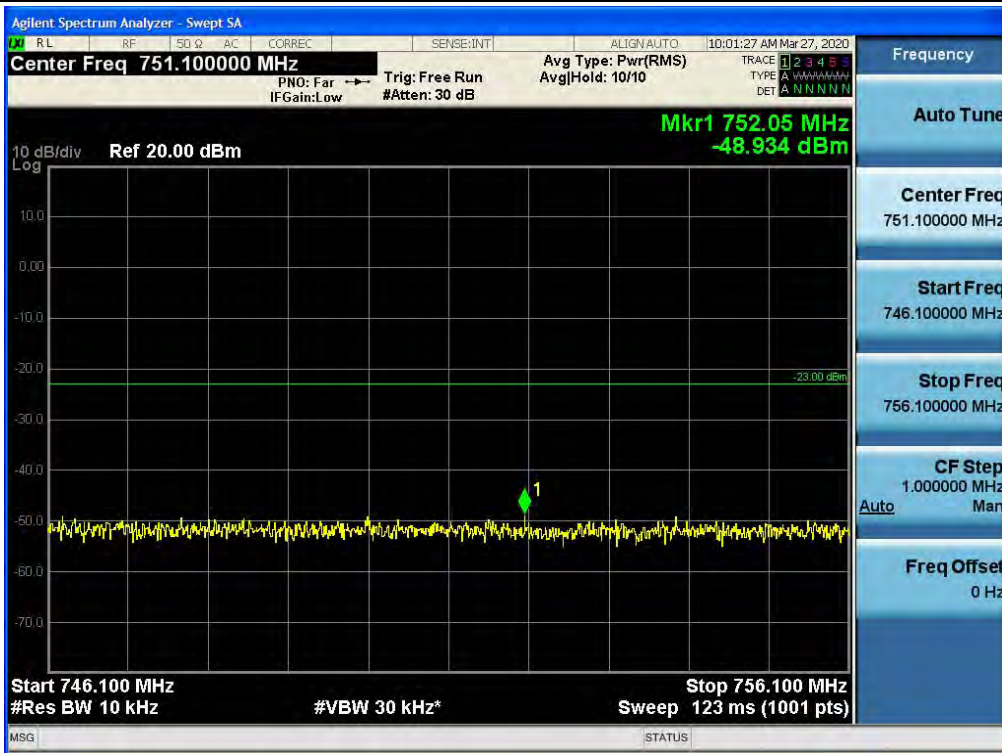

Spurious / Lower 700 MHz / Downlink / LTE 10 MHz / Low / 6 GHz ~ 8 GHz

Spurious / Lower 700 MHz / Downlink / LTE 10 MHz / Middle / 9 kHz ~ 150 kHz

Spurious / Lower 700 MHz / Downlink / LTE 10 MHz / Middle / 150 kHz ~ 30 MHz

Spurious / Lower 700 MHz / Downlink / LTE 10 MHz / Middle / 30 MHz ~ Low Edge-10

Spurious / Lower 700 MHz / Downlink / LTE 10 MHz / Middle / Low Edge-10 ~ Low Edge

Spurious / Lower 700 MHz / Downlink / LTE 10 MHz / Middle / High Edge ~ High Edge+10

Spurious / Lower 700 MHz / Downlink / LTE 10 MHz / Middle / High Edge+10 ~ 1 GHz

Spurious / Lower 700 MHz / Downlink / LTE 10 MHz / Middle / 2 GHz ~ 4 GHz

Spurious / Lower 700 MHz / Downlink / LTE 10 MHz / Middle / 4 GHz ~ 6 GHz

Spurious / Lower 700 MHz / Downlink / LTE 10 MHz / Middle / 6 GHz ~ 8 GHz

Spurious / Lower 700 MHz / Downlink / LTE 10 MHz / High / 9 kHz ~ 150 kHz

Spurious / Lower 700 MHz / Downlink / LTE 10 MHz / High / 150 kHz ~ 30 MHz