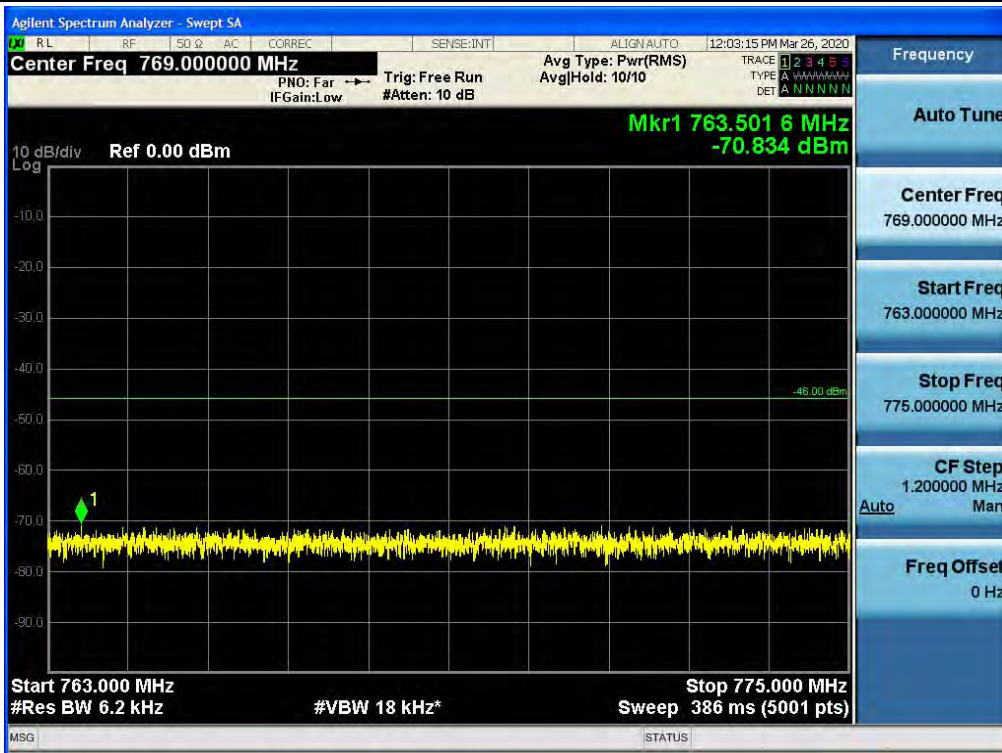

Spurious / Upper 700 MHz / Downlink / LTE 10 MHz / Middle / 150 kHz ~ 30 MHz

Spurious / Upper 700 MHz / Downlink / LTE 10 MHz / Middle / 30 MHz ~ Low Edge-10

Spurious / Upper 700 MHz / Downlink / LTE 10 MHz / Middle / Low Edge-10 ~ Low Edge

Spurious / Upper 700 MHz / Downlink / LTE 10 MHz / Middle / High Edge ~ High Edge+10

Spurious / Upper 700 MHz / Downlink / LTE 10 MHz / Middle / High Edge+10 ~ 1 GHz

Spurious / Upper 700 MHz / Downlink / LTE 10 MHz / Middle / 2 GHz ~ 4 GHz

Spurious / Upper 700 MHz / Downlink / LTE 10 MHz / Middle / 4 GHz ~ 6 GHz

Spurious / Upper 700 MHz / Downlink / LTE 10 MHz / Middle / 6 GHz ~ 8 GHz

Spurious / Upper 700 MHz / Downlink / LTE 10 MHz / Middle / Additional Band 1

Spurious / Upper 700 MHz / Downlink / LTE 10 MHz / Middle / Additional Band 2

Spurious / Upper 700 MHz / Downlink / LTE 10 MHz / Middle / Additional Band 3

Spurious / Upper 700 MHz / Downlink / LTE 10 MHz / Middle / Additional Band 4