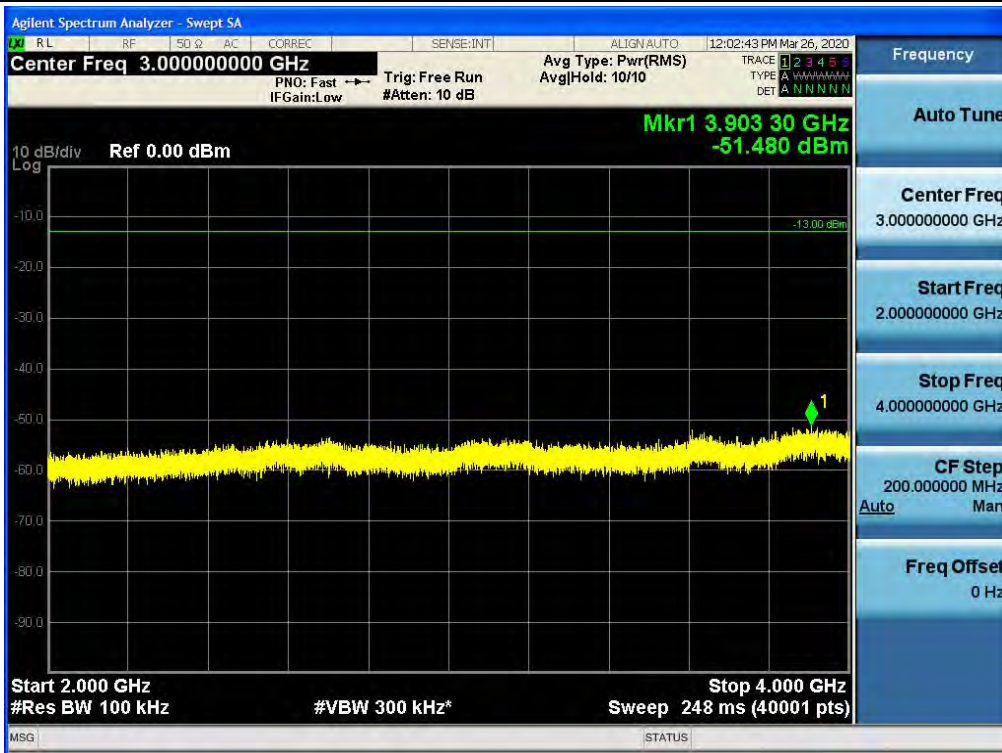

Spurious / Upper 700 MHz / Downlink / LTE 10 MHz / Low / Additional Band 6

Spurious / Upper 700 MHz / Downlink / LTE 10 MHz / Low / Additional Band 7

Spurious / Upper 700 MHz / Downlink / LTE 10 MHz / Middle / 9 kHz ~ 150 kHz

Spurious / Upper 700 MHz / Downlink / LTE 10 MHz / Middle / 150 kHz ~ 30 MHz

Spurious / Upper 700 MHz / Downlink / LTE 10 MHz / Middle / 30 MHz ~ Low Edge-10

Spurious / Upper 700 MHz / Downlink / LTE 10 MHz / Middle / Low Edge-10 ~ Low Edge

Spurious / Upper 700 MHz / Downlink / LTE 10 MHz / Middle / High Edge ~ High Edge+10

Spurious / Upper 700 MHz / Downlink / LTE 10 MHz / Middle / High Edge+10 ~ 1 GHz

Spurious / Upper 700 MHz / Downlink / LTE 10 MHz / Middle / 2 GHz ~ 4 GHz