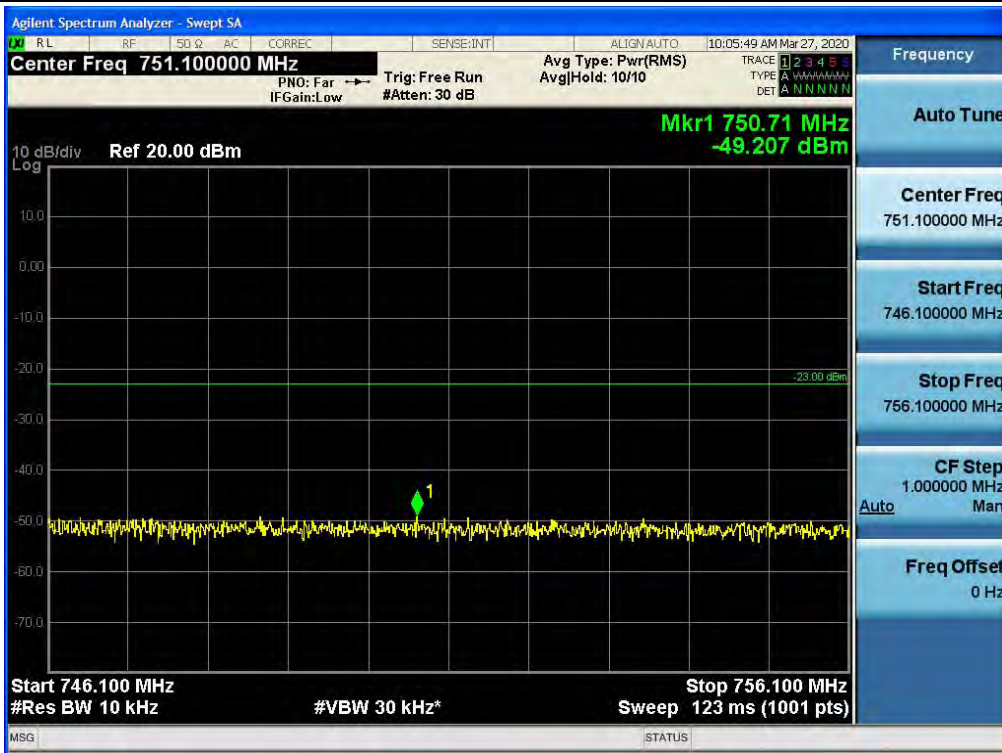

Spurious / Lower 700 MHz / Downlink / LTE 10 MHz / Middle / High Edge+10 ~ 1 GHz

Spurious / Lower 700 MHz / Downlink / LTE 10 MHz / Middle / 2 GHz ~ 4 GHz

Spurious / Lower 700 MHz / Downlink / LTE 10 MHz / Middle / 4 GHz ~ 6 GHz

Spurious / Lower 700 MHz / Downlink / LTE 10 MHz / Middle / 6 GHz ~ 8 GHz

Spurious / Lower 700 MHz / Downlink / LTE 10 MHz / High / 9 kHz ~ 150 kHz

Spurious / Lower 700 MHz / Downlink / LTE 10 MHz / High / 150 kHz ~ 30 MHz

Spurious / Lower 700 MHz / Downlink / LTE 10 MHz / High / 30 MHz ~ Low Edge-10

Spurious / Lower 700 MHz / Downlink / LTE 10 MHz / High / Low Edge-10 ~ Low Edge

Spurious / Lower 700 MHz / Downlink / LTE 10 MHz / High / High Edge ~ High Edge+10

Spurious / Lower 700 MHz / Downlink / LTE 10 MHz / High / High Edge+10 ~ 1 GHz

Spurious / Lower 700 MHz / Downlink / LTE 10 MHz / High / 2 GHz ~ 4 GHz

Spurious / Lower 700 MHz / Downlink / LTE 10 MHz / High / 4 GHz ~ 6 GHz