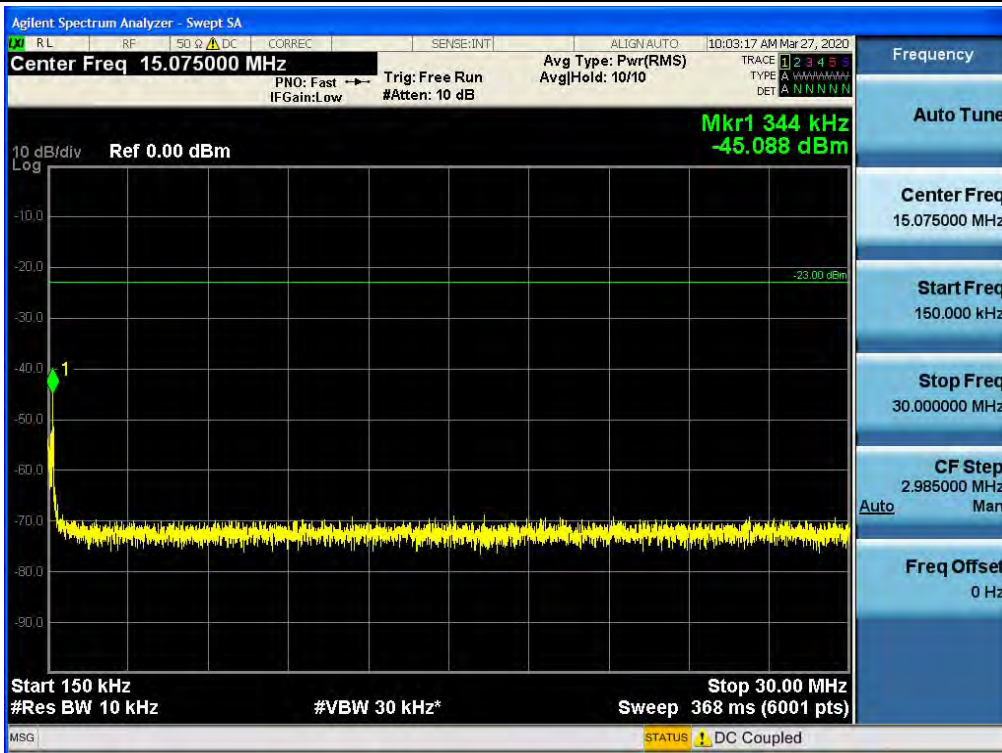

Spurious / CBRS / Uplink / 5G NR 80M / Middle / 10 GHz ~ 26.5 GHz

Spurious / CBRS / Uplink / 5G NR 80M / High / 9 kHz ~ 150 kHz

Spurious / CBRS / Uplink / 5G NR 80M / High / 150 kHz ~ 30 MHz

Spurious / CBRS / Uplink / 5G NR 80M / High / 30 MHz ~ Low Edge-10

Spurious / CBRS / Uplink / 5G NR 80M / High / Low Edge-10 ~ Low Edge

Spurious / CBRS / Uplink / 5G NR 80M / High / High Edge ~ High Edge+10

Spurious / CBRS / Uplink / 5G NR 80M / High / High Edge+10 ~ 10 GHz

Spurious / CBRS / Uplink / 5G NR 80M / High / 10 GHz ~ 26.5 GHz

Spurious / Lower 700 MHz / Downlink / LTE 10 MHz / Low / 9 kHz ~ 150 kHz

Spurious / Lower 700 MHz / Downlink / LTE 10 MHz / Low / 150 kHz ~ 30 MHz

Spurious / Lower 700 MHz / Downlink / LTE 10 MHz / Low / 30 MHz ~ Low Edge-10

Spurious / Lower 700 MHz / Downlink / LTE 10 MHz / Low / Low Edge-10 ~ Low Edge

Spurious / Lower 700 MHz / Downlink / LTE 10 MHz / Low / High Edge ~ High Edge+10