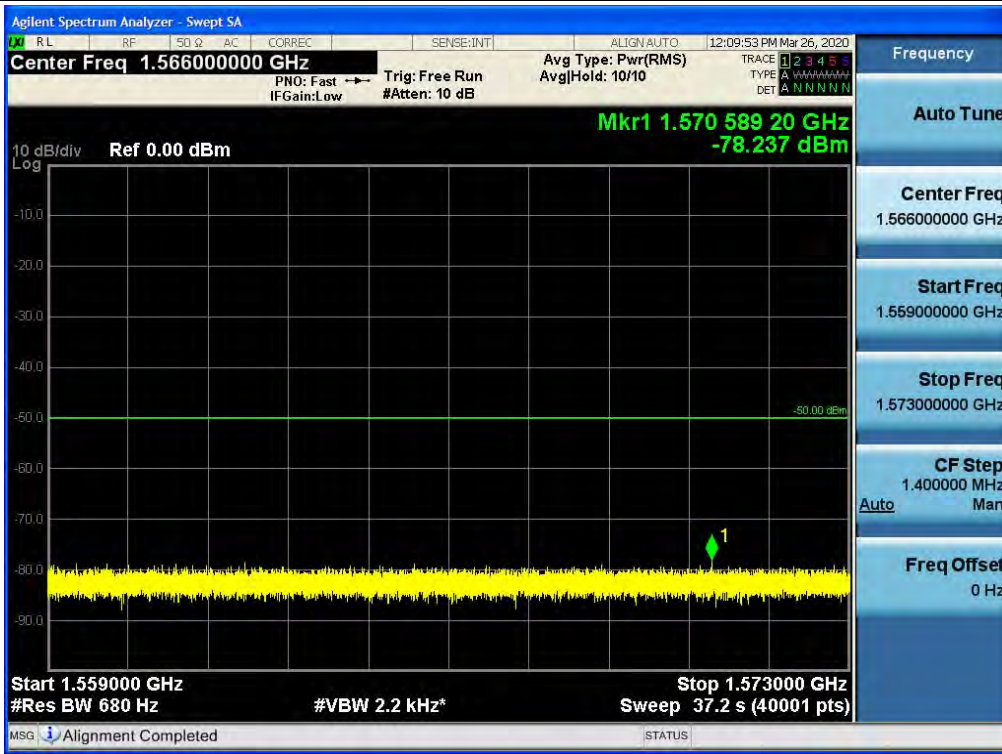

Spurious / Upper 700 MHz / Downlink / LTE 10 MHz / Middle / High Edge ~ High Edge+10

Spurious / Upper 700 MHz / Downlink / LTE 10 MHz / Middle / High Edge+10 ~ 1 GHz

Spurious / Upper 700 MHz / Downlink / LTE 10 MHz / Middle / 2 GHz ~ 4 GHz

Spurious / Upper 700 MHz / Downlink / LTE 10 MHz / Middle / 4 GHz ~ 6 GHz

Spurious / Upper 700 MHz / Downlink / LTE 10 MHz / Middle / 6 GHz ~ 8 GHz

Spurious / Upper 700 MHz / Downlink / LTE 10 MHz / Middle / Additional Band 1

Spurious / Upper 700 MHz / Downlink / LTE 10 MHz / Middle / Additional Band 2

Spurious / Upper 700 MHz / Downlink / LTE 10 MHz / Middle / Additional Band 3

Spurious / Upper 700 MHz / Downlink / LTE 10 MHz / Middle / Additional Band 4