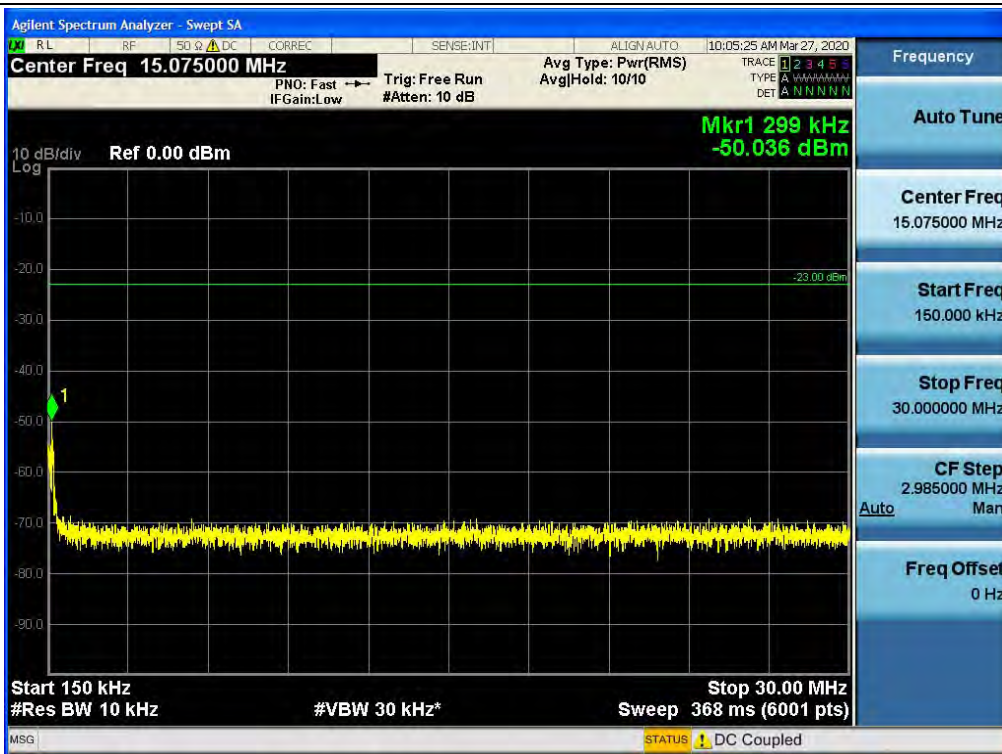

Spurious / Lower 700 MHz / Downlink / LTE 10 MHz / Middle / High Edge+10 ~ 1 GHz

Spurious / Lower 700 MHz / Downlink / LTE 10 MHz / Middle / 2 GHz ~ 4 GHz

Spurious / Lower 700 MHz / Downlink / LTE 10 MHz / Middle / 4 GHz ~ 6 GHz

Spurious / Lower 700 MHz / Downlink / LTE 10 MHz / Middle / 6 GHz ~ 8 GHz

Spurious / Lower 700 MHz / Downlink / LTE 10 MHz / High / 9 kHz ~ 150 kHz

Spurious / Lower 700 MHz / Downlink / LTE 10 MHz / High / 150 kHz ~ 30 MHz

Spurious / Lower 700 MHz / Downlink / LTE 10 MHz / High / 30 MHz ~ Low Edge-10

Spurious / Lower 700 MHz / Downlink / LTE 10 MHz / High / Low Edge-10 ~ Low Edge

Spurious / Lower 700 MHz / Downlink / LTE 10 MHz / High / High Edge ~ High Edge+10

Spurious / Lower 700 MHz / Downlink / LTE 10 MHz / High / High Edge+10 ~ 1 GHz

Spurious / Lower 700 MHz / Downlink / LTE 10 MHz / High / 2 GHz ~ 4 GHz

Spurious / Lower 700 MHz / Downlink / LTE 10 MHz / High / 4 GHz ~ 6 GHz