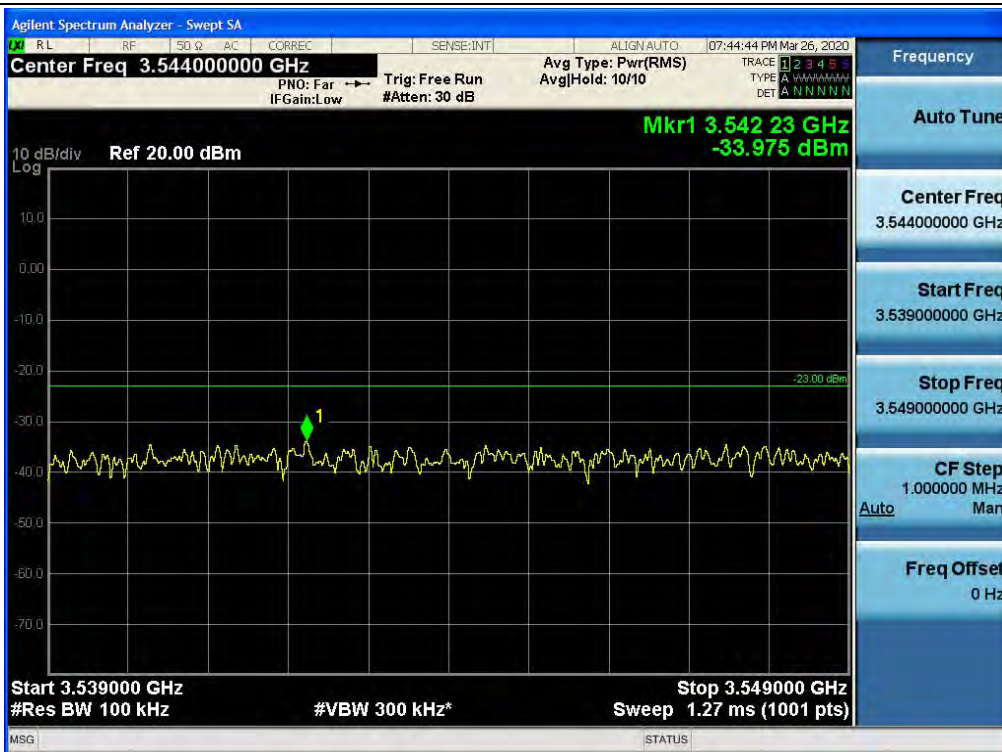

Spurious / BRS/EBS / Uplink / 5G NR 80M / High / High Edge ~ High Edge+10

Spurious / BRS/EBS / Uplink / 5G NR 80M / High / High Edge+10 ~ 10 GHz

Spurious / BRS/EBS / Uplink / 5G NR 80M / High / 10 GHz ~ 26.5 GHz

Spurious / CBRS / Uplink / LTE 20 MHz / Low / 9 kHz ~ 150 kHz

Spurious / CBRS / Uplink / LTE 20 MHz / Low / 150 kHz ~ 30 MHz

Spurious / CBRS / Uplink / LTE 20 MHz / Low / 30 MHz ~ Low Edge-10

Spurious / CBRS / Uplink / LTE 20 MHz / Low / Low Edge-10 ~ Low Edge

Spurious / CBRS / Uplink / LTE 20 MHz / Low / High Edge ~ High Edge+10

Spurious / CBRS / Uplink / LTE 20 MHz / Low / High Edge+10 ~ 10 GHz

Spurious / CBRS / Uplink / LTE 20 MHz / Low / 10 GHz ~ 26.5 GHz

Spurious / CBRS / Uplink / LTE 20 MHz / Middle / 9 kHz ~ 150 kHz

Spurious / CBRS / Uplink / LTE 20 MHz / Middle / 150 kHz ~ 30 MHz

Spurious / CBRS / Uplink / LTE 20 MHz / Middle / 30 MHz ~ Low Edge-10

Spurious / CBRS / Uplink / LTE 20 MHz / Middle / Low Edge-10 ~ Low Edge