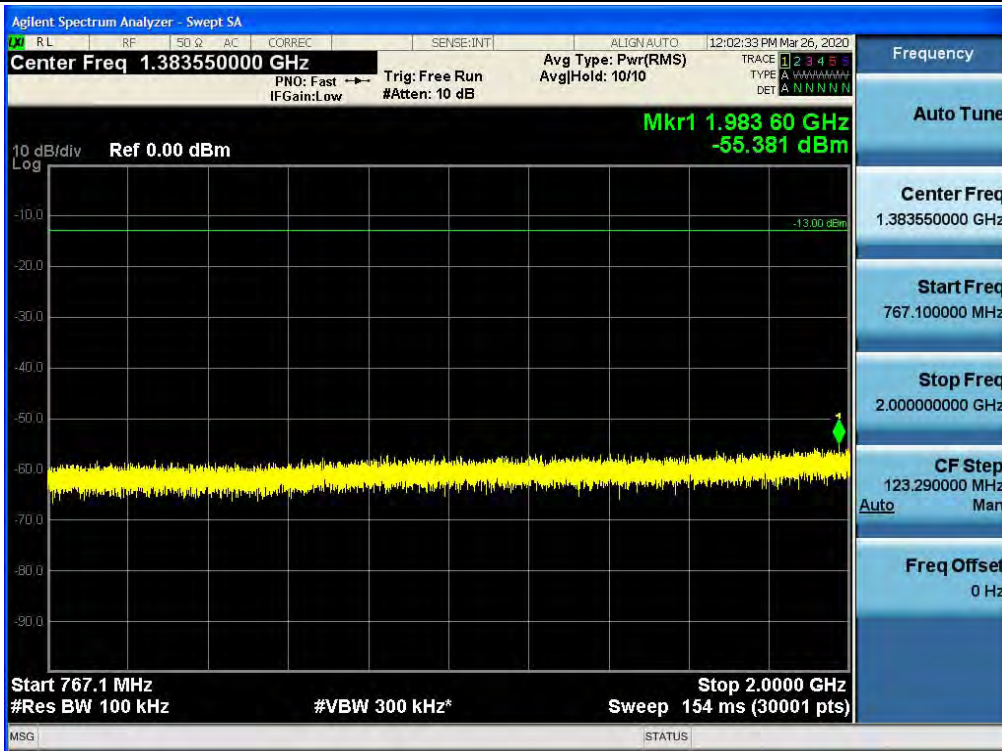

Spurious / Upper 700 MHz / Downlink / LTE 10 MHz / Low / Additional Band 6

Spurious / Upper 700 MHz / Downlink / LTE 10 MHz / Low / Additional Band 7

Spurious / Upper 700 MHz / Downlink / LTE 10 MHz / Middle / 9 kHz ~ 150 kHz

Spurious / Upper 700 MHz / Downlink / LTE 10 MHz / Middle / 150 kHz ~ 30 MHz

Spurious / Upper 700 MHz / Downlink / LTE 10 MHz / Middle / 30 MHz ~ Low Edge-10

Spurious / Upper 700 MHz / Downlink / LTE 10 MHz / Middle / Low Edge-10 ~ Low Edge

Spurious / Upper 700 MHz / Downlink / LTE 10 MHz / Middle / High Edge ~ High Edge+10

Spurious / Upper 700 MHz / Downlink / LTE 10 MHz / Middle / High Edge+10 ~ 1 GHz

Spurious / Upper 700 MHz / Downlink / LTE 10 MHz / Middle / 2 GHz ~ 4 GHz