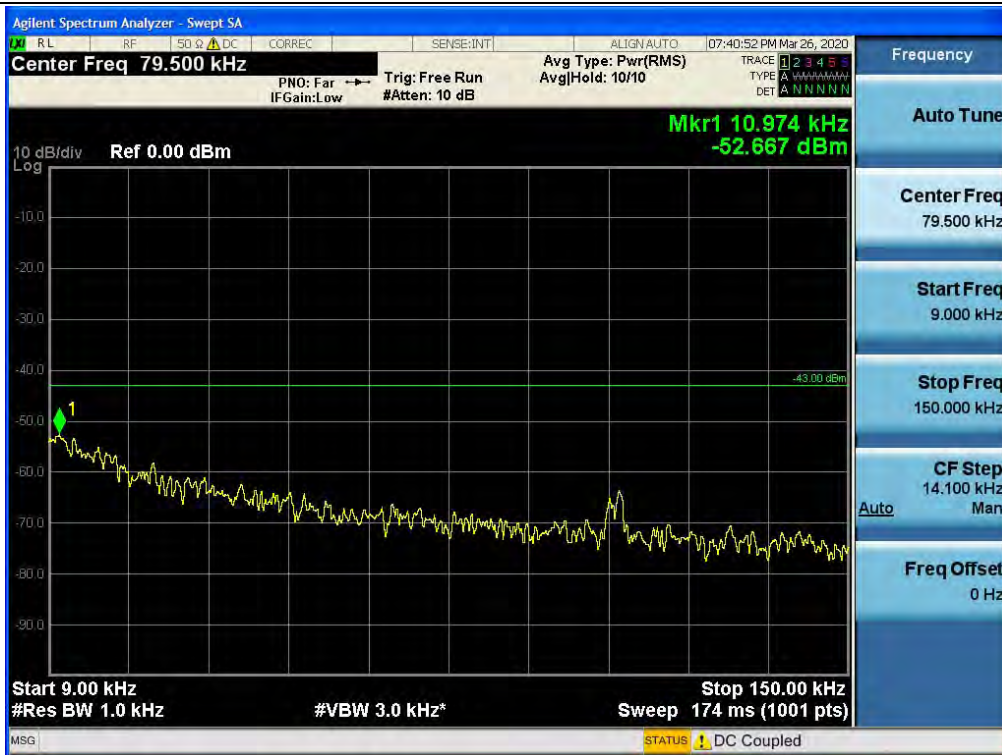

Spurious / CBRS / Uplink / LTE 20 MHz / Middle / 9 kHz ~ 150 kHz

Spurious / CBRS / Uplink / LTE 20 MHz / Middle / 150 kHz ~ 30 MHz

Spurious / CBRS / Uplink / LTE 20 MHz / Middle / 30 MHz ~ Low Edge-10

Spurious / CBRS / Uplink / LTE 20 MHz / Middle / Low Edge-10 ~ Low Edge

Spurious / CBRS / Uplink / LTE 20 MHz / Middle / High Edge ~ High Edge+10

Spurious / CBRS / Uplink / LTE 20 MHz / Middle / High Edge+10 ~ 10 GHz

Spurious / CBRS / Uplink / LTE 20 MHz / Middle / 10 GHz ~ 26.5 GHz

Spurious / CBRS / Uplink / LTE 20 MHz / High / 9 kHz ~ 150 kHz

Spurious / CBRS / Uplink / LTE 20 MHz / High / 150 kHz ~ 30 MHz

Spurious / CBRS / Uplink / LTE 20 MHz / High / 30 MHz ~ Low Edge-10

Spurious / CBRS / Uplink / LTE 20 MHz / High / Low Edge-10 ~ Low Edge

Spurious / CBRS / Uplink / LTE 20 MHz / High / High Edge ~ High Edge+10

Spurious / CBRS / Uplink / LTE 20 MHz / High / High Edge+10 ~ 10 GHz

Spurious / CBRS / Uplink / LTE 20 MHz / High / 10 GHz ~ 26.5 GHz