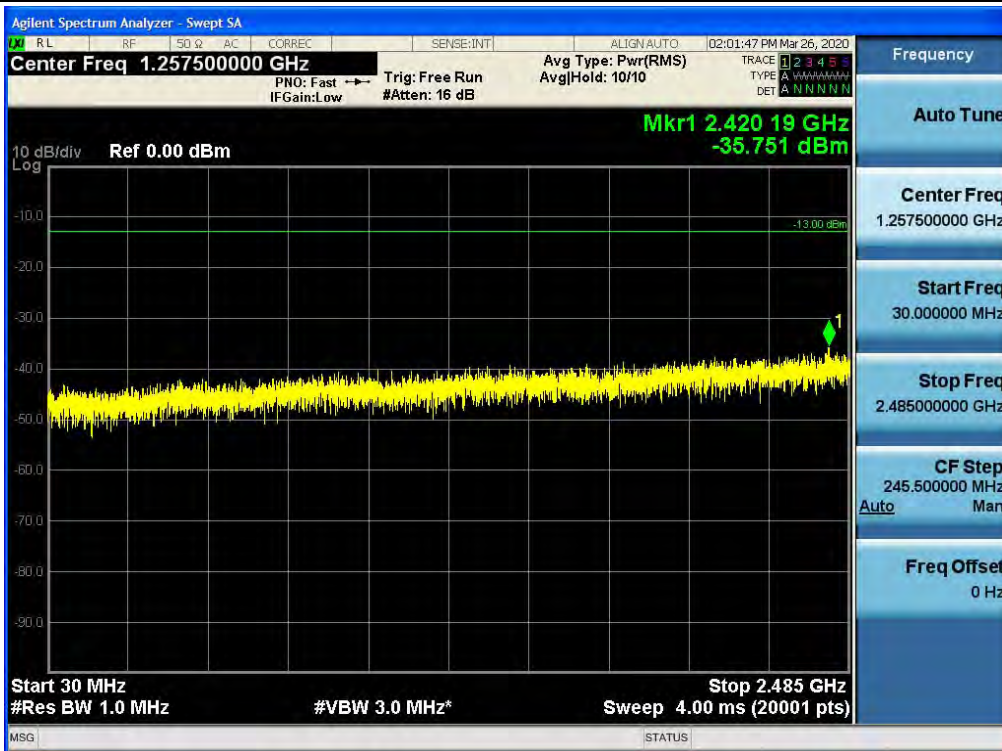

Spurious / BRS/EBS / Uplink / 5G NR 80M / High / 9 kHz ~ 150 kHz

Spurious / BRS/EBS / Uplink / 5G NR 80M / High / 150 kHz ~ 30 MHz

Spurious / BRS/EBS / Uplink / 5G NR 80M / High / 30 MHz ~ Low Edge-10

Spurious / BRS/EBS / Uplink / 5G NR 80M / High / Low Edge-10 ~ Low Edge

Spurious / BRS/EBS / Uplink / 5G NR 80M / High / High Edge ~ High Edge+10

Spurious / BRS/EBS / Uplink / 5G NR 80M / High / High Edge+10 ~ 10 GHz

Spurious / BRS/EBS / Uplink / 5G NR 80M / High / 10 GHz ~ 26.5 GHz

Spurious / CBRS / Uplink / LTE 20 MHz / Low / 9 kHz ~ 150 kHz

Spurious / CBRS / Uplink / LTE 20 MHz / Low / 150 kHz ~ 30 MHz

Spurious / CBRS / Uplink / LTE 20 MHz / Low / 30 MHz ~ Low Edge-10

Spurious / CBRS / Uplink / LTE 20 MHz / Low / Low Edge-10 ~ Low Edge