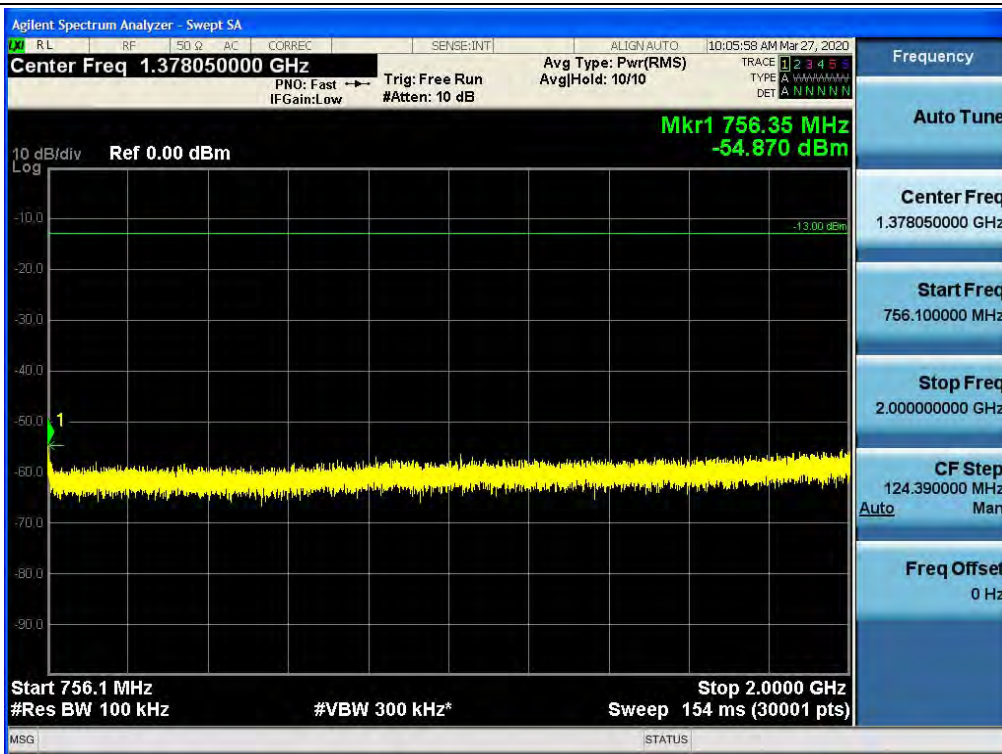

Spurious / Lower 700 MHz / Downlink / LTE 10 MHz / Middle / 6 GHz ~ 8 GHz

Spurious / Lower 700 MHz / Downlink / LTE 10 MHz / High / 9 kHz ~ 150 kHz

Spurious / Lower 700 MHz / Downlink / LTE 10 MHz / High / 150 kHz ~ 30 MHz

Spurious / Lower 700 MHz / Downlink / LTE 10 MHz / High / 30 MHz ~ Low Edge-10

Spurious / Lower 700 MHz / Downlink / LTE 10 MHz / High / Low Edge-10 ~ Low Edge

Spurious / Lower 700 MHz / Downlink / LTE 10 MHz / High / High Edge ~ High Edge+10

Spurious / Lower 700 MHz / Downlink / LTE 10 MHz / High / High Edge+10 ~ 1 GHz

Spurious / Lower 700 MHz / Downlink / LTE 10 MHz / High / 2 GHz ~ 4 GHz

Spurious / Lower 700 MHz / Downlink / LTE 10 MHz / High / 4 GHz ~ 6 GHz

Spurious / Lower 700 MHz / Downlink / LTE 10 MHz / High / 6 GHz ~ 8 GHz

Spurious / Upper 700 MHz / Downlink / LTE 10 MHz / Low / 9 kHz ~ 150 kHz

Spurious / Upper 700 MHz / Downlink / LTE 10 MHz / Low / 150 kHz ~ 30 MHz