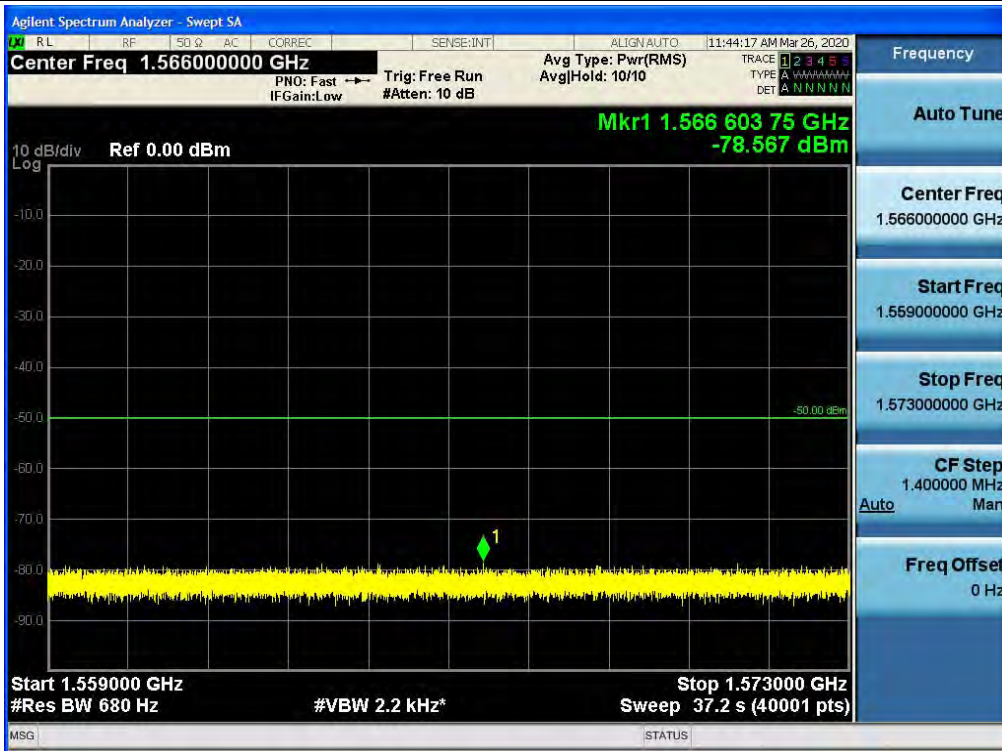

Spurious / Upper 700 MHz / Downlink / LTE 10 MHz / Low / 30 MHz ~ Low Edge-10

Spurious / Upper 700 MHz / Downlink / LTE 10 MHz / Low / Low Edge-10 ~ Low Edge

Spurious / Upper 700 MHz / Downlink / LTE 10 MHz / Low / High Edge ~ High Edge+10

Spurious / Upper 700 MHz / Downlink / LTE 10 MHz / Low / High Edge+10 ~ 1 GHz

Spurious / Upper 700 MHz / Downlink / LTE 10 MHz / Low / 2 GHz ~ 4 GHz

Spurious / Upper 700 MHz / Downlink / LTE 10 MHz / Low / 4 GHz ~ 6 GHz

Spurious / Upper 700 MHz / Downlink / LTE 10 MHz / Low / 6 GHz ~ 8 GHz

Spurious / Upper 700 MHz / Downlink / LTE 10 MHz / Low / Additional Band 1

Spurious / Upper 700 MHz / Downlink / LTE 10 MHz / Low / Additional Band 2

Spurious / Upper 700 MHz / Downlink / LTE 10 MHz / Low / Additional Band 3

Spurious / Upper 700 MHz / Downlink / LTE 10 MHz / Low / Additional Band 4

Spurious / Upper 700 MHz / Downlink / LTE 10 MHz / Low / Additional Band 5