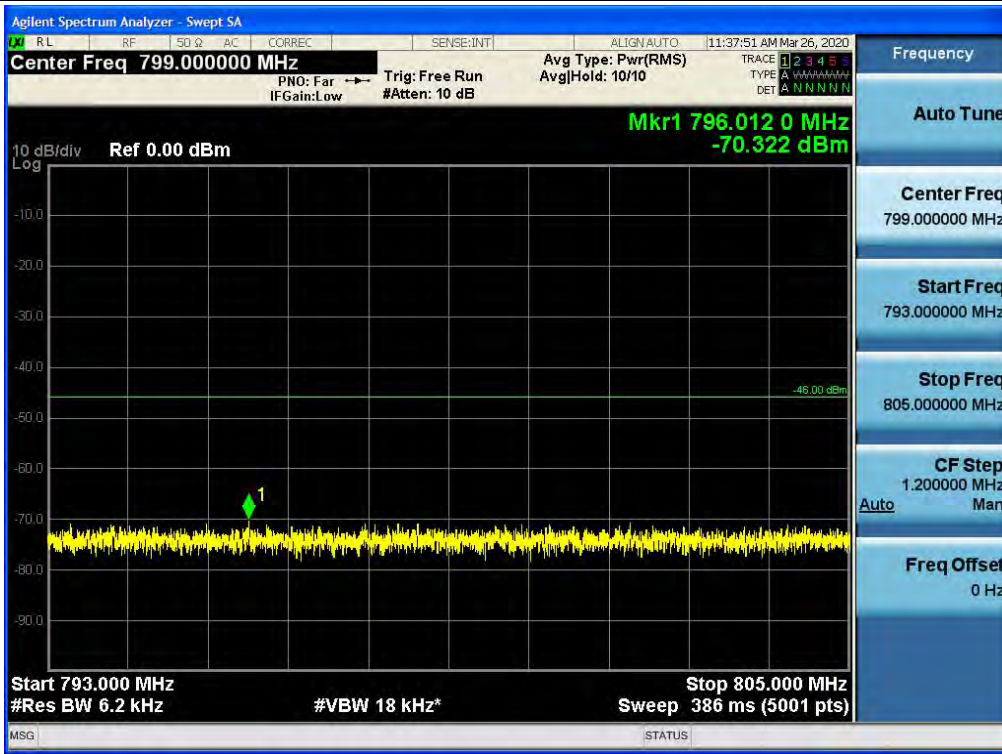

Spurious / Upper 700 MHz / Downlink / LTE 10 MHz / Low / 30 MHz ~ Low Edge-10

Spurious / Upper 700 MHz / Downlink / LTE 10 MHz / Low / Low Edge-10 ~ Low Edge

Spurious / Upper 700 MHz / Downlink / LTE 10 MHz / Low / High Edge ~ High Edge+10

Spurious / Upper 700 MHz / Downlink / LTE 10 MHz / Low / High Edge+10 ~ 1 GHz

Spurious / Upper 700 MHz / Downlink / LTE 10 MHz / Low / 2 GHz ~ 4 GHz

Spurious / Upper 700 MHz / Downlink / LTE 10 MHz / Low / 4 GHz ~ 6 GHz

Spurious / Upper 700 MHz / Downlink / LTE 10 MHz / Low / 6 GHz ~ 8 GHz

Spurious / Upper 700 MHz / Downlink / LTE 10 MHz / Low / Additional Band 1

Spurious / Upper 700 MHz / Downlink / LTE 10 MHz / Low / Additional Band 2

Spurious / Upper 700 MHz / Downlink / LTE 10 MHz / Low / Additional Band 3

Spurious / Upper 700 MHz / Downlink / LTE 10 MHz / Low / Additional Band 4

Spurious / Upper 700 MHz / Downlink / LTE 10 MHz / Low / Additional Band 5