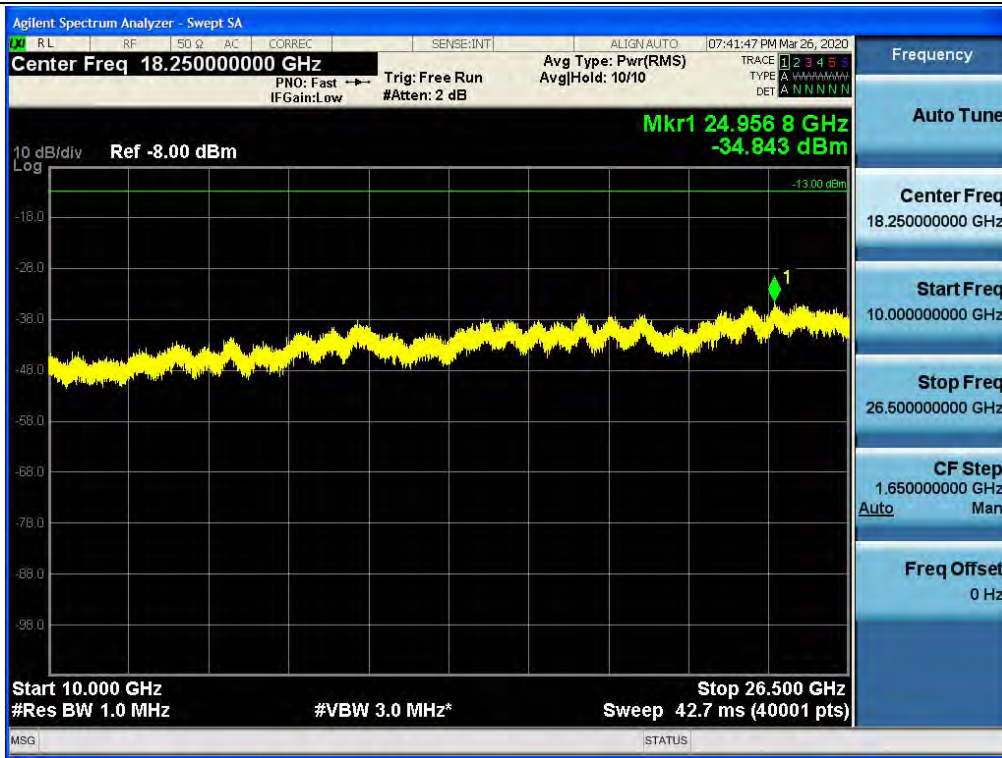

Spurious / CBRS / Uplink / LTE 20 MHz / Middle / High Edge ~ High Edge+10

Spurious / CBRS / Uplink / LTE 20 MHz / Middle / High Edge+10 ~ 10 GHz

Spurious / CBRS / Uplink / LTE 20 MHz / Middle / 10 GHz ~ 26.5 GHz

Spurious / CBRS / Uplink / LTE 20 MHz / High / 9 kHz ~ 150 kHz

Spurious / CBRS / Uplink / LTE 20 MHz / High / 150 kHz ~ 30 MHz

Spurious / CBRS / Uplink / LTE 20 MHz / High / 30 MHz ~ Low Edge-10

Spurious / CBRS / Uplink / LTE 20 MHz / High / Low Edge-10 ~ Low Edge

Spurious / CBRS / Uplink / LTE 20 MHz / High / High Edge ~ High Edge+10

Spurious / CBRS / Uplink / LTE 20 MHz / High / High Edge+10 ~ 10 GHz

Spurious / CBRS / Uplink / LTE 20 MHz / High / 10 GHz ~ 26.5 GHz

Spurious / CBRS / Uplink / 5G NR 80M / Low / 9 kHz ~ 150 kHz

Spurious / CBRS / Uplink / 5G NR 80M / Low / 150 kHz ~ 30 MHz

Spurious / CBRS / Uplink / 5G NR 80M / Low / 30 MHz ~ Low Edge-10

Spurious / CBRS / Uplink / 5G NR 80M / Low / Low Edge-10 ~ Low Edge