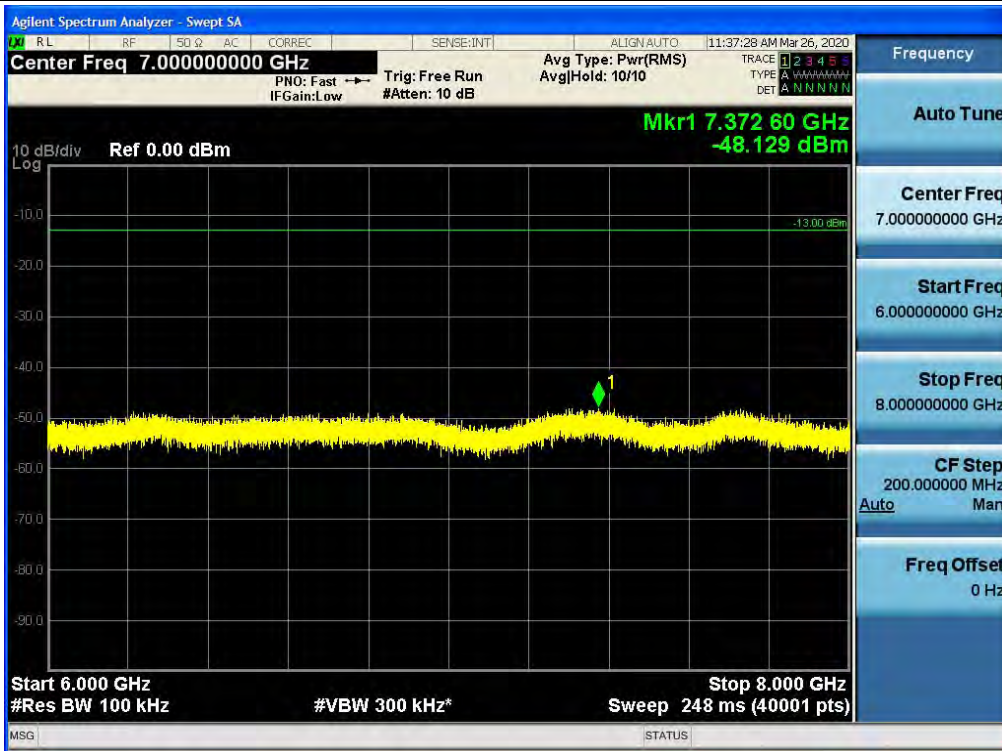

Spurious / Upper 700 MHz / Downlink / LTE 10 MHz / Low / 30 MHz ~ Low Edge-10

Spurious / Upper 700 MHz / Downlink / LTE 10 MHz / Low / Low Edge-10 ~ Low Edge

Spurious / Upper 700 MHz / Downlink / LTE 10 MHz / Low / High Edge ~ High Edge+10

Spurious / Upper 700 MHz / Downlink / LTE 10 MHz / Low / High Edge+10 ~ 1 GHz

Spurious / Upper 700 MHz / Downlink / LTE 10 MHz / Low / 2 GHz ~ 4 GHz

Spurious / Upper 700 MHz / Downlink / LTE 10 MHz / Low / 4 GHz ~ 6 GHz

Spurious / Upper 700 MHz / Downlink / LTE 10 MHz / Low / 6 GHz ~ 8 GHz

Spurious / Upper 700 MHz / Downlink / LTE 10 MHz / Low / Additional Band 1

Spurious / Upper 700 MHz / Downlink / LTE 10 MHz / Low / Additional Band 2