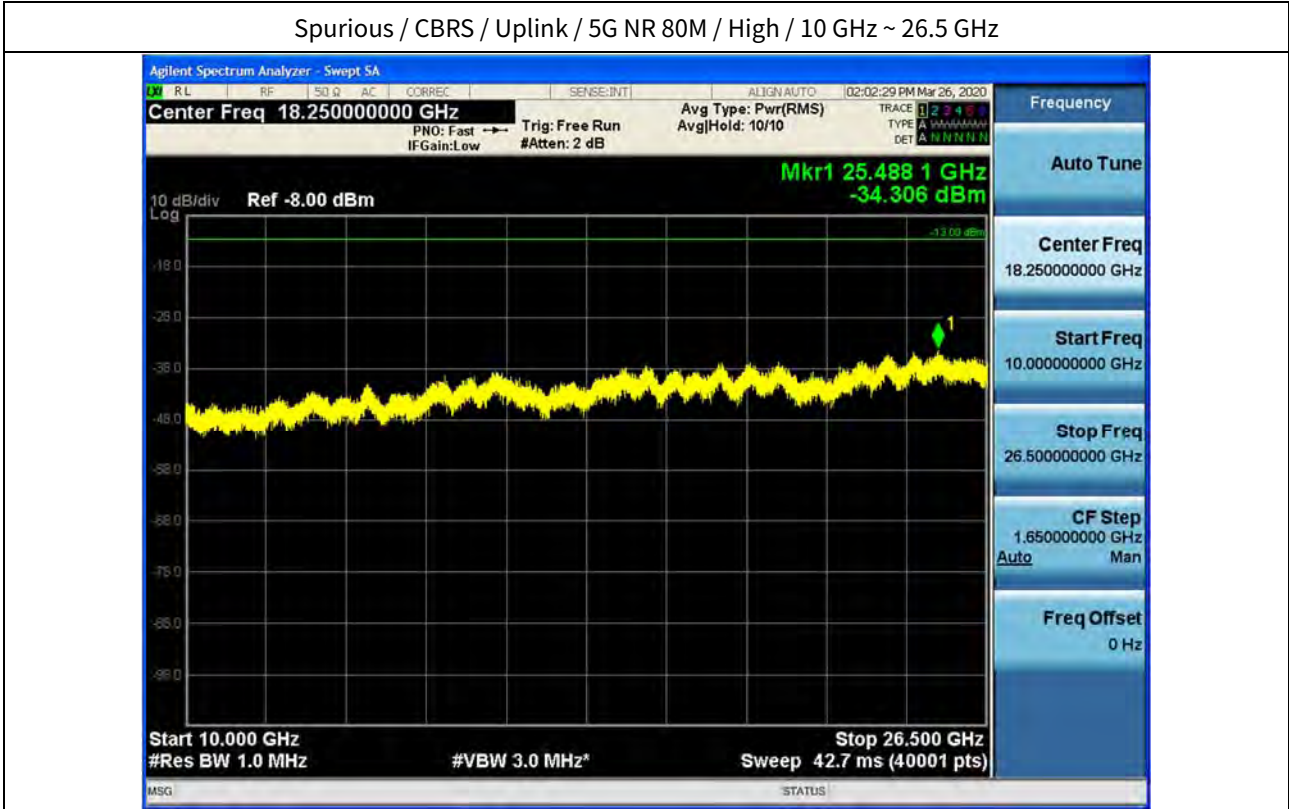

Spurious / CBRS / Uplink / 5G NR 80M / Middle / 10 GHz ~ 26.5 GHz

Spurious / CBRS / Uplink / 5G NR 80M / High / 9 kHz ~ 150 kHz

Spurious / CBRS / Uplink / 5G NR 80M / High / 150 kHz ~ 30 MHz

Spurious / CBRS / Uplink / 5G NR 80M / High / 30 MHz ~ Low Edge-10

Spurious / CBRS / Uplink / 5G NR 80M / High / Low Edge-10 ~ Low Edge

Spurious / CBRS / Uplink / 5G NR 80M / High / High Edge ~ High Edge+10

Spurious / CBRS / Uplink / 5G NR 80M / High / High Edge+10 ~ 10 GHz

Spurious / CBRS / Uplink / 5G NR 80M / High / 10 GHz ~ 26.5 GHz

Spurious / Lower 700 MHz / Downlink / LTE 10 MHz / Low / 9 kHz ~ 150 kHz

Spurious / Lower 700 MHz / Downlink / LTE 10 MHz / Low / 150 kHz ~ 30 MHz

Spurious / Lower 700 MHz / Downlink / LTE 10 MHz / Low / 30 MHz ~ Low Edge-10

Spurious / Lower 700 MHz / Downlink / LTE 10 MHz / Low / Low Edge-10 ~ Low Edge

Spurious / Lower 700 MHz / Downlink / LTE 10 MHz / Low / High Edge ~ High Edge+10