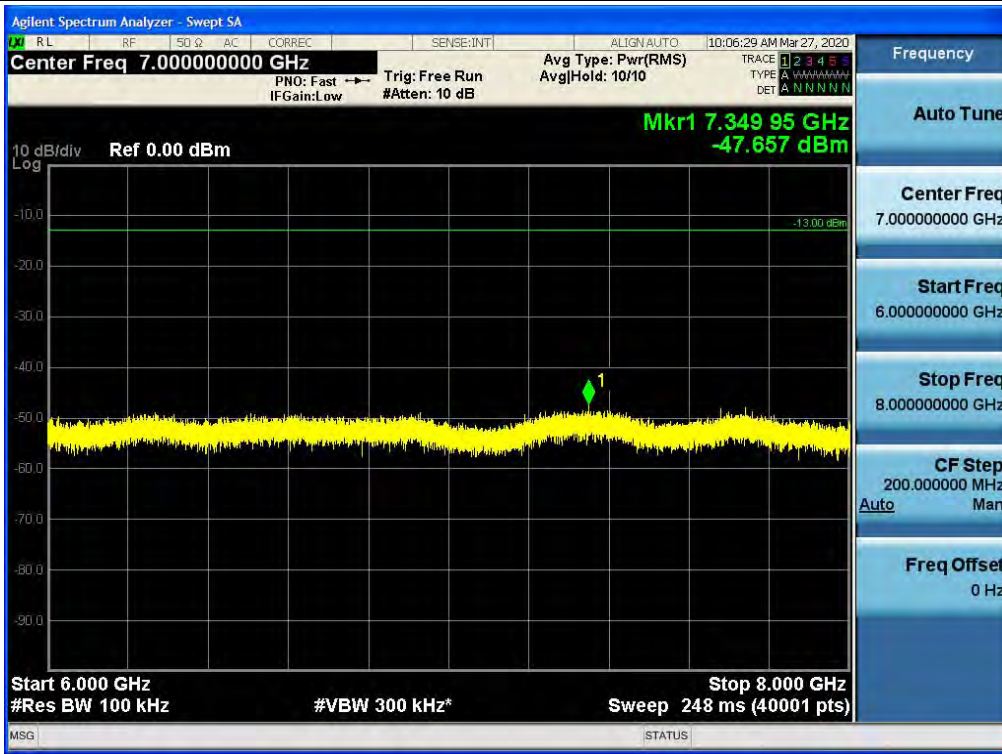

Spurious / Lower 700 MHz / Downlink / LTE 10 MHz / High / 30 MHz ~ Low Edge-10

Spurious / Lower 700 MHz / Downlink / LTE 10 MHz / High / Low Edge-10 ~ Low Edge

Spurious / Lower 700 MHz / Downlink / LTE 10 MHz / High / High Edge ~ High Edge+10

Spurious / Lower 700 MHz / Downlink / LTE 10 MHz / High / High Edge+10 ~ 1 GHz

Spurious / Lower 700 MHz / Downlink / LTE 10 MHz / High / 2 GHz ~ 4 GHz

Spurious / Lower 700 MHz / Downlink / LTE 10 MHz / High / 4 GHz ~ 6 GHz

Spurious / Lower 700 MHz / Downlink / LTE 10 MHz / High / 6 GHz ~ 8 GHz

Spurious / Upper 700 MHz / Downlink / LTE 10 MHz / Low / 9 kHz ~ 150 kHz

Spurious / Upper 700 MHz / Downlink / LTE 10 MHz / Low / 150 kHz ~ 30 MHz

Spurious / Upper 700 MHz / Downlink / LTE 10 MHz / Low / 30 MHz ~ Low Edge-10

Spurious / Upper 700 MHz / Downlink / LTE 10 MHz / Low / Low Edge-10 ~ Low Edge

Spurious / Upper 700 MHz / Downlink / LTE 10 MHz / Low / High Edge ~ High Edge+10