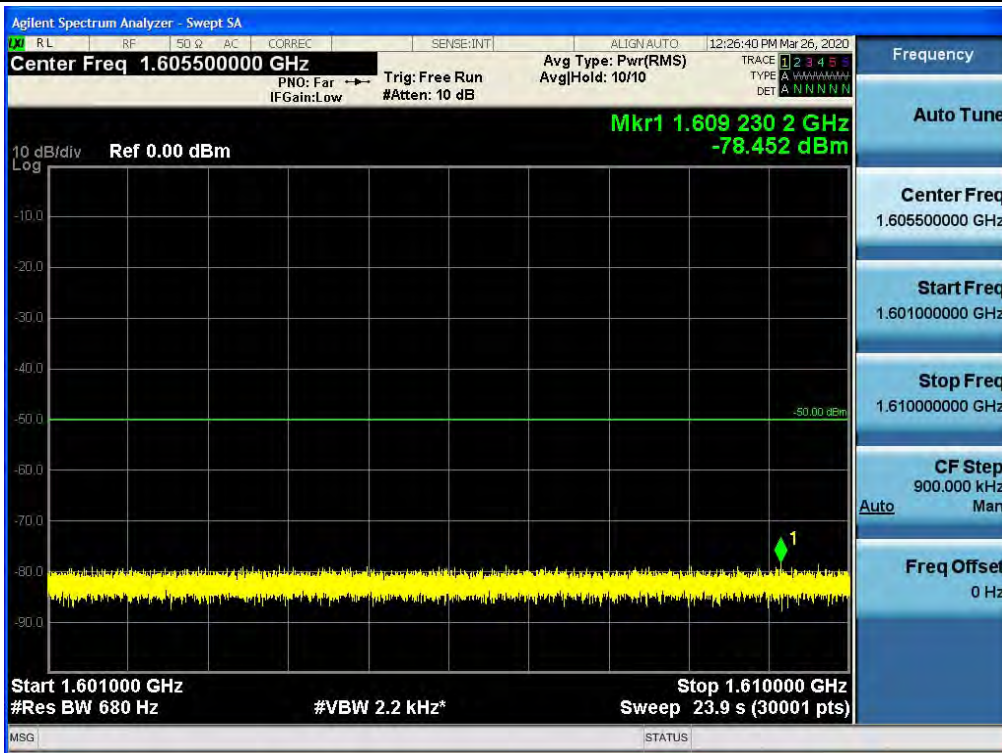

Spurious / Upper 700 MHz / Downlink / LTE 10 MHz / Middle / High Edge ~ High Edge+10

Spurious / Upper 700 MHz / Downlink / LTE 10 MHz / Middle / High Edge+10 ~ 1 GHz

Spurious / Upper 700 MHz / Downlink / LTE 10 MHz / Middle / 2 GHz ~ 4 GHz

Spurious / Upper 700 MHz / Downlink / LTE 10 MHz / Middle / 4 GHz ~ 6 GHz

Spurious / Upper 700 MHz / Downlink / LTE 10 MHz / Middle / 6 GHz ~ 8 GHz

Spurious / Upper 700 MHz / Downlink / LTE 10 MHz / Middle / Additional Band 1

Spurious / Upper 700 MHz / Downlink / LTE 10 MHz / Middle / Additional Band 2

Spurious / Upper 700 MHz / Downlink / LTE 10 MHz / Middle / Additional Band 3

Spurious / Upper 700 MHz / Downlink / LTE 10 MHz / Middle / Additional Band 4

Spurious / Upper 700 MHz / Downlink / LTE 10 MHz / Middle / Additional Band 5

Spurious / Upper 700 MHz / Downlink / LTE 10 MHz / Middle / Additional Band 6

Spurious / Upper 700 MHz / Downlink / LTE 10 MHz / Middle / Additional Band 7