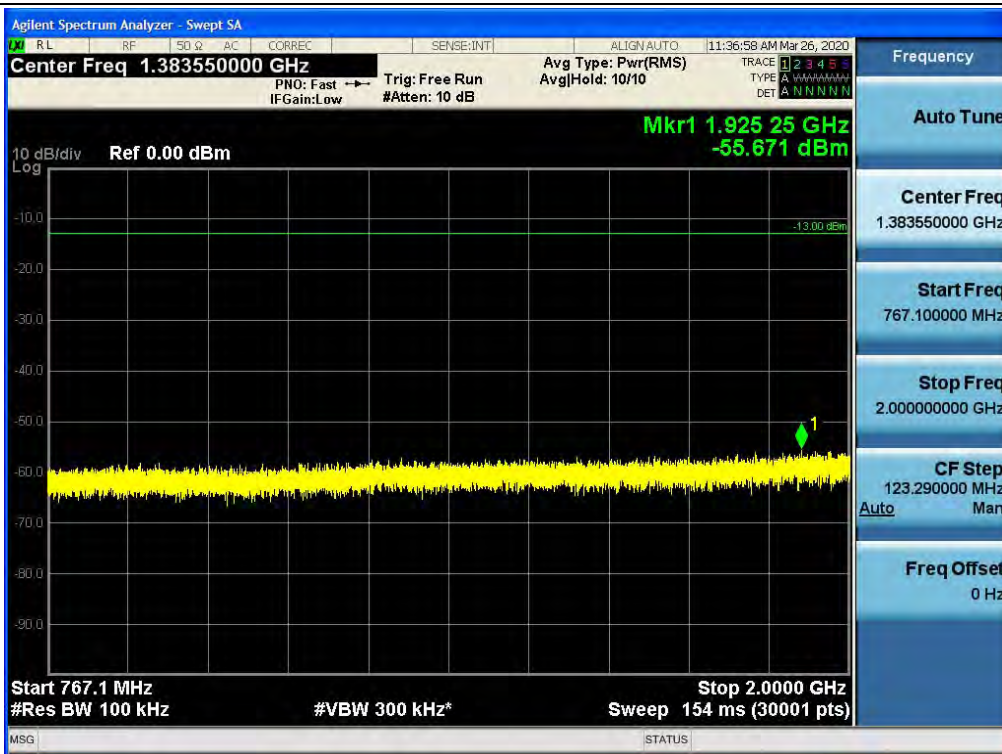

Spurious / Lower 700 MHz / Downlink / LTE 10 MHz / High / High Edge+10 ~ 1 GHz

Spurious / Lower 700 MHz / Downlink / LTE 10 MHz / High / 2 GHz ~ 4 GHz

Spurious / Lower 700 MHz / Downlink / LTE 10 MHz / High / 4 GHz ~ 6 GHz

Spurious / Lower 700 MHz / Downlink / LTE 10 MHz / High / 6 GHz ~ 8 GHz

Spurious / Upper 700 MHz / Downlink / LTE 10 MHz / Low / 9 kHz ~ 150 kHz

Spurious / Upper 700 MHz / Downlink / LTE 10 MHz / Low / 150 kHz ~ 30 MHz

Spurious / Upper 700 MHz / Downlink / LTE 10 MHz / Low / 30 MHz ~ Low Edge-10

Spurious / Upper 700 MHz / Downlink / LTE 10 MHz / Low / Low Edge-10 ~ Low Edge

Spurious / Upper 700 MHz / Downlink / LTE 10 MHz / Low / High Edge ~ High Edge+10

Spurious / Upper 700 MHz / Downlink / LTE 10 MHz / Low / High Edge+10 ~ 1 GHz

Spurious / Upper 700 MHz / Downlink / LTE 10 MHz / Low / 2 GHz ~ 4 GHz

Spurious / Upper 700 MHz / Downlink / LTE 10 MHz / Low / 4 GHz ~ 6 GHz