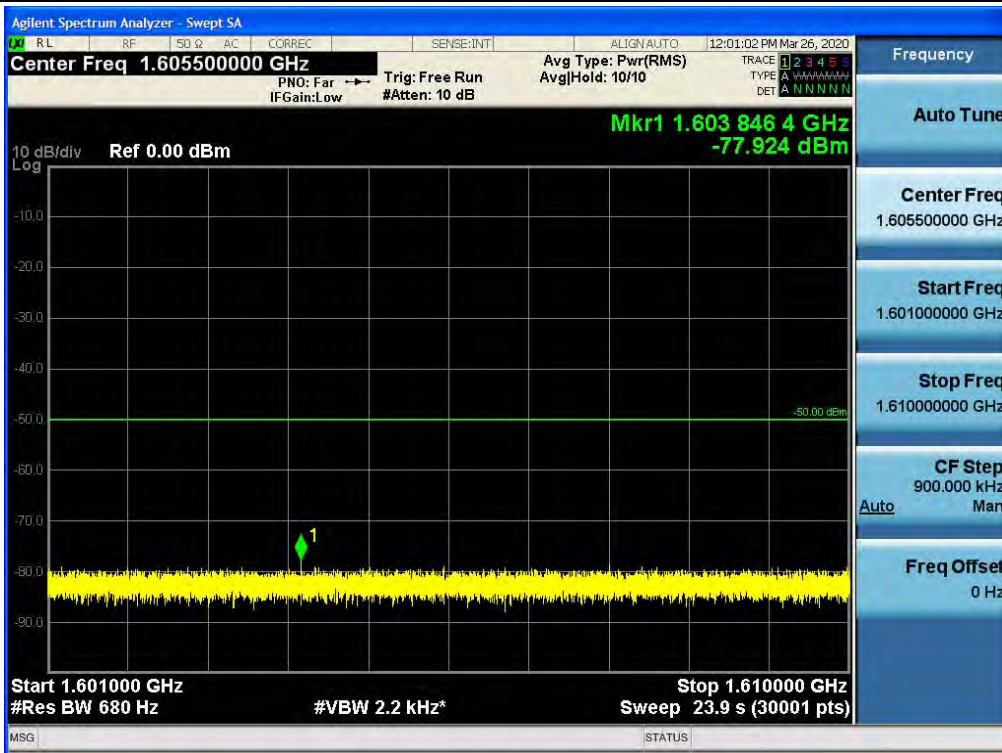

Spurious / Upper 700 MHz / Downlink / LTE 10 MHz / Low / High Edge+10 ~ 1 GHz

Spurious / Upper 700 MHz / Downlink / LTE 10 MHz / Low / 2 GHz ~ 4 GHz

Spurious / Upper 700 MHz / Downlink / LTE 10 MHz / Low / 4 GHz ~ 6 GHz

Spurious / Upper 700 MHz / Downlink / LTE 10 MHz / Low / 6 GHz ~ 8 GHz

Spurious / Upper 700 MHz / Downlink / LTE 10 MHz / Low / Additional Band 1

Spurious / Upper 700 MHz / Downlink / LTE 10 MHz / Low / Additional Band 2

Spurious / Upper 700 MHz / Downlink / LTE 10 MHz / Low / Additional Band 3

Spurious / Upper 700 MHz / Downlink / LTE 10 MHz / Low / Additional Band 4

Spurious / Upper 700 MHz / Downlink / LTE 10 MHz / Low / Additional Band 5

Spurious / Upper 700 MHz / Downlink / LTE 10 MHz / Low / Additional Band 6

Spurious / Upper 700 MHz / Downlink / LTE 10 MHz / Low / Additional Band 7

Spurious / Upper 700 MHz / Downlink / LTE 10 MHz / Middle / 9 kHz ~ 150 kHz