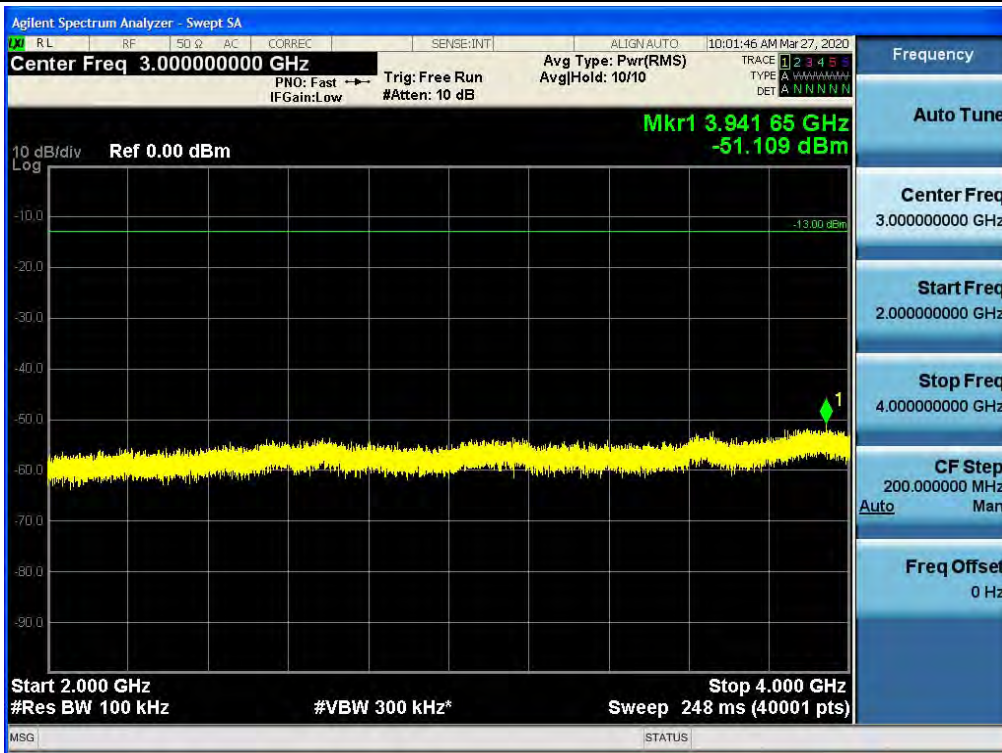

Spurious / Lower 700 MHz / Downlink / LTE 10 MHz / Low / 6 GHz ~ 8 GHz

Spurious / Lower 700 MHz / Downlink / LTE 10 MHz / Middle / 9 kHz ~ 150 kHz

Spurious / Lower 700 MHz / Downlink / LTE 10 MHz / Middle / 150 kHz ~ 30 MHz

Spurious / Lower 700 MHz / Downlink / LTE 10 MHz / Middle / 30 MHz ~ Low Edge-10

Spurious / Lower 700 MHz / Downlink / LTE 10 MHz / Middle / Low Edge-10 ~ Low Edge

Spurious / Lower 700 MHz / Downlink / LTE 10 MHz / Middle / High Edge ~ High Edge+10

Spurious / Lower 700 MHz / Downlink / LTE 10 MHz / Middle / High Edge+10 ~ 1 GHz

Spurious / Lower 700 MHz / Downlink / LTE 10 MHz / Middle / 2 GHz ~ 4 GHz

Spurious / Lower 700 MHz / Downlink / LTE 10 MHz / Middle / 4 GHz ~ 6 GHz