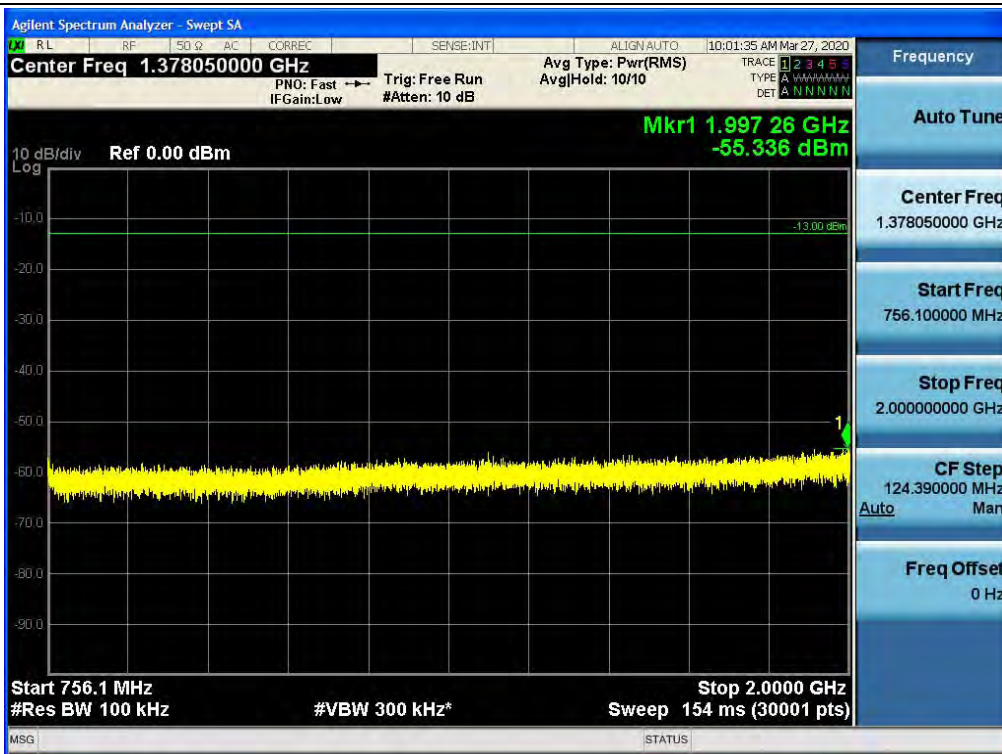

Spurious / Lower 700 MHz / Downlink / LTE 10 MHz / Low / 6 GHz ~ 8 GHz

Spurious / Lower 700 MHz / Downlink / LTE 10 MHz / Middle / 9 kHz ~ 150 kHz

Spurious / Lower 700 MHz / Downlink / LTE 10 MHz / Middle / 150 kHz ~ 30 MHz

Spurious / Lower 700 MHz / Downlink / LTE 10 MHz / Middle / 30 MHz ~ Low Edge-10

Spurious / Lower 700 MHz / Downlink / LTE 10 MHz / Middle / Low Edge-10 ~ Low Edge

Spurious / Lower 700 MHz / Downlink / LTE 10 MHz / Middle / High Edge ~ High Edge+10

Spurious / Lower 700 MHz / Downlink / LTE 10 MHz / Middle / High Edge+10 ~ 1 GHz

Spurious / Lower 700 MHz / Downlink / LTE 10 MHz / Middle / 2 GHz ~ 4 GHz

Spurious / Lower 700 MHz / Downlink / LTE 10 MHz / Middle / 4 GHz ~ 6 GHz