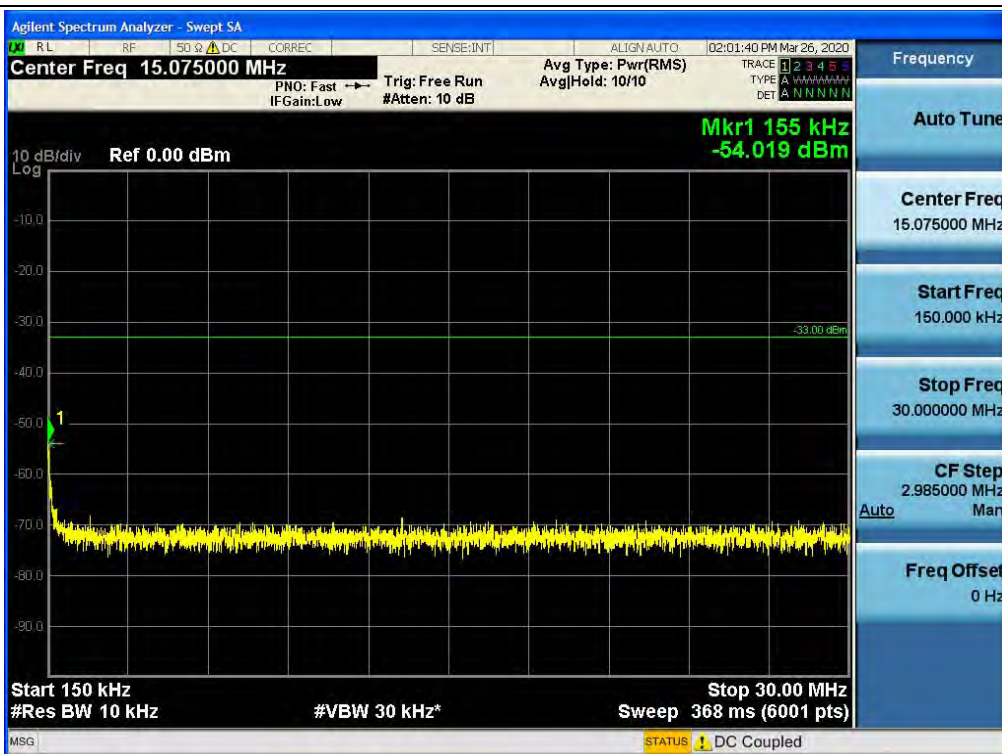

Spurious / BRS/EBS / Uplink / 5G NR 80M / High / 9 kHz ~ 150 kHz

Spurious / BRS/EBS / Uplink / 5G NR 80M / High / 150 kHz ~ 30 MHz

Spurious / BRS/EBS / Uplink / 5G NR 80M / High / 30 MHz ~ Low Edge-10

Spurious / BRS/EBS / Uplink / 5G NR 80M / High / Low Edge-10 ~ Low Edge

Spurious / BRS/EBS / Uplink / 5G NR 80M / High / High Edge ~ High Edge+10

Spurious / BRS/EBS / Uplink / 5G NR 80M / High / High Edge+10 ~ 10 GHz

Spurious / BRS/EBS / Uplink / 5G NR 80M / High / 10 GHz ~ 26.5 GHz

Spurious / CBRS / Uplink / LTE 20 MHz / Low / 9 kHz ~ 150 kHz

Spurious / CBRS / Uplink / LTE 20 MHz / Low / 150 kHz ~ 30 MHz

Spurious / CBRS / Uplink / LTE 20 MHz / Low / 30 MHz ~ Low Edge-10

Spurious / CBRS / Uplink / LTE 20 MHz / Low / Low Edge-10 ~ Low Edge