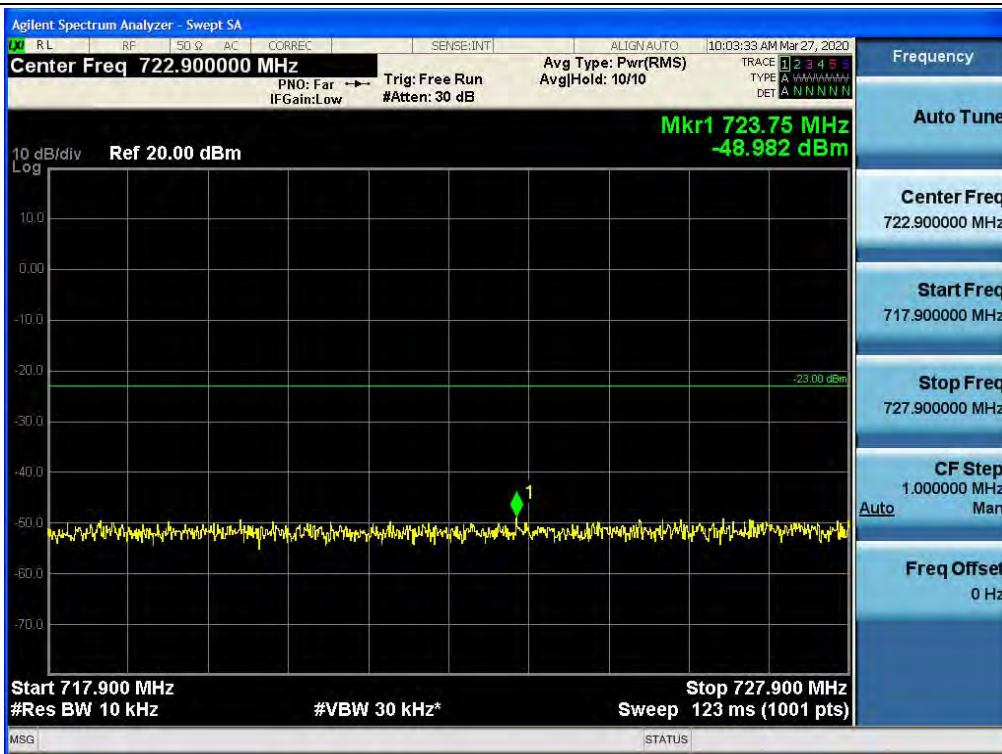

Spurious / CBRS / Uplink / 5G NR 80M / High / Low Edge-10 ~ Low Edge

Spurious / CBRS / Uplink / 5G NR 80M / High / High Edge ~ High Edge+10

Spurious / CBRS / Uplink / 5G NR 80M / High / High Edge+10 ~ 10 GHz

Spurious / CBRS / Uplink / 5G NR 80M / High / 10 GHz ~ 26.5 GHz

Spurious / Lower 700 MHz / Downlink / LTE 10 MHz / Low / 9 kHz ~ 150 kHz

Spurious / Lower 700 MHz / Downlink / LTE 10 MHz / Low / 150 kHz ~ 30 MHz

Spurious / Lower 700 MHz / Downlink / LTE 10 MHz / Low / 30 MHz ~ Low Edge-10

Spurious / Lower 700 MHz / Downlink / LTE 10 MHz / Low / Low Edge-10 ~ Low Edge

Spurious / Lower 700 MHz / Downlink / LTE 10 MHz / Low / High Edge ~ High Edge+10

Spurious / Lower 700 MHz / Downlink / LTE 10 MHz / Low / High Edge+10 ~ 1 GHz

Spurious / Lower 700 MHz / Downlink / LTE 10 MHz / Low / 2 GHz ~ 4 GHz

Spurious / Lower 700 MHz / Downlink / LTE 10 MHz / Low / 4 GHz ~ 6 GHz