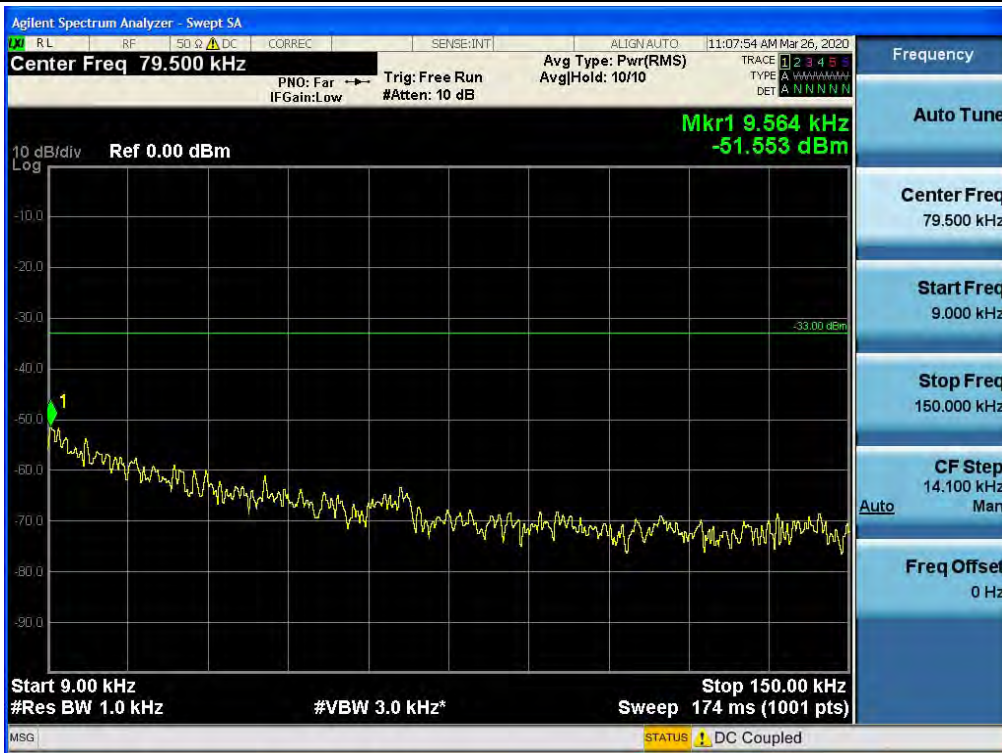

Spurious / Upper 700 MHz / Downlink / LTE 10 MHz / Middle / Additional Band 2

Spurious / Upper 700 MHz / Downlink / LTE 10 MHz / Middle / Additional Band 3

Spurious / Upper 700 MHz / Downlink / LTE 10 MHz / Middle / Additional Band 4

Spurious / Upper 700 MHz / Downlink / LTE 10 MHz / Middle / Additional Band 5

Spurious / Upper 700 MHz / Downlink / LTE 10 MHz / Middle / Additional Band 6

Spurious / Upper 700 MHz / Downlink / LTE 10 MHz / Middle / Additional Band 7

Spurious / Upper 700 MHz / Downlink / LTE 10 MHz / High / 9 kHz ~ 150 kHz

Spurious / Upper 700 MHz / Downlink / LTE 10 MHz / High / 150 kHz ~ 30 MHz