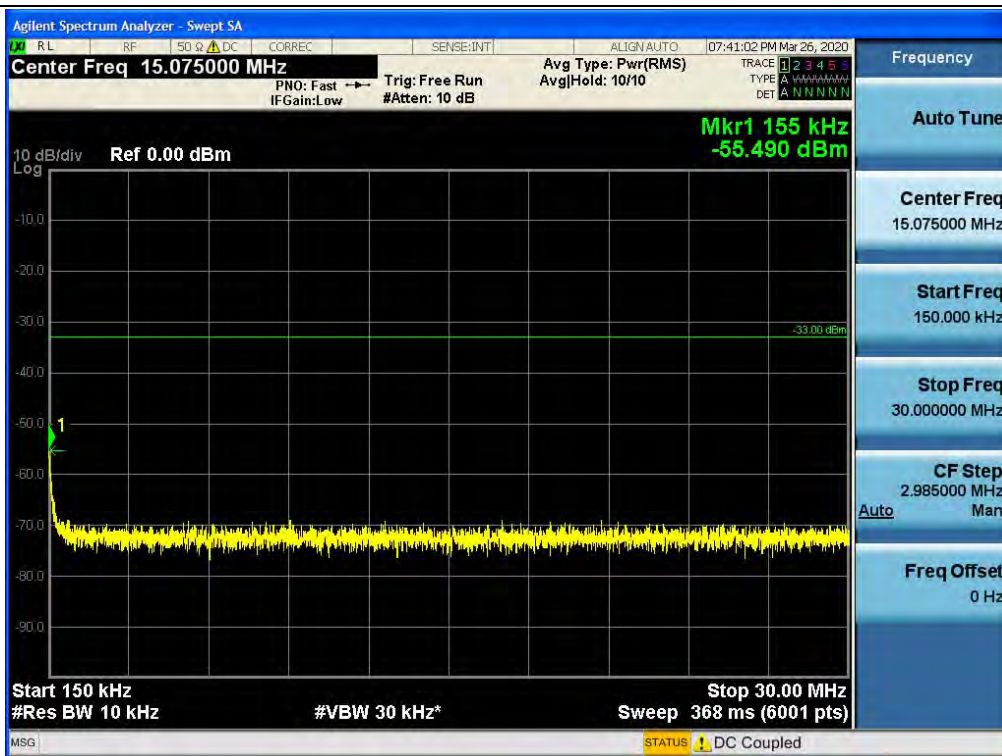

Spurious / CBRS / Uplink / LTE 20 MHz / Middle / 9 kHz ~ 150 kHz

Spurious / CBRS / Uplink / LTE 20 MHz / Middle / 150 kHz ~ 30 MHz

Spurious / CBRS / Uplink / LTE 20 MHz / Middle / 30 MHz ~ Low Edge-10

Spurious / CBRS / Uplink / LTE 20 MHz / Middle / Low Edge-10 ~ Low Edge

Spurious / CBRS / Uplink / LTE 20 MHz / Middle / High Edge ~ High Edge+10

Spurious / CBRS / Uplink / LTE 20 MHz / Middle / High Edge+10 ~ 10 GHz

Spurious / CBRS / Uplink / LTE 20 MHz / Middle / 10 GHz ~ 26.5 GHz

Spurious / CBRS / Uplink / LTE 20 MHz / High / 9 kHz ~ 150 kHz

Spurious / CBRS / Uplink / LTE 20 MHz / High / 150 kHz ~ 30 MHz

Spurious / CBRS / Uplink / LTE 20 MHz / High / 30 MHz ~ Low Edge-10

Spurious / CBRS / Uplink / LTE 20 MHz / High / Low Edge-10 ~ Low Edge

Spurious / CBRS / Uplink / LTE 20 MHz / High / High Edge ~ High Edge+10

Spurious / CBRS / Uplink / LTE 20 MHz / High / High Edge+10 ~ 10 GHz

Spurious / CBRS / Uplink / LTE 20 MHz / High / 10 GHz ~ 26.5 GHz