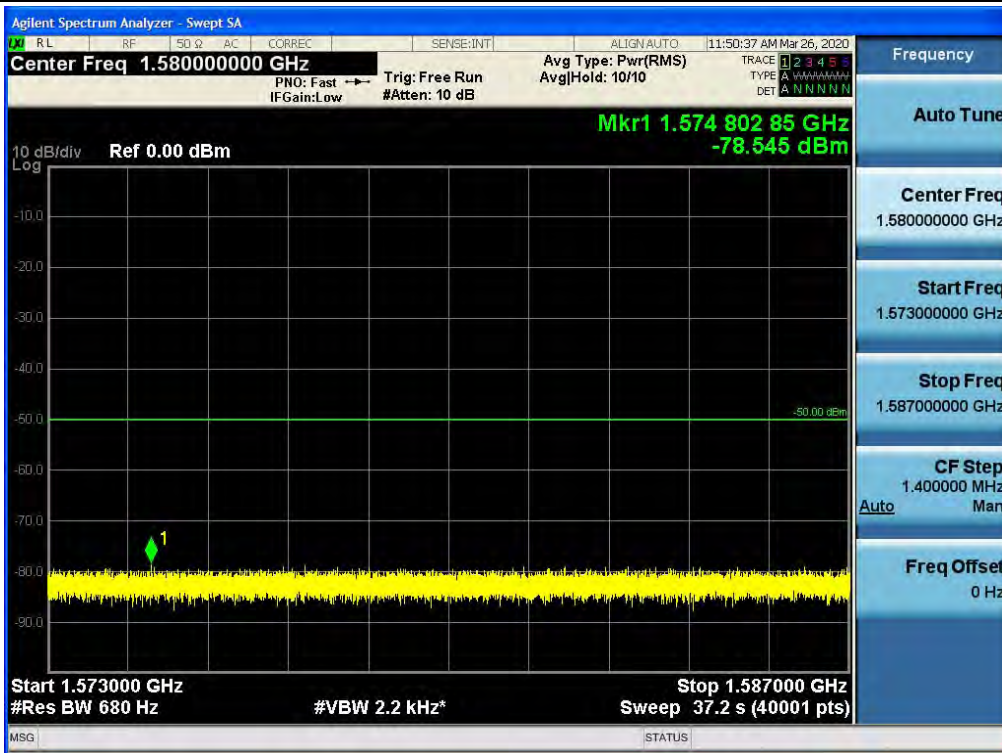

Spurious / Upper 700 MHz / Downlink / LTE 10 MHz / Low / 30 MHz ~ Low Edge-10

Spurious / Upper 700 MHz / Downlink / LTE 10 MHz / Low / Low Edge-10 ~ Low Edge

Spurious / Upper 700 MHz / Downlink / LTE 10 MHz / Low / High Edge ~ High Edge+10

Spurious / Upper 700 MHz / Downlink / LTE 10 MHz / Low / High Edge+10 ~ 1 GHz

Spurious / Upper 700 MHz / Downlink / LTE 10 MHz / Low / 2 GHz ~ 4 GHz

Spurious / Upper 700 MHz / Downlink / LTE 10 MHz / Low / 4 GHz ~ 6 GHz

Spurious / Upper 700 MHz / Downlink / LTE 10 MHz / Low / 6 GHz ~ 8 GHz

Spurious / Upper 700 MHz / Downlink / LTE 10 MHz / Low / Additional Band 1

Spurious / Upper 700 MHz / Downlink / LTE 10 MHz / Low / Additional Band 2

Spurious / Upper 700 MHz / Downlink / LTE 10 MHz / Low / Additional Band 3

Spurious / Upper 700 MHz / Downlink / LTE 10 MHz / Low / Additional Band 4

Spurious / Upper 700 MHz / Downlink / LTE 10 MHz / Low / Additional Band 5