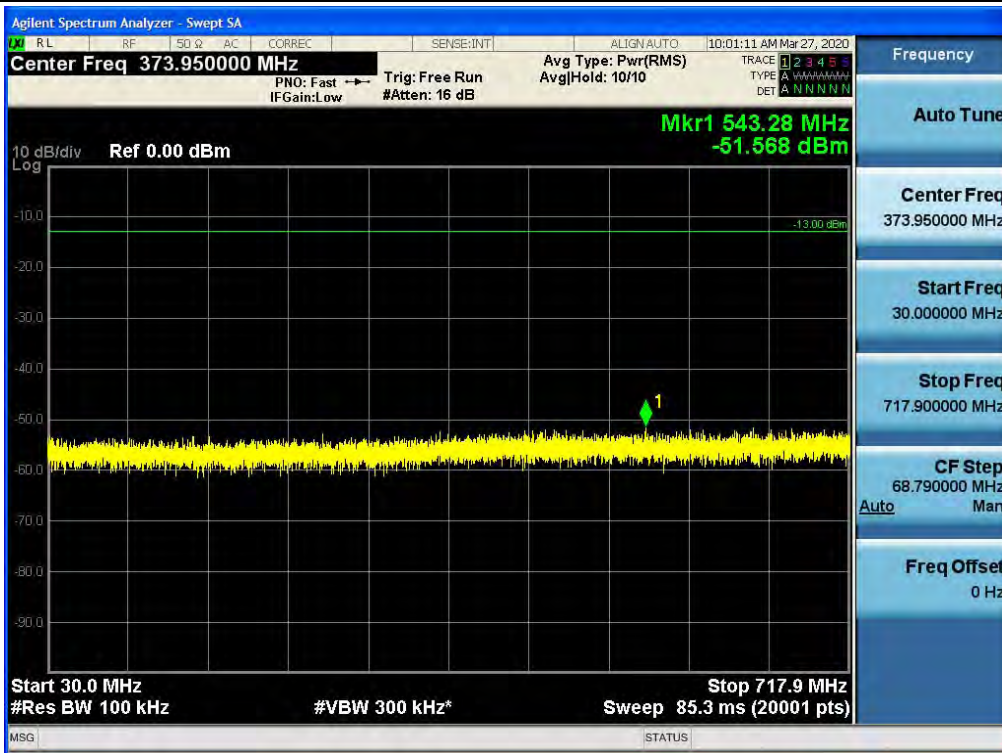

Spurious / Lower 700 MHz / Downlink / LTE 10 MHz / Low / High Edge+10 ~ 1 GHz

Spurious / Lower 700 MHz / Downlink / LTE 10 MHz / Low / 2 GHz ~ 4 GHz

Spurious / Lower 700 MHz / Downlink / LTE 10 MHz / Low / 4 GHz ~ 6 GHz

Spurious / Lower 700 MHz / Downlink / LTE 10 MHz / Low / 6 GHz ~ 8 GHz

Spurious / Lower 700 MHz / Downlink / LTE 10 MHz / Middle / 9 kHz ~ 150 kHz

Spurious / Lower 700 MHz / Downlink / LTE 10 MHz / Middle / 150 kHz ~ 30 MHz

Spurious / Lower 700 MHz / Downlink / LTE 10 MHz / Middle / 30 MHz ~ Low Edge-10

Spurious / Lower 700 MHz / Downlink / LTE 10 MHz / Middle / Low Edge-10 ~ Low Edge

Spurious / Lower 700 MHz / Downlink / LTE 10 MHz / Middle / High Edge ~ High Edge+10

Spurious / Lower 700 MHz / Downlink / LTE 10 MHz / Middle / High Edge+10 ~ 1 GHz

Spurious / Lower 700 MHz / Downlink / LTE 10 MHz / Middle / 2 GHz ~ 4 GHz

Spurious / Lower 700 MHz / Downlink / LTE 10 MHz / Middle / 4 GHz ~ 6 GHz