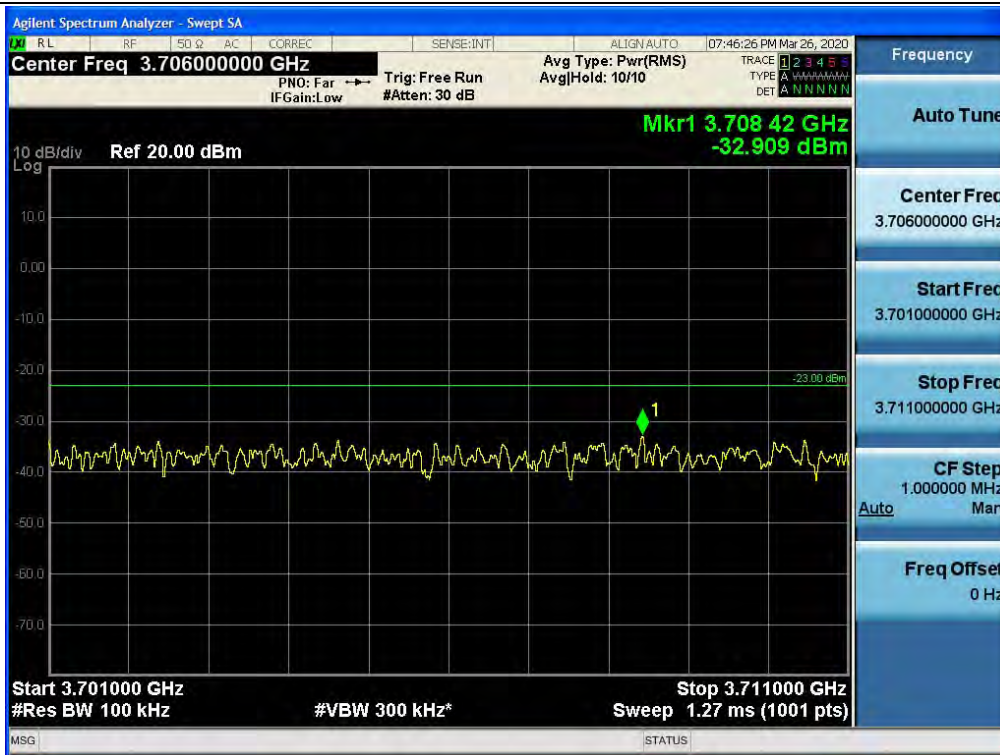

Spurious / CBRS / Uplink / LTE 20 MHz / Low / High Edge ~ High Edge+10

Spurious / CBRS / Uplink / LTE 20 MHz / Low / High Edge+10 ~ 10 GHz

Spurious / CBRS / Uplink / LTE 20 MHz / Low / 10 GHz ~ 26.5 GHz

Spurious / CBRS / Uplink / LTE 20 MHz / Middle / 9 kHz ~ 150 kHz

Spurious / CBRS / Uplink / LTE 20 MHz / Middle / 150 kHz ~ 30 MHz

Spurious / CBRS / Uplink / LTE 20 MHz / Middle / 30 MHz ~ Low Edge-10

Spurious / CBRS / Uplink / LTE 20 MHz / Middle / Low Edge-10 ~ Low Edge

Spurious / CBRS / Uplink / LTE 20 MHz / Middle / High Edge ~ High Edge+10

Spurious / CBRS / Uplink / LTE 20 MHz / Middle / High Edge+10 ~ 10 GHz

Spurious / CBRS / Uplink / LTE 20 MHz / Middle / 10 GHz ~ 26.5 GHz

Spurious / CBRS / Uplink / LTE 20 MHz / High / 9 kHz ~ 150 kHz

Spurious / CBRS / Uplink / LTE 20 MHz / High / 150 kHz ~ 30 MHz

Spurious / CBRS / Uplink / LTE 20 MHz / High / 30 MHz ~ Low Edge-10

Spurious / CBRS / Uplink / LTE 20 MHz / High / Low Edge-10 ~ Low Edge