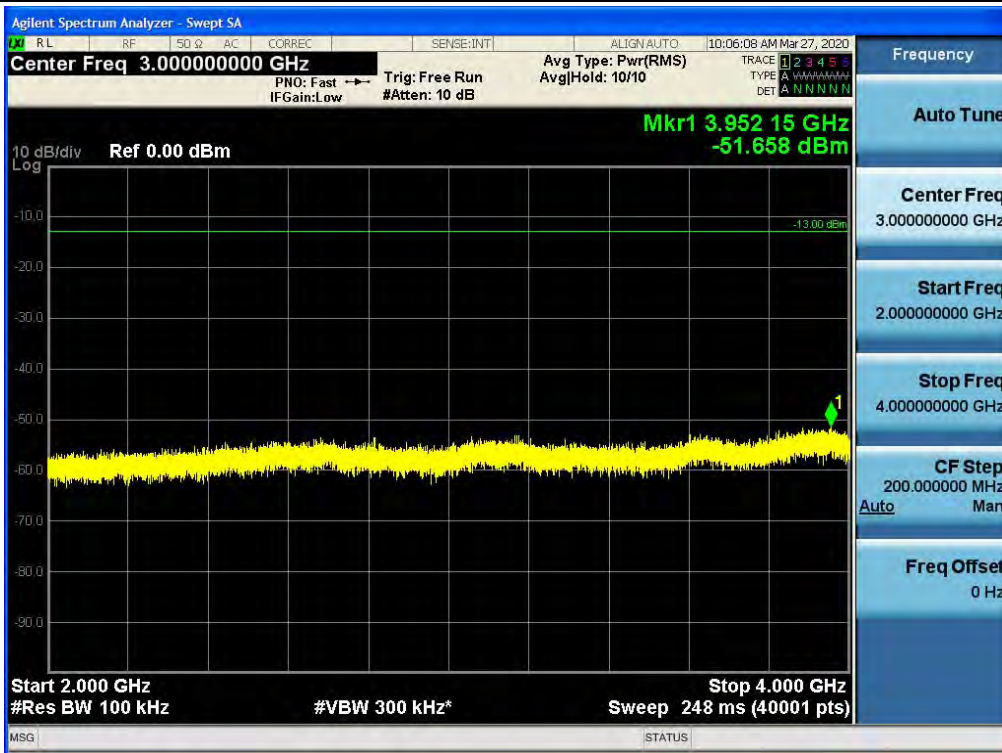

Spurious / Lower 700 MHz / Downlink / LTE 10 MHz / Middle / 6 GHz ~ 8 GHz

Spurious / Lower 700 MHz / Downlink / LTE 10 MHz / High / 9 kHz ~ 150 kHz

Spurious / Lower 700 MHz / Downlink / LTE 10 MHz / High / 150 kHz ~ 30 MHz

Spurious / Lower 700 MHz / Downlink / LTE 10 MHz / High / 30 MHz ~ Low Edge-10

Spurious / Lower 700 MHz / Downlink / LTE 10 MHz / High / Low Edge-10 ~ Low Edge

Spurious / Lower 700 MHz / Downlink / LTE 10 MHz / High / High Edge ~ High Edge+10

Spurious / Lower 700 MHz / Downlink / LTE 10 MHz / High / High Edge+10 ~ 1 GHz

Spurious / Lower 700 MHz / Downlink / LTE 10 MHz / High / 2 GHz ~ 4 GHz

Spurious / Lower 700 MHz / Downlink / LTE 10 MHz / High / 4 GHz ~ 6 GHz

Spurious / Lower 700 MHz / Downlink / LTE 10 MHz / High / 6 GHz ~ 8 GHz

Spurious / Upper 700 MHz / Downlink / LTE 10 MHz / Low / 9 kHz ~ 150 kHz

Spurious / Upper 700 MHz / Downlink / LTE 10 MHz / Low / 150 kHz ~ 30 MHz