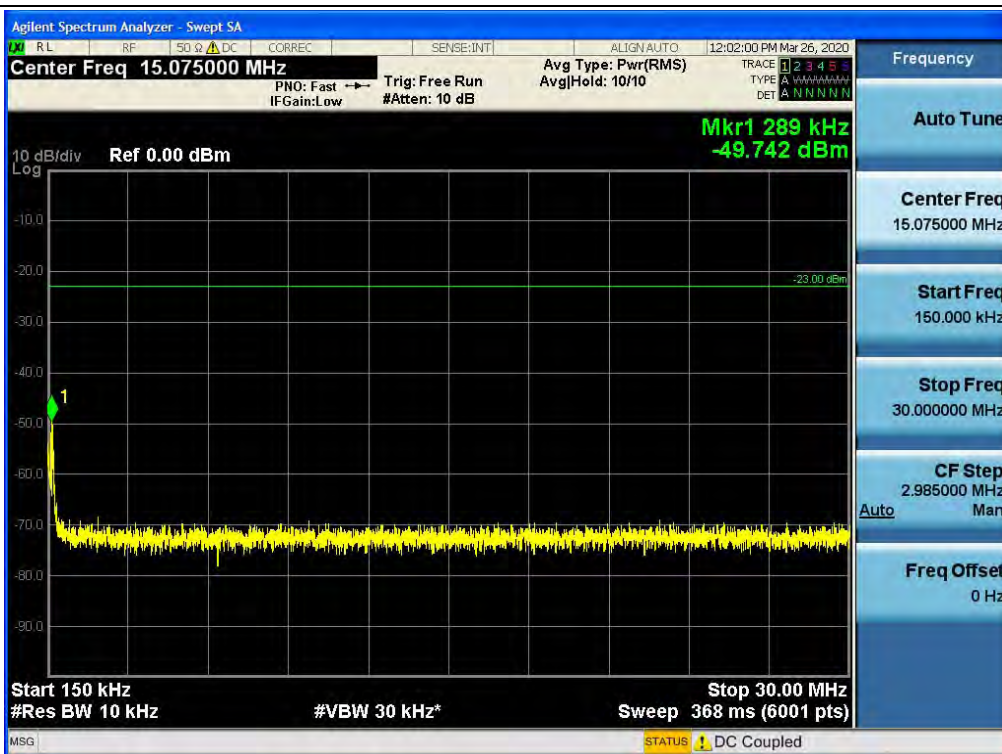

Spurious / Upper 700 MHz / Downlink / LTE 10 MHz / Low / Additional Band 3

Spurious / Upper 700 MHz / Downlink / LTE 10 MHz / Low / Additional Band 4

Spurious / Upper 700 MHz / Downlink / LTE 10 MHz / Low / Additional Band 5

Spurious / Upper 700 MHz / Downlink / LTE 10 MHz / Low / Additional Band 6

Spurious / Upper 700 MHz / Downlink / LTE 10 MHz / Low / Additional Band 7

Spurious / Upper 700 MHz / Downlink / LTE 10 MHz / Middle / 9 kHz ~ 150 kHz

Spurious / Upper 700 MHz / Downlink / LTE 10 MHz / Middle / 150 kHz ~ 30 MHz

Spurious / Upper 700 MHz / Downlink / LTE 10 MHz / Middle / 30 MHz ~ Low Edge-10

Spurious / Upper 700 MHz / Downlink / LTE 10 MHz / Middle / Low Edge-10 ~ Low Edge

Spurious / Upper 700 MHz / Downlink / LTE 10 MHz / Middle / High Edge ~ High Edge+10

Spurious / Upper 700 MHz / Downlink / LTE 10 MHz / Middle / High Edge+10 ~ 1 GHz

Spurious / Upper 700 MHz / Downlink / LTE 10 MHz / Middle / 2 GHz ~ 4 GHz