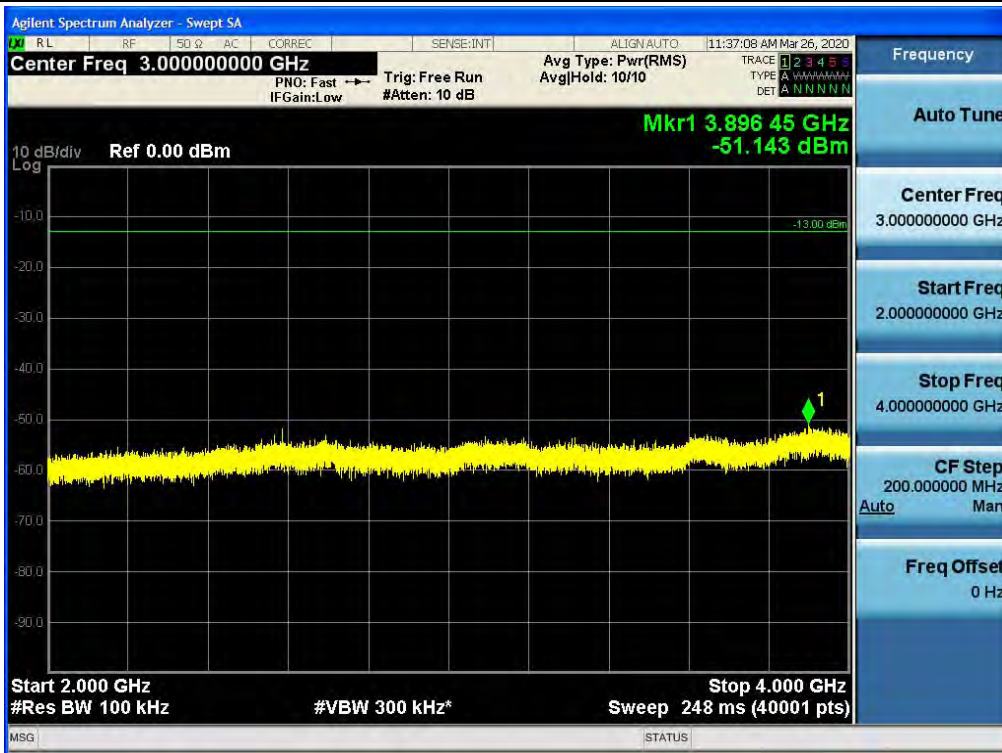

Spurious / Lower 700 MHz / Downlink / LTE 10 MHz / High / High Edge+10 ~ 1 GHz

Spurious / Lower 700 MHz / Downlink / LTE 10 MHz / High / 2 GHz ~ 4 GHz

Spurious / Lower 700 MHz / Downlink / LTE 10 MHz / High / 4 GHz ~ 6 GHz

Spurious / Lower 700 MHz / Downlink / LTE 10 MHz / High / 6 GHz ~ 8 GHz

Spurious / Upper 700 MHz / Downlink / LTE 10 MHz / Low / 9 kHz ~ 150 kHz

Spurious / Upper 700 MHz / Downlink / LTE 10 MHz / Low / 150 kHz ~ 30 MHz

Spurious / Upper 700 MHz / Downlink / LTE 10 MHz / Low / 30 MHz ~ Low Edge-10

Spurious / Upper 700 MHz / Downlink / LTE 10 MHz / Low / Low Edge-10 ~ Low Edge

Spurious / Upper 700 MHz / Downlink / LTE 10 MHz / Low / High Edge ~ High Edge+10

Spurious / Upper 700 MHz / Downlink / LTE 10 MHz / Low / High Edge+10 ~ 1 GHz

Spurious / Upper 700 MHz / Downlink / LTE 10 MHz / Low / 2 GHz ~ 4 GHz

Spurious / Upper 700 MHz / Downlink / LTE 10 MHz / Low / 4 GHz ~ 6 GHz