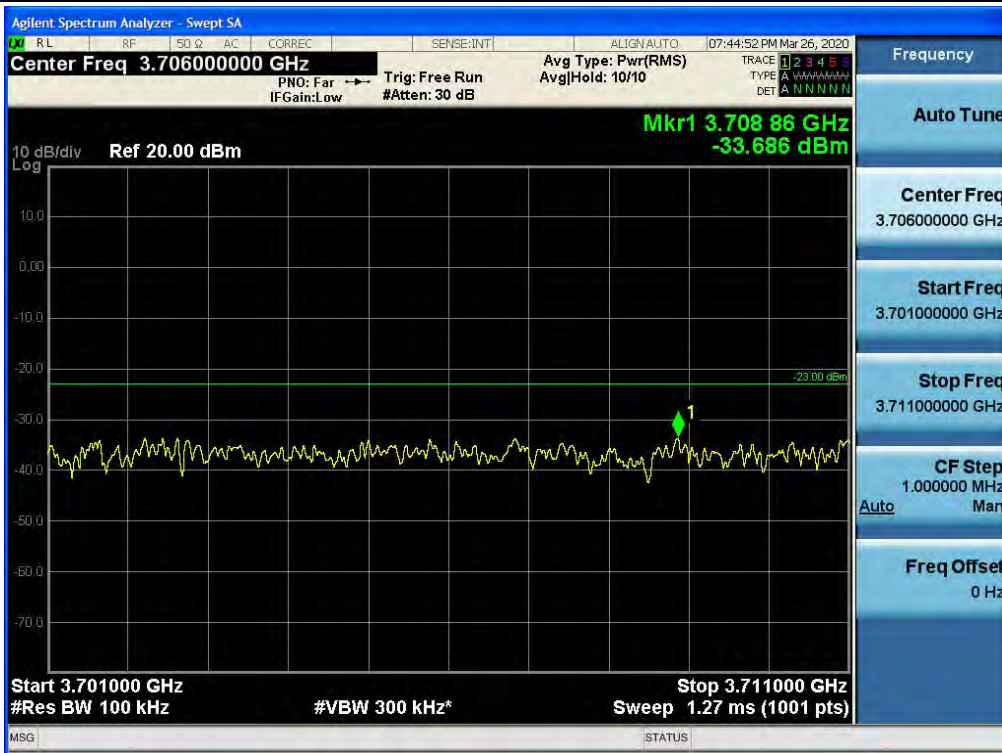

Spurious / BRS/EBS / Uplink / 5G NR 80M / High / High Edge ~ High Edge+10

Spurious / BRS/EBS / Uplink / 5G NR 80M / High / High Edge+10 ~ 10 GHz

Spurious / BRS/EBS / Uplink / 5G NR 80M / High / 10 GHz ~ 26.5 GHz

Spurious / CBRS / Uplink / LTE 20 MHz / Low / 9 kHz ~ 150 kHz

Spurious / CBRS / Uplink / LTE 20 MHz / Low / 150 kHz ~ 30 MHz

Spurious / CBRS / Uplink / LTE 20 MHz / Low / 30 MHz ~ Low Edge-10

Spurious / CBRS / Uplink / LTE 20 MHz / Low / Low Edge-10 ~ Low Edge

Spurious / CBRS / Uplink / LTE 20 MHz / Low / High Edge ~ High Edge+10

Spurious / CBRS / Uplink / LTE 20 MHz / Low / High Edge+10 ~ 10 GHz

Spurious / CBRS / Uplink / LTE 20 MHz / Low / 10 GHz ~ 26.5 GHz

Spurious / CBRS / Uplink / LTE 20 MHz / Middle / 9 kHz ~ 150 kHz

Spurious / CBRS / Uplink / LTE 20 MHz / Middle / 150 kHz ~ 30 MHz

Spurious / CBRS / Uplink / LTE 20 MHz / Middle / 30 MHz ~ Low Edge-10

Spurious / CBRS / Uplink / LTE 20 MHz / Middle / Low Edge-10 ~ Low Edge