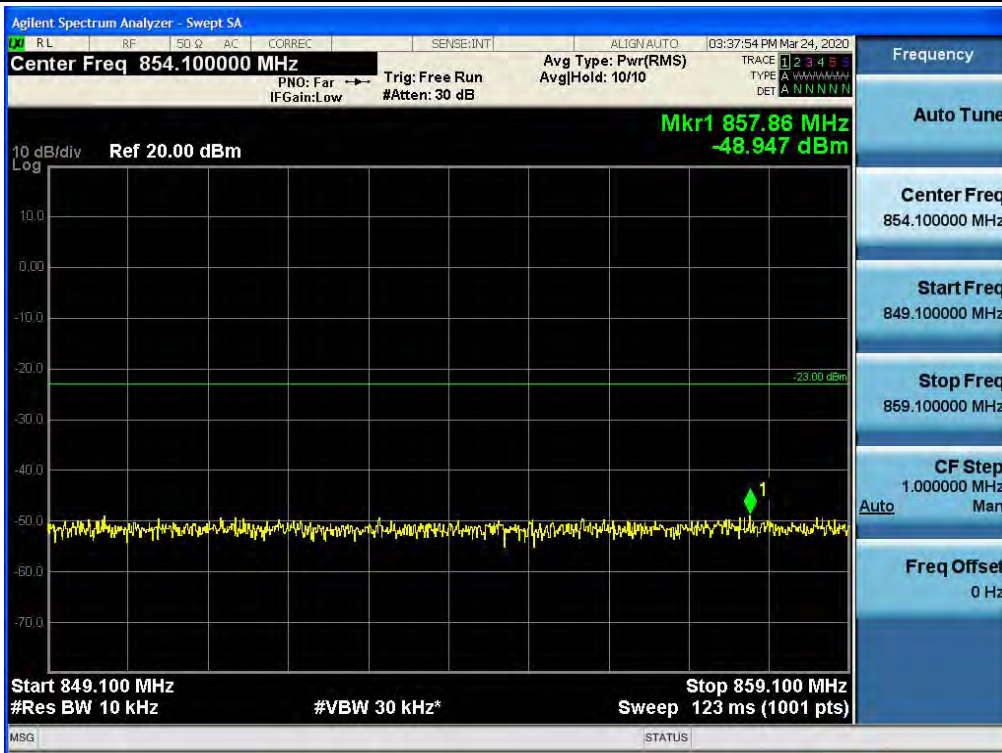

## Spurious / ESMR / Uplink / LTE 5 MHz / High / 2 GHz ~ 4 GHz

## Spurious / ESMR / Uplink / LTE 5 MHz / High / 4 GHz ~ 6 GHz

Spurious / ESMR / Uplink / LTE 5 MHz / High / 6 GHz ~ 8 GHz

Spurious / Cellular / Uplink / LTE 20 MHz / Low / 9 kHz ~ 150 kHz

Spurious / Cellular / Uplink / LTE 20 MHz / Low / 150 kHz ~ 30 MHz

Spurious / Cellular / Uplink / LTE 20 MHz / Low / 30 MHz ~ Low Edge-10

Spurious / Cellular / Uplink / LTE 20 MHz / Low / Low Edge-10 ~ Low Edge

Spurious / Cellular / Uplink / LTE 20 MHz / Low / High Edge ~ High Edge+10

Spurious / Cellular / Uplink / LTE 20 MHz / Low / High Edge+10 ~ 1 GHz

Spurious / Cellular / Uplink / LTE 20 MHz / Low / 1 GHz ~ 10 GHz

Spurious / Cellular / Uplink / LTE 20 MHz / Middle / 9 kHz ~ 150 kHz