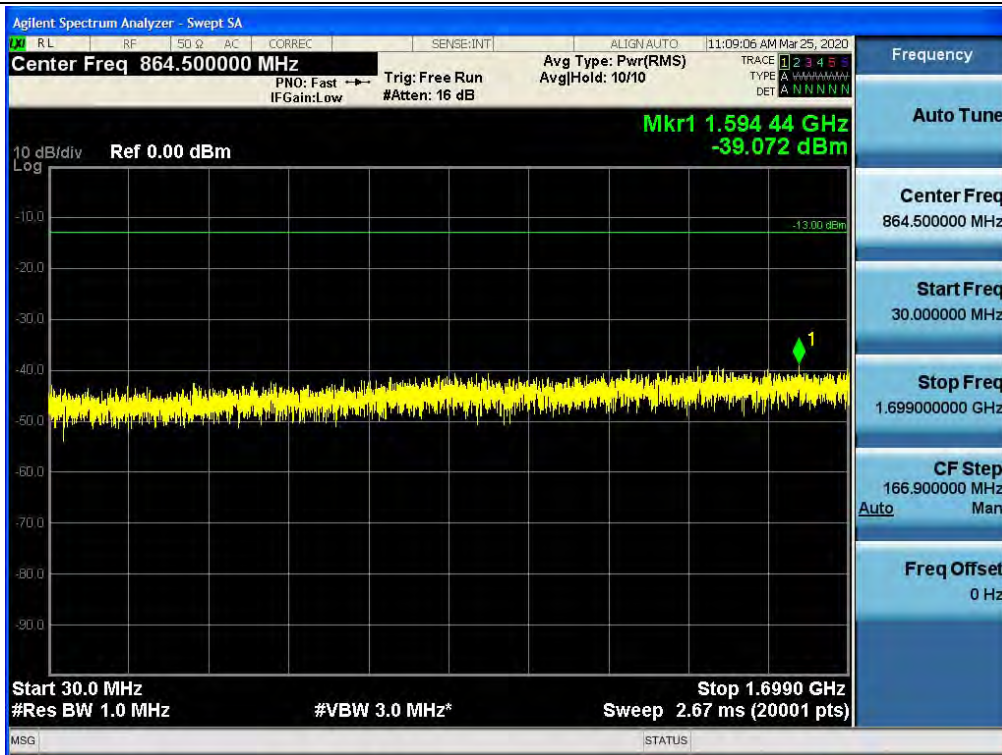

## Spurious / AWS-1 / Uplink / LTE 20 MHz / Middle / High Edge ~ High Edge+10

## Spurious / AWS-1 / Uplink / LTE 20 MHz / Middle / High Edge+10 ~ 10 GHz

Spurious / AWS-1 / Uplink / LTE 20 MHz / Middle / 10 GHz ~ 26.5 GHz

Spurious / AWS-1 / Uplink / LTE 20 MHz / High / 9 kHz ~ 150 kHz

Spurious / AWS-1 / Uplink / LTE 20 MHz / High / 150 kHz ~ 30 MHz

Spurious / AWS-1 / Uplink / LTE 20 MHz / High / 30 MHz ~ Low Edge-10

Spurious / AWS-1 / Uplink / LTE 20 MHz / High / Low Edge-10 ~ Low Edge

Spurious / AWS-1 / Uplink / LTE 20 MHz / High / High Edge ~ High Edge+10

Spurious / AWS-1 / Uplink / LTE 20 MHz / High / High Edge+10 ~ 10 GHz

Spurious / AWS-1 / Uplink / LTE 20 MHz / High / 10 GHz ~ 26.5 GHz