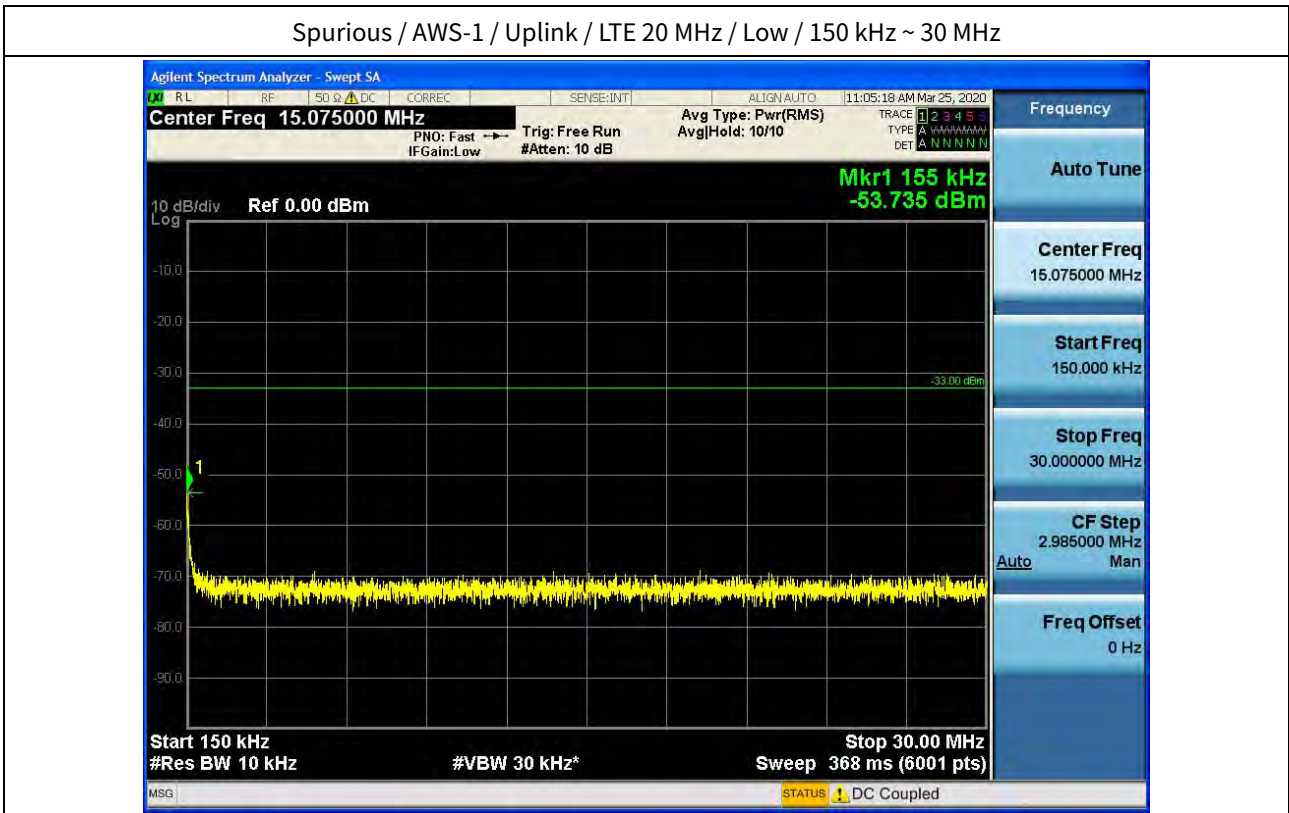

Spurious / Cellular / Uplink / LTE 20 MHz / High / 30 MHz ~ Low Edge-10

Spurious / Cellular / Uplink / LTE 20 MHz / High / Low Edge-10 ~ Low Edge

Spurious / Cellular / Uplink / LTE 20 MHz / High / High Edge ~ High Edge+10

Spurious / Cellular / Uplink / LTE 20 MHz / High / High Edge+10 ~ 1 GHz

Spurious / Cellular / Uplink / LTE 20 MHz / High / 1 GHz ~ 10 GHz

Spurious / AWS-1 / Uplink / LTE 20 MHz / Low / 9 kHz ~ 150 kHz

Spurious / AWS-1 / Uplink / LTE 20 MHz / Low / 150 kHz ~ 30 MHz

Spurious / AWS-1 / Uplink / LTE 20 MHz / Low / 30 MHz ~ Low Edge-10

Spurious / AWS-1 / Uplink / LTE 20 MHz / Low / Low Edge-10 ~ Low Edge

Spurious / AWS-1 / Uplink / LTE 20 MHz / Low / High Edge ~ High Edge+10

Spurious / AWS-1 / Uplink / LTE 20 MHz / Low / High Edge+10 ~ 10 GHz

Spurious / AWS-1 / Uplink / LTE 20 MHz / Low / 10 GHz ~ 26.5 GHz