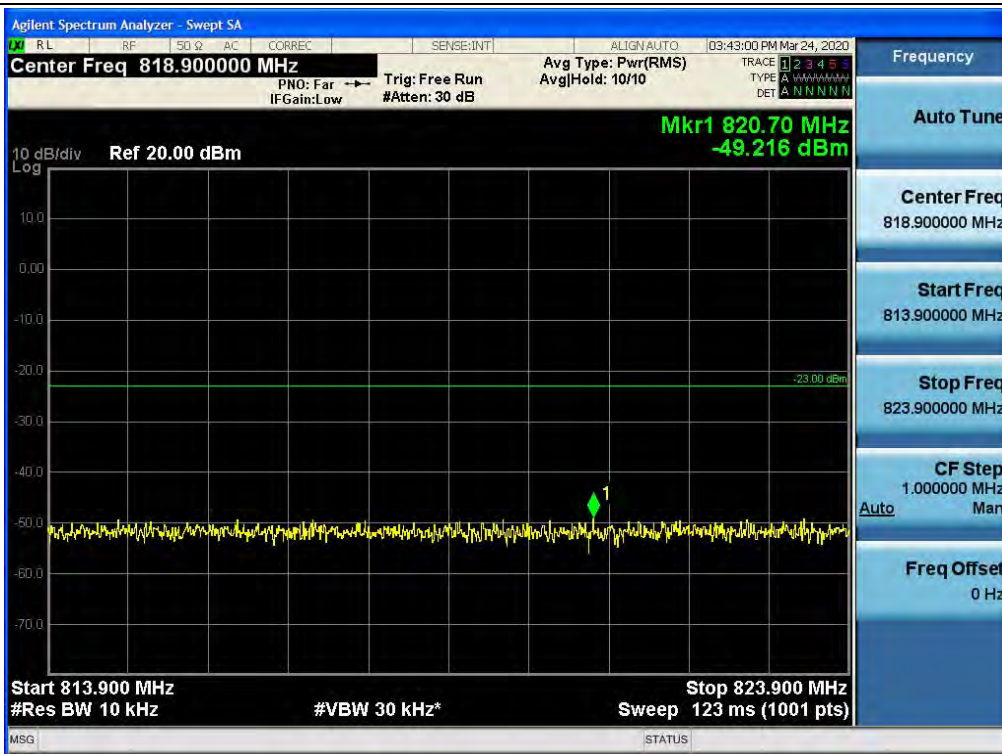

Spurious / Cellular / Uplink / LTE 20 MHz / Low / 30 MHz ~ Low Edge-10

Spurious / Cellular / Uplink / LTE 20 MHz / Low / Low Edge-10 ~ Low Edge

Spurious / Cellular / Uplink / LTE 20 MHz / Low / High Edge ~ High Edge+10

Spurious / Cellular / Uplink / LTE 20 MHz / Low / High Edge+10 ~ 1 GHz

Spurious / Cellular / Uplink / LTE 20 MHz / Low / 1 GHz ~ 10 GHz

Spurious / Cellular / Uplink / LTE 20 MHz / Middle / 9 kHz ~ 150 kHz

Spurious / Cellular / Uplink / LTE 20 MHz / Middle / 150 kHz ~ 30 MHz

Spurious / Cellular / Uplink / LTE 20 MHz / Middle / 30 MHz ~ Low Edge-10

Spurious / Cellular / Uplink / LTE 20 MHz / Middle / Low Edge-10 ~ Low Edge

Spurious / Cellular / Uplink / LTE 20 MHz / Middle / High Edge ~ High Edge+10

Spurious / Cellular / Uplink / LTE 20 MHz / Middle / High Edge+10 ~ 1 GHz