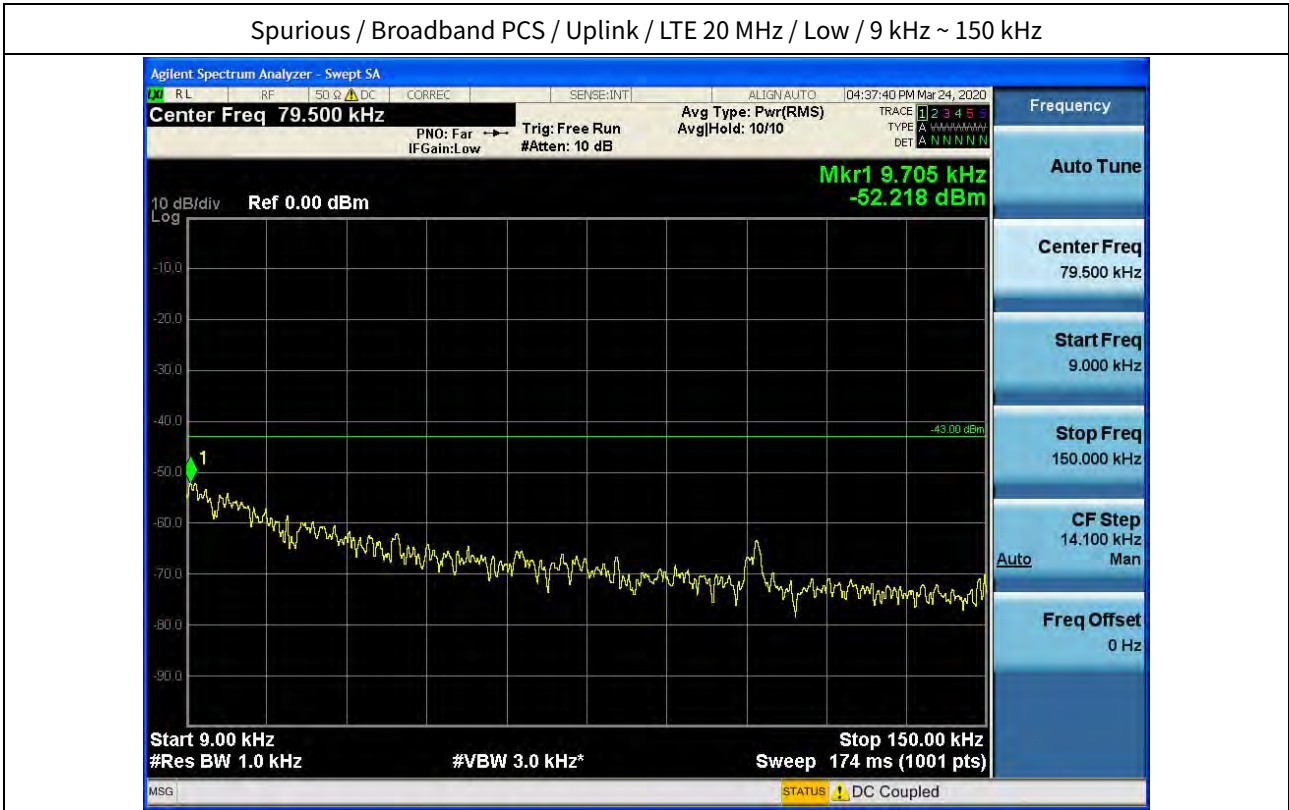

Spurious / AWS-1 / Uplink / LTE 20 MHz / High / 150 kHz ~ 30 MHz

Spurious / AWS-1 / Uplink / LTE 20 MHz / High / 30 MHz ~ Low Edge-10

Spurious / AWS-1 / Uplink / LTE 20 MHz / High / Low Edge-10 ~ Low Edge

Spurious / AWS-1 / Uplink / LTE 20 MHz / High / High Edge ~ High Edge+10

Spurious / AWS-1 / Uplink / LTE 20 MHz / High / High Edge+10 ~ 10 GHz

Spurious / AWS-1 / Uplink / LTE 20 MHz / High / 10 GHz ~ 26.5 GHz

Spurious / Broadband PCS / Uplink / LTE 20 MHz / Low / 9 kHz ~ 150 kHz

Spurious / Broadband PCS / Uplink / LTE 20 MHz / Low / 150 kHz ~ 30 MHz

Spurious / Broadband PCS / Uplink / LTE 20 MHz / Low / 30 MHz ~ Low Edge-10

Spurious / Broadband PCS / Uplink / LTE 20 MHz / Low / Low Edge-10 ~ Low Edge

Spurious / Broadband PCS / Uplink / LTE 20 MHz / Low / High Edge ~ High Edge+10

Spurious / Broadband PCS / Uplink / LTE 20 MHz / Low / High Edge+10 ~ 10 GHz