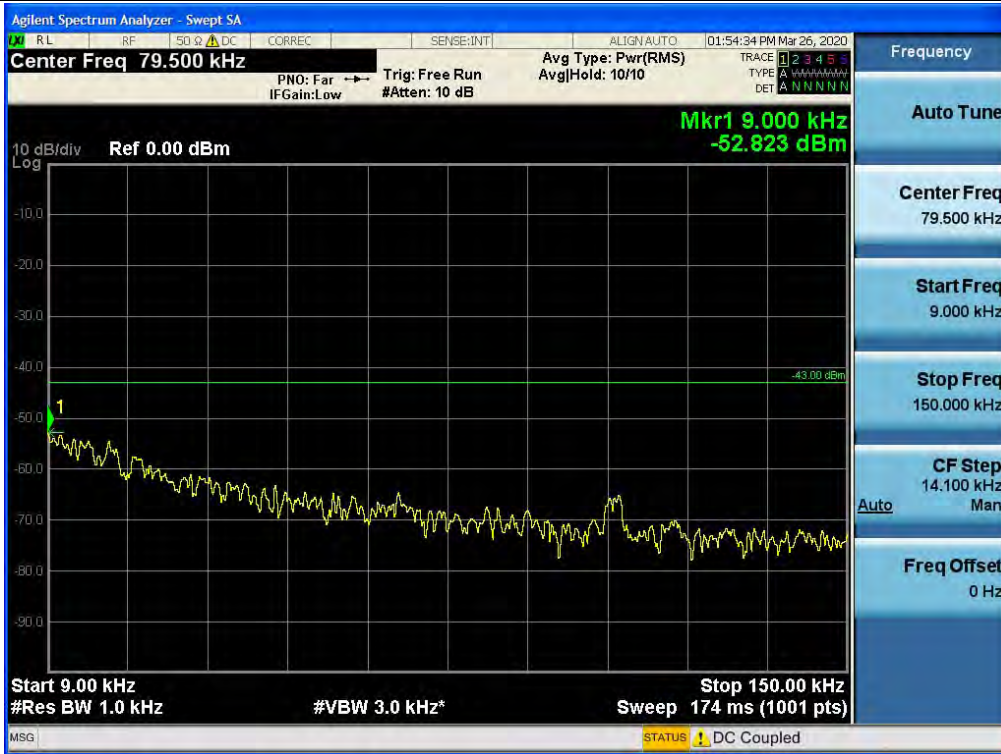

Spurious / BRS/EBS / Uplink / LTE 20 MHz / Middle / 10 GHz ~ 26.5 GHz

Spurious / BRS/EBS / Uplink / LTE 20 MHz / High / 9 kHz ~ 150 kHz

Spurious / BRS/EBS / Uplink / LTE 20 MHz / High / 150 kHz ~ 30 MHz

Spurious / BRS/EBS / Uplink / LTE 20 MHz / High / 30 MHz ~ Low Edge-10

Spurious / BRS/EBS / Uplink / LTE 20 MHz / High / Low Edge-10 ~ Low Edge

Spurious / BRS/EBS / Uplink / LTE 20 MHz / High / High Edge ~ High Edge+10

Spurious / BRS/EBS / Uplink / LTE 20 MHz / High / High Edge+10 ~ 10 GHz

Spurious / BRS/EBS / Uplink / LTE 20 MHz / High / 10 GHz ~ 26.5 GHz

Spurious / BRS/EBS / Uplink / 5G NR 80M / Low / 9 kHz ~ 150 kHz

Spurious / BRS/EBS / Uplink / 5G NR 80M / Low / 150 kHz ~ 30 MHz

Spurious / BRS/EBS / Uplink / 5G NR 80M / Low / 30 MHz ~ Low Edge-10

Spurious / BRS/EBS / Uplink / 5G NR 80M / Low / Low Edge-10 ~ Low Edge