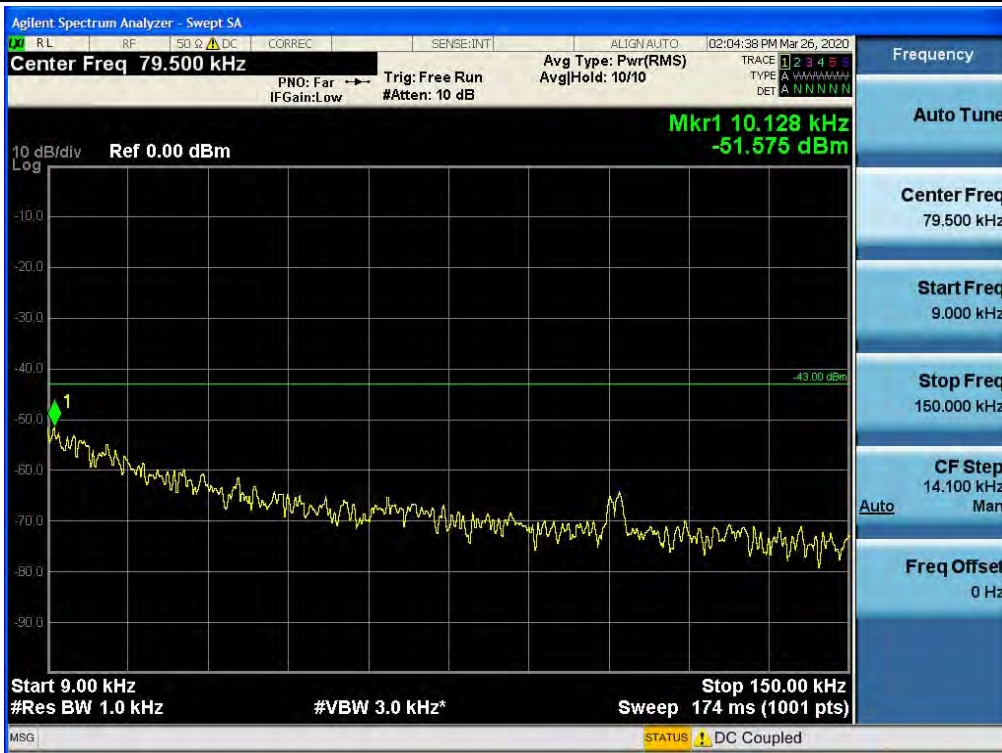

Spurious / BRS/EBS / Uplink / LTE 20 MHz / High / High Edge+10 ~ 10 GHz

Spurious / BRS/EBS / Uplink / LTE 20 MHz / High / 10 GHz ~ 26.5 GHz

Spurious / BRS/EBS / Uplink / 5G NR 80M / Low / 9 kHz ~ 150 kHz

Spurious / BRS/EBS / Uplink / 5G NR 80M / Low / 150 kHz ~ 30 MHz

Spurious / BRS/EBS / Uplink / 5G NR 80M / Low / 30 MHz ~ Low Edge-10

Spurious / BRS/EBS / Uplink / 5G NR 80M / Low / Low Edge-10 ~ Low Edge

Spurious / BRS/EBS / Uplink / 5G NR 80M / Low / High Edge ~ High Edge+10

Spurious / BRS/EBS / Uplink / 5G NR 80M / Low / High Edge+10 ~ 10 GHz

Spurious / BRS/EBS / Uplink / 5G NR 80M / Low / 10 GHz ~ 26.5 GHz

Spurious / BRS/EBS / Uplink / 5G NR 80M / Middle / 9 kHz ~ 150 kHz

Spurious / BRS/EBS / Uplink / 5G NR 80M / Middle / 150 kHz ~ 30 MHz

Spurious / BRS/EBS / Uplink / 5G NR 80M / Middle / 30 MHz ~ Low Edge-10