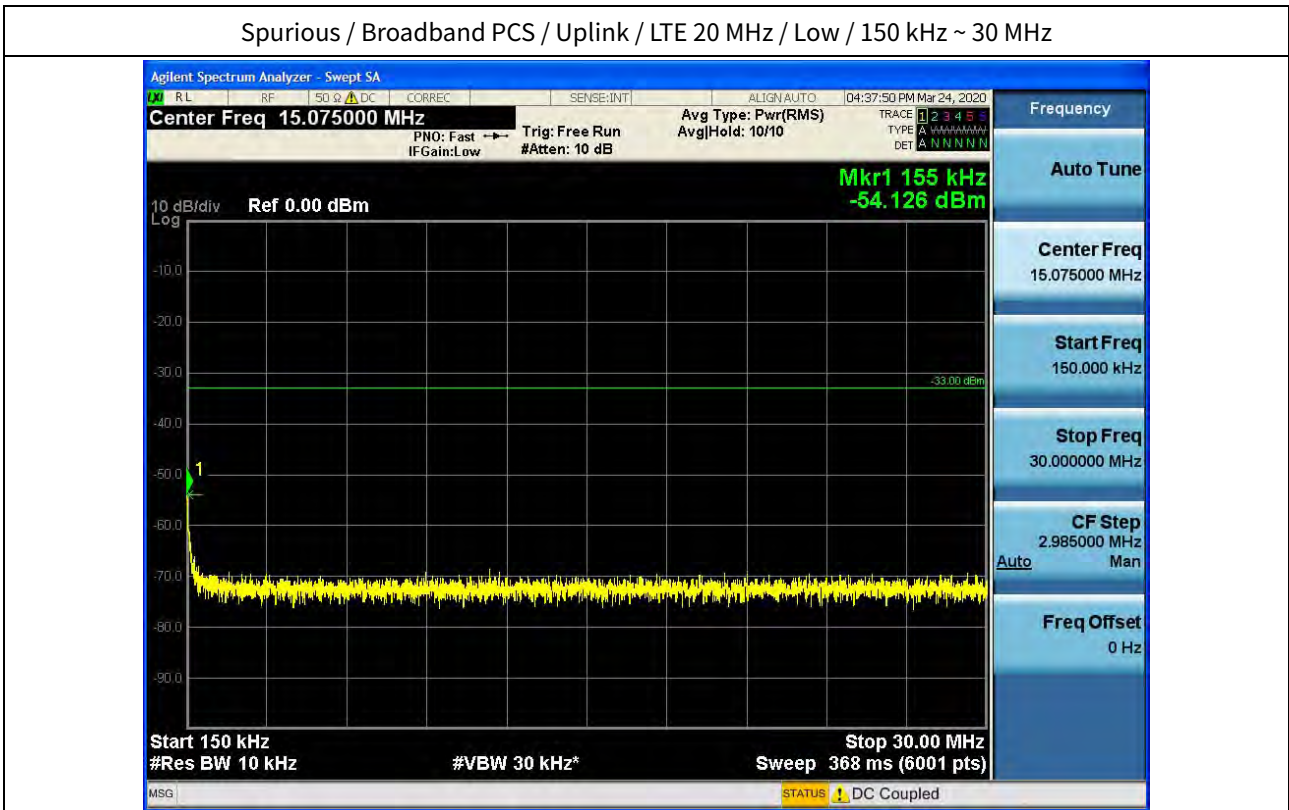

Spurious / AWS-1 / Uplink / LTE 20 MHz / High / 150 kHz ~ 30 MHz

Spurious / AWS-1 / Uplink / LTE 20 MHz / High / 30 MHz ~ Low Edge-10

Spurious / AWS-1 / Uplink / LTE 20 MHz / High / Low Edge-10 ~ Low Edge

Spurious / AWS-1 / Uplink / LTE 20 MHz / High / High Edge ~ High Edge+10

Spurious / AWS-1 / Uplink / LTE 20 MHz / High / High Edge+10 ~ 10 GHz

Spurious / AWS-1 / Uplink / LTE 20 MHz / High / 10 GHz ~ 26.5 GHz

Spurious / Broadband PCS / Uplink / LTE 20 MHz / Low / 9 kHz ~ 150 kHz

Spurious / Broadband PCS / Uplink / LTE 20 MHz / Low / 150 kHz ~ 30 MHz

Spurious / Broadband PCS / Uplink / LTE 20 MHz / Low / 30 MHz ~ Low Edge-10

Spurious / Broadband PCS / Uplink / LTE 20 MHz / Low / Low Edge-10 ~ Low Edge

Spurious / Broadband PCS / Uplink / LTE 20 MHz / Low / High Edge ~ High Edge+10

Spurious / Broadband PCS / Uplink / LTE 20 MHz / Low / High Edge+10 ~ 10 GHz