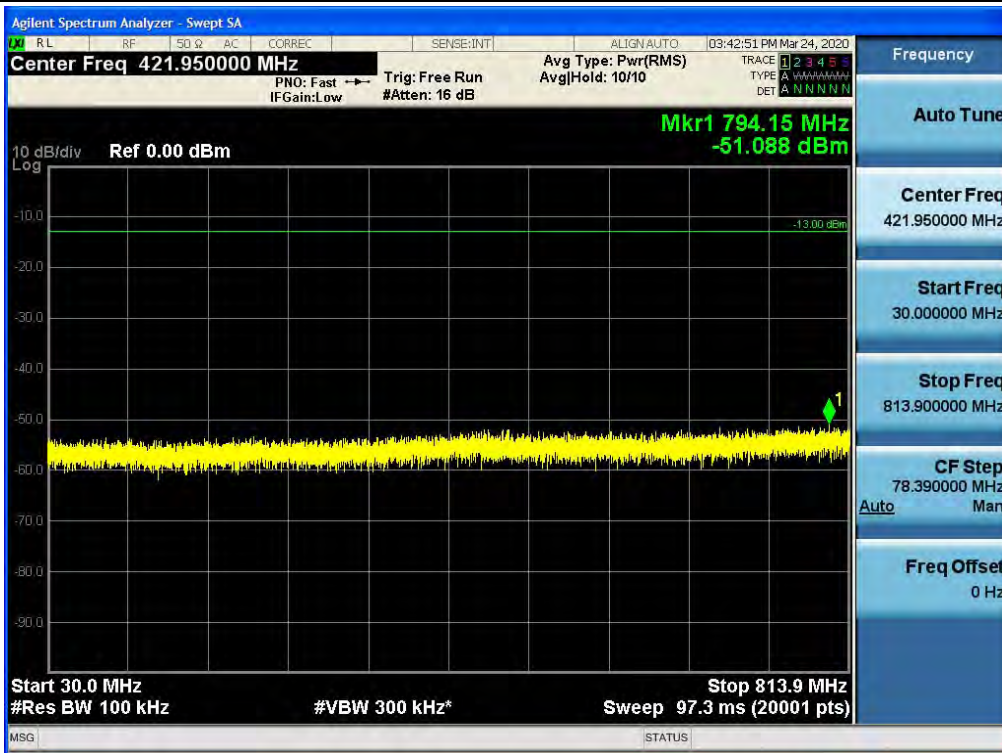

Spurious / Cellular / Uplink / LTE 20 MHz / Low / 30 MHz ~ Low Edge-10

Spurious / Cellular / Uplink / LTE 20 MHz / Low / Low Edge-10 ~ Low Edge

Spurious / Cellular / Uplink / LTE 20 MHz / Low / High Edge ~ High Edge+10

Spurious / Cellular / Uplink / LTE 20 MHz / Low / High Edge+10 ~ 1 GHz

Spurious / Cellular / Uplink / LTE 20 MHz / Low / 1 GHz ~ 10 GHz

Spurious / Cellular / Uplink / LTE 20 MHz / Middle / 9 kHz ~ 150 kHz

Spurious / Cellular / Uplink / LTE 20 MHz / Middle / 150 kHz ~ 30 MHz

Spurious / Cellular / Uplink / LTE 20 MHz / Middle / 30 MHz ~ Low Edge-10

Spurious / Cellular / Uplink / LTE 20 MHz / Middle / Low Edge-10 ~ Low Edge

Spurious / Cellular / Uplink / LTE 20 MHz / Middle / High Edge ~ High Edge+10

Spurious / Cellular / Uplink / LTE 20 MHz / Middle / High Edge+10 ~ 1 GHz