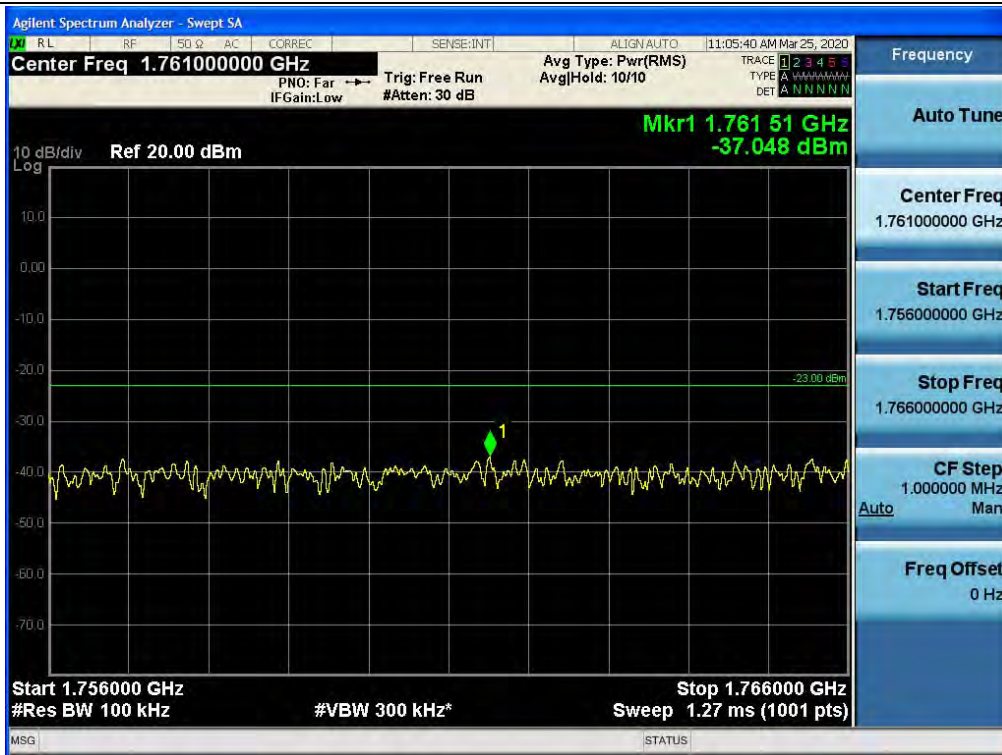

Spurious / Cellular / Uplink / LTE 20 MHz / High / 30 MHz ~ Low Edge-10

Spurious / Cellular / Uplink / LTE 20 MHz / High / Low Edge-10 ~ Low Edge

Spurious / Cellular / Uplink / LTE 20 MHz / High / High Edge ~ High Edge+10

Spurious / Cellular / Uplink / LTE 20 MHz / High / High Edge+10 ~ 1 GHz

Spurious / Cellular / Uplink / LTE 20 MHz / High / 1 GHz ~ 10 GHz

Spurious / AWS-1 / Uplink / LTE 20 MHz / Low / 9 kHz ~ 150 kHz

Spurious / AWS-1 / Uplink / LTE 20 MHz / Low / 150 kHz ~ 30 MHz

Spurious / AWS-1 / Uplink / LTE 20 MHz / Low / 30 MHz ~ Low Edge-10

Spurious / AWS-1 / Uplink / LTE 20 MHz / Low / Low Edge-10 ~ Low Edge

Spurious / AWS-1 / Uplink / LTE 20 MHz / Low / High Edge ~ High Edge+10

Spurious / AWS-1 / Uplink / LTE 20 MHz / Low / High Edge+10 ~ 10 GHz

Spurious / AWS-1 / Uplink / LTE 20 MHz / Low / 10 GHz ~ 26.5 GHz