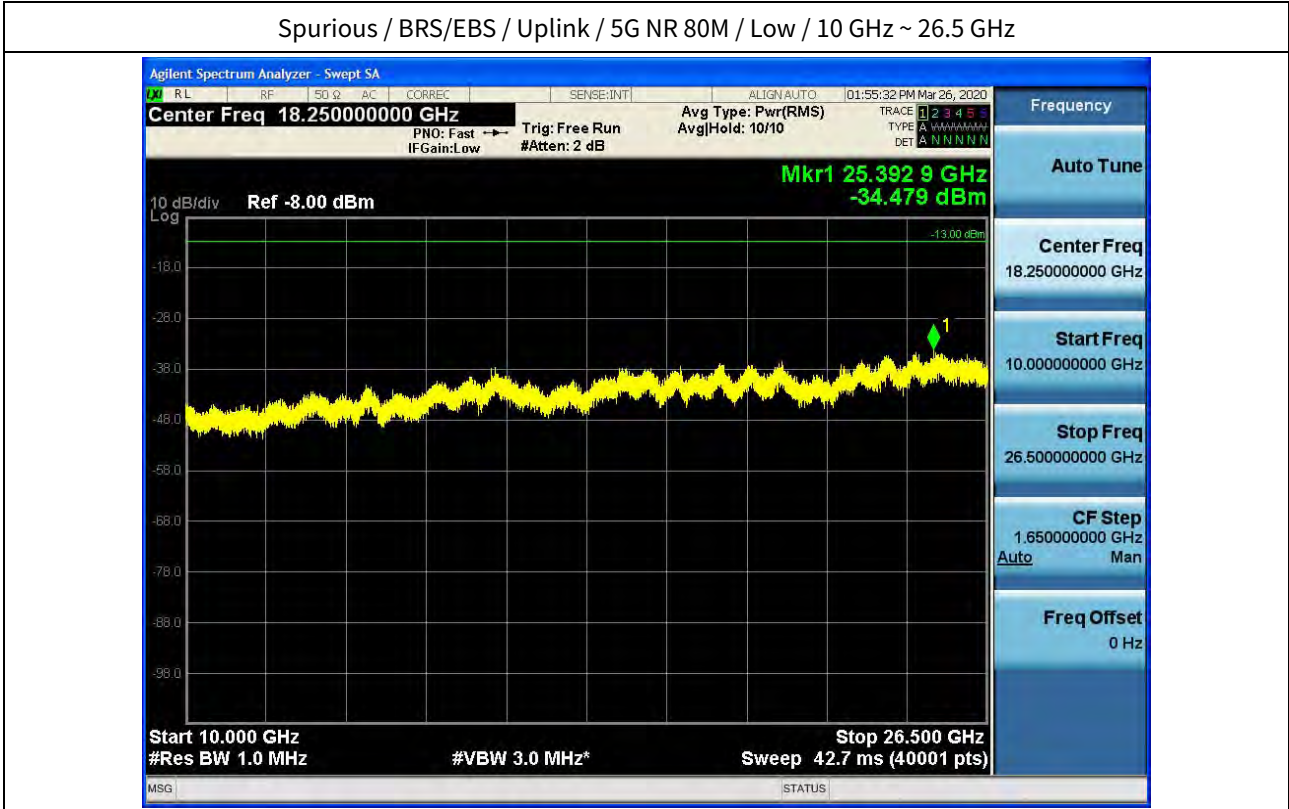

Spurious / BRS/EBS / Uplink / LTE 20 MHz / High / 30 MHz ~ Low Edge-10

Spurious / BRS/EBS / Uplink / LTE 20 MHz / High / Low Edge-10 ~ Low Edge

Spurious / BRS/EBS / Uplink / LTE 20 MHz / High / High Edge ~ High Edge+10

Spurious / BRS/EBS / Uplink / LTE 20 MHz / High / High Edge+10 ~ 10 GHz

Spurious / BRS/EBS / Uplink / LTE 20 MHz / High / 10 GHz ~ 26.5 GHz

Spurious / BRS/EBS / Uplink / 5G NR 80M / Low / 9 kHz ~ 150 kHz

Spurious / BRS/EBS / Uplink / 5G NR 80M / Low / 150 kHz ~ 30 MHz

Spurious / BRS/EBS / Uplink / 5G NR 80M / Low / 30 MHz ~ Low Edge-10

Spurious / BRS/EBS / Uplink / 5G NR 80M / Low / Low Edge-10 ~ Low Edge

Spurious / BRS/EBS / Uplink / 5G NR 80M / Low / High Edge ~ High Edge+10

Spurious / BRS/EBS / Uplink / 5G NR 80M / Low / High Edge+10 ~ 10 GHz

Spurious / BRS/EBS / Uplink / 5G NR 80M / Low / 10 GHz ~ 26.5 GHz