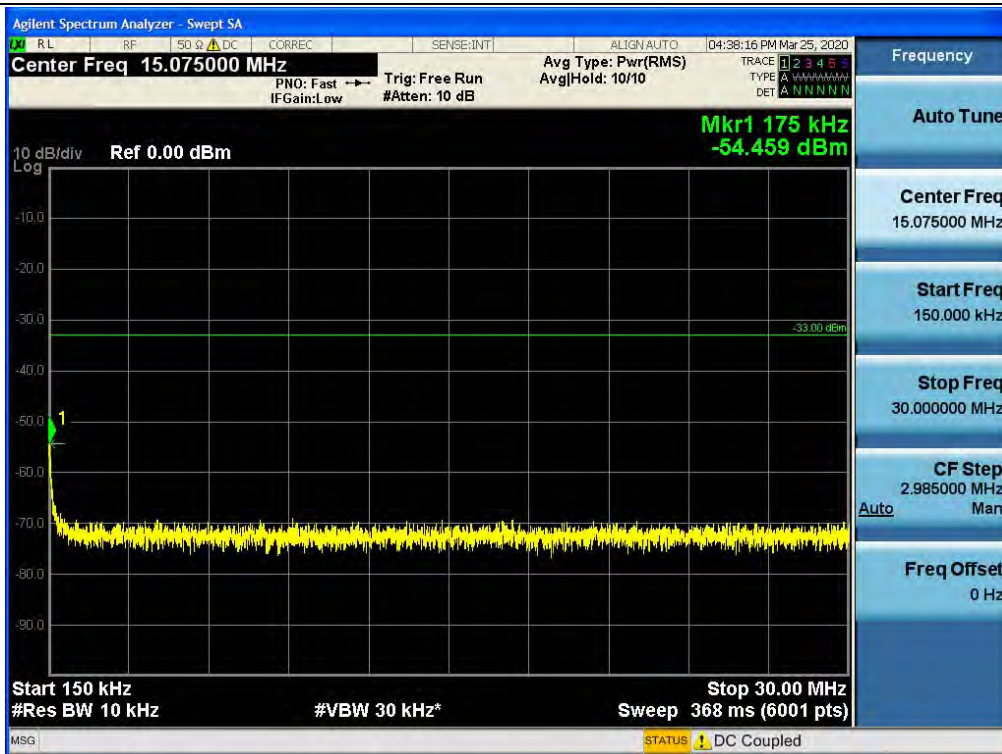

Spurious / BRS/EBS / Uplink / LTE 20 MHz / Middle / Low Edge-10 ~ Low Edge

Spurious / BRS/EBS / Uplink / LTE 20 MHz / Middle / High Edge ~ High Edge+10

Spurious / BRS/EBS / Uplink / LTE 20 MHz / Middle / High Edge+10 ~ 10 GHz

Spurious / BRS/EBS / Uplink / LTE 20 MHz / Middle / 10 GHz ~ 26.5 GHz

Spurious / BRS/EBS / Uplink / LTE 20 MHz / High / 9 kHz ~ 150 kHz

Spurious / BRS/EBS / Uplink / LTE 20 MHz / High / 150 kHz ~ 30 MHz

Spurious / BRS/EBS / Uplink / LTE 20 MHz / High / 30 MHz ~ Low Edge-10

Spurious / BRS/EBS / Uplink / LTE 20 MHz / High / Low Edge-10 ~ Low Edge

Spurious / BRS/EBS / Uplink / LTE 20 MHz / High / High Edge ~ High Edge+10

Spurious / BRS/EBS / Uplink / LTE 20 MHz / High / High Edge+10 ~ 10 GHz

Spurious / BRS/EBS / Uplink / LTE 20 MHz / High / 10 GHz ~ 26.5 GHz

Spurious / BRS/EBS / Uplink / 5G NR 80M / Low / 9 kHz ~ 150 kHz