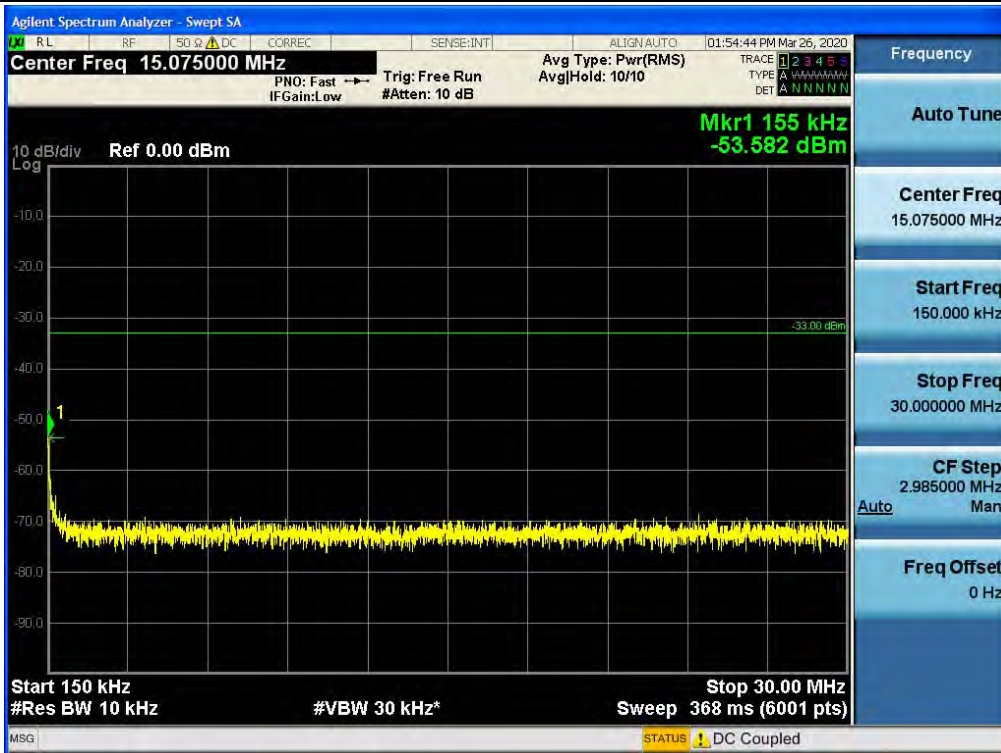

Spurious / BRS/EBS / Uplink / LTE 20 MHz / High / 30 MHz ~ Low Edge-10

Spurious / BRS/EBS / Uplink / LTE 20 MHz / High / Low Edge-10 ~ Low Edge

Spurious / BRS/EBS / Uplink / LTE 20 MHz / High / High Edge ~ High Edge+10

Spurious / BRS/EBS / Uplink / LTE 20 MHz / High / High Edge+10 ~ 10 GHz

Spurious / BRS/EBS / Uplink / LTE 20 MHz / High / 10 GHz ~ 26.5 GHz

Spurious / BRS/EBS / Uplink / 5G NR 80M / Low / 9 kHz ~ 150 kHz

Spurious / BRS/EBS / Uplink / 5G NR 80M / Low / 150 kHz ~ 30 MHz

Spurious / BRS/EBS / Uplink / 5G NR 80M / Low / 30 MHz ~ Low Edge-10

Spurious / BRS/EBS / Uplink / 5G NR 80M / Low / Low Edge-10 ~ Low Edge

Spurious / BRS/EBS / Uplink / 5G NR 80M / Low / High Edge ~ High Edge+10

Spurious / BRS/EBS / Uplink / 5G NR 80M / Low / High Edge+10 ~ 10 GHz

Spurious / BRS/EBS / Uplink / 5G NR 80M / Low / 10 GHz ~ 26.5 GHz