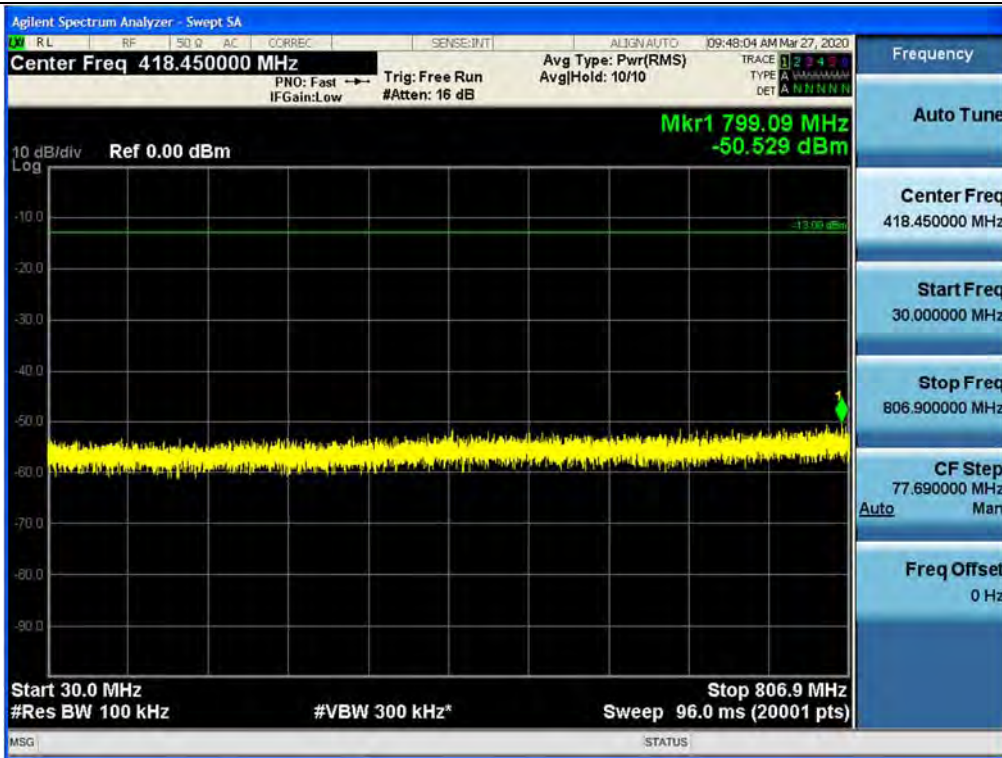

Spurious / ESMR / Uplink / LTE 5 MHz / High / 30 MHz ~ Low Edge-10

Spurious / ESMR / Uplink / LTE 5 MHz / High / Low Edge-10 ~ Low Edge

Spurious / ESMR / Uplink / LTE 5 MHz / High / High Edge ~ High Edge+10

Spurious / ESMR / Uplink / LTE 5 MHz / High / High Edge+10 ~ 1 GHz

## Spurious / ESMR / Uplink / LTE 5 MHz / High / 2 GHz ~ 4 GHz