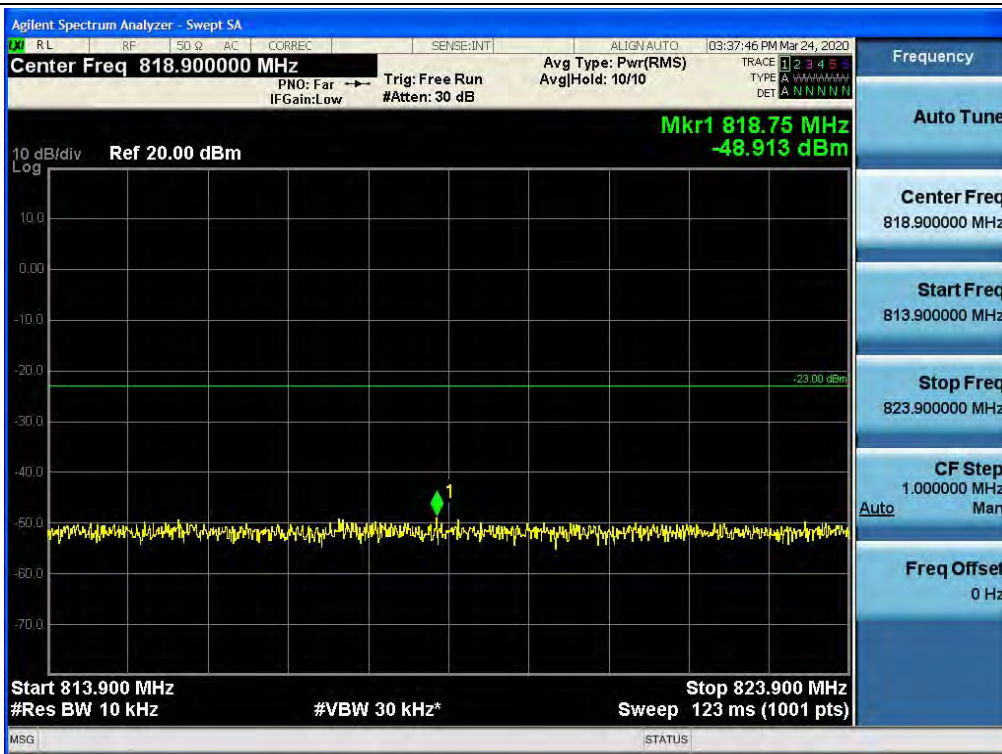

## Spurious / ESMR / Uplink / LTE 5 MHz / High / 2 GHz ~ 4 GHz

## Spurious / ESMR / Uplink / LTE 5 MHz / High / 4 GHz ~ 6 GHz

Spurious / ESMR / Uplink / LTE 5 MHz / High / 6 GHz ~ 8 GHz

Spurious / Cellular / Uplink / LTE 20 MHz / Low / 9 kHz ~ 150 kHz

Spurious / Cellular / Uplink / LTE 20 MHz / Low / 150 kHz ~ 30 MHz

Spurious / Cellular / Uplink / LTE 20 MHz / Low / 30 MHz ~ Low Edge-10

Spurious / Cellular / Uplink / LTE 20 MHz / Low / Low Edge-10 ~ Low Edge

Spurious / Cellular / Uplink / LTE 20 MHz / Low / High Edge ~ High Edge+10

Spurious / Cellular / Uplink / LTE 20 MHz / Low / High Edge+10 ~ 1 GHz

Spurious / Cellular / Uplink / LTE 20 MHz / Low / 1 GHz ~ 10 GHz

Spurious / Cellular / Uplink / LTE 20 MHz / Middle / 9 kHz ~ 150 kHz