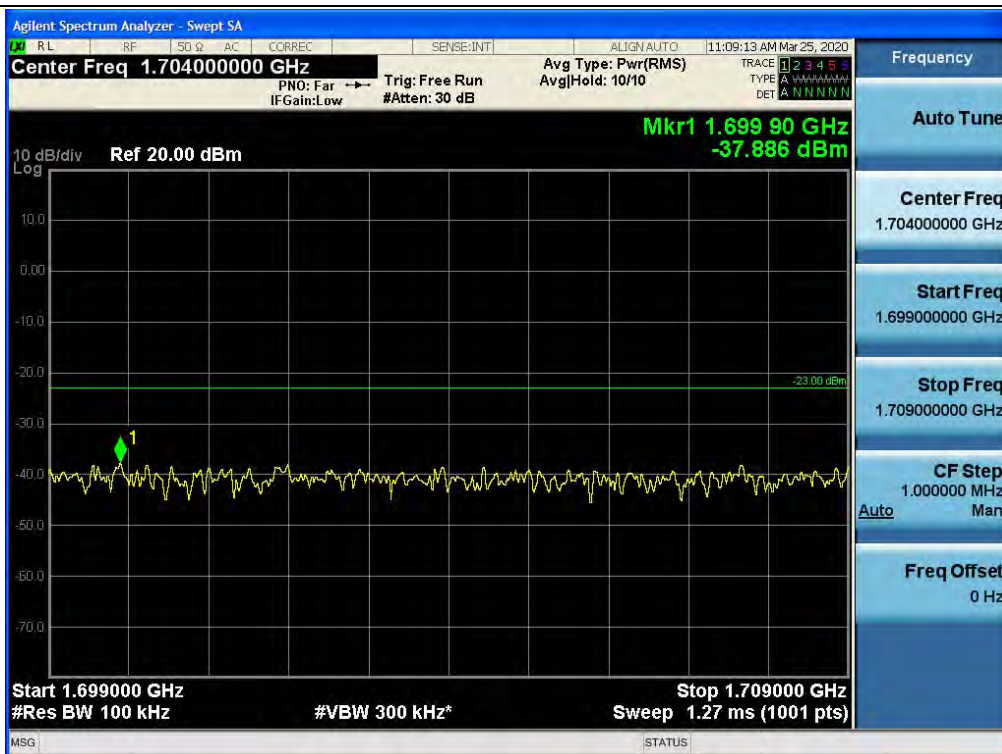

## Spurious / AWS-1 / Uplink / LTE 20 MHz / Middle / High Edge ~ High Edge+10

## Spurious / AWS-1 / Uplink / LTE 20 MHz / Middle / High Edge+10 ~ 10 GHz

Spurious / AWS-1 / Uplink / LTE 20 MHz / Middle / 10 GHz ~ 26.5 GHz

Spurious / AWS-1 / Uplink / LTE 20 MHz / High / 9 kHz ~ 150 kHz

Spurious / AWS-1 / Uplink / LTE 20 MHz / High / 150 kHz ~ 30 MHz

Spurious / AWS-1 / Uplink / LTE 20 MHz / High / 30 MHz ~ Low Edge-10

Spurious / AWS-1 / Uplink / LTE 20 MHz / High / Low Edge-10 ~ Low Edge

Spurious / AWS-1 / Uplink / LTE 20 MHz / High / High Edge ~ High Edge+10

Spurious / AWS-1 / Uplink / LTE 20 MHz / High / High Edge+10 ~ 10 GHz

Spurious / AWS-1 / Uplink / LTE 20 MHz / High / 10 GHz ~ 26.5 GHz