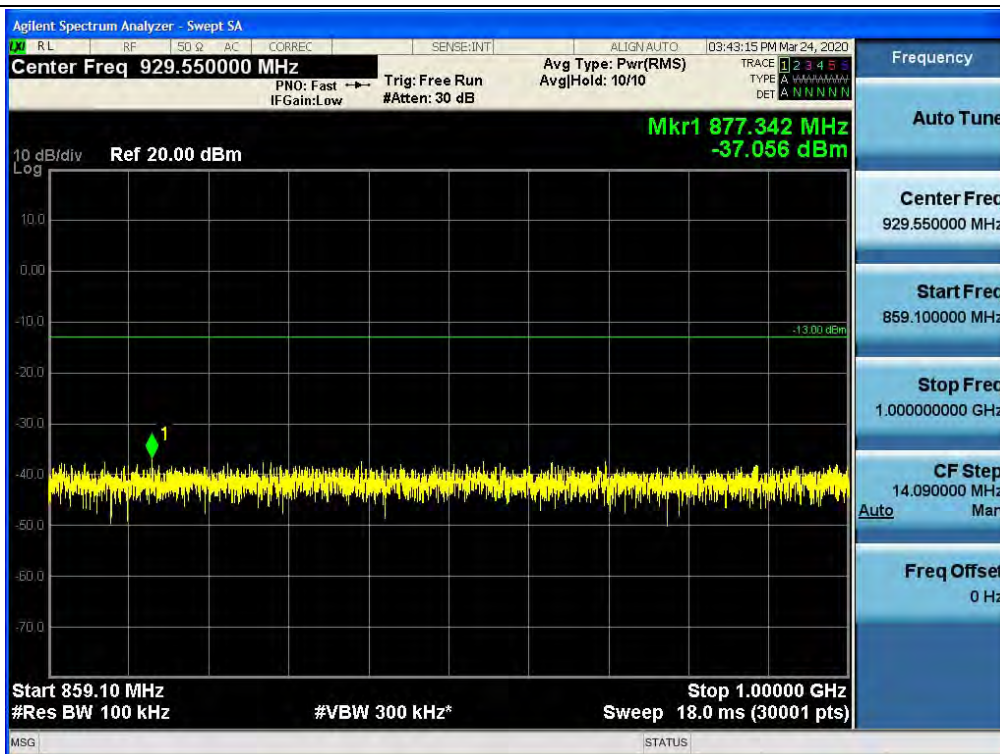

Spurious / Cellular / Uplink / LTE 20 MHz / Low / High Edge+10 ~ 1 GHz

Spurious / Cellular / Uplink / LTE 20 MHz / Low / 1 GHz ~ 10 GHz

Spurious / Cellular / Uplink / LTE 20 MHz / Middle / 9 kHz ~ 150 kHz

Spurious / Cellular / Uplink / LTE 20 MHz / Middle / 150 kHz ~ 30 MHz

Spurious / Cellular / Uplink / LTE 20 MHz / Middle / 30 MHz ~ Low Edge-10

Spurious / Cellular / Uplink / LTE 20 MHz / Middle / Low Edge-10 ~ Low Edge

Spurious / Cellular / Uplink / LTE 20 MHz / Middle / High Edge ~ High Edge+10

Spurious / Cellular / Uplink / LTE 20 MHz / Middle / High Edge+10 ~ 1 GHz

### Spurious / Cellular / Uplink / LTE 20 MHz / Middle / 1 GHz ~ 10 GHz

Spurious / Cellular / Uplink / LTE 20 MHz / High / 9 kHz ~ 150 kHz

Spurious / Cellular / Uplink / LTE 20 MHz / High / 150 kHz ~ 30 MHz