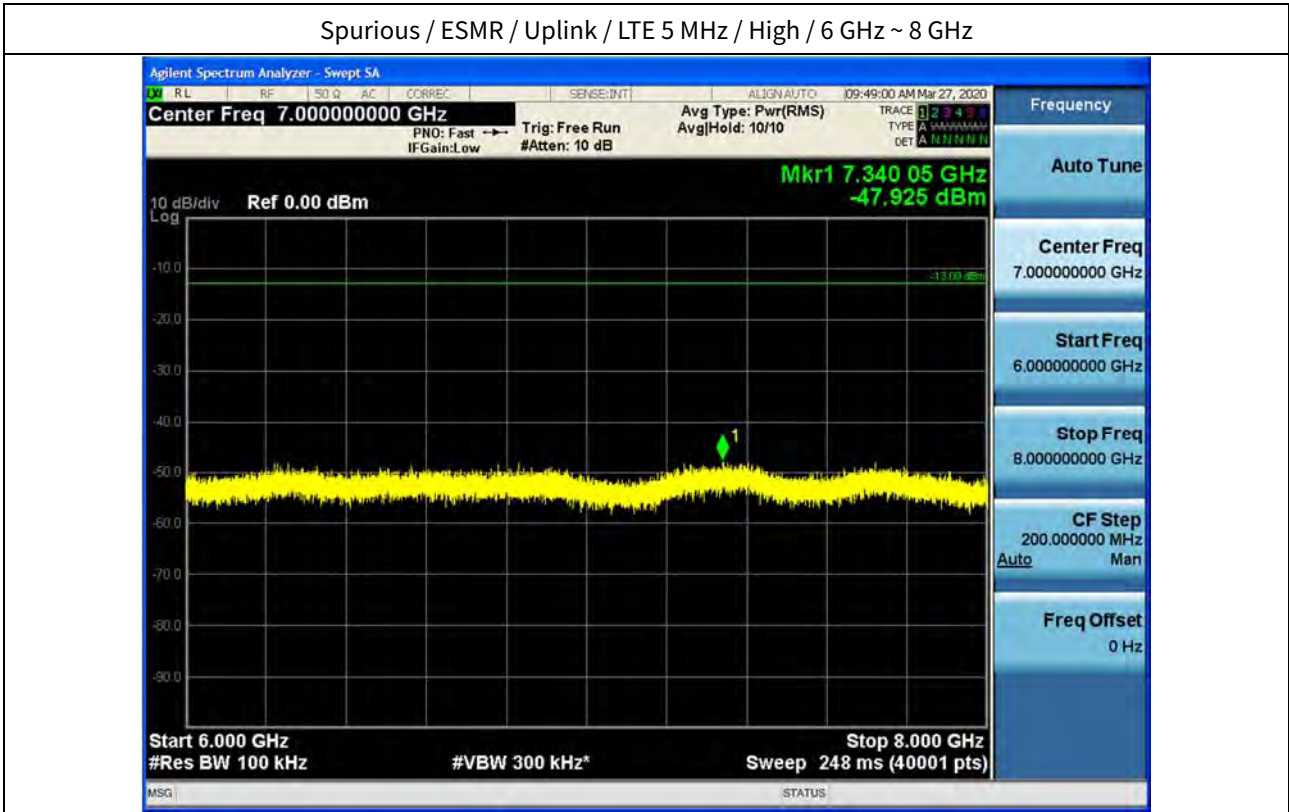

Spurious / ESMR / Uplink / LTE 5 MHz / High / 30 MHz ~ Low Edge-10

Spurious / ESMR / Uplink / LTE 5 MHz / High / Low Edge-10 ~ Low Edge

Spurious / ESMR / Uplink / LTE 5 MHz / High / High Edge ~ High Edge+10

Spurious / ESMR / Uplink / LTE 5 MHz / High / High Edge+10 ~ 1 GHz

## Spurious / ESMR / Uplink / LTE 5 MHz / High / 2 GHz ~ 4 GHz

## Spurious / ESMR / Uplink / LTE 5 MHz / High / 4 GHz ~ 6 GHz

Spurious / ESMR / Uplink / LTE 5 MHz / High / 6 GHz ~ 8 GHz

Spurious / Cellular / Uplink / LTE 20 MHz / Low / 9 kHz ~ 150 kHz

Spurious / Cellular / Uplink / LTE 20 MHz / Low / 150 kHz ~ 30 MHz