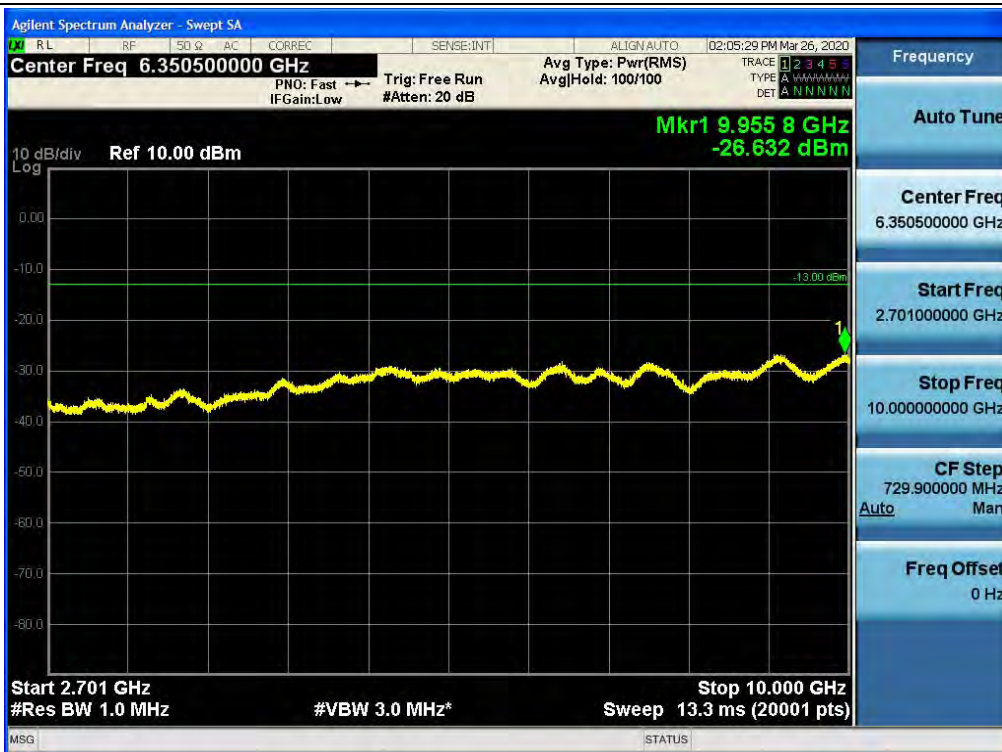

Spurious / BRS/EBS / Uplink / 5G NR 80M / Low / High Edge ~ High Edge+10

Spurious / BRS/EBS / Uplink / 5G NR 80M / Low / High Edge+10 ~ 10 GHz

Spurious / BRS/EBS / Uplink / 5G NR 80M / Low / 10 GHz ~ 26.5 GHz

Spurious / BRS/EBS / Uplink / 5G NR 80M / Middle / 9 kHz ~ 150 kHz

Spurious / BRS/EBS / Uplink / 5G NR 80M / Middle / 150 kHz ~ 30 MHz

Spurious / BRS/EBS / Uplink / 5G NR 80M / Middle / 30 MHz ~ Low Edge-10

Spurious / BRS/EBS / Uplink / 5G NR 80M / Middle / Low Edge-10 ~ Low Edge

Spurious / BRS/EBS / Uplink / 5G NR 80M / Middle / High Edge ~ High Edge+10

Spurious / BRS/EBS / Uplink / 5G NR 80M / Middle / High Edge+10 ~ 10 GHz

Spurious / BRS/EBS / Uplink / 5G NR 80M / Middle / 10 GHz ~ 26.5 GHz