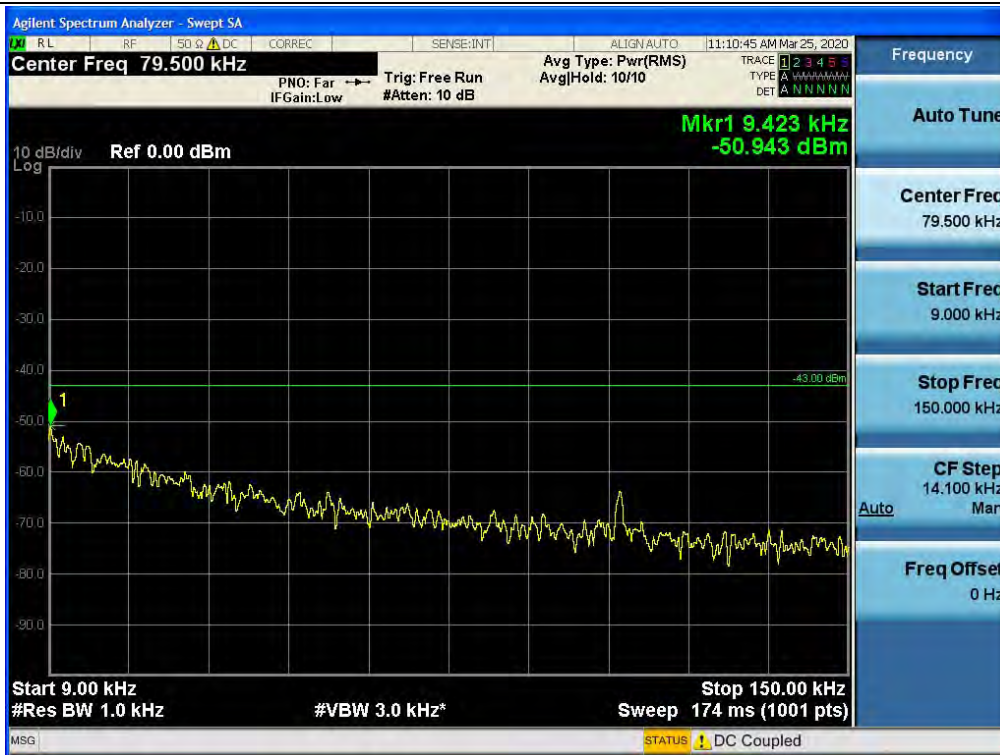

Spurious / Cellular / Uplink / LTE 20 MHz / High / High Edge+10 ~ 1 GHz

Spurious / Cellular / Uplink / LTE 20 MHz / High / 1 GHz ~ 10 GHz

Spurious / AWS-1 / Uplink / LTE 20 MHz / Low / 9 kHz ~ 150 kHz

Spurious / AWS-1 / Uplink / LTE 20 MHz / Low / 150 kHz ~ 30 MHz

Spurious / AWS-1 / Uplink / LTE 20 MHz / Low / 30 MHz ~ Low Edge-10

Spurious / AWS-1 / Uplink / LTE 20 MHz / Low / Low Edge-10 ~ Low Edge

Spurious / AWS-1 / Uplink / LTE 20 MHz / Low / High Edge ~ High Edge+10

Spurious / AWS-1 / Uplink / LTE 20 MHz / Low / High Edge+10 ~ 10 GHz

Spurious / AWS-1 / Uplink / LTE 20 MHz / Low / 10 GHz ~ 26.5 GHz

## Spurious / AWS-1 / Uplink / LTE 20 MHz / Middle / 9 kHz ~ 150 kHz