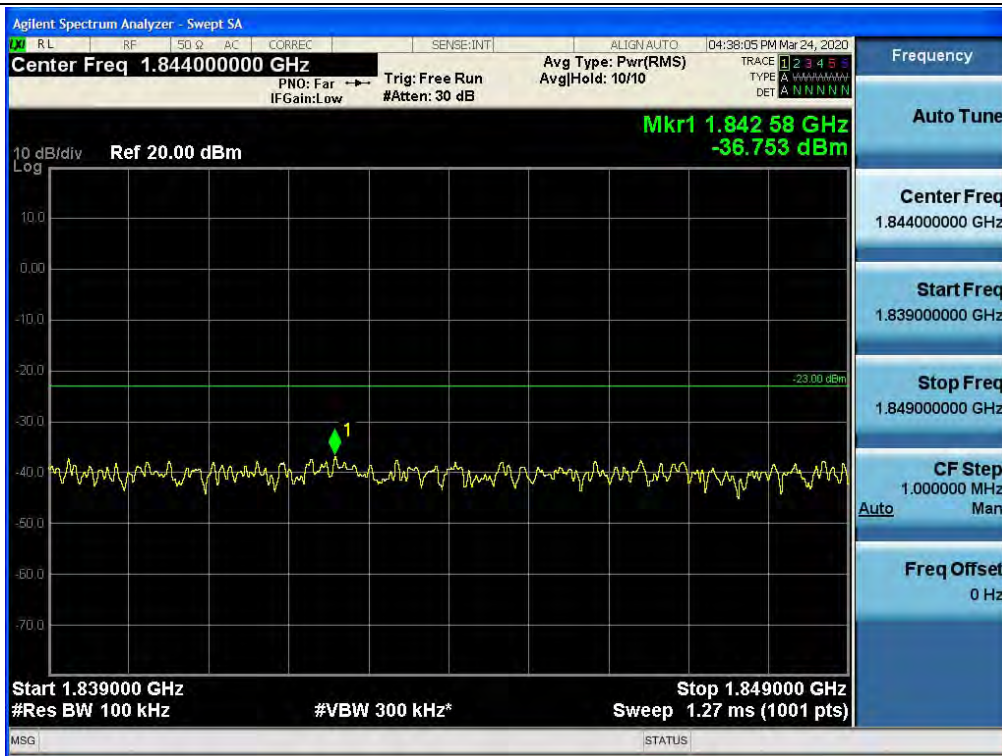

Spurious / AWS-1 / Uplink / LTE 20 MHz / High / 150 kHz ~ 30 MHz

Spurious / AWS-1 / Uplink / LTE 20 MHz / High / 30 MHz ~ Low Edge-10

Spurious / AWS-1 / Uplink / LTE 20 MHz / High / Low Edge-10 ~ Low Edge

Spurious / AWS-1 / Uplink / LTE 20 MHz / High / High Edge ~ High Edge+10

Spurious / AWS-1 / Uplink / LTE 20 MHz / High / High Edge+10 ~ 10 GHz

Spurious / AWS-1 / Uplink / LTE 20 MHz / High / 10 GHz ~ 26.5 GHz

Spurious / Broadband PCS / Uplink / LTE 20 MHz / Low / 9 kHz ~ 150 kHz

Spurious / Broadband PCS / Uplink / LTE 20 MHz / Low / 150 kHz ~ 30 MHz

Spurious / Broadband PCS / Uplink / LTE 20 MHz / Low / 30 MHz ~ Low Edge-10

Spurious / Broadband PCS / Uplink / LTE 20 MHz / Low / Low Edge-10 ~ Low Edge

Spurious / Broadband PCS / Uplink / LTE 20 MHz / Low / High Edge ~ High Edge+10

Spurious / Broadband PCS / Uplink / LTE 20 MHz / Low / High Edge+10 ~ 10 GHz