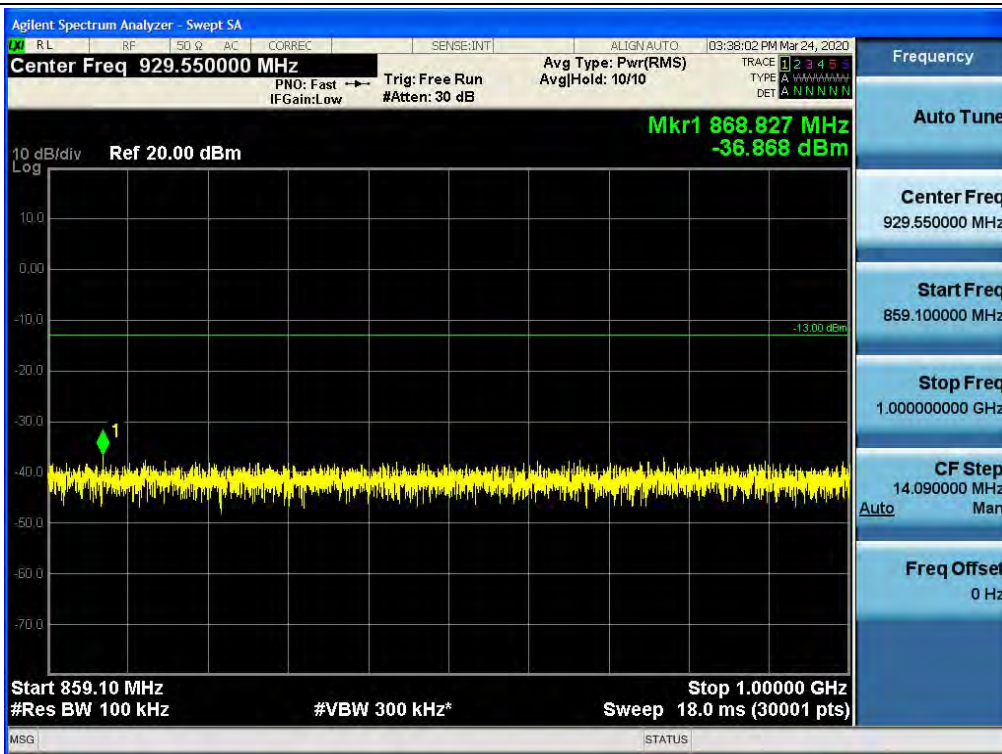

## Spurious / ESMR / Uplink / LTE 5 MHz / High / 4 GHz ~ 6 GHz

Spurious / ESMR / Uplink / LTE 5 MHz / High / 6 GHz ~ 8 GHz

Spurious / Cellular / Uplink / LTE 20 MHz / Low / 9 kHz ~ 150 kHz

Spurious / Cellular / Uplink / LTE 20 MHz / Low / 150 kHz ~ 30 MHz

Spurious / Cellular / Uplink / LTE 20 MHz / Low / 30 MHz ~ Low Edge-10

Spurious / Cellular / Uplink / LTE 20 MHz / Low / Low Edge-10 ~ Low Edge

Spurious / Cellular / Uplink / LTE 20 MHz / Low / High Edge ~ High Edge+10

Spurious / Cellular / Uplink / LTE 20 MHz / Low / High Edge+10 ~ 1 GHz

Spurious / Cellular / Uplink / LTE 20 MHz / Low / 1 GHz ~ 10 GHz

Spurious / Cellular / Uplink / LTE 20 MHz / Middle / 9 kHz ~ 150 kHz

Spurious / Cellular / Uplink / LTE 20 MHz / Middle / 150 kHz ~ 30 MHz

Spurious / Cellular / Uplink / LTE 20 MHz / Middle / 30 MHz ~ Low Edge-10

Spurious / Cellular / Uplink / LTE 20 MHz / Middle / Low Edge-10 ~ Low Edge