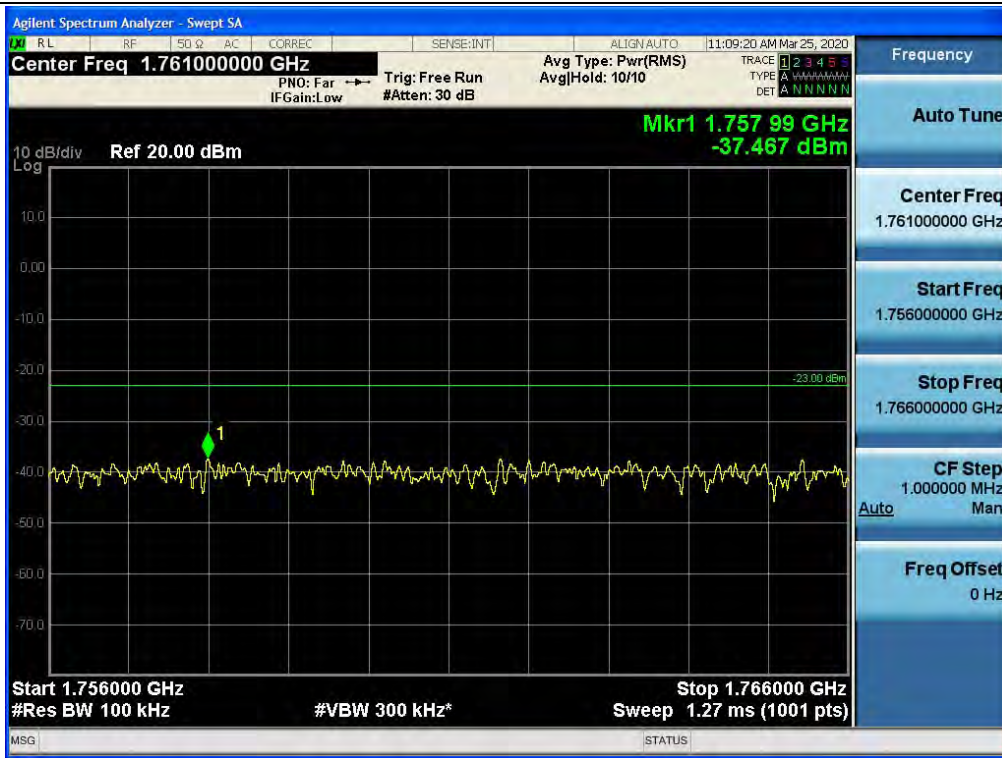

## Spurious / AWS-1 / Uplink / LTE 20 MHz / Middle / High Edge ~ High Edge+10

## Spurious / AWS-1 / Uplink / LTE 20 MHz / Middle / High Edge+10 ~ 10 GHz

Spurious / AWS-1 / Uplink / LTE 20 MHz / Middle / 10 GHz ~ 26.5 GHz

Spurious / AWS-1 / Uplink / LTE 20 MHz / High / 9 kHz ~ 150 kHz

Spurious / AWS-1 / Uplink / LTE 20 MHz / High / 150 kHz ~ 30 MHz

Spurious / AWS-1 / Uplink / LTE 20 MHz / High / 30 MHz ~ Low Edge-10

Spurious / AWS-1 / Uplink / LTE 20 MHz / High / Low Edge-10 ~ Low Edge

Spurious / AWS-1 / Uplink / LTE 20 MHz / High / High Edge ~ High Edge+10

Spurious / AWS-1 / Uplink / LTE 20 MHz / High / High Edge+10 ~ 10 GHz

Spurious / AWS-1 / Uplink / LTE 20 MHz / High / 10 GHz ~ 26.5 GHz