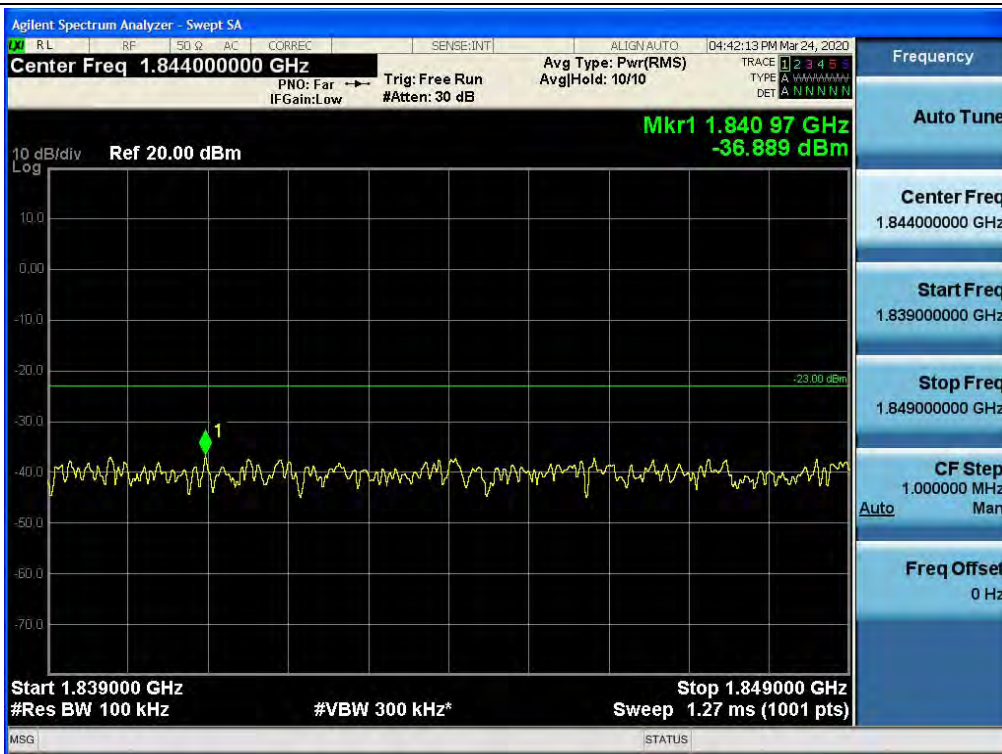

Spurious / Broadband PCS / Uplink / LTE 20 MHz / Middle / 30 MHz ~ Low Edge-10

Spurious / Broadband PCS / Uplink / LTE 20 MHz / Middle / Low Edge-10 ~ Low Edge

Spurious / Broadband PCS / Uplink / LTE 20 MHz / Middle / High Edge ~ High Edge+10

Spurious / Broadband PCS / Uplink / LTE 20 MHz / Middle / High Edge+10 ~ 10 GHz

Spurious / Broadband PCS / Uplink / LTE 20 MHz / Middle / 10 GHz ~ 26.5 GHz

Spurious / Broadband PCS / Uplink / LTE 20 MHz / High / 9 kHz ~ 150 kHz

Spurious / Broadband PCS / Uplink / LTE 20 MHz / High / 150 kHz ~ 30 MHz

Spurious / Broadband PCS / Uplink / LTE 20 MHz / High / 30 MHz ~ Low Edge-10

Spurious / Broadband PCS / Uplink / LTE 20 MHz / High / Low Edge-10 ~ Low Edge

Spurious / Broadband PCS / Uplink / LTE 20 MHz / High / High Edge ~ High Edge+10

Spurious / Broadband PCS / Uplink / LTE 20 MHz / High / High Edge+10 ~ 10 GHz

Spurious / Broadband PCS / Uplink / LTE 20 MHz / High / 10 GHz ~ 26.5 GHz