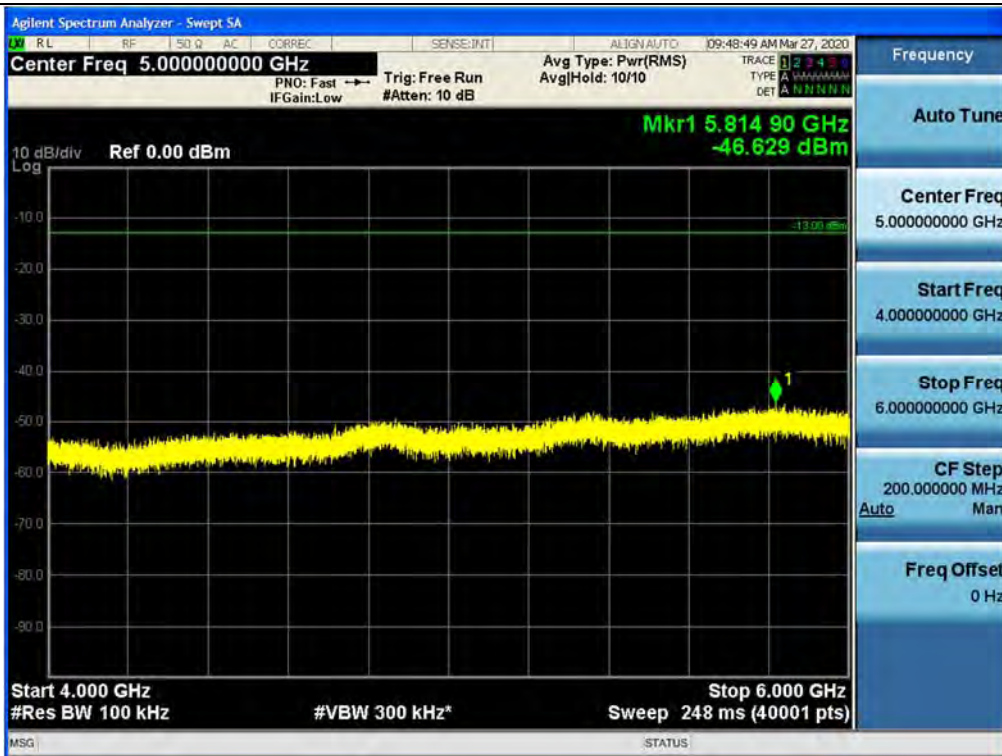

Spurious / ESMR / Uplink / LTE 5 MHz / High / 4 GHz ~ 6 GHz