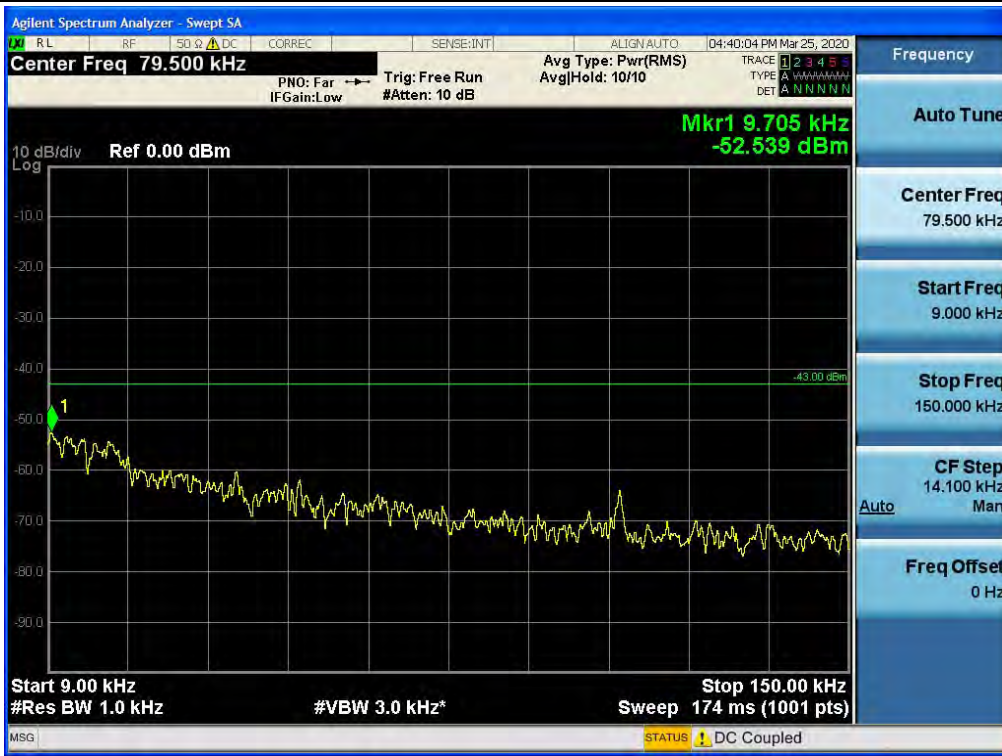

Spurious / BRS/EBS / Uplink / LTE 20 MHz / Low / 9 kHz ~ 150 kHz

Spurious / BRS/EBS / Uplink / LTE 20 MHz / Low / 150 kHz ~ 30 MHz

Spurious / BRS/EBS / Uplink / LTE 20 MHz / Low / 30 MHz ~ Low Edge-10

Spurious / BRS/EBS / Uplink / LTE 20 MHz / Low / Low Edge-10 ~ Low Edge

Spurious / BRS/EBS / Uplink / LTE 20 MHz / Low / High Edge ~ High Edge+10

Spurious / BRS/EBS / Uplink / LTE 20 MHz / Low / High Edge+10 ~ 10 GHz

Spurious / BRS/EBS / Uplink / LTE 20 MHz / Low / 10 GHz ~ 26.5 GHz

Spurious / BRS/EBS / Uplink / LTE 20 MHz / Middle / 9 kHz ~ 150 kHz

Spurious / BRS/EBS / Uplink / LTE 20 MHz / Middle / 150 kHz ~ 30 MHz

Spurious / BRS/EBS / Uplink / LTE 20 MHz / Middle / 30 MHz ~ Low Edge-10

Spurious / BRS/EBS / Uplink / LTE 20 MHz / Middle / Low Edge-10 ~ Low Edge

Spurious / BRS/EBS / Uplink / LTE 20 MHz / Middle / High Edge ~ High Edge+10

Spurious / BRS/EBS / Uplink / LTE 20 MHz / Middle / High Edge+10 ~ 10 GHz