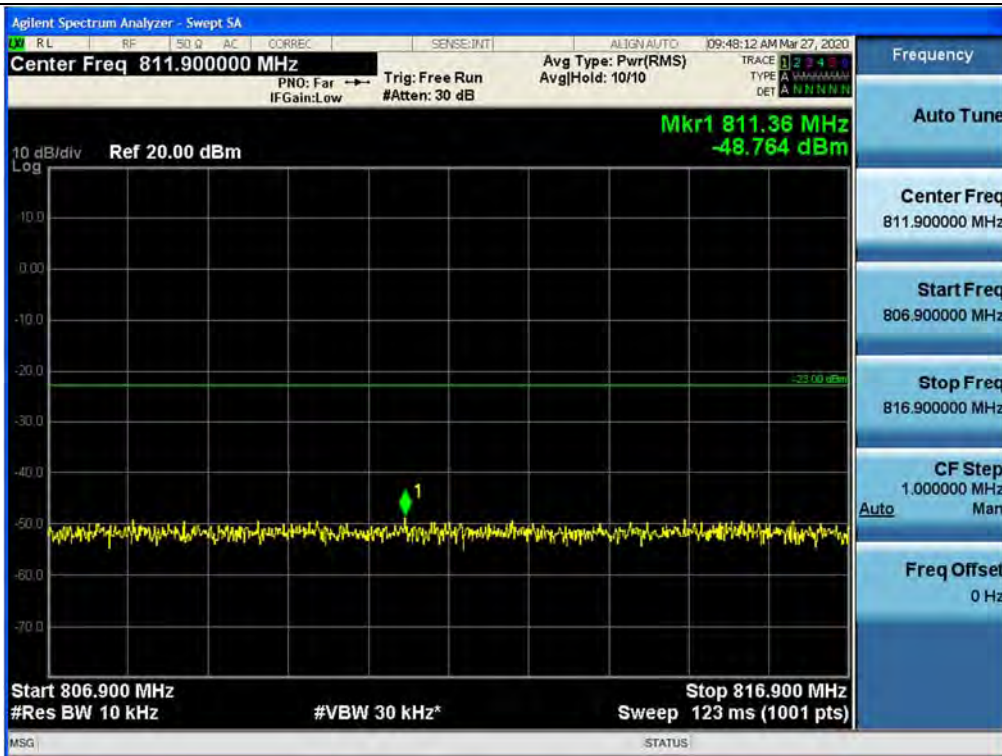

Spurious / ESMR / Uplink / LTE 5 MHz / High / 30 MHz ~ Low Edge-10

Spurious / ESMR / Uplink / LTE 5 MHz / High / Low Edge-10 ~ Low Edge

Spurious / ESMR / Uplink / LTE 5 MHz / High / High Edge ~ High Edge+10

Spurious / ESMR / Uplink / LTE 5 MHz / High / High Edge+10 ~ 1 GHz

## Spurious / ESMR / Uplink / LTE 5 MHz / High / 2 GHz ~ 4 GHz