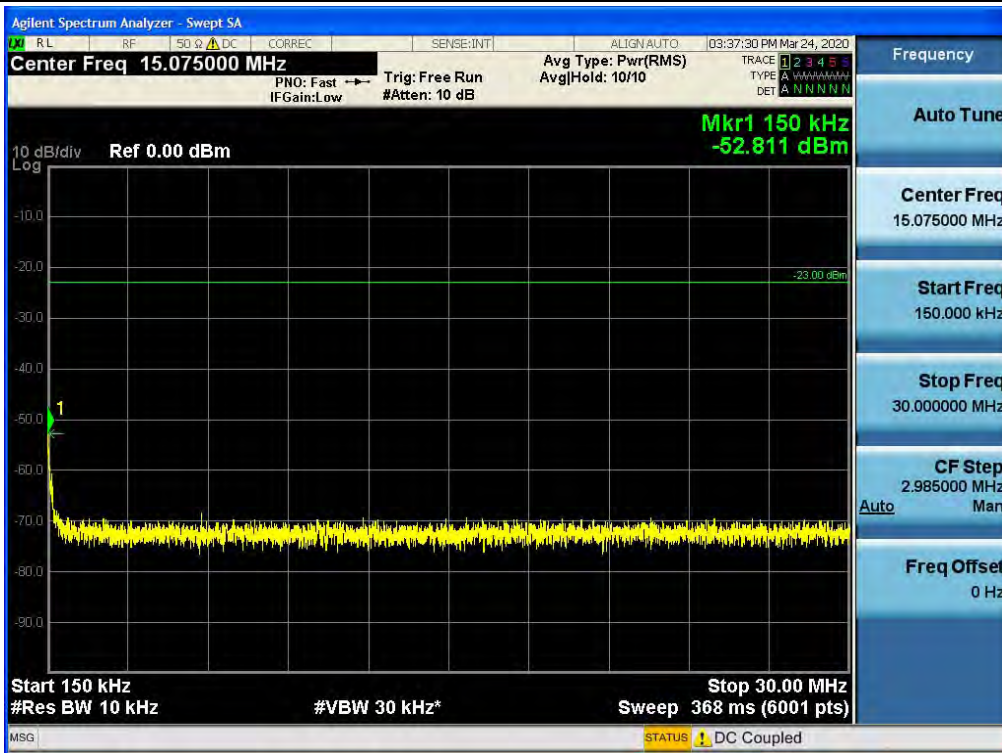

## Spurious / ESMR / Uplink / LTE 5 MHz / High / 2 GHz ~ 4 GHz

## Spurious / ESMR / Uplink / LTE 5 MHz / High / 4 GHz ~ 6 GHz

Spurious / ESMR / Uplink / LTE 5 MHz / High / 6 GHz ~ 8 GHz

Spurious / Cellular / Uplink / LTE 20 MHz / Low / 9 kHz ~ 150 kHz

Spurious / Cellular / Uplink / LTE 20 MHz / Low / 150 kHz ~ 30 MHz

Spurious / Cellular / Uplink / LTE 20 MHz / Low / 30 MHz ~ Low Edge-10

Spurious / Cellular / Uplink / LTE 20 MHz / Low / Low Edge-10 ~ Low Edge

Spurious / Cellular / Uplink / LTE 20 MHz / Low / High Edge ~ High Edge+10

Spurious / Cellular / Uplink / LTE 20 MHz / Low / High Edge+10 ~ 1 GHz

Spurious / Cellular / Uplink / LTE 20 MHz / Low / 1 GHz ~ 10 GHz

Spurious / Cellular / Uplink / LTE 20 MHz / Middle / 9 kHz ~ 150 kHz