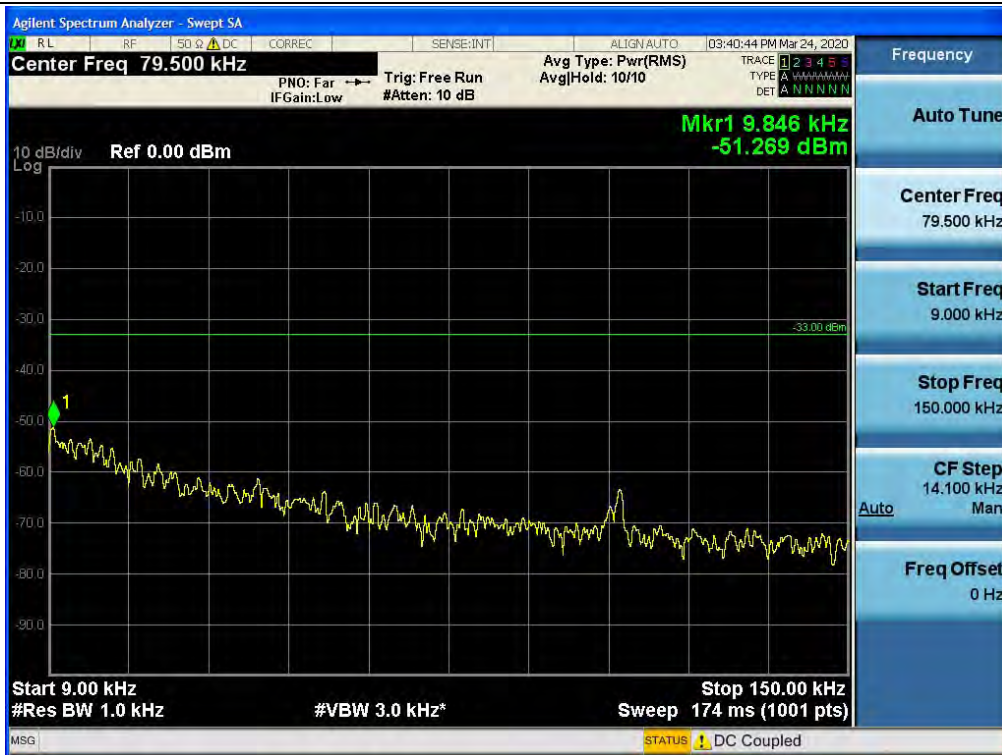

Spurious / Cellular / Uplink / LTE 20 MHz / Middle / 150 kHz ~ 30 MHz

Spurious / Cellular / Uplink / LTE 20 MHz / Middle / 30 MHz ~ Low Edge-10

Spurious / Cellular / Uplink / LTE 20 MHz / Middle / Low Edge-10 ~ Low Edge

Spurious / Cellular / Uplink / LTE 20 MHz / Middle / High Edge ~ High Edge+10

Spurious / Cellular / Uplink / LTE 20 MHz / Middle / High Edge+10 ~ 1 GHz

### Spurious / Cellular / Uplink / LTE 20 MHz / Middle / 1 GHz ~ 10 GHz

Spurious / Cellular / Uplink / LTE 20 MHz / High / 9 kHz ~ 150 kHz

Spurious / Cellular / Uplink / LTE 20 MHz / High / 150 kHz ~ 30 MHz

Spurious / Cellular / Uplink / LTE 20 MHz / High / 30 MHz ~ Low Edge-10

Spurious / Cellular / Uplink / LTE 20 MHz / High / Low Edge-10 ~ Low Edge

Spurious / Cellular / Uplink / LTE 20 MHz / High / High Edge ~ High Edge+10