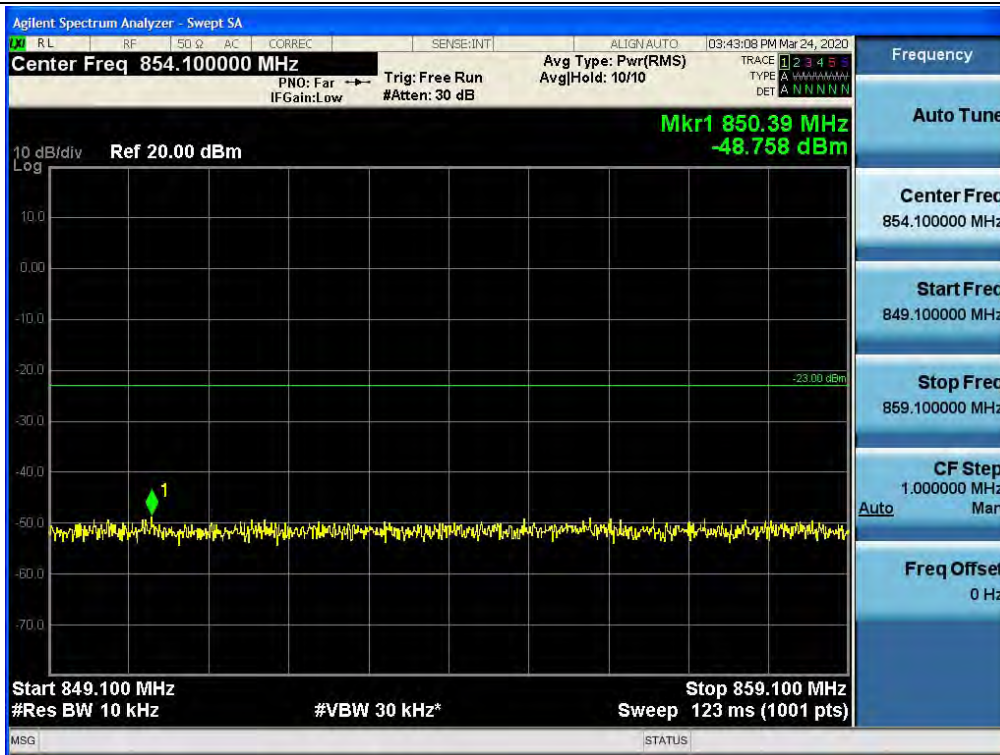

Spurious / Cellular / Uplink / LTE 20 MHz / Low / High Edge+10 ~ 1 GHz

Spurious / Cellular / Uplink / LTE 20 MHz / Low / 1 GHz ~ 10 GHz

Spurious / Cellular / Uplink / LTE 20 MHz / Middle / 9 kHz ~ 150 kHz

Spurious / Cellular / Uplink / LTE 20 MHz / Middle / 150 kHz ~ 30 MHz

Spurious / Cellular / Uplink / LTE 20 MHz / Middle / 30 MHz ~ Low Edge-10

Spurious / Cellular / Uplink / LTE 20 MHz / Middle / Low Edge-10 ~ Low Edge

Spurious / Cellular / Uplink / LTE 20 MHz / Middle / High Edge ~ High Edge+10

Spurious / Cellular / Uplink / LTE 20 MHz / Middle / High Edge+10 ~ 1 GHz

### Spurious / Cellular / Uplink / LTE 20 MHz / Middle / 1 GHz ~ 10 GHz

Spurious / Cellular / Uplink / LTE 20 MHz / High / 9 kHz ~ 150 kHz

Spurious / Cellular / Uplink / LTE 20 MHz / High / 150 kHz ~ 30 MHz