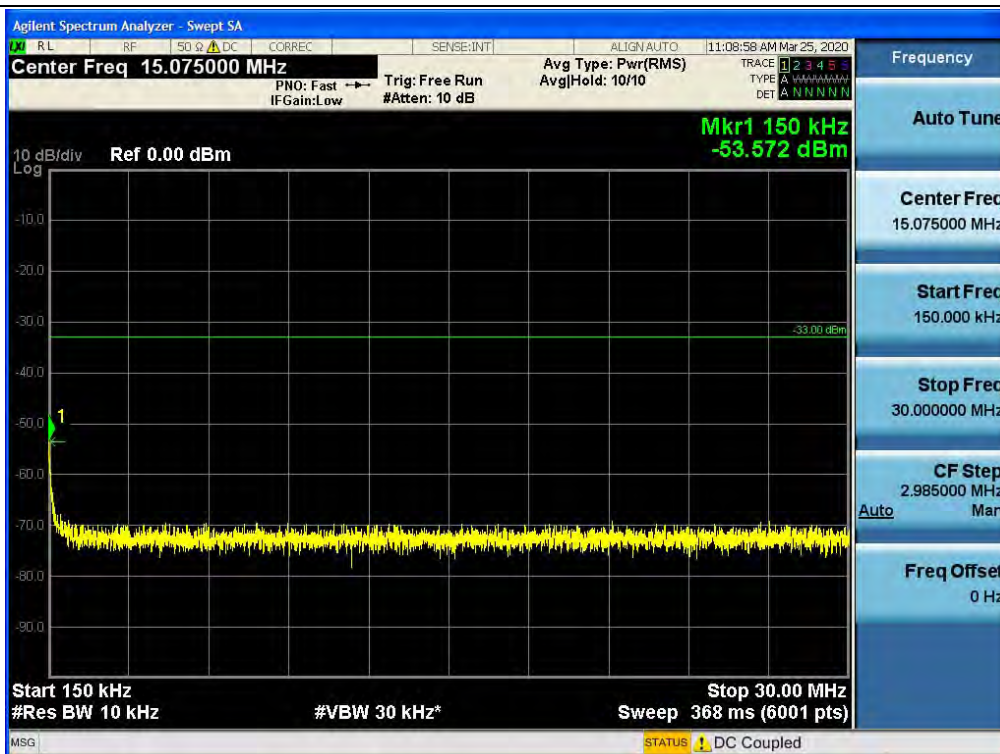

## Spurious / AWS-1 / Uplink / LTE 20 MHz / Middle / High Edge ~ High Edge+10

## Spurious / AWS-1 / Uplink / LTE 20 MHz / Middle / High Edge+10 ~ 10 GHz

Spurious / AWS-1 / Uplink / LTE 20 MHz / Middle / 10 GHz ~ 26.5 GHz

Spurious / AWS-1 / Uplink / LTE 20 MHz / High / 9 kHz ~ 150 kHz

Spurious / AWS-1 / Uplink / LTE 20 MHz / High / 150 kHz ~ 30 MHz

Spurious / AWS-1 / Uplink / LTE 20 MHz / High / 30 MHz ~ Low Edge-10

Spurious / AWS-1 / Uplink / LTE 20 MHz / High / Low Edge-10 ~ Low Edge

Spurious / AWS-1 / Uplink / LTE 20 MHz / High / High Edge ~ High Edge+10

Spurious / AWS-1 / Uplink / LTE 20 MHz / High / High Edge+10 ~ 10 GHz

Spurious / AWS-1 / Uplink / LTE 20 MHz / High / 10 GHz ~ 26.5 GHz