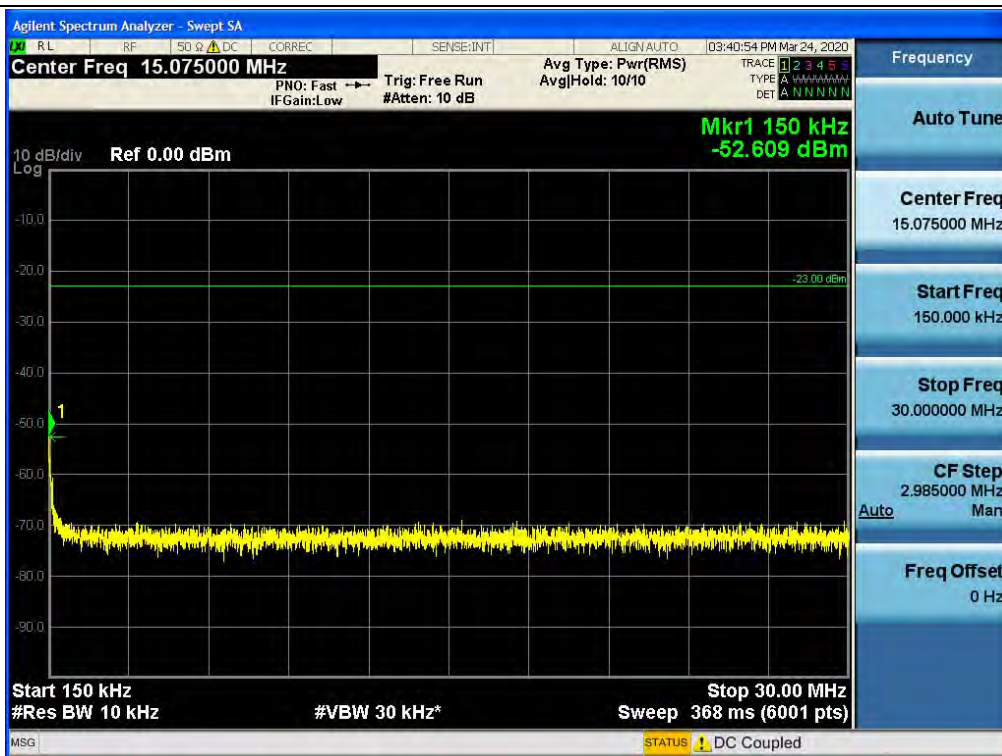

Spurious / Cellular / Uplink / LTE 20 MHz / Middle / 150 kHz ~ 30 MHz

Spurious / Cellular / Uplink / LTE 20 MHz / Middle / 30 MHz ~ Low Edge-10

Spurious / Cellular / Uplink / LTE 20 MHz / Middle / Low Edge-10 ~ Low Edge

Spurious / Cellular / Uplink / LTE 20 MHz / Middle / High Edge ~ High Edge+10

Spurious / Cellular / Uplink / LTE 20 MHz / Middle / High Edge+10 ~ 1 GHz

### Spurious / Cellular / Uplink / LTE 20 MHz / Middle / 1 GHz ~ 10 GHz

Spurious / Cellular / Uplink / LTE 20 MHz / High / 9 kHz ~ 150 kHz

Spurious / Cellular / Uplink / LTE 20 MHz / High / 150 kHz ~ 30 MHz

Spurious / Cellular / Uplink / LTE 20 MHz / High / 30 MHz ~ Low Edge-10

Spurious / Cellular / Uplink / LTE 20 MHz / High / Low Edge-10 ~ Low Edge

Spurious / Cellular / Uplink / LTE 20 MHz / High / High Edge ~ High Edge+10