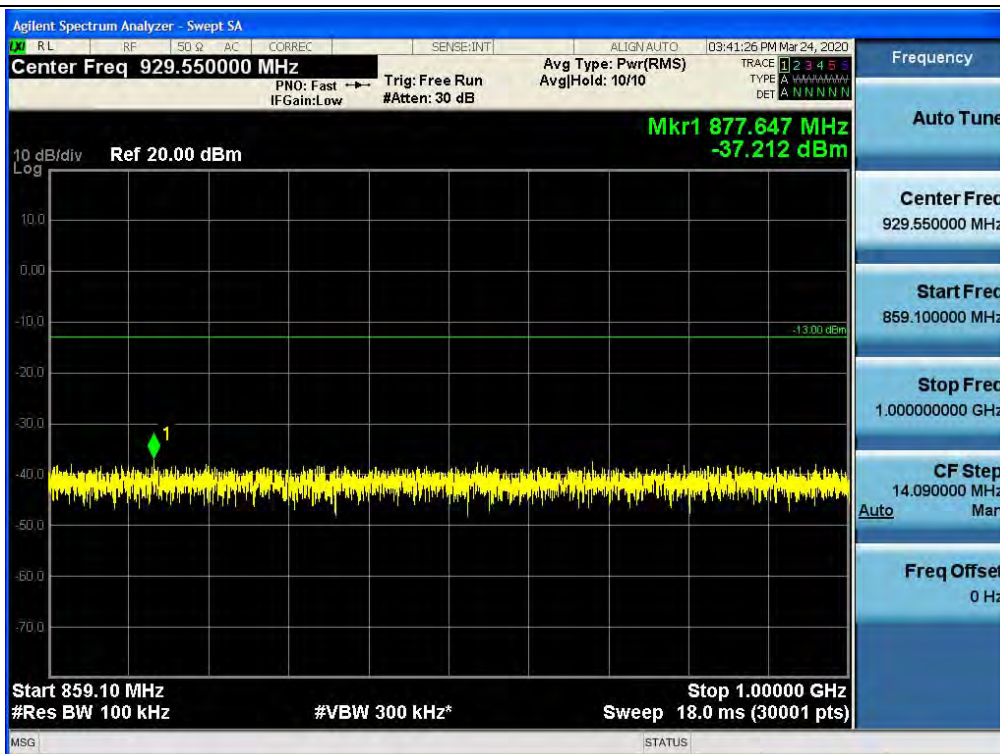

### Spurious / Cellular / Uplink / LTE 20 MHz / Middle / 1 GHz ~ 10 GHz

Spurious / Cellular / Uplink / LTE 20 MHz / High / 9 kHz ~ 150 kHz

Spurious / Cellular / Uplink / LTE 20 MHz / High / 150 kHz ~ 30 MHz

Spurious / Cellular / Uplink / LTE 20 MHz / High / 30 MHz ~ Low Edge-10

Spurious / Cellular / Uplink / LTE 20 MHz / High / Low Edge-10 ~ Low Edge

Spurious / Cellular / Uplink / LTE 20 MHz / High / High Edge ~ High Edge+10

Spurious / Cellular / Uplink / LTE 20 MHz / High / High Edge+10 ~ 1 GHz

Spurious / Cellular / Uplink / LTE 20 MHz / High / 1 GHz ~ 10 GHz

Spurious / AWS-1 / Uplink / LTE 20 MHz / Low / 9 kHz ~ 150 kHz

Spurious / AWS-1 / Uplink / LTE 20 MHz / Low / 150 kHz ~ 30 MHz

Spurious / AWS-1 / Uplink / LTE 20 MHz / Low / 30 MHz ~ Low Edge-10

Spurious / AWS-1 / Uplink / LTE 20 MHz / Low / Low Edge-10 ~ Low Edge

Spurious / AWS-1 / Uplink / LTE 20 MHz / Low / High Edge ~ High Edge+10