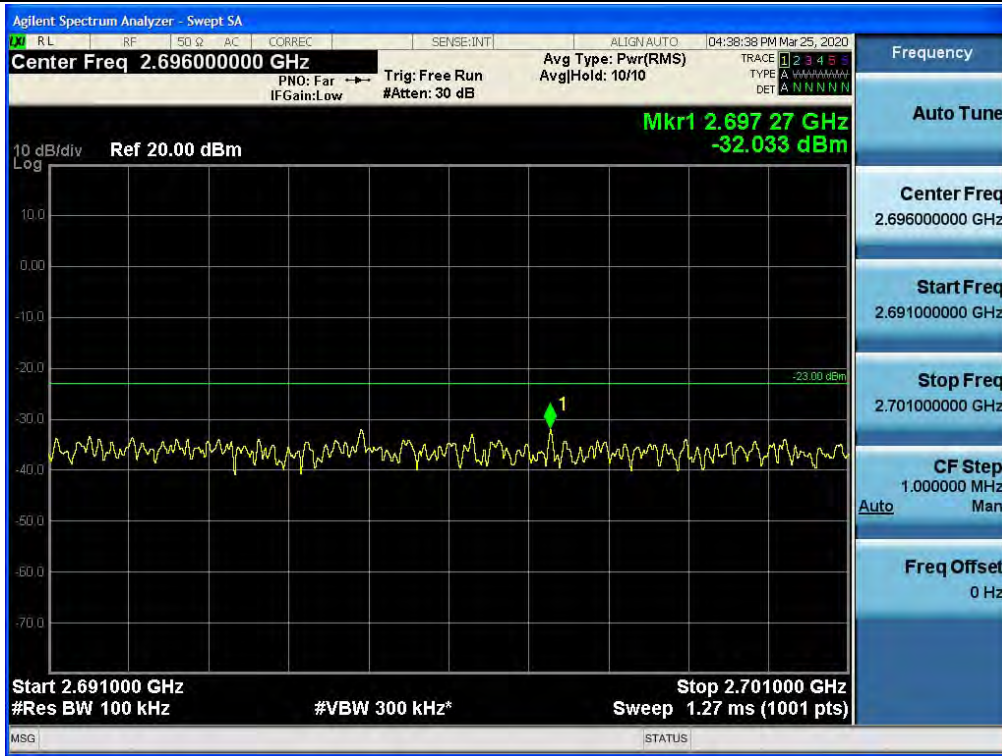

Spurious / BRS/EBS / Uplink / LTE 20 MHz / Middle / Low Edge-10 ~ Low Edge

Spurious / BRS/EBS / Uplink / LTE 20 MHz / Middle / High Edge ~ High Edge+10

Spurious / BRS/EBS / Uplink / LTE 20 MHz / Middle / High Edge+10 ~ 10 GHz

Spurious / BRS/EBS / Uplink / LTE 20 MHz / Middle / 10 GHz ~ 26.5 GHz

Spurious / BRS/EBS / Uplink / LTE 20 MHz / High / 9 kHz ~ 150 kHz

Spurious / BRS/EBS / Uplink / LTE 20 MHz / High / 150 kHz ~ 30 MHz

Spurious / BRS/EBS / Uplink / LTE 20 MHz / High / 30 MHz ~ Low Edge-10

Spurious / BRS/EBS / Uplink / LTE 20 MHz / High / Low Edge-10 ~ Low Edge

Spurious / BRS/EBS / Uplink / LTE 20 MHz / High / High Edge ~ High Edge+10

Spurious / BRS/EBS / Uplink / LTE 20 MHz / High / High Edge+10 ~ 10 GHz

Spurious / BRS/EBS / Uplink / LTE 20 MHz / High / 10 GHz ~ 26.5 GHz

Spurious / BRS/EBS / Uplink / 5G NR 80M / Low / 9 kHz ~ 150 kHz