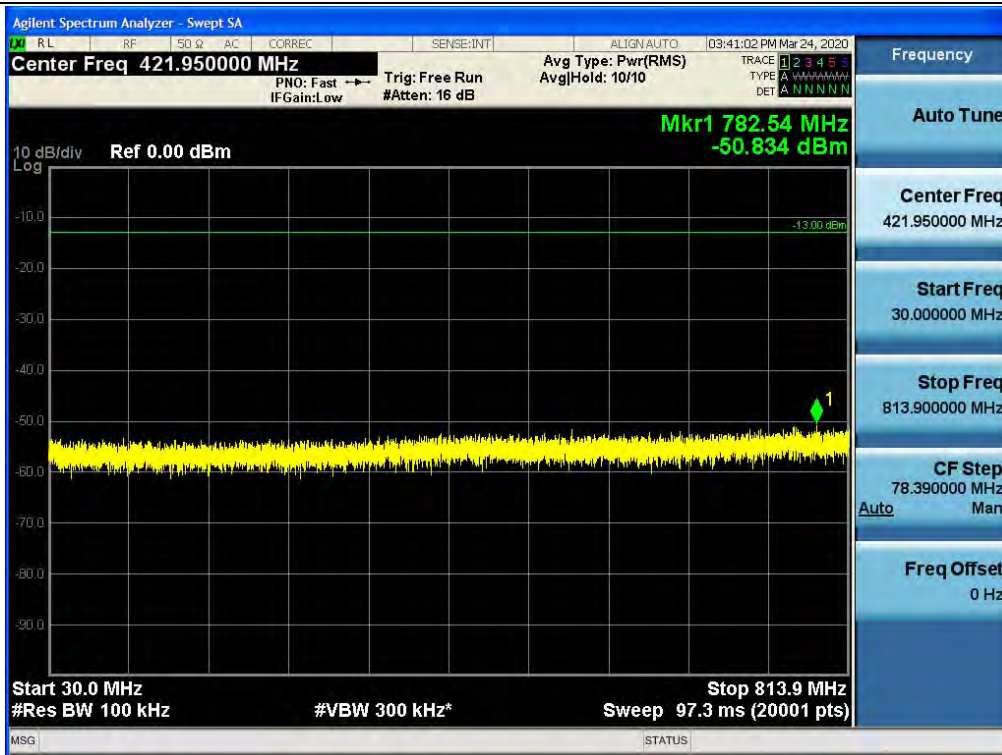

Spurious / Cellular / Uplink / LTE 20 MHz / Middle / High Edge ~ High Edge+10

Spurious / Cellular / Uplink / LTE 20 MHz / Middle / High Edge+10 ~ 1 GHz

### Spurious / Cellular / Uplink / LTE 20 MHz / Middle / 1 GHz ~ 10 GHz

Spurious / Cellular / Uplink / LTE 20 MHz / High / 9 kHz ~ 150 kHz

Spurious / Cellular / Uplink / LTE 20 MHz / High / 150 kHz ~ 30 MHz

Spurious / Cellular / Uplink / LTE 20 MHz / High / 30 MHz ~ Low Edge-10

Spurious / Cellular / Uplink / LTE 20 MHz / High / Low Edge-10 ~ Low Edge

Spurious / Cellular / Uplink / LTE 20 MHz / High / High Edge ~ High Edge+10

Spurious / Cellular / Uplink / LTE 20 MHz / High / High Edge+10 ~ 1 GHz

Spurious / Cellular / Uplink / LTE 20 MHz / High / 1 GHz ~ 10 GHz

Spurious / AWS-1 / Uplink / LTE 20 MHz / Low / 9 kHz ~ 150 kHz

Spurious / AWS-1 / Uplink / LTE 20 MHz / Low / 150 kHz ~ 30 MHz