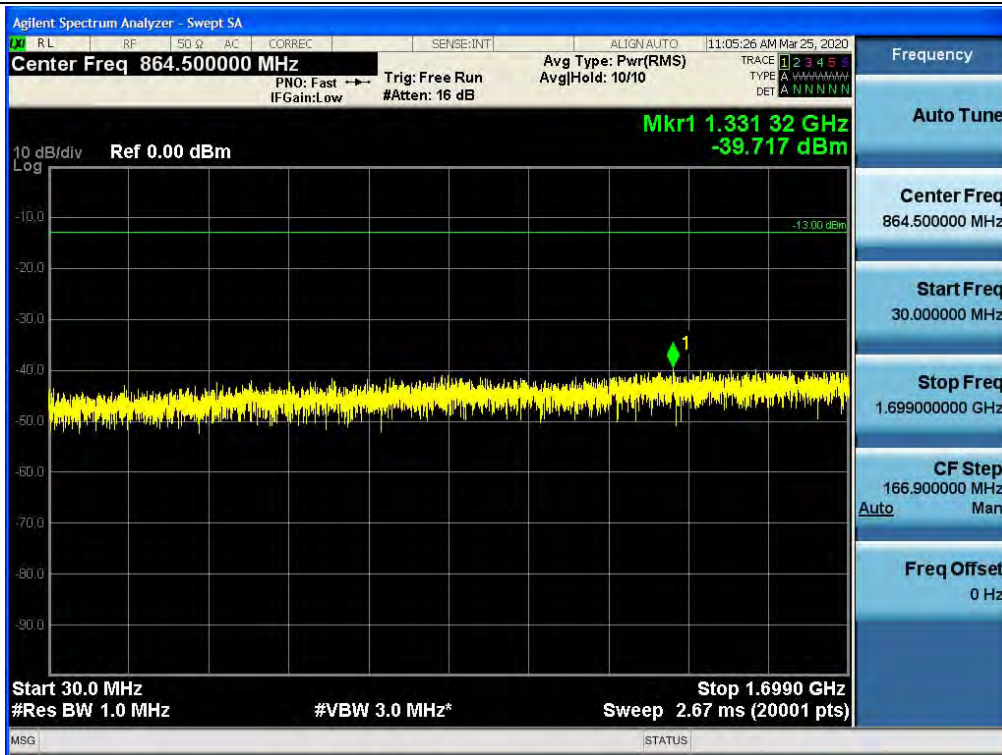

Spurious / Cellular / Uplink / LTE 20 MHz / High / 30 MHz ~ Low Edge-10

Spurious / Cellular / Uplink / LTE 20 MHz / High / Low Edge-10 ~ Low Edge

Spurious / Cellular / Uplink / LTE 20 MHz / High / High Edge ~ High Edge+10

Spurious / Cellular / Uplink / LTE 20 MHz / High / High Edge+10 ~ 1 GHz

Spurious / Cellular / Uplink / LTE 20 MHz / High / 1 GHz ~ 10 GHz

Spurious / AWS-1 / Uplink / LTE 20 MHz / Low / 9 kHz ~ 150 kHz

Spurious / AWS-1 / Uplink / LTE 20 MHz / Low / 150 kHz ~ 30 MHz

Spurious / AWS-1 / Uplink / LTE 20 MHz / Low / 30 MHz ~ Low Edge-10

Spurious / AWS-1 / Uplink / LTE 20 MHz / Low / Low Edge-10 ~ Low Edge

Spurious / AWS-1 / Uplink / LTE 20 MHz / Low / High Edge ~ High Edge+10

Spurious / AWS-1 / Uplink / LTE 20 MHz / Low / High Edge+10 ~ 10 GHz

Spurious / AWS-1 / Uplink / LTE 20 MHz / Low / 10 GHz ~ 26.5 GHz