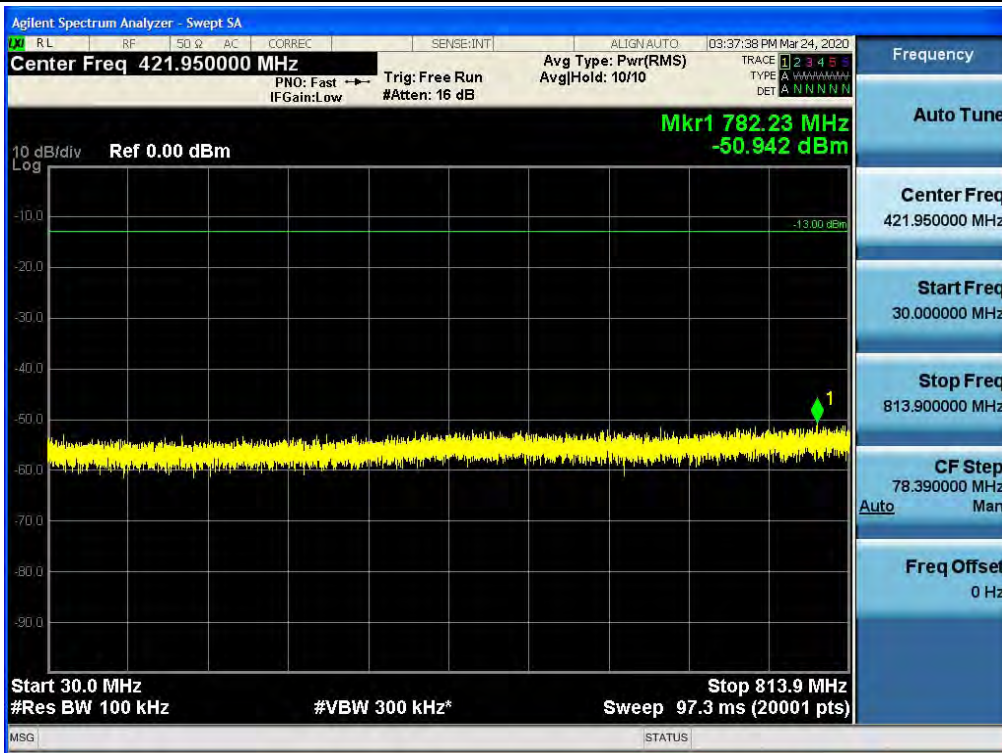

## Spurious / ESMR / Uplink / LTE 5 MHz / High / 2 GHz ~ 4 GHz

## Spurious / ESMR / Uplink / LTE 5 MHz / High / 4 GHz ~ 6 GHz

Spurious / ESMR / Uplink / LTE 5 MHz / High / 6 GHz ~ 8 GHz

Spurious / Cellular / Uplink / LTE 20 MHz / Low / 9 kHz ~ 150 kHz

Spurious / Cellular / Uplink / LTE 20 MHz / Low / 150 kHz ~ 30 MHz

Spurious / Cellular / Uplink / LTE 20 MHz / Low / 30 MHz ~ Low Edge-10

Spurious / Cellular / Uplink / LTE 20 MHz / Low / Low Edge-10 ~ Low Edge

Spurious / Cellular / Uplink / LTE 20 MHz / Low / High Edge ~ High Edge+10

Spurious / Cellular / Uplink / LTE 20 MHz / Low / High Edge+10 ~ 1 GHz

Spurious / Cellular / Uplink / LTE 20 MHz / Low / 1 GHz ~ 10 GHz

Spurious / Cellular / Uplink / LTE 20 MHz / Middle / 9 kHz ~ 150 kHz