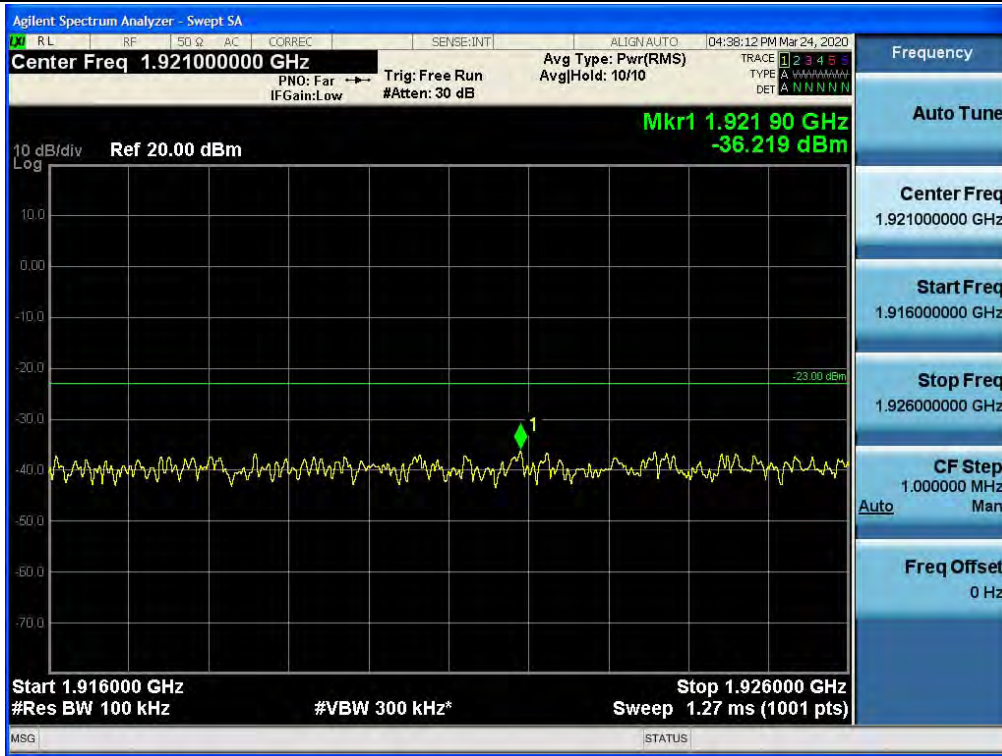

Spurious / AWS-1 / Uplink / LTE 20 MHz / High / 150 kHz ~ 30 MHz

Spurious / AWS-1 / Uplink / LTE 20 MHz / High / 30 MHz ~ Low Edge-10

Spurious / AWS-1 / Uplink / LTE 20 MHz / High / Low Edge-10 ~ Low Edge

Spurious / AWS-1 / Uplink / LTE 20 MHz / High / High Edge ~ High Edge+10

Spurious / AWS-1 / Uplink / LTE 20 MHz / High / High Edge+10 ~ 10 GHz

Spurious / AWS-1 / Uplink / LTE 20 MHz / High / 10 GHz ~ 26.5 GHz

Spurious / Broadband PCS / Uplink / LTE 20 MHz / Low / 9 kHz ~ 150 kHz

Spurious / Broadband PCS / Uplink / LTE 20 MHz / Low / 150 kHz ~ 30 MHz

Spurious / Broadband PCS / Uplink / LTE 20 MHz / Low / 30 MHz ~ Low Edge-10

Spurious / Broadband PCS / Uplink / LTE 20 MHz / Low / Low Edge-10 ~ Low Edge

Spurious / Broadband PCS / Uplink / LTE 20 MHz / Low / High Edge ~ High Edge+10

Spurious / Broadband PCS / Uplink / LTE 20 MHz / Low / High Edge+10 ~ 10 GHz