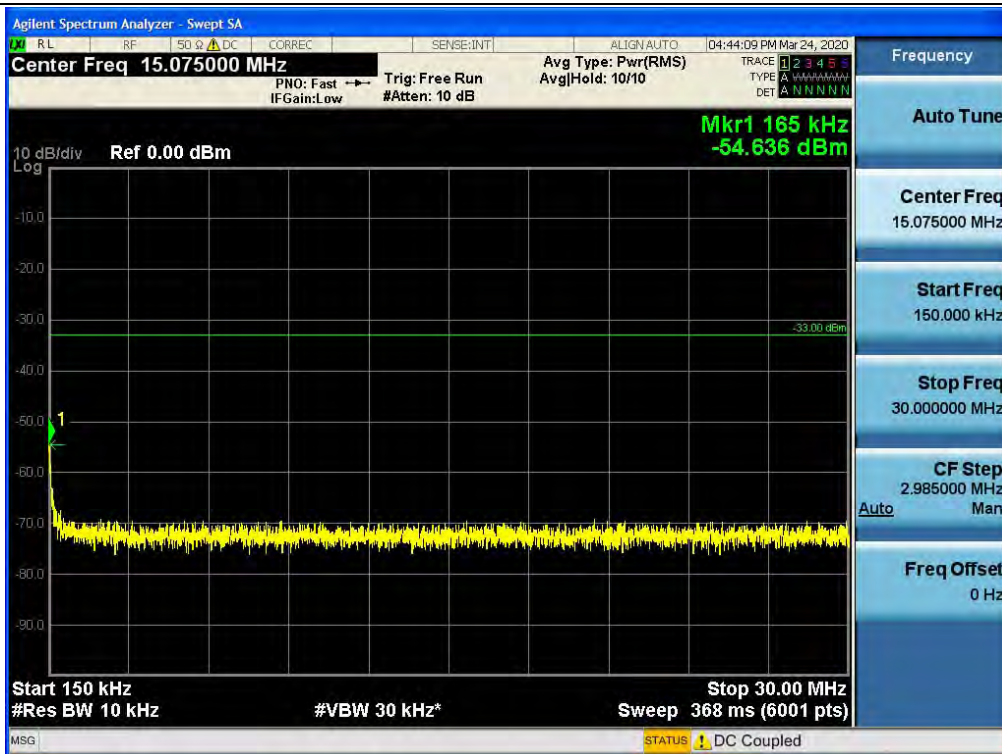

Spurious / Broadband PCS / Uplink / LTE 20 MHz / Low / Low Edge-10 ~ Low Edge

Spurious / Broadband PCS / Uplink / LTE 20 MHz / Low / High Edge ~ High Edge+10

Spurious / Broadband PCS / Uplink / LTE 20 MHz / Low / High Edge+10 ~ 10 GHz

Spurious / Broadband PCS / Uplink / LTE 20 MHz / Low / 10 GHz ~ 26.5 GHz

Spurious / Broadband PCS / Uplink / LTE 20 MHz / Middle / 9 kHz ~ 150 kHz

Spurious / Broadband PCS / Uplink / LTE 20 MHz / Middle / 150 kHz ~ 30 MHz

Spurious / Broadband PCS / Uplink / LTE 20 MHz / Middle / 30 MHz ~ Low Edge-10

Spurious / Broadband PCS / Uplink / LTE 20 MHz / Middle / Low Edge-10 ~ Low Edge

Spurious / Broadband PCS / Uplink / LTE 20 MHz / Middle / High Edge ~ High Edge+10