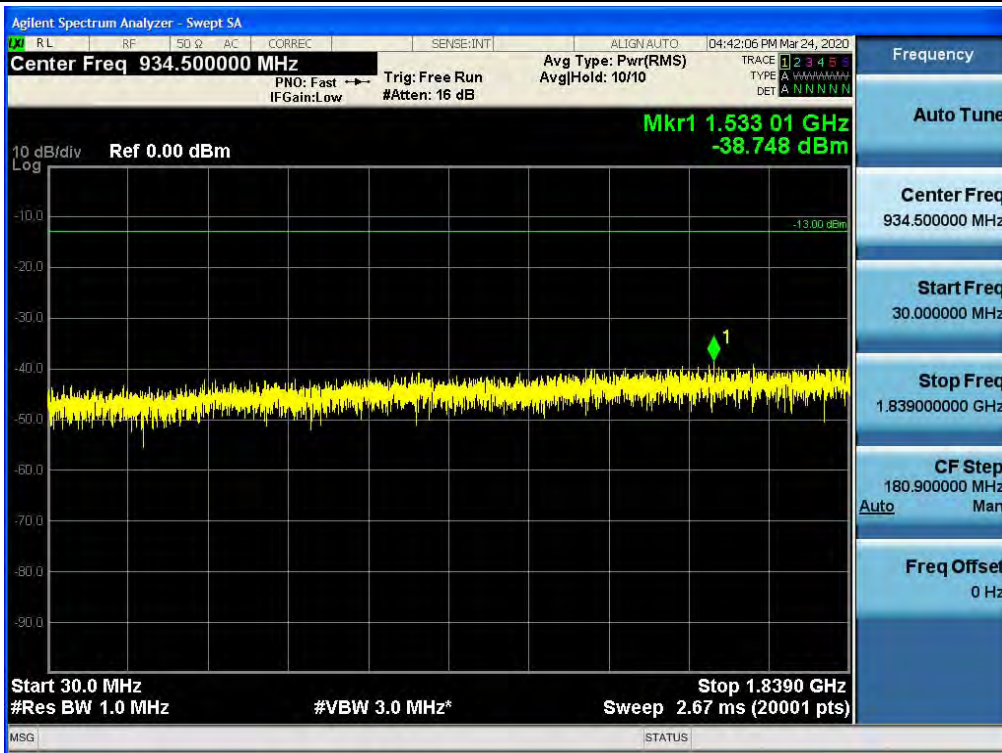

Spurious / Broadband PCS / Uplink / LTE 20 MHz / Middle / 30 MHz ~ Low Edge-10

Spurious / Broadband PCS / Uplink / LTE 20 MHz / Middle / Low Edge-10 ~ Low Edge

Spurious / Broadband PCS / Uplink / LTE 20 MHz / Middle / High Edge ~ High Edge+10

Spurious / Broadband PCS / Uplink / LTE 20 MHz / Middle / High Edge+10 ~ 10 GHz

Spurious / Broadband PCS / Uplink / LTE 20 MHz / Middle / 10 GHz ~ 26.5 GHz

Spurious / Broadband PCS / Uplink / LTE 20 MHz / High / 9 kHz ~ 150 kHz

Spurious / Broadband PCS / Uplink / LTE 20 MHz / High / 150 kHz ~ 30 MHz

Spurious / Broadband PCS / Uplink / LTE 20 MHz / High / 30 MHz ~ Low Edge-10

Spurious / Broadband PCS / Uplink / LTE 20 MHz / High / Low Edge-10 ~ Low Edge

Spurious / Broadband PCS / Uplink / LTE 20 MHz / High / High Edge ~ High Edge+10

Spurious / Broadband PCS / Uplink / LTE 20 MHz / High / High Edge+10 ~ 10 GHz

Spurious / Broadband PCS / Uplink / LTE 20 MHz / High / 10 GHz ~ 26.5 GHz