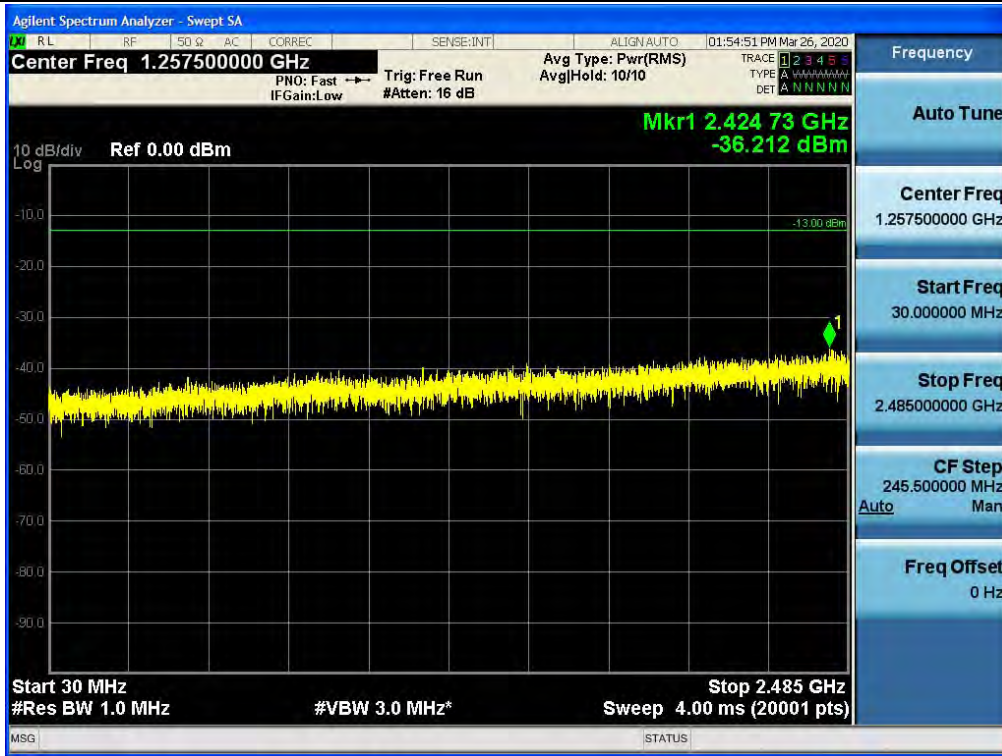

Spurious / BRS/EBS / Uplink / LTE 20 MHz / High / 30 MHz ~ Low Edge-10

Spurious / BRS/EBS / Uplink / LTE 20 MHz / High / Low Edge-10 ~ Low Edge

Spurious / BRS/EBS / Uplink / LTE 20 MHz / High / High Edge ~ High Edge+10

Spurious / BRS/EBS / Uplink / LTE 20 MHz / High / High Edge+10 ~ 10 GHz

Spurious / BRS/EBS / Uplink / LTE 20 MHz / High / 10 GHz ~ 26.5 GHz

Spurious / BRS/EBS / Uplink / 5G NR 80M / Low / 9 kHz ~ 150 kHz

Spurious / BRS/EBS / Uplink / 5G NR 80M / Low / 150 kHz ~ 30 MHz

Spurious / BRS/EBS / Uplink / 5G NR 80M / Low / 30 MHz ~ Low Edge-10

Spurious / BRS/EBS / Uplink / 5G NR 80M / Low / Low Edge-10 ~ Low Edge

Spurious / BRS/EBS / Uplink / 5G NR 80M / Low / High Edge ~ High Edge+10

Spurious / BRS/EBS / Uplink / 5G NR 80M / Low / High Edge+10 ~ 10 GHz

Spurious / BRS/EBS / Uplink / 5G NR 80M / Low / 10 GHz ~ 26.5 GHz