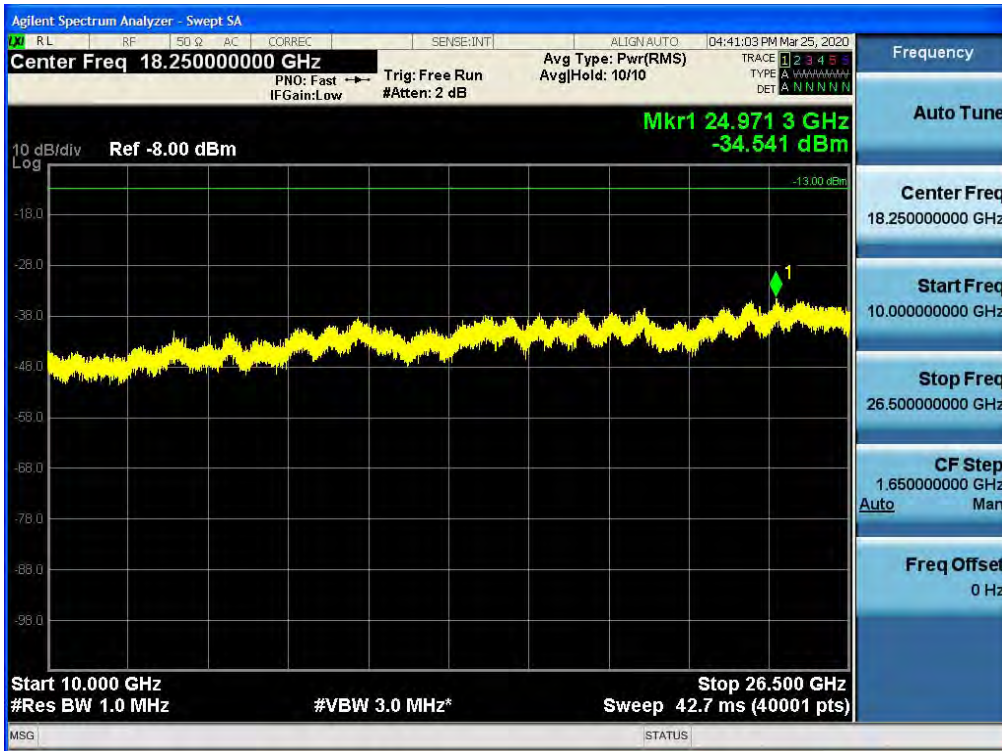

Spurious / BRS/EBS / Uplink / LTE 20 MHz / Middle / 9 kHz ~ 150 kHz

Spurious / BRS/EBS / Uplink / LTE 20 MHz / Middle / 150 kHz ~ 30 MHz

Spurious / BRS/EBS / Uplink / LTE 20 MHz / Middle / 30 MHz ~ Low Edge-10

Spurious / BRS/EBS / Uplink / LTE 20 MHz / Middle / Low Edge-10 ~ Low Edge

Spurious / BRS/EBS / Uplink / LTE 20 MHz / Middle / High Edge ~ High Edge+10

Spurious / BRS/EBS / Uplink / LTE 20 MHz / Middle / High Edge+10 ~ 10 GHz

Spurious / BRS/EBS / Uplink / LTE 20 MHz / Middle / 10 GHz ~ 26.5 GHz

Spurious / BRS/EBS / Uplink / LTE 20 MHz / High / 9 kHz ~ 150 kHz

Spurious / BRS/EBS / Uplink / LTE 20 MHz / High / 150 kHz ~ 30 MHz

Spurious / BRS/EBS / Uplink / LTE 20 MHz / High / 30 MHz ~ Low Edge-10

Spurious / BRS/EBS / Uplink / LTE 20 MHz / High / Low Edge-10 ~ Low Edge

Spurious / BRS/EBS / Uplink / LTE 20 MHz / High / High Edge ~ High Edge+10