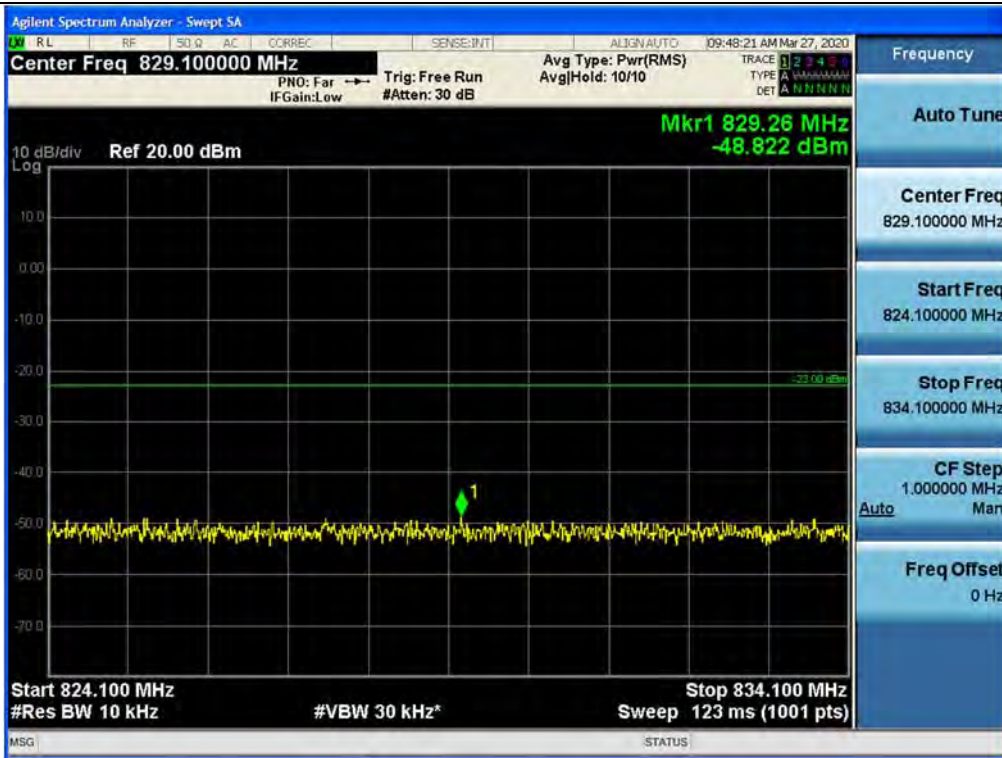

Spurious / ESMR / Uplink / LTE 5 MHz / High / 30 MHz ~ Low Edge-10

Spurious / ESMR / Uplink / LTE 5 MHz / High / Low Edge-10 ~ Low Edge

Spurious / ESMR / Uplink / LTE 5 MHz / High / High Edge ~ High Edge+10

Spurious / ESMR / Uplink / LTE 5 MHz / High / High Edge+10 ~ 1 GHz

## Spurious / ESMR / Uplink / LTE 5 MHz / High / 2 GHz ~ 4 GHz