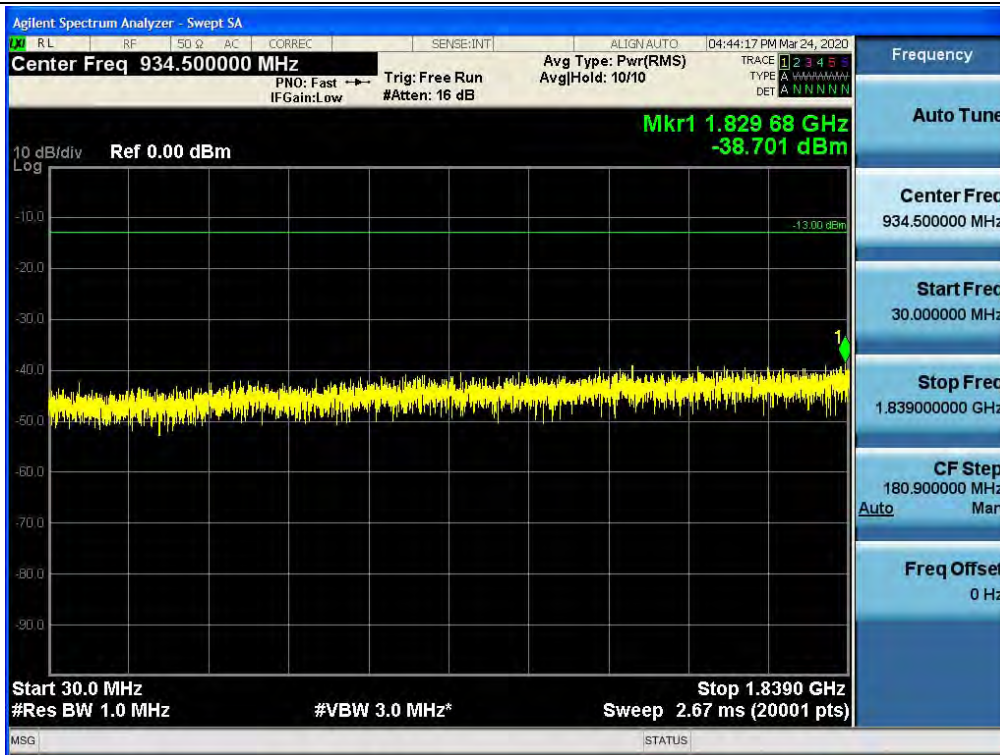

Spurious / Broadband PCS / Uplink / LTE 20 MHz / Low / Low Edge-10 ~ Low Edge

Spurious / Broadband PCS / Uplink / LTE 20 MHz / Low / High Edge ~ High Edge+10

Spurious / Broadband PCS / Uplink / LTE 20 MHz / Low / High Edge+10 ~ 10 GHz

Spurious / Broadband PCS / Uplink / LTE 20 MHz / Low / 10 GHz ~ 26.5 GHz

Spurious / Broadband PCS / Uplink / LTE 20 MHz / Middle / 9 kHz ~ 150 kHz

Spurious / Broadband PCS / Uplink / LTE 20 MHz / Middle / 150 kHz ~ 30 MHz

Spurious / Broadband PCS / Uplink / LTE 20 MHz / Middle / 30 MHz ~ Low Edge-10

Spurious / Broadband PCS / Uplink / LTE 20 MHz / Middle / Low Edge-10 ~ Low Edge

Spurious / Broadband PCS / Uplink / LTE 20 MHz / Middle / High Edge ~ High Edge+10

Spurious / Broadband PCS / Uplink / LTE 20 MHz / Middle / High Edge+10 ~ 10 GHz

Spurious / Broadband PCS / Uplink / LTE 20 MHz / Middle / 10 GHz ~ 26.5 GHz

Spurious / Broadband PCS / Uplink / LTE 20 MHz / High / 9 kHz ~ 150 kHz