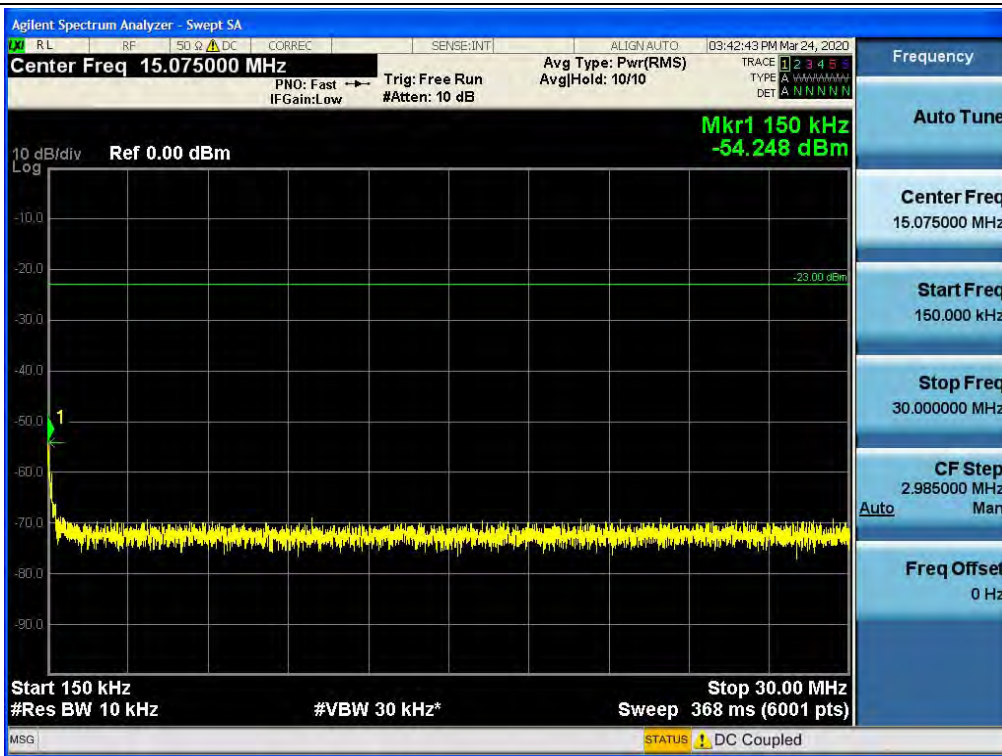

Spurious / Cellular / Uplink / LTE 20 MHz / Low / 30 MHz ~ Low Edge-10

Spurious / Cellular / Uplink / LTE 20 MHz / Low / Low Edge-10 ~ Low Edge

Spurious / Cellular / Uplink / LTE 20 MHz / Low / High Edge ~ High Edge+10

Spurious / Cellular / Uplink / LTE 20 MHz / Low / High Edge+10 ~ 1 GHz

Spurious / Cellular / Uplink / LTE 20 MHz / Low / 1 GHz ~ 10 GHz

Spurious / Cellular / Uplink / LTE 20 MHz / Middle / 9 kHz ~ 150 kHz

Spurious / Cellular / Uplink / LTE 20 MHz / Middle / 150 kHz ~ 30 MHz

Spurious / Cellular / Uplink / LTE 20 MHz / Middle / 30 MHz ~ Low Edge-10

Spurious / Cellular / Uplink / LTE 20 MHz / Middle / Low Edge-10 ~ Low Edge

Spurious / Cellular / Uplink / LTE 20 MHz / Middle / High Edge ~ High Edge+10

Spurious / Cellular / Uplink / LTE 20 MHz / Middle / High Edge+10 ~ 1 GHz