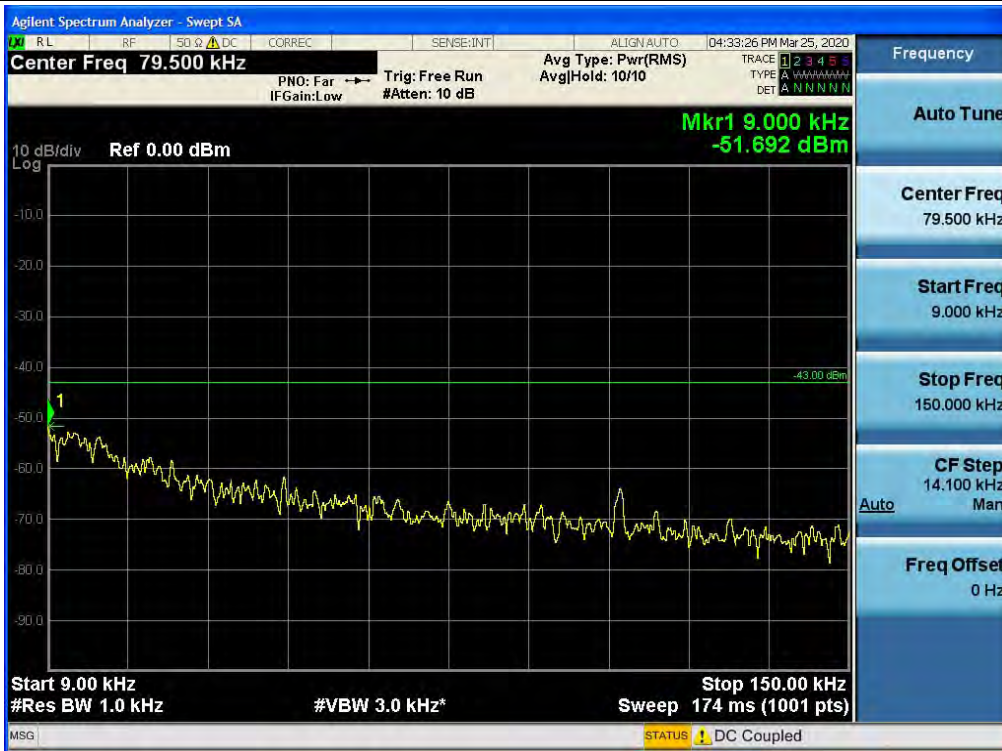

Spurious / Broadband PCS / Uplink / LTE 20 MHz / High / 150 kHz ~ 30 MHz

Spurious / Broadband PCS / Uplink / LTE 20 MHz / High / 30 MHz ~ Low Edge-10

Spurious / Broadband PCS / Uplink / LTE 20 MHz / High / Low Edge-10 ~ Low Edge

Spurious / Broadband PCS / Uplink / LTE 20 MHz / High / High Edge ~ High Edge+10

Spurious / Broadband PCS / Uplink / LTE 20 MHz / High / High Edge+10 ~ 10 GHz

Spurious / Broadband PCS / Uplink / LTE 20 MHz / High / 10 GHz ~ 26.5 GHz

Spurious / BRS/EBS / Uplink / LTE 20 MHz / Low / 9 kHz ~ 150 kHz

Spurious / BRS/EBS / Uplink / LTE 20 MHz / Low / 150 kHz ~ 30 MHz

Spurious / BRS/EBS / Uplink / LTE 20 MHz / Low / 30 MHz ~ Low Edge-10

Spurious / BRS/EBS / Uplink / LTE 20 MHz / Low / Low Edge-10 ~ Low Edge

Spurious / BRS/EBS / Uplink / LTE 20 MHz / Low / High Edge ~ High Edge+10

Spurious / BRS/EBS / Uplink / LTE 20 MHz / Low / High Edge+10 ~ 10 GHz

Spurious / BRS/EBS / Uplink / LTE 20 MHz / Low / 10 GHz ~ 26.5 GHz