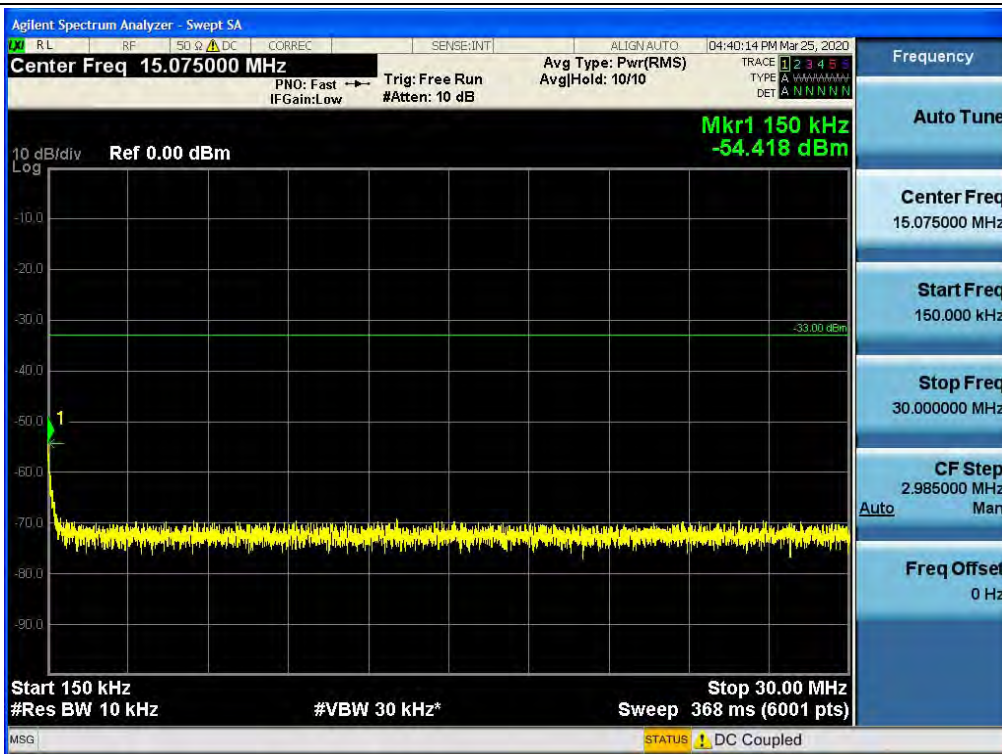

Spurious / BRS/EBS / Uplink / LTE 20 MHz / Low / 9 kHz ~ 150 kHz

Spurious / BRS/EBS / Uplink / LTE 20 MHz / Low / 150 kHz ~ 30 MHz

Spurious / BRS/EBS / Uplink / LTE 20 MHz / Low / 30 MHz ~ Low Edge-10

Spurious / BRS/EBS / Uplink / LTE 20 MHz / Low / Low Edge-10 ~ Low Edge

Spurious / BRS/EBS / Uplink / LTE 20 MHz / Low / High Edge ~ High Edge+10

Spurious / BRS/EBS / Uplink / LTE 20 MHz / Low / High Edge+10 ~ 10 GHz

Spurious / BRS/EBS / Uplink / LTE 20 MHz / Low / 10 GHz ~ 26.5 GHz

Spurious / BRS/EBS / Uplink / LTE 20 MHz / Middle / 9 kHz ~ 150 kHz

Spurious / BRS/EBS / Uplink / LTE 20 MHz / Middle / 150 kHz ~ 30 MHz

Spurious / BRS/EBS / Uplink / LTE 20 MHz / Middle / 30 MHz ~ Low Edge-10

Spurious / BRS/EBS / Uplink / LTE 20 MHz / Middle / Low Edge-10 ~ Low Edge

Spurious / BRS/EBS / Uplink / LTE 20 MHz / Middle / High Edge ~ High Edge+10

Spurious / BRS/EBS / Uplink / LTE 20 MHz / Middle / High Edge+10 ~ 10 GHz