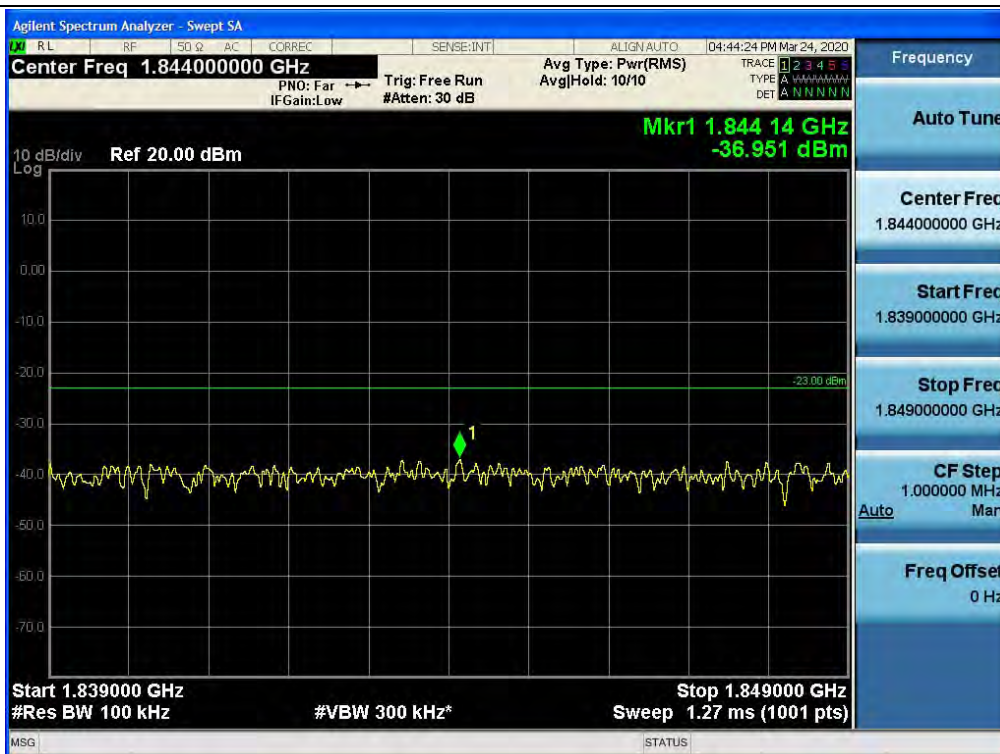

Spurious / Broadband PCS / Uplink / LTE 20 MHz / Low / Low Edge-10 ~ Low Edge

Spurious / Broadband PCS / Uplink / LTE 20 MHz / Low / High Edge ~ High Edge+10

Spurious / Broadband PCS / Uplink / LTE 20 MHz / Low / High Edge+10 ~ 10 GHz

Spurious / Broadband PCS / Uplink / LTE 20 MHz / Low / 10 GHz ~ 26.5 GHz

Spurious / Broadband PCS / Uplink / LTE 20 MHz / Middle / 9 kHz ~ 150 kHz

Spurious / Broadband PCS / Uplink / LTE 20 MHz / Middle / 150 kHz ~ 30 MHz

Spurious / Broadband PCS / Uplink / LTE 20 MHz / Middle / 30 MHz ~ Low Edge-10

Spurious / Broadband PCS / Uplink / LTE 20 MHz / Middle / Low Edge-10 ~ Low Edge

Spurious / Broadband PCS / Uplink / LTE 20 MHz / Middle / High Edge ~ High Edge+10

Spurious / Broadband PCS / Uplink / LTE 20 MHz / Middle / High Edge+10 ~ 10 GHz

Spurious / Broadband PCS / Uplink / LTE 20 MHz / Middle / 10 GHz ~ 26.5 GHz

Spurious / Broadband PCS / Uplink / LTE 20 MHz / High / 9 kHz ~ 150 kHz