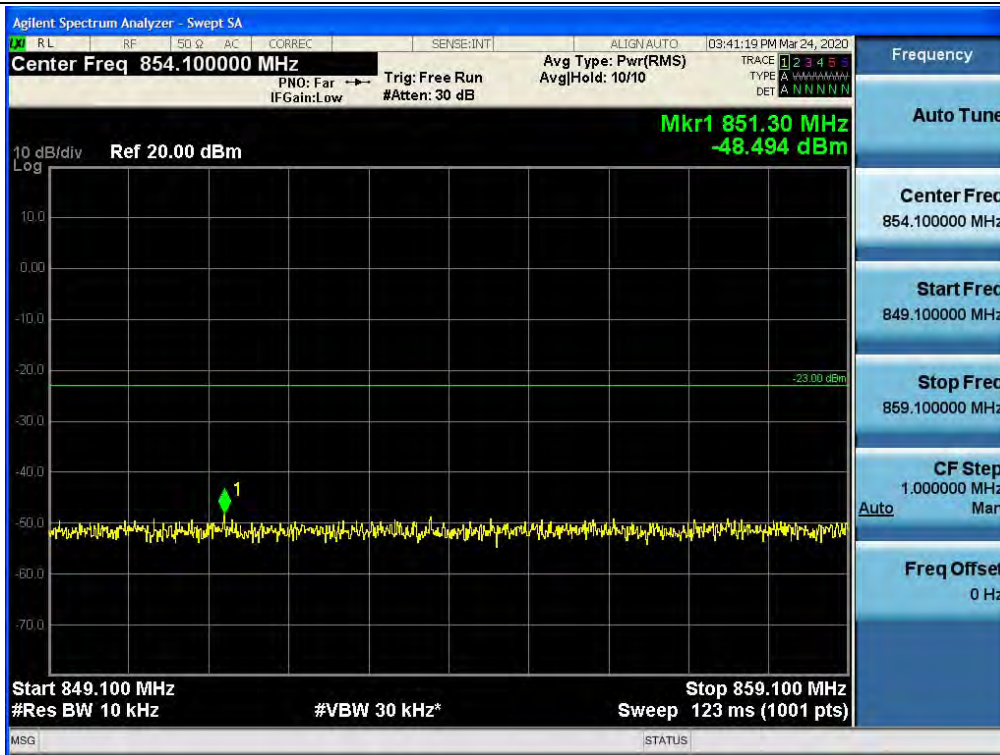

Spurious / Cellular / Uplink / LTE 20 MHz / Middle / High Edge ~ High Edge+10

Spurious / Cellular / Uplink / LTE 20 MHz / Middle / High Edge+10 ~ 1 GHz

### Spurious / Cellular / Uplink / LTE 20 MHz / Middle / 1 GHz ~ 10 GHz

Spurious / Cellular / Uplink / LTE 20 MHz / High / 9 kHz ~ 150 kHz

Spurious / Cellular / Uplink / LTE 20 MHz / High / 150 kHz ~ 30 MHz

Spurious / Cellular / Uplink / LTE 20 MHz / High / 30 MHz ~ Low Edge-10

Spurious / Cellular / Uplink / LTE 20 MHz / High / Low Edge-10 ~ Low Edge

Spurious / Cellular / Uplink / LTE 20 MHz / High / High Edge ~ High Edge+10

Spurious / Cellular / Uplink / LTE 20 MHz / High / High Edge+10 ~ 1 GHz

Spurious / Cellular / Uplink / LTE 20 MHz / High / 1 GHz ~ 10 GHz

Spurious / AWS-1 / Uplink / LTE 20 MHz / Low / 9 kHz ~ 150 kHz

Spurious / AWS-1 / Uplink / LTE 20 MHz / Low / 150 kHz ~ 30 MHz