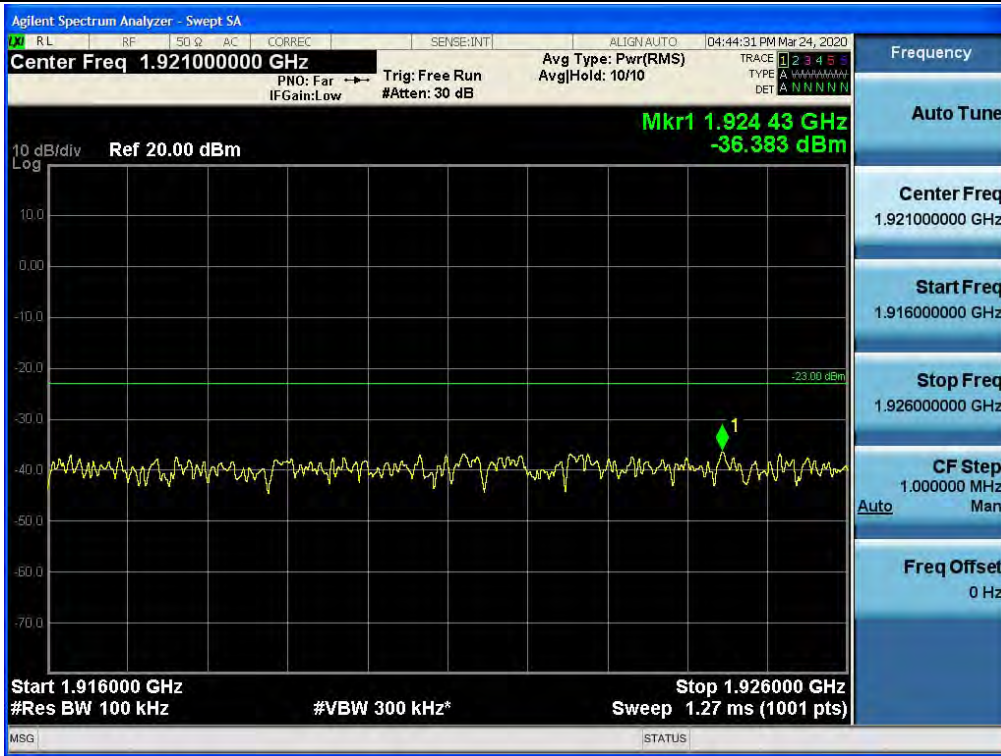

Spurious / Broadband PCS / Uplink / LTE 20 MHz / Low / Low Edge-10 ~ Low Edge

Spurious / Broadband PCS / Uplink / LTE 20 MHz / Low / High Edge ~ High Edge+10

Spurious / Broadband PCS / Uplink / LTE 20 MHz / Low / High Edge+10 ~ 10 GHz

Spurious / Broadband PCS / Uplink / LTE 20 MHz / Low / 10 GHz ~ 26.5 GHz

Spurious / Broadband PCS / Uplink / LTE 20 MHz / Middle / 9 kHz ~ 150 kHz

Spurious / Broadband PCS / Uplink / LTE 20 MHz / Middle / 150 kHz ~ 30 MHz

Spurious / Broadband PCS / Uplink / LTE 20 MHz / Middle / 30 MHz ~ Low Edge-10

Spurious / Broadband PCS / Uplink / LTE 20 MHz / Middle / Low Edge-10 ~ Low Edge

Spurious / Broadband PCS / Uplink / LTE 20 MHz / Middle / High Edge ~ High Edge+10