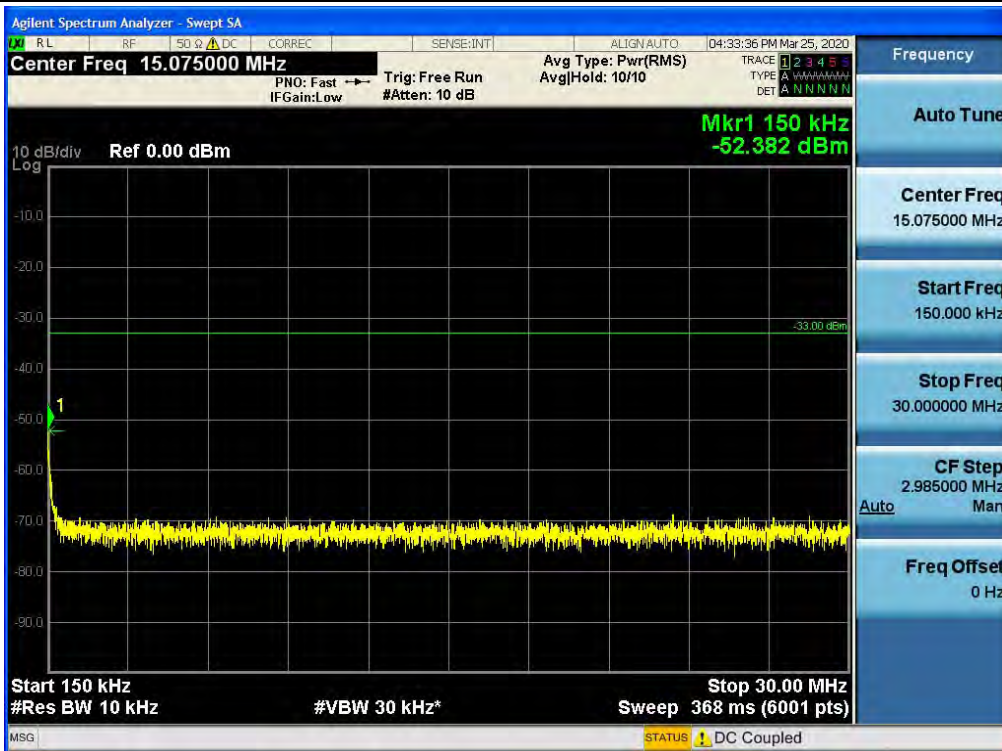

Spurious / Broadband PCS / Uplink / LTE 20 MHz / High / 150 kHz ~ 30 MHz

Spurious / Broadband PCS / Uplink / LTE 20 MHz / High / 30 MHz ~ Low Edge-10

Spurious / Broadband PCS / Uplink / LTE 20 MHz / High / Low Edge-10 ~ Low Edge

Spurious / Broadband PCS / Uplink / LTE 20 MHz / High / High Edge ~ High Edge+10

Spurious / Broadband PCS / Uplink / LTE 20 MHz / High / High Edge+10 ~ 10 GHz

Spurious / Broadband PCS / Uplink / LTE 20 MHz / High / 10 GHz ~ 26.5 GHz

Spurious / BRS/EBS / Uplink / LTE 20 MHz / Low / 9 kHz ~ 150 kHz

Spurious / BRS/EBS / Uplink / LTE 20 MHz / Low / 150 kHz ~ 30 MHz

Spurious / BRS/EBS / Uplink / LTE 20 MHz / Low / 30 MHz ~ Low Edge-10

Spurious / BRS/EBS / Uplink / LTE 20 MHz / Low / Low Edge-10 ~ Low Edge

Spurious / BRS/EBS / Uplink / LTE 20 MHz / Low / High Edge ~ High Edge+10

Spurious / BRS/EBS / Uplink / LTE 20 MHz / Low / High Edge+10 ~ 10 GHz

Spurious / BRS/EBS / Uplink / LTE 20 MHz / Low / 10 GHz ~ 26.5 GHz