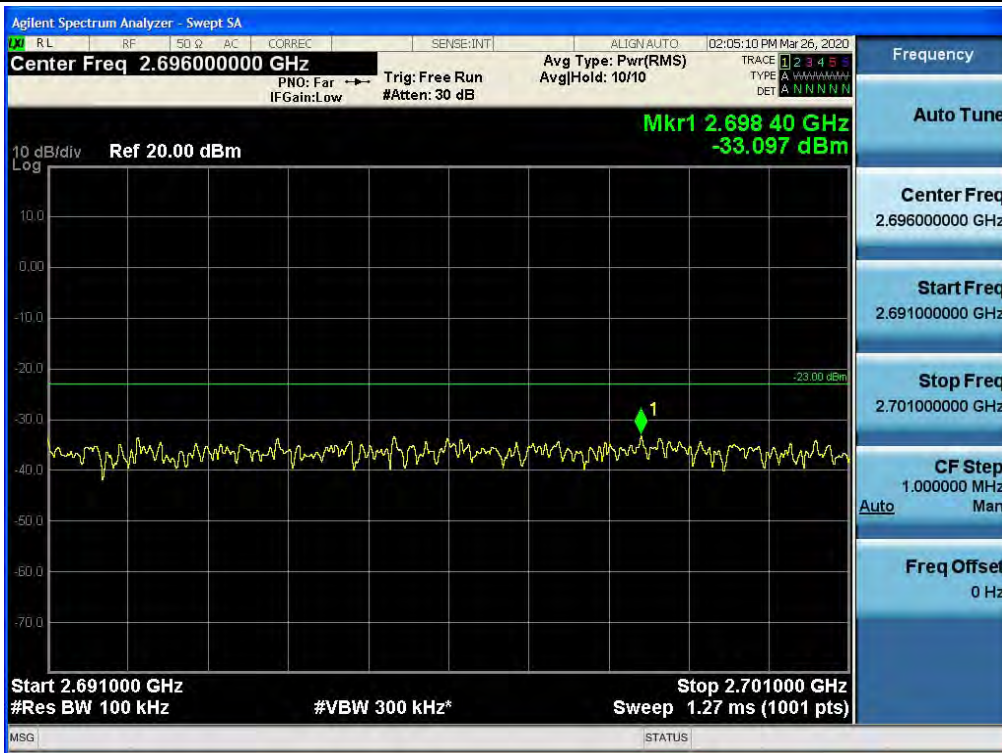

Spurious / BRS/EBS / Uplink / 5G NR 80M / Low / High Edge ~ High Edge+10

Spurious / BRS/EBS / Uplink / 5G NR 80M / Low / High Edge+10 ~ 10 GHz

Spurious / BRS/EBS / Uplink / 5G NR 80M / Low / 10 GHz ~ 26.5 GHz

Spurious / BRS/EBS / Uplink / 5G NR 80M / Middle / 9 kHz ~ 150 kHz

Spurious / BRS/EBS / Uplink / 5G NR 80M / Middle / 150 kHz ~ 30 MHz

Spurious / BRS/EBS / Uplink / 5G NR 80M / Middle / 30 MHz ~ Low Edge-10

Spurious / BRS/EBS / Uplink / 5G NR 80M / Middle / Low Edge-10 ~ Low Edge

Spurious / BRS/EBS / Uplink / 5G NR 80M / Middle / High Edge ~ High Edge+10

Spurious / BRS/EBS / Uplink / 5G NR 80M / Middle / High Edge+10 ~ 10 GHz

Spurious / BRS/EBS / Uplink / 5G NR 80M / Middle / 10 GHz ~ 26.5 GHz