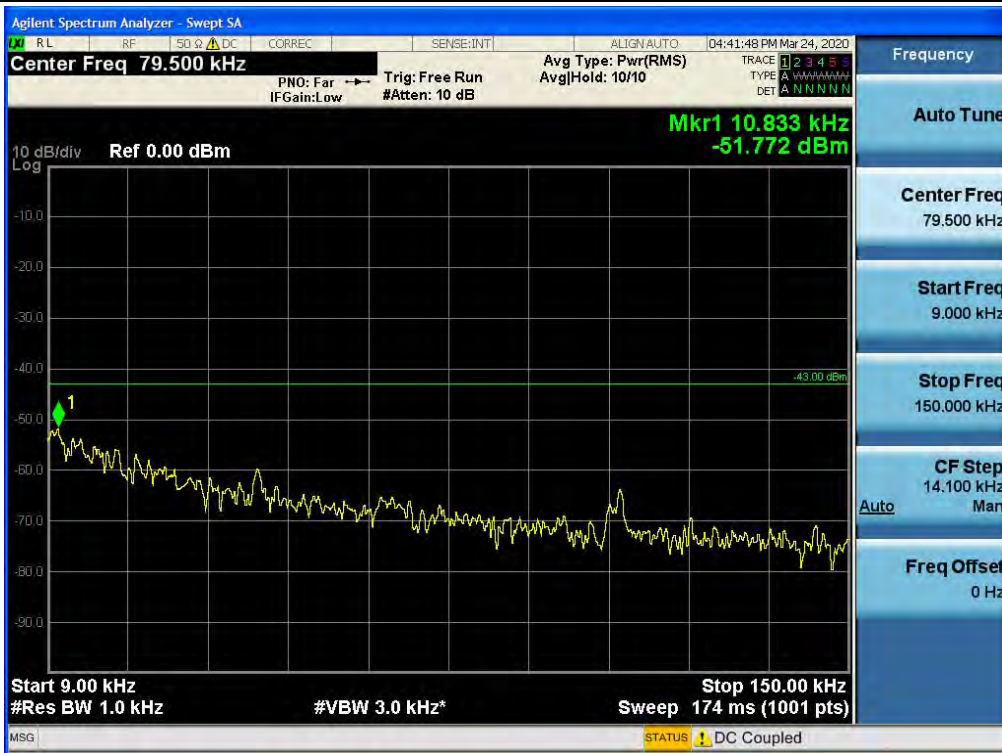

Spurious / Broadband PCS / Uplink / LTE 20 MHz / Low / 10 GHz ~ 26.5 GHz

Spurious / Broadband PCS / Uplink / LTE 20 MHz / Middle / 9 kHz ~ 150 kHz

Spurious / Broadband PCS / Uplink / LTE 20 MHz / Middle / 150 kHz ~ 30 MHz

Spurious / Broadband PCS / Uplink / LTE 20 MHz / Middle / 30 MHz ~ Low Edge-10

Spurious / Broadband PCS / Uplink / LTE 20 MHz / Middle / Low Edge-10 ~ Low Edge

Spurious / Broadband PCS / Uplink / LTE 20 MHz / Middle / High Edge ~ High Edge+10

Spurious / Broadband PCS / Uplink / LTE 20 MHz / Middle / High Edge+10 ~ 10 GHz

Spurious / Broadband PCS / Uplink / LTE 20 MHz / Middle / 10 GHz ~ 26.5 GHz

Spurious / Broadband PCS / Uplink / LTE 20 MHz / High / 9 kHz ~ 150 kHz

Spurious / Broadband PCS / Uplink / LTE 20 MHz / High / 150 kHz ~ 30 MHz

Spurious / Broadband PCS / Uplink / LTE 20 MHz / High / 30 MHz ~ Low Edge-10

Spurious / Broadband PCS / Uplink / LTE 20 MHz / High / Low Edge-10 ~ Low Edge