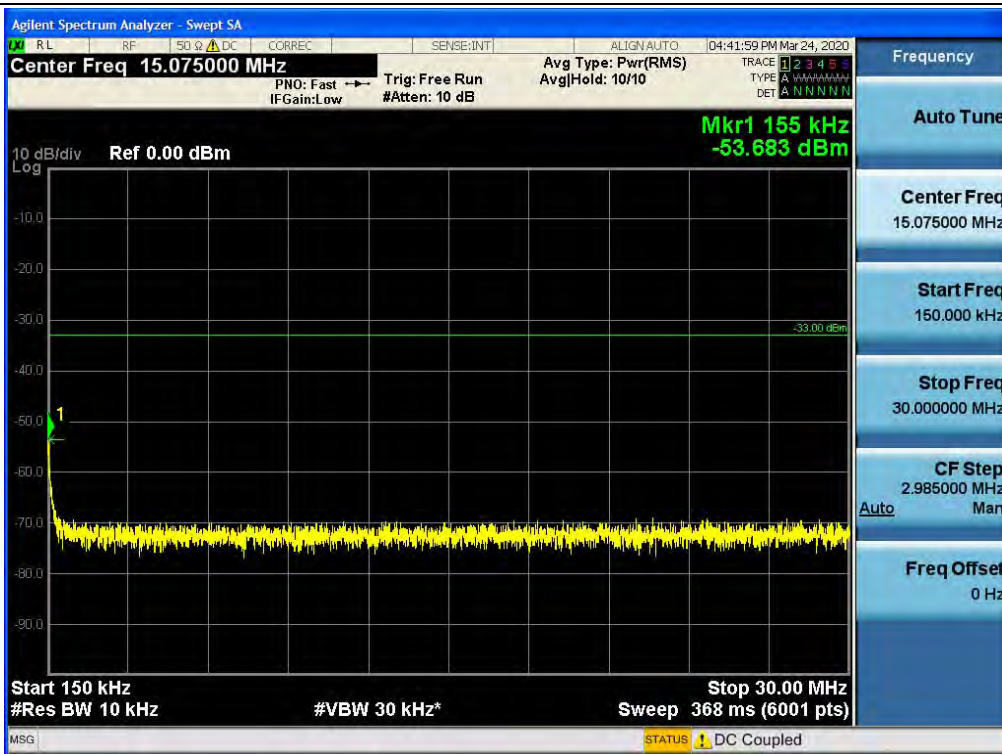

Spurious / Broadband PCS / Uplink / LTE 20 MHz / Middle / 30 MHz ~ Low Edge-10

Spurious / Broadband PCS / Uplink / LTE 20 MHz / Middle / Low Edge-10 ~ Low Edge

Spurious / Broadband PCS / Uplink / LTE 20 MHz / Middle / High Edge ~ High Edge+10

Spurious / Broadband PCS / Uplink / LTE 20 MHz / Middle / High Edge+10 ~ 10 GHz

Spurious / Broadband PCS / Uplink / LTE 20 MHz / Middle / 10 GHz ~ 26.5 GHz

Spurious / Broadband PCS / Uplink / LTE 20 MHz / High / 9 kHz ~ 150 kHz

Spurious / Broadband PCS / Uplink / LTE 20 MHz / High / 150 kHz ~ 30 MHz

Spurious / Broadband PCS / Uplink / LTE 20 MHz / High / 30 MHz ~ Low Edge-10

Spurious / Broadband PCS / Uplink / LTE 20 MHz / High / Low Edge-10 ~ Low Edge

Spurious / Broadband PCS / Uplink / LTE 20 MHz / High / High Edge ~ High Edge+10

Spurious / Broadband PCS / Uplink / LTE 20 MHz / High / High Edge+10 ~ 10 GHz

Spurious / Broadband PCS / Uplink / LTE 20 MHz / High / 10 GHz ~ 26.5 GHz