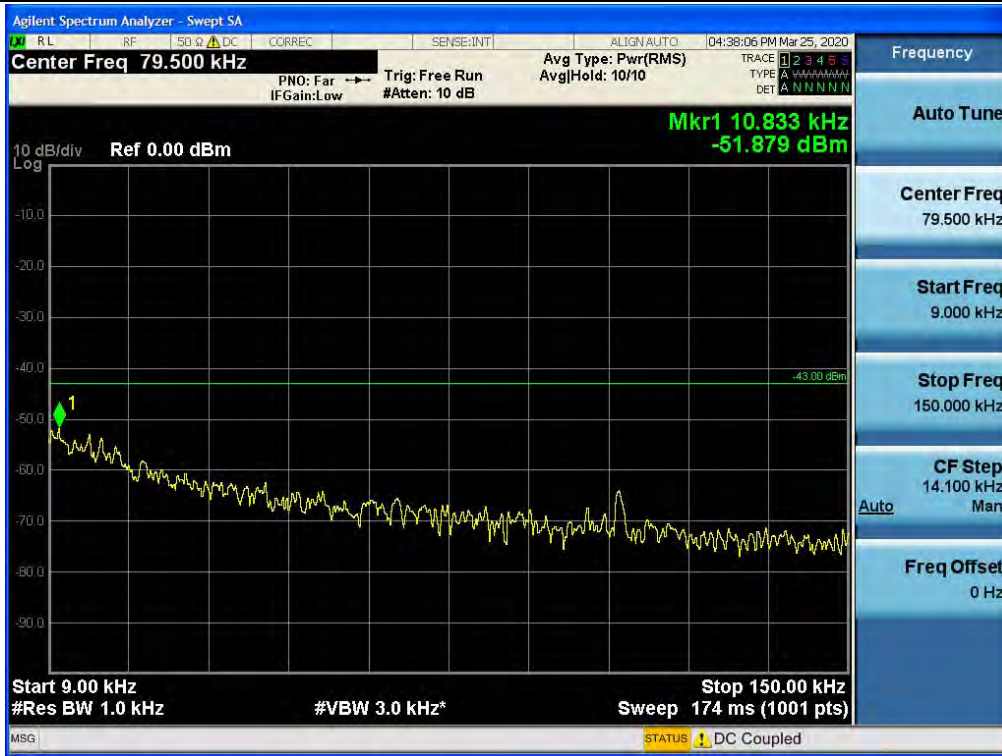

Spurious / BRS/EBS / Uplink / LTE 20 MHz / Middle / 9 kHz ~ 150 kHz

Spurious / BRS/EBS / Uplink / LTE 20 MHz / Middle / 150 kHz ~ 30 MHz

Spurious / BRS/EBS / Uplink / LTE 20 MHz / Middle / 30 MHz ~ Low Edge-10

Spurious / BRS/EBS / Uplink / LTE 20 MHz / Middle / Low Edge-10 ~ Low Edge

Spurious / BRS/EBS / Uplink / LTE 20 MHz / Middle / High Edge ~ High Edge+10

Spurious / BRS/EBS / Uplink / LTE 20 MHz / Middle / High Edge+10 ~ 10 GHz

Spurious / BRS/EBS / Uplink / LTE 20 MHz / Middle / 10 GHz ~ 26.5 GHz

Spurious / BRS/EBS / Uplink / LTE 20 MHz / High / 9 kHz ~ 150 kHz

Spurious / BRS/EBS / Uplink / LTE 20 MHz / High / 150 kHz ~ 30 MHz

Spurious / BRS/EBS / Uplink / LTE 20 MHz / High / 30 MHz ~ Low Edge-10

Spurious / BRS/EBS / Uplink / LTE 20 MHz / High / Low Edge-10 ~ Low Edge

Spurious / BRS/EBS / Uplink / LTE 20 MHz / High / High Edge ~ High Edge+10