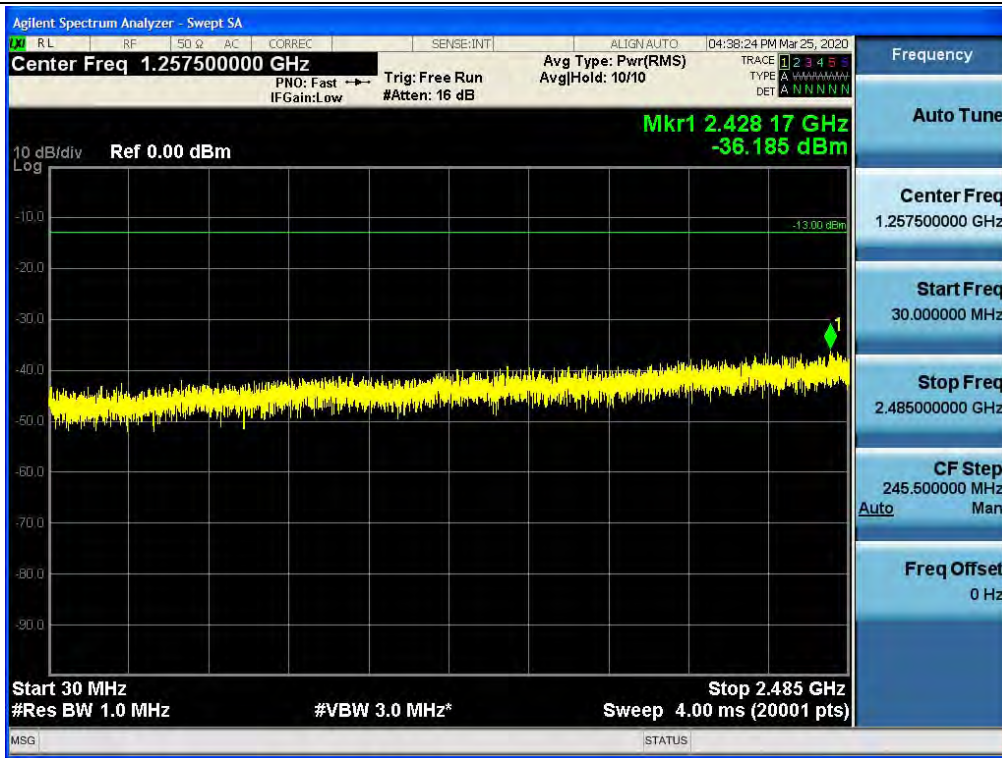

Spurious / BRS/EBS / Uplink / LTE 20 MHz / Middle / Low Edge-10 ~ Low Edge

Spurious / BRS/EBS / Uplink / LTE 20 MHz / Middle / High Edge ~ High Edge+10

Spurious / BRS/EBS / Uplink / LTE 20 MHz / Middle / High Edge+10 ~ 10 GHz

Spurious / BRS/EBS / Uplink / LTE 20 MHz / Middle / 10 GHz ~ 26.5 GHz

Spurious / BRS/EBS / Uplink / LTE 20 MHz / High / 9 kHz ~ 150 kHz

Spurious / BRS/EBS / Uplink / LTE 20 MHz / High / 150 kHz ~ 30 MHz

Spurious / BRS/EBS / Uplink / LTE 20 MHz / High / 30 MHz ~ Low Edge-10

Spurious / BRS/EBS / Uplink / LTE 20 MHz / High / Low Edge-10 ~ Low Edge

Spurious / BRS/EBS / Uplink / LTE 20 MHz / High / High Edge ~ High Edge+10

Spurious / BRS/EBS / Uplink / LTE 20 MHz / High / High Edge+10 ~ 10 GHz

Spurious / BRS/EBS / Uplink / LTE 20 MHz / High / 10 GHz ~ 26.5 GHz

Spurious / BRS/EBS / Uplink / 5G NR 80M / Low / 9 kHz ~ 150 kHz