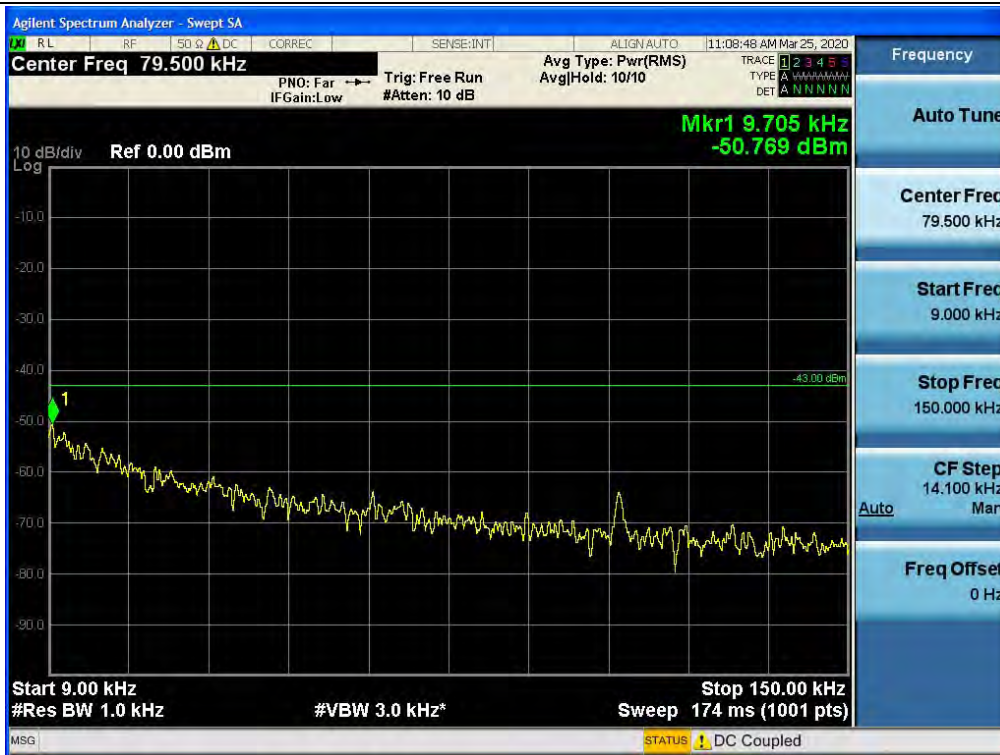

## Spurious / AWS-1 / Uplink / LTE 20 MHz / Middle / High Edge ~ High Edge+10

## Spurious / AWS-1 / Uplink / LTE 20 MHz / Middle / High Edge+10 ~ 10 GHz

Spurious / AWS-1 / Uplink / LTE 20 MHz / Middle / 10 GHz ~ 26.5 GHz

Spurious / AWS-1 / Uplink / LTE 20 MHz / High / 9 kHz ~ 150 kHz

Spurious / AWS-1 / Uplink / LTE 20 MHz / High / 150 kHz ~ 30 MHz

Spurious / AWS-1 / Uplink / LTE 20 MHz / High / 30 MHz ~ Low Edge-10

Spurious / AWS-1 / Uplink / LTE 20 MHz / High / Low Edge-10 ~ Low Edge

Spurious / AWS-1 / Uplink / LTE 20 MHz / High / High Edge ~ High Edge+10

Spurious / AWS-1 / Uplink / LTE 20 MHz / High / High Edge+10 ~ 10 GHz

Spurious / AWS-1 / Uplink / LTE 20 MHz / High / 10 GHz ~ 26.5 GHz