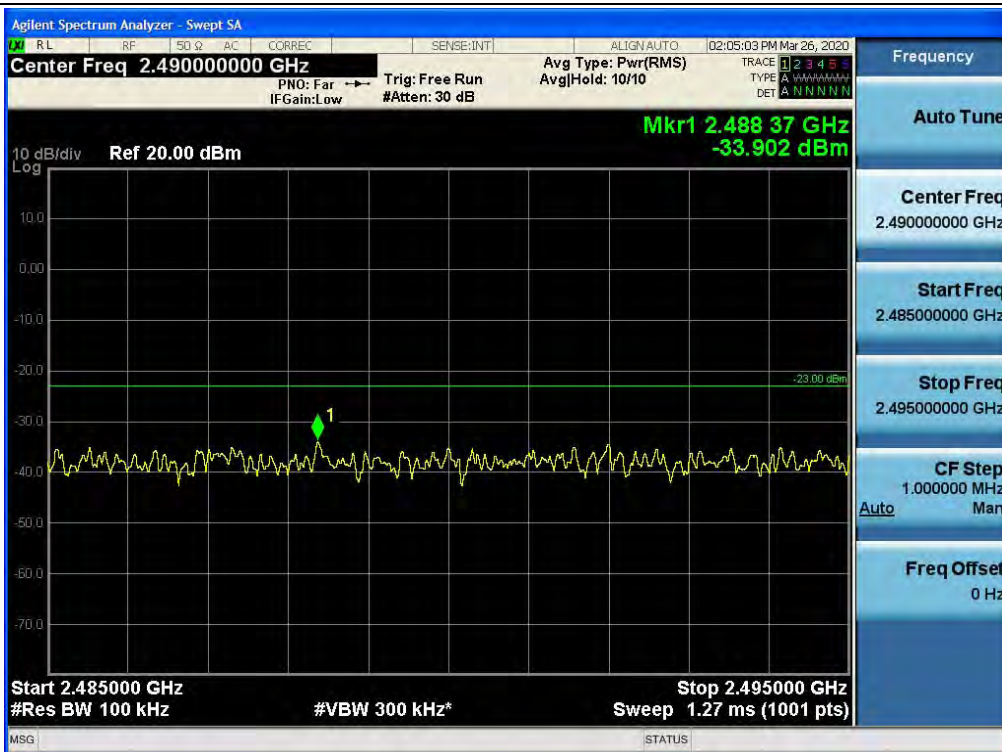

Spurious / BRS/EBS / Uplink / 5G NR 80M / Low / High Edge ~ High Edge+10

Spurious / BRS/EBS / Uplink / 5G NR 80M / Low / High Edge+10 ~ 10 GHz

Spurious / BRS/EBS / Uplink / 5G NR 80M / Low / 10 GHz ~ 26.5 GHz

Spurious / BRS/EBS / Uplink / 5G NR 80M / Middle / 9 kHz ~ 150 kHz

Spurious / BRS/EBS / Uplink / 5G NR 80M / Middle / 150 kHz ~ 30 MHz

Spurious / BRS/EBS / Uplink / 5G NR 80M / Middle / 30 MHz ~ Low Edge-10

Spurious / BRS/EBS / Uplink / 5G NR 80M / Middle / Low Edge-10 ~ Low Edge

Spurious / BRS/EBS / Uplink / 5G NR 80M / Middle / High Edge ~ High Edge+10

Spurious / BRS/EBS / Uplink / 5G NR 80M / Middle / High Edge+10 ~ 10 GHz

Spurious / BRS/EBS / Uplink / 5G NR 80M / Middle / 10 GHz ~ 26.5 GHz