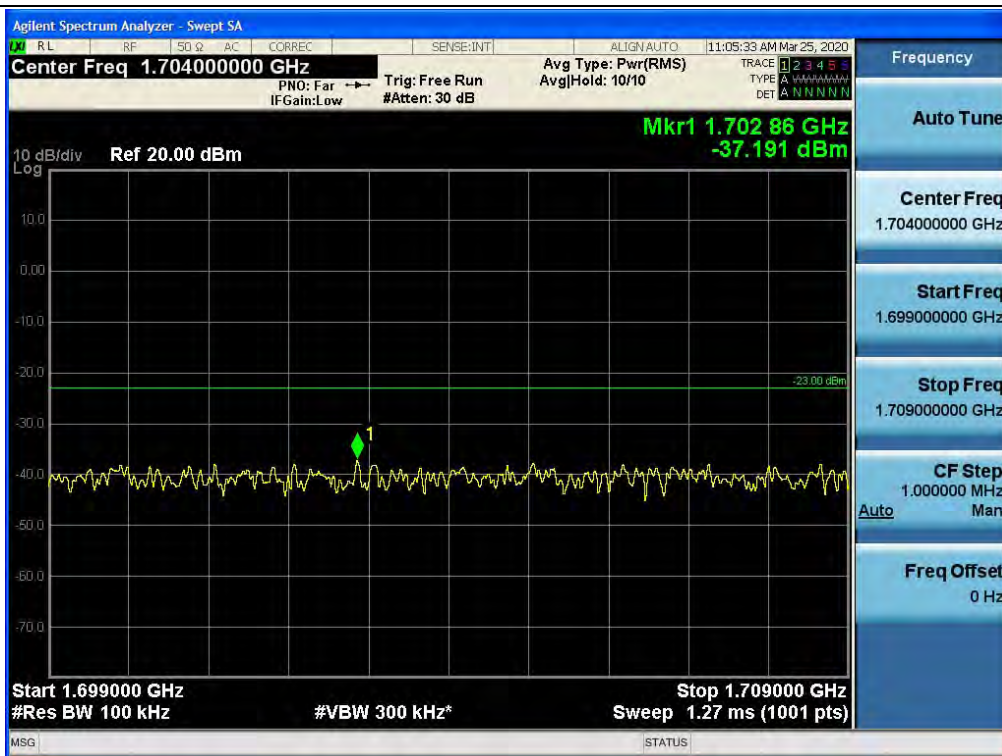

Spurious / Cellular / Uplink / LTE 20 MHz / High / 30 MHz ~ Low Edge-10

Spurious / Cellular / Uplink / LTE 20 MHz / High / Low Edge-10 ~ Low Edge

Spurious / Cellular / Uplink / LTE 20 MHz / High / High Edge ~ High Edge+10

Spurious / Cellular / Uplink / LTE 20 MHz / High / High Edge+10 ~ 1 GHz

Spurious / Cellular / Uplink / LTE 20 MHz / High / 1 GHz ~ 10 GHz

Spurious / AWS-1 / Uplink / LTE 20 MHz / Low / 9 kHz ~ 150 kHz

Spurious / AWS-1 / Uplink / LTE 20 MHz / Low / 150 kHz ~ 30 MHz

Spurious / AWS-1 / Uplink / LTE 20 MHz / Low / 30 MHz ~ Low Edge-10

Spurious / AWS-1 / Uplink / LTE 20 MHz / Low / Low Edge-10 ~ Low Edge

Spurious / AWS-1 / Uplink / LTE 20 MHz / Low / High Edge ~ High Edge+10

Spurious / AWS-1 / Uplink / LTE 20 MHz / Low / High Edge+10 ~ 10 GHz

Spurious / AWS-1 / Uplink / LTE 20 MHz / Low / 10 GHz ~ 26.5 GHz