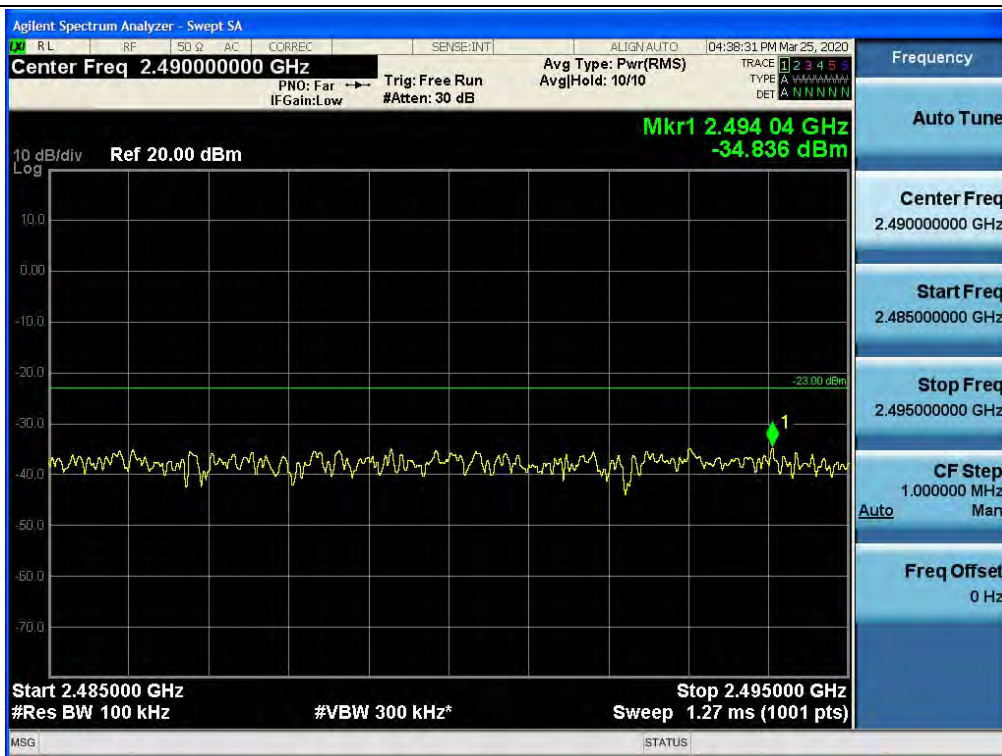

Spurious / BRS/EBS / Uplink / LTE 20 MHz / Middle / Low Edge-10 ~ Low Edge

Spurious / BRS/EBS / Uplink / LTE 20 MHz / Middle / High Edge ~ High Edge+10

Spurious / BRS/EBS / Uplink / LTE 20 MHz / Middle / High Edge+10 ~ 10 GHz

Spurious / BRS/EBS / Uplink / LTE 20 MHz / Middle / 10 GHz ~ 26.5 GHz

Spurious / BRS/EBS / Uplink / LTE 20 MHz / High / 9 kHz ~ 150 kHz

Spurious / BRS/EBS / Uplink / LTE 20 MHz / High / 150 kHz ~ 30 MHz

Spurious / BRS/EBS / Uplink / LTE 20 MHz / High / 30 MHz ~ Low Edge-10

Spurious / BRS/EBS / Uplink / LTE 20 MHz / High / Low Edge-10 ~ Low Edge

Spurious / BRS/EBS / Uplink / LTE 20 MHz / High / High Edge ~ High Edge+10

Spurious / BRS/EBS / Uplink / LTE 20 MHz / High / High Edge+10 ~ 10 GHz

Spurious / BRS/EBS / Uplink / LTE 20 MHz / High / 10 GHz ~ 26.5 GHz

Spurious / BRS/EBS / Uplink / 5G NR 80M / Low / 9 kHz ~ 150 kHz