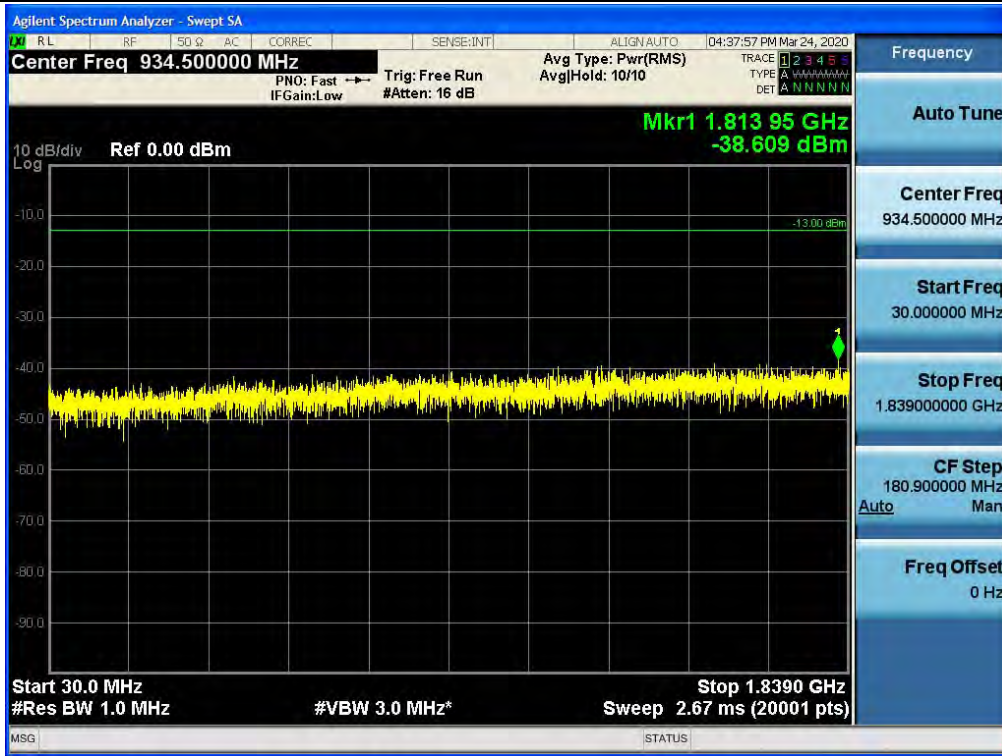

## Spurious / AWS-1 / Uplink / LTE 20 MHz / Middle / High Edge+10 ~ 10 GHz

Spurious / AWS-1 / Uplink / LTE 20 MHz / Middle / 10 GHz ~ 26.5 GHz

Spurious / AWS-1 / Uplink / LTE 20 MHz / High / 9 kHz ~ 150 kHz

Spurious / AWS-1 / Uplink / LTE 20 MHz / High / 150 kHz ~ 30 MHz

Spurious / AWS-1 / Uplink / LTE 20 MHz / High / 30 MHz ~ Low Edge-10

Spurious / AWS-1 / Uplink / LTE 20 MHz / High / Low Edge-10 ~ Low Edge

Spurious / AWS-1 / Uplink / LTE 20 MHz / High / High Edge ~ High Edge+10

Spurious / AWS-1 / Uplink / LTE 20 MHz / High / High Edge+10 ~ 10 GHz

Spurious / AWS-1 / Uplink / LTE 20 MHz / High / 10 GHz ~ 26.5 GHz

Spurious / Broadband PCS / Uplink / LTE 20 MHz / Low / 9 kHz ~ 150 kHz

Spurious / Broadband PCS / Uplink / LTE 20 MHz / Low / 150 kHz ~ 30 MHz

Spurious / Broadband PCS / Uplink / LTE 20 MHz / Low / 30 MHz ~ Low Edge-10