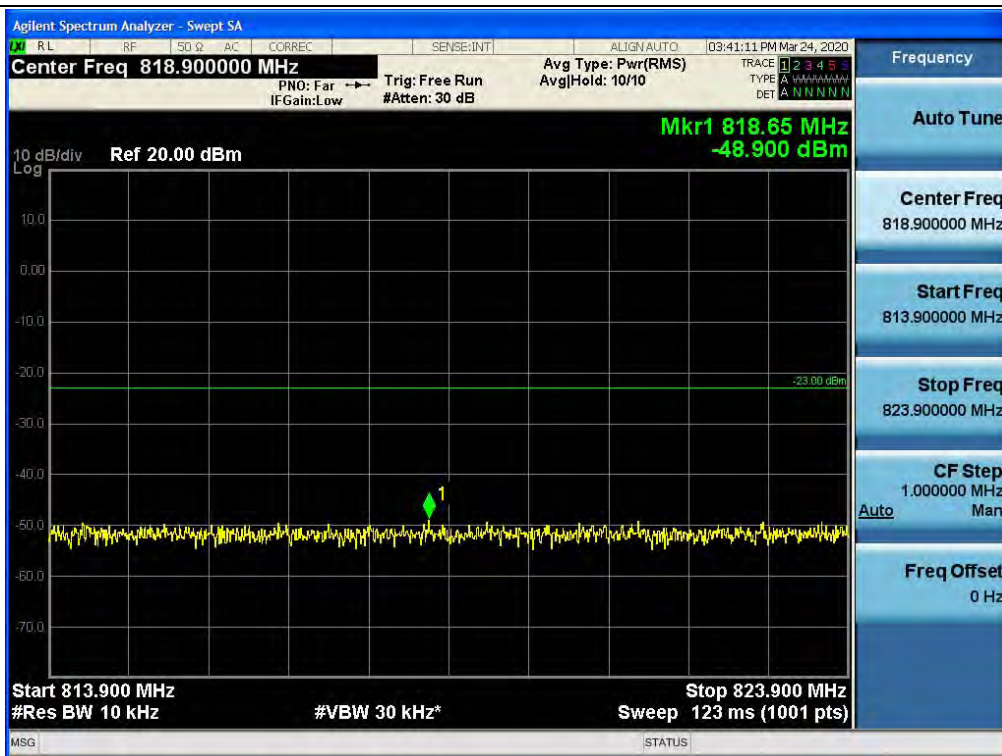

Spurious / Cellular / Uplink / LTE 20 MHz / Middle / High Edge ~ High Edge+10

Spurious / Cellular / Uplink / LTE 20 MHz / Middle / High Edge+10 ~ 1 GHz

### Spurious / Cellular / Uplink / LTE 20 MHz / Middle / 1 GHz ~ 10 GHz

Spurious / Cellular / Uplink / LTE 20 MHz / High / 9 kHz ~ 150 kHz

Spurious / Cellular / Uplink / LTE 20 MHz / High / 150 kHz ~ 30 MHz

Spurious / Cellular / Uplink / LTE 20 MHz / High / 30 MHz ~ Low Edge-10

Spurious / Cellular / Uplink / LTE 20 MHz / High / Low Edge-10 ~ Low Edge

Spurious / Cellular / Uplink / LTE 20 MHz / High / High Edge ~ High Edge+10

Spurious / Cellular / Uplink / LTE 20 MHz / High / High Edge+10 ~ 1 GHz

Spurious / Cellular / Uplink / LTE 20 MHz / High / 1 GHz ~ 10 GHz

Spurious / AWS-1 / Uplink / LTE 20 MHz / Low / 9 kHz ~ 150 kHz

Spurious / AWS-1 / Uplink / LTE 20 MHz / Low / 150 kHz ~ 30 MHz