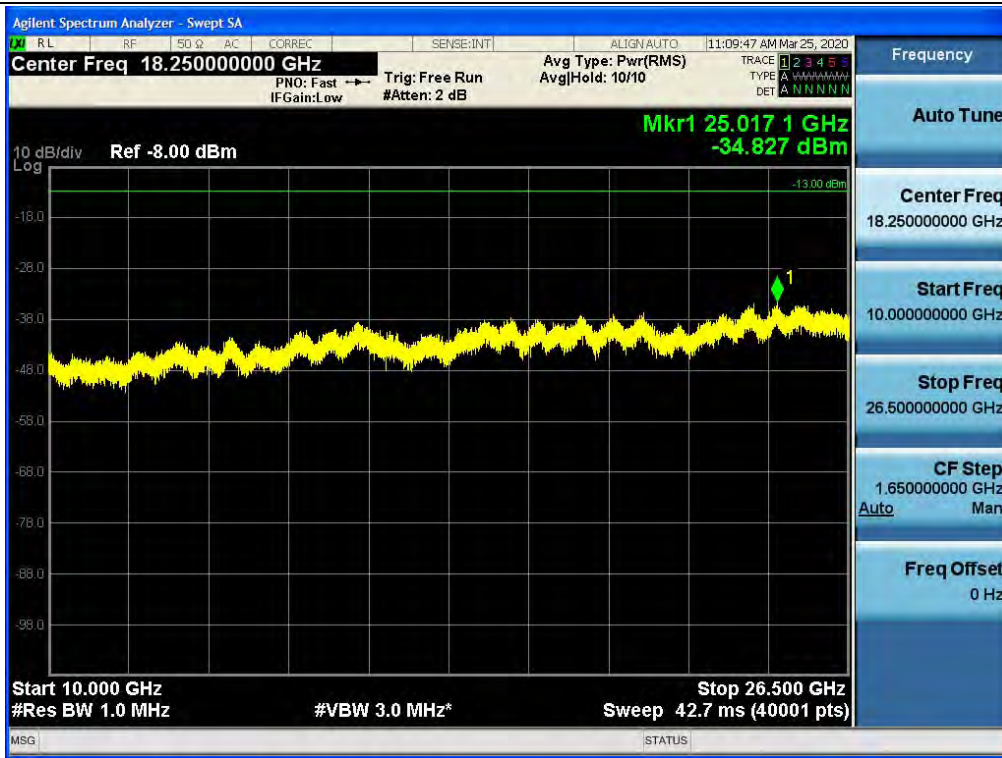

## Spurious / AWS-1 / Uplink / LTE 20 MHz / Middle / High Edge ~ High Edge+10

## Spurious / AWS-1 / Uplink / LTE 20 MHz / Middle / High Edge+10 ~ 10 GHz

Spurious / AWS-1 / Uplink / LTE 20 MHz / Middle / 10 GHz ~ 26.5 GHz

Spurious / AWS-1 / Uplink / LTE 20 MHz / High / 9 kHz ~ 150 kHz

Spurious / AWS-1 / Uplink / LTE 20 MHz / High / 150 kHz ~ 30 MHz

Spurious / AWS-1 / Uplink / LTE 20 MHz / High / 30 MHz ~ Low Edge-10

Spurious / AWS-1 / Uplink / LTE 20 MHz / High / Low Edge-10 ~ Low Edge

Spurious / AWS-1 / Uplink / LTE 20 MHz / High / High Edge ~ High Edge+10

Spurious / AWS-1 / Uplink / LTE 20 MHz / High / High Edge+10 ~ 10 GHz

Spurious / AWS-1 / Uplink / LTE 20 MHz / High / 10 GHz ~ 26.5 GHz