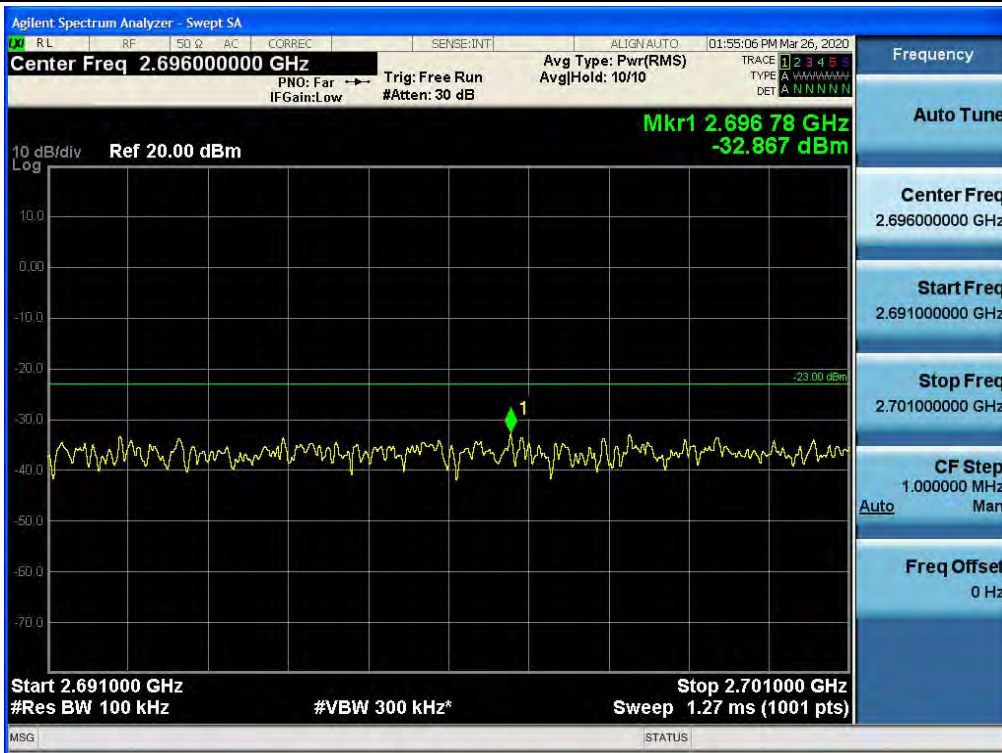

Spurious / BRS/EBS / Uplink / LTE 20 MHz / High / 30 MHz ~ Low Edge-10

Spurious / BRS/EBS / Uplink / LTE 20 MHz / High / Low Edge-10 ~ Low Edge

Spurious / BRS/EBS / Uplink / LTE 20 MHz / High / High Edge ~ High Edge+10

Spurious / BRS/EBS / Uplink / LTE 20 MHz / High / High Edge+10 ~ 10 GHz

Spurious / BRS/EBS / Uplink / LTE 20 MHz / High / 10 GHz ~ 26.5 GHz

Spurious / BRS/EBS / Uplink / 5G NR 80M / Low / 9 kHz ~ 150 kHz

Spurious / BRS/EBS / Uplink / 5G NR 80M / Low / 150 kHz ~ 30 MHz

Spurious / BRS/EBS / Uplink / 5G NR 80M / Low / 30 MHz ~ Low Edge-10

Spurious / BRS/EBS / Uplink / 5G NR 80M / Low / Low Edge-10 ~ Low Edge

Spurious / BRS/EBS / Uplink / 5G NR 80M / Low / High Edge ~ High Edge+10

Spurious / BRS/EBS / Uplink / 5G NR 80M / Low / High Edge+10 ~ 10 GHz

Spurious / BRS/EBS / Uplink / 5G NR 80M / Low / 10 GHz ~ 26.5 GHz