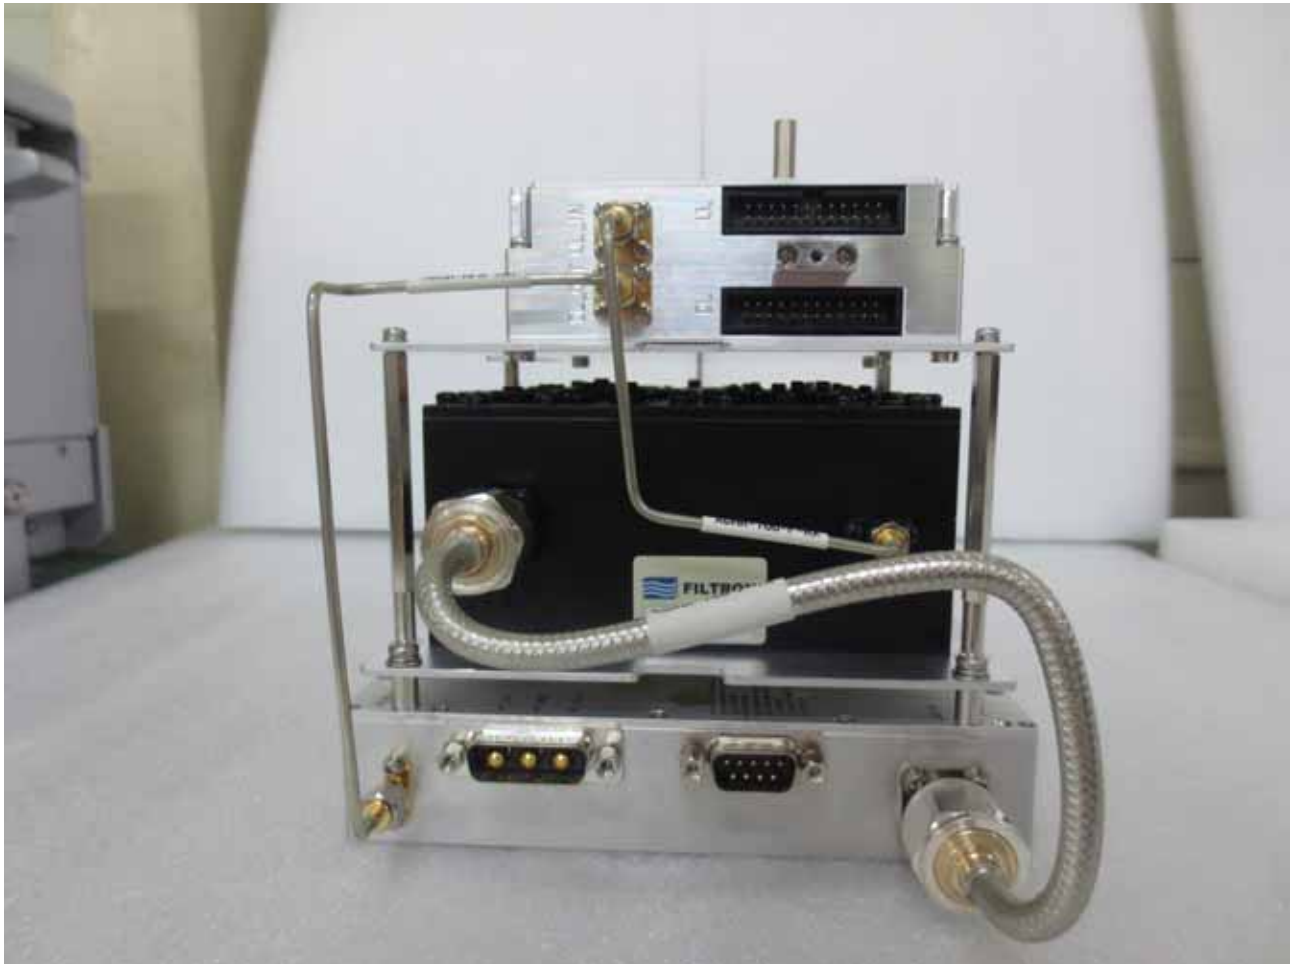

FCC ID : N52-ADX-R-743M

EXTERNAL PHOTOGRAPHS

HCT CO., LTD.

74, Seoicheon-ro 578beon-gil, Majang-myeon, Icheon-si, Gyeonggi-do, Korea
TEL:+82 31 645 6467 FAX:+82 31 645 6401 www.hct.co.kr

■ LTE Module Photo

■ System Photo

(Front)

(Rear)

(Left)

(Right)

(Top Side)

(Bottom Side)