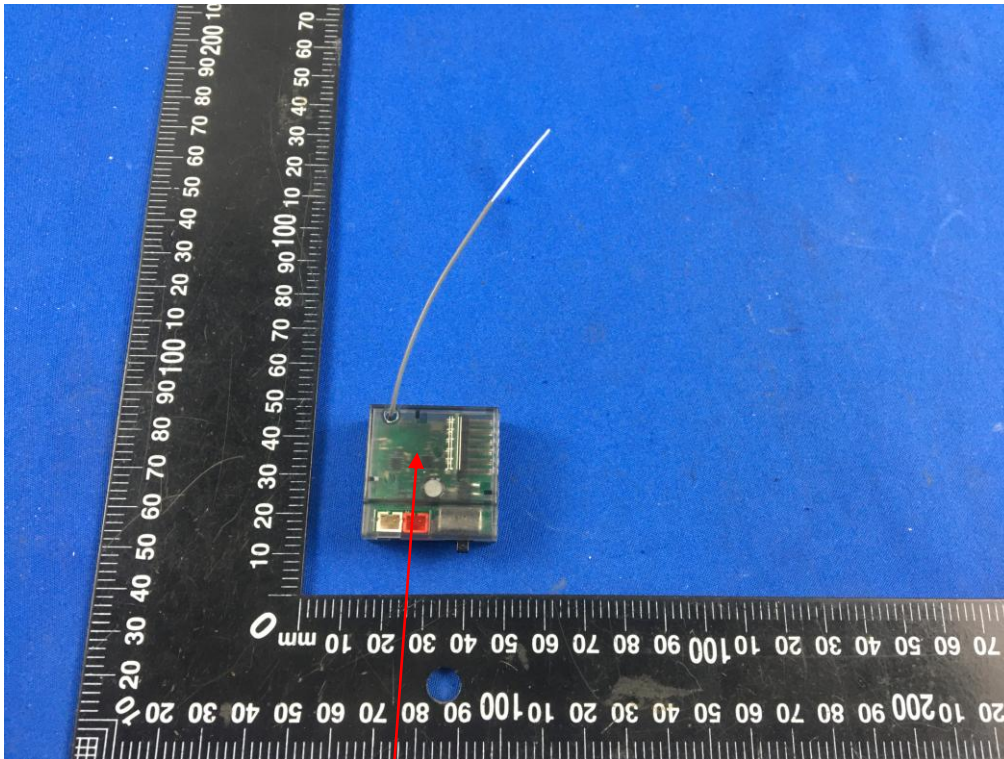

FCC-ID Label Information

1. Label location:

Digital proportional radio control system

Model: VK-R4A

FCC-ID: N4ZVKR4A00

2. FCC ID Label:

N4ZVKR4A00