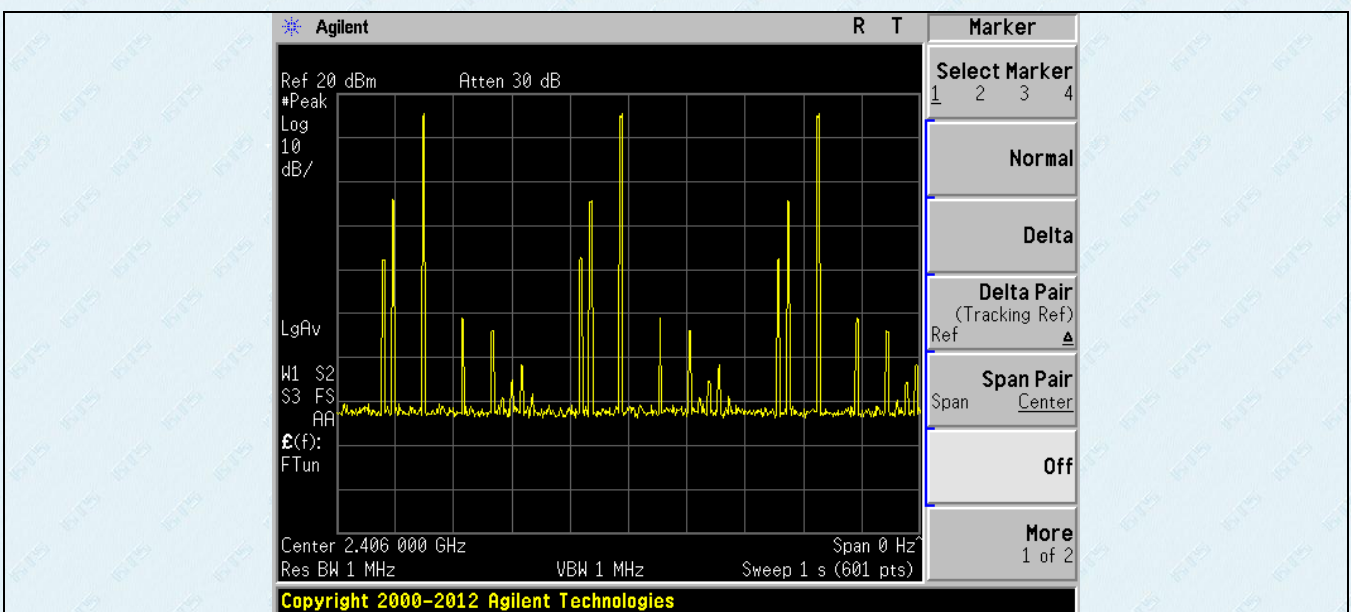

3.2 Test Graph

4. Number of hopping frequencies

4.1 Test Result

Test Mode	TX Type	ANT No.	Num of Hopping Frequencies	Limits	Verdict
1	SISO	1	20	≥15	PASS

4.2 Test Graph

5. Time of Occupancy (Dwell Time)

5.1 Test Result

ANT No.	Test channel	Ton (ms)	Dwell time(ms)	Limit(ms)	Result
1	Lowest	3.075	114.39	400	Pass
	Middle	3.025	112.53	400	Pass
	Highest	3.075	114.39	400	Pass

5.2 Test Graph

6. Unwanted Emissions in Non-restricted Frequency Bands