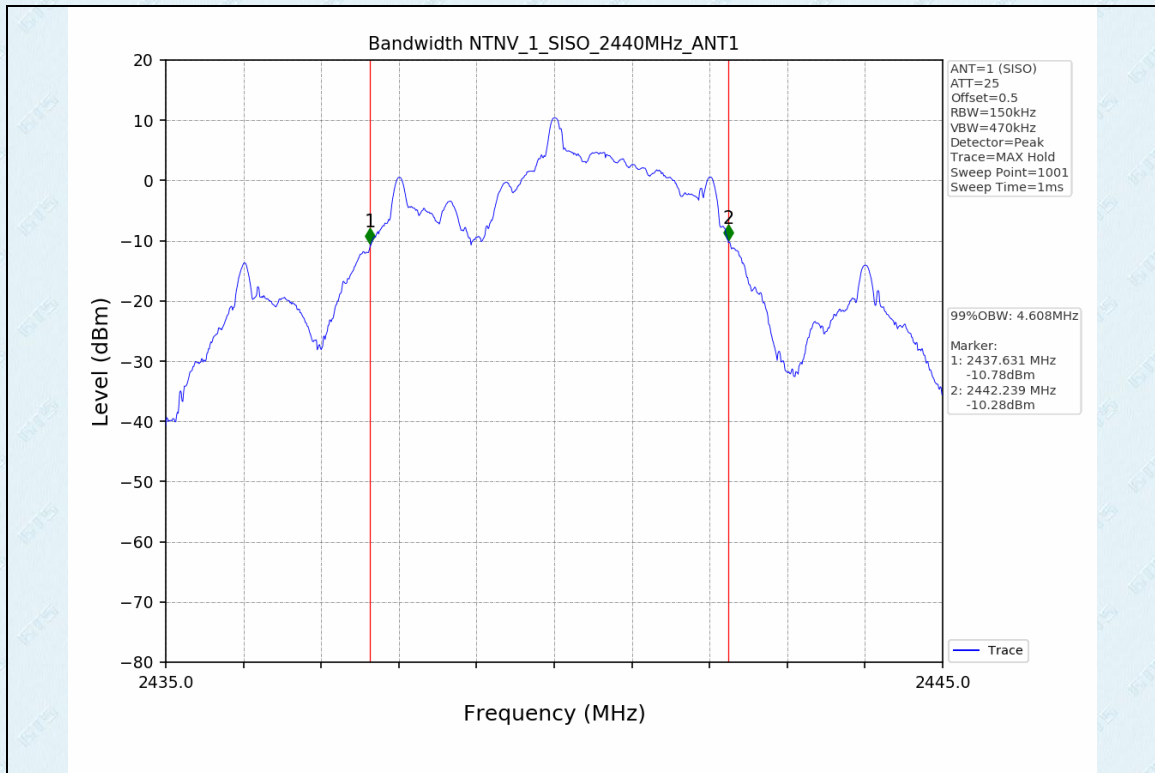

Appendix for 15.247

1. Bandwidth

1.1 Test Result

Test Mode	Frequency (MHz)	TX Type	ANT No.	20dB Bandwidth	Verdict
				Test Result (MHz)	
1	2406	SISO	1	4.556	PASS
	2440	SISO	1	4.554	PASS
	2472	SISO	1	4.559	PASS

Test Mode	Frequency (MHz)	TX Type	ANT No.	99% Occupied Bandwidth	
				Test Result (MHz)	
1	2406	SISO	1	4.603	Only for Report Use
	2440	SISO	1	4.608	Only for Report Use
	2472	SISO	1	4.589	Only for Report Use

1.2 Test Graph - 20dB Bandwidth

1.3 Test Graph - 99% Occupied Bandwidth

2. Maximum Conducted Output Power

2.1 Test Result

Test Mode	Frequency (MHz)	Tx Type	Measured Peak Output Power (dBm)	Limits (dBm)	Verdict
			Ant 1		
1	2406	SISO	12.21	20.97	PASS
	2440	SISO	12.14	20.97	PASS
	2472	SISO	12.28	20.97	PASS