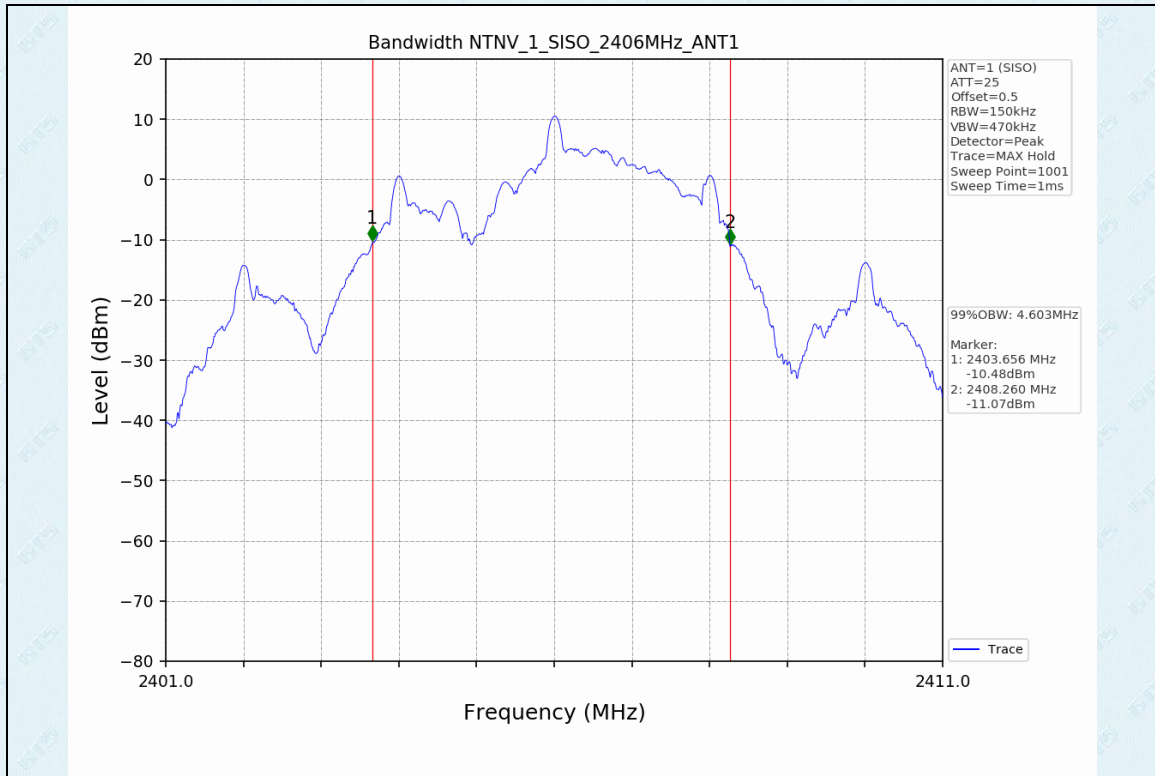

Appendix for 15.247

1. Bandwidth

1.1 Test Result

Test Mode	Frequency (MHz)	TX Type	ANT No.	20dB Bandwidth	Verdict
				Test Result (MHz)	
1	2406	SISO	1	4.556	PASS
	2440	SISO	1	4.554	PASS
	2472	SISO	1	4.559	PASS

Test Mode	Frequency (MHz)	TX Type	ANT No.	99% Occupied Bandwidth	
				Test Result (MHz)	
1	2406	SISO	1	4.603	Only for Report Use
	2440	SISO	1	4.608	Only for Report Use
	2472	SISO	1	4.589	Only for Report Use

1.2 Test Graph - 20dB Bandwidth

1.3 Test Graph - 99% Occupied Bandwidth

2. Maximum Conducted Output Power

2.1 Test Result

Test Mode	Frequency (MHz)	Tx Type	Measured Peak Output Power (dBm)	Limits (dBm)	Verdict
			Ant 1		
1	2406	SISO	12.21	20.97	PASS
	2440	SISO	12.14	20.97	PASS
	2472	SISO	12.28	20.97	PASS