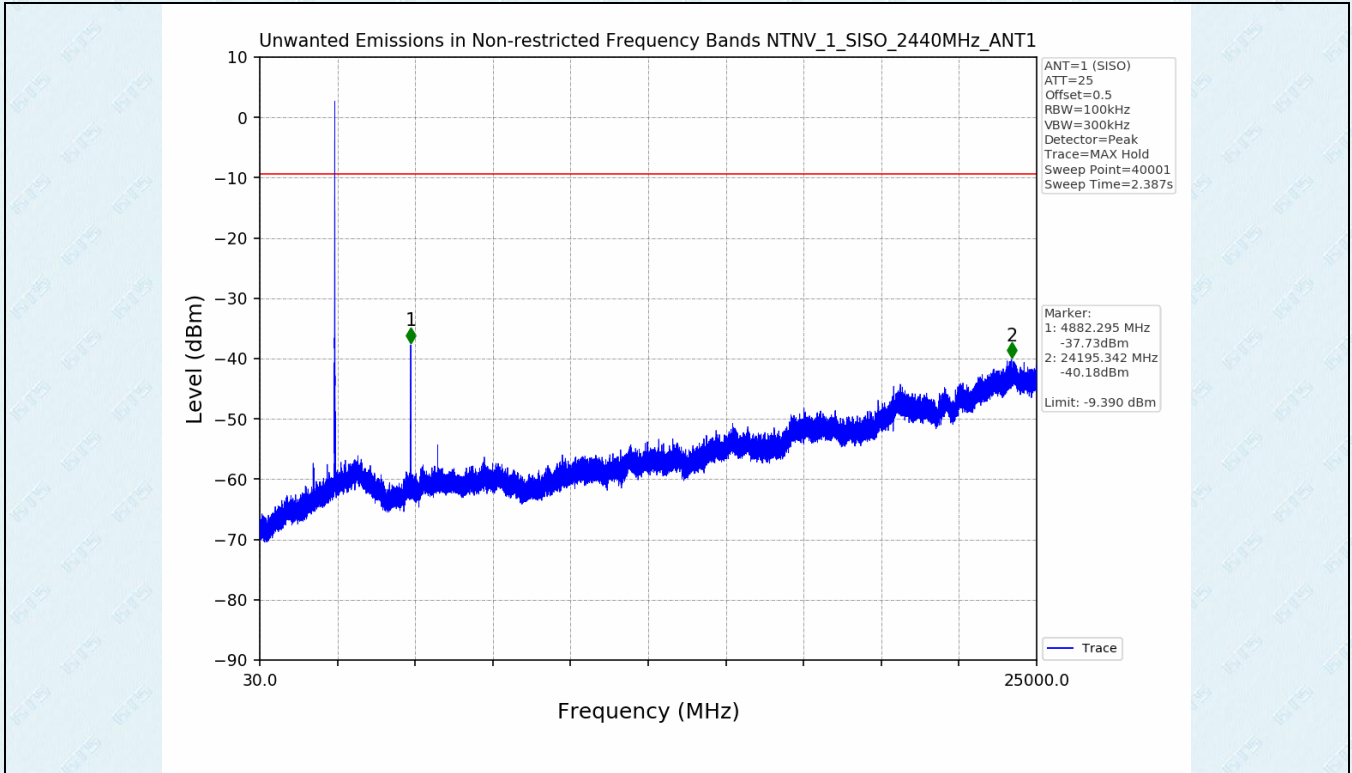

ANT No.	Test channel	Ton (ms)	Dwell time(ms)	Limit(ms)	Result
1	Lowest	3.075	114.39	400	Pass
	Middle	3.025	112.53	400	Pass
	Highest	3.075	114.39	400	Pass

5.2 Test Graph

6. Unwanted Emissions in Non-restricted Frequency Bands

6.1 Test Result

Test Mode	Frequency (MHz)	TX Type	ANT No.	Spurious Conducted Emission (dBm)	Limits (dBm)	Verdict
1	2406	SISO	1	Refer to test graph	-9.39	PASS
	2440	SISO	1	Refer to test graph	-9.39	PASS
	2472	SISO	1	Refer to test graph	-9.39	PASS
	Hopping	SISO	1	Refer to test graph	-9.39	PASS

6.2 Test Graph

---End---