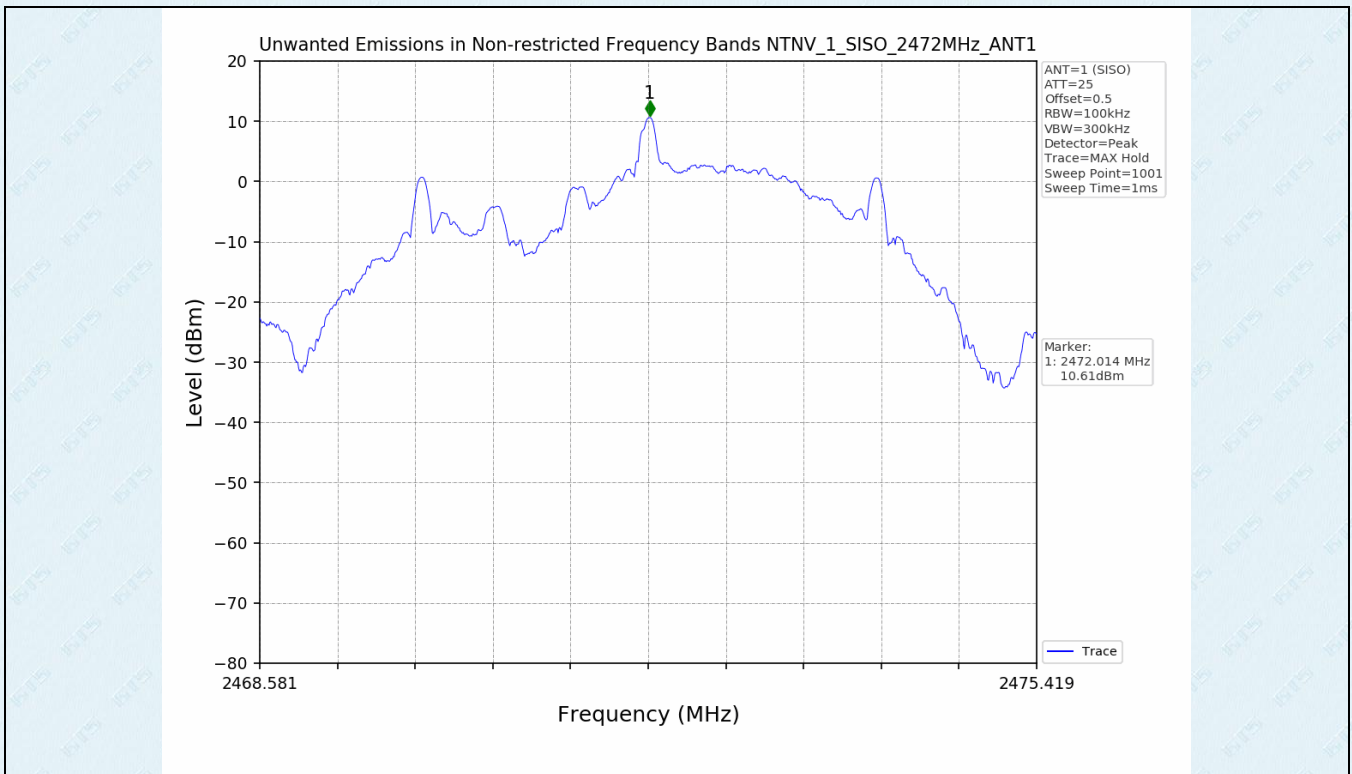

ANT No.	Test channel	Ton (ms)	Dwell time(ms)	Limit(ms)	Result
1	Lowest	3.075	114.39	400	Pass
	Middle	3.025	112.53	400	Pass
	Highest	3.075	114.39	400	Pass

5.2 Test Graph

6. Unwanted Emissions in Non-restricted Frequency Bands

6.1 Test Result

Test Mode	Frequency (MHz)	TX Type	ANT No.	Spurious Conducted Emission (dBm)	Limits (dBm)	Verdict
1	2406	SISO	1	Refer to test graph	-9.39	PASS
	2440	SISO	1	Refer to test graph	-9.39	PASS
	2472	SISO	1	Refer to test graph	-9.39	PASS
	Hopping	SISO	1	Refer to test graph	-9.39	PASS

6.2 Test Graph

---End---