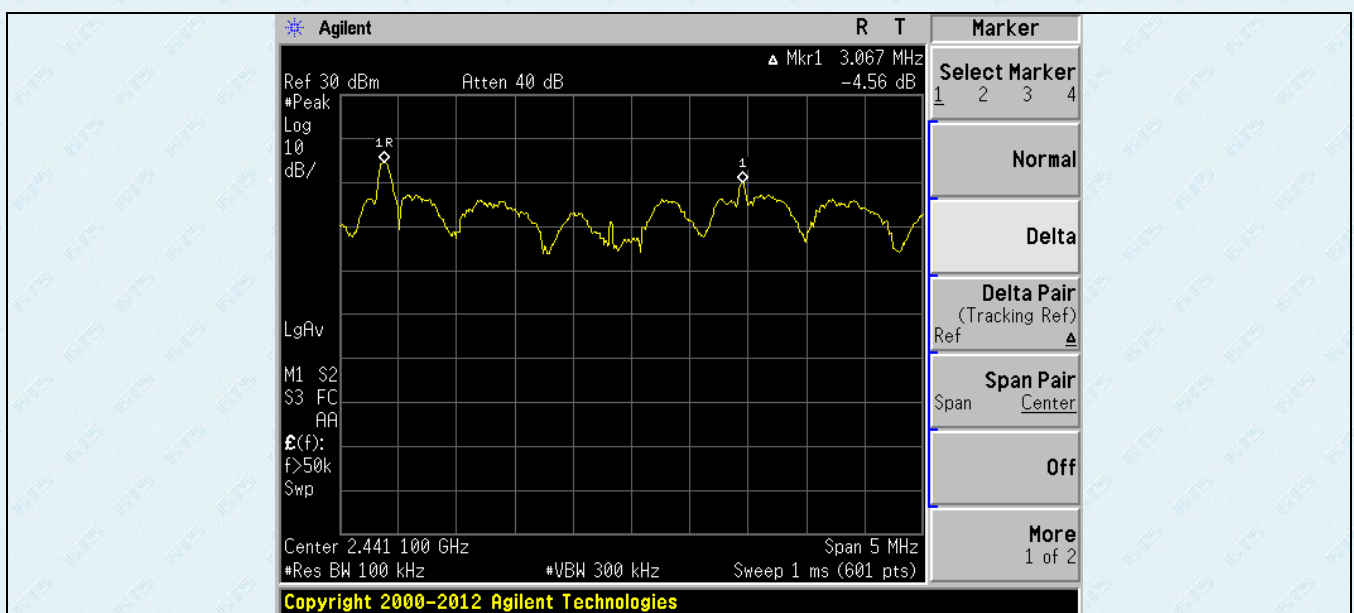

3. Carrier frequency separation

3.1 Test Result

ANT No.	Test channel	Carrier Frequencies Separation (kHz)	Limit (kHz)	Result
1	Lowest	3075	3040	Pass
	Middle	3067	3040	Pass
	Highest	3050	3040	Pass

3.2 Test Graph