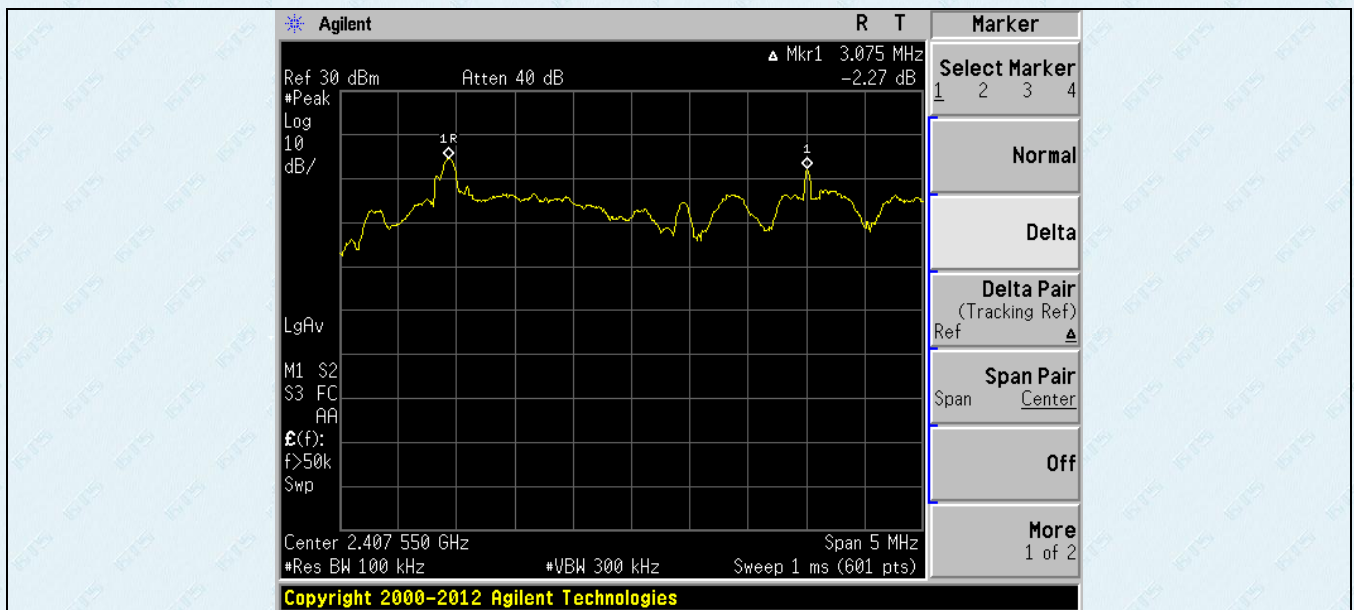

3. Carrier frequency separation

3.1 Test Result

ANT No.	Test channel	Carrier Frequencies Separation (kHz)	Limit (kHz)	Result
1	Lowest	3075	3040	Pass
	Middle	3067	3040	Pass
	Highest	3050	3040	Pass

3.2 Test Graph