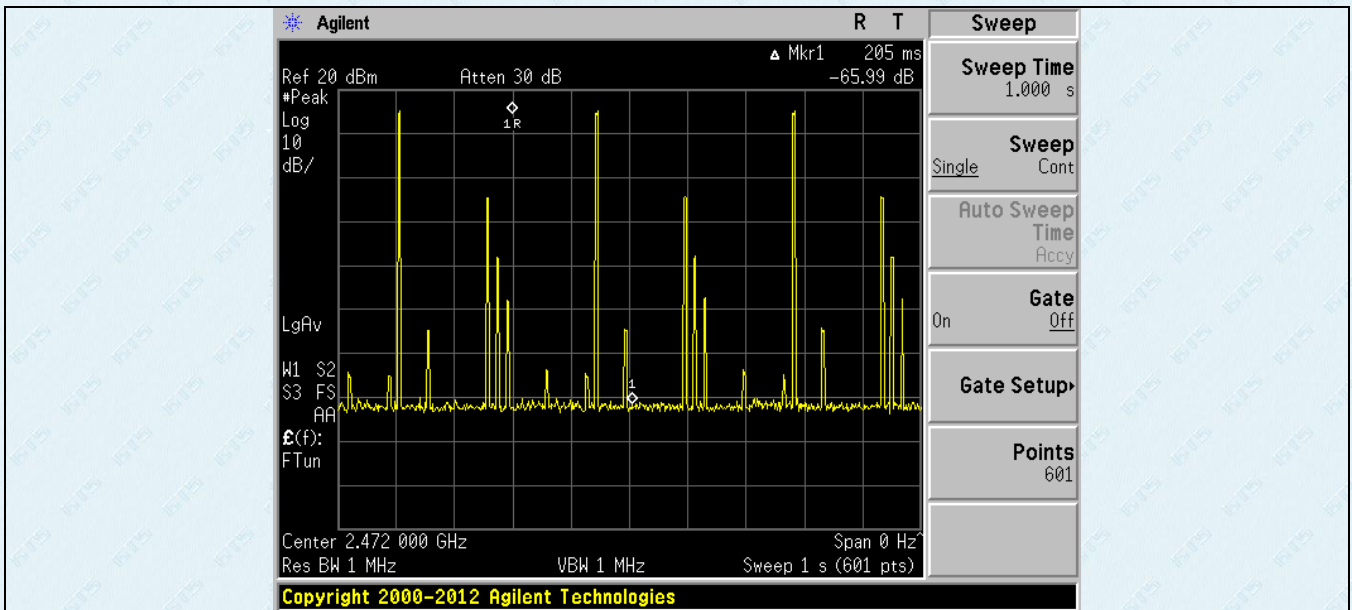

3.2 Test Graph

4. Number of hopping frequencies

4.1 Test Result

Test Mode	TX Type	ANT No.	Num of Hopping Frequencies	Limits	Verdict
1	SISO	1	20	≥15	PASS

4.2 Test Graph

5. Time of Occupancy (Dwell Time)

5.1 Test Result

ANT No.	Test channel	Ton (ms)	Dwell time(ms)	Limit(ms)	Result
1	Lowest	3.075	114.39	400	Pass
	Middle	3.025	112.53	400	Pass
	Highest	3.075	114.39	400	Pass

5.2 Test Graph

6. Unwanted Emissions in Non-restricted Frequency Bands