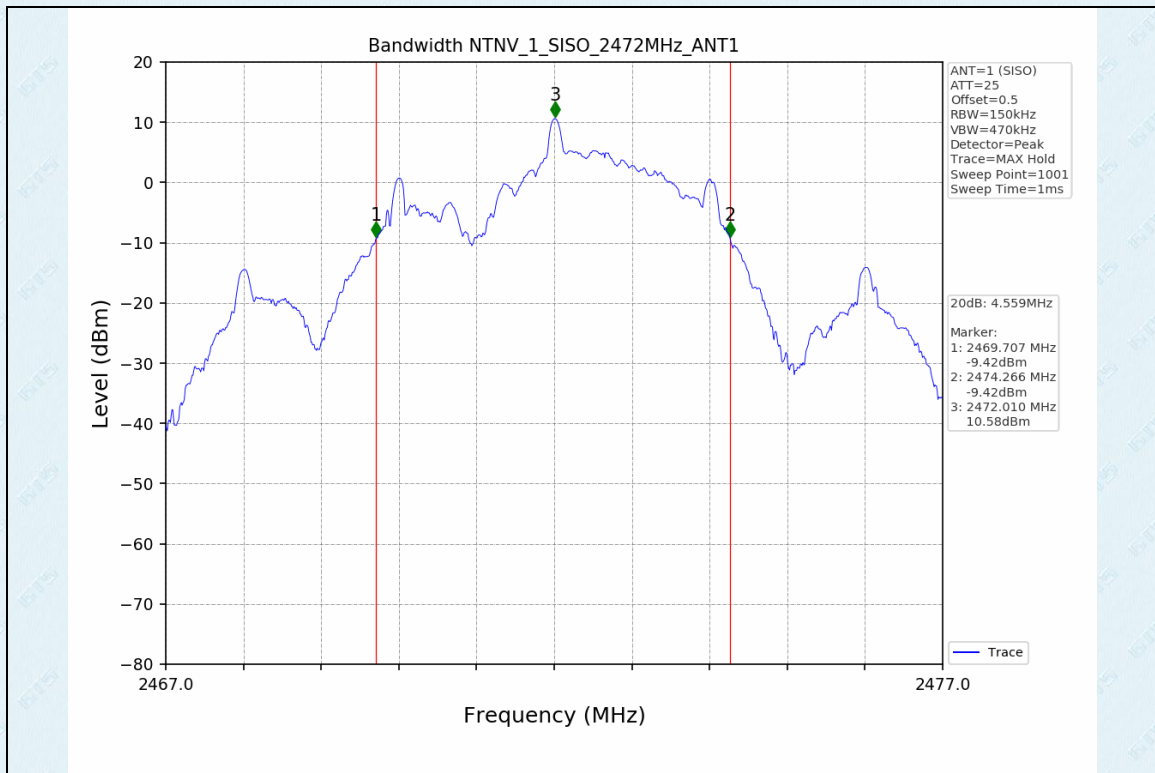

Appendix for 15.247

1. Bandwidth

1.1 Test Result

Test Mode	Frequency (MHz)	TX Type	ANT No.	20dB Bandwidth	Verdict
				Test Result (MHz)	
1	2406	SISO	1	4.556	PASS
	2440	SISO	1	4.554	PASS
	2472	SISO	1	4.559	PASS

Test Mode	Frequency (MHz)	TX Type	ANT No.	99% Occupied Bandwidth	
				Test Result (MHz)	
1	2406	SISO	1	4.603	Only for Report Use
	2440	SISO	1	4.608	Only for Report Use
	2472	SISO	1	4.589	Only for Report Use

1.2 Test Graph - 20dB Bandwidth

1.3 Test Graph - 99% Occupied Bandwidth

2. Maximum Conducted Output Power

2.1 Test Result

Test Mode	Frequency (MHz)	Tx Type	Measured Peak Output Power (dBm)	Limits (dBm)	Verdict
			Ant 1		
1	2406	SISO	12.21	20.97	PASS
	2440	SISO	12.14	20.97	PASS
	2472	SISO	12.28	20.97	PASS

2.2 Test Graph

3. Carrier frequency separation

3.1 Test Result

ANT No.	Test channel	Carrier Frequencies Separation (kHz)	Limit (kHz)	Result
1	Lowest	3075	3040	Pass
	Middle	3067	3040	Pass
	Highest	3050	3040	Pass