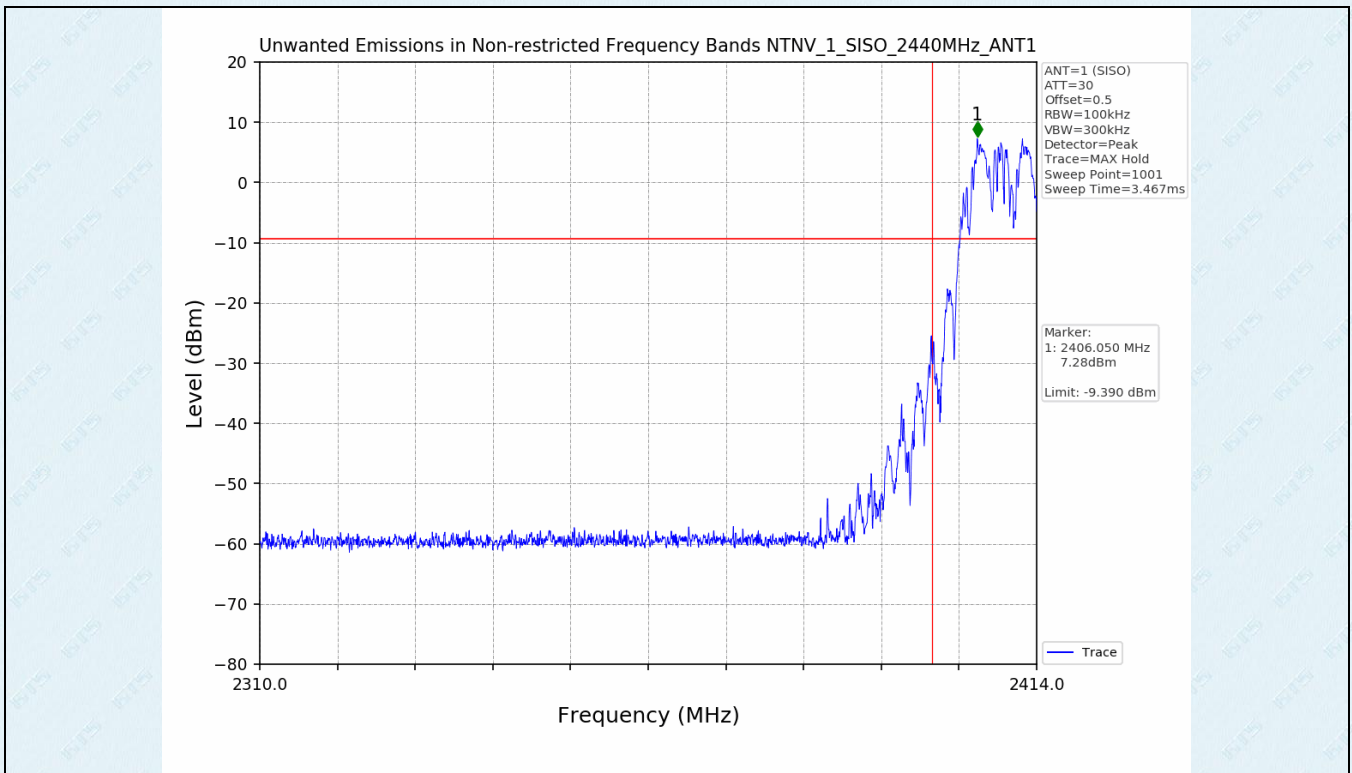

ANT No.	Test channel	Ton (ms)	Dwell time(ms)	Limit(ms)	Result
1	Lowest	3.075	114.39	400	Pass
	Middle	3.025	112.53	400	Pass
	Highest	3.075	114.39	400	Pass

5.2 Test Graph

6. Unwanted Emissions in Non-restricted Frequency Bands

6.1 Test Result

Test Mode	Frequency (MHz)	TX Type	ANT No.	Spurious Conducted Emission (dBm)	Limits (dBm)	Verdict
1	2406	SISO	1	Refer to test graph	-9.39	PASS
	2440	SISO	1	Refer to test graph	-9.39	PASS
	2472	SISO	1	Refer to test graph	-9.39	PASS
	Hopping	SISO	1	Refer to test graph	-9.39	PASS

6.2 Test Graph

---End---