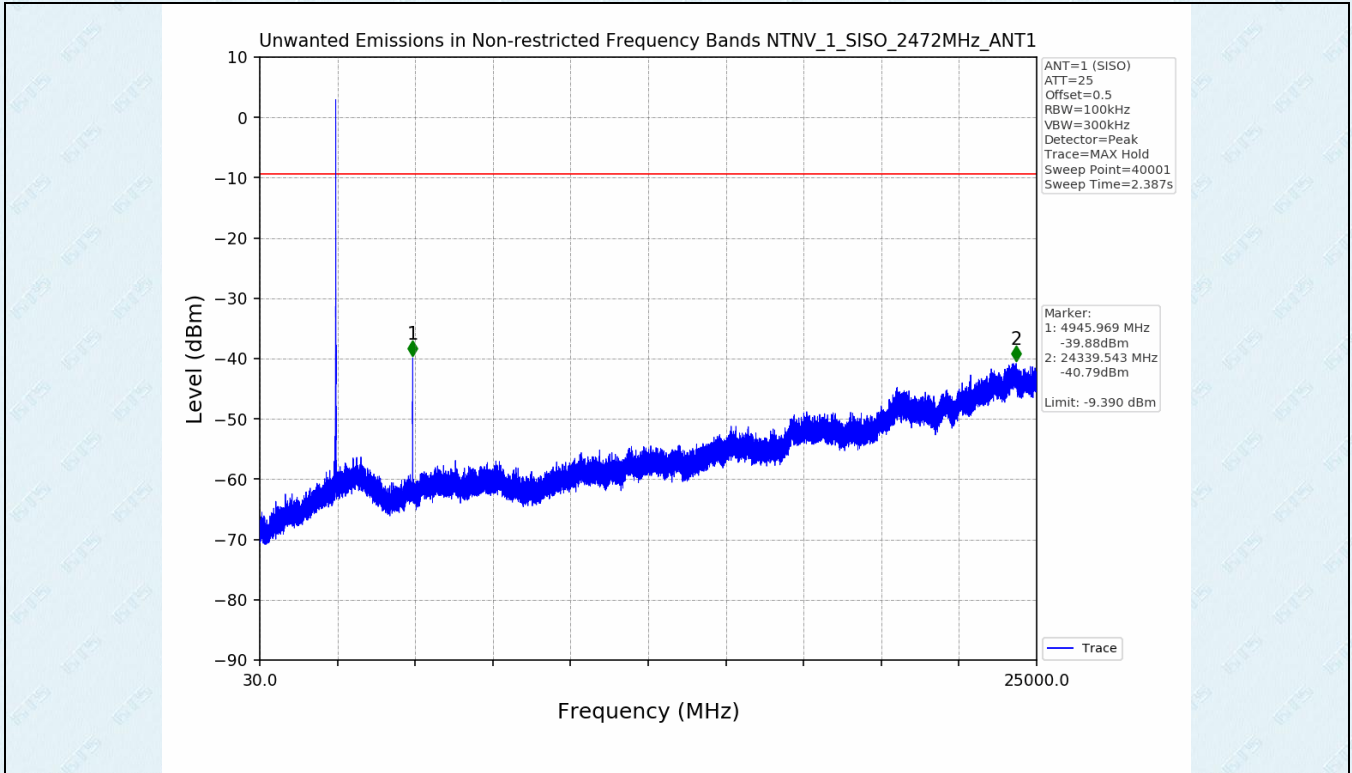

ANT No.	Test channel	Ton (ms)	Dwell time(ms)	Limit(ms)	Result
1	Lowest	3.075	114.39	400	Pass
	Middle	3.025	112.53	400	Pass
	Highest	3.075	114.39	400	Pass

5.2 Test Graph

6. Unwanted Emissions in Non-restricted Frequency Bands

6.1 Test Result

Test Mode	Frequency (MHz)	TX Type	ANT No.	Spurious Conducted Emission (dBm)	Limits (dBm)	Verdict
1	2406	SISO	1	Refer to test graph	-9.39	PASS
	2440	SISO	1	Refer to test graph	-9.39	PASS
	2472	SISO	1	Refer to test graph	-9.39	PASS
	Hopping	SISO	1	Refer to test graph	-9.39	PASS

6.2 Test Graph

---End---