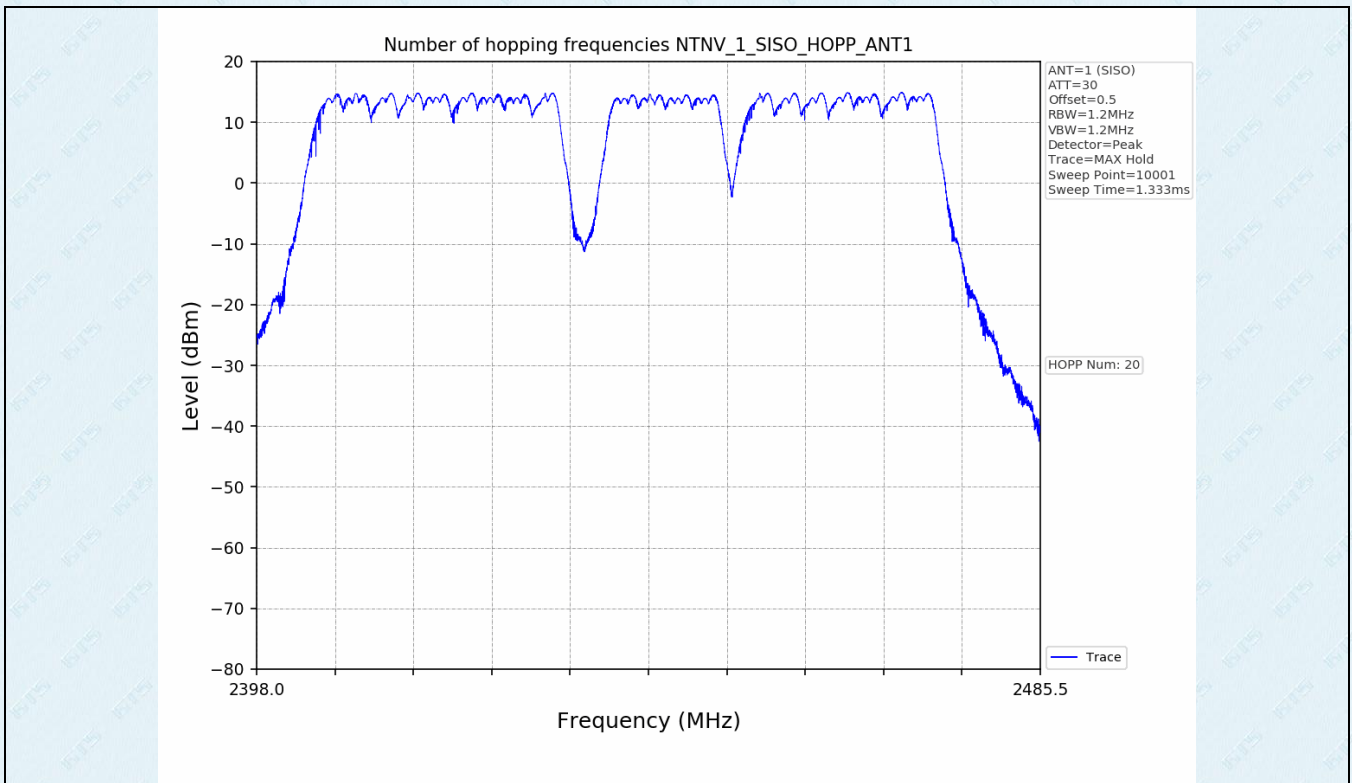

3.2 Test Graph

4. Number of hopping frequencies

4.1 Test Result

Test Mode	TX Type	ANT No.	Num of Hopping Frequencies	Limits	Verdict
1	SISO	1	20	≥15	PASS

4.2 Test Graph

5. Time of Occupancy (Dwell Time)

5.1 Test Result

ANT No.	Test channel	Ton (ms)	Dwell time(ms)	Limit(ms)	Result
1	Lowest	3.075	114.39	400	Pass
	Middle	3.025	112.53	400	Pass
	Highest	3.075	114.39	400	Pass

5.2 Test Graph

6. Unwanted Emissions in Non-restricted Frequency Bands