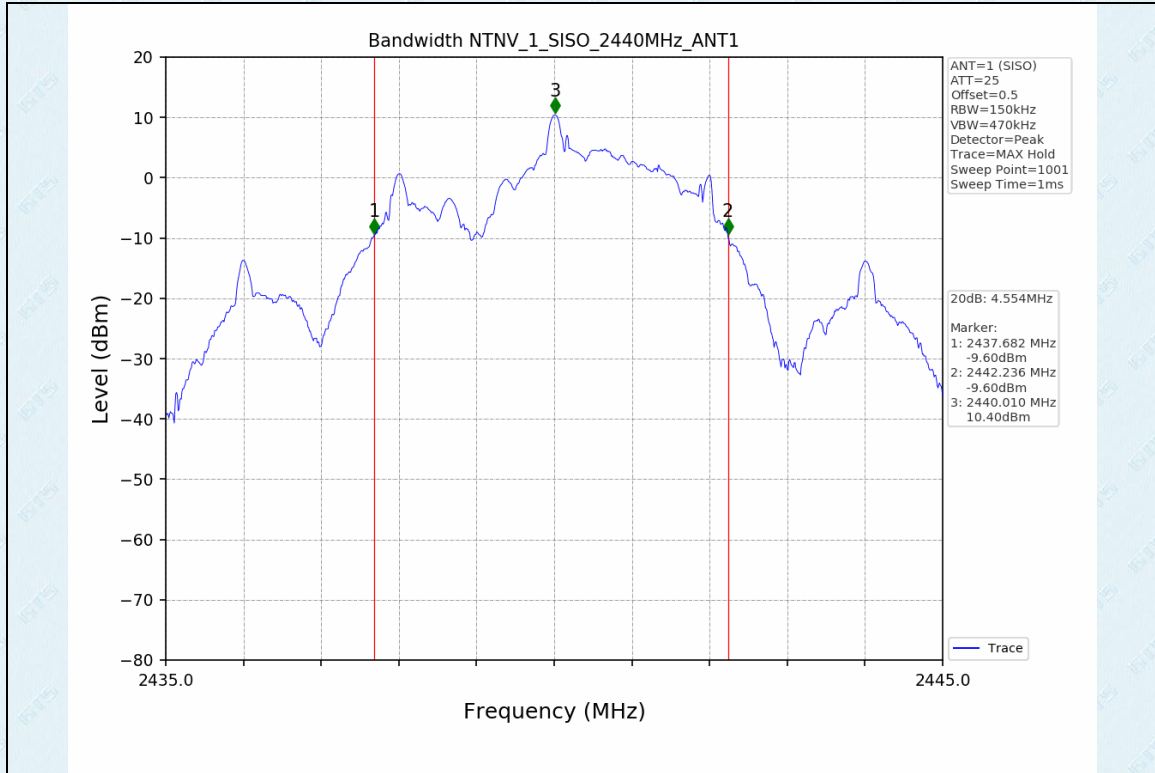

Appendix for 15.247

1. Bandwidth

1.1 Test Result

Test Mode	Frequency (MHz)	TX Type	ANT No.	20dB Bandwidth	Verdict
				Test Result (MHz)	
1	2406	SISO	1	4.556	PASS
	2440	SISO	1	4.554	PASS
	2472	SISO	1	4.559	PASS

Test Mode	Frequency (MHz)	TX Type	ANT No.	99% Occupied Bandwidth	
				Test Result (MHz)	
1	2406	SISO	1	4.603	Only for Report Use
	2440	SISO	1	4.608	Only for Report Use
	2472	SISO	1	4.589	Only for Report Use

1.2 Test Graph - 20dB Bandwidth

1.3 Test Graph - 99% Occupied Bandwidth

2. Maximum Conducted Output Power

2.1 Test Result

Test Mode	Frequency (MHz)	Tx Type	Measured Peak Output Power (dBm)	Limits (dBm)	Verdict
			Ant 1		
1	2406	SISO	12.21	20.97	PASS
	2440	SISO	12.14	20.97	PASS
	2472	SISO	12.28	20.97	PASS