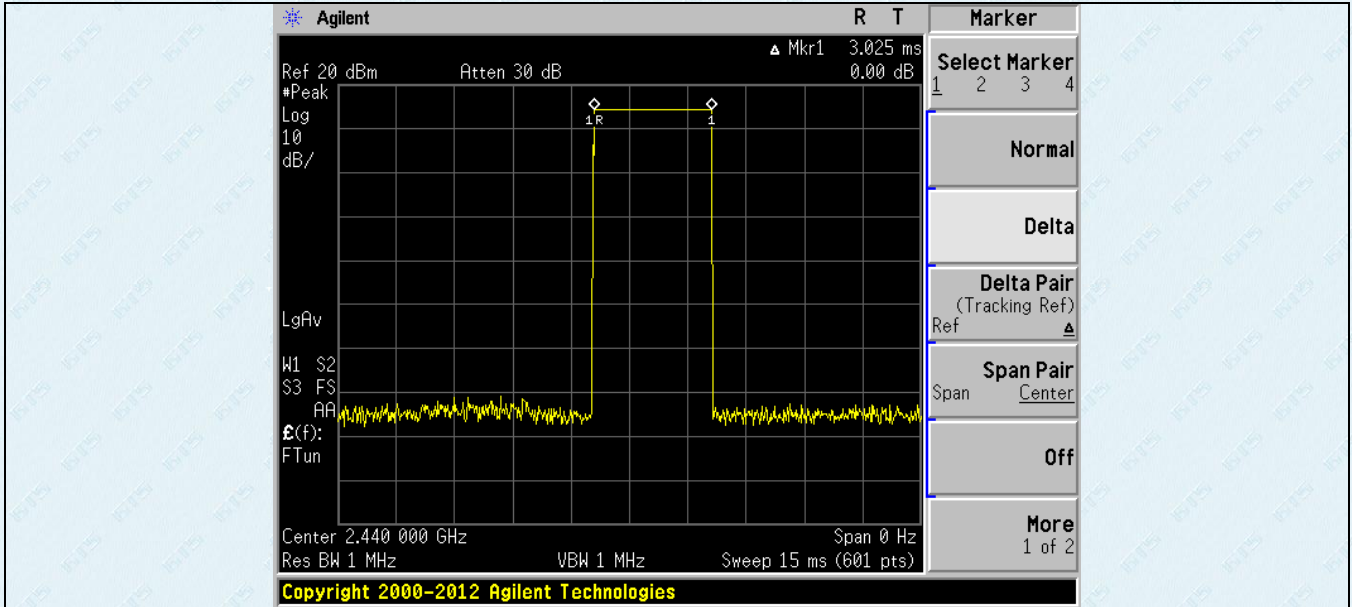

3.2 Test Graph

4. Number of hopping frequencies

4.1 Test Result

Test Mode	TX Type	ANT No.	Num of Hopping Frequencies	Limits	Verdict
1	SISO	1	20	≥15	PASS

4.2 Test Graph

5. Time of Occupancy (Dwell Time)

5.1 Test Result

ANT No.	Test channel	Ton (ms)	Dwell time(ms)	Limit(ms)	Result
1	Lowest	3.075	114.39	400	Pass
	Middle	3.025	112.53	400	Pass
	Highest	3.075	114.39	400	Pass

5.2 Test Graph

6. Unwanted Emissions in Non-restricted Frequency Bands