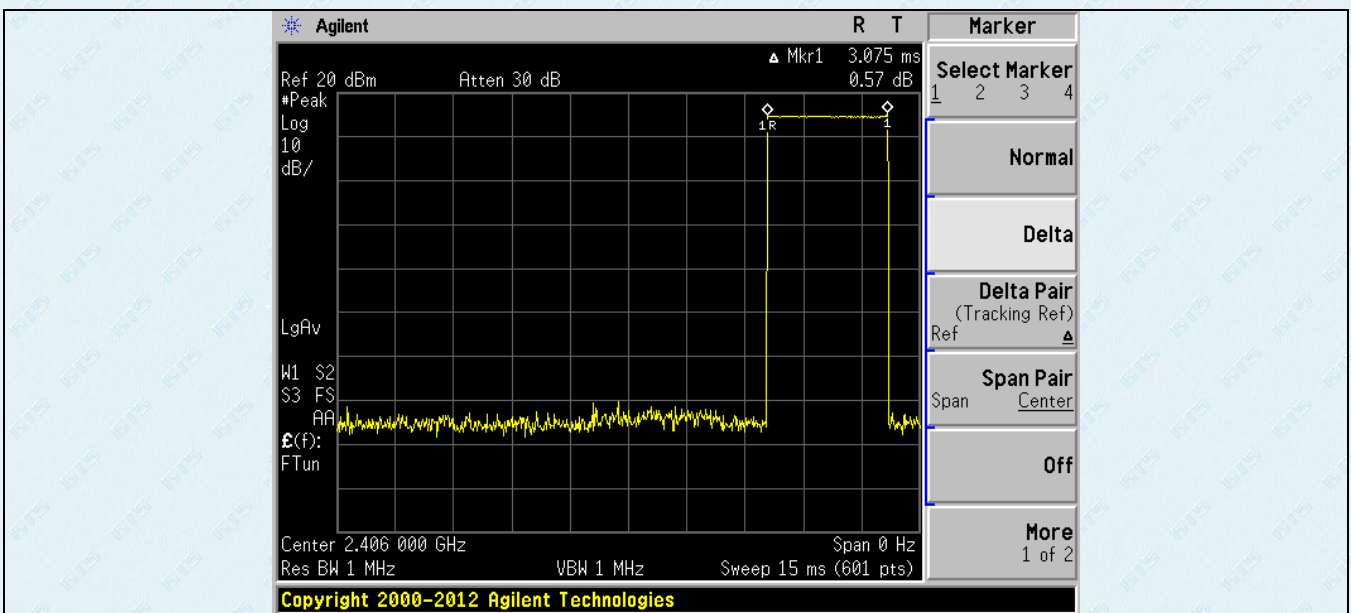

3.2 Test Graph

4. Number of hopping frequencies

4.1 Test Result

Test Mode	TX Type	ANT No.	Num of Hopping Frequencies	Limits	Verdict
1	SISO	1	20	≥15	PASS

4.2 Test Graph

5. Time of Occupancy (Dwell Time)

5.1 Test Result

ANT No.	Test channel	Ton (ms)	Dwell time(ms)	Limit(ms)	Result
1	Lowest	3.075	114.39	400	Pass
	Middle	3.025	112.53	400	Pass
	Highest	3.075	114.39	400	Pass

5.2 Test Graph

6. Unwanted Emissions in Non-restricted Frequency Bands