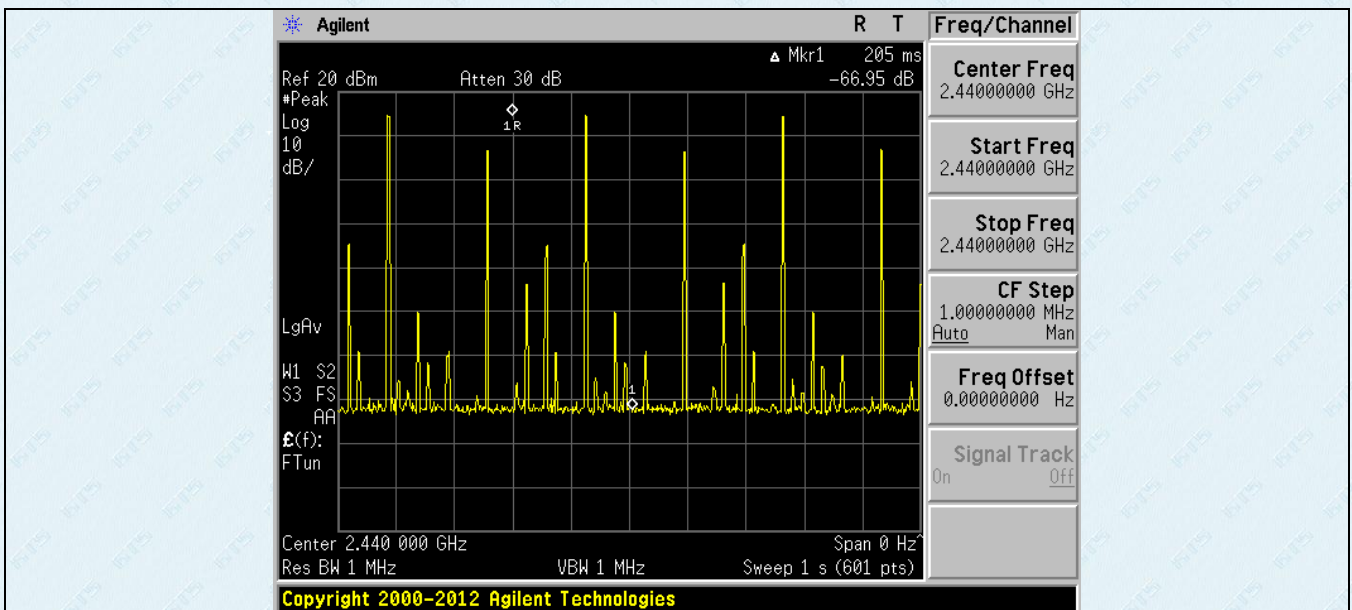

ANT No.	Test channel	Ton (ms)	Dwell time(ms)	Limit(ms)	Result
1	Lowest	3.075	114.39	400	Pass
	Middle	3.025	112.53	400	Pass
	Highest	3.075	114.39	400	Pass

5.2 Test Graph

6. Unwanted Emissions in Non-restricted Frequency Bands