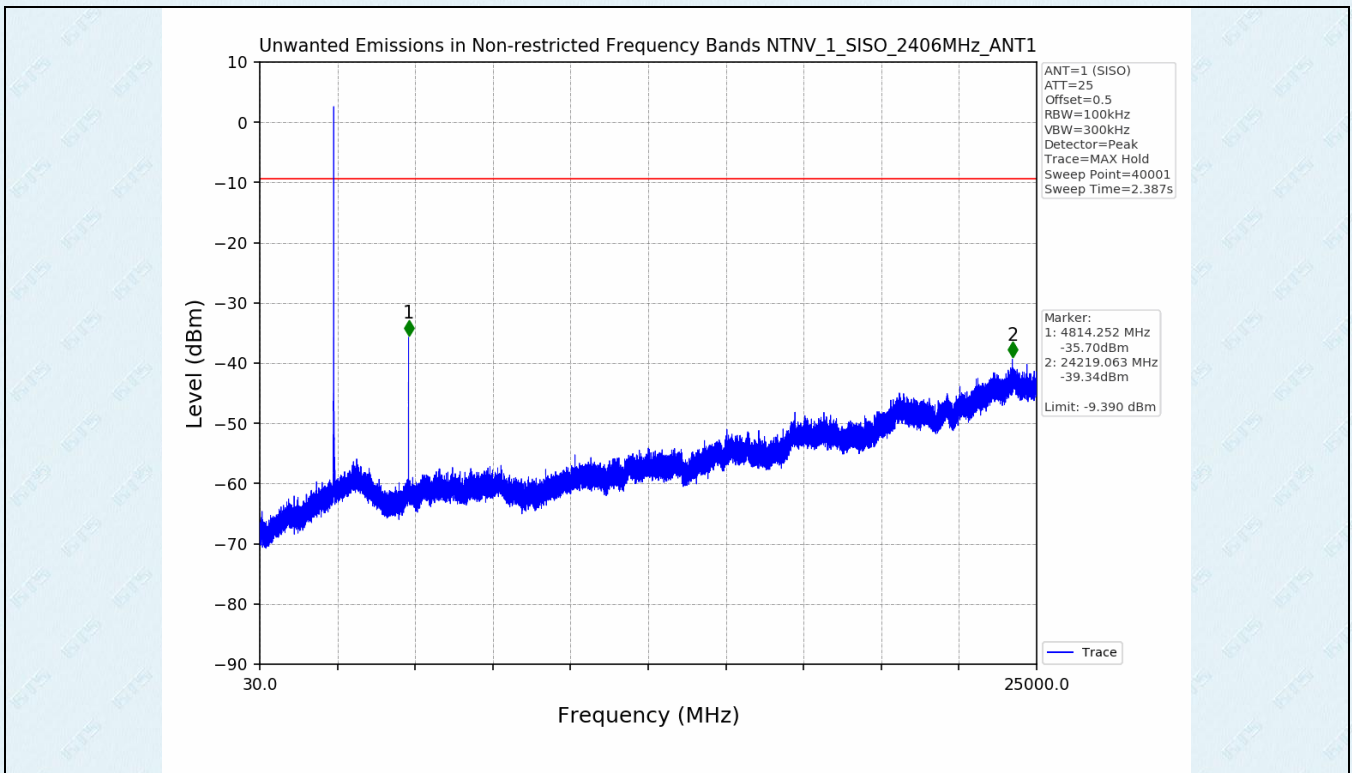

ANT No.	Test channel	Ton (ms)	Dwell time(ms)	Limit(ms)	Result
1	Lowest	3.075	114.39	400	Pass
	Middle	3.025	112.53	400	Pass
	Highest	3.075	114.39	400	Pass

5.2 Test Graph

6. Unwanted Emissions in Non-restricted Frequency Bands

6.1 Test Result

Test Mode	Frequency (MHz)	TX Type	ANT No.	Spurious Conducted Emission (dBm)	Limits (dBm)	Verdict
1	2406	SISO	1	Refer to test graph	-9.39	PASS
	2440	SISO	1	Refer to test graph	-9.39	PASS
	2472	SISO	1	Refer to test graph	-9.39	PASS
	Hopping	SISO	1	Refer to test graph	-9.39	PASS

6.2 Test Graph

---End---