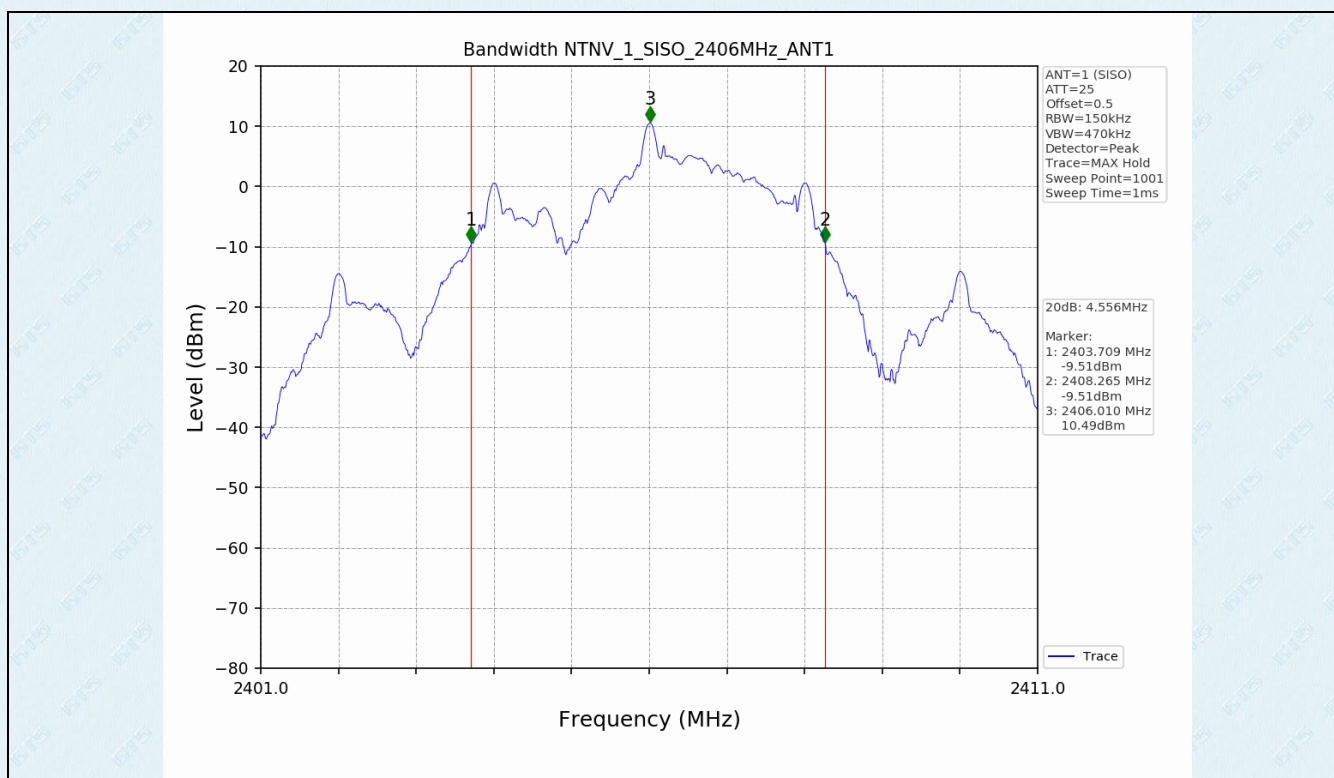

Appendix for 15.247

1. Bandwidth

1.1 Test Result

Test Mode	Frequency (MHz)	TX Type	ANT No.	20dB Bandwidth	Verdict
				Test Result (MHz)	
1	2406	SISO	1	4.556	PASS
	2440	SISO	1	4.554	PASS
	2472	SISO	1	4.559	PASS

Test Mode	Frequency (MHz)	TX Type	ANT No.	99% Occupied Bandwidth	
				Test Result (MHz)	
1	2406	SISO	1	4.603	Only for Report Use
	2440	SISO	1	4.608	Only for Report Use
	2472	SISO	1	4.589	Only for Report Use

1.2 Test Graph - 20dB Bandwidth

1.3 Test Graph - 99% Occupied Bandwidth

2. Maximum Conducted Output Power

2.1 Test Result

Test Mode	Frequency (MHz)	Tx Type	Measured Peak Output Power (dBm)	Limits (dBm)	Verdict
			Ant 1		
1	2406	SISO	12.21	20.97	PASS
	2440	SISO	12.14	20.97	PASS
	2472	SISO	12.28	20.97	PASS