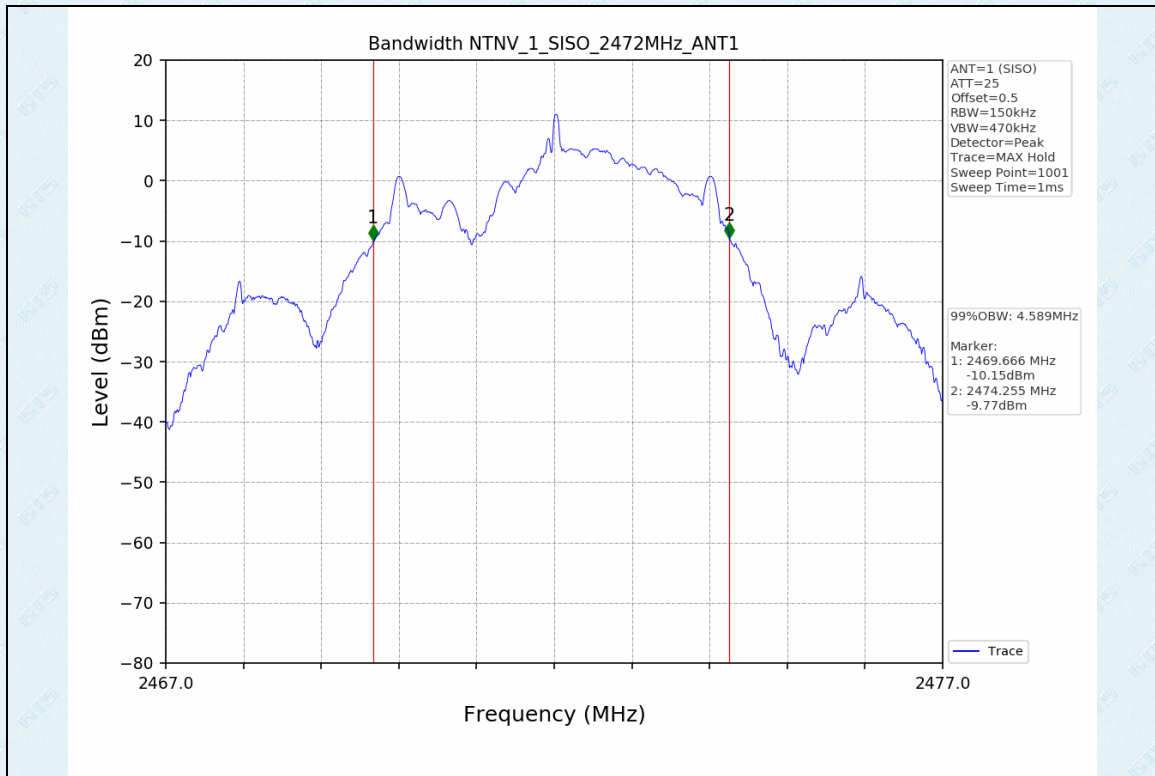

Test Mode	Frequency (MHz)	TX Type	ANT No.	99% Occupied Bandwidth	
				Test Result (MHz)	
1	2406	SISO	1	4.603	Only for Report Use
	2440	SISO	1	4.608	Only for Report Use
	2472	SISO	1	4.589	Only for Report Use

1.2 Test Graph - 20dB Bandwidth

1.3 Test Graph - 99% Occupied Bandwidth

2. Maximum Conducted Output Power

2.1 Test Result

Test Mode	Frequency (MHz)	Tx Type	Measured Peak Output Power (dBm)	Limits (dBm)	Verdict
			Ant 1		
1	2406	SISO	12.21	20.97	PASS
	2440	SISO	12.14	20.97	PASS
	2472	SISO	12.28	20.97	PASS