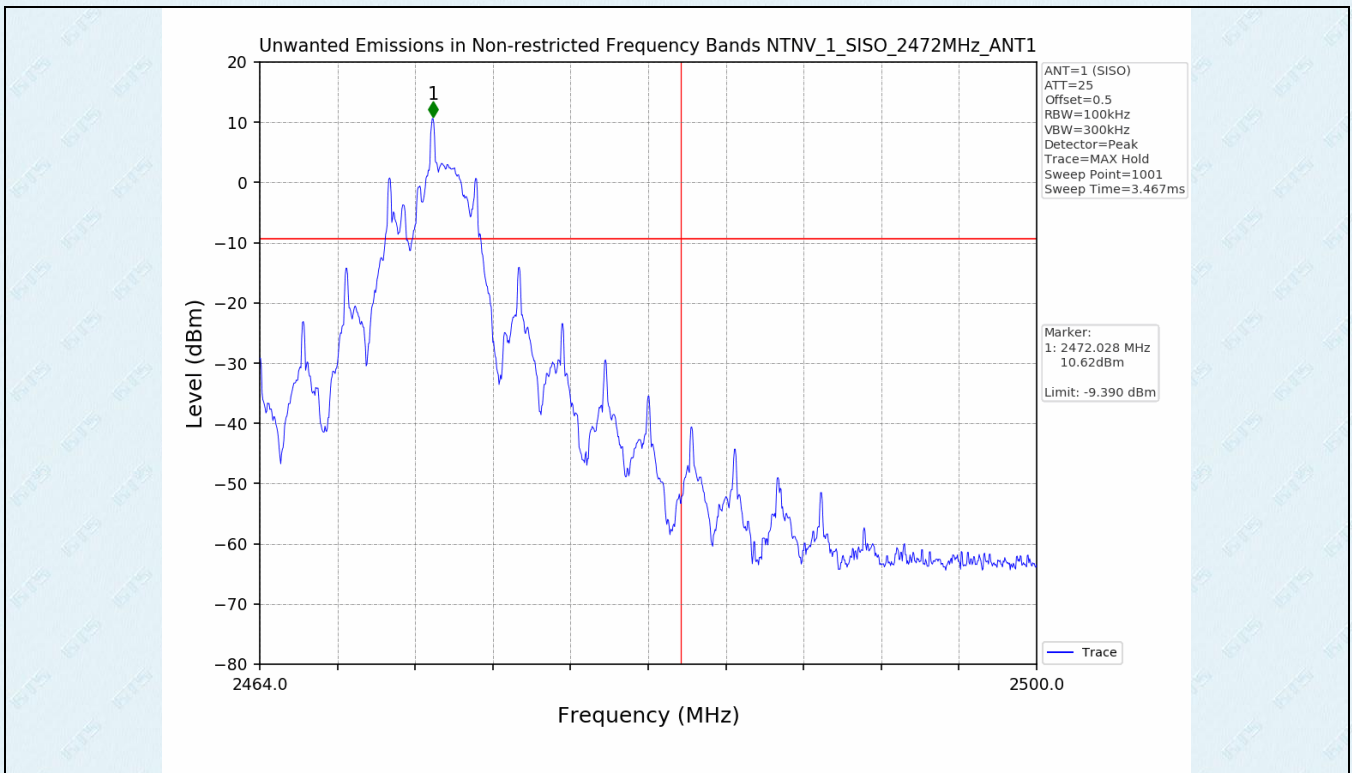

ANT No.	Test channel	Ton (ms)	Dwell time(ms)	Limit(ms)	Result
1	Lowest	3.075	114.39	400	Pass
	Middle	3.025	112.53	400	Pass
	Highest	3.075	114.39	400	Pass

5.2 Test Graph

6. Unwanted Emissions in Non-restricted Frequency Bands

6.1 Test Result

Test Mode	Frequency (MHz)	TX Type	ANT No.	Spurious Conducted Emission (dBm)	Limits (dBm)	Verdict
1	2406	SISO	1	Refer to test graph	-9.39	PASS
	2440	SISO	1	Refer to test graph	-9.39	PASS
	2472	SISO	1	Refer to test graph	-9.39	PASS
	Hopping	SISO	1	Refer to test graph	-9.39	PASS

6.2 Test Graph

---End---