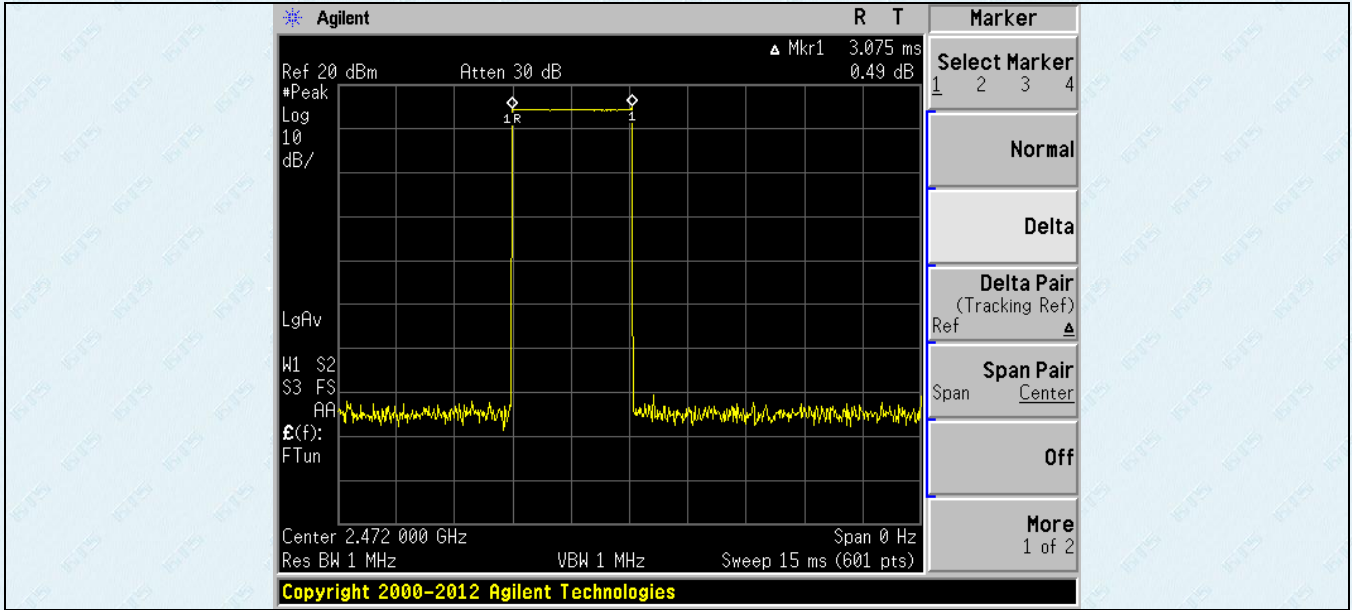

ANT No.	Test channel	Ton (ms)	Dwell time(ms)	Limit(ms)	Result
1	Lowest	3.075	114.39	400	Pass
	Middle	3.025	112.53	400	Pass
	Highest	3.075	114.39	400	Pass

5.2 Test Graph

6. Unwanted Emissions in Non-restricted Frequency Bands