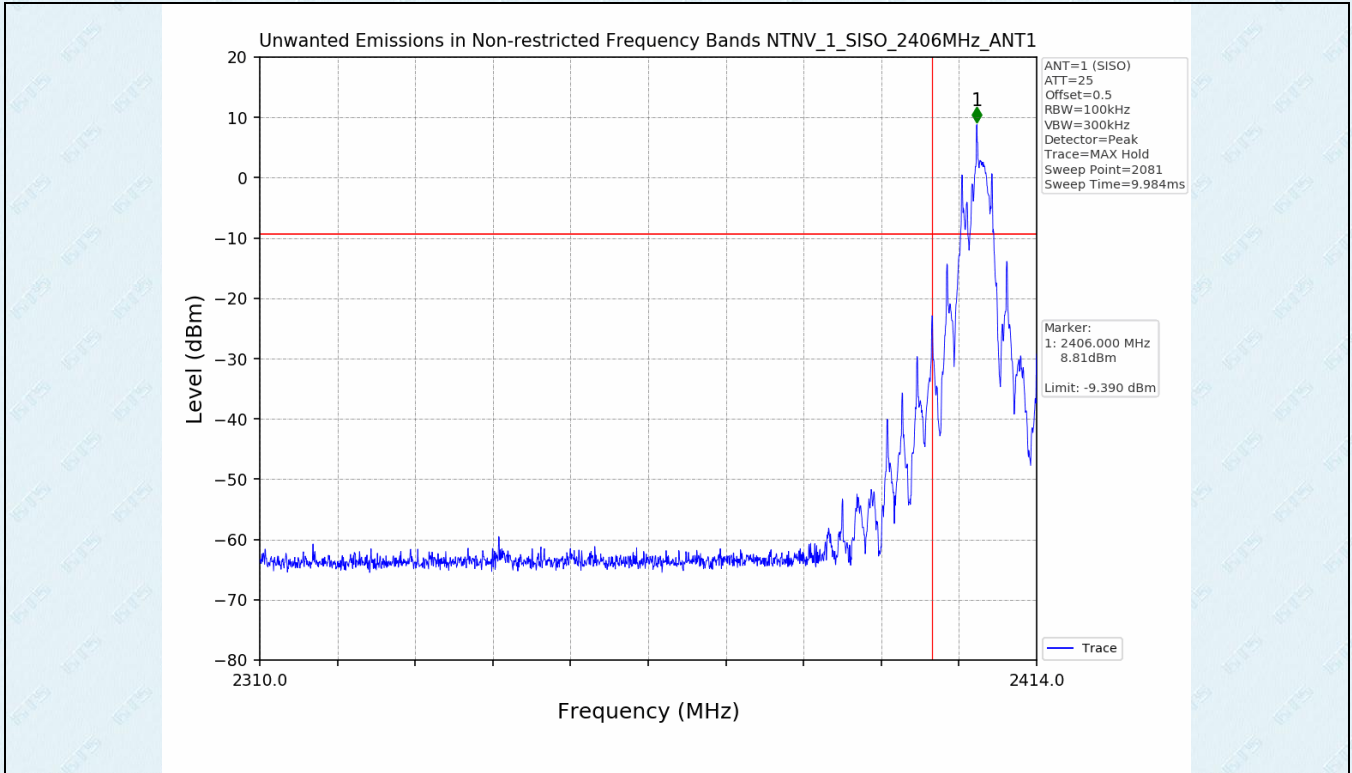

ANT No.	Test channel	Ton (ms)	Dwell time(ms)	Limit(ms)	Result
1	Lowest	3.075	114.39	400	Pass
	Middle	3.025	112.53	400	Pass
	Highest	3.075	114.39	400	Pass

5.2 Test Graph

6. Unwanted Emissions in Non-restricted Frequency Bands

6.1 Test Result

Test Mode	Frequency (MHz)	TX Type	ANT No.	Spurious Conducted Emission (dBm)	Limits (dBm)	Verdict
1	2406	SISO	1	Refer to test graph	-9.39	PASS
	2440	SISO	1	Refer to test graph	-9.39	PASS
	2472	SISO	1	Refer to test graph	-9.39	PASS
	Hopping	SISO	1	Refer to test graph	-9.39	PASS

6.2 Test Graph

---End---