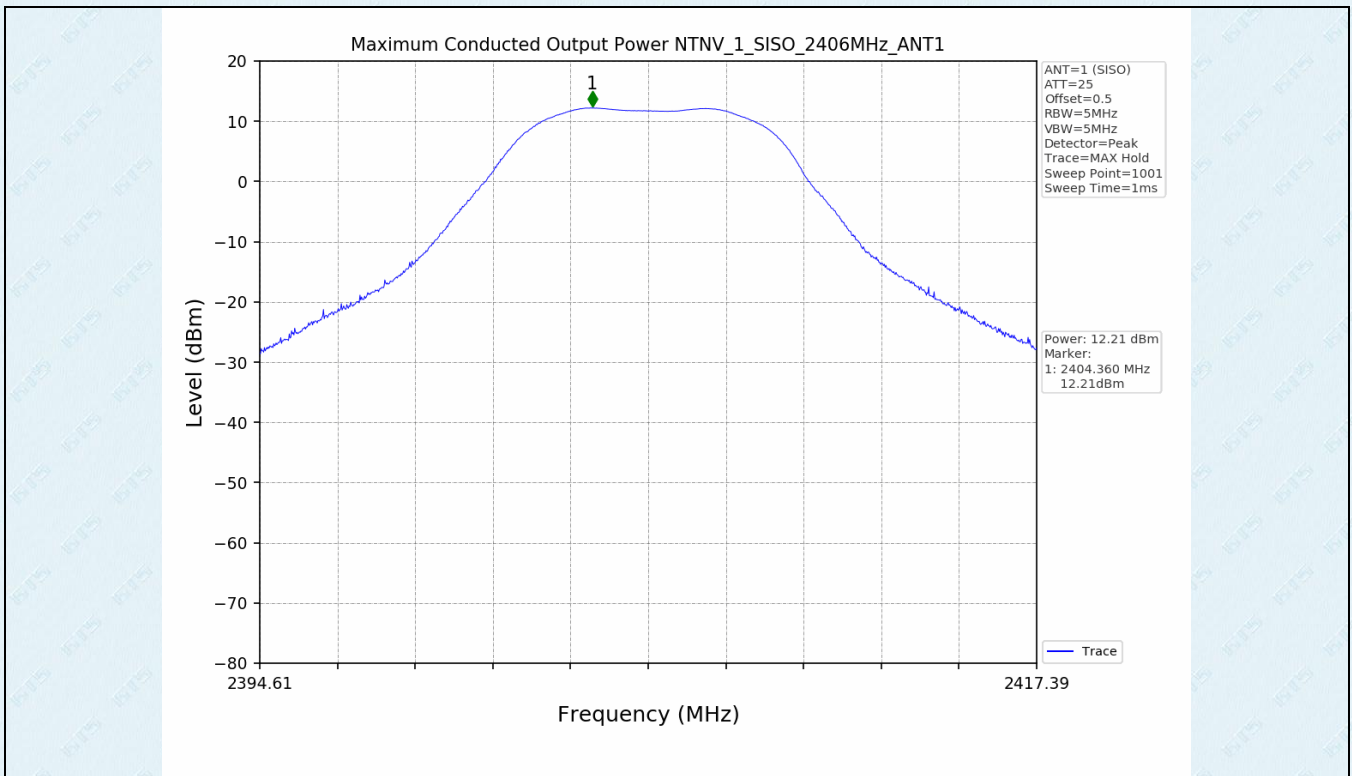

2. Maximum Conducted Output Power

2.1 Test Result

Test Mode	Frequency (MHz)	Tx Type	Measured Peak Output Power (dBm)	Limits (dBm)	Verdict
			Ant 1		
1	2406	SISO	12.21	20.97	PASS
	2440	SISO	12.14	20.97	PASS
	2472	SISO	12.28	20.97	PASS

2.2 Test Graph