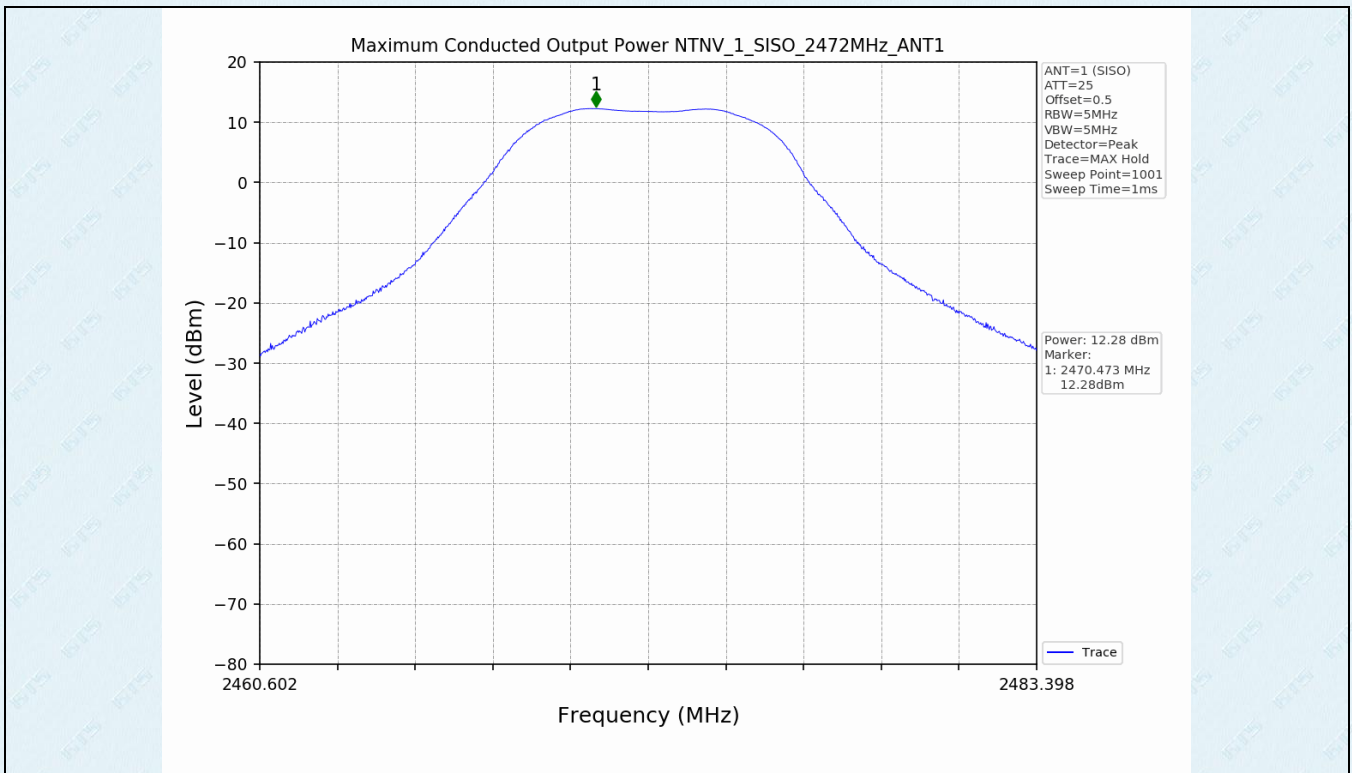

1.2 Test Graph - 20dB Bandwidth

1.3 Test Graph - 99% Occupied Bandwidth

2. Maximum Conducted Output Power

2.1 Test Result

Test Mode	Frequency (MHz)	Tx Type	Measured Peak Output Power (dBm)	Limits (dBm)	Verdict
			Ant 1		
1	2406	SISO	12.21	20.97	PASS
	2440	SISO	12.14	20.97	PASS
	2472	SISO	12.28	20.97	PASS

2.2 Test Graph

3. Carrier frequency separation

3.1 Test Result

ANT No.	Test channel	Carrier Frequencies Separation (kHz)	Limit (kHz)	Result
1	Lowest	3075	3040	Pass
	Middle	3067	3040	Pass
	Highest	3050	3040	Pass