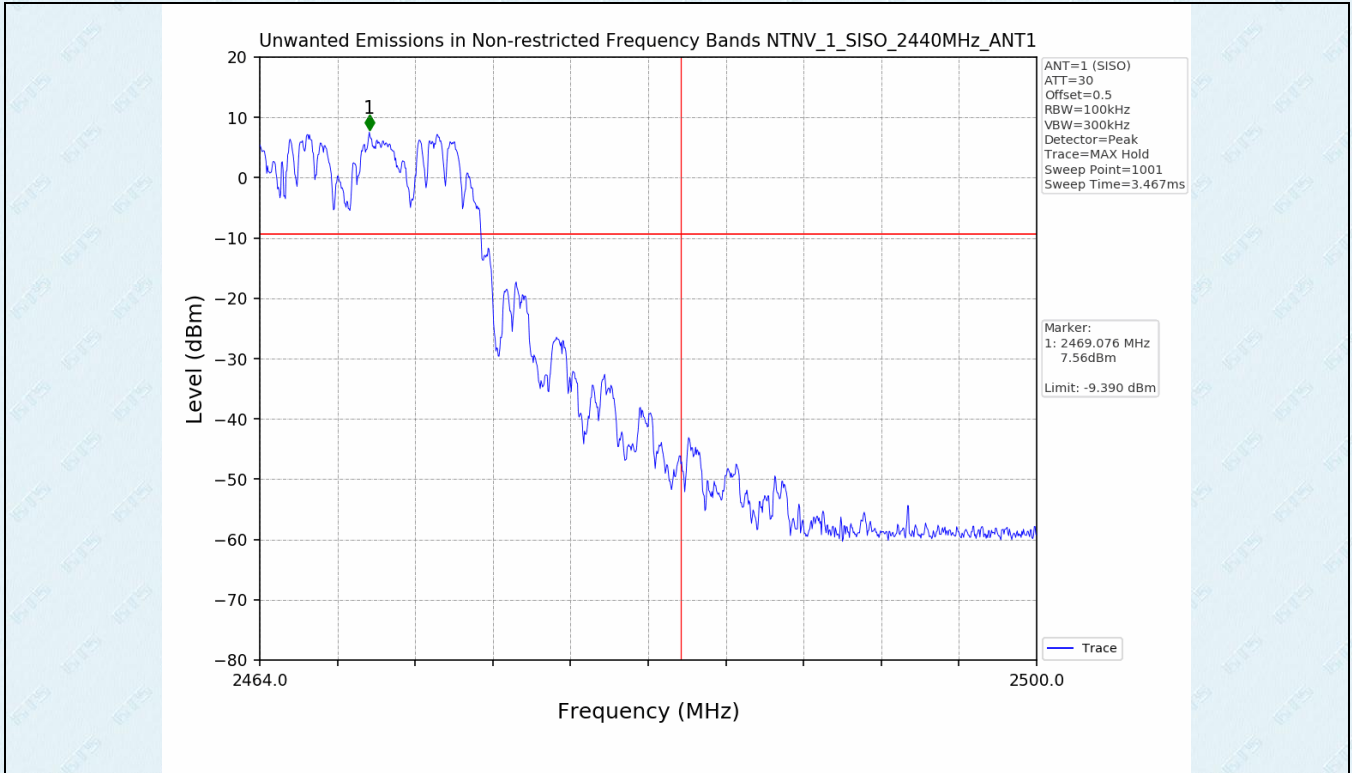

ANT No.	Test channel	Ton (ms)	Dwell time(ms)	Limit(ms)	Result
1	Lowest	3.075	114.39	400	Pass
	Middle	3.025	112.53	400	Pass
	Highest	3.075	114.39	400	Pass

5.2 Test Graph

6. Unwanted Emissions in Non-restricted Frequency Bands

6.1 Test Result

Test Mode	Frequency (MHz)	TX Type	ANT No.	Spurious Conducted Emission (dBm)	Limits (dBm)	Verdict
1	2406	SISO	1	Refer to test graph	-9.39	PASS
	2440	SISO	1	Refer to test graph	-9.39	PASS
	2472	SISO	1	Refer to test graph	-9.39	PASS
	Hopping	SISO	1	Refer to test graph	-9.39	PASS

6.2 Test Graph

---End---