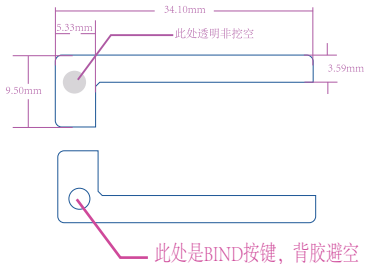

B-TFGR12B-01
FGR12B 接收机LED贴

B-TFGR12B-02
FGR12B 接收机BIND贴

 PANTONE Yellow C

 PANTONE Black 6C

 White