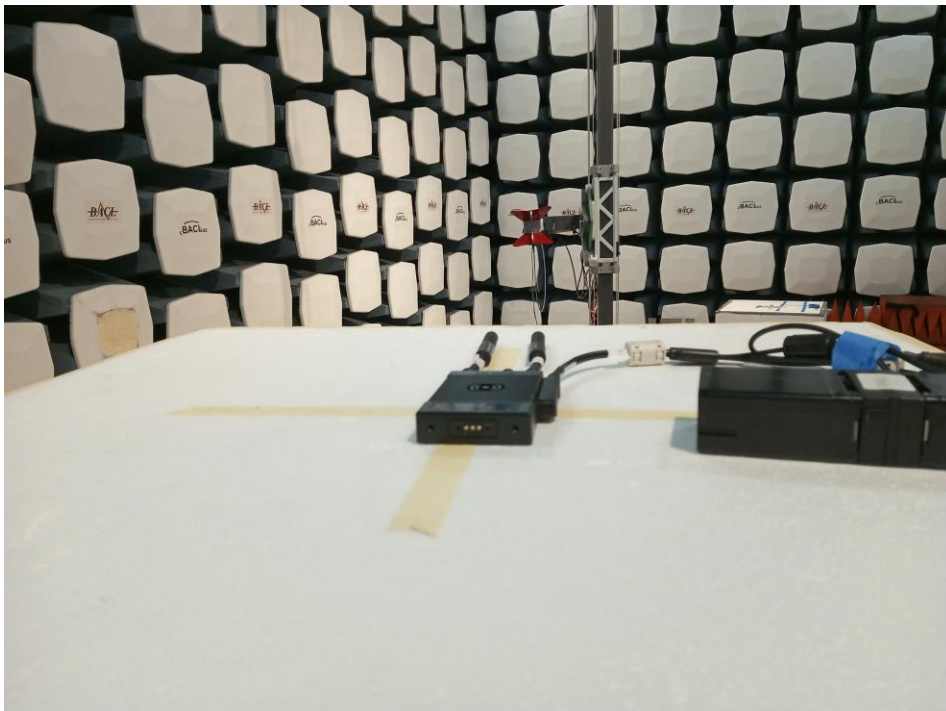

EUT Test Setup Photographs

1.1. EUT Test Setup at 3 Meters Front View (30 MHz – 1 GHz)

1.2. EUT Test Setup at 3 Meters Rear View (30 MHz – 1 GHz)

1.3. EUT Test Setup at 3 Meters Front View (1GHz – 18GHZ)

1.4. EUT Test Setup at 3 Meters Rear View (1GHz – 18GHZ)

1.5. EUT Test Setup at 1 Meters Front View (1GHz – 18GHz)

1.6. EUT Test Setup at 1 Meters Rear View (1GHz – 18GHz)

1.7. EUT Test Setup at 1 Meters Front View (18GHz – 26.5GHz)

1.8. EUT Test Setup at 1 Meters Rear View (18GHz – 26.5GHz)