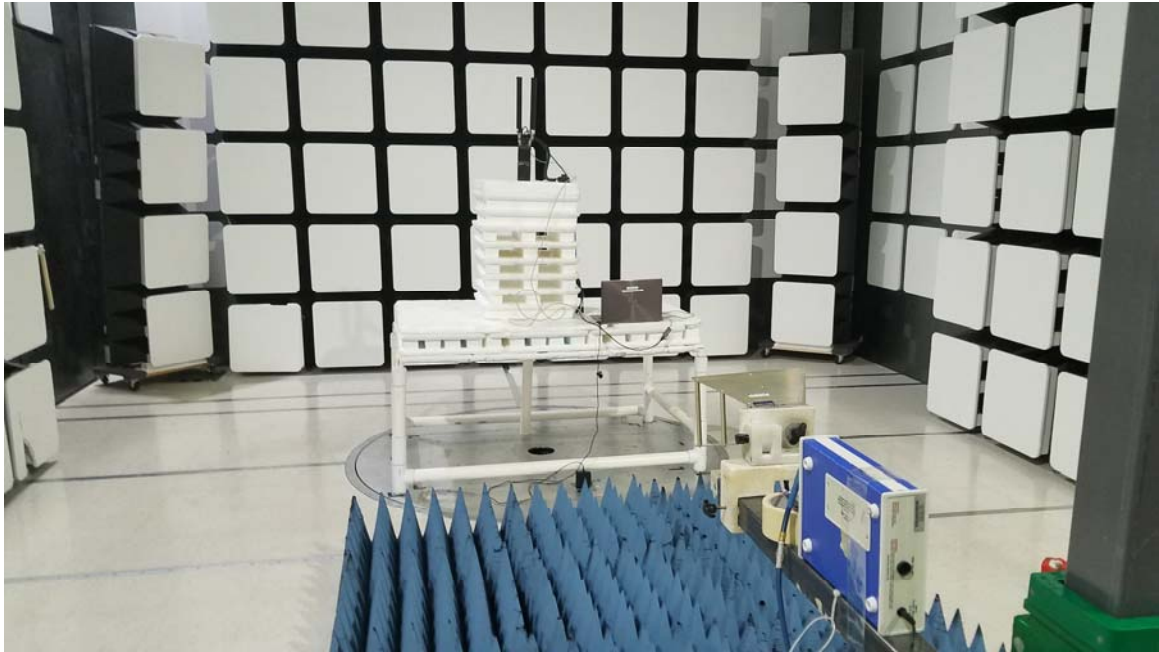

FRONT VIEW

SILVUS TECHNOLOGIES
STREAMCASTER 4200 TACTICAL MIMO RADIO
MODEL: SC4240-520-E-BB
FCC SUBPART B, C AND E – RADIATED EMISSIONS – BELOW 1 GHz

**PHOTOGRAPH SHOWING THE EUT CONFIGURATION
FOR MAXIMUM EMISSIONS**

REAR VIEW

SILVUS TECHNOLOGIES
STREAMCASTER 4200 TACTICAL MIMO RADIO
MODEL: SC4240-520-E-BB
FCC SUBPART B, C AND E – RADIATED EMISSIONS – BELOW 1 GHz

**PHOTOGRAPH SHOWING THE EUT CONFIGURATION
FOR MAXIMUM EMISSIONS**

FRONT VIEW

**SILVUS TECHNOLOGIES
STREAMCASTER 4200 TACTICAL MIMO RADIO
MODEL: SC4240-520-E-BB
FCC SUBPART B, C AND E – RADIATED EMISSIONS – ABOVE 1 GHz**

**PHOTOGRAPH SHOWING THE EUT CONFIGURATION
FOR MAXIMUM EMISSIONS**

REAR VIEW

SILVUS TECHNOLOGIES
STREAMCASTER 4200 TACTICAL MIMO RADIO
MODEL: SC4240-520-E-BB
FCC SUBPART B, C AND E – RADIATED EMISSIONS – ABOVE 1 GHz

**PHOTOGRAPH SHOWING THE EUT CONFIGURATION
FOR MAXIMUM EMISSIONS**