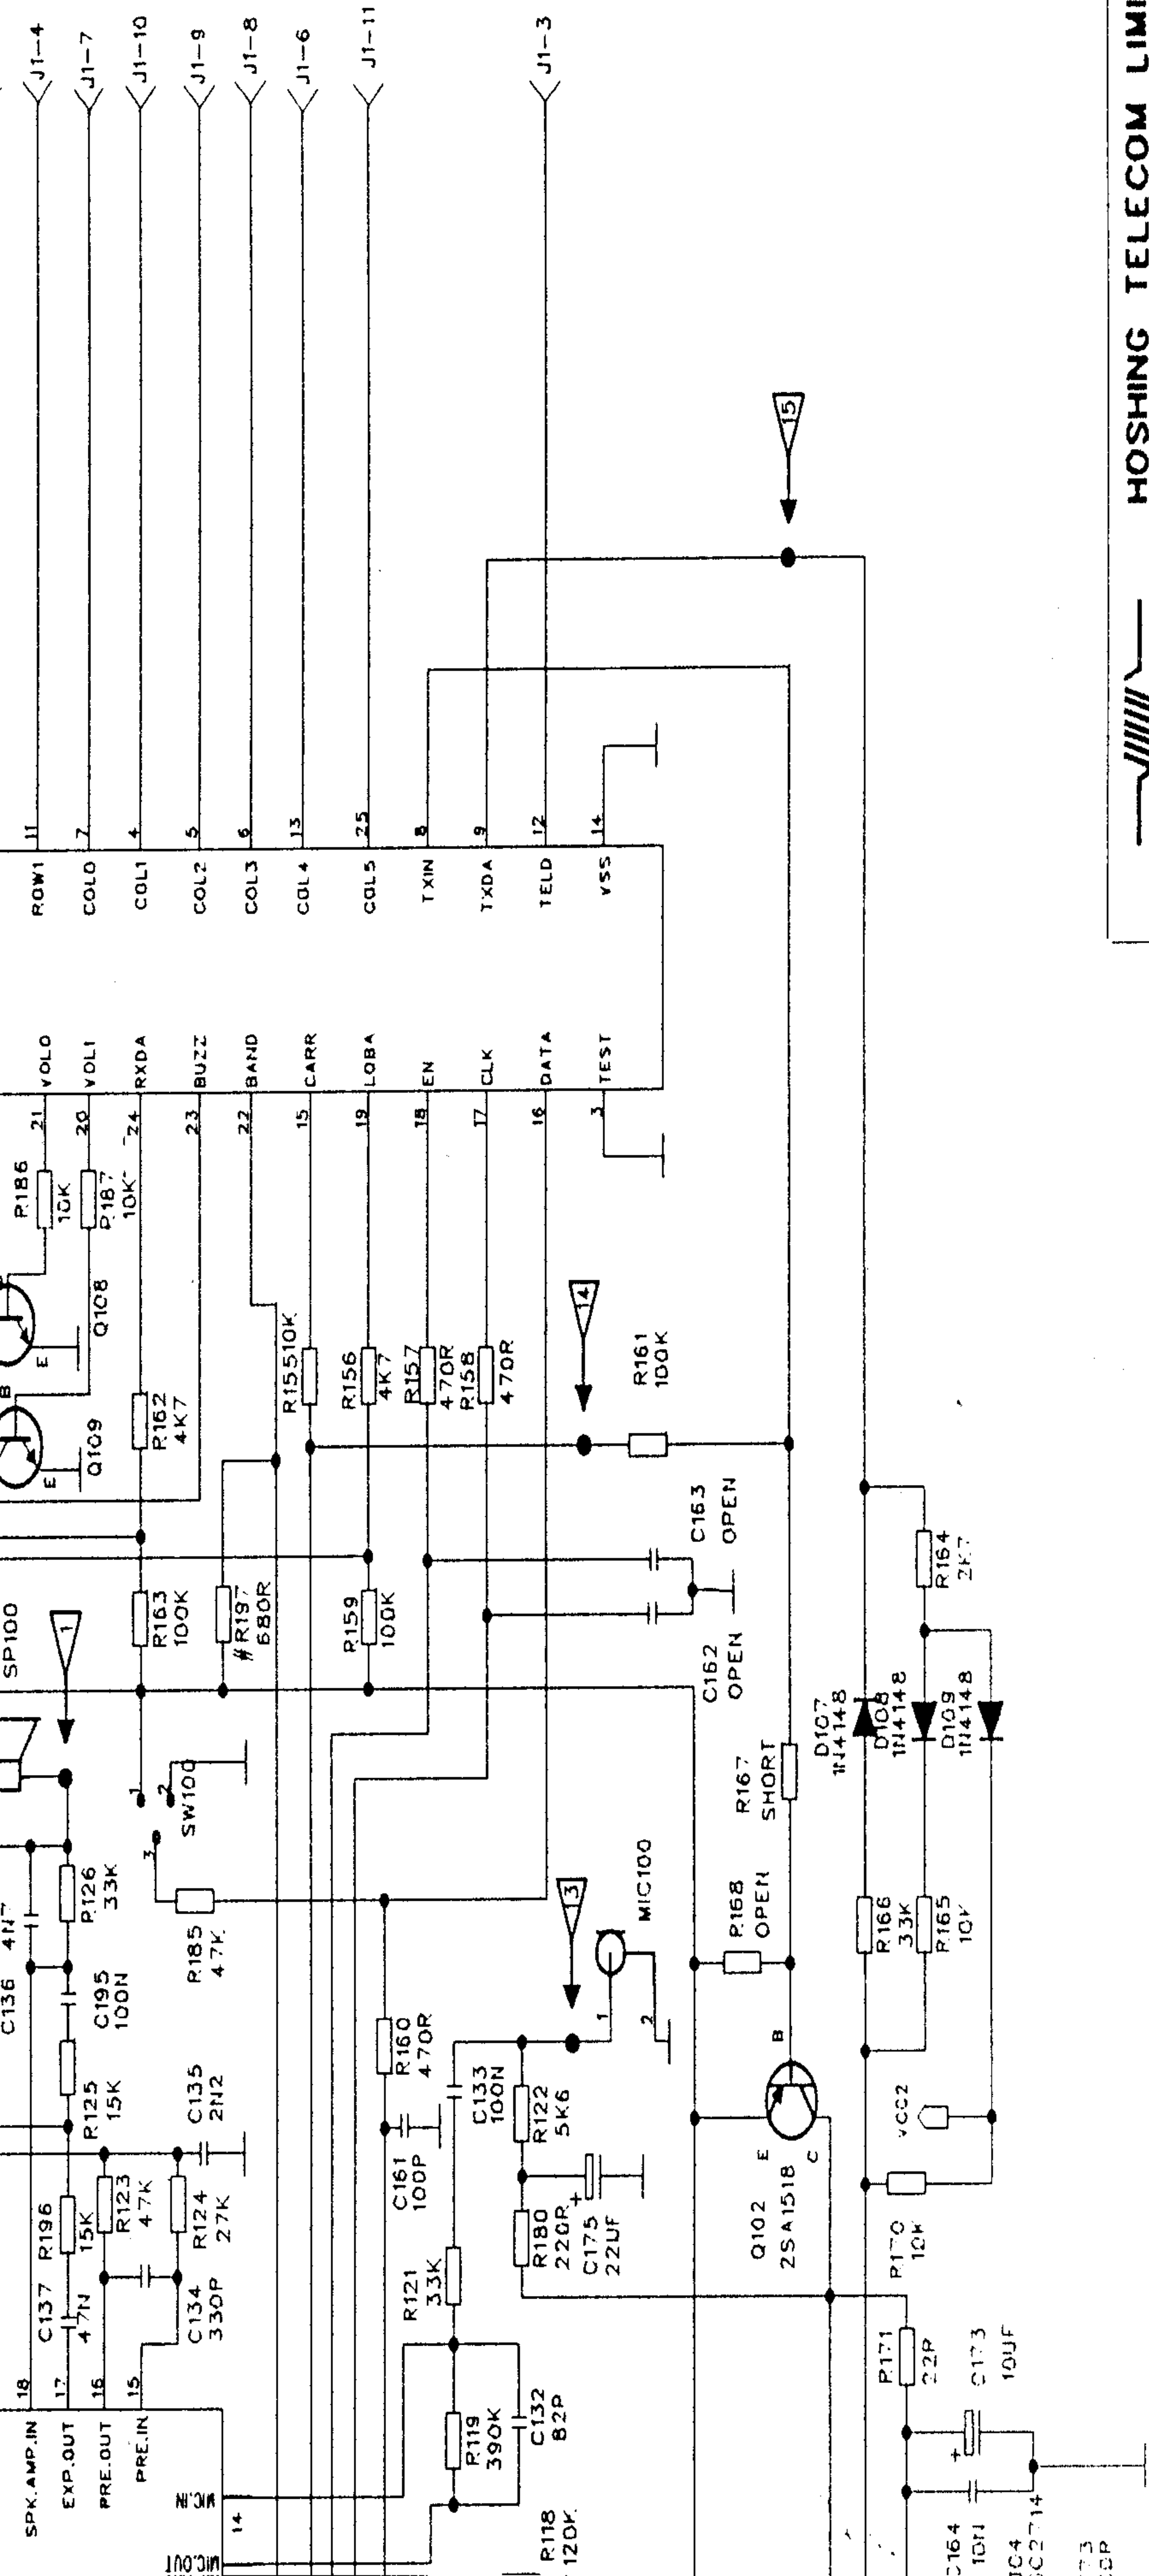

FCCV1

		HOSHING TELECOM LIMITED	
MODEL: 66US1H16	VERSION: 1.6	OWN BY: HF	
HANDSET MAIN(10PX)		FILE NAME: 66US1H16.SCH	
CUSTOMER MODEL: CASIO-ASAHI 2500US		PAGE: 2 OF 3	CHECK BY: AKI L. / JUN Y.
STATUS: APPROVAL		ISSUE DATE: 04-AUG-98	APP'D BY: PATRICK C. / KEVIN K.
PART NO:			

2500FCCV1

4

5

6

D

C

L107
1 uH

R190
2K