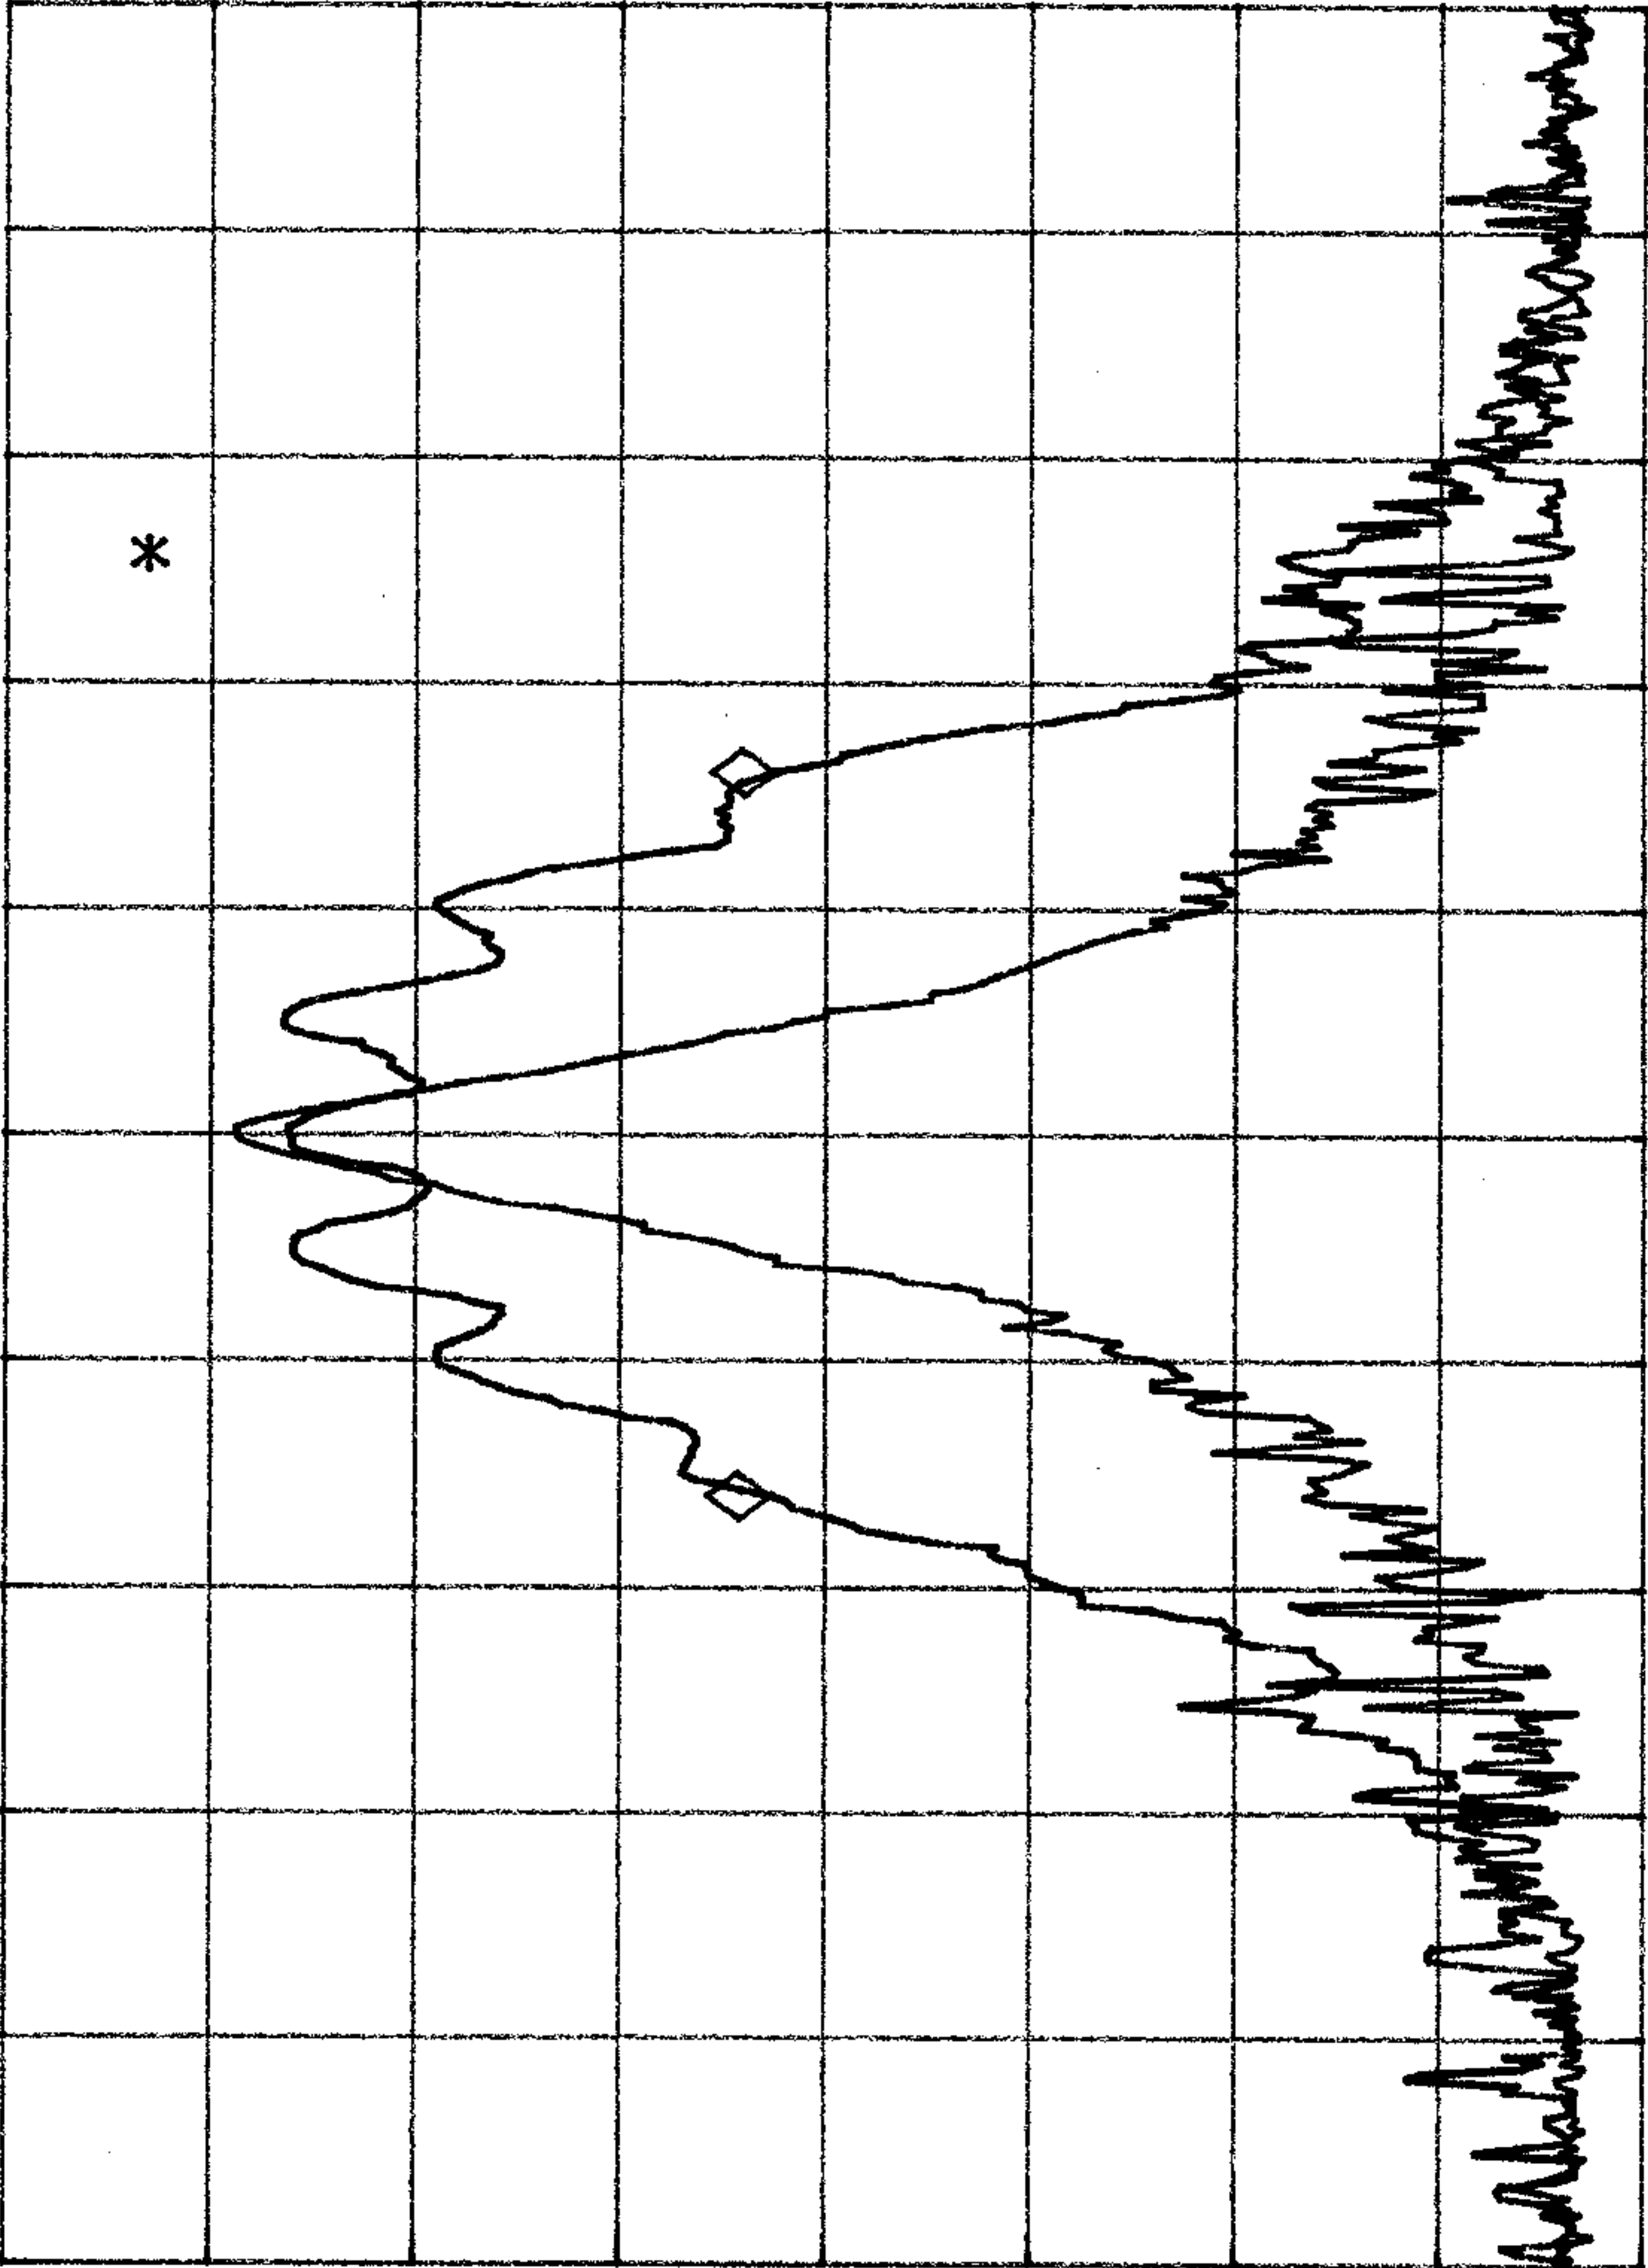

70

MKR 16.00 KHZ  
-.17 dB

REF 107.0 dBμV AT 10 dB

PEAK  
LOG  
10  
dB/

VA VB  
SC FC  
CORR

CENTER 48.76000 MHZ  
#RES BW 1.0 KHZ  
#VBW 3 MHZ  
SPAN 50.00 KHZ  
SWP 300 msec

70

MKR -16.25 KHZ  
- .87 dB

REF 107.0 dBµV AT 10 dB

PEAK  
LOG  
10  
dB/

VA VB  
SC FC  
CORR

CENTER 49.97000 MHZ SPAN 50.00 KHZ  
#RES BW 1.0 KHZ #VBW 3 MHZ SWP 300 msec