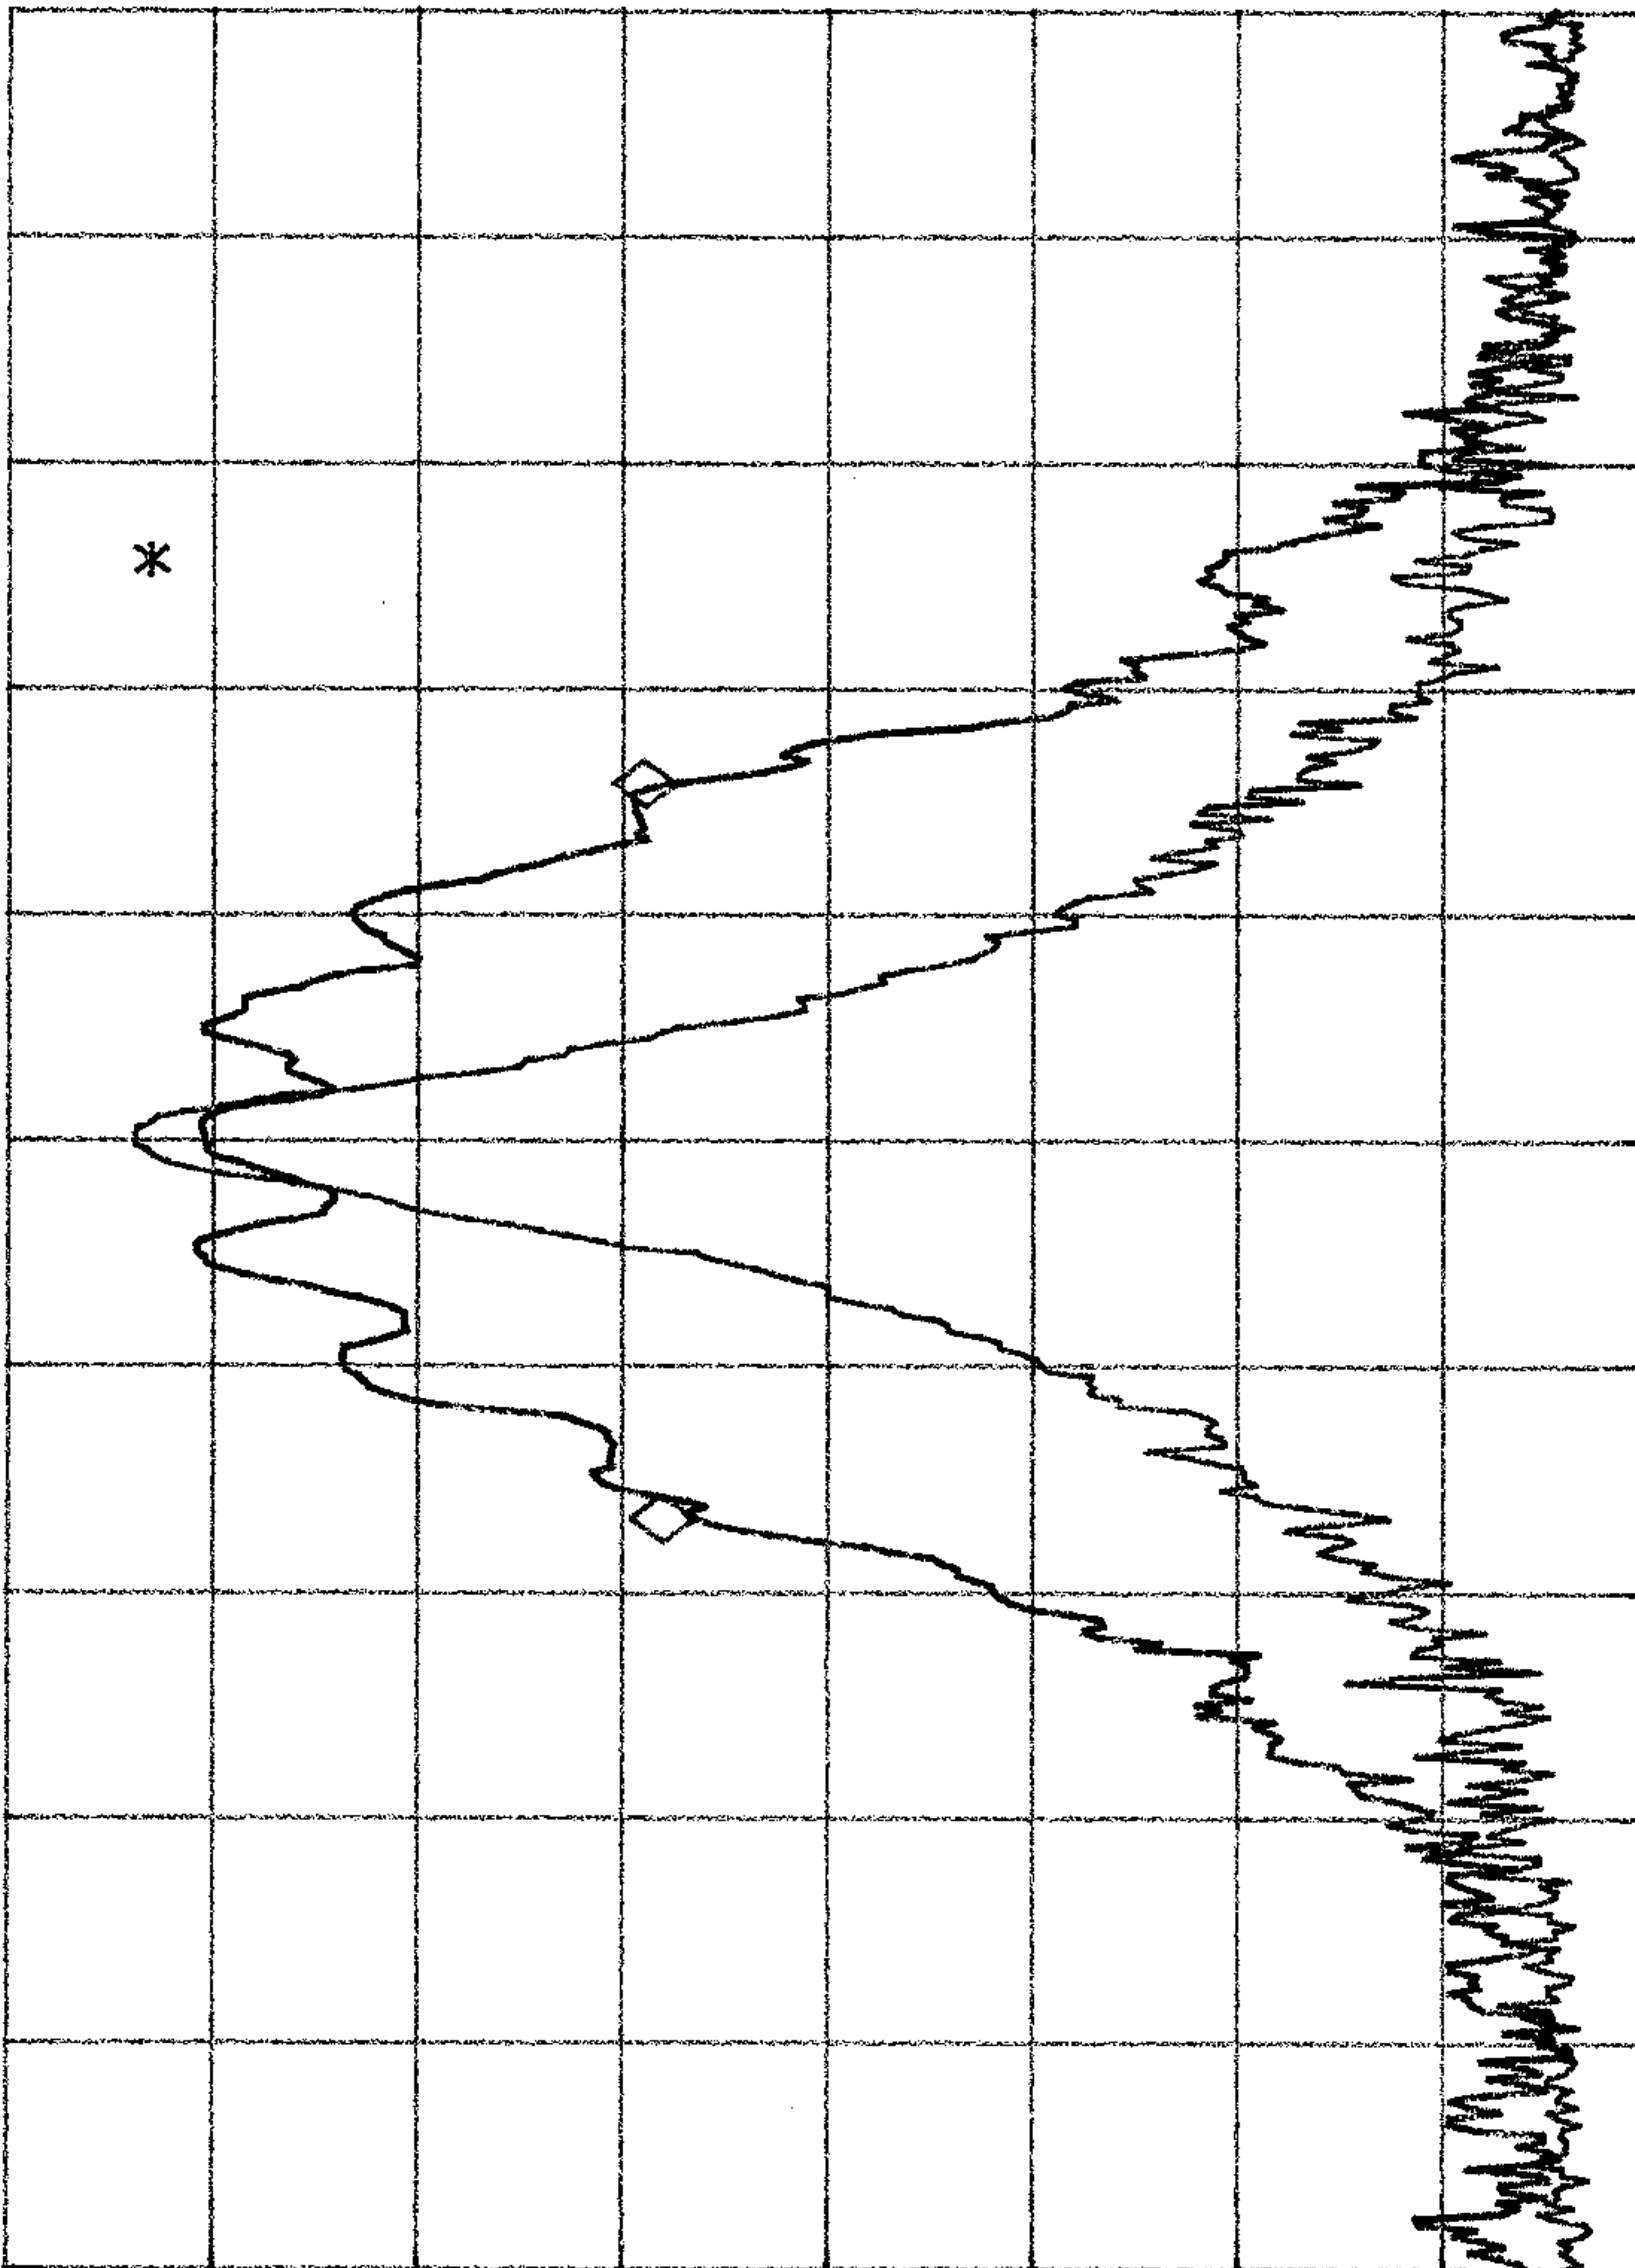

70

MKR 16.00 KHZ  
-.17 dB

REF 107.0 dBμV AT 10 dB

PEAK  
LOG  
10  
dB/

VA VB  
SC FC  
CORR

CENTER 48.76000 MHZ  
#RES BW 1.0 KHZ  
#VBW 3 MHZ  
SPAN 50.00 KHZ  
SWP 300 msec

70

MKR -16.25 KHZ  
- .87 dB

REF 107.0 dBµV AT 10 dB

PEAK  
LOG  
10  
dB/

VA VB  
SC FC  
CORR

CENTER 49.97000 MHZ SPAN 50.00 KHZ  
#RES BW 1.0 KHZ #VBW 3 MHZ SWP 300 msec