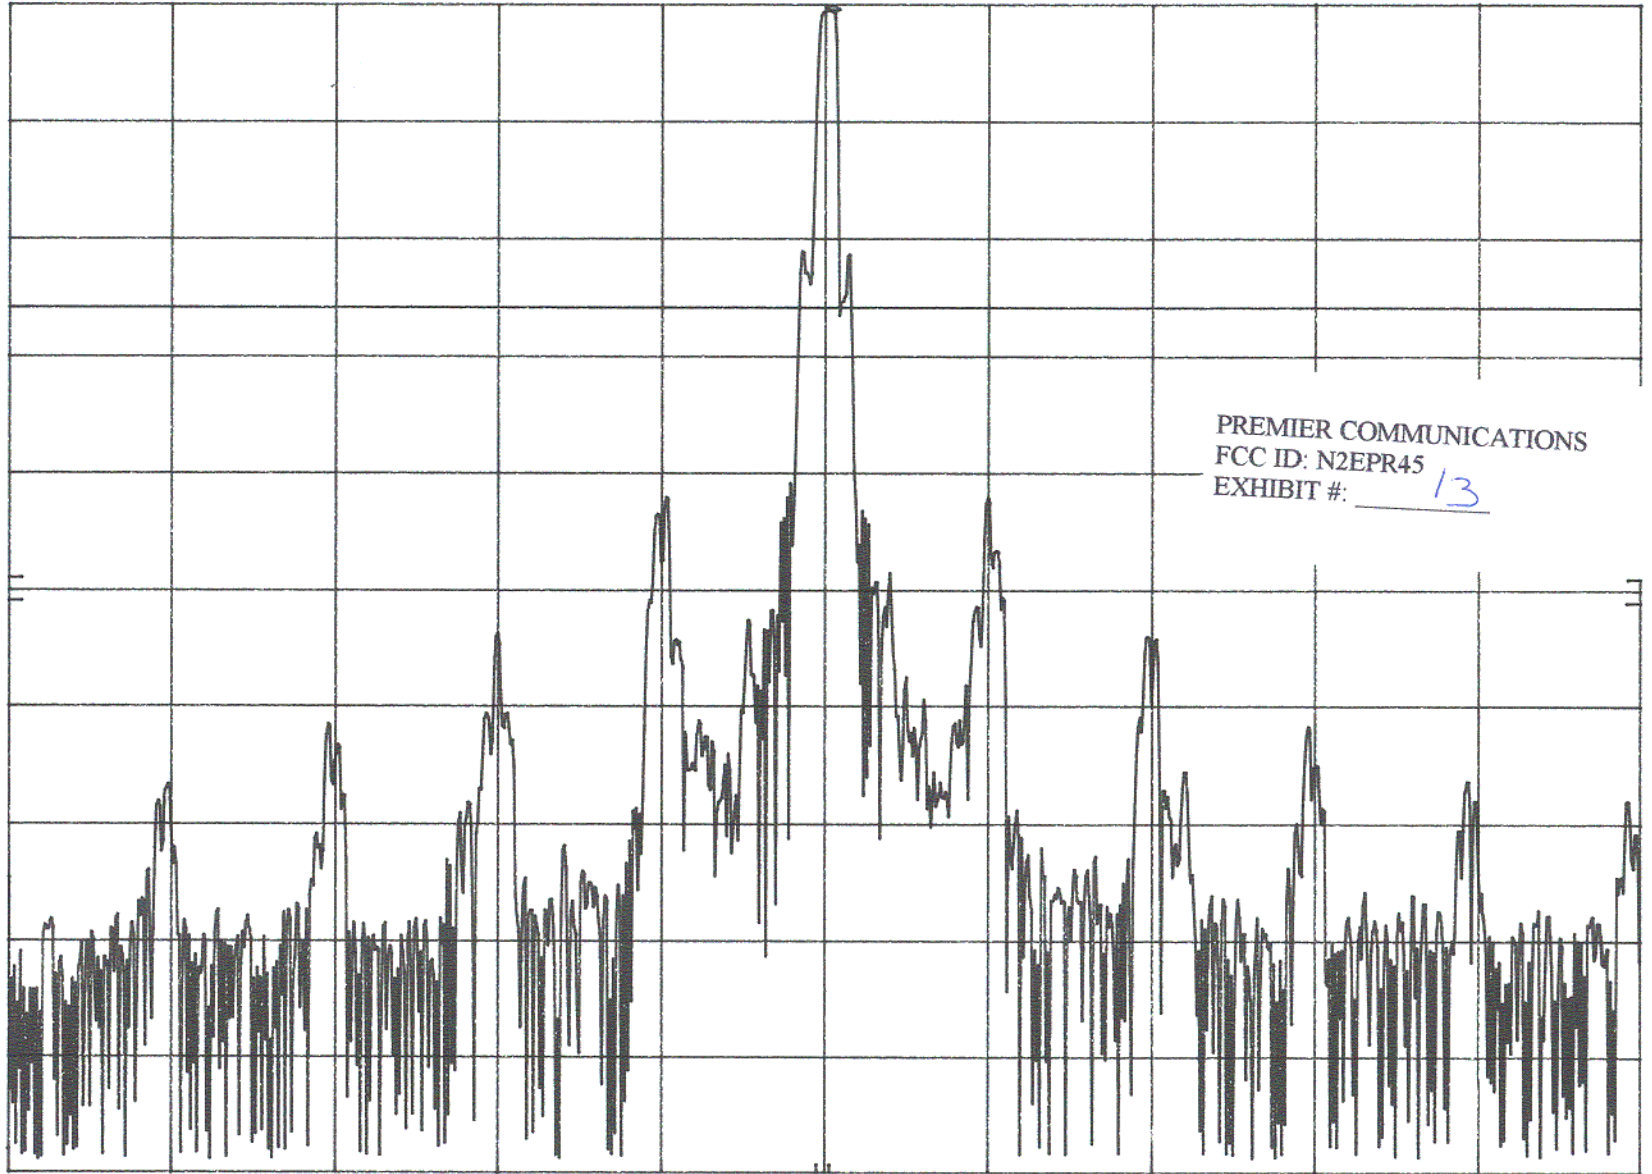

MKR 44.00020 MHz
59.60 dB μ V

hp REF 60.0 dB μ V ATTEN 10 dB +0 dB

10 dB/

OFFSET
-20.0
dB

DL
34.0
dB μ V

PREMIER COMMUNICATIONS
FCC ID: N2EPR45
EXHIBIT #: 13

CENTER 44.00000 MHz

RES BW 300 Hz

VBW 100 kHz

SPAN 50.00 kHz

SWP 1.0 sec