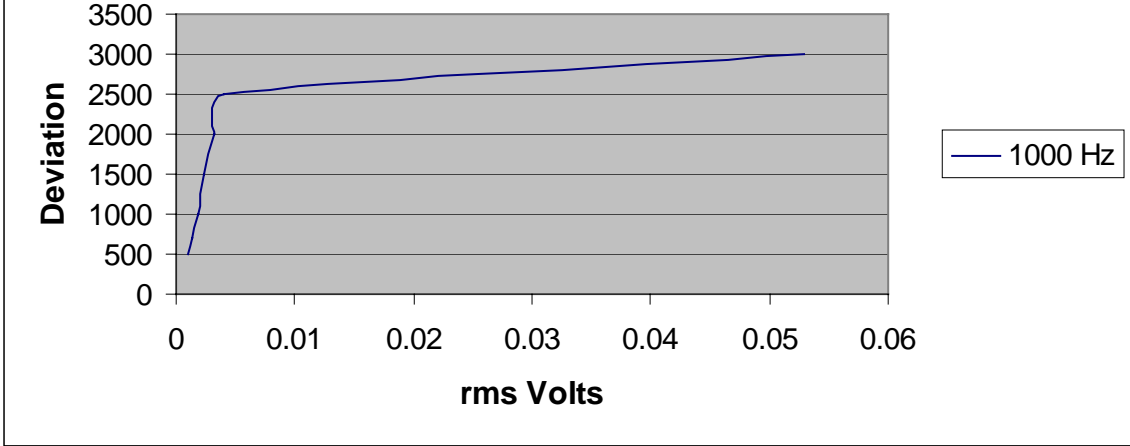

Modulation Limiting  
Premier Communications  
N2EPR45B

PREMIER COMMUNICATIONS  
FCC ID: N2EPR45  
EXHIBIT # 11B