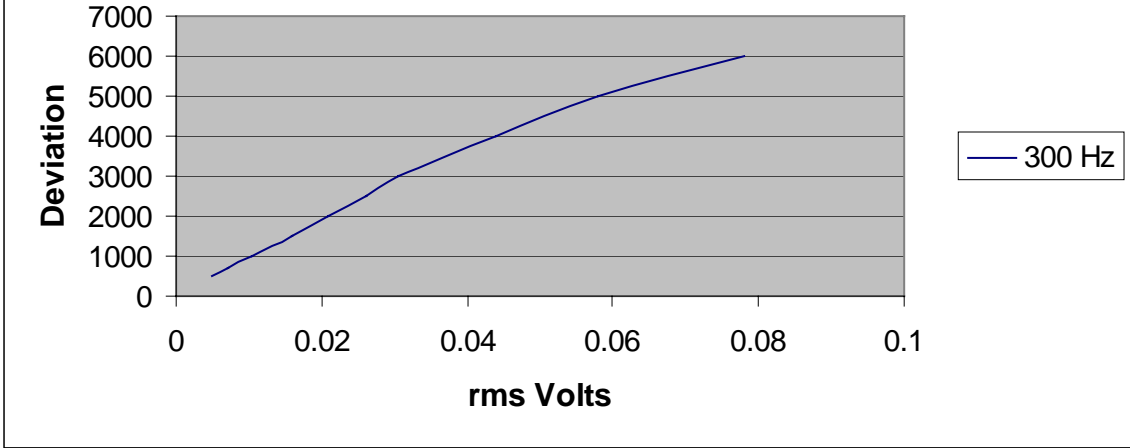

Modulation Limiting  
Premier Communications  
N2EPR45B

PREMIER COMMUNICATIONS  
FCC ID: N2EPR45  
EXHIBIT # 11A