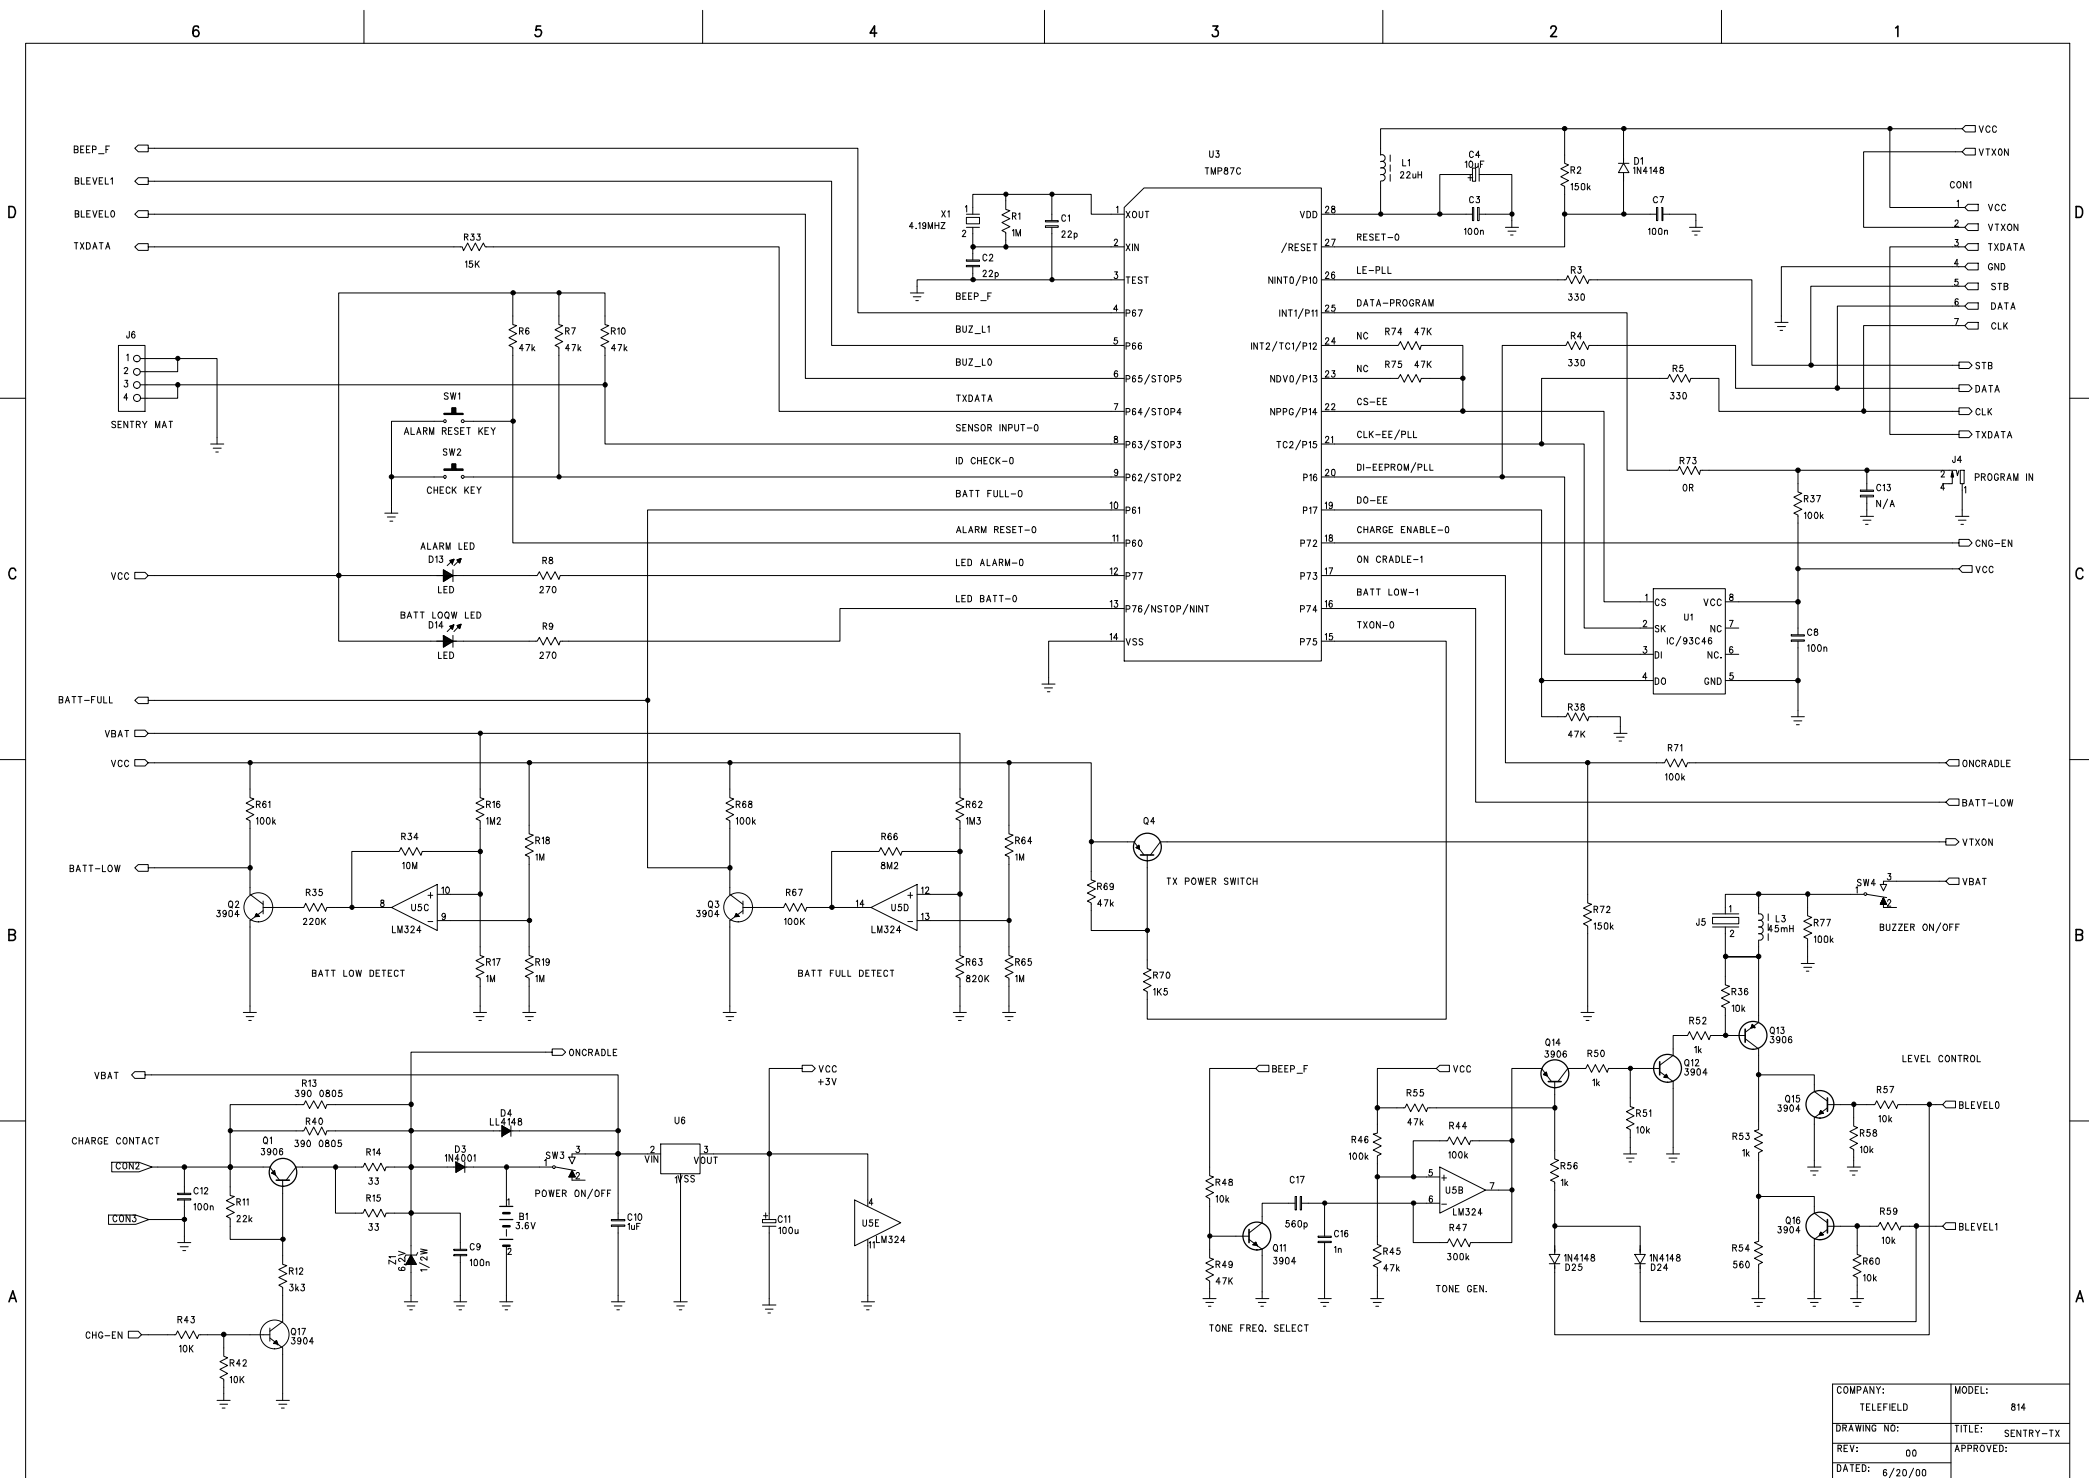

CONN

1	VCC
2	VTXON
3	TXDATA
4	GND
5	STB
6	DATA
7	CLK

COMPANY:	TELEFIELD	MODEL:	814
DRAWING NO:		TITLE:	SENTRY-TX
REV:	00	APPROVED:	
DATED:	6/20/00		

COMPANY:	TELEFIELD	MODEL:	814
DRAWING NO:		TITLE:	SENTRY-TX
REV:	00	APPROVED:	
DATED:	6/20/00		