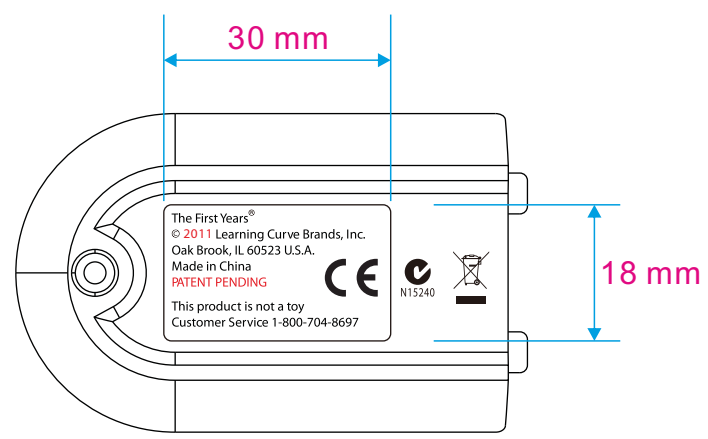

Engraving

广州生产 : 00
 惠州生产 : 01
 Date code: 1851TD00
 Telefield
 2011 year
 实际出货日期, 第185天, 六月七号

Audio Monitor (Y7446) Premium 2 - Parent

TELEFIELD

Engraving

22.7 mm

25 mm

3.4 mm

Use only the manufacturer's specified battery

FCC ID: M2TTF7446P
Learning Curve Brands, Inc.
Model: Y7446P
IC: 6199A-TTF7446P

DATE CODE
1851TD00

RESET

广州生产 : 00
惠州生产 : 01

Date code: 1851TD00

Telefield
2011 year
实际出货日期, 第185天, 六月七号

21 mm

the first years

30 mm

18 mm

The First Years®
© 2011 Learning Curve Brands, Inc.
Oak Brook, IL 60523 U.S.A.
Made in China
PATENT PENDING
This product is not a toy
Customer Service 1-800-704-8697