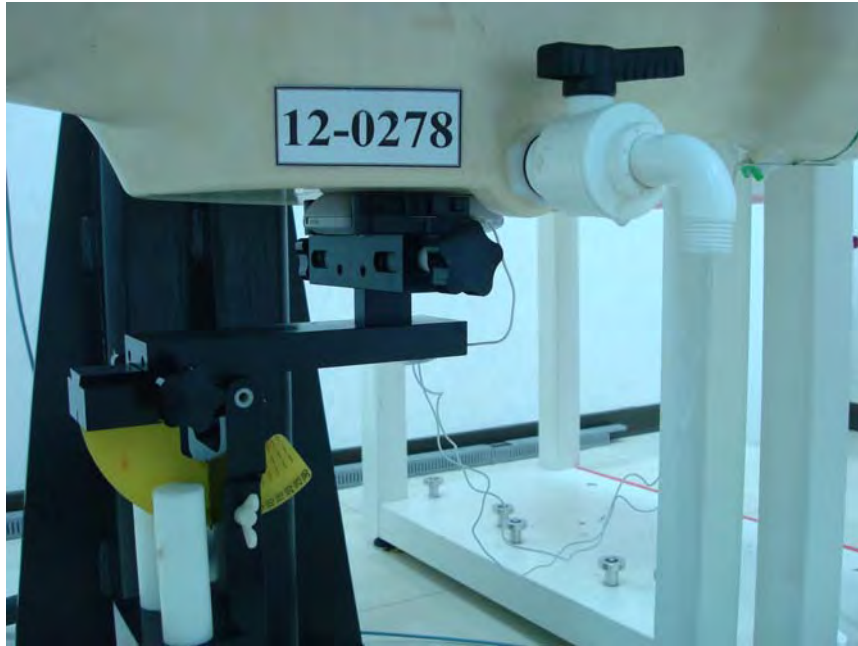

### SAR Test Setup Photographs

EUT Top side

**Brain Setup (The front surface with belt-clip to phantom 0mm)**

**Figure 2. Head SAR Test Setup (Flat Section)**

**Muscle Setup (The front surface with belt-clip and Headset to phantom 0mm)**

**Figure 3. Body SAR Test Setup (Flat Section)**

**Muscle Setup (The back surface with belt-clip and Headset to phantom 0mm)**

**Figure 4. Body SAR Test Setup (Flat Section)**

**Muscle Setup (The back surface with Headset to phantom 0mm)**

**Figure 5. Body SAR Test Setup (Flat Section)**