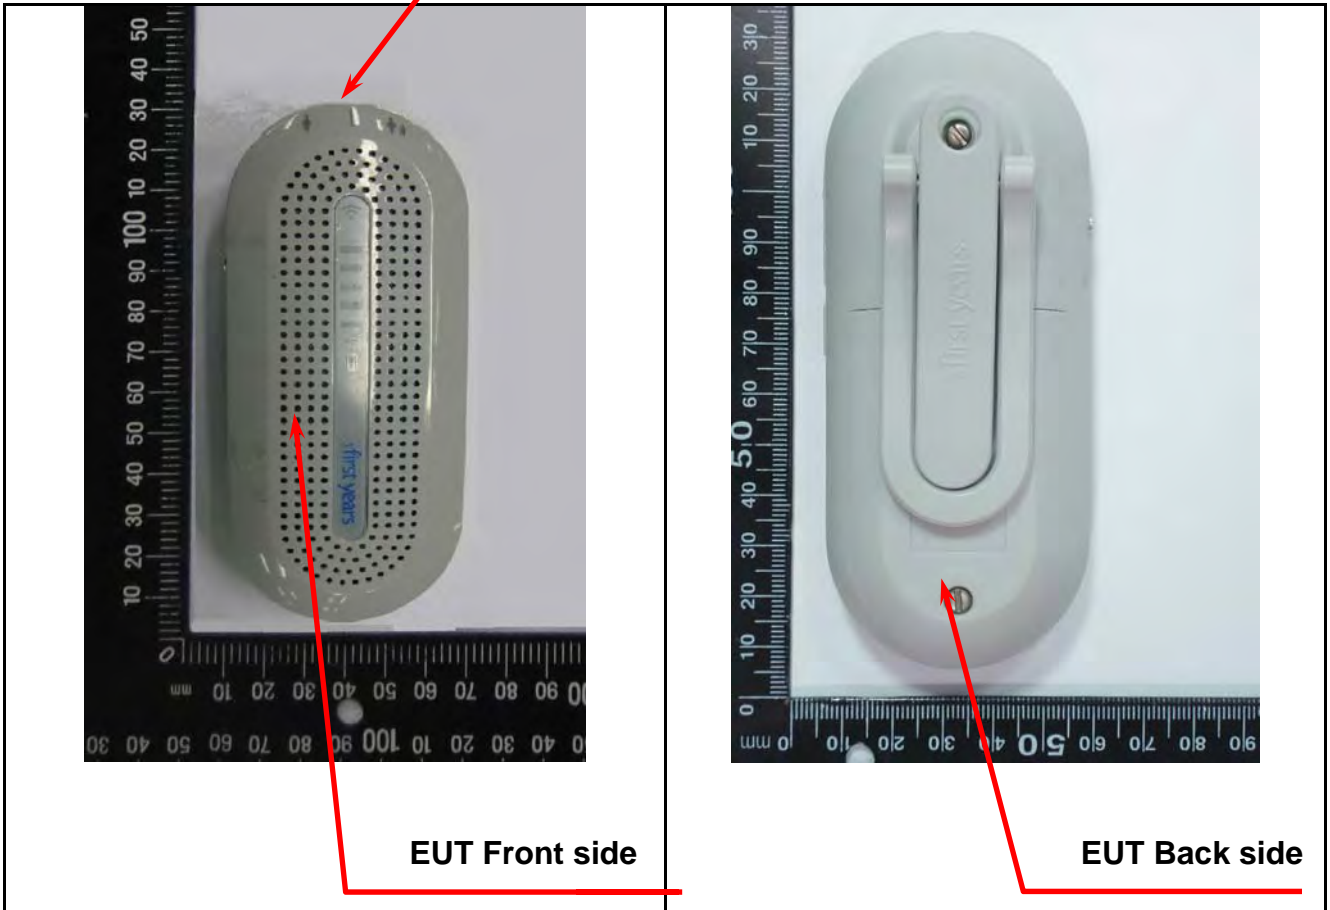

### SAR Test Setup Photographs

EUT Top side

**Brain Setup (The front surface with belt-clip to phantom 0mm)**

**Figure 2. Head SAR Test Setup (Flat Section)**

**Muscle Setup (The front surface with belt-clip and Headset to phantom 0mm)**

**Figure 3. Body SAR Test Setup (Flat Section)**

**Muscle Setup (The back surface with belt-clip and Headset to phantom 0mm)**

**Figure 4. Body SAR Test Setup (Flat Section)**

**Muscle Setup (The back surface with Headset to phantom 0mm)**