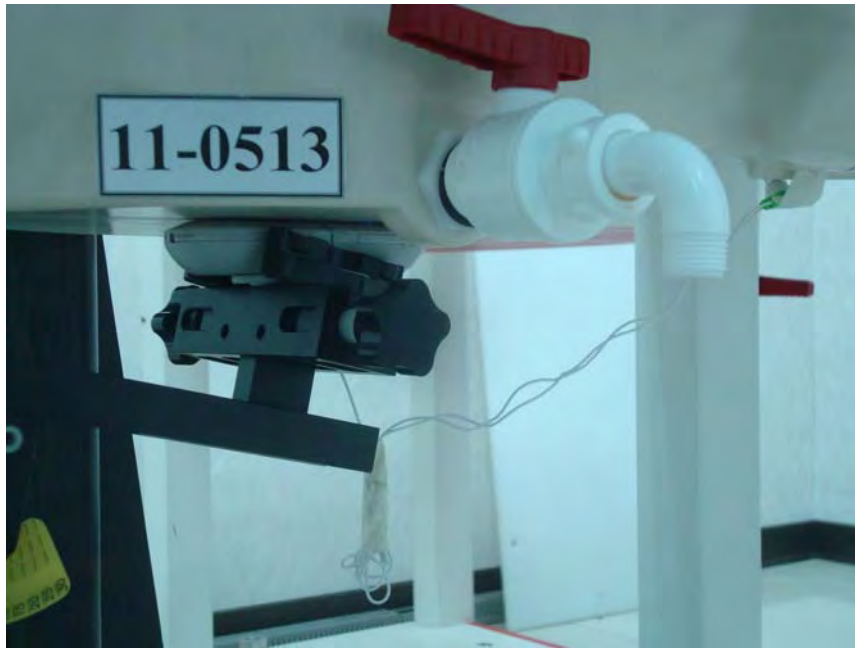

### SAR Test Setup Photographs

EUT Top side

**Brain Setup (The front surface with belt-clip to phantom 0mm)**

**Figure 2. Head SAR Test Setup (Flat Section)**

**Muscle Setup (The front surface with belt-clip and Headset to phantom 0mm)**

**Figure 3. Body SAR Test Setup (Flat Section)**

**Muscle Setup (The back surface with belt-clip and Headset to phantom 0mm)**

**Figure 4. Body SAR Test Setup (Flat Section)**

**Muscle Setup (The back surface with Headset to phantom 0mm)**

**Figure 5. Body SAR Test Setup (Flat Section)**