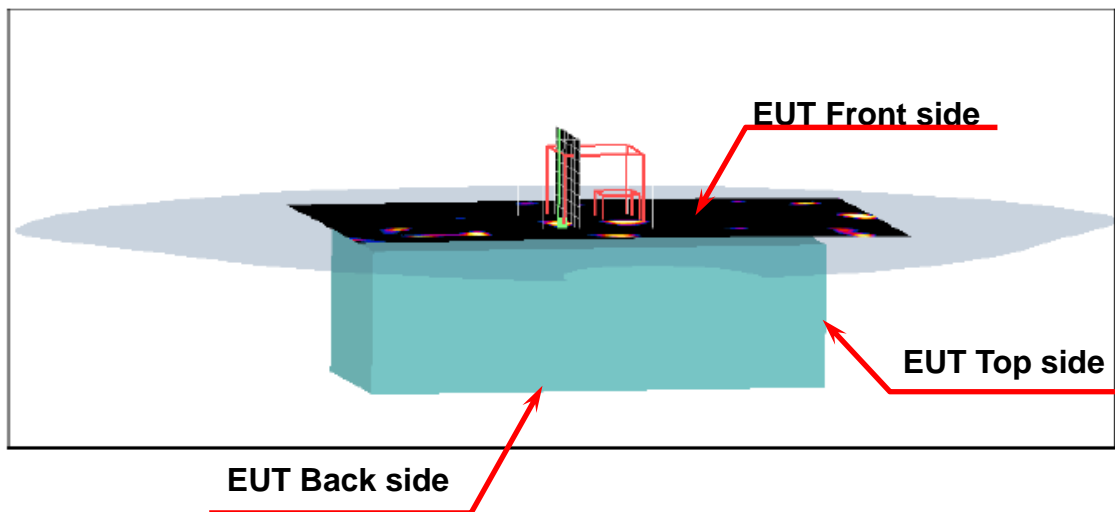

### SAR Test Setup Photographs

EUT Top side

**Brain Setup (The front surface with belt-clip to phantom 0mm)**

**Figure 2. Head SAR Test Setup (Flat Section)**

**Muscle Setup (The front surface with belt-clip and Headset to phantom 0mm)**

**Figure 3. Body SAR Test Setup (Flat Section)**

**Muscle Setup (The back surface with belt-clip and Headset to phantom 0mm)**

**Figure 4. Body SAR Test Setup (Flat Section)**

**Muscle Setup (The back surface with Headset to phantom 0mm)**