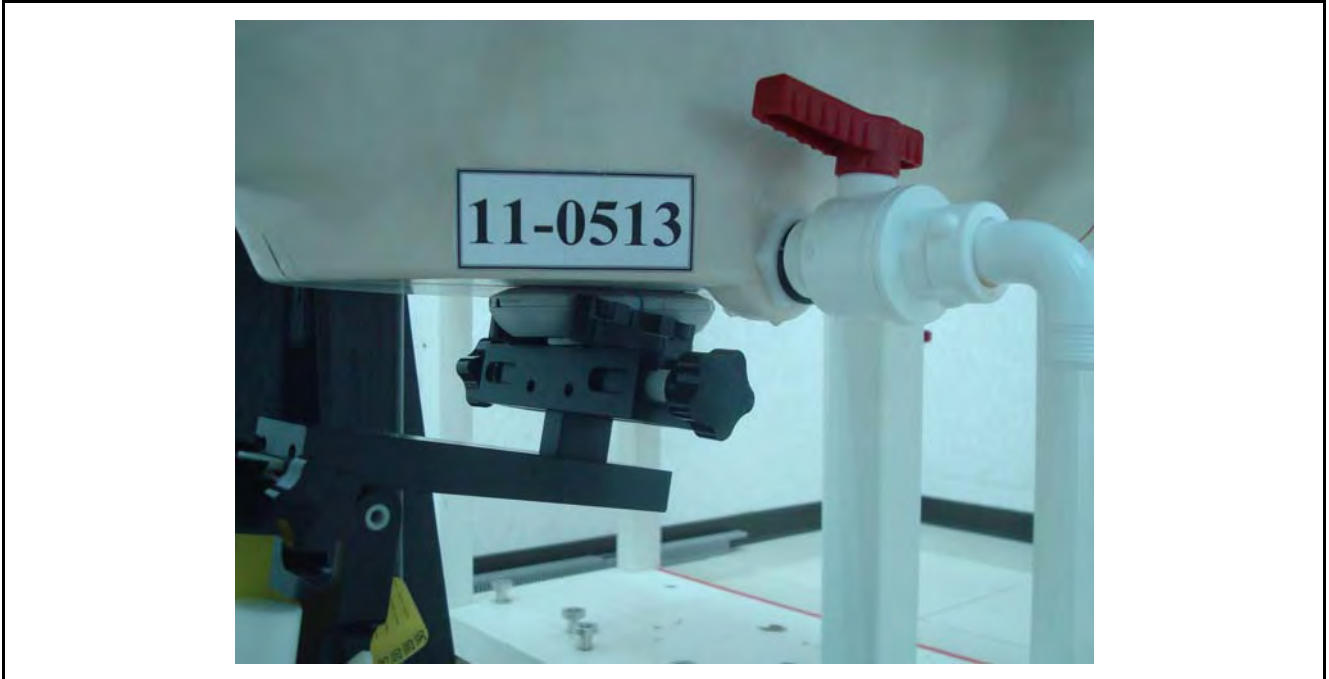

### SAR Test Setup Photographs

EUT Top side

**Brain Setup (The front surface with belt-clip to phantom 0mm)**

**Figure 2. Head SAR Test Setup (Flat Section)**

**Muscle Setup (The front surface with belt-clip and Headset to phantom 0mm)**

**Figure 3. Body SAR Test Setup (Flat Section)**

**Muscle Setup (The back surface with belt-clip and Headset to phantom 0mm)**

**Figure 4. Body SAR Test Setup (Flat Section)**

**Muscle Setup (The back surface with Headset to phantom 0mm)**