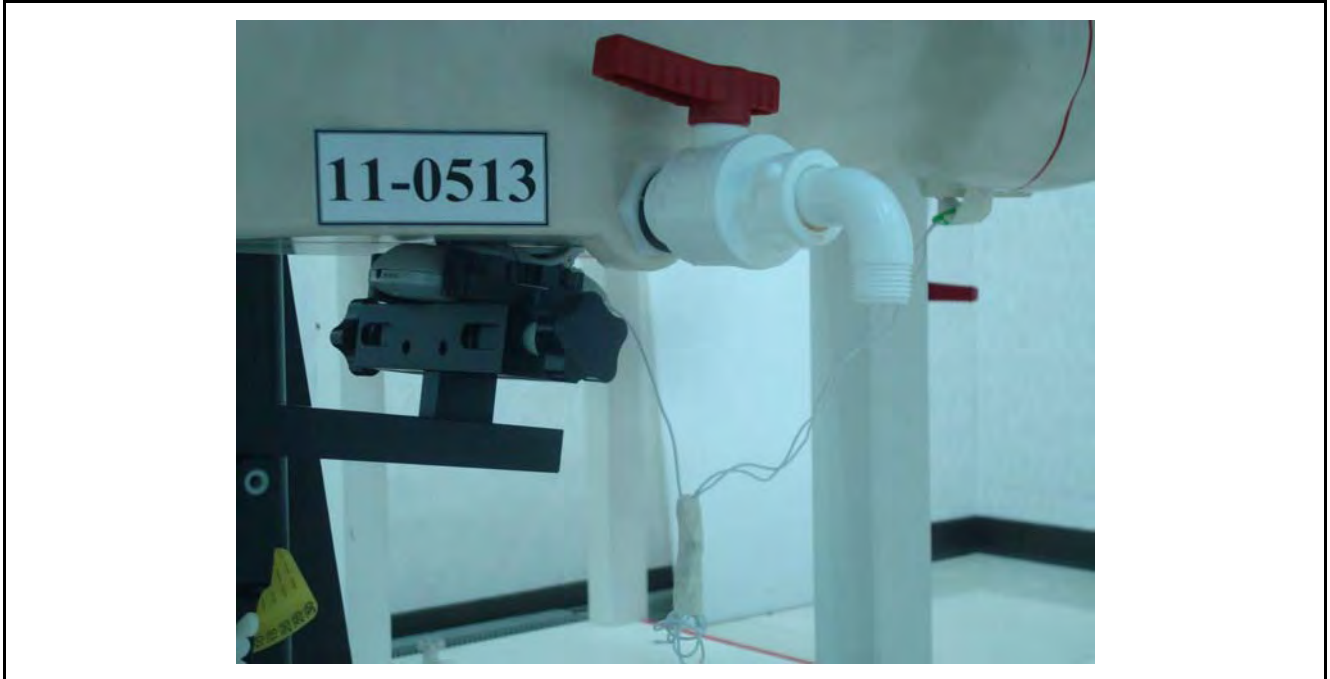

### SAR Test Setup Photographs

EUT Top side

**Brain Setup (The front surface with belt-clip to phantom 0mm)**

**Figure 2. Head SAR Test Setup (Flat Section)**

**Muscle Setup (The front surface with belt-clip and Headset to phantom 0mm)**

**Figure 3. Body SAR Test Setup (Flat Section)**

**Muscle Setup (The back surface with belt-clip and Headset to phantom 0mm)**

**Figure 4. Body SAR Test Setup (Flat Section)**

**Muscle Setup (The back surface with Headset to phantom 0mm)**

**Figure 5. Body SAR Test Setup (Flat Section)**