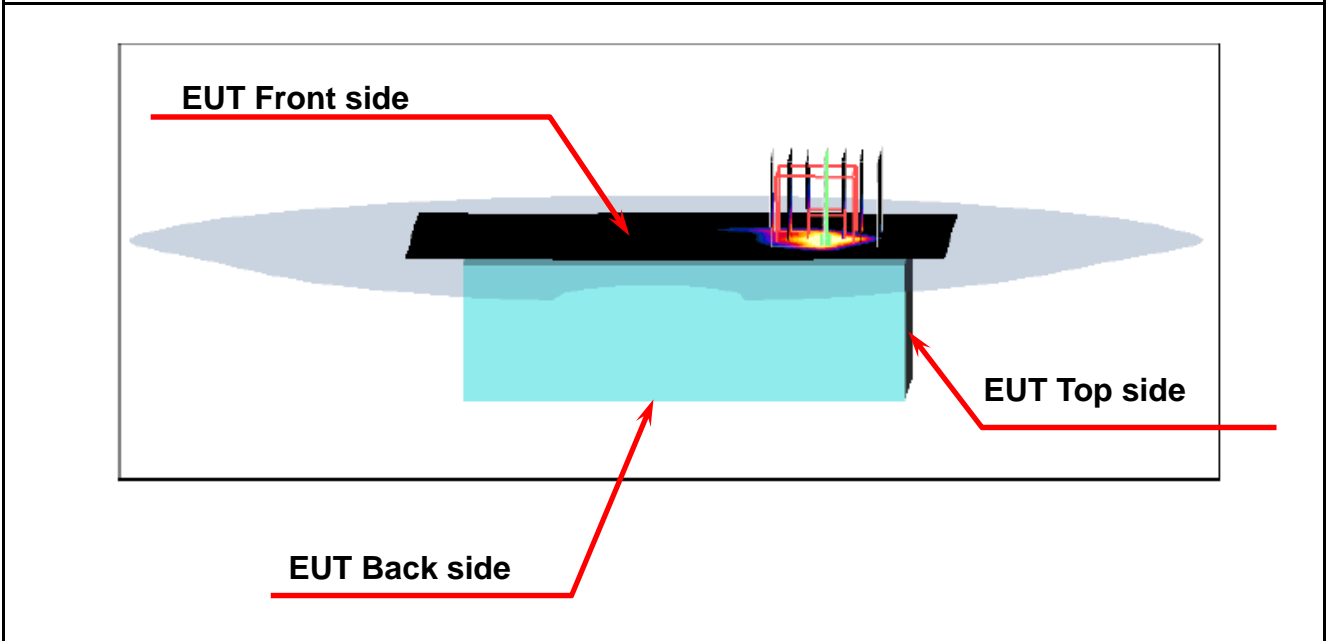

### SAR Test Setup Photographs

EUT Top side

**Brain Setup (The front surface with belt-clip to phantom 0mm)**

**Figure 2. Head SAR Test Setup (Flat Section)**

**Muscle Setup (The front surface with belt-clip and Headset to phantom 0mm)**

**Figure 3. Body SAR Test Setup (Flat Section)**

**Muscle Setup (The back surface with belt-clip and Headset to phantom 0mm)**

**Figure 4. Body SAR Test Setup (Flat Section)**

**Muscle Setup (The back surface with Headset to phantom 0mm)**