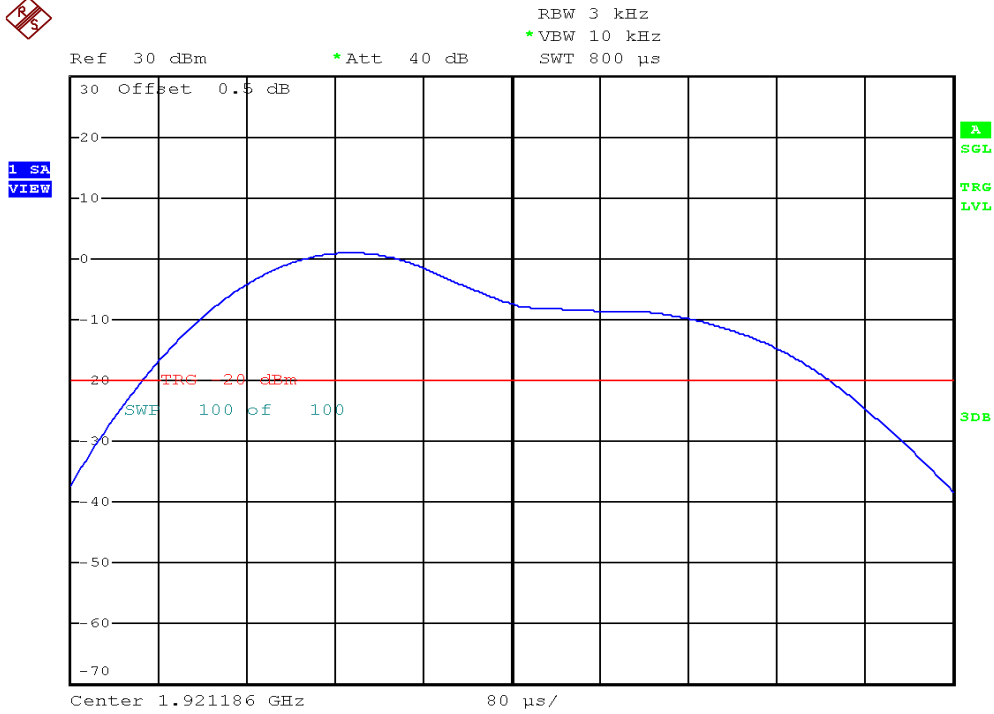

INTERTEK TESTING SERVICES

Power Spectral Density Plots

Parent unit, Lowest channel, Traffic carrier

Parent unit, Highest channel, Traffic carrier