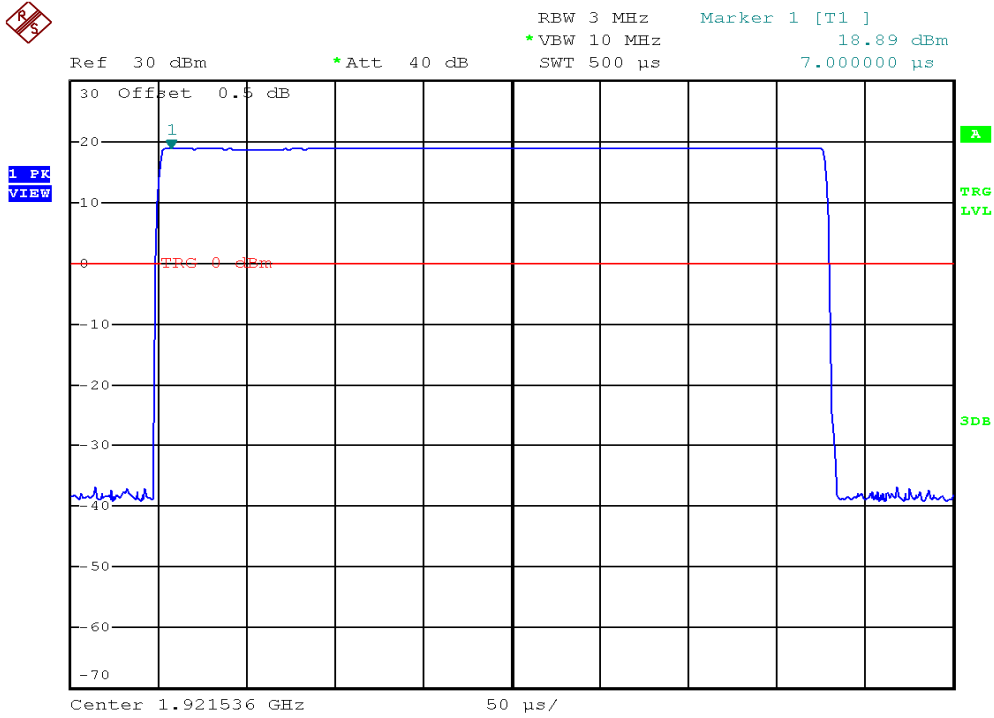

INTERTEK TESTING SERVICES

Peak Transmit Power Plots

Parent unit, Lowest channel, Traffic carrier

Parent unit, Highest channel, Traffic carrier