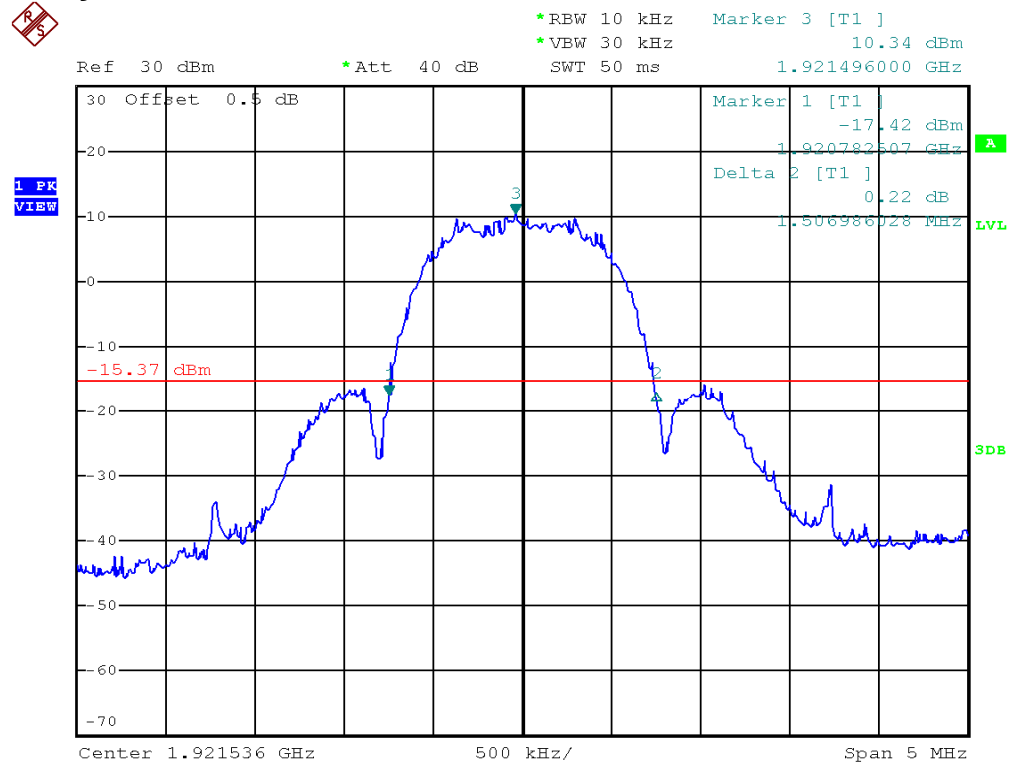

INTERTEK TESTING SERVICES

26dB Emission Bandwidth Plots

Baby unit, Lowest channel, Traffic carrier

Baby unit, Highest channel, Traffic carrier